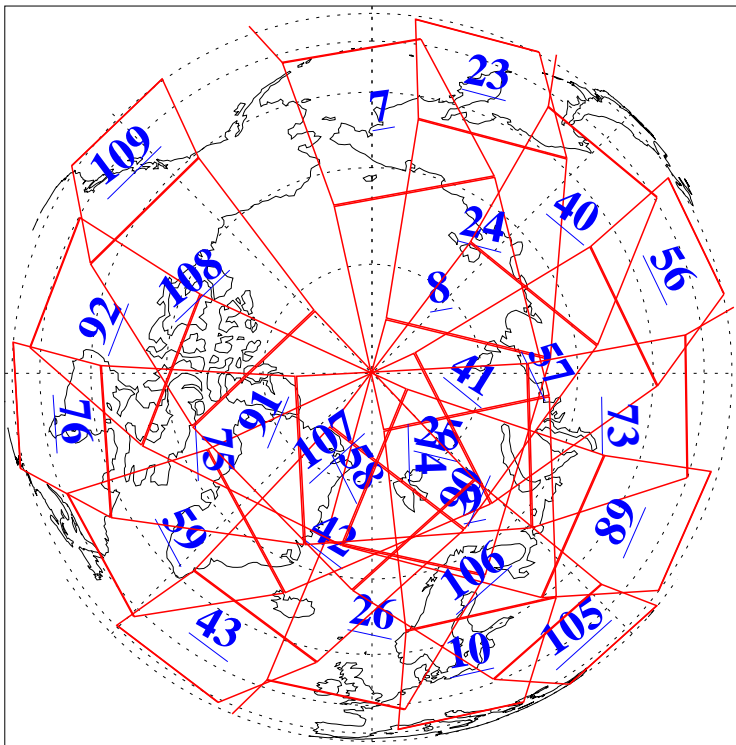

L1B Availability  
AMSU Granules: 240  
HSB Granules: 0  
AIRS Granules: 240

11 Apr 2016  
DoY 102  
Aqua Day 5091  
Granules: 1 to 120

Granules: 121 to 240

Legend: AMSU Available, HSB Available, AIRS Available

L1B Availability  
AMSU Granules: 240  
HSB Granules: 0  
AIRS Granules: 240

11 Apr 2016  
DoY 102  
Aqua Day 5091  
Ascending Granules

Descending Granules

Legend: AMSU Available, HSB Available, AIRS Available

L1B Availability  
 AMSU Granules: 240  
 HSB Granules: 0  
 AIRS Granules: 240

11 Apr 2016  
 DoY 102  
 Aqua Day 5091

Northern Hemisphere Granules

Southern Hemisphere Granules

Legend: AMSU Available, ~~HSB Available~~, AIRS Available