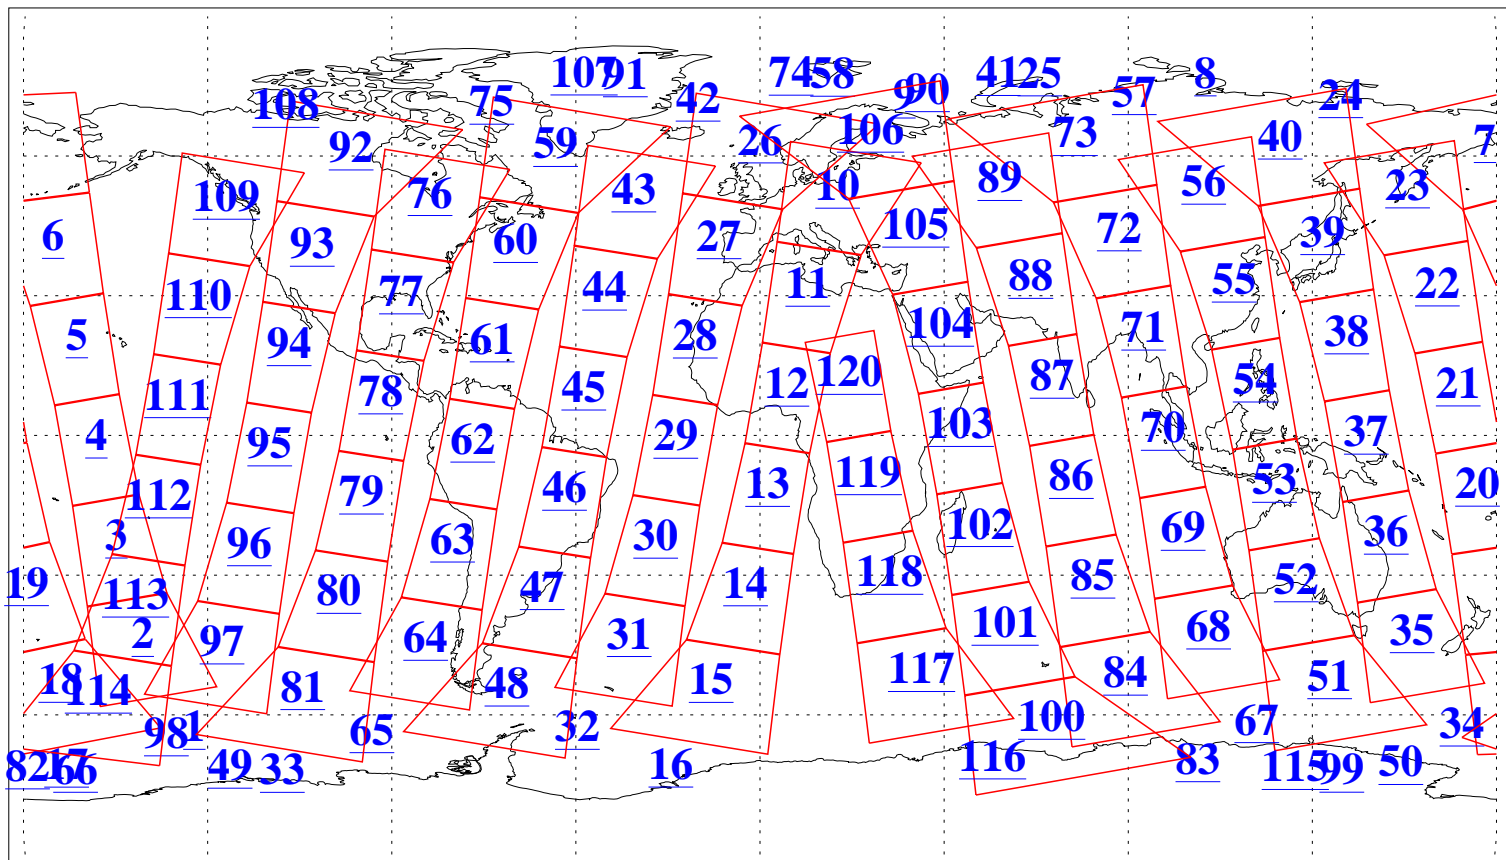

L1B Availability  
AMSU Granules: 240  
HSB Granules: 0  
AIRS Granules: 240

11 Apr 2016  
DoY 102  
Aqua Day 5091  
Granules: 1 to 120

Granules: 121 to 240

Legend: AMSU Available, HSB Available, AIRS Available

L1B Availability  
AMSU Granules: 240  
HSB Granules: 0  
AIRS Granules: 240

11 Apr 2016  
DoY 102  
Aqua Day 5091  
Ascending Granules

Descending Granules

Legend: AMSU Available, HSB Available, AIRS Available

L1B Availability  
 AMSU Granules: 240  
 HSB Granules: 0  
 AIRS Granules: 240

11 Apr 2016  
 DoY 102  
 Aqua Day 5091

Northern Hemisphere Granules

Southern Hemisphere Granules

Legend: AMSU Available, ~~HSB Available~~, AIRS Available