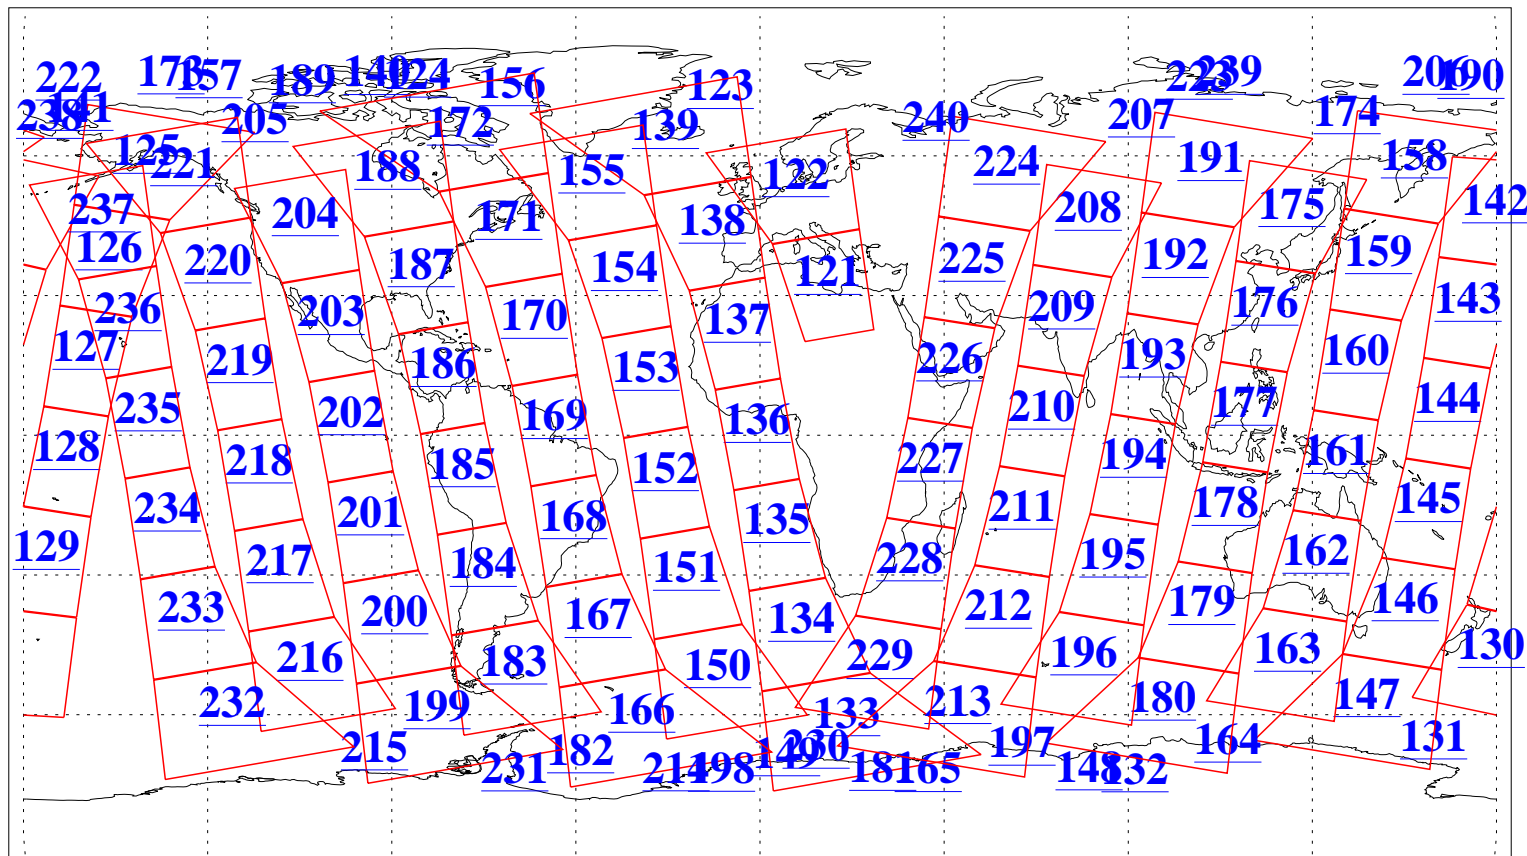

L1B Availability  
AMSU Granules: 240  
HSB Granules: 0  
AIRS Granules: 240

11 Apr 2016  
DoY 102  
Aqua Day 5091  
Granules: 1 to 120

Granules: 121 to 240

Legend: AMSU Available, HSB Available, AIRS Available

L1B Availability  
AMSU Granules: 240  
HSB Granules: 0  
AIRS Granules: 240

11 Apr 2016  
DoY 102  
Aqua Day 5091  
Ascending Granules

Descending Granules

Legend: AMSU Available, HSB Available, AIRS Available