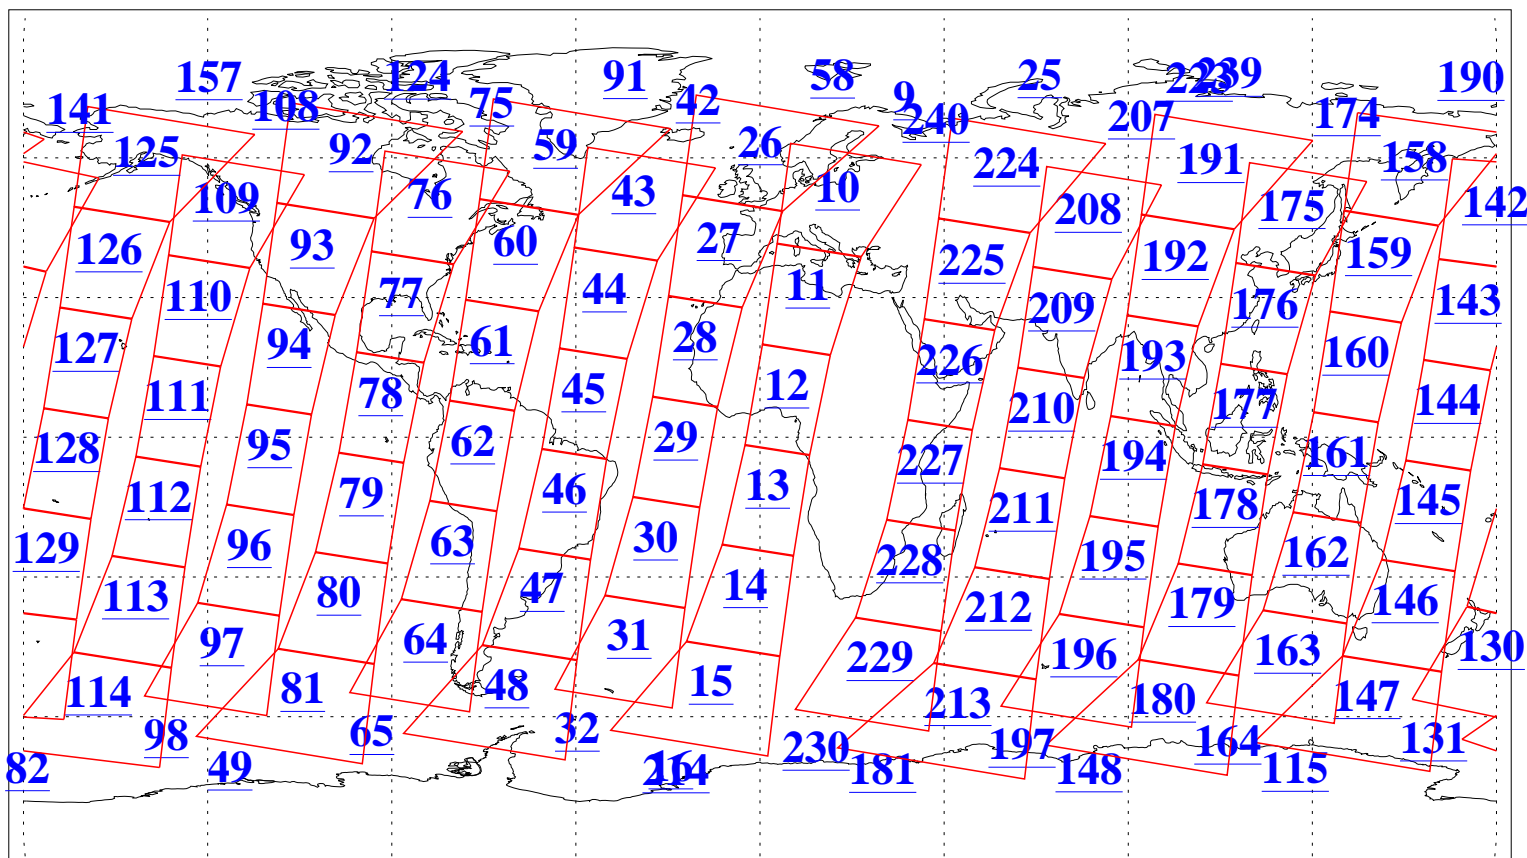

L1B Availability  
AMSU Granules: 240  
HSB Granules: 0  
AIRS Granules: 240

11 Apr 2016  
DoY 102  
Aqua Day 5091  
Granules: 1 to 120

Granules: 121 to 240

Legend: AMSU Available, HSB Available, AIRS Available

L1B Availability  
AMSU Granules: 240  
HSB Granules: 0  
AIRS Granules: 240

11 Apr 2016  
DoY 102  
Aqua Day 5091  
Ascending Granules

Descending Granules

Legend: AMSU Available, HSB Available, AIRS Available