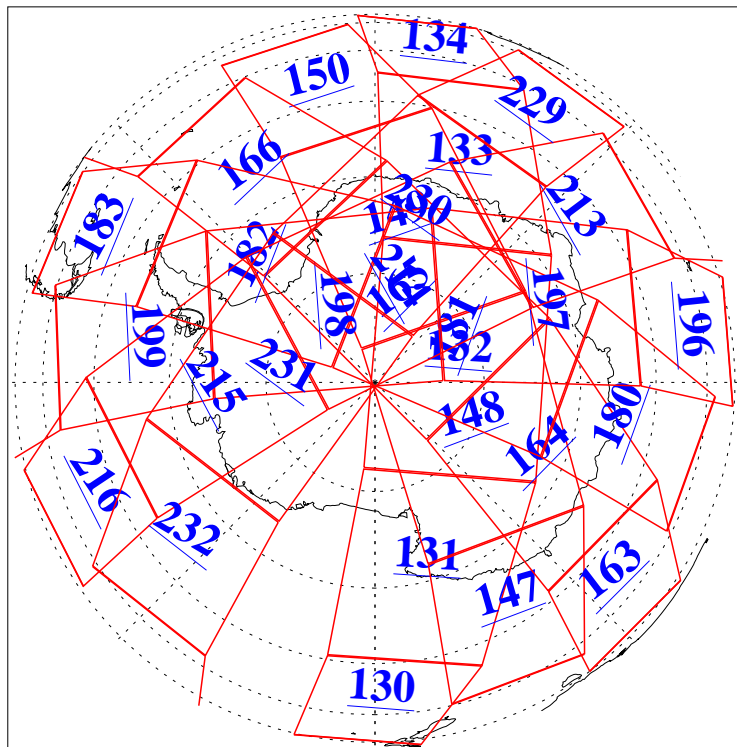

L1B Availability  
AMSU Granules: 240  
HSB Granules: 0  
AIRS Granules: 240

11 Apr 2016  
DoY 102  
Aqua Day 5091  
Granules: 1 to 120

Granules: 121 to 240

Legend: AMSU Available, HSB Available, AIRS Available

L1B Availability  
AMSU Granules: 240  
HSB Granules: 0  
AIRS Granules: 240

11 Apr 2016  
DoY 102  
Aqua Day 5091  
Ascending Granules

Descending Granules

Legend: AMSU Available, HSB Available, AIRS Available

L1B Availability  
 AMSU Granules: 240  
 HSB Granules: 0  
 AIRS Granules: 240

11 Apr 2016  
 DoY 102  
 Aqua Day 5091

Northern Hemisphere Granules

Southern Hemisphere Granules

Legend: AMSU Available, ~~HSB Available~~, AIRS Available