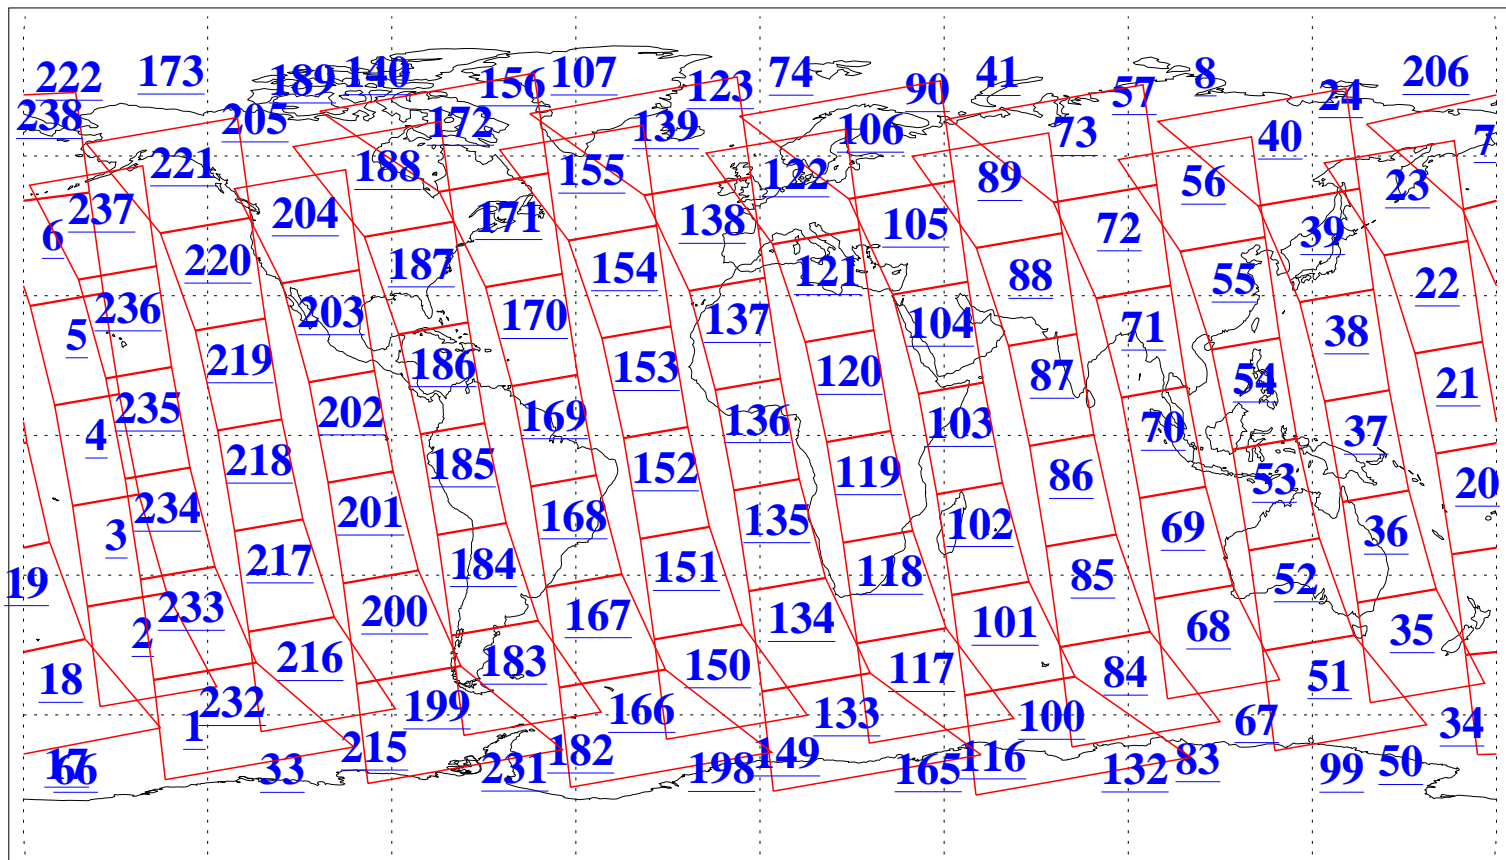

L1B Availability  
AMSU Granules: 240  
HSB Granules: 0  
AIRS Granules: 240

11 Apr 2016  
DoY 102  
Aqua Day 5091  
Granules: 1 to 120

Granules: 121 to 240

Legend: AMSU Available, HSB Available, AIRS Available

L1B Availability  
AMSU Granules: 240  
HSB Granules: 0  
AIRS Granules: 240

11 Apr 2016  
DoY 102  
Aqua Day 5091  
Ascending Granules

Descending Granules

Legend: AMSU Available, HSB Available, AIRS Available