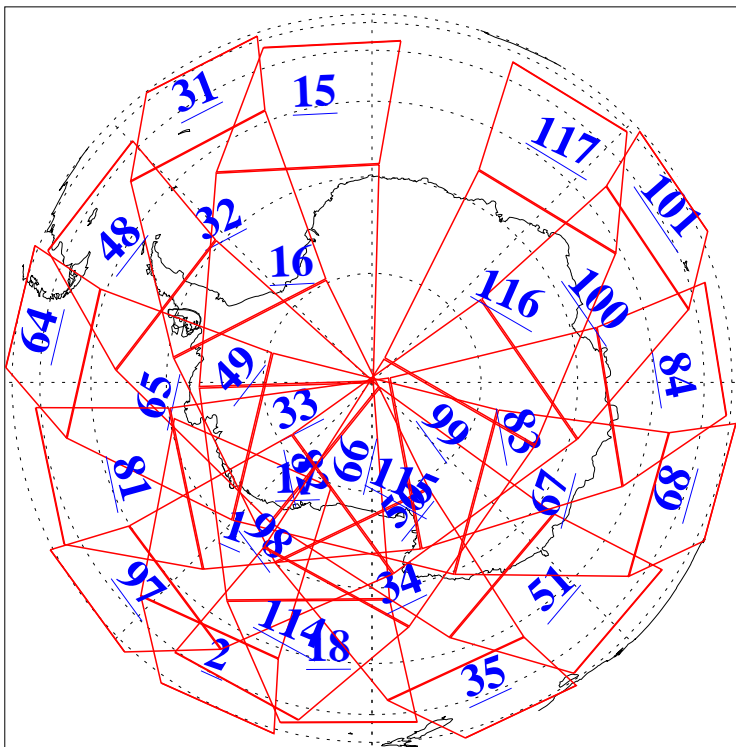

L1B Availability  
AMSU Granules: 240  
HSB Granules: 0  
AIRS Granules: 240

11 Apr 2016  
DoY 102  
Aqua Day 5091  
Granules: 1 to 120

Granules: 121 to 240

Legend: AMSU Available, HSB Available, AIRS Available

L1B Availability  
AMSU Granules: 240  
HSB Granules: 0  
AIRS Granules: 240

11 Apr 2016  
DoY 102  
Aqua Day 5091  
Ascending Granules

Descending Granules

Legend: AMSU Available, HSB Available, AIRS Available

L1B Availability  
 AMSU Granules: 240  
 HSB Granules: 0  
 AIRS Granules: 240

11 Apr 2016  
 DoY 102  
 Aqua Day 5091

Northern Hemisphere Granules

Southern Hemisphere Granules

Legend: AMSU Available, ~~HSB Available~~, AIRS Available