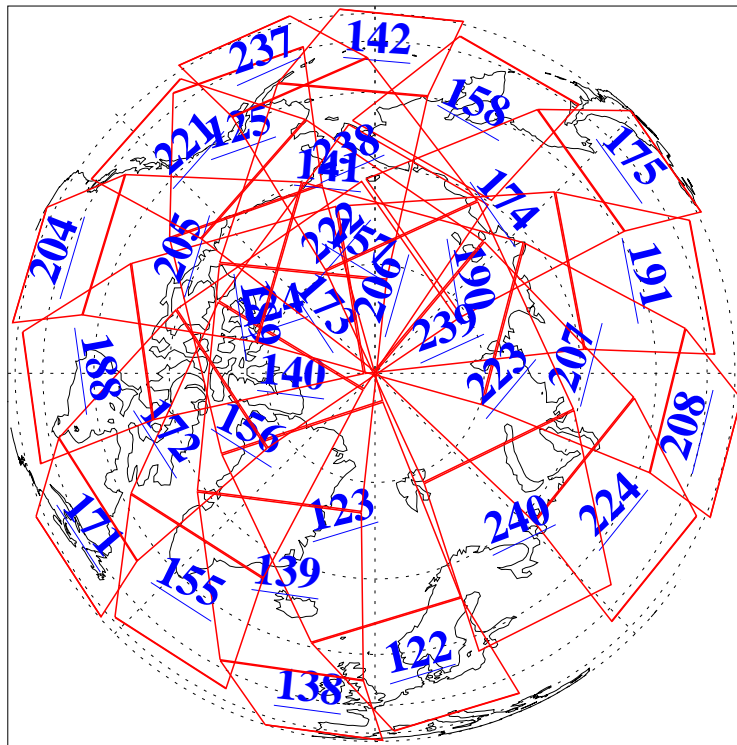

L1B Availability  
AMSU Granules: 240  
HSB Granules: 0  
AIRS Granules: 240

11 Apr 2016  
DoY 102  
Aqua Day 5091  
Granules: 1 to 120

Granules: 121 to 240

Legend: AMSU Available, HSB Available, AIRS Available

L1B Availability  
AMSU Granules: 240  
HSB Granules: 0  
AIRS Granules: 240

11 Apr 2016  
DoY 102  
Aqua Day 5091  
Ascending Granules

Descending Granules

Legend: AMSU Available, HSB Available, AIRS Available

L1B Availability  
 AMSU Granules: 240  
 HSB Granules: 0  
 AIRS Granules: 240

11 Apr 2016  
 DoY 102  
 Aqua Day 5091

Northern Hemisphere Granules

Southern Hemisphere Granules

Legend: AMSU Available, ~~HSB Available~~, AIRS Available