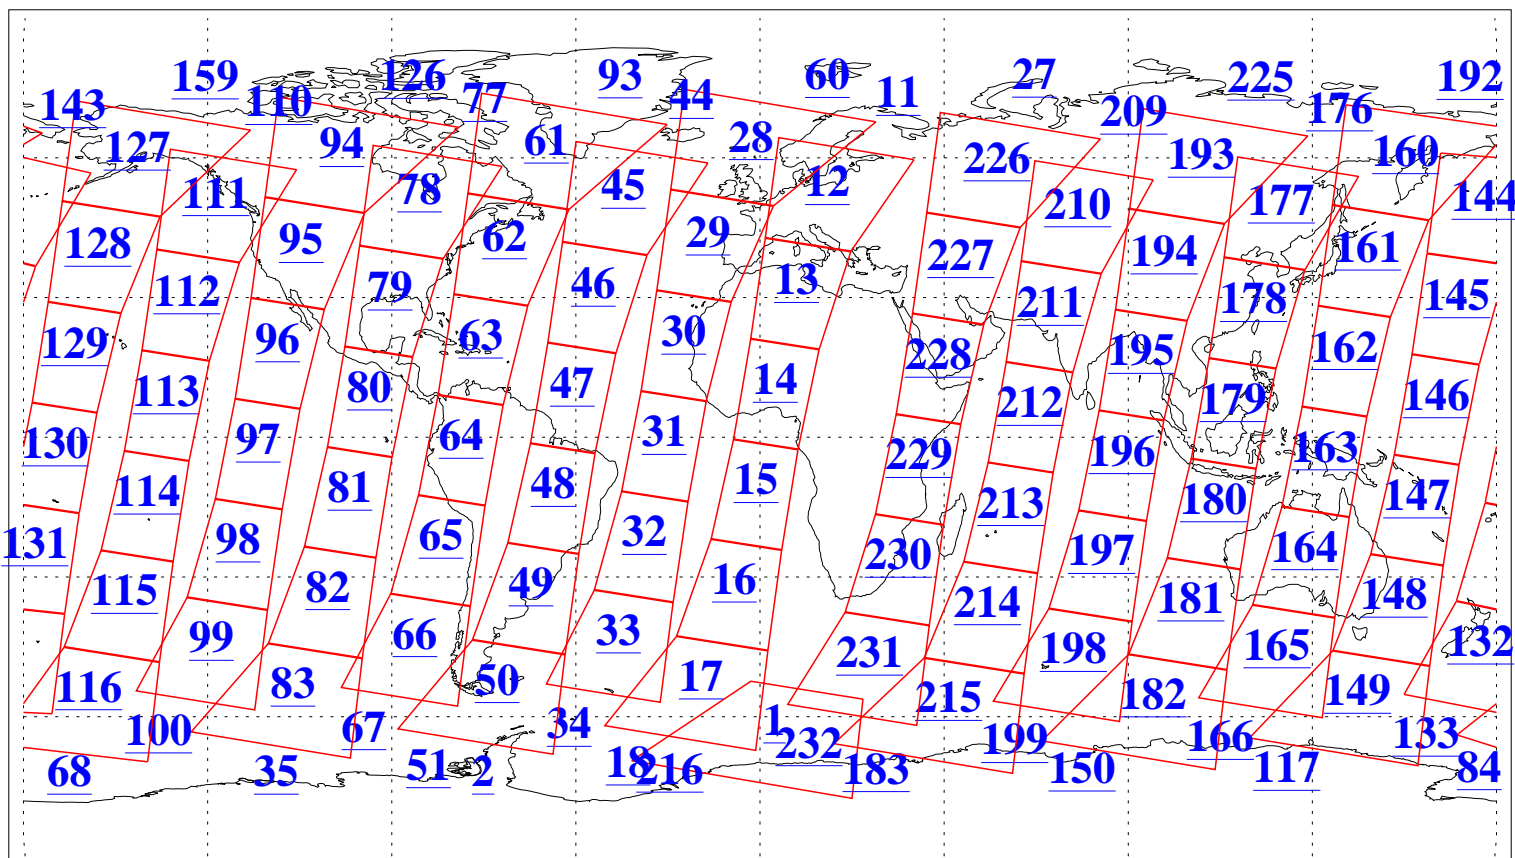

L1B Availability  
AMSU Granules: 240  
HSB Granules: 0  
AIRS Granules: 240

9 Apr 2016  
DoY 100  
Aqua Day 5089

Ascending Granules

Descending Granules

Legend: AMSU Available, HSB Available, AIRS Available

L1B Availability  
AMSU Granules: 240  
HSB Granules: 0  
AIRS Granules: 240

9 Apr 2016  
DoY 100  
Aqua Day 5089

### Northern Hemisphere Granules