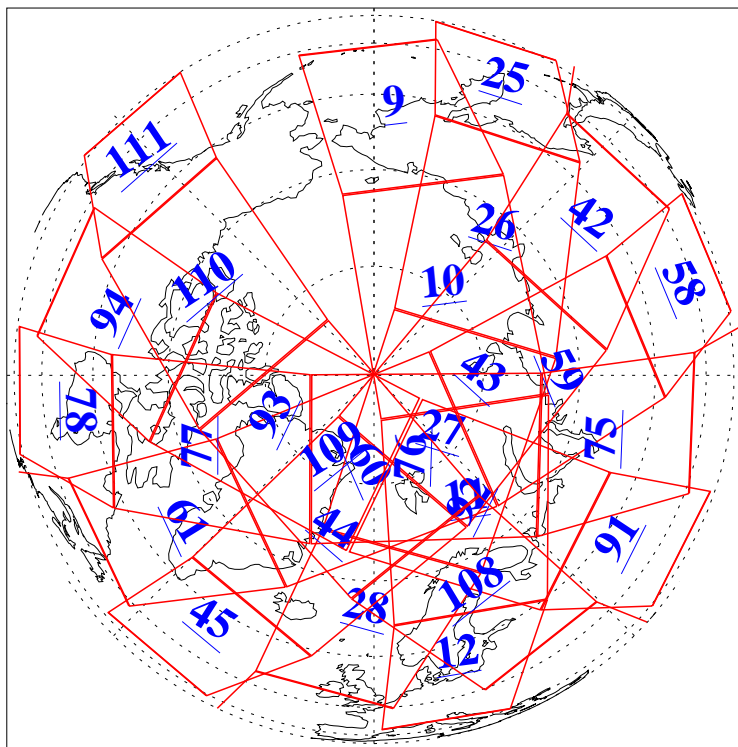

L1B Availability  
AMSU Granules: 240  
HSB Granules: 0  
AIRS Granules: 240

9 Apr 2016  
DoY 100  
Aqua Day 5089

Ascending Granules

Descending Granules

Legend: AMSU Available, HSB Available, AIRS Available

L1B Availability  
AMSU Granules: 240  
HSB Granules: 0  
AIRS Granules: 240

9 Apr 2016  
DoY 100  
Aqua Day 5089

### Northern Hemisphere Granules

### Southern Hemisphere Granules

Legend: AMSU Available, HSB Available, AIRS Available