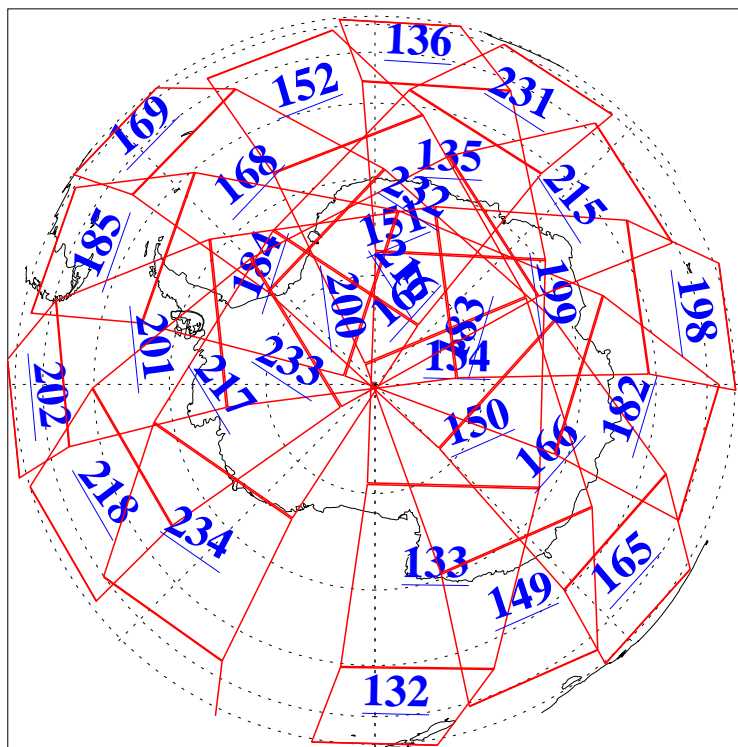

Legend: AMSU Available, HSB Available, AIRS Available