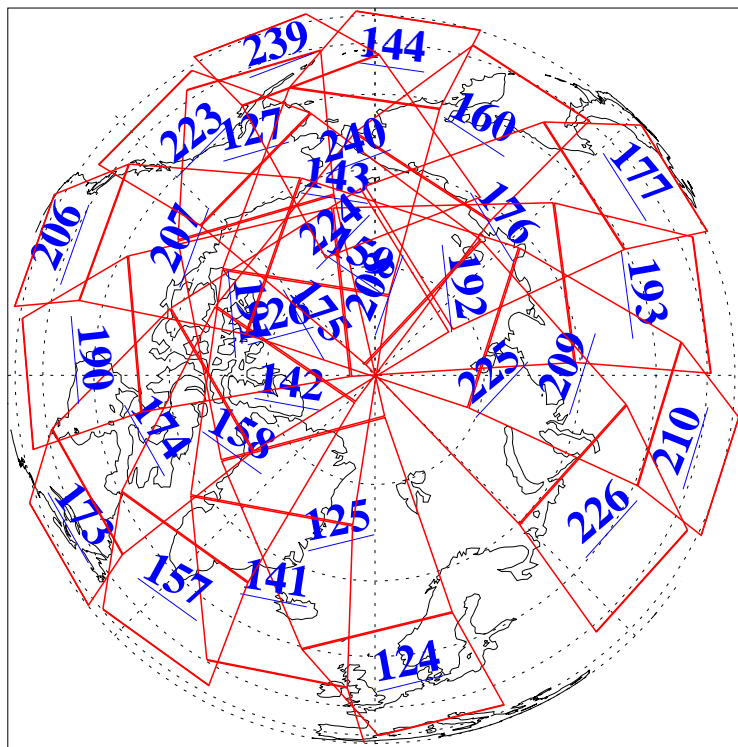

L1B Availability  
AMSU Granules: 240  
HSB Granules: 0  
AIRS Granules: 240

9 Apr 2016  
DoY 100  
Aqua Day 5089

Ascending Granules

Descending Granules

Legend: AMSU Available, HSB Available, AIRS Available

L1B Availability  
AMSU Granules: 240  
HSB Granules: 0  
AIRS Granules: 240

9 Apr 2016  
DoY 100  
Aqua Day 5089

### Northern Hemisphere Granules