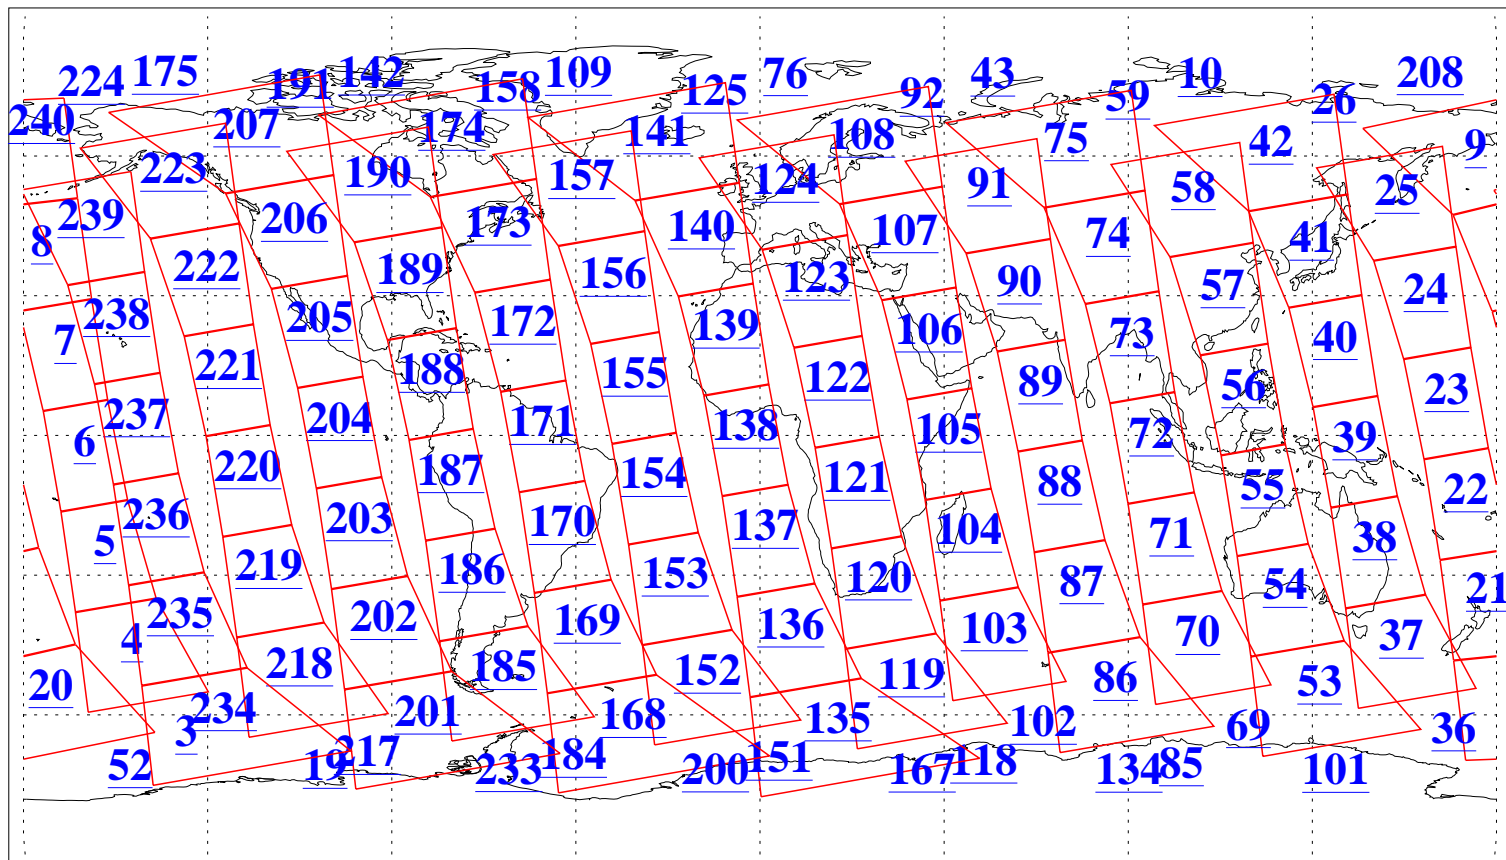

L1B Availability  
AMSU Granules: 240  
HSB Granules: 0  
AIRS Granules: 240

9 Apr 2016  
DoY 100  
Aqua Day 5089

Ascending Granules

Descending Granules

Legend: AMSU Available, HSB Available, AIRS Available

L1B Availability  
AMSU Granules: 240  
HSB Granules: 0  
AIRS Granules: 240

9 Apr 2016  
DoY 100  
Aqua Day 5089

### Northern Hemisphere Granules