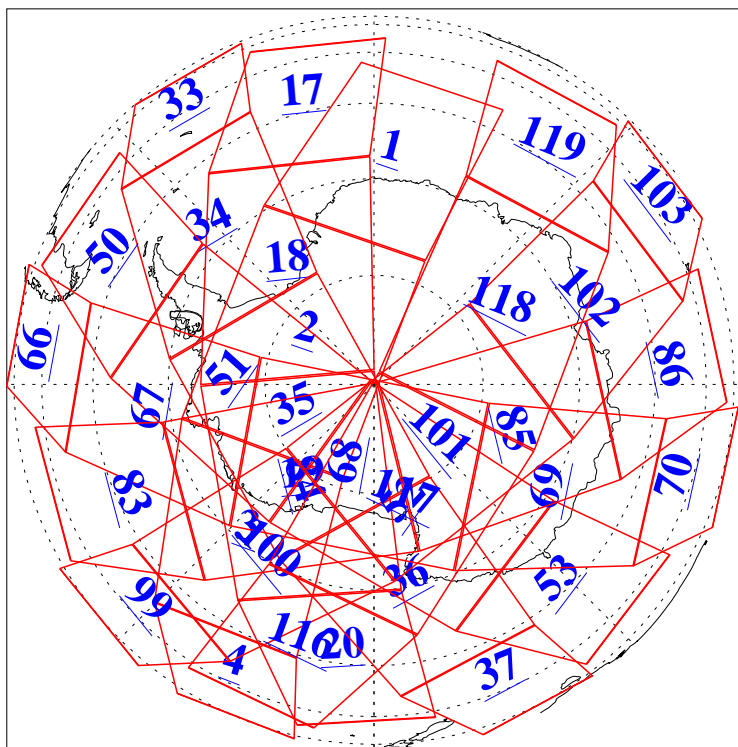

Legend: AMSU Available, HSB Available, AIRS Available