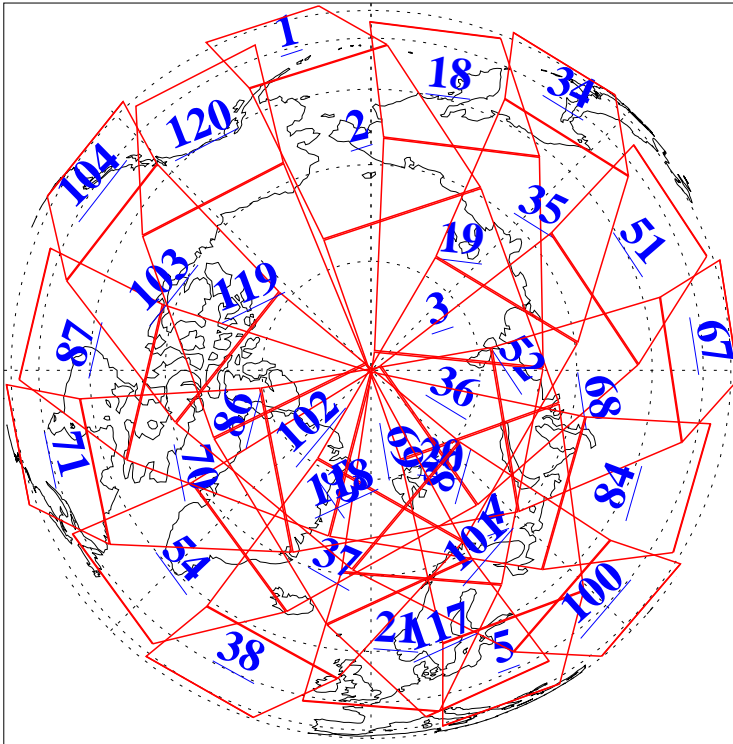

L1B Availability
AMSU Granules: 240
HSB Granules: 0
AIRS Granules: 240

8 Apr 2016
DoY 99
Aqua Day 5088
Granules: 1 to 120

Granules: 121 to 240

Legend: AMSU Available, HSB Available, AIRS Available

L1B Availability
AMSU Granules: 240
HSB Granules: 0
AIRS Granules: 240

8 Apr 2016
DoY 99
Aqua Day 5088
Ascending Granules

Descending Granules

Legend: AMSU Available, HSB Available, AIRS Available

L1B Availability
 AMSU Granules: 240
 HSB Granules: 0
 AIRS Granules: 240

8 Apr 2016
 DoY 99
 Aqua Day 5088

Northern Hemisphere Granules

Southern Hemisphere Granules

Legend: AMSU Available, HSB Available, AIRS Available