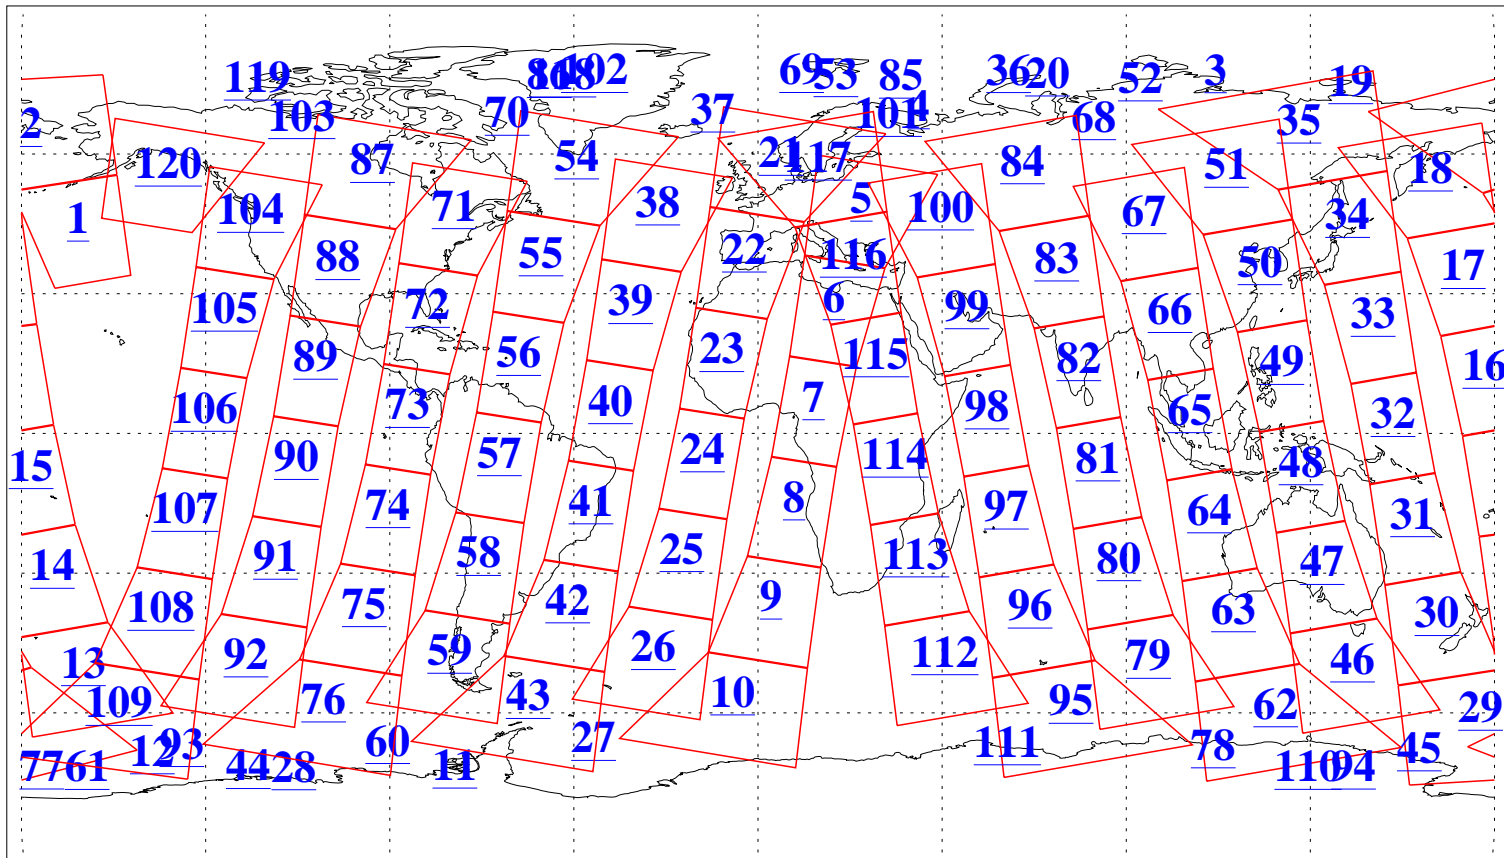

L1B Availability
AMSU Granules: 240
HSB Granules: 0
AIRS Granules: 240

8 Apr 2016
DoY 99
Aqua Day 5088
Granules: 1 to 120

Granules: 121 to 240

Legend: AMSU Available, HSB Available, AIRS Available

L1B Availability
AMSU Granules: 240
HSB Granules: 0
AIRS Granules: 240

8 Apr 2016
DoY 99
Aqua Day 5088
Ascending Granules

Descending Granules

Legend: AMSU Available, HSB Available, AIRS Available

L1B Availability
 AMSU Granules: 240
 HSB Granules: 0
 AIRS Granules: 240

8 Apr 2016
 DoY 99
 Aqua Day 5088

Northern Hemisphere Granules

Southern Hemisphere Granules

Legend: AMSU Available, HSB Available, AIRS Available