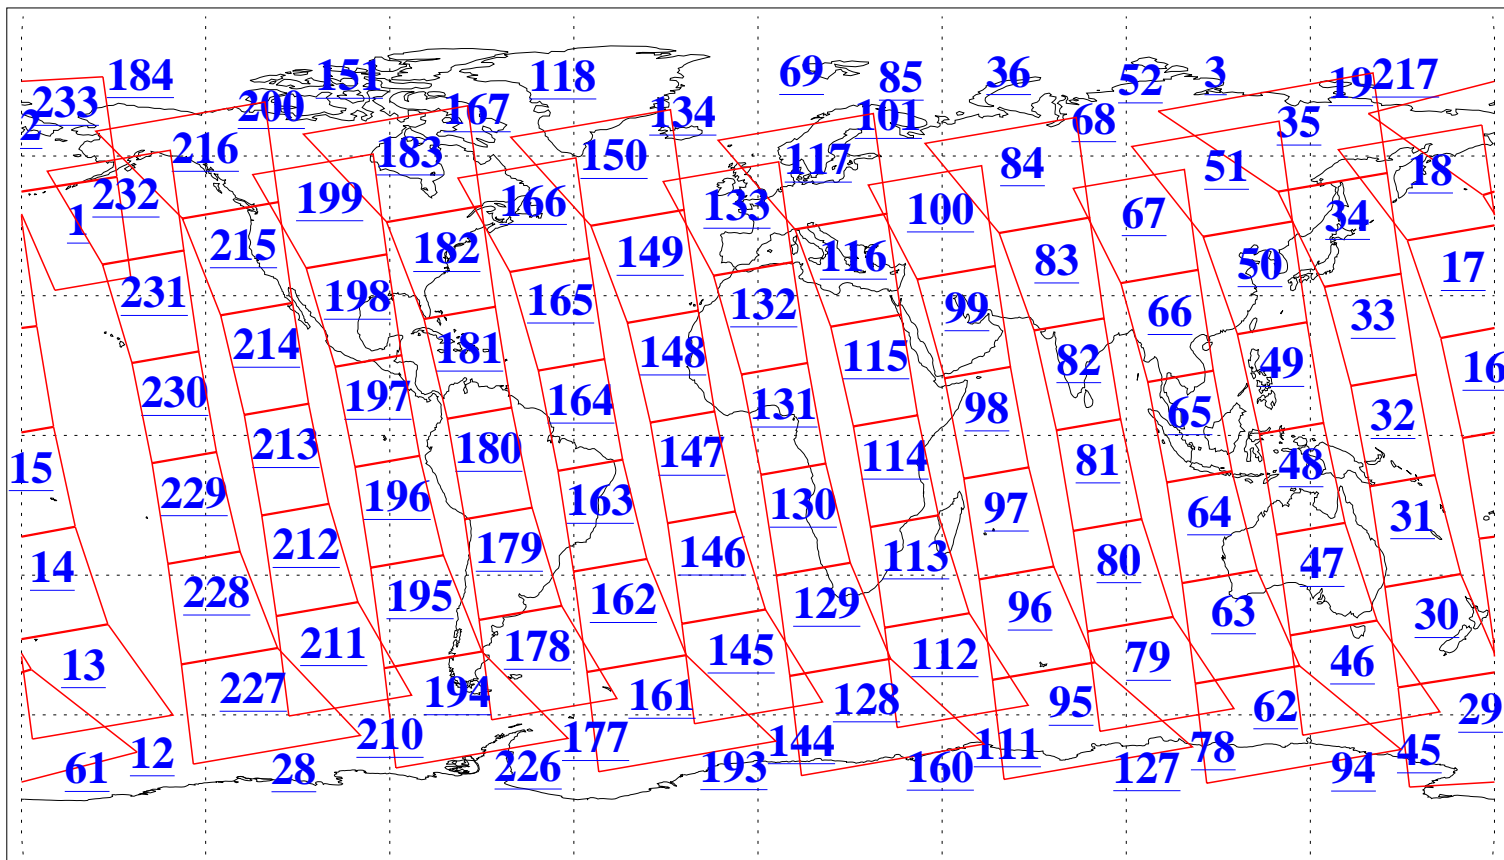

L1B Availability
AMSU Granules: 240
HSB Granules: 0
AIRS Granules: 240

8 Apr 2016
DoY 99
Aqua Day 5088
Granules: 1 to 120

Granules: 121 to 240

Legend: AMSU Available, HSB Available, AIRS Available

L1B Availability
AMSU Granules: 240
HSB Granules: 0
AIRS Granules: 240

8 Apr 2016
DoY 99
Aqua Day 5088
Ascending Granules

Descending Granules

Legend: AMSU Available, HSB Available, AIRS Available

L1B Availability
 AMSU Granules: 240
 HSB Granules: 0
 AIRS Granules: 240

8 Apr 2016
 DoY 99
 Aqua Day 5088

Northern Hemisphere Granules

Southern Hemisphere Granules

Legend: AMSU Available, HSB Available, AIRS Available