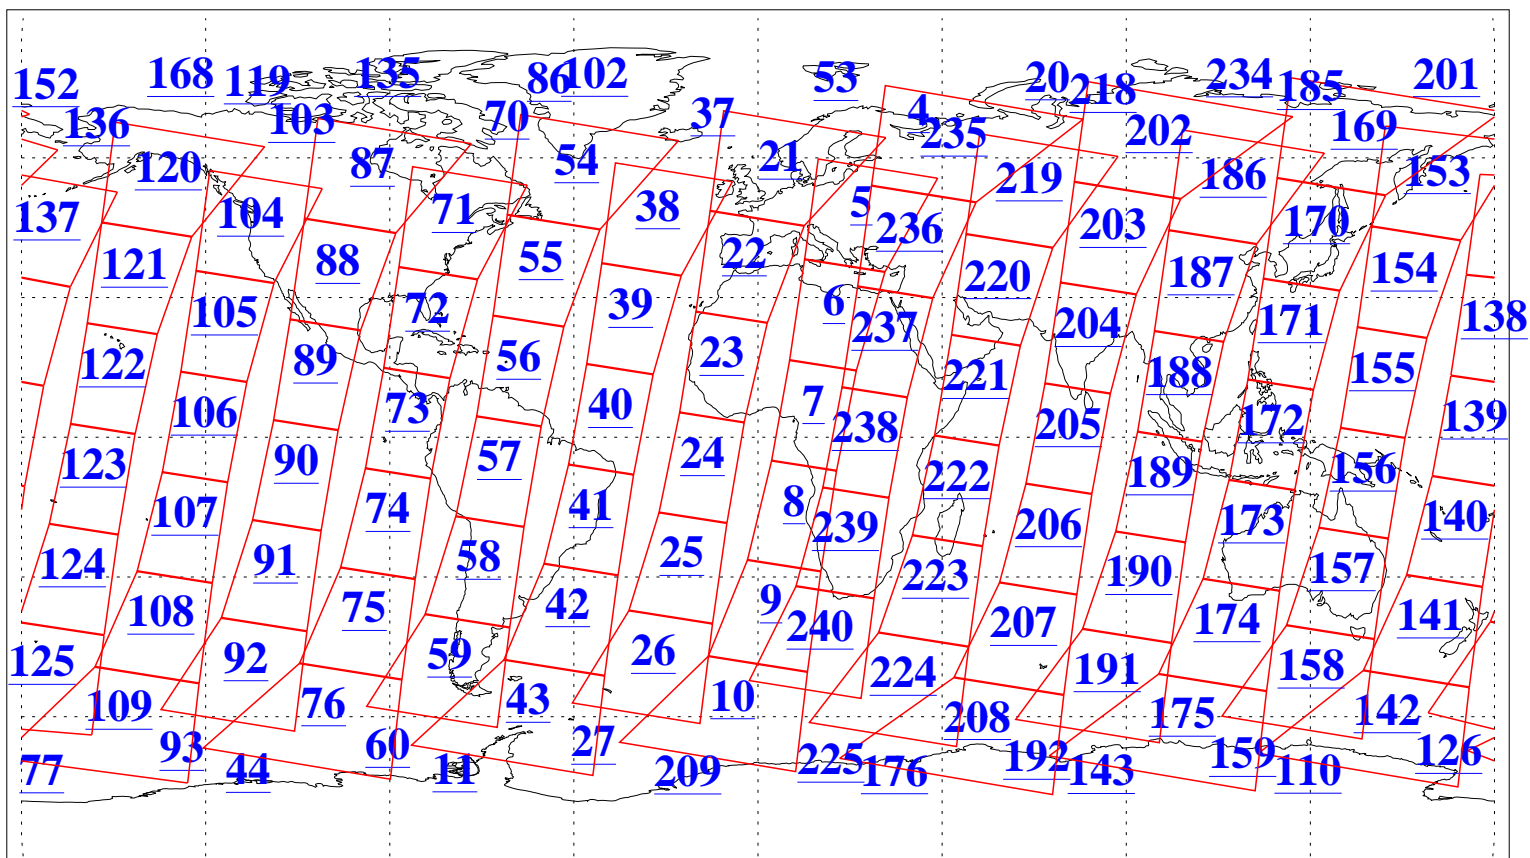

L1B Availability
AMSU Granules: 240
HSB Granules: 0
AIRS Granules: 240

8 Apr 2016
DoY 99
Aqua Day 5088
Granules: 1 to 120

Granules: 121 to 240

Legend: AMSU Available, HSB Available, AIRS Available

L1B Availability
AMSU Granules: 240
HSB Granules: 0
AIRS Granules: 240

8 Apr 2016
DoY 99
Aqua Day 5088
Ascending Granules

Descending Granules

Legend: AMSU Available, HSB Available, AIRS Available

L1B Availability
 AMSU Granules: 240
 HSB Granules: 0
 AIRS Granules: 240

8 Apr 2016
 DoY 99
 Aqua Day 5088

Northern Hemisphere Granules

Southern Hemisphere Granules

Legend: AMSU Available, HSB Available, AIRS Available