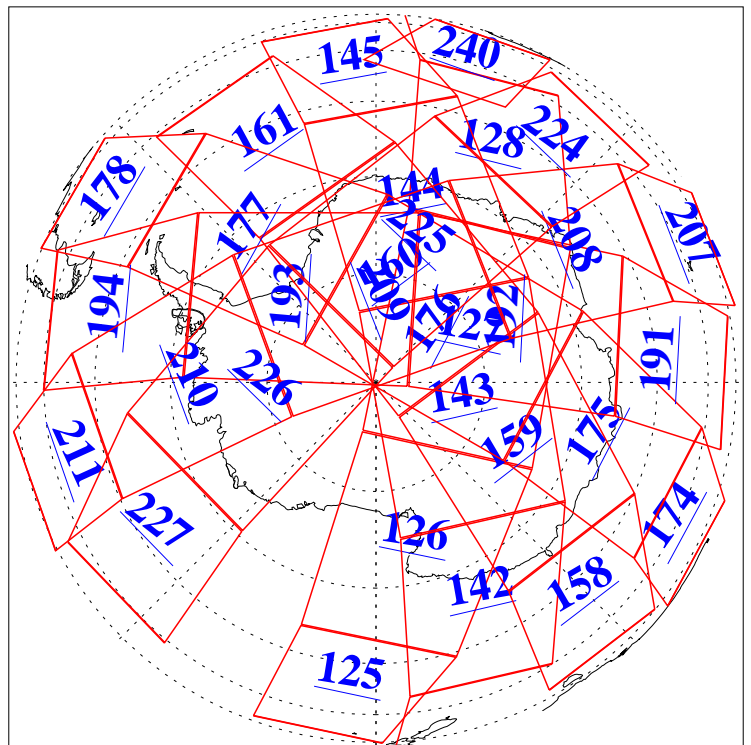

L1B Availability
AMSU Granules: 240
HSB Granules: 0
AIRS Granules: 240

8 Apr 2016
DoY 99
Aqua Day 5088
Granules: 1 to 120

Granules: 121 to 240

Legend: AMSU Available, HSB Available, AIRS Available

L1B Availability
AMSU Granules: 240
HSB Granules: 0
AIRS Granules: 240

8 Apr 2016
DoY 99
Aqua Day 5088
Ascending Granules

Descending Granules

Legend: AMSU Available, HSB Available, AIRS Available

L1B Availability
 AMSU Granules: 240
 HSB Granules: 0
 AIRS Granules: 240

8 Apr 2016
 DoY 99
 Aqua Day 5088

Northern Hemisphere Granules

Southern Hemisphere Granules

Legend: AMSU Available, HSB Available, AIRS Available