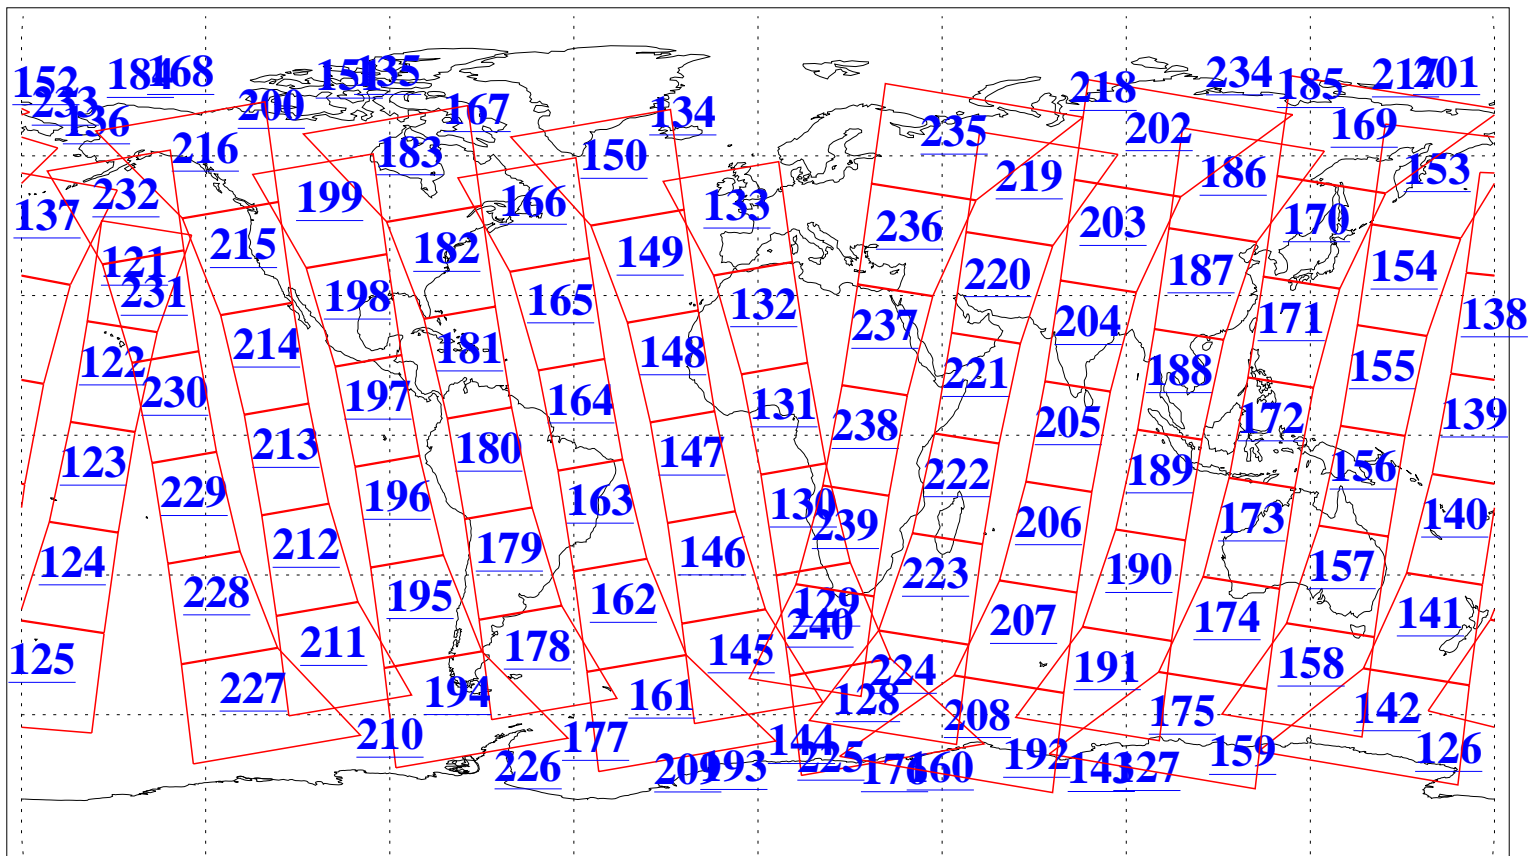

L1B Availability
AMSU Granules: 240
HSB Granules: 0
AIRS Granules: 240

8 Apr 2016
DoY 99
Aqua Day 5088
Granules: 1 to 120

Granules: 121 to 240

Legend: AMSU Available, HSB Available, AIRS Available

L1B Availability
AMSU Granules: 240
HSB Granules: 0
AIRS Granules: 240

8 Apr 2016
DoY 99
Aqua Day 5088
Ascending Granules

Descending Granules

Legend: AMSU Available, HSB Available, AIRS Available

L1B Availability
 AMSU Granules: 240
 HSB Granules: 0
 AIRS Granules: 240

8 Apr 2016
 DoY 99
 Aqua Day 5088

Northern Hemisphere Granules

Southern Hemisphere Granules

Legend: AMSU Available, HSB Available, AIRS Available