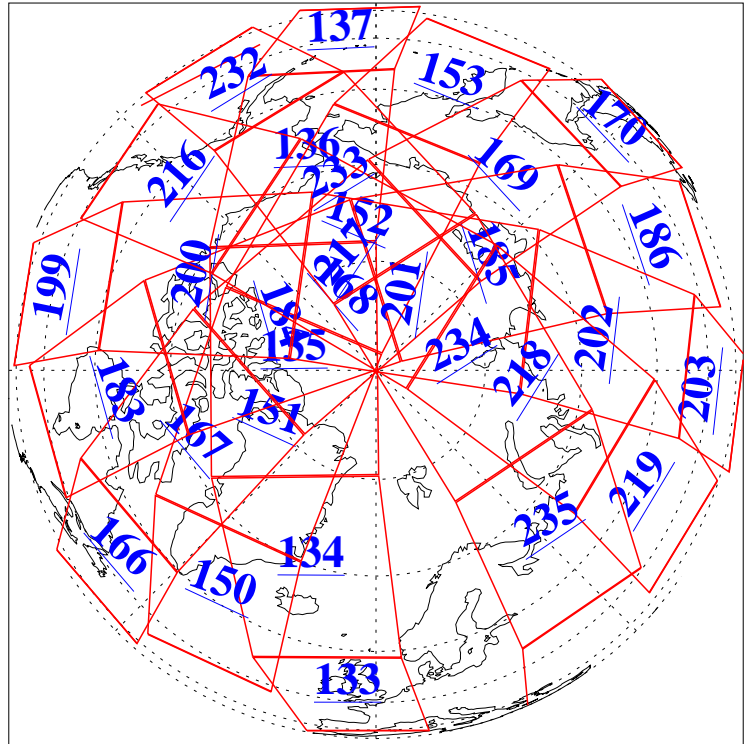

L1B Availability
AMSU Granules: 240
HSB Granules: 0
AIRS Granules: 240

8 Apr 2016
DoY 99
Aqua Day 5088
Granules: 1 to 120

Granules: 121 to 240

Legend: AMSU Available, HSB Available, AIRS Available

L1B Availability
AMSU Granules: 240
HSB Granules: 0
AIRS Granules: 240

8 Apr 2016
DoY 99
Aqua Day 5088
Ascending Granules

Descending Granules

Legend: AMSU Available, HSB Available, AIRS Available

L1B Availability
 AMSU Granules: 240
 HSB Granules: 0
 AIRS Granules: 240

8 Apr 2016
 DoY 99
 Aqua Day 5088

Northern Hemisphere Granules

Southern Hemisphere Granules

Legend: AMSU Available, HSB Available, AIRS Available