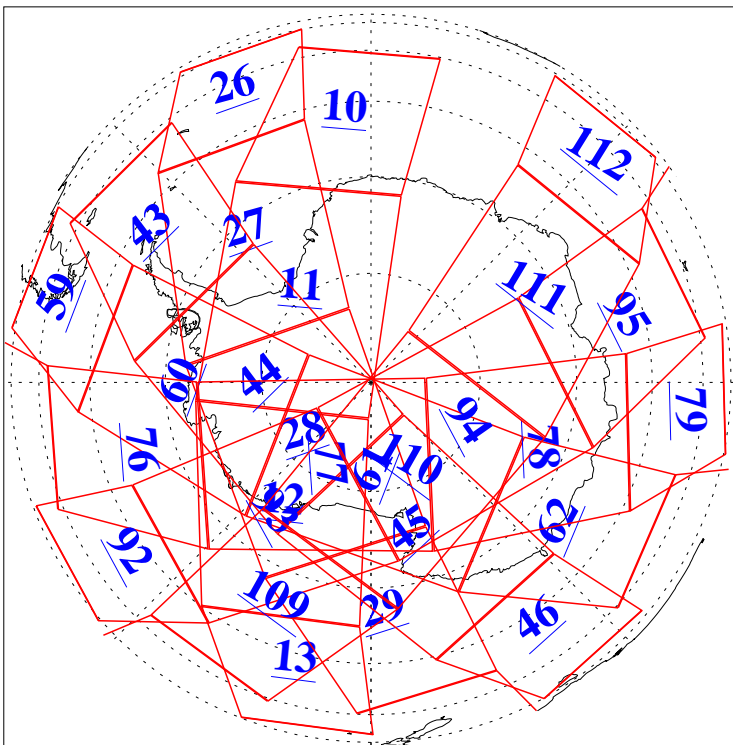

L1B Availability
AMSU Granules: 240
HSB Granules: 0
AIRS Granules: 240

8 Apr 2016
DoY 99
Aqua Day 5088
Granules: 1 to 120

Granules: 121 to 240

Legend: AMSU Available, HSB Available, AIRS Available

L1B Availability
AMSU Granules: 240
HSB Granules: 0
AIRS Granules: 240

8 Apr 2016
DoY 99
Aqua Day 5088
Ascending Granules

Descending Granules

Legend: AMSU Available, HSB Available, AIRS Available

L1B Availability
 AMSU Granules: 240
 HSB Granules: 0
 AIRS Granules: 240

8 Apr 2016
 DoY 99
 Aqua Day 5088

Northern Hemisphere Granules

Southern Hemisphere Granules

Legend: AMSU Available, HSB Available, AIRS Available