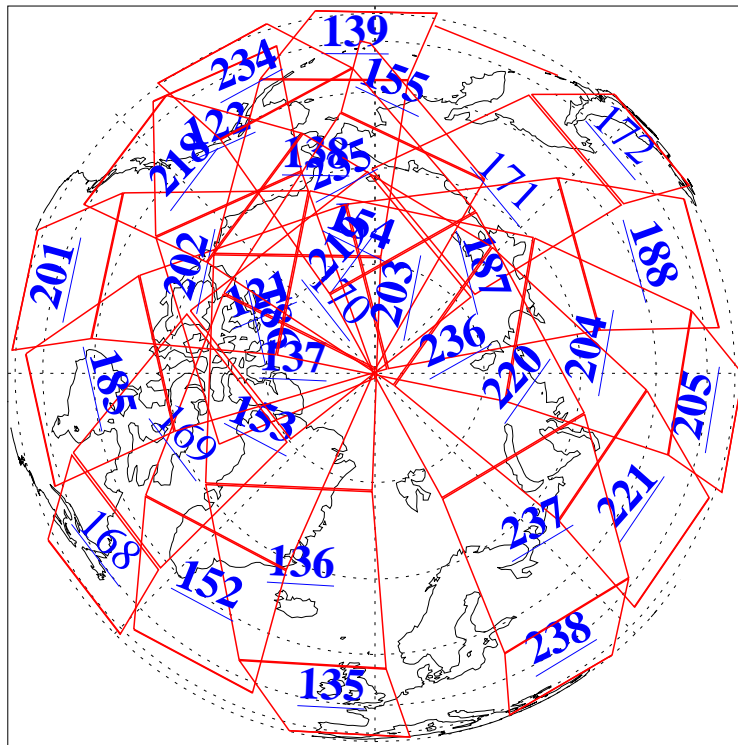

L1B Availability
AMSU Granules: 240
HSB Granules: 0
AIRS Granules: 218

6 Apr 2016
DoY 97
Aqua Day 5086
Granules: 1 to 120

Granules: 121 to 240

Legend: AMSU Available, HSB Available, AIRS Available

L1B Availability
AMSU Granules: 240
HSB Granules: 0
AIRS Granules: 218

6 Apr 2016
DoY 97
Aqua Day 5086
Ascending Granules

Descending Granules

Legend: AMSU Available, HSB Available, AIRS Available

L1B Availability
AMSU Granules: 240
HSB Granules: 0
AIRS Granules: 218

6 Apr 2016
DoY 97
Aqua Day 5086

Northern Hemisphere Granules

Southern Hemisphere Granules

Legend: AMSU Available, HSB Available, AIRS Available