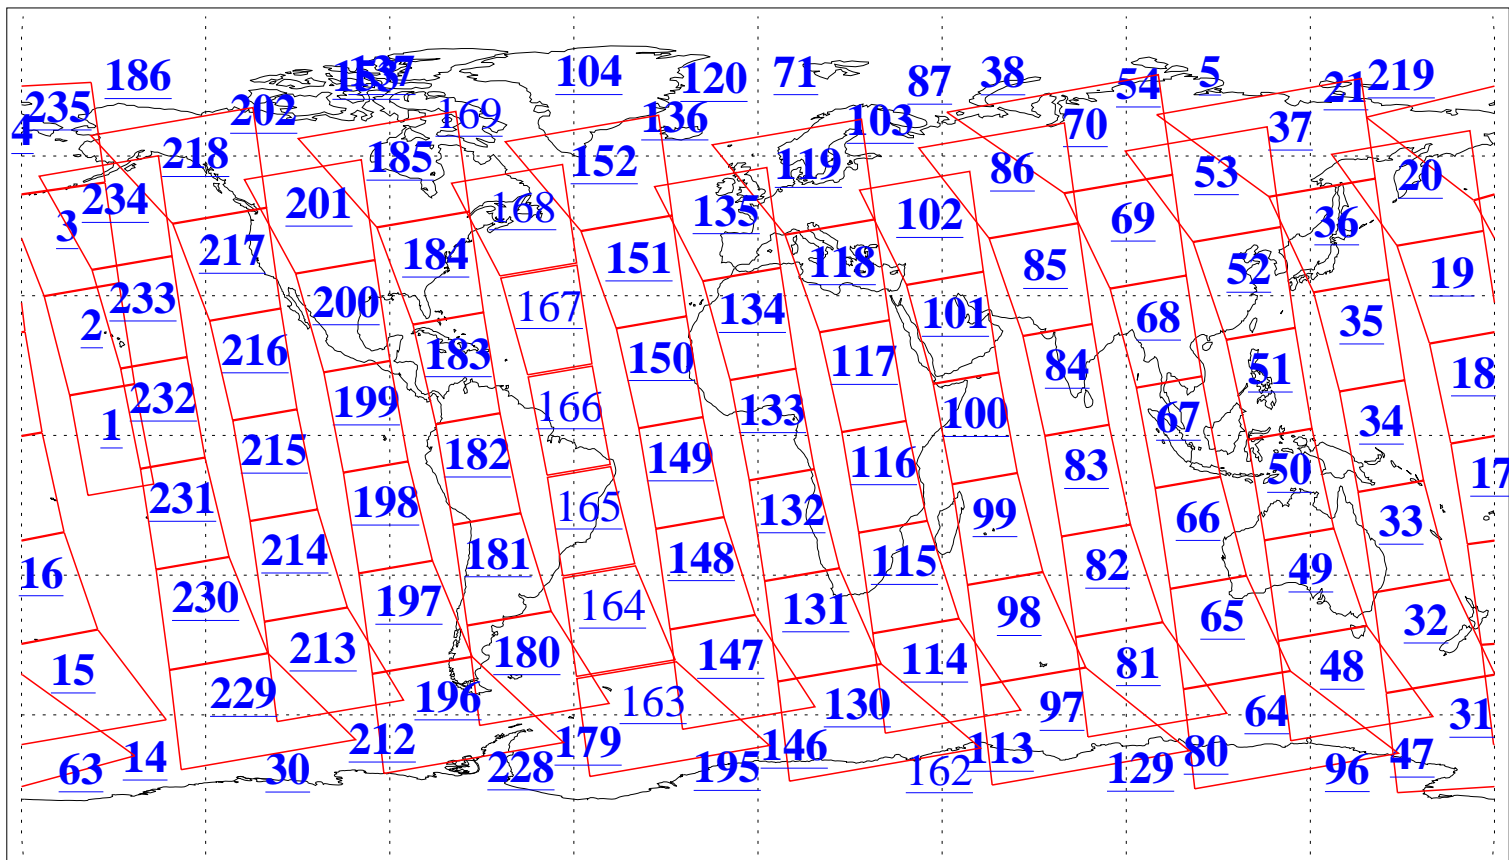

L1B Availability
AMSU Granules: 240
HSB Granules: 0
AIRS Granules: 218

6 Apr 2016
DoY 97
Aqua Day 5086
Granules: 1 to 120

Granules: 121 to 240

Legend: AMSU Available, HSB Available, AIRS Available

L1B Availability
AMSU Granules: 240
HSB Granules: 0
AIRS Granules: 218

6 Apr 2016
DoY 97
Aqua Day 5086
Ascending Granules

Descending Granules

Legend: AMSU Available, HSB Available, AIRS Available

L1B Availability
AMSU Granules: 240
HSB Granules: 0
AIRS Granules: 218

6 Apr 2016
DoY 97
Aqua Day 5086

Northern Hemisphere Granules

Southern Hemisphere Granules

Legend: AMSU Available, HSB Available, AIRS Available