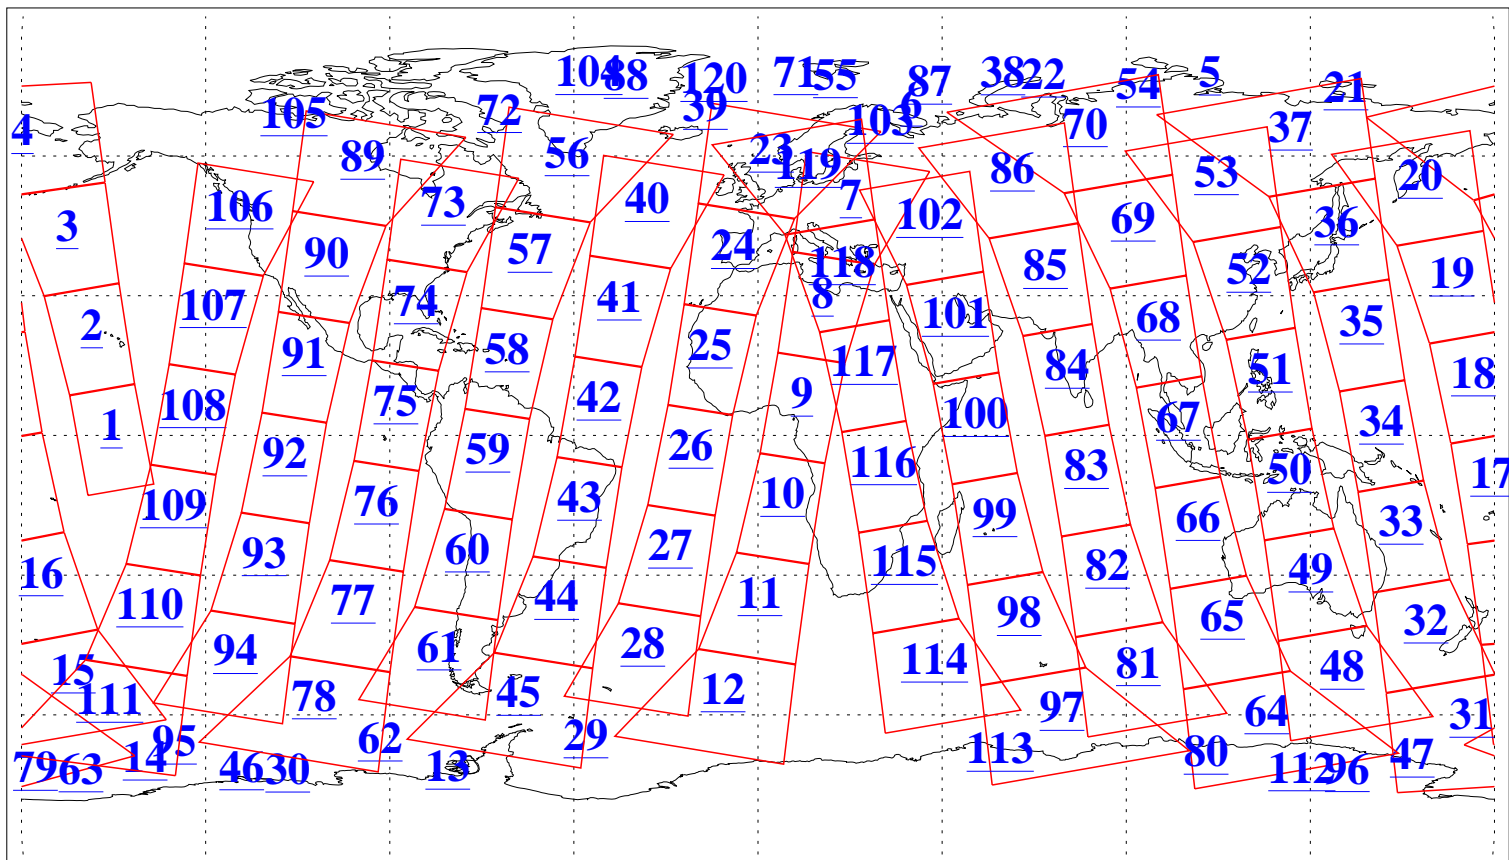

L1B Availability
AMSU Granules: 240
HSB Granules: 0
AIRS Granules: 218

6 Apr 2016
DoY 97
Aqua Day 5086
Granules: 1 to 120

Granules: 121 to 240

Legend: AMSU Available, HSB Available, AIRS Available

L1B Availability
AMSU Granules: 240
HSB Granules: 0
AIRS Granules: 218

6 Apr 2016
DoY 97
Aqua Day 5086
Ascending Granules

Descending Granules

Legend: AMSU Available, HSB Available, AIRS Available

L1B Availability
AMSU Granules: 240
HSB Granules: 0
AIRS Granules: 218

6 Apr 2016
DoY 97
Aqua Day 5086

Northern Hemisphere Granules

Southern Hemisphere Granules

Legend: AMSU Available, HSB Available, AIRS Available