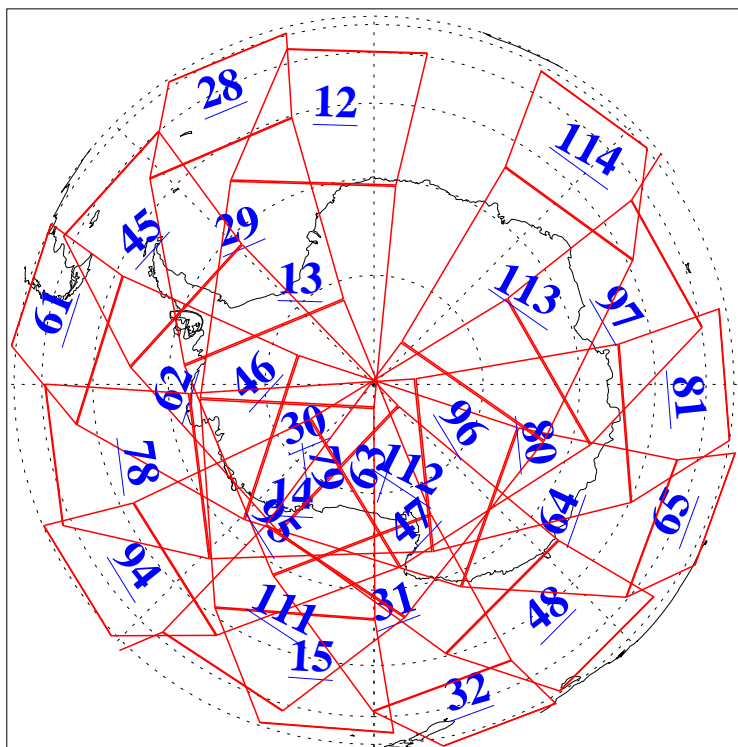

L1B Availability
AMSU Granules: 240
HSB Granules: 0
AIRS Granules: 218

6 Apr 2016
DoY 97
Aqua Day 5086
Granules: 1 to 120

Granules: 121 to 240

Legend: AMSU Available, HSB Available, AIRS Available

L1B Availability
AMSU Granules: 240
HSB Granules: 0
AIRS Granules: 218

6 Apr 2016
DoY 97
Aqua Day 5086
Ascending Granules

Descending Granules

Legend: AMSU Available, HSB Available, AIRS Available

L1B Availability
AMSU Granules: 240
HSB Granules: 0
AIRS Granules: 218

6 Apr 2016
DoY 97
Aqua Day 5086

Northern Hemisphere Granules

Southern Hemisphere Granules

Legend: AMSU Available, HSB Available, AIRS Available