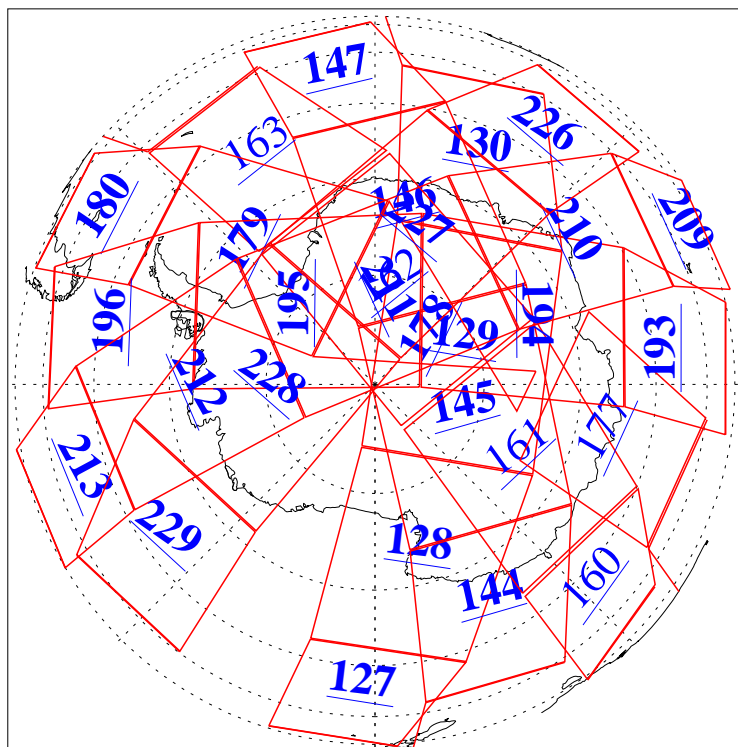

L1B Availability
AMSU Granules: 240
HSB Granules: 0
AIRS Granules: 218

6 Apr 2016
DoY 97
Aqua Day 5086
Granules: 1 to 120

Granules: 121 to 240

Legend: AMSU Available, HSB Available, AIRS Available

L1B Availability
AMSU Granules: 240
HSB Granules: 0
AIRS Granules: 218

6 Apr 2016
DoY 97
Aqua Day 5086
Ascending Granules

Descending Granules

Legend: AMSU Available, HSB Available, AIRS Available

L1B Availability
AMSU Granules: 240
HSB Granules: 0
AIRS Granules: 218

6 Apr 2016
DoY 97
Aqua Day 5086

Northern Hemisphere Granules

Southern Hemisphere Granules

Legend: AMSU Available, HSB Available, AIRS Available