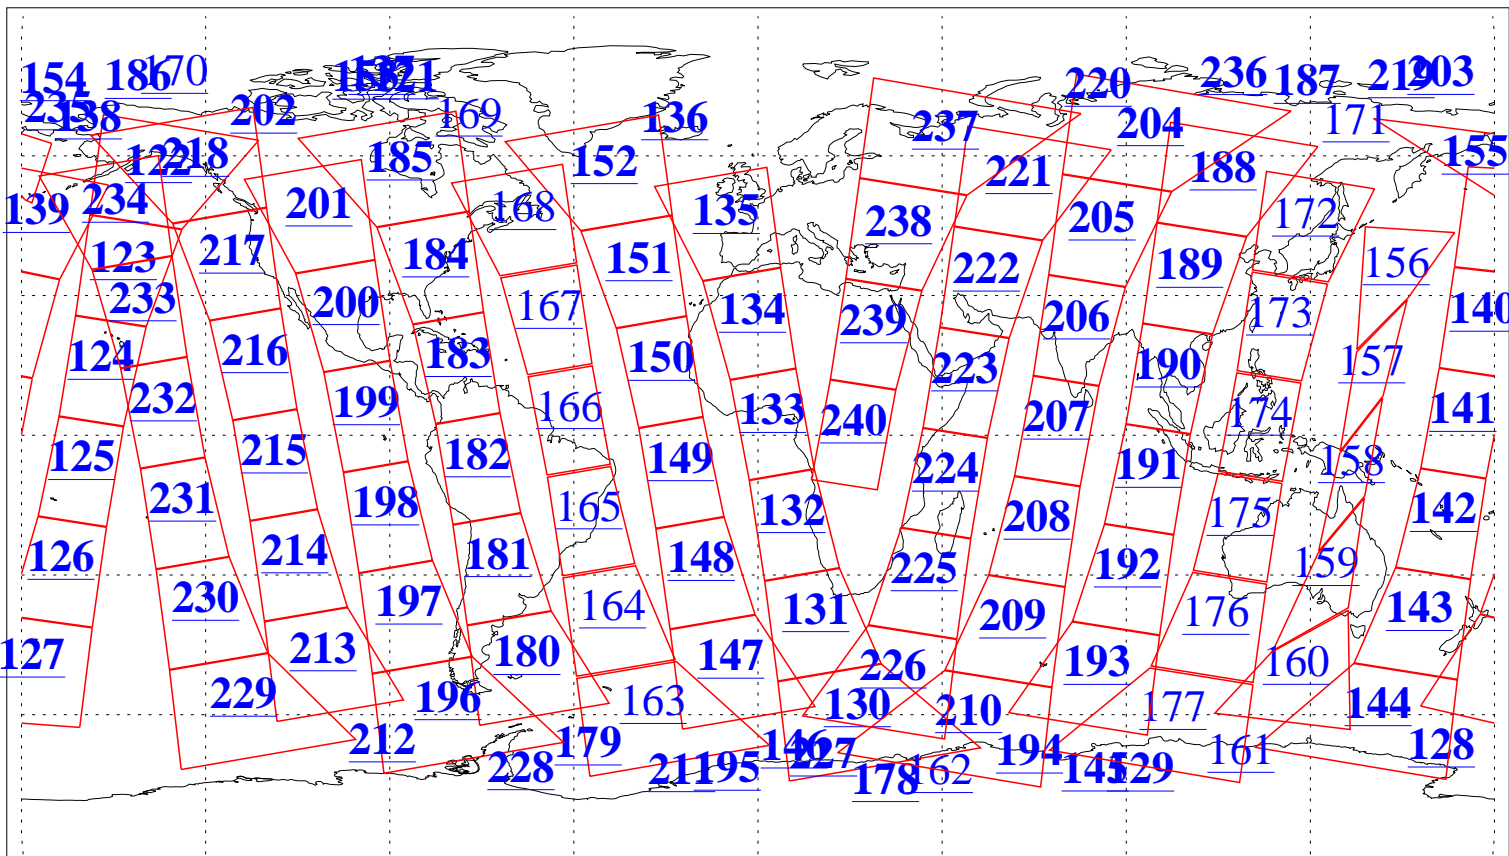

L1B Availability
AMSU Granules: 240
HSB Granules: 0
AIRS Granules: 218

6 Apr 2016
DoY 97
Aqua Day 5086
Granules: 1 to 120

Granules: 121 to 240

Legend: AMSU Available, HSB Available, AIRS Available

L1B Availability
AMSU Granules: 240
HSB Granules: 0
AIRS Granules: 218

6 Apr 2016
DoY 97
Aqua Day 5086
Ascending Granules

Descending Granules

Legend: AMSU Available, HSB Available, AIRS Available

L1B Availability
AMSU Granules: 240
HSB Granules: 0
AIRS Granules: 218

6 Apr 2016
DoY 97
Aqua Day 5086

Northern Hemisphere Granules

Southern Hemisphere Granules

Legend: AMSU Available, HSB Available, AIRS Available