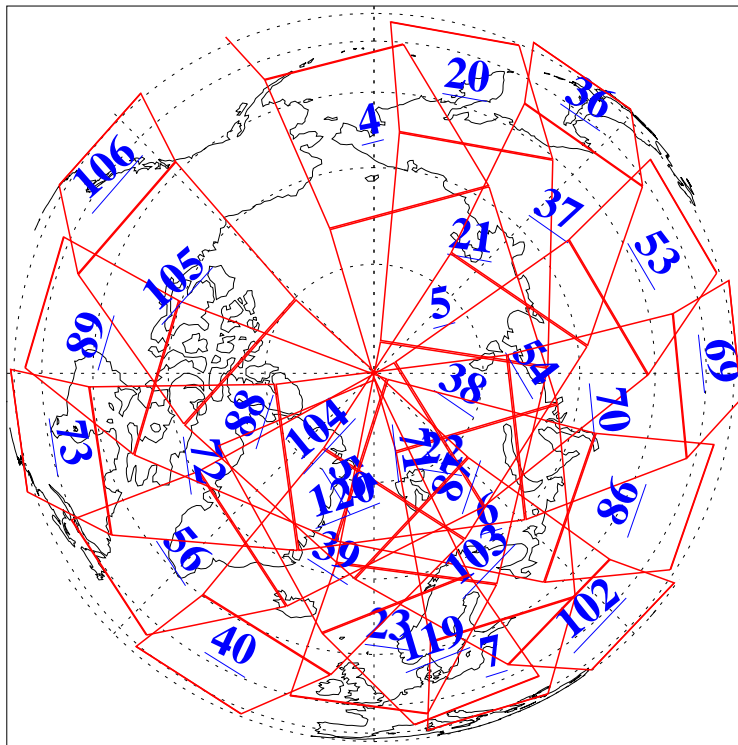

L1B Availability
AMSU Granules: 240
HSB Granules: 0
AIRS Granules: 218

6 Apr 2016
DoY 97
Aqua Day 5086
Granules: 1 to 120

Granules: 121 to 240

Legend: AMSU Available, HSB Available, AIRS Available

L1B Availability
AMSU Granules: 240
HSB Granules: 0
AIRS Granules: 218

6 Apr 2016
DoY 97
Aqua Day 5086
Ascending Granules

Descending Granules

Legend: AMSU Available, HSB Available, AIRS Available

L1B Availability
AMSU Granules: 240
HSB Granules: 0
AIRS Granules: 218

6 Apr 2016
DoY 97
Aqua Day 5086

Northern Hemisphere Granules

Southern Hemisphere Granules

Legend: AMSU Available, HSB Available, AIRS Available