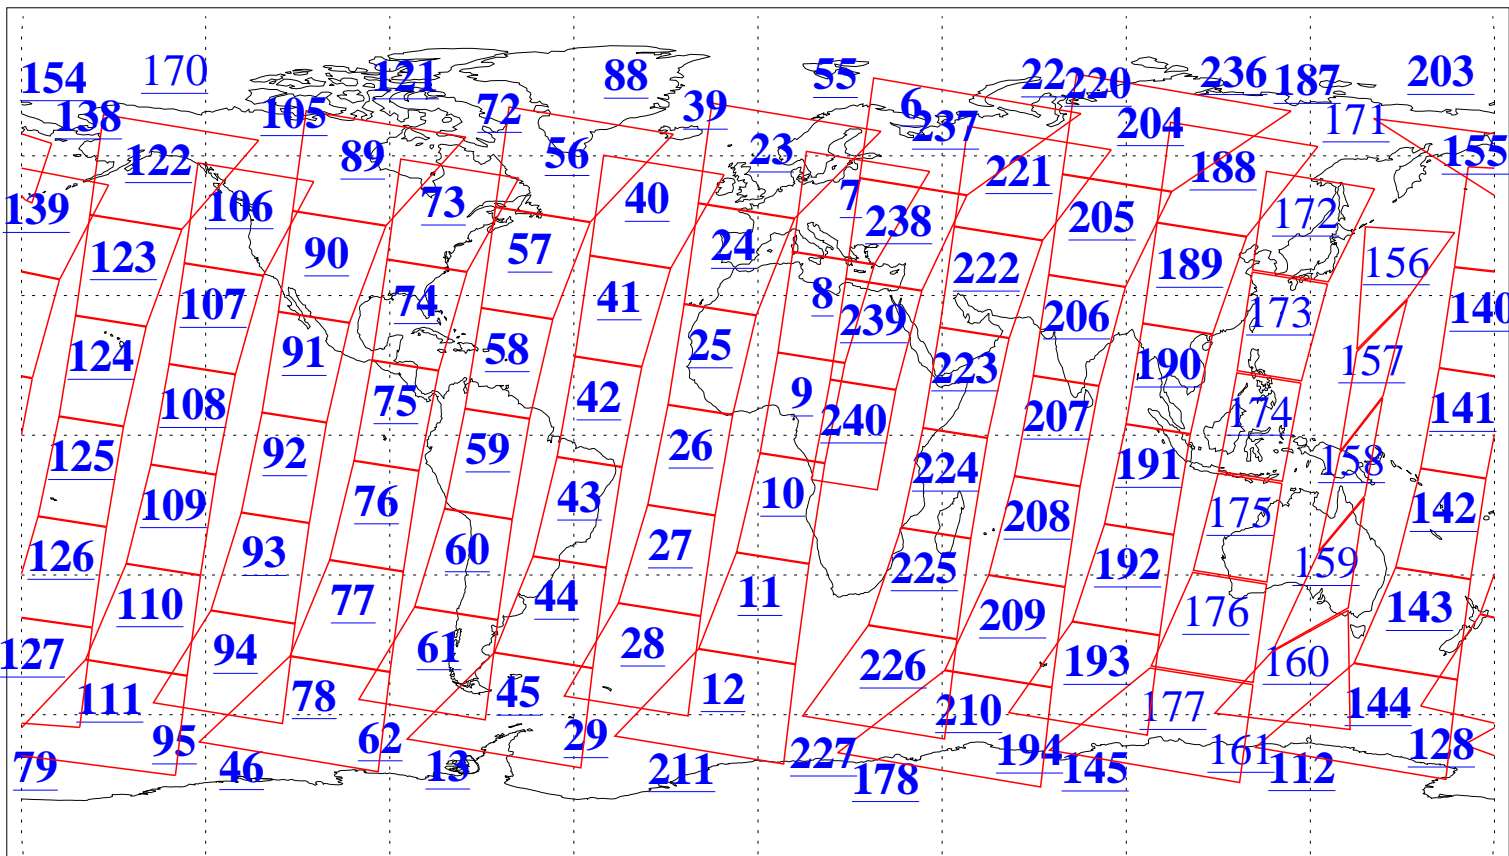

L1B Availability
AMSU Granules: 240
HSB Granules: 0
AIRS Granules: 218

6 Apr 2016
DoY 97
Aqua Day 5086
Granules: 1 to 120

Granules: 121 to 240

Legend: AMSU Available, HSB Available, AIRS Available

L1B Availability
AMSU Granules: 240
HSB Granules: 0
AIRS Granules: 218

6 Apr 2016
DoY 97
Aqua Day 5086
Ascending Granules

Descending Granules

Legend: AMSU Available, HSB Available, AIRS Available

L1B Availability
AMSU Granules: 240
HSB Granules: 0
AIRS Granules: 218

6 Apr 2016
DoY 97
Aqua Day 5086

Northern Hemisphere Granules

Southern Hemisphere Granules

Legend: AMSU Available, HSB Available, AIRS Available