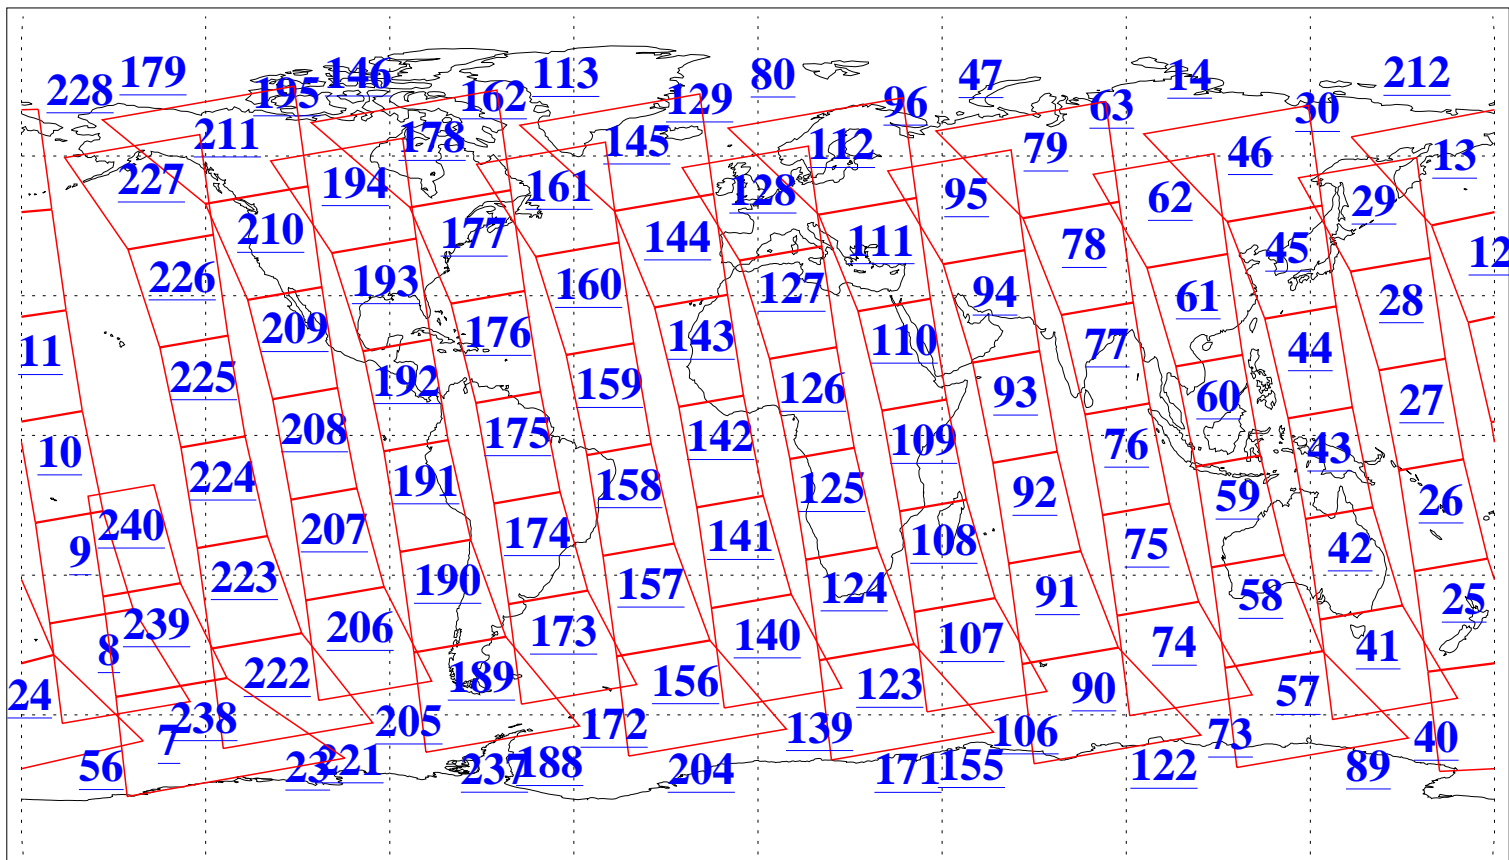

L1B Availability
AMSU Granules: 240
HSB Granules: 0
AIRS Granules: 240

5 Apr 2016
DoY 96
Aqua Day 5085
Granules: 1 to 120

Granules: 121 to 240

Legend: AMSU Available, HSB Available, AIRS Available

L1B Availability
AMSU Granules: 240
HSB Granules: 0
AIRS Granules: 240

5 Apr 2016
DoY 96
Aqua Day 5085

Ascending Granules

Descending Granules

Legend: AMSU Available, HSB Available, AIRS Available

L1B Availability
 AMSU Granules: 240
 HSB Granules: 0
 AIRS Granules: 240

5 Apr 2016
 DoY 96
 Aqua Day 5085

Northern Hemisphere Granules

Southern Hemisphere Granules

Legend: AMSU Available, HSB Available, AIRS Available