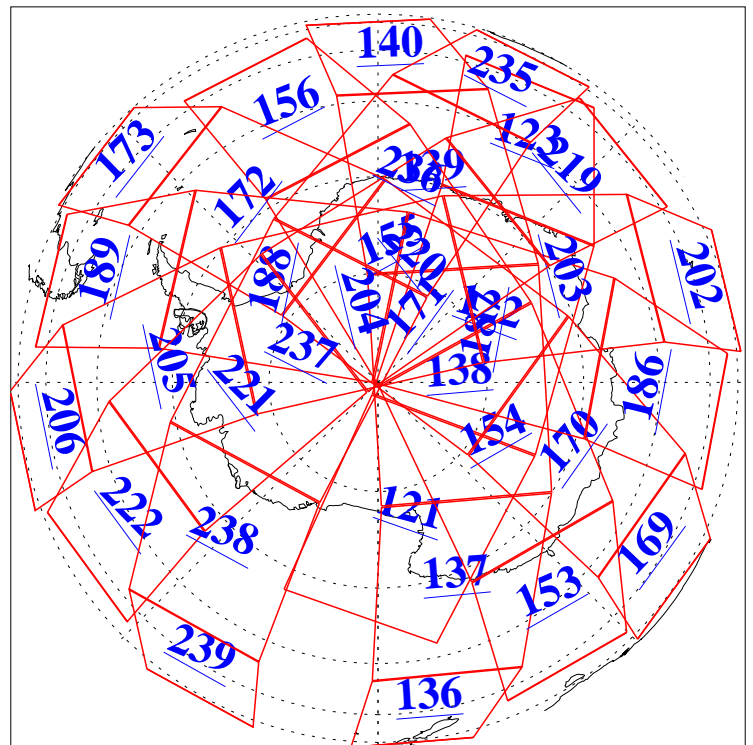

L1B Availability
AMSU Granules: 240
HSB Granules: 0
AIRS Granules: 240

5 Apr 2016
DoY 96
Aqua Day 5085
Granules: 1 to 120

Granules: 121 to 240

Legend: AMSU Available, HSB Available, AIRS Available

L1B Availability
AMSU Granules: 240
HSB Granules: 0
AIRS Granules: 240

5 Apr 2016
DoY 96
Aqua Day 5085

Ascending Granules

Descending Granules

Legend: AMSU Available, HSB Available, AIRS Available

L1B Availability
 AMSU Granules: 240
 HSB Granules: 0
 AIRS Granules: 240

5 Apr 2016
 DoY 96
 Aqua Day 5085

Northern Hemisphere Granules

Southern Hemisphere Granules

Legend: AMSU Available, HSB Available, AIRS Available