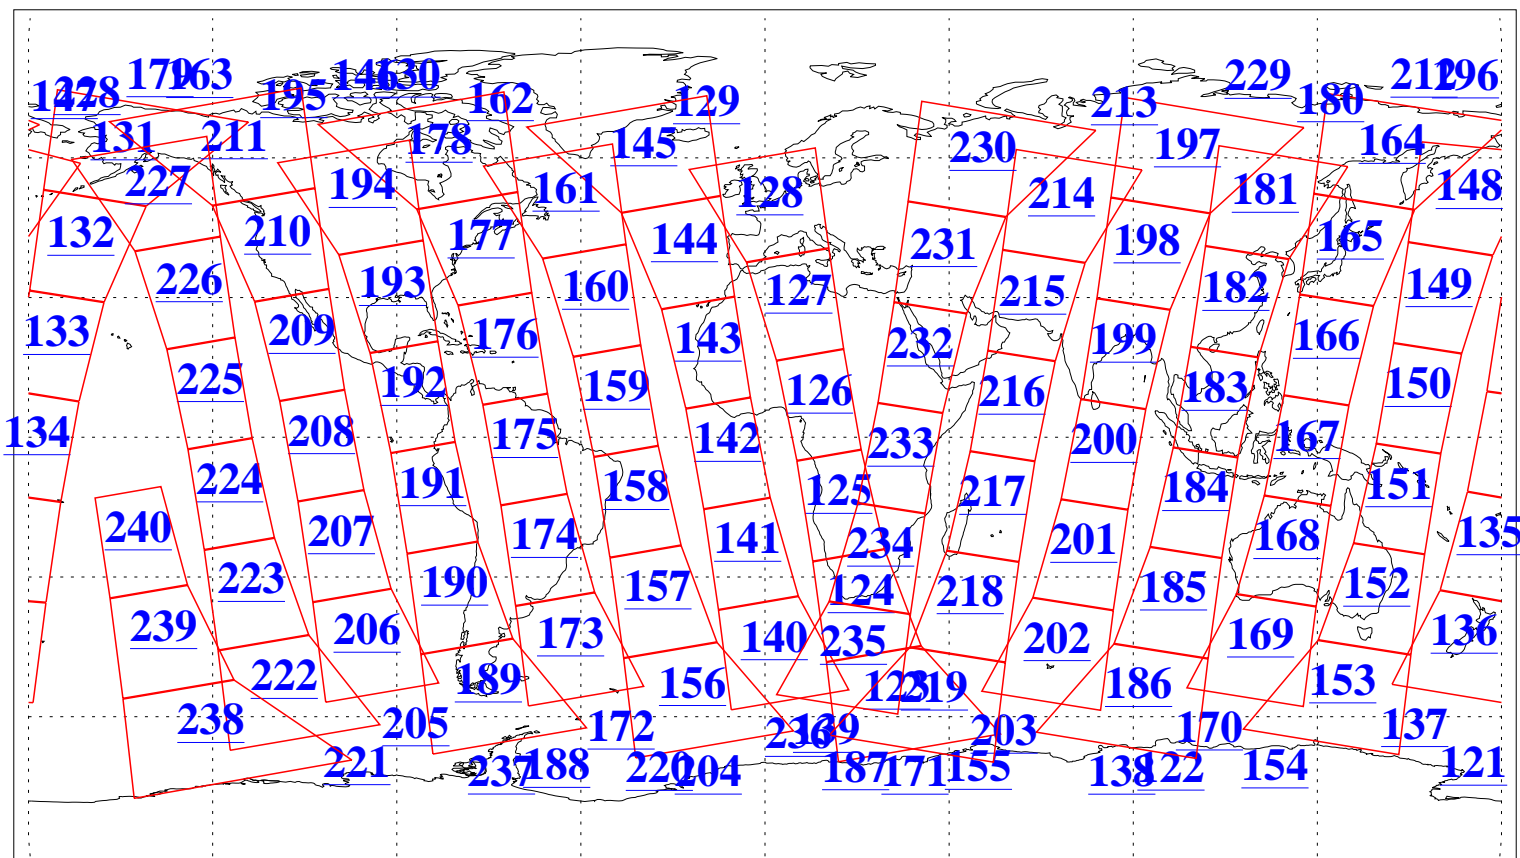

L1B Availability
AMSU Granules: 240
HSB Granules: 0
AIRS Granules: 240

5 Apr 2016
DoY 96
Aqua Day 5085
Granules: 1 to 120

Granules: 121 to 240

Legend: AMSU Available, HSB Available, AIRS Available

L1B Availability
AMSU Granules: 240
HSB Granules: 0
AIRS Granules: 240

5 Apr 2016
DoY 96
Aqua Day 5085

Ascending Granules

Descending Granules

Legend: AMSU Available, HSB Available, AIRS Available

L1B Availability
 AMSU Granules: 240
 HSB Granules: 0
 AIRS Granules: 240

5 Apr 2016
 DoY 96
 Aqua Day 5085

Northern Hemisphere Granules

Southern Hemisphere Granules

Legend: AMSU Available, HSB Available, AIRS Available