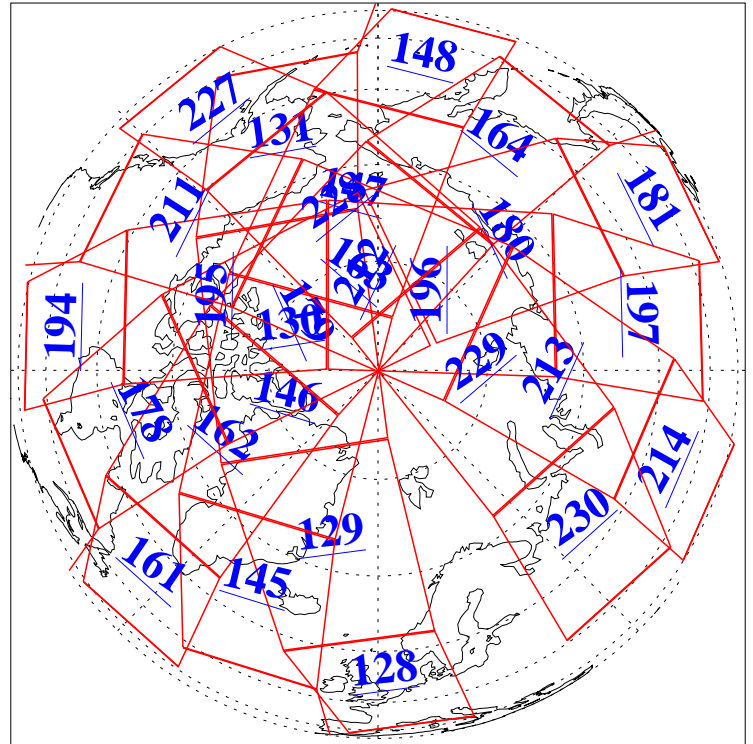

L1B Availability
AMSU Granules: 240
HSB Granules: 0
AIRS Granules: 240

5 Apr 2016
DoY 96
Aqua Day 5085
Granules: 1 to 120

Granules: 121 to 240

Legend: AMSU Available, HSB Available, AIRS Available

L1B Availability
AMSU Granules: 240
HSB Granules: 0
AIRS Granules: 240

5 Apr 2016
DoY 96
Aqua Day 5085

Ascending Granules

Descending Granules

Legend: AMSU Available, HSB Available, AIRS Available

L1B Availability
 AMSU Granules: 240
 HSB Granules: 0
 AIRS Granules: 240

5 Apr 2016
 DoY 96
 Aqua Day 5085

Northern Hemisphere Granules

Southern Hemisphere Granules

Legend: AMSU Available, HSB Available, AIRS Available