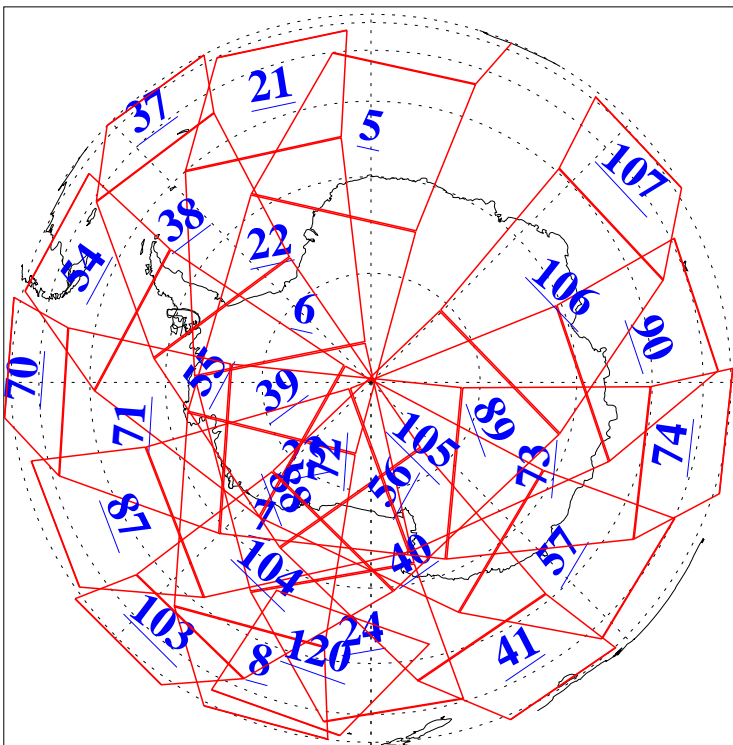

L1B Availability
AMSU Granules: 240
HSB Granules: 0
AIRS Granules: 240

5 Apr 2016
DoY 96
Aqua Day 5085
Granules: 1 to 120

Granules: 121 to 240

Legend: AMSU Available, HSB Available, AIRS Available

L1B Availability
AMSU Granules: 240
HSB Granules: 0
AIRS Granules: 240

5 Apr 2016
DoY 96
Aqua Day 5085

Ascending Granules

Descending Granules

Legend: AMSU Available, HSB Available, AIRS Available

L1B Availability
 AMSU Granules: 240
 HSB Granules: 0
 AIRS Granules: 240

5 Apr 2016
 DoY 96
 Aqua Day 5085

Northern Hemisphere Granules

Southern Hemisphere Granules

Legend: AMSU Available, HSB Available, AIRS Available