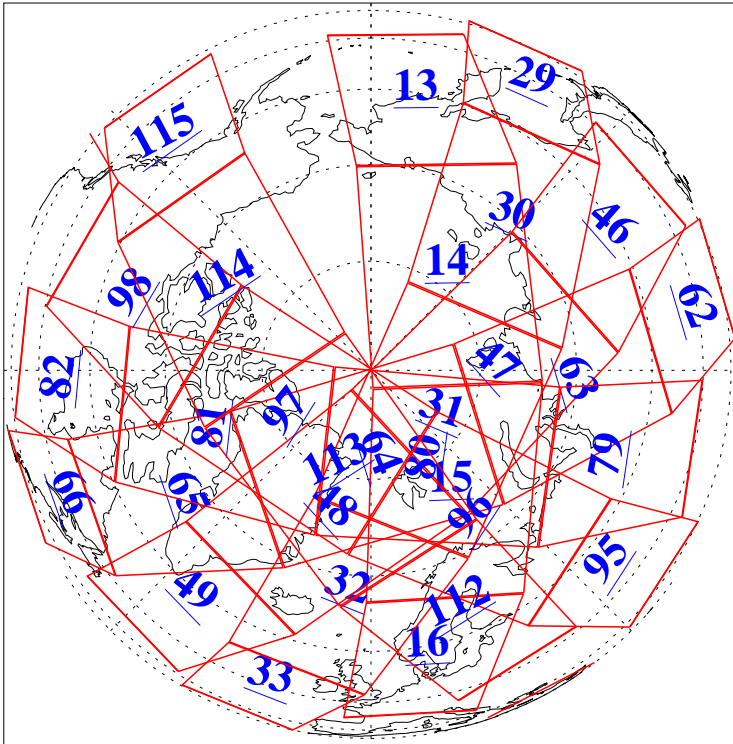

L1B Availability
AMSU Granules: 240
HSB Granules: 0
AIRS Granules: 240

5 Apr 2016
DoY 96
Aqua Day 5085
Granules: 1 to 120

Granules: 121 to 240

Legend: AMSU Available, HSB Available, AIRS Available

L1B Availability
AMSU Granules: 240
HSB Granules: 0
AIRS Granules: 240

5 Apr 2016
DoY 96
Aqua Day 5085

Ascending Granules

Descending Granules

Legend: AMSU Available, HSB Available, AIRS Available

L1B Availability
 AMSU Granules: 240
 HSB Granules: 0
 AIRS Granules: 240

5 Apr 2016
 DoY 96
 Aqua Day 5085

Northern Hemisphere Granules

Southern Hemisphere Granules

Legend: AMSU Available, HSB Available, AIRS Available