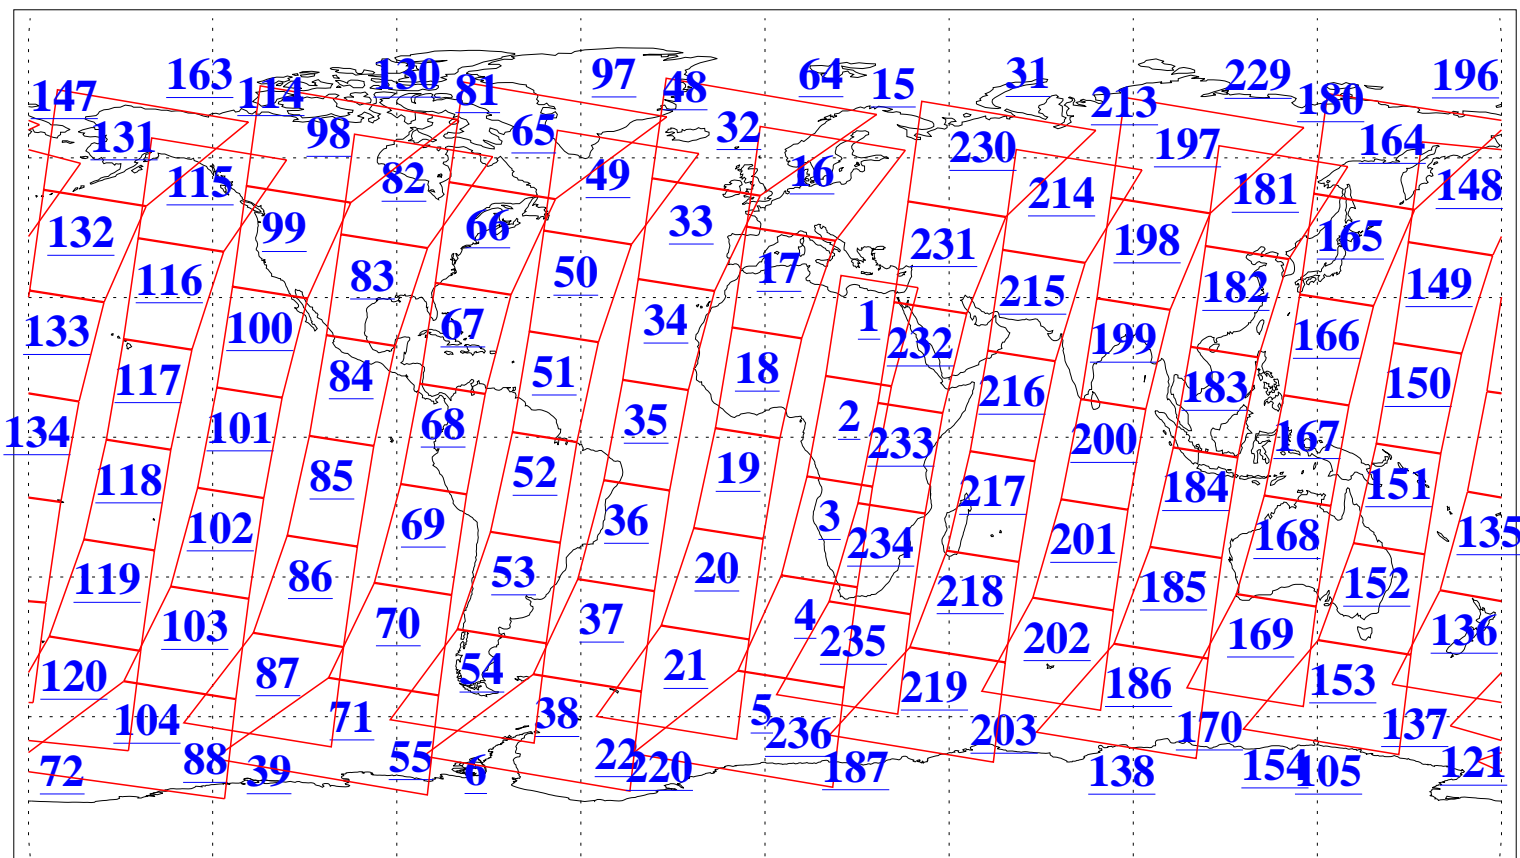

L1B Availability
AMSU Granules: 240
HSB Granules: 0
AIRS Granules: 240

5 Apr 2016
DoY 96
Aqua Day 5085
Granules: 1 to 120

Granules: 121 to 240

Legend: AMSU Available, HSB Available, AIRS Available

L1B Availability
AMSU Granules: 240
HSB Granules: 0
AIRS Granules: 240

5 Apr 2016
DoY 96
Aqua Day 5085

Ascending Granules

Descending Granules

Legend: AMSU Available, HSB Available, AIRS Available

L1B Availability
 AMSU Granules: 240
 HSB Granules: 0
 AIRS Granules: 240

5 Apr 2016
 DoY 96
 Aqua Day 5085

Northern Hemisphere Granules

Southern Hemisphere Granules

Legend: AMSU Available, HSB Available, AIRS Available