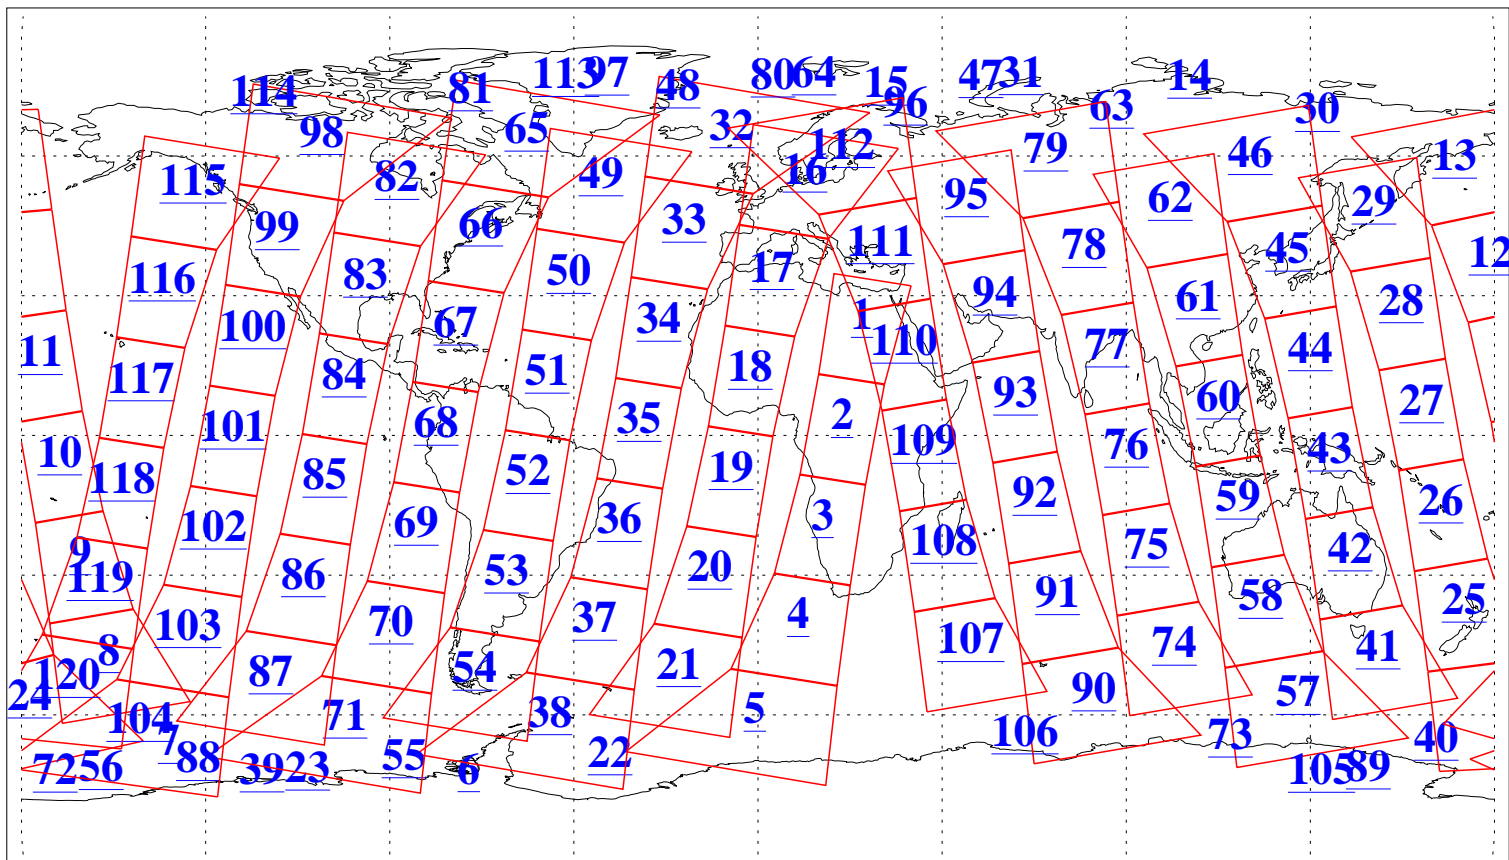

L1B Availability
AMSU Granules: 240
HSB Granules: 0
AIRS Granules: 240

5 Apr 2016
DoY 96
Aqua Day 5085
Granules: 1 to 120

Granules: 121 to 240

Legend: AMSU Available, HSB Available, AIRS Available

L1B Availability
AMSU Granules: 240
HSB Granules: 0
AIRS Granules: 240

5 Apr 2016
DoY 96
Aqua Day 5085

Ascending Granules

Descending Granules

Legend: AMSU Available, HSB Available, AIRS Available

L1B Availability
 AMSU Granules: 240
 HSB Granules: 0
 AIRS Granules: 240

5 Apr 2016
 DoY 96
 Aqua Day 5085

Northern Hemisphere Granules

Southern Hemisphere Granules

Legend: AMSU Available, HSB Available, AIRS Available