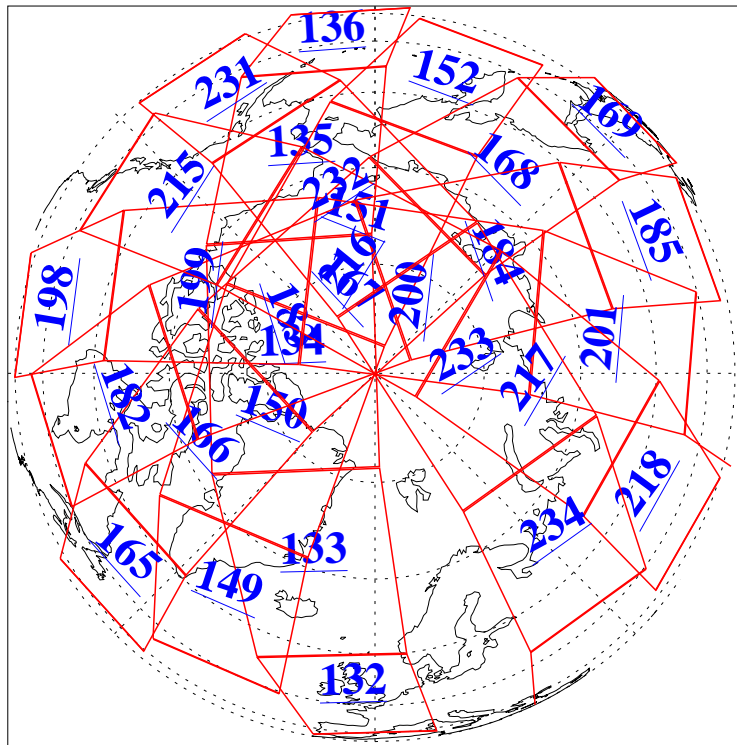

L1B Availability
AMSU Granules: 240
HSB Granules: 0
AIRS Granules: 240

1 Apr 2016
DoY 92
Aqua Day 5081
Granules: 1 to 120

Granules: 121 to 240

Legend: AMSU Available, HSB Available, AIRS Available

L1B Availability
AMSU Granules: 240
HSB Granules: 0
AIRS Granules: 240

1 Apr 2016
DoY 92
Aqua Day 5081
Ascending Granules

Descending Granules

Legend: AMSU Available, HSB Available, AIRS Available

L1B Availability
 AMSU Granules: 240
 HSB Granules: 0
 AIRS Granules: 240

1 Apr 2016
 DoY 92
 Aqua Day 5081

Northern Hemisphere Granules

Southern Hemisphere Granules

Legend: AMSU Available, HSB Available, AIRS Available