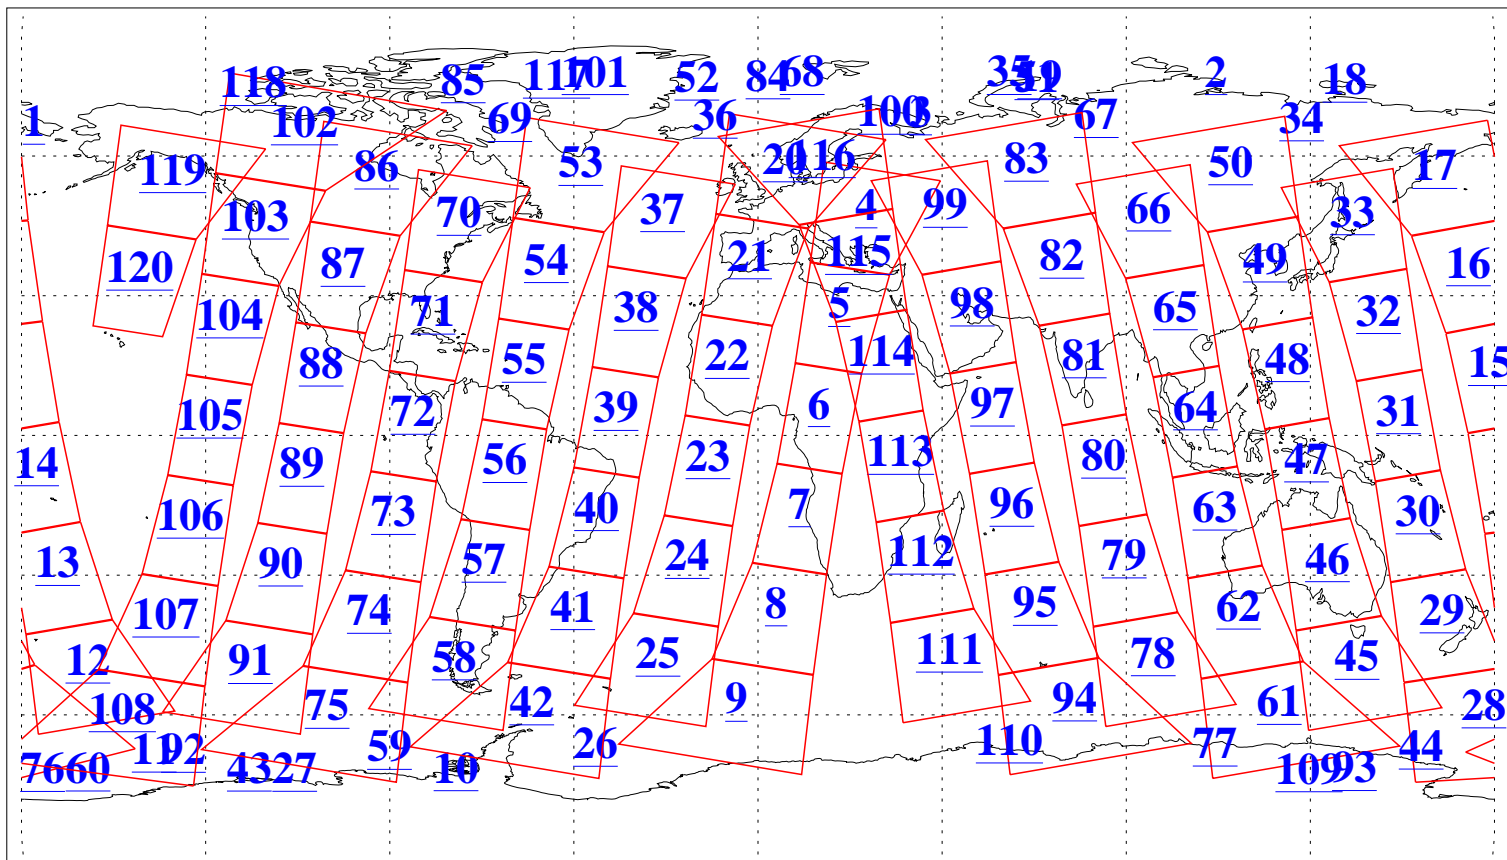

L1B Availability
AMSU Granules: 240
HSB Granules: 0
AIRS Granules: 240

1 Apr 2016
DoY 92
Aqua Day 5081
Granules: 1 to 120

Granules: 121 to 240

Legend: AMSU Available, HSB Available, AIRS Available

L1B Availability
AMSU Granules: 240
HSB Granules: 0
AIRS Granules: 240

1 Apr 2016
DoY 92
Aqua Day 5081
Ascending Granules

Descending Granules

Legend: AMSU Available, HSB Available, AIRS Available

L1B Availability
 AMSU Granules: 240
 HSB Granules: 0
 AIRS Granules: 240

1 Apr 2016
 DoY 92
 Aqua Day 5081

Northern Hemisphere Granules

Southern Hemisphere Granules

Legend: AMSU Available, HSB Available, AIRS Available