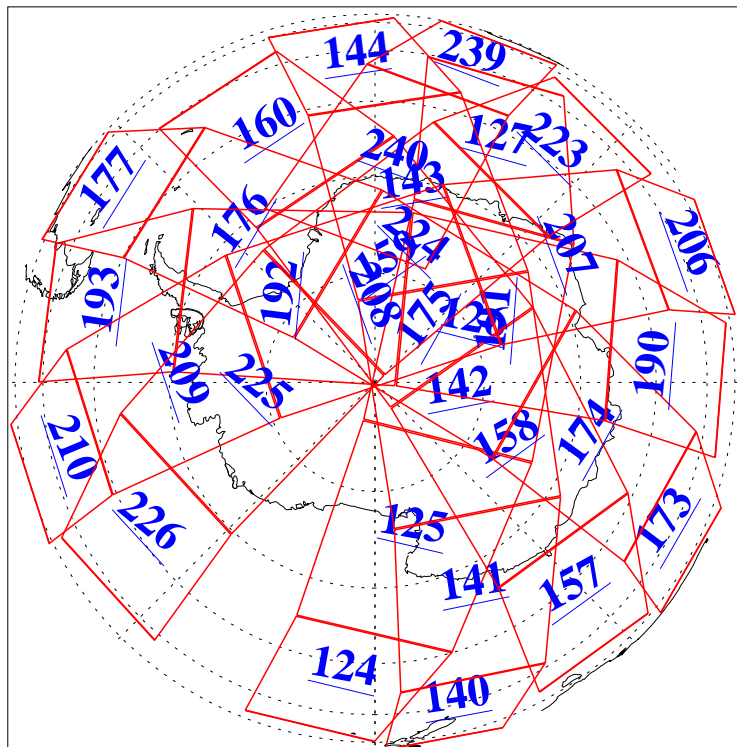

L1B Availability
AMSU Granules: 240
HSB Granules: 0
AIRS Granules: 240

1 Apr 2016
DoY 92
Aqua Day 5081
Granules: 1 to 120

Granules: 121 to 240

Legend: AMSU Available, HSB Available, AIRS Available

L1B Availability
AMSU Granules: 240
HSB Granules: 0
AIRS Granules: 240

1 Apr 2016
DoY 92
Aqua Day 5081
Ascending Granules

Descending Granules

Legend: AMSU Available, HSB Available, AIRS Available

L1B Availability
 AMSU Granules: 240
 HSB Granules: 0
 AIRS Granules: 240

1 Apr 2016
 DoY 92
 Aqua Day 5081

Northern Hemisphere Granules

Southern Hemisphere Granules

Legend: AMSU Available, HSB Available, AIRS Available