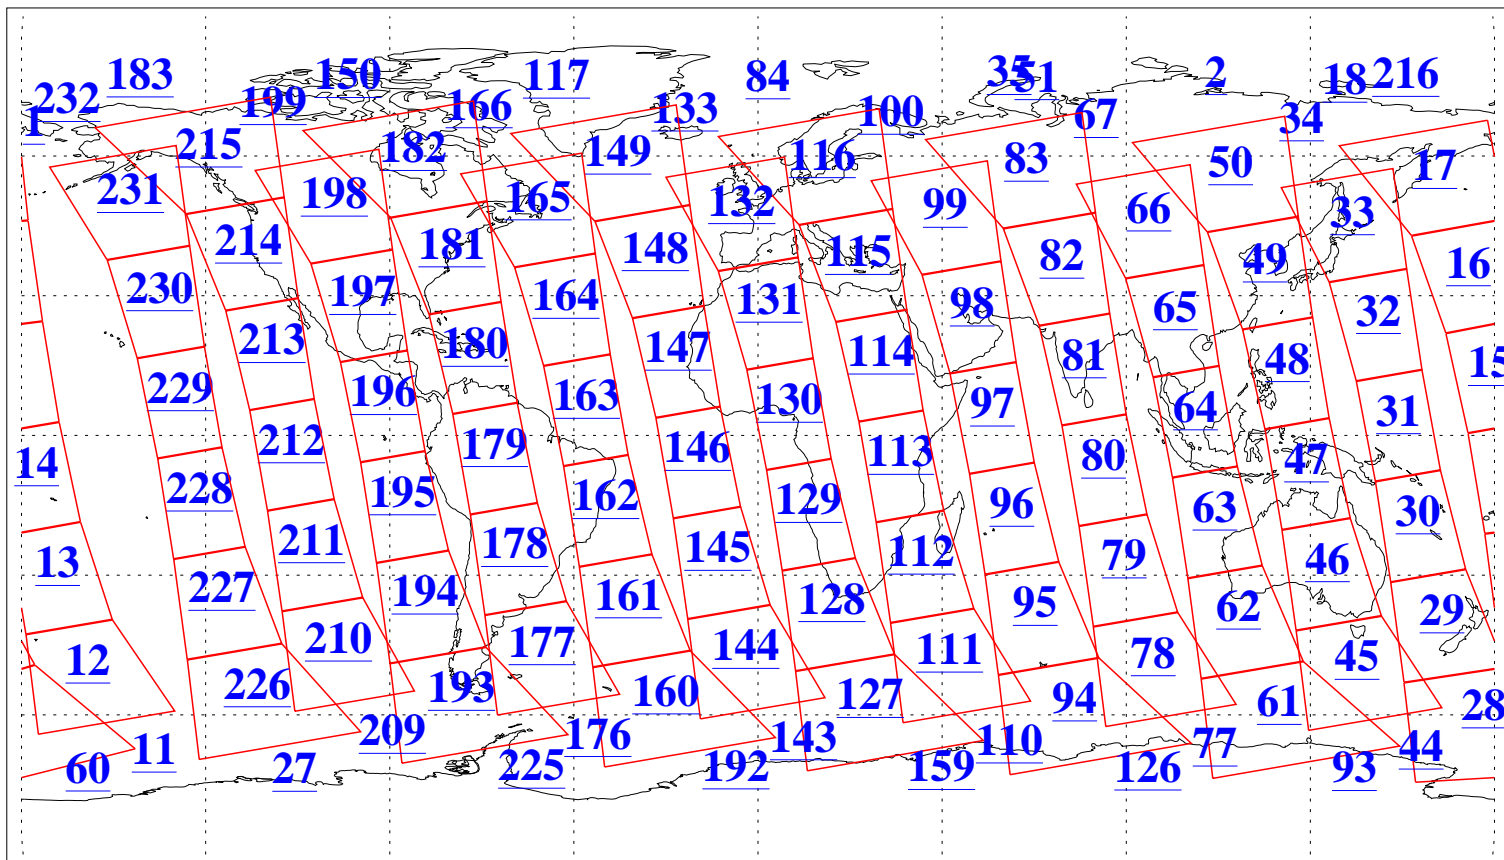

L1B Availability
AMSU Granules: 240
HSB Granules: 0
AIRS Granules: 240

1 Apr 2016
DoY 92
Aqua Day 5081
Granules: 1 to 120

Granules: 121 to 240

Legend: AMSU Available, HSB Available, AIRS Available

L1B Availability
AMSU Granules: 240
HSB Granules: 0
AIRS Granules: 240

1 Apr 2016
DoY 92
Aqua Day 5081
Ascending Granules

Descending Granules

Legend: AMSU Available, HSB Available, AIRS Available

L1B Availability
 AMSU Granules: 240
 HSB Granules: 0
 AIRS Granules: 240

1 Apr 2016
 DoY 92
 Aqua Day 5081

Northern Hemisphere Granules

Southern Hemisphere Granules

Legend: AMSU Available, HSB Available, AIRS Available