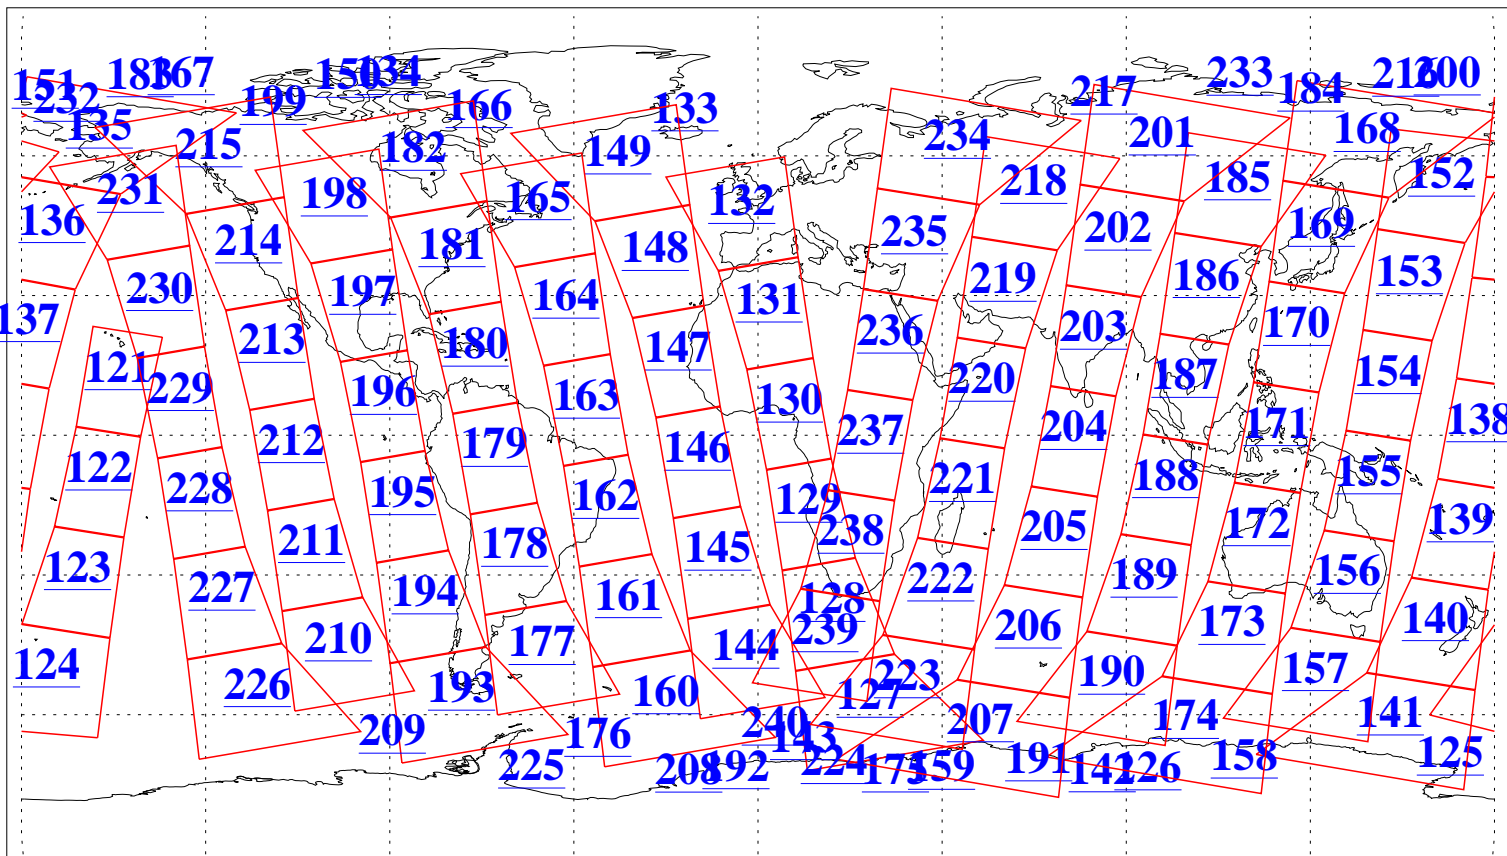

L1B Availability
AMSU Granules: 240
HSB Granules: 0
AIRS Granules: 240

1 Apr 2016
DoY 92
Aqua Day 5081
Granules: 1 to 120

Granules: 121 to 240

Legend: AMSU Available, HSB Available, AIRS Available

L1B Availability
AMSU Granules: 240
HSB Granules: 0
AIRS Granules: 240

1 Apr 2016
DoY 92
Aqua Day 5081
Ascending Granules

Descending Granules

Legend: AMSU Available, HSB Available, AIRS Available

L1B Availability
 AMSU Granules: 240
 HSB Granules: 0
 AIRS Granules: 240

1 Apr 2016
 DoY 92
 Aqua Day 5081

Northern Hemisphere Granules

Southern Hemisphere Granules

Legend: AMSU Available, HSB Available, AIRS Available