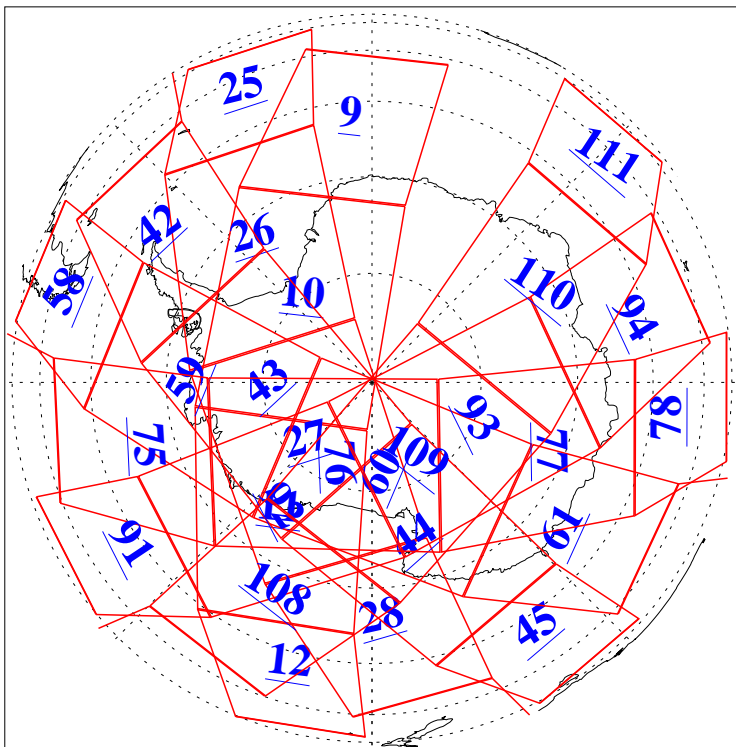

L1B Availability
AMSU Granules: 240
HSB Granules: 0
AIRS Granules: 240

1 Apr 2016
DoY 92
Aqua Day 5081
Granules: 1 to 120

Granules: 121 to 240

Legend: AMSU Available, HSB Available, AIRS Available

L1B Availability
AMSU Granules: 240
HSB Granules: 0
AIRS Granules: 240

1 Apr 2016
DoY 92
Aqua Day 5081
Ascending Granules

Descending Granules

Legend: AMSU Available, HSB Available, AIRS Available

L1B Availability
 AMSU Granules: 240
 HSB Granules: 0
 AIRS Granules: 240

1 Apr 2016
 DoY 92
 Aqua Day 5081

Northern Hemisphere Granules

Southern Hemisphere Granules

Legend: AMSU Available, HSB Available, AIRS Available