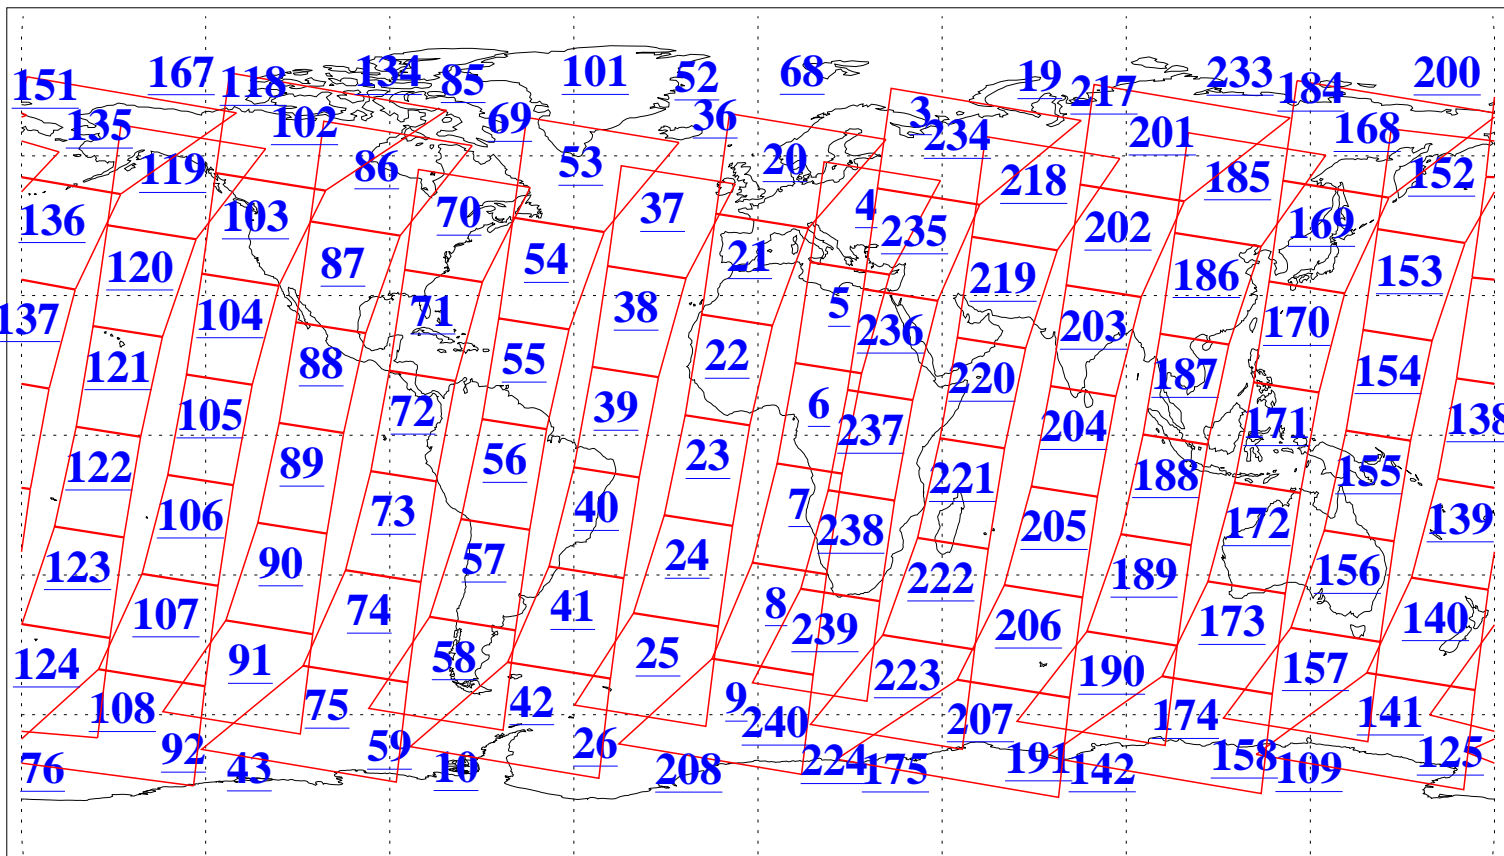

L1B Availability
AMSU Granules: 240
HSB Granules: 0
AIRS Granules: 240

1 Apr 2016
DoY 92
Aqua Day 5081
Granules: 1 to 120

Granules: 121 to 240

Legend: AMSU Available, HSB Available, AIRS Available

L1B Availability
AMSU Granules: 240
HSB Granules: 0
AIRS Granules: 240

1 Apr 2016
DoY 92
Aqua Day 5081
Ascending Granules

Descending Granules

Legend: AMSU Available, HSB Available, AIRS Available

L1B Availability
 AMSU Granules: 240
 HSB Granules: 0
 AIRS Granules: 240

1 Apr 2016
 DoY 92
 Aqua Day 5081

Northern Hemisphere Granules

Southern Hemisphere Granules

Legend: AMSU Available, HSB Available, AIRS Available