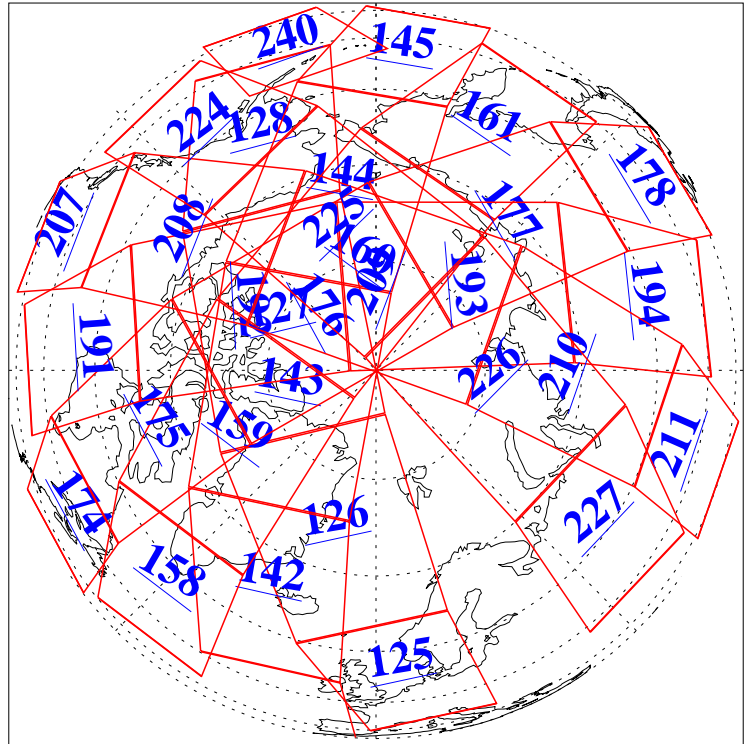

L1B Availability  
AMSU Granules: 240  
HSB Granules: 0  
AIRS Granules: 240

31 Mar 2016  
DoY 91  
Aqua Day 5080

Ascending Granules

Descending Granules

Legend: AMSU Available, HSB Available, AIRS Available

### Northern Hemisphere Granules

### Southern Hemisphere Granules

Legend: AMSU Available, HSB Available, AIRS Available