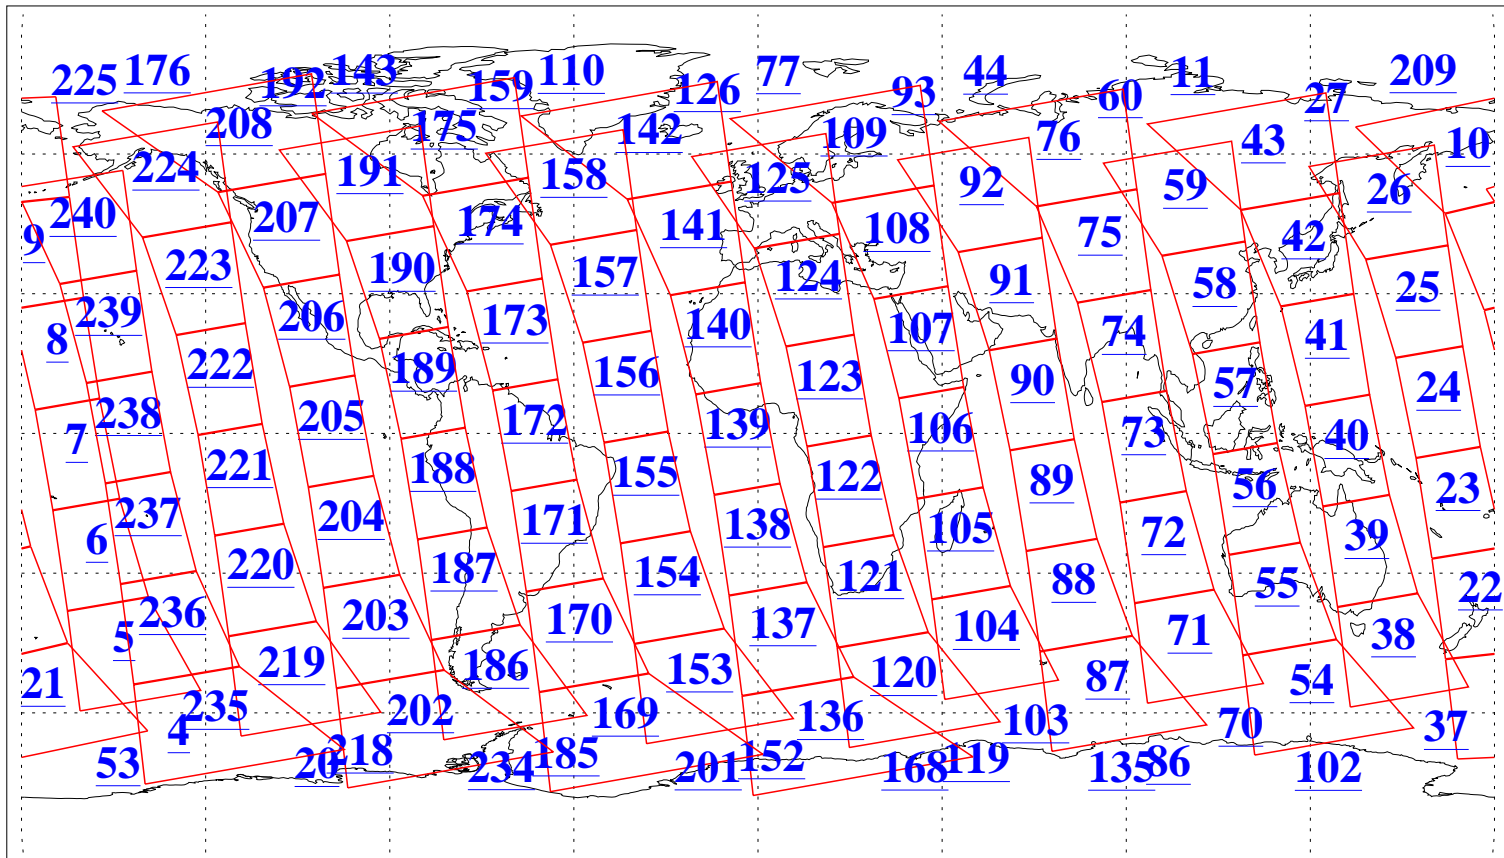

L1B Availability  
AMSU Granules: 240  
HSB Granules: 0  
AIRS Granules: 240

31 Mar 2016  
DoY 91  
Aqua Day 5080

Ascending Granules

Descending Granules

Legend: AMSU Available, HSB Available, AIRS Available

L1B Availability  
AMSU Granules: 240  
HSB Granules: 0  
AIRS Granules: 240

31 Mar 2016  
DoY 91  
Aqua Day 5080

### Northern Hemisphere Granules