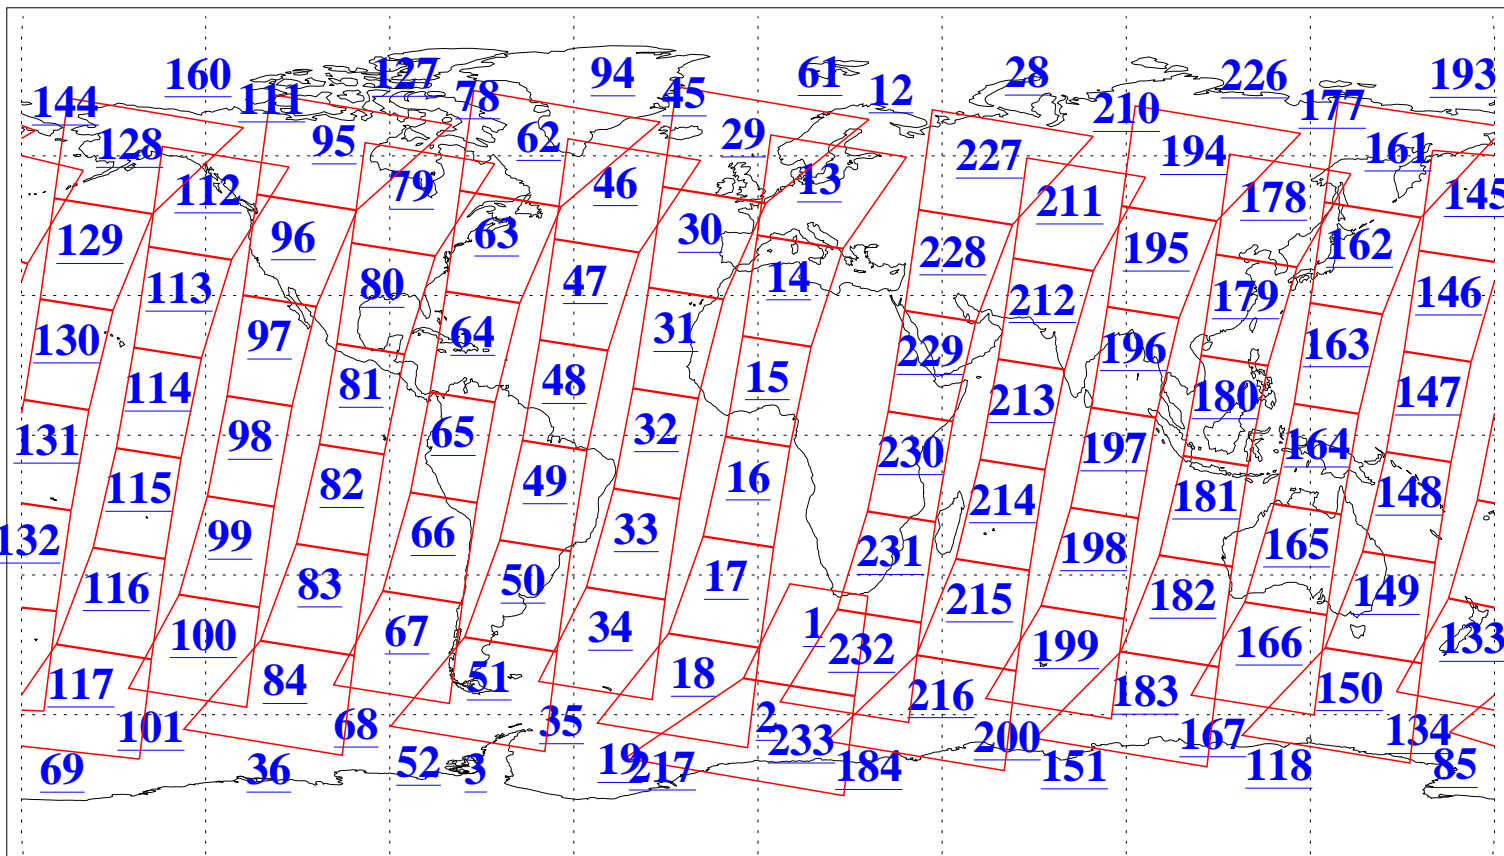

L1B Availability  
AMSU Granules: 240  
HSB Granules: 0  
AIRS Granules: 240

31 Mar 2016  
DoY 91  
Aqua Day 5080

Ascending Granules

Descending Granules

Legend: AMSU Available, HSB Available, AIRS Available

L1B Availability  
AMSU Granules: 240  
HSB Granules: 0  
AIRS Granules: 240

31 Mar 2016  
DoY 91  
Aqua Day 5080

### Northern Hemisphere Granules