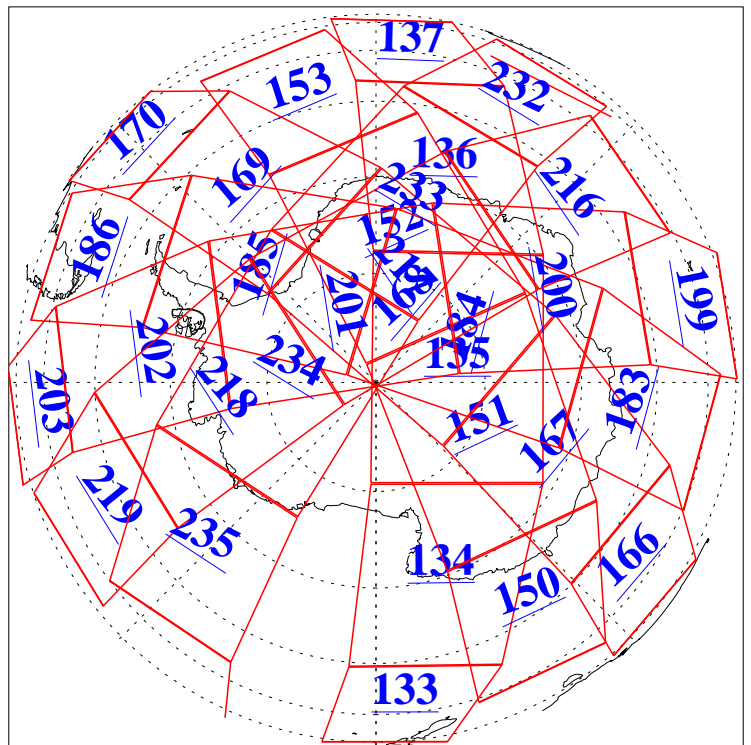

Legend: AMSU Available, HSB Available, AIRS Available