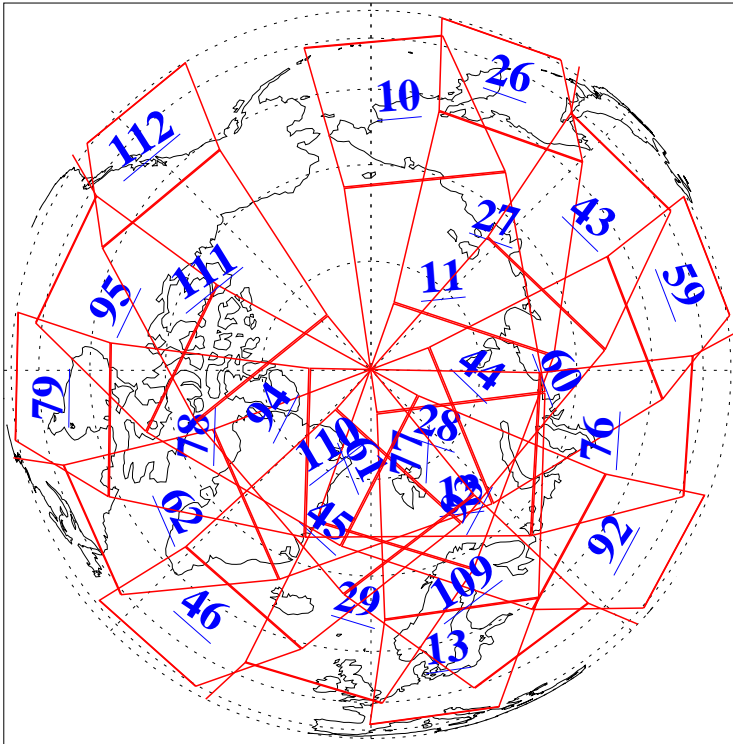

L1B Availability  
AMSU Granules: 240  
HSB Granules: 0  
AIRS Granules: 240

31 Mar 2016  
DoY 91  
Aqua Day 5080

Ascending Granules

Descending Granules

Legend: AMSU Available, HSB Available, AIRS Available

L1B Availability  
AMSU Granules: 240  
HSB Granules: 0  
AIRS Granules: 240

31 Mar 2016  
DoY 91  
Aqua Day 5080

### Northern Hemisphere Granules

### Southern Hemisphere Granules

Legend: AMSU Available, HSB Available, AIRS Available