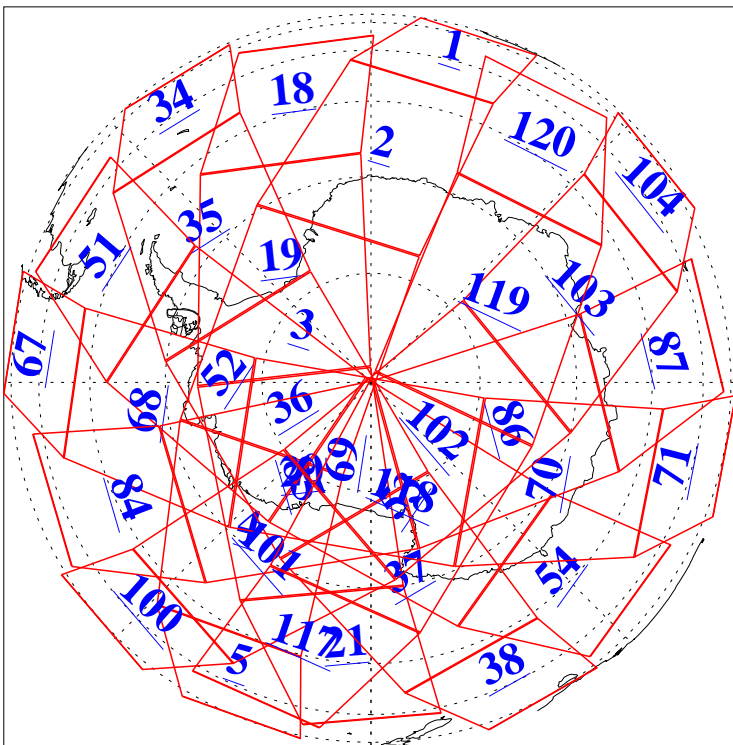

Legend: AMSU Available, HSB Available, AIRS Available