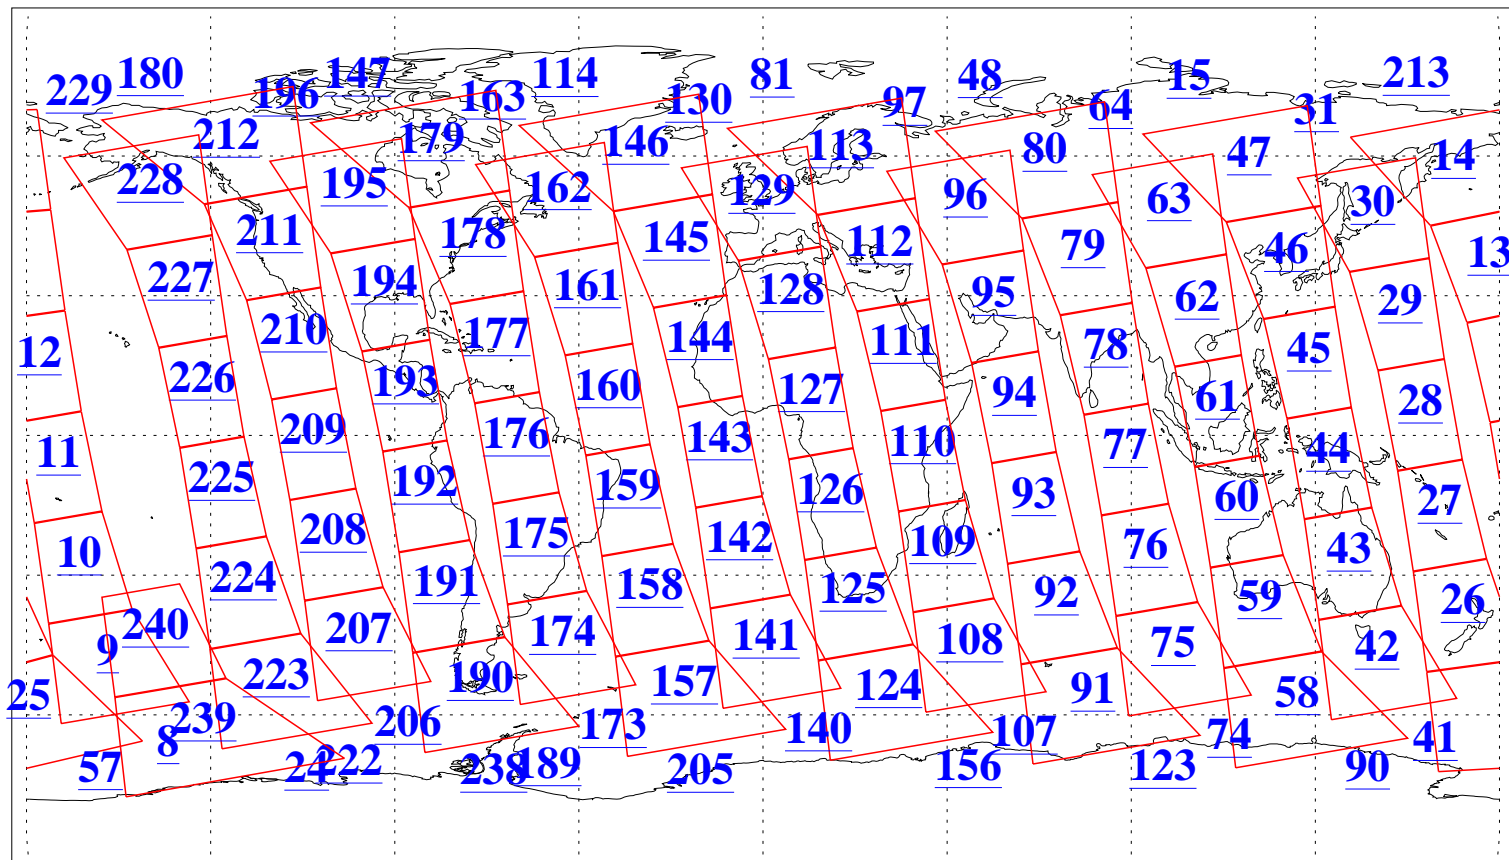

L1B Availability  
AMSU Granules: 240  
HSB Granules: 0  
AIRS Granules: 240

27 Mar 2016  
DoY 87  
Aqua Day 5076  
Granules: 1 to 120

Granules: 121 to 240

Legend: AMSU Available, HSB Available, AIRS Available

L1B Availability  
AMSU Granules: 240  
HSB Granules: 0  
AIRS Granules: 240

27 Mar 2016  
DoY 87  
Aqua Day 5076

Ascending Granules

Descending Granules

Legend: AMSU Available, HSB Available, AIRS Available

L1B Availability  
 AMSU Granules: 240  
 HSB Granules: 0  
 AIRS Granules: 240

27 Mar 2016  
 DoY 87  
 Aqua Day 5076

Northern Hemisphere Granules

Southern Hemisphere Granules

Legend: AMSU Available, HSB Available, AIRS Available