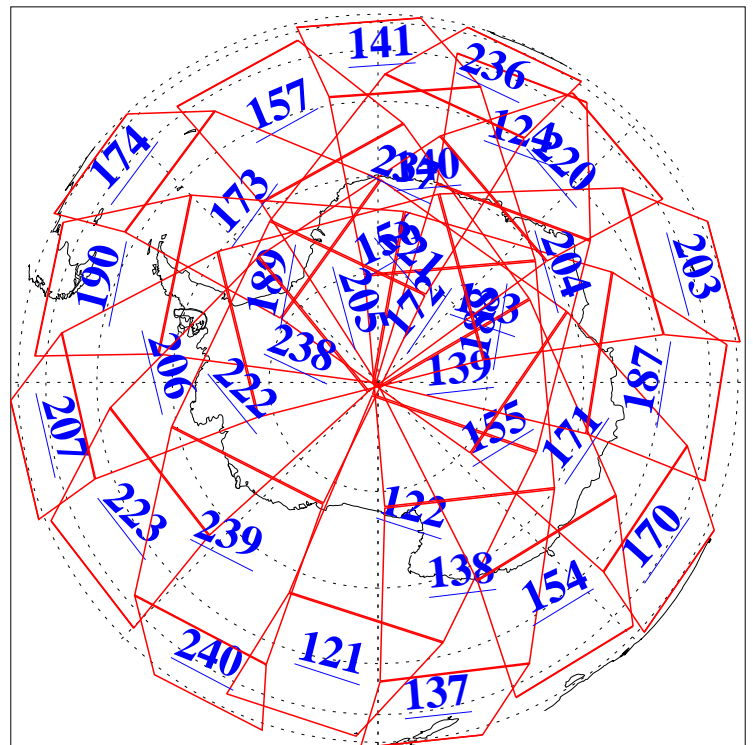

L1B Availability  
AMSU Granules: 240  
HSB Granules: 0  
AIRS Granules: 240

27 Mar 2016  
DoY 87  
Aqua Day 5076  
Granules: 1 to 120

Granules: 121 to 240

Legend: AMSU Available, HSB Available, AIRS Available

L1B Availability  
AMSU Granules: 240  
HSB Granules: 0  
AIRS Granules: 240

27 Mar 2016  
DoY 87  
Aqua Day 5076

Ascending Granules

Descending Granules

Legend: AMSU Available, HSB Available, AIRS Available

L1B Availability  
 AMSU Granules: 240  
 HSB Granules: 0  
 AIRS Granules: 240

27 Mar 2016  
 DoY 87  
 Aqua Day 5076

Northern Hemisphere Granules

Southern Hemisphere Granules

Legend: AMSU Available, HSB Available, AIRS Available