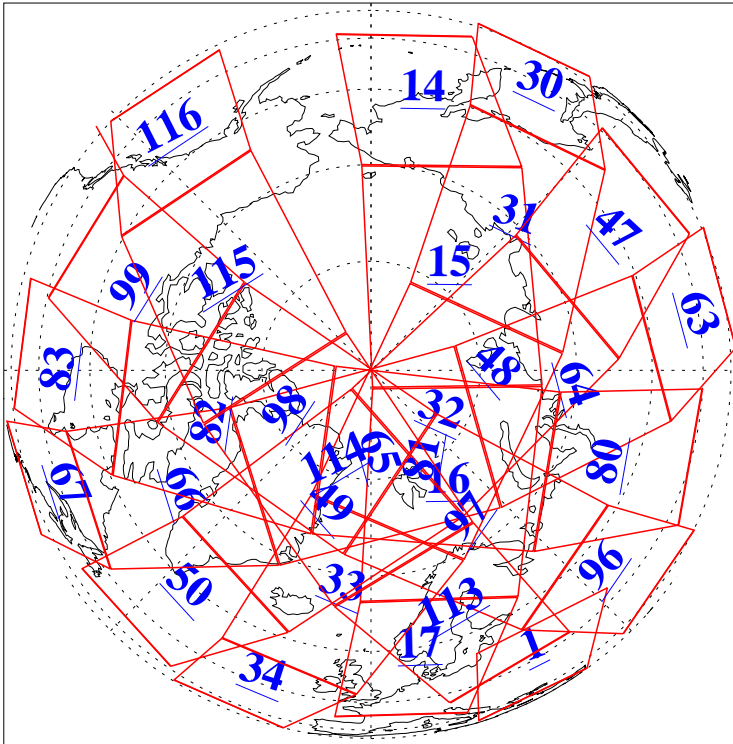

L1B Availability  
AMSU Granules: 240  
HSB Granules: 0  
AIRS Granules: 240

27 Mar 2016  
DoY 87  
Aqua Day 5076  
Granules: 1 to 120

Granules: 121 to 240

Legend: AMSU Available, HSB Available, AIRS Available

L1B Availability  
AMSU Granules: 240  
HSB Granules: 0  
AIRS Granules: 240

27 Mar 2016  
DoY 87  
Aqua Day 5076

Ascending Granules

Descending Granules

Legend: AMSU Available, HSB Available, AIRS Available

L1B Availability  
 AMSU Granules: 240  
 HSB Granules: 0  
 AIRS Granules: 240

27 Mar 2016  
 DoY 87  
 Aqua Day 5076

Northern Hemisphere Granules

Southern Hemisphere Granules

Legend: AMSU Available, HSB Available, AIRS Available