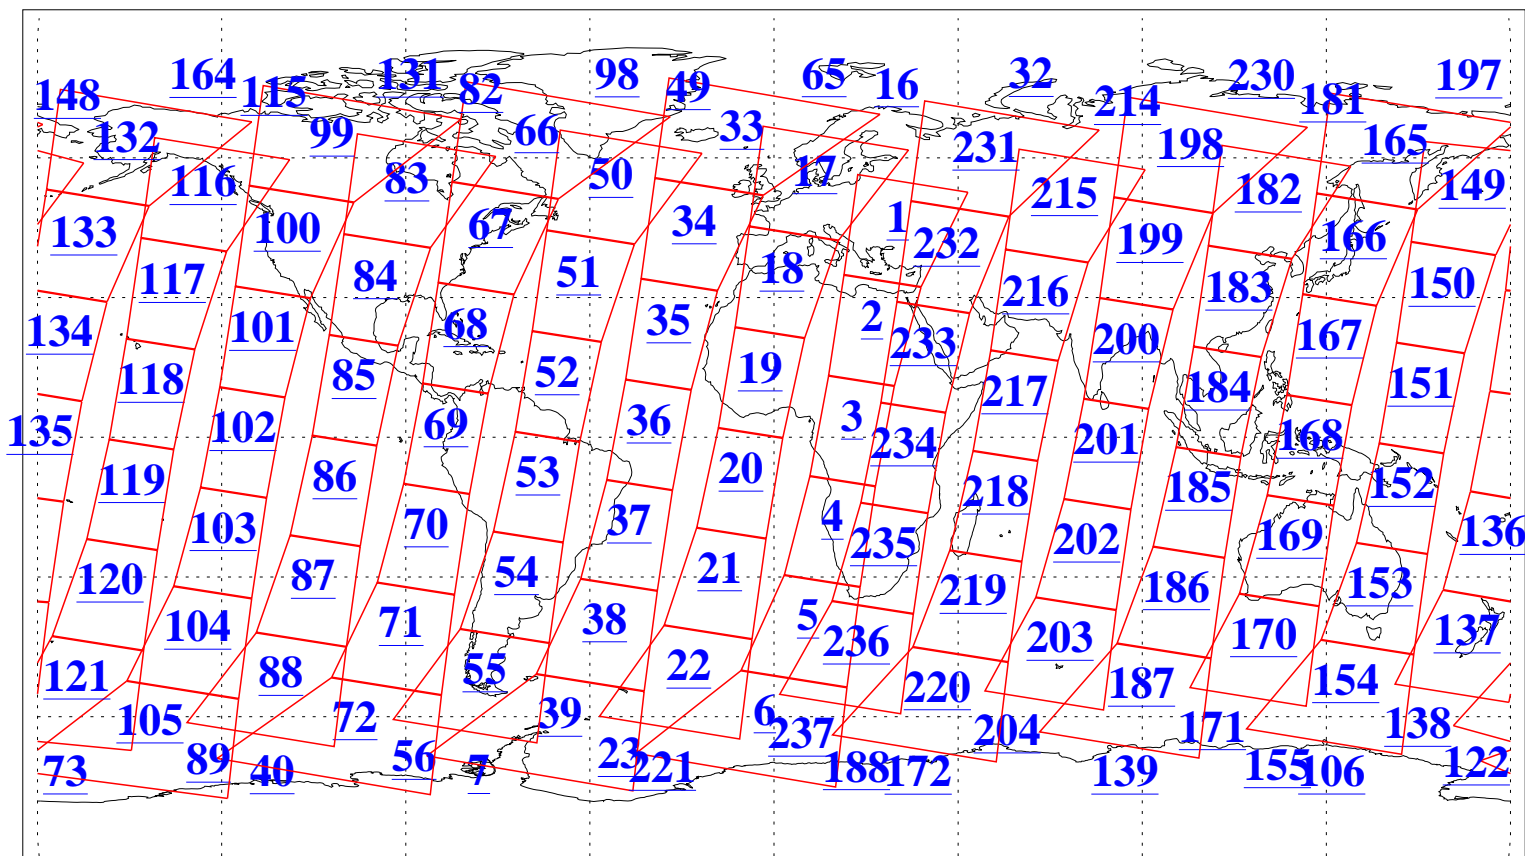

L1B Availability  
AMSU Granules: 240  
HSB Granules: 0  
AIRS Granules: 240

27 Mar 2016  
DoY 87  
Aqua Day 5076  
Granules: 1 to 120

Granules: 121 to 240

Legend: AMSU Available, HSB Available, AIRS Available

L1B Availability  
AMSU Granules: 240  
HSB Granules: 0  
AIRS Granules: 240

27 Mar 2016  
DoY 87  
Aqua Day 5076

Ascending Granules

Descending Granules

Legend: AMSU Available, HSB Available, AIRS Available

L1B Availability  
 AMSU Granules: 240  
 HSB Granules: 0  
 AIRS Granules: 240

27 Mar 2016  
 DoY 87  
 Aqua Day 5076

Northern Hemisphere Granules

Southern Hemisphere Granules

Legend: AMSU Available, HSB Available, AIRS Available