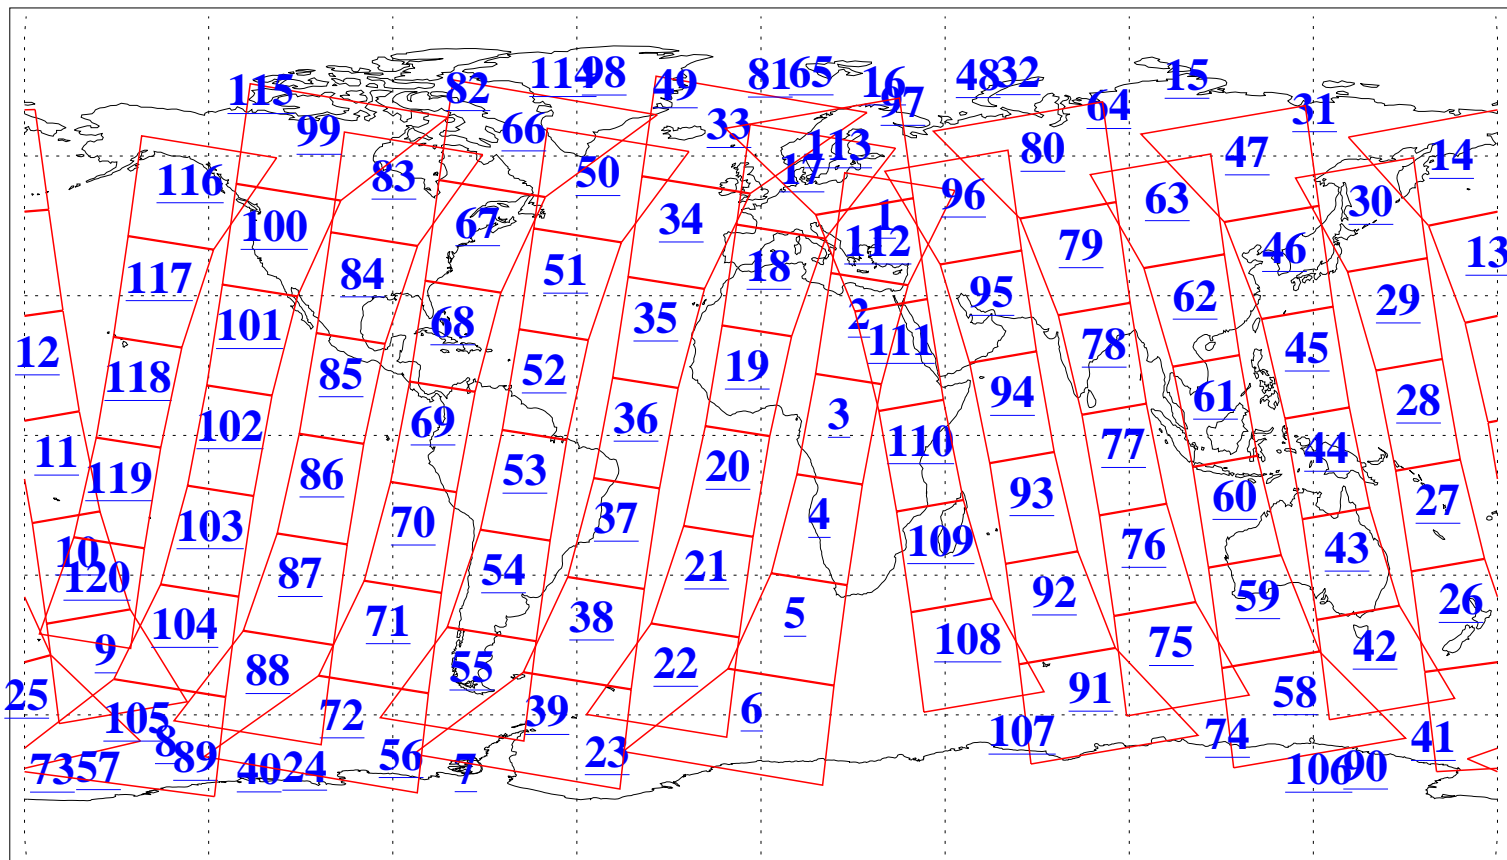

L1B Availability  
AMSU Granules: 240  
HSB Granules: 0  
AIRS Granules: 240

27 Mar 2016  
DoY 87  
Aqua Day 5076  
Granules: 1 to 120

Granules: 121 to 240

Legend: AMSU Available, HSB Available, AIRS Available

L1B Availability  
AMSU Granules: 240  
HSB Granules: 0  
AIRS Granules: 240

27 Mar 2016  
DoY 87  
Aqua Day 5076

Ascending Granules

Descending Granules

Legend: AMSU Available, HSB Available, AIRS Available

L1B Availability  
 AMSU Granules: 240  
 HSB Granules: 0  
 AIRS Granules: 240

27 Mar 2016  
 DoY 87  
 Aqua Day 5076

Northern Hemisphere Granules

Southern Hemisphere Granules

Legend: AMSU Available, HSB Available, AIRS Available