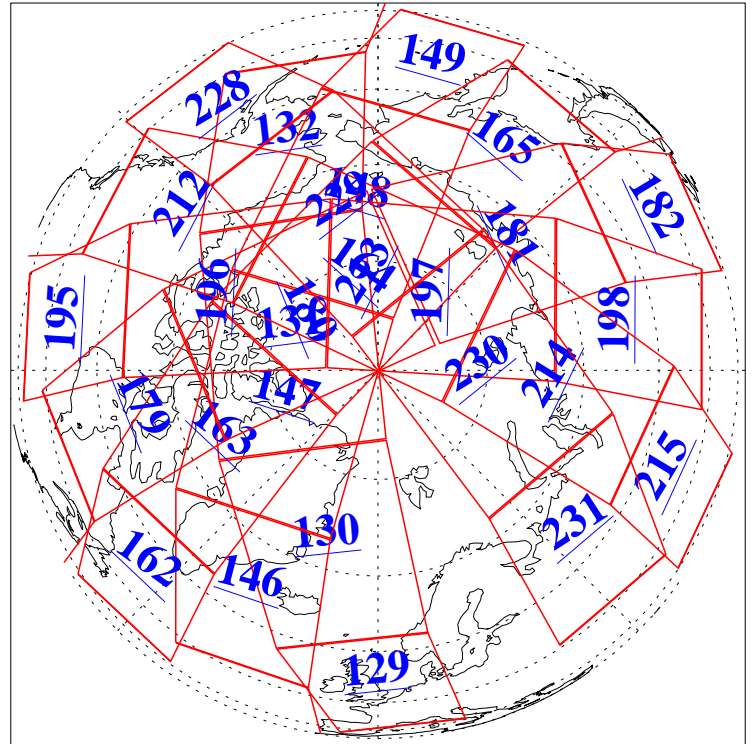

L1B Availability  
AMSU Granules: 240  
HSB Granules: 0  
AIRS Granules: 240

27 Mar 2016  
DoY 87  
Aqua Day 5076  
Granules: 1 to 120

Granules: 121 to 240

Legend: AMSU Available, HSB Available, AIRS Available

L1B Availability  
AMSU Granules: 240  
HSB Granules: 0  
AIRS Granules: 240

27 Mar 2016  
DoY 87  
Aqua Day 5076

Ascending Granules

Descending Granules

Legend: AMSU Available, HSB Available, AIRS Available

L1B Availability  
 AMSU Granules: 240  
 HSB Granules: 0  
 AIRS Granules: 240

27 Mar 2016  
 DoY 87  
 Aqua Day 5076

Northern Hemisphere Granules

Southern Hemisphere Granules

Legend: AMSU Available, HSB Available, AIRS Available