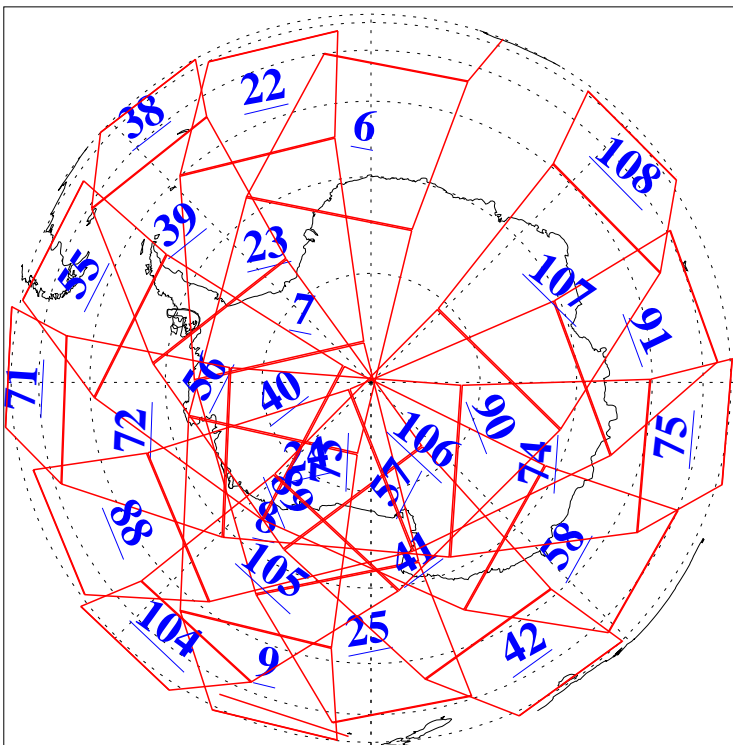

L1B Availability  
AMSU Granules: 240  
HSB Granules: 0  
AIRS Granules: 240

27 Mar 2016  
DoY 87  
Aqua Day 5076  
Granules: 1 to 120

Granules: 121 to 240

Legend: AMSU Available, HSB Available, AIRS Available

L1B Availability  
AMSU Granules: 240  
HSB Granules: 0  
AIRS Granules: 240

27 Mar 2016  
DoY 87  
Aqua Day 5076

Ascending Granules

Descending Granules

Legend: AMSU Available, HSB Available, AIRS Available

L1B Availability  
 AMSU Granules: 240  
 HSB Granules: 0  
 AIRS Granules: 240

27 Mar 2016  
 DoY 87  
 Aqua Day 5076

Northern Hemisphere Granules

Southern Hemisphere Granules

Legend: AMSU Available, HSB Available, AIRS Available