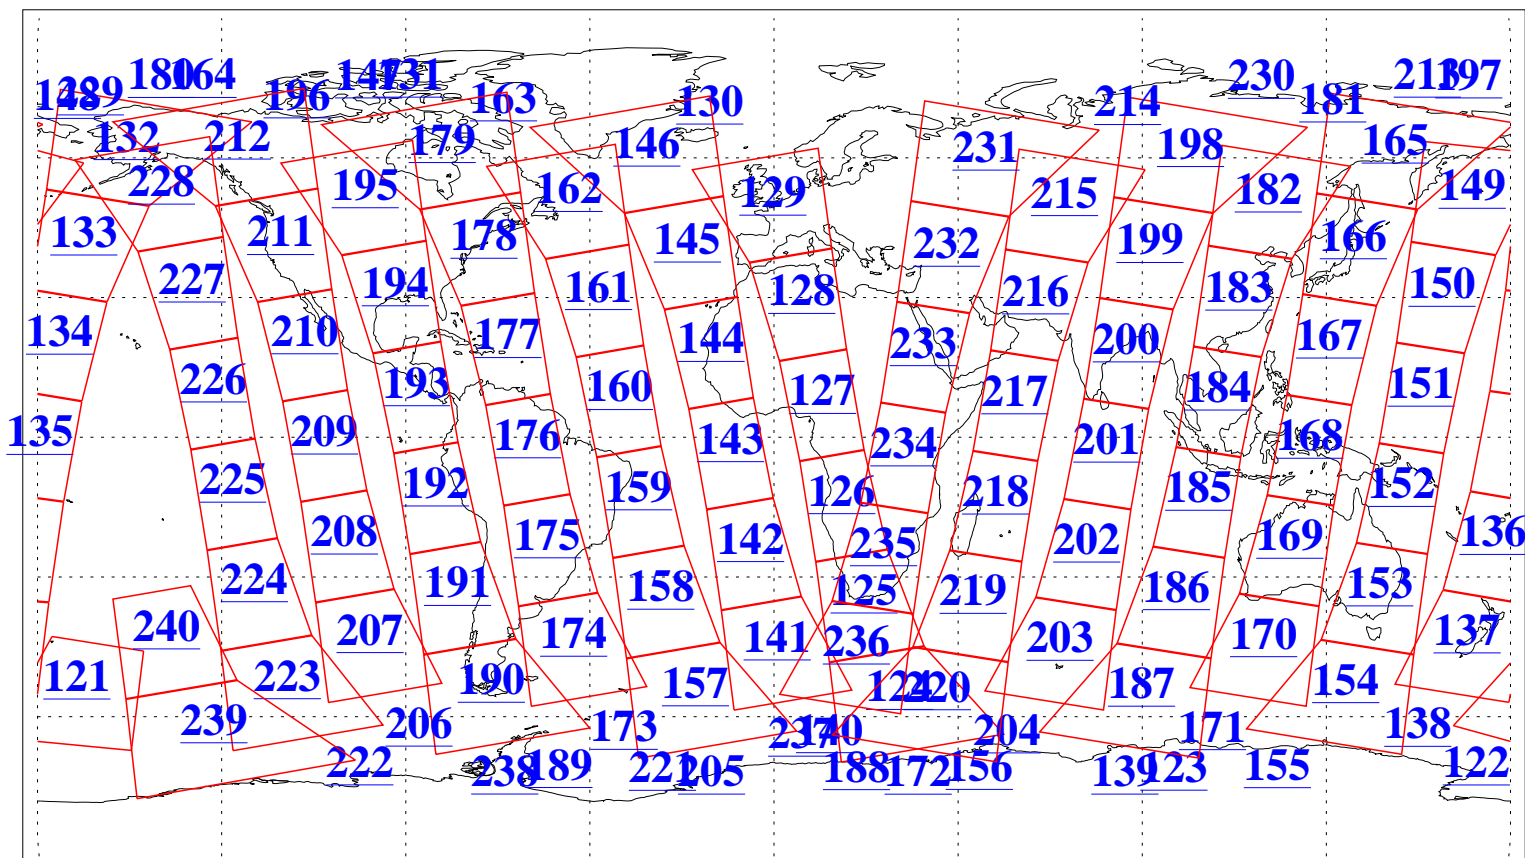

L1B Availability  
AMSU Granules: 240  
HSB Granules: 0  
AIRS Granules: 240

27 Mar 2016  
DoY 87  
Aqua Day 5076  
Granules: 1 to 120

Granules: 121 to 240

Legend: AMSU Available, HSB Available, AIRS Available

L1B Availability  
AMSU Granules: 240  
HSB Granules: 0  
AIRS Granules: 240

27 Mar 2016  
DoY 87  
Aqua Day 5076

Ascending Granules

Descending Granules

Legend: AMSU Available, HSB Available, AIRS Available

L1B Availability  
 AMSU Granules: 240  
 HSB Granules: 0  
 AIRS Granules: 240

27 Mar 2016  
 DoY 87  
 Aqua Day 5076

Northern Hemisphere Granules

Southern Hemisphere Granules

Legend: AMSU Available, HSB Available, AIRS Available