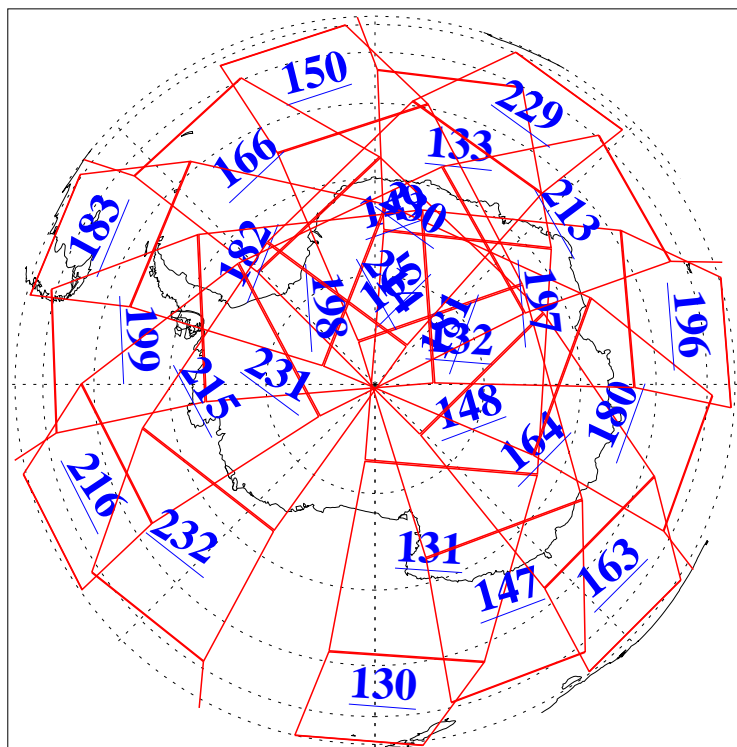

26 Mar 2016
DoY 86
Aqua Day 5075

Ascending Granules

Descending Granules

Legend: AMSU Available, HSB Available, AIRS Available

L1B Availability
 AMSU Granules: 240
 HSB Granules: 0
 AIRS Granules: 240

26 Mar 2016
 DoY 86
 Aqua Day 5075

Northern Hemisphere Granules

Southern Hemisphere Granules

Legend: AMSU Available, HSB Available, AIRS Available