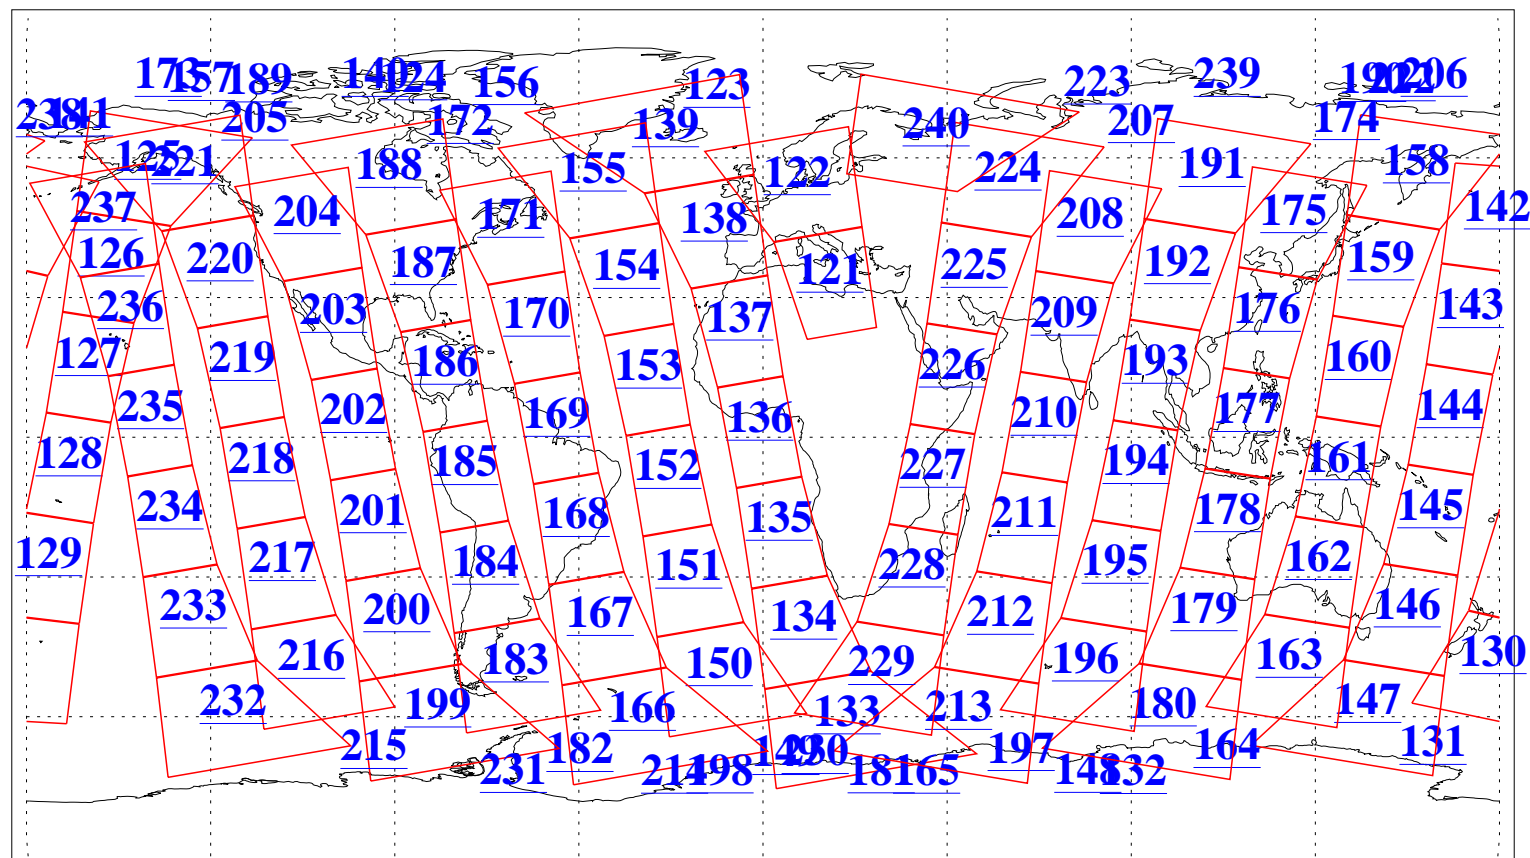

L1B Availability
AMSU Granules: 240
HSB Granules: 0
AIRS Granules: 240

26 Mar 2016
DoY 86
Aqua Day 5075
Granules: 1 to 120

Granules: 121 to 240

Legend: AMSU Available, HSB Available, AIRS Available

L1B Availability
AMSU Granules: 240
HSB Granules: 0
AIRS Granules: 240

26 Mar 2016
DoY 86
Aqua Day 5075

Ascending Granules

Descending Granules

Legend: AMSU Available, HSB Available, AIRS Available

L1B Availability
 AMSU Granules: 240
 HSB Granules: 0
 AIRS Granules: 240

26 Mar 2016
 DoY 86
 Aqua Day 5075