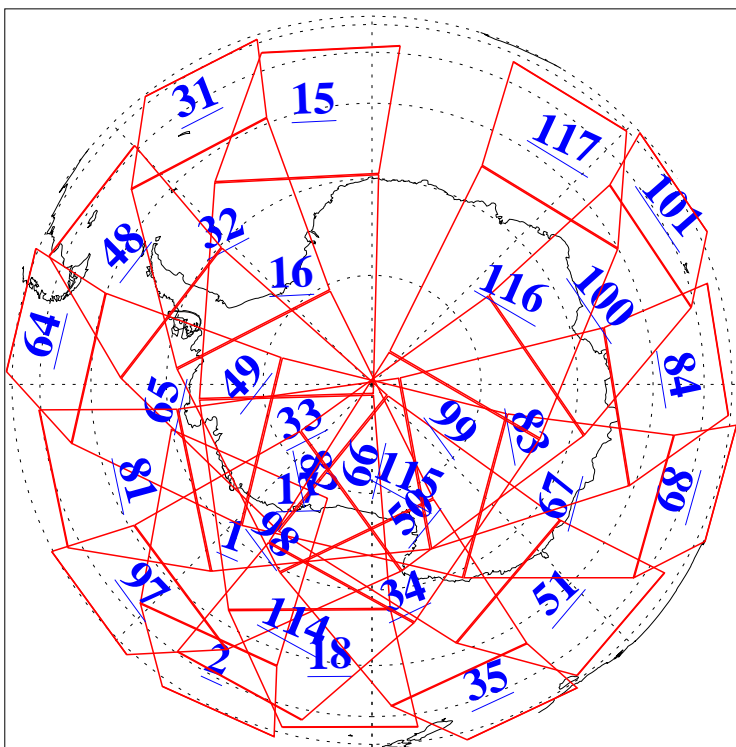

L1B Availability
AMSU Granules: 240
HSB Granules: 0
AIRS Granules: 240

26 Mar 2016
DoY 86
Aqua Day 5075
Granules: 1 to 120

Granules: 121 to 240

Legend: AMSU Available, HSB Available, AIRS Available

L1B Availability
AMSU Granules: 240
HSB Granules: 0
AIRS Granules: 240

26 Mar 2016
DoY 86
Aqua Day 5075

Ascending Granules

Descending Granules

Legend: AMSU Available, HSB Available, AIRS Available

L1B Availability
 AMSU Granules: 240
 HSB Granules: 0
 AIRS Granules: 240

26 Mar 2016
 DoY 86
 Aqua Day 5075

Northern Hemisphere Granules

Southern Hemisphere Granules

Legend: AMSU Available, HSB Available, AIRS Available