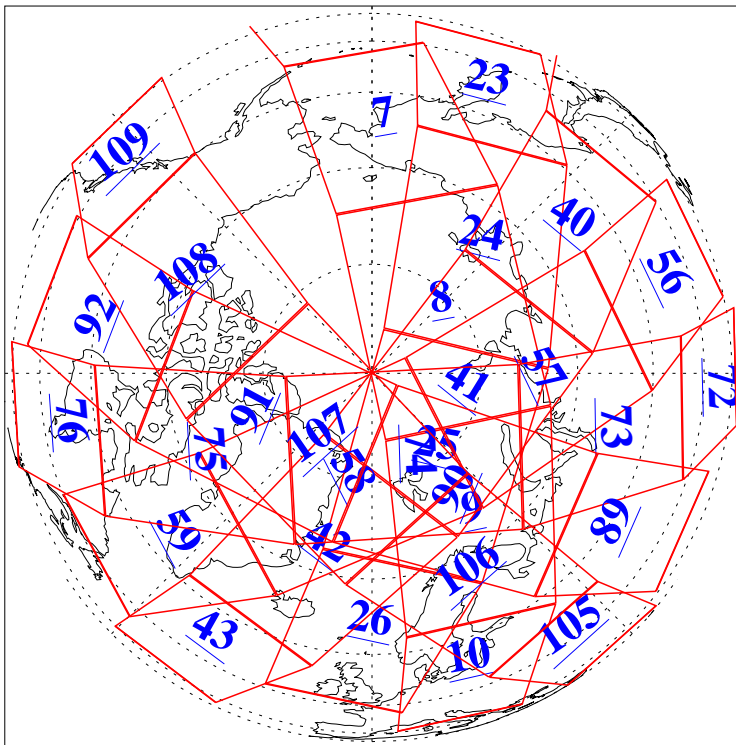

L1B Availability
AMSU Granules: 240
HSB Granules: 0
AIRS Granules: 240

26 Mar 2016
DoY 86
Aqua Day 5075
Granules: 1 to 120

Granules: 121 to 240

Legend: AMSU Available, HSB Available, AIRS Available

L1B Availability
AMSU Granules: 240
HSB Granules: 0
AIRS Granules: 240

26 Mar 2016
DoY 86
Aqua Day 5075

Ascending Granules

Descending Granules

Legend: AMSU Available, HSB Available, AIRS Available

L1B Availability
 AMSU Granules: 240
 HSB Granules: 0
 AIRS Granules: 240

26 Mar 2016
 DoY 86
 Aqua Day 5075

Northern Hemisphere Granules

Southern Hemisphere Granules

Legend: AMSU Available, HSB Available, AIRS Available