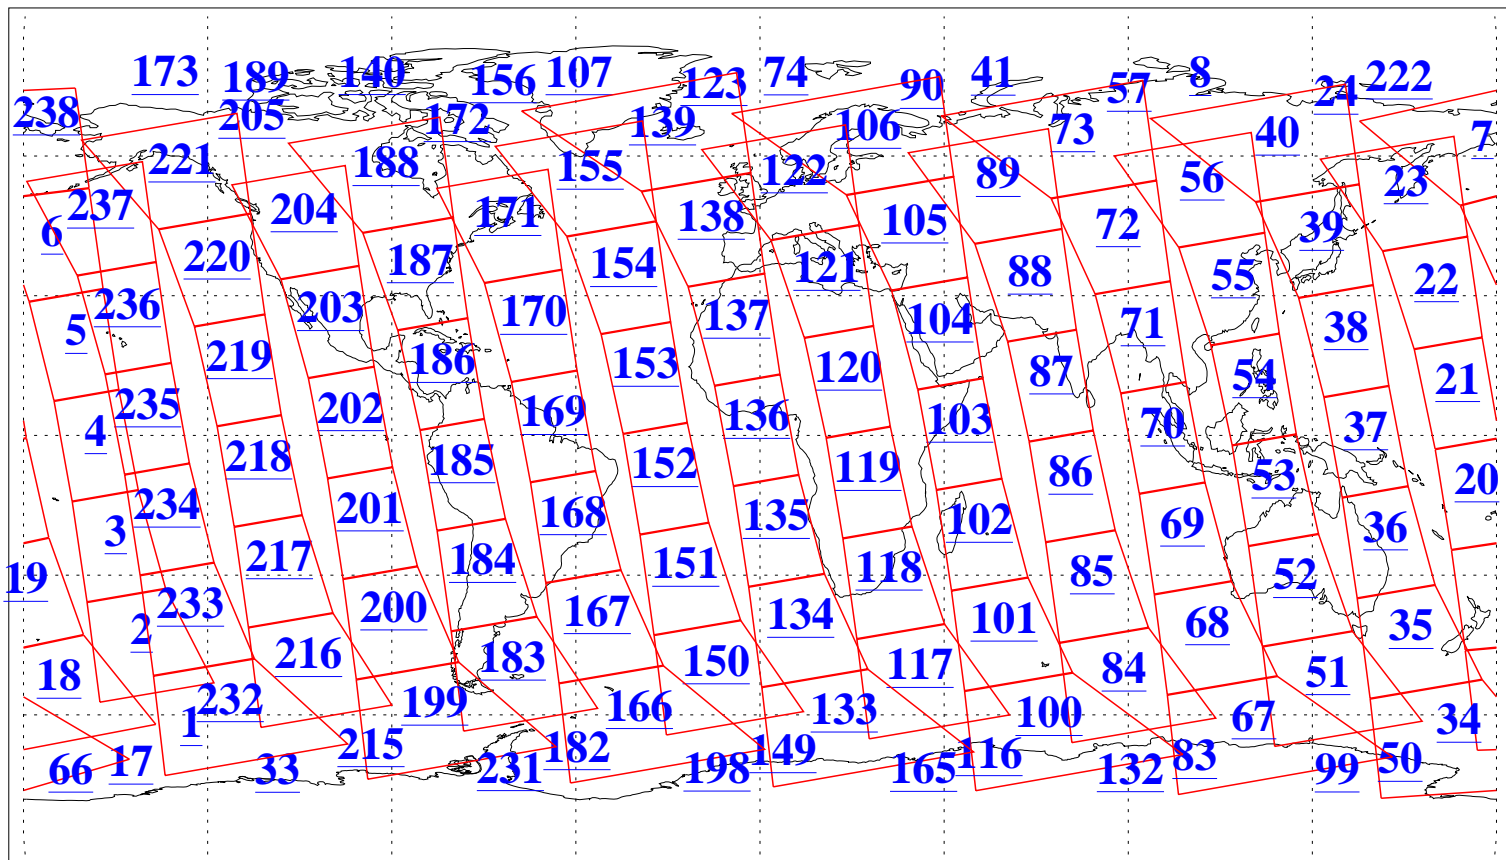

L1B Availability
AMSU Granules: 240
HSB Granules: 0
AIRS Granules: 240

26 Mar 2016
DoY 86
Aqua Day 5075
Granules: 1 to 120

Granules: 121 to 240

Legend: AMSU Available, HSB Available, AIRS Available

L1B Availability
AMSU Granules: 240
HSB Granules: 0
AIRS Granules: 240

26 Mar 2016
DoY 86
Aqua Day 5075

Ascending Granules

Descending Granules

Legend: AMSU Available, HSB Available, AIRS Available

L1B Availability
 AMSU Granules: 240
 HSB Granules: 0
 AIRS Granules: 240

26 Mar 2016
 DoY 86
 Aqua Day 5075

Northern Hemisphere Granules

Southern Hemisphere Granules

Legend: AMSU Available, HSB Available, AIRS Available