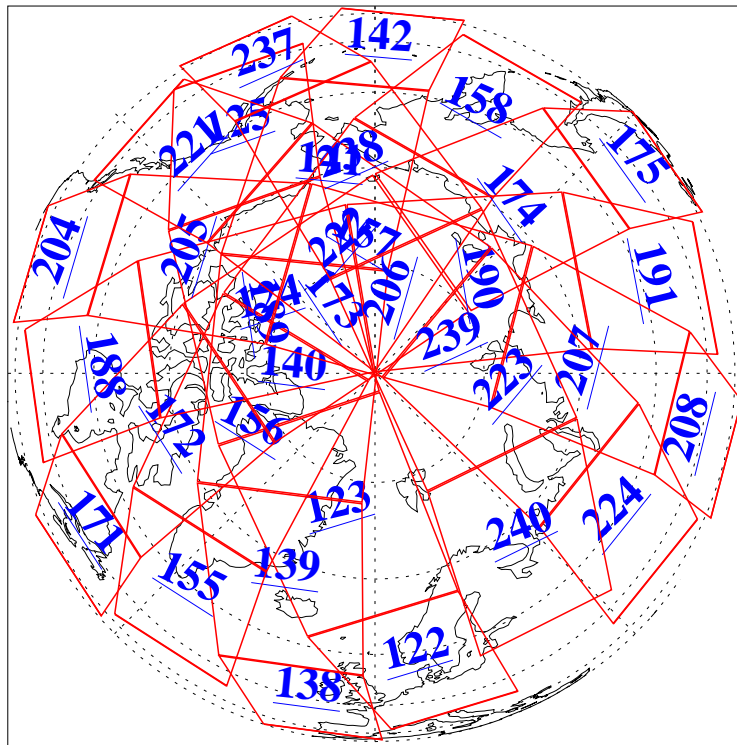

26 Mar 2016
DoY 86
Aqua Day 5075

Ascending Granules

Descending Granules

Legend: AMSU Available, HSB Available, AIRS Available

L1B Availability
 AMSU Granules: 240
 HSB Granules: 0
 AIRS Granules: 240

26 Mar 2016
 DoY 86
 Aqua Day 5075

Northern Hemisphere Granules

Southern Hemisphere Granules

Legend: AMSU Available, HSB Available, AIRS Available