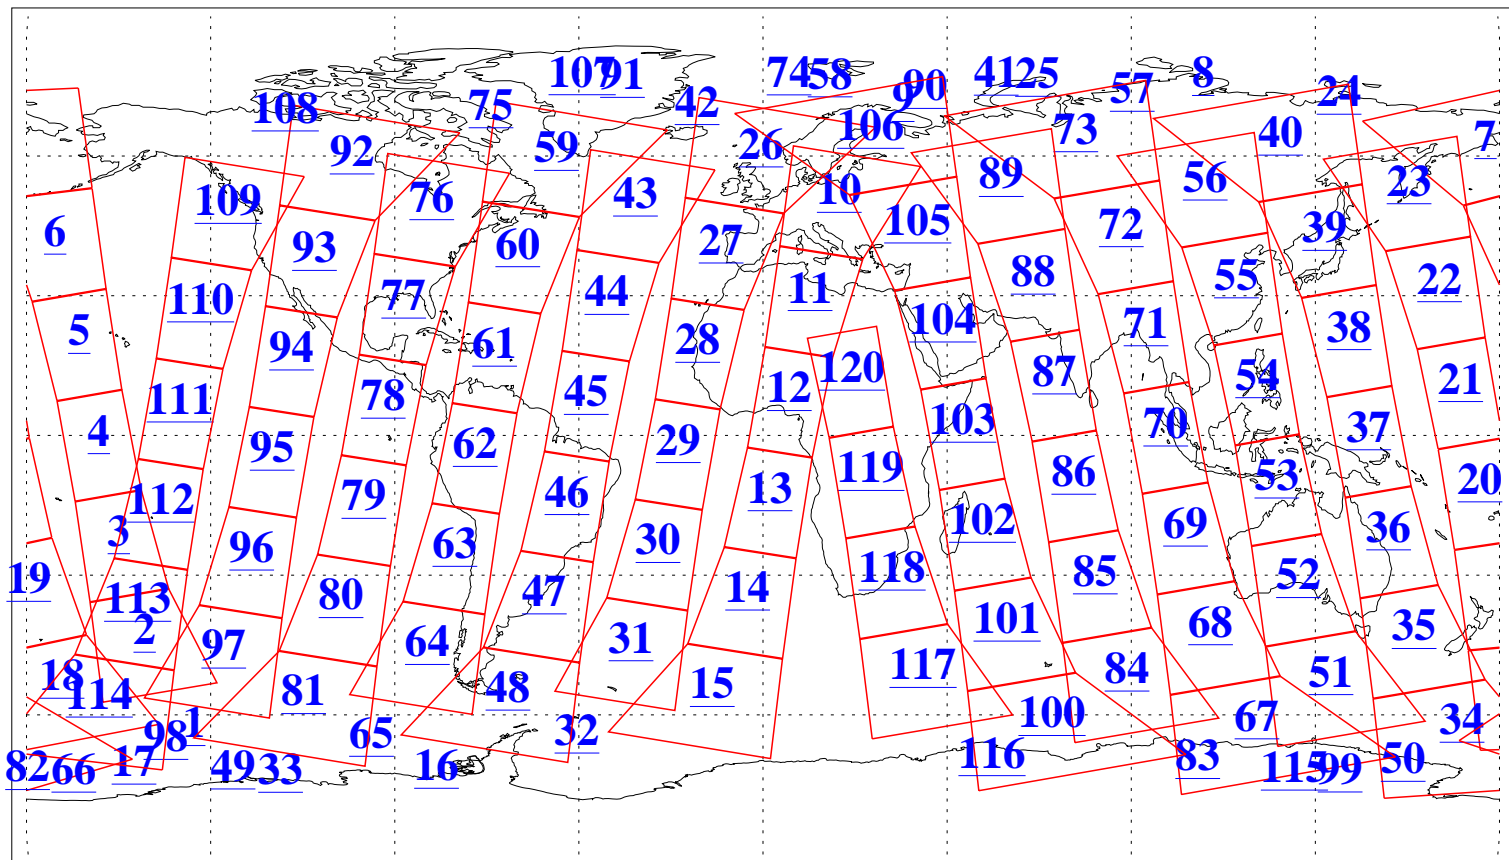

L1B Availability
AMSU Granules: 240
HSB Granules: 0
AIRS Granules: 240

26 Mar 2016
DoY 86
Aqua Day 5075
Granules: 1 to 120

Granules: 121 to 240

Legend: AMSU Available, HSB Available, AIRS Available

L1B Availability
AMSU Granules: 240
HSB Granules: 0
AIRS Granules: 240

26 Mar 2016
DoY 86
Aqua Day 5075

Ascending Granules

Descending Granules

Legend: AMSU Available, HSB Available, AIRS Available

L1B Availability
 AMSU Granules: 240
 HSB Granules: 0
 AIRS Granules: 240

26 Mar 2016
 DoY 86
 Aqua Day 5075

Northern Hemisphere Granules

Southern Hemisphere Granules

Legend: AMSU Available, HSB Available, AIRS Available