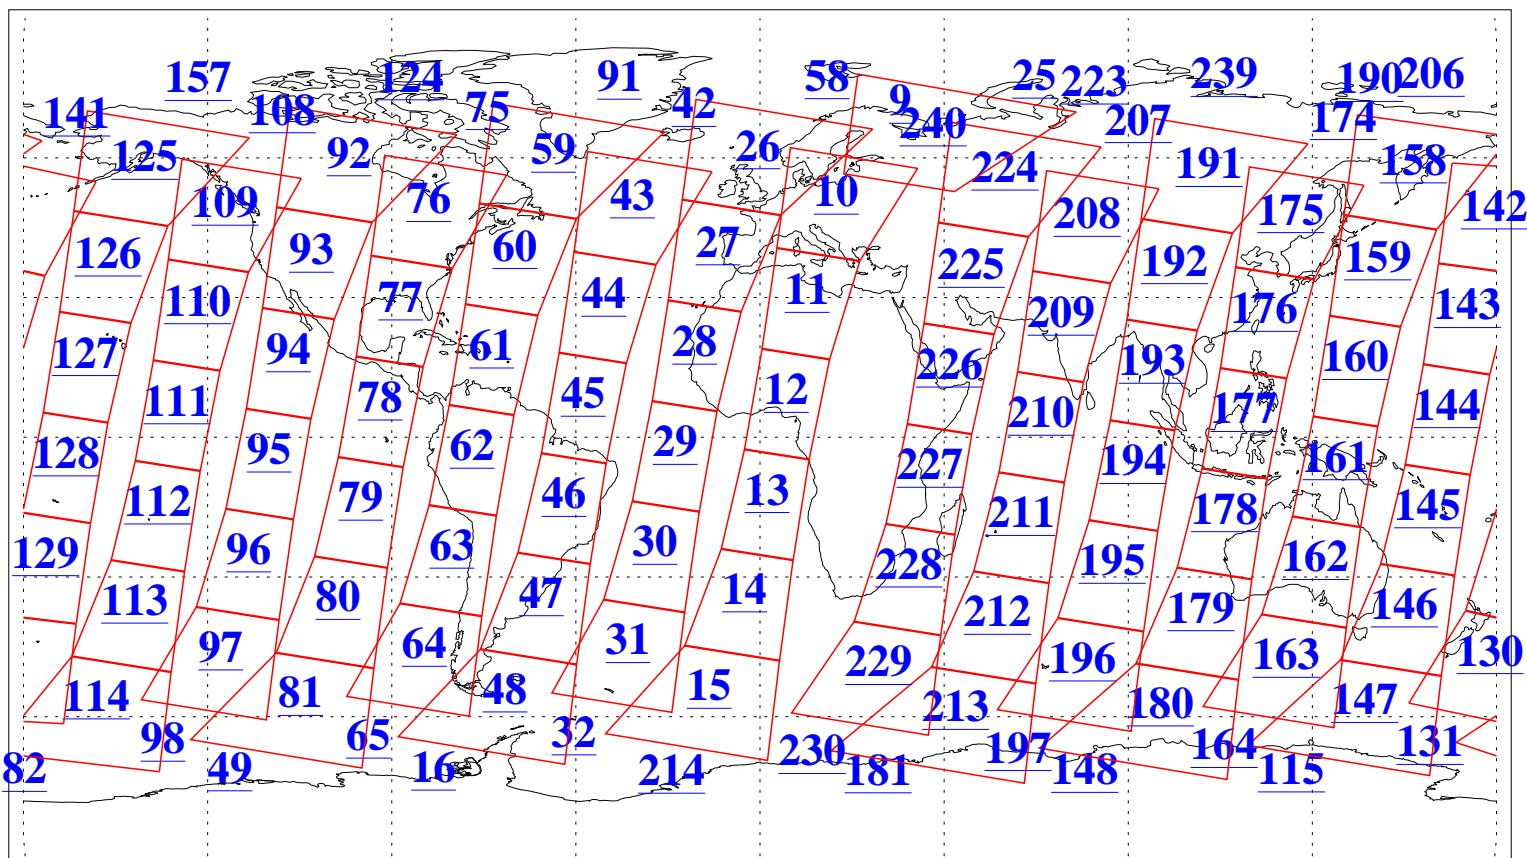

Legend: AMSU Available, HSB Available, AIRS Available