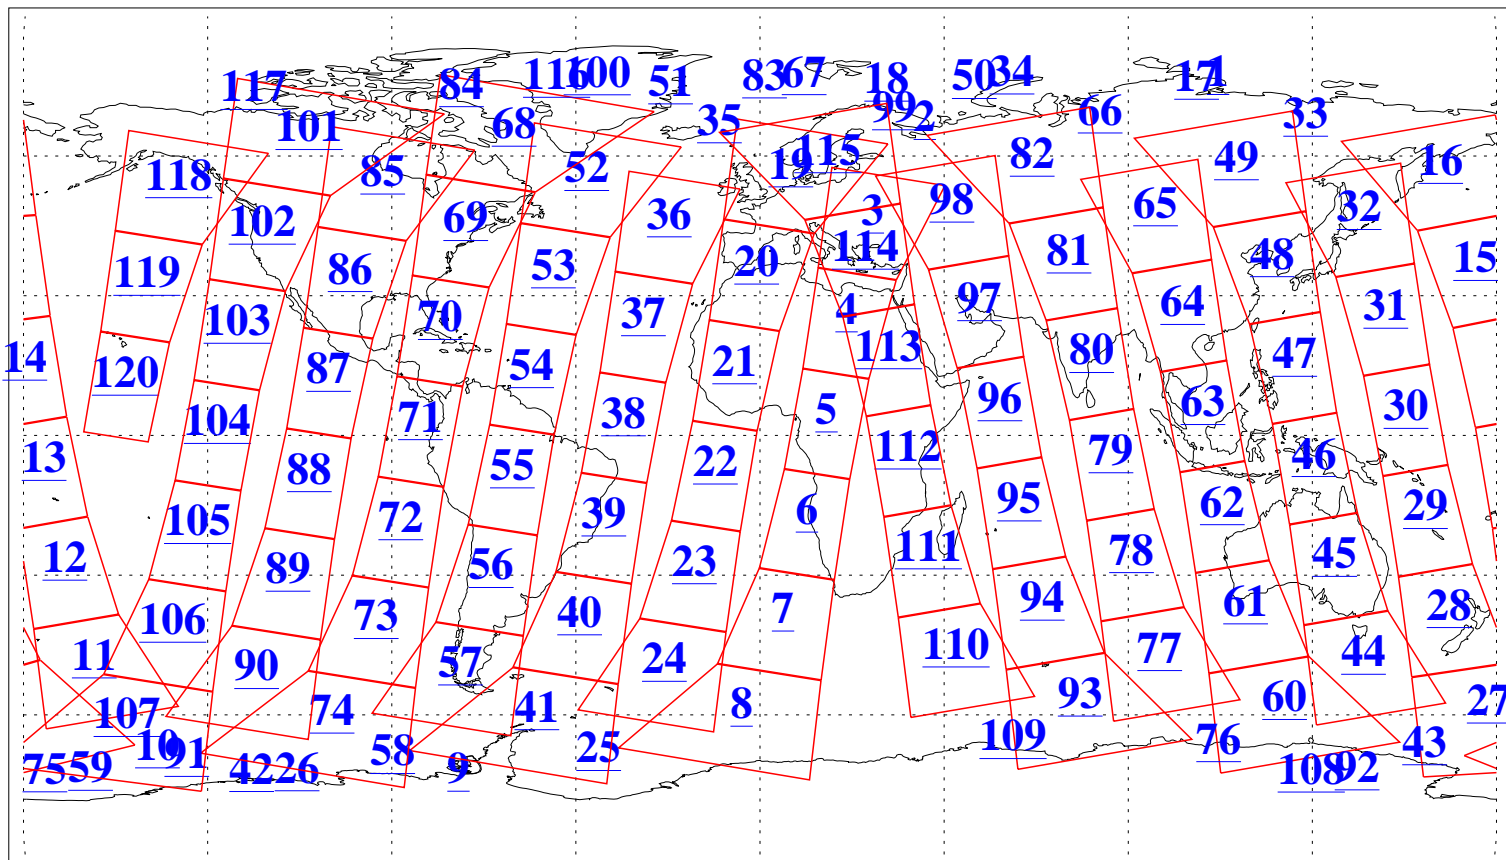

L1B Availability
AMSU Granules: 240
HSB Granules: 0
AIRS Granules: 240

25 Mar 2016
DoY 85
Aqua Day 5074
Granules: 1 to 120

Granules: 121 to 240

Legend: AMSU Available, HSB Available, AIRS Available

L1B Availability
AMSU Granules: 240
HSB Granules: 0
AIRS Granules: 240

25 Mar 2016
DoY 85
Aqua Day 5074

Ascending Granules

Descending Granules

Legend: AMSU Available, HSB Available, AIRS Available

L1B Availability
 AMSU Granules: 240
 HSB Granules: 0
 AIRS Granules: 240

25 Mar 2016
 DoY 85
 Aqua Day 5074

Northern Hemisphere Granules

Southern Hemisphere Granules

Legend: AMSU Available, HSB Available, AIRS Available