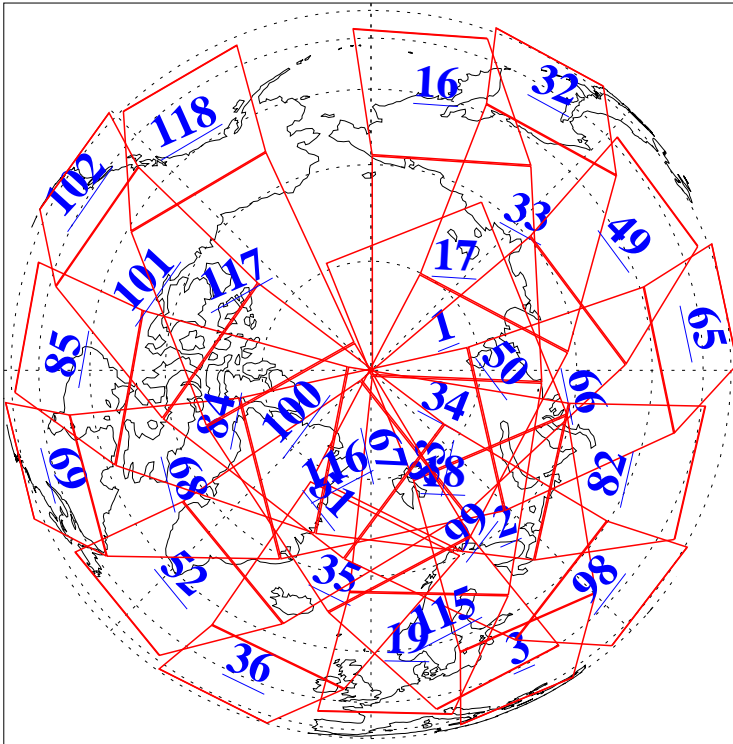

L1B Availability
AMSU Granules: 240
HSB Granules: 0
AIRS Granules: 240

25 Mar 2016
DoY 85
Aqua Day 5074
Granules: 1 to 120

Granules: 121 to 240

Legend: AMSU Available, HSB Available, AIRS Available

L1B Availability
AMSU Granules: 240
HSB Granules: 0
AIRS Granules: 240

25 Mar 2016
DoY 85
Aqua Day 5074

Ascending Granules

Descending Granules

Legend: AMSU Available, HSB Available, AIRS Available

L1B Availability
 AMSU Granules: 240
 HSB Granules: 0
 AIRS Granules: 240

25 Mar 2016
 DoY 85
 Aqua Day 5074

Northern Hemisphere Granules

Southern Hemisphere Granules

Legend: AMSU Available, HSB Available, AIRS Available