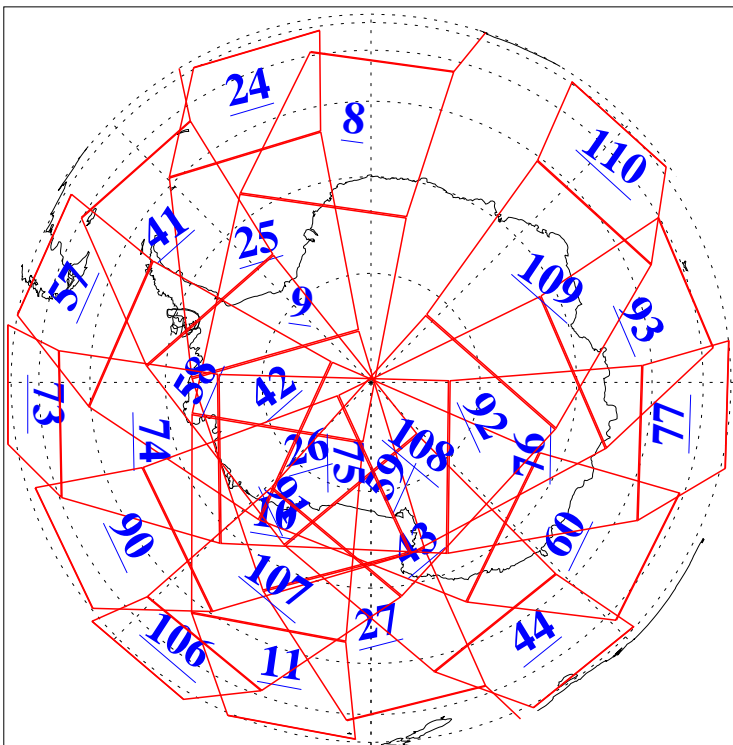

L1B Availability
AMSU Granules: 240
HSB Granules: 0
AIRS Granules: 240

25 Mar 2016
DoY 85
Aqua Day 5074
Granules: 1 to 120

Granules: 121 to 240

Legend: AMSU Available, HSB Available, AIRS Available

L1B Availability
AMSU Granules: 240
HSB Granules: 0
AIRS Granules: 240

25 Mar 2016
DoY 85
Aqua Day 5074

Ascending Granules

Descending Granules

Legend: AMSU Available, HSB Available, AIRS Available

L1B Availability
 AMSU Granules: 240
 HSB Granules: 0
 AIRS Granules: 240

25 Mar 2016
 DoY 85
 Aqua Day 5074

Northern Hemisphere Granules

Southern Hemisphere Granules

Legend: AMSU Available, HSB Available, AIRS Available