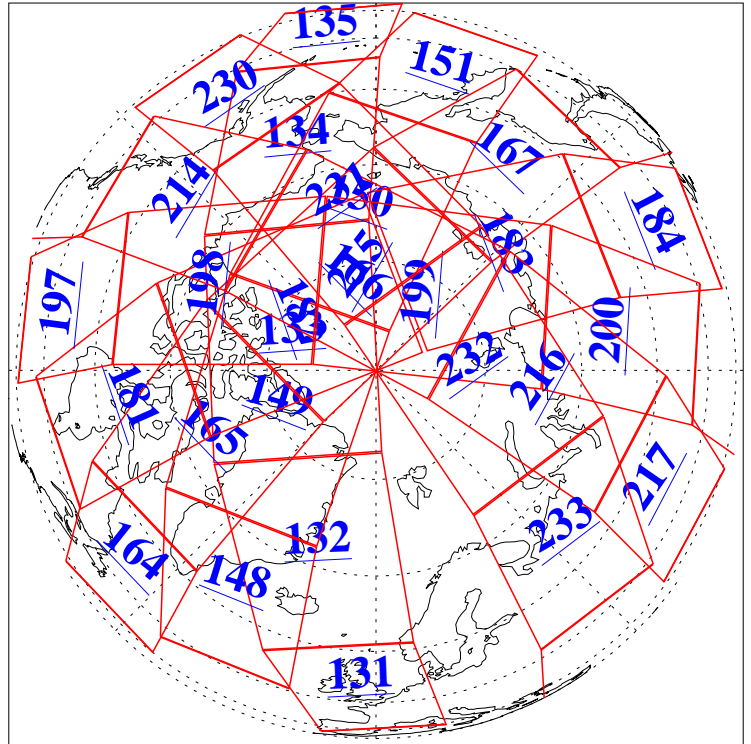

L1B Availability
AMSU Granules: 240
HSB Granules: 0
AIRS Granules: 240

25 Mar 2016
DoY 85
Aqua Day 5074
Granules: 1 to 120

Granules: 121 to 240

Legend: AMSU Available, HSB Available, AIRS Available

L1B Availability
AMSU Granules: 240
HSB Granules: 0
AIRS Granules: 240

25 Mar 2016
DoY 85
Aqua Day 5074

Ascending Granules

Descending Granules

Legend: AMSU Available, HSB Available, AIRS Available

L1B Availability
 AMSU Granules: 240
 HSB Granules: 0
 AIRS Granules: 240

25 Mar 2016
 DoY 85
 Aqua Day 5074

Northern Hemisphere Granules

Southern Hemisphere Granules

Legend: AMSU Available, HSB Available, AIRS Available