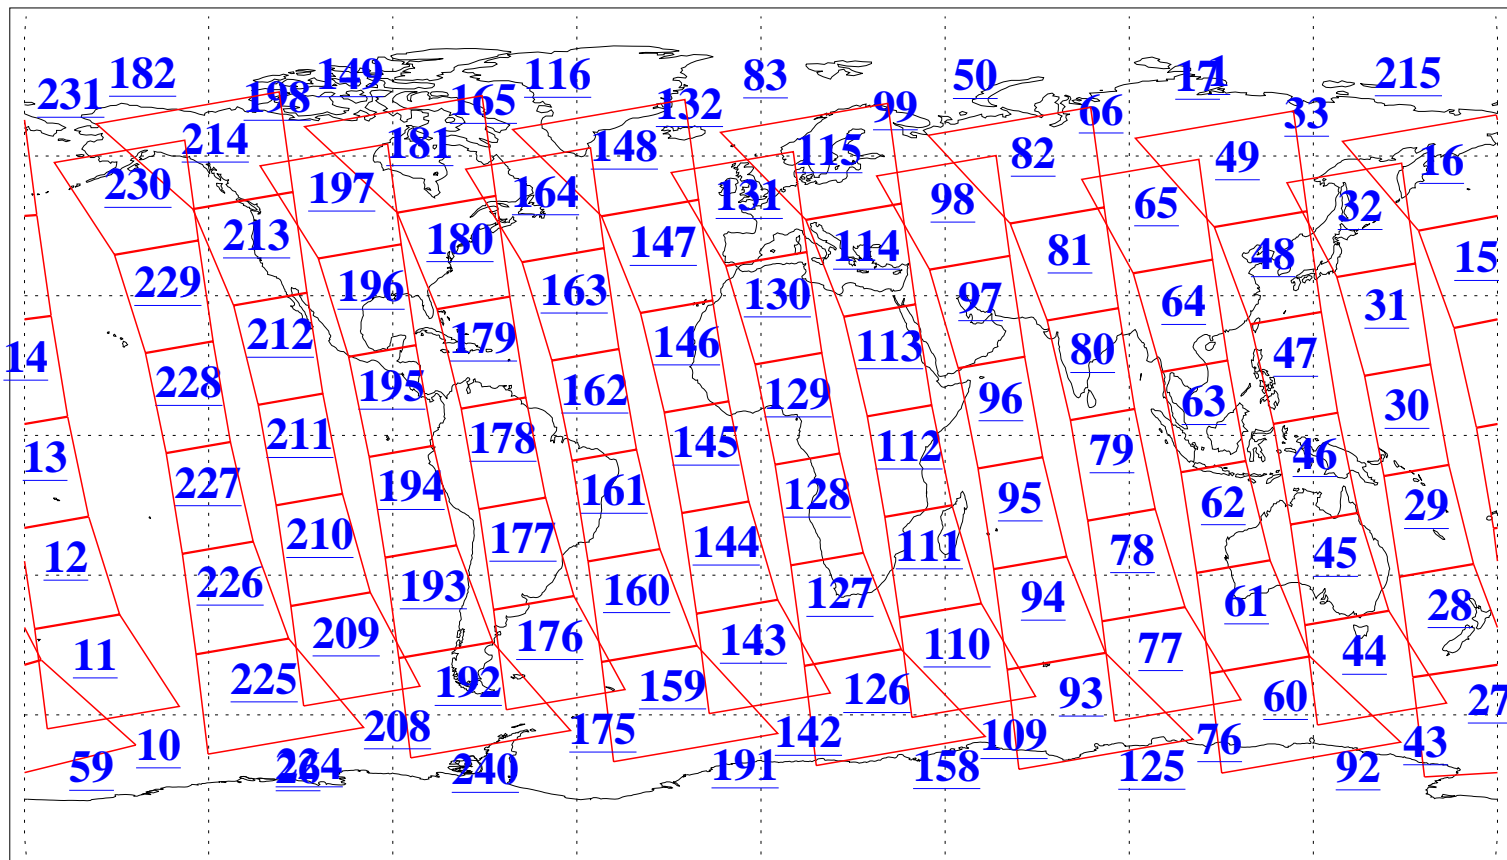

L1B Availability
AMSU Granules: 240
HSB Granules: 0
AIRS Granules: 240

25 Mar 2016
DoY 85
Aqua Day 5074
Granules: 1 to 120

Granules: 121 to 240

Legend: AMSU Available, HSB Available, AIRS Available

L1B Availability
AMSU Granules: 240
HSB Granules: 0
AIRS Granules: 240

25 Mar 2016
DoY 85
Aqua Day 5074

Ascending Granules

Descending Granules

Legend: AMSU Available, HSB Available, AIRS Available

L1B Availability
 AMSU Granules: 240
 HSB Granules: 0
 AIRS Granules: 240

25 Mar 2016
 DoY 85
 Aqua Day 5074

Northern Hemisphere Granules

Southern Hemisphere Granules

Legend: AMSU Available, HSB Available, AIRS Available