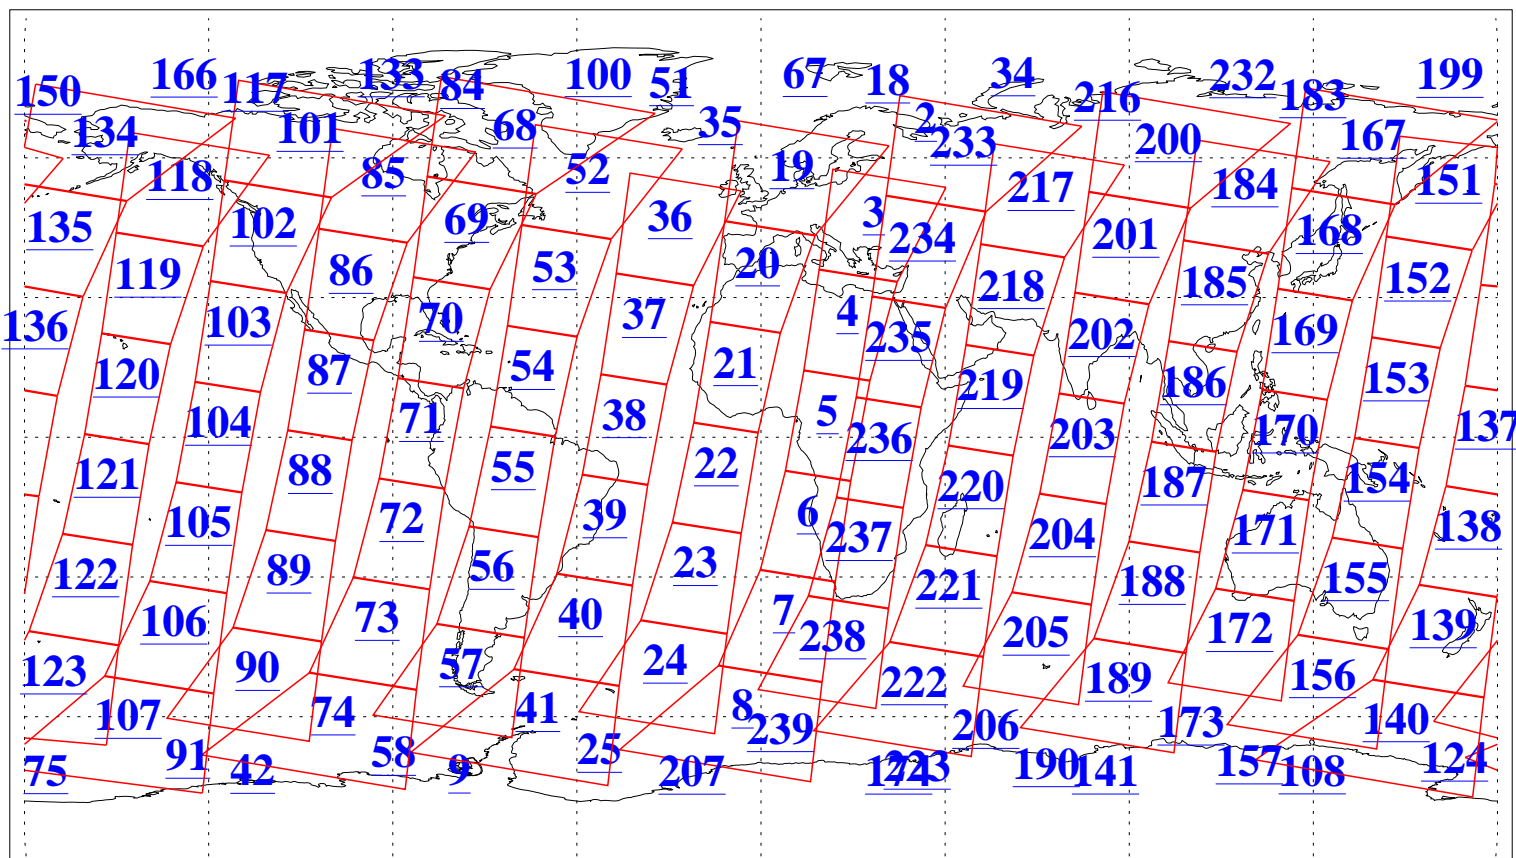

L1B Availability
AMSU Granules: 240
HSB Granules: 0
AIRS Granules: 240

25 Mar 2016
DoY 85
Aqua Day 5074
Granules: 1 to 120

Granules: 121 to 240

Legend: AMSU Available, HSB Available, AIRS Available

L1B Availability
AMSU Granules: 240
HSB Granules: 0
AIRS Granules: 240

25 Mar 2016
DoY 85
Aqua Day 5074

Ascending Granules

Descending Granules

Legend: AMSU Available, HSB Available, AIRS Available

L1B Availability
 AMSU Granules: 240
 HSB Granules: 0
 AIRS Granules: 240

25 Mar 2016
 DoY 85
 Aqua Day 5074

Northern Hemisphere Granules

Southern Hemisphere Granules

Legend: AMSU Available, HSB Available, AIRS Available