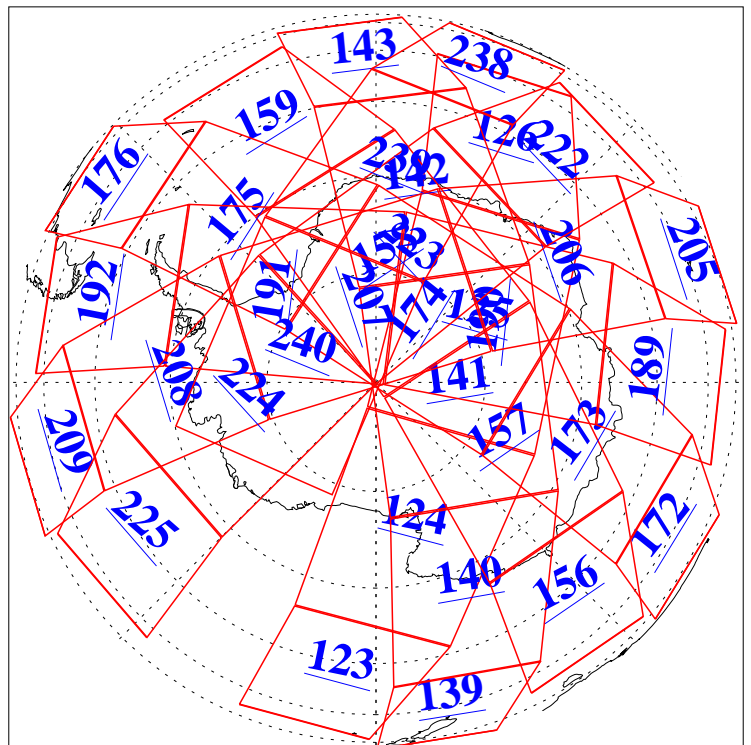

L1B Availability
AMSU Granules: 240
HSB Granules: 0
AIRS Granules: 240

25 Mar 2016
DoY 85
Aqua Day 5074
Granules: 1 to 120

Granules: 121 to 240

Legend: AMSU Available, HSB Available, AIRS Available

L1B Availability
AMSU Granules: 240
HSB Granules: 0
AIRS Granules: 240

25 Mar 2016
DoY 85
Aqua Day 5074

Ascending Granules

Descending Granules

Legend: AMSU Available, HSB Available, AIRS Available

L1B Availability
 AMSU Granules: 240
 HSB Granules: 0
 AIRS Granules: 240

25 Mar 2016
 DoY 85
 Aqua Day 5074

Northern Hemisphere Granules

Southern Hemisphere Granules

Legend: AMSU Available, HSB Available, AIRS Available