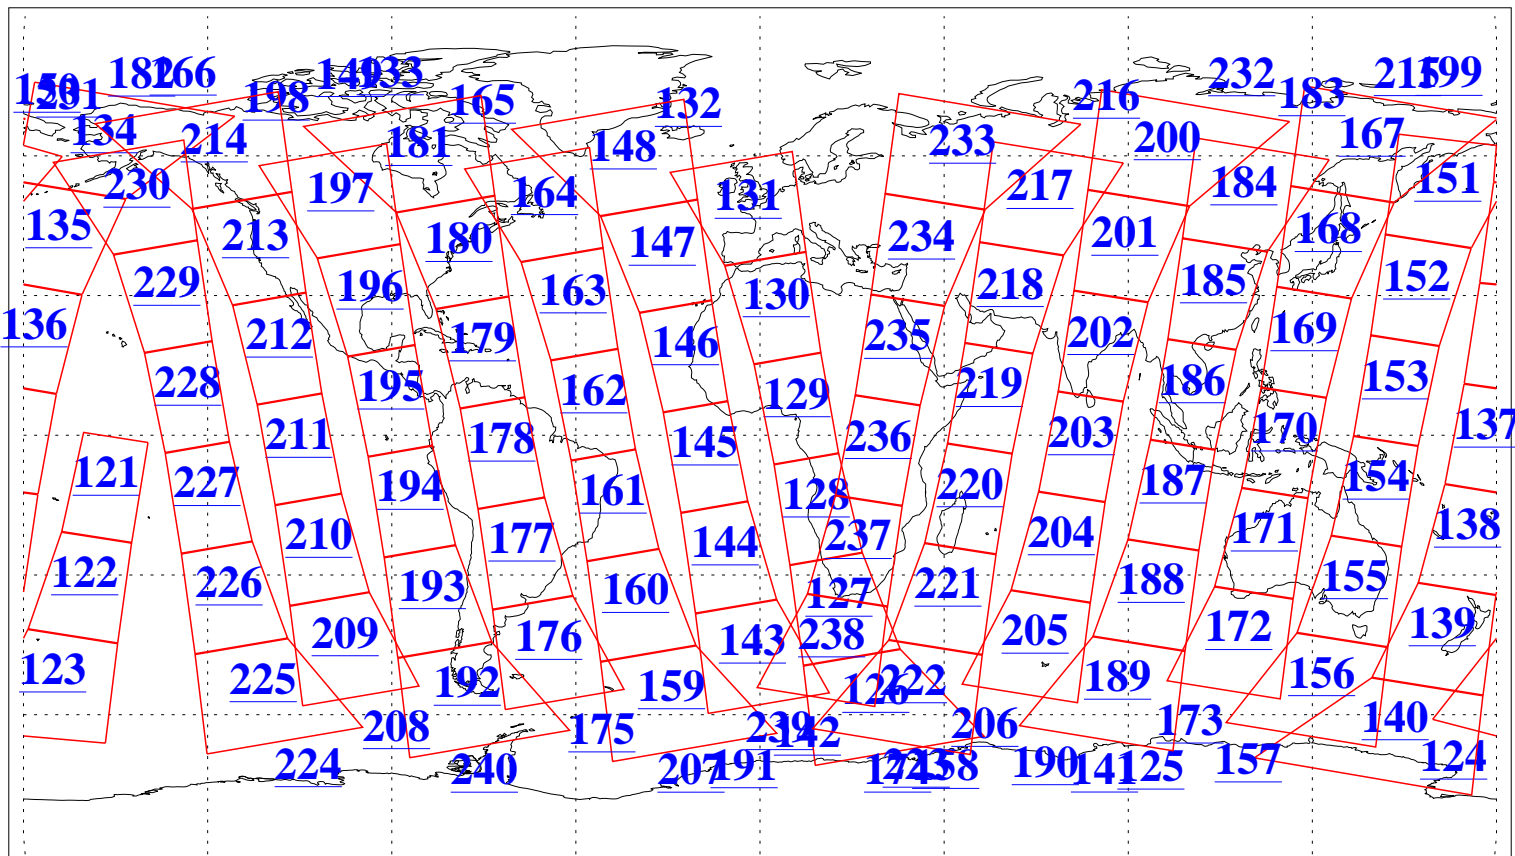

L1B Availability
AMSU Granules: 240
HSB Granules: 0
AIRS Granules: 240

25 Mar 2016
DoY 85
Aqua Day 5074
Granules: 1 to 120

Granules: 121 to 240

Legend: AMSU Available, HSB Available, AIRS Available

L1B Availability
AMSU Granules: 240
HSB Granules: 0
AIRS Granules: 240

25 Mar 2016
DoY 85
Aqua Day 5074

Ascending Granules

Descending Granules

Legend: AMSU Available, HSB Available, AIRS Available

L1B Availability
 AMSU Granules: 240
 HSB Granules: 0
 AIRS Granules: 240

25 Mar 2016
 DoY 85
 Aqua Day 5074

Northern Hemisphere Granules

Southern Hemisphere Granules

Legend: AMSU Available, HSB Available, AIRS Available