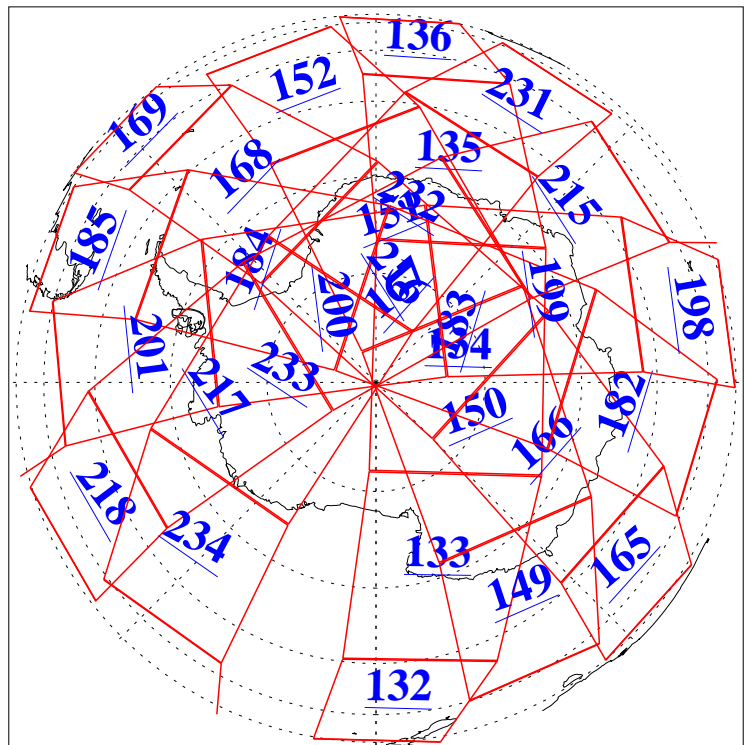

24 Mar 2016
DoY 84
Aqua Day 5073

Ascending Granules

Descending Granules

Legend: AMSU Available, HSB Available, AIRS Available

L1B Availability
 AMSU Granules: 240
 HSB Granules: 0
 AIRS Granules: 240

24 Mar 2016
 DoY 84
 Aqua Day 5073

Northern Hemisphere Granules

Southern Hemisphere Granules

Legend: AMSU Available, HSB Available, AIRS Available