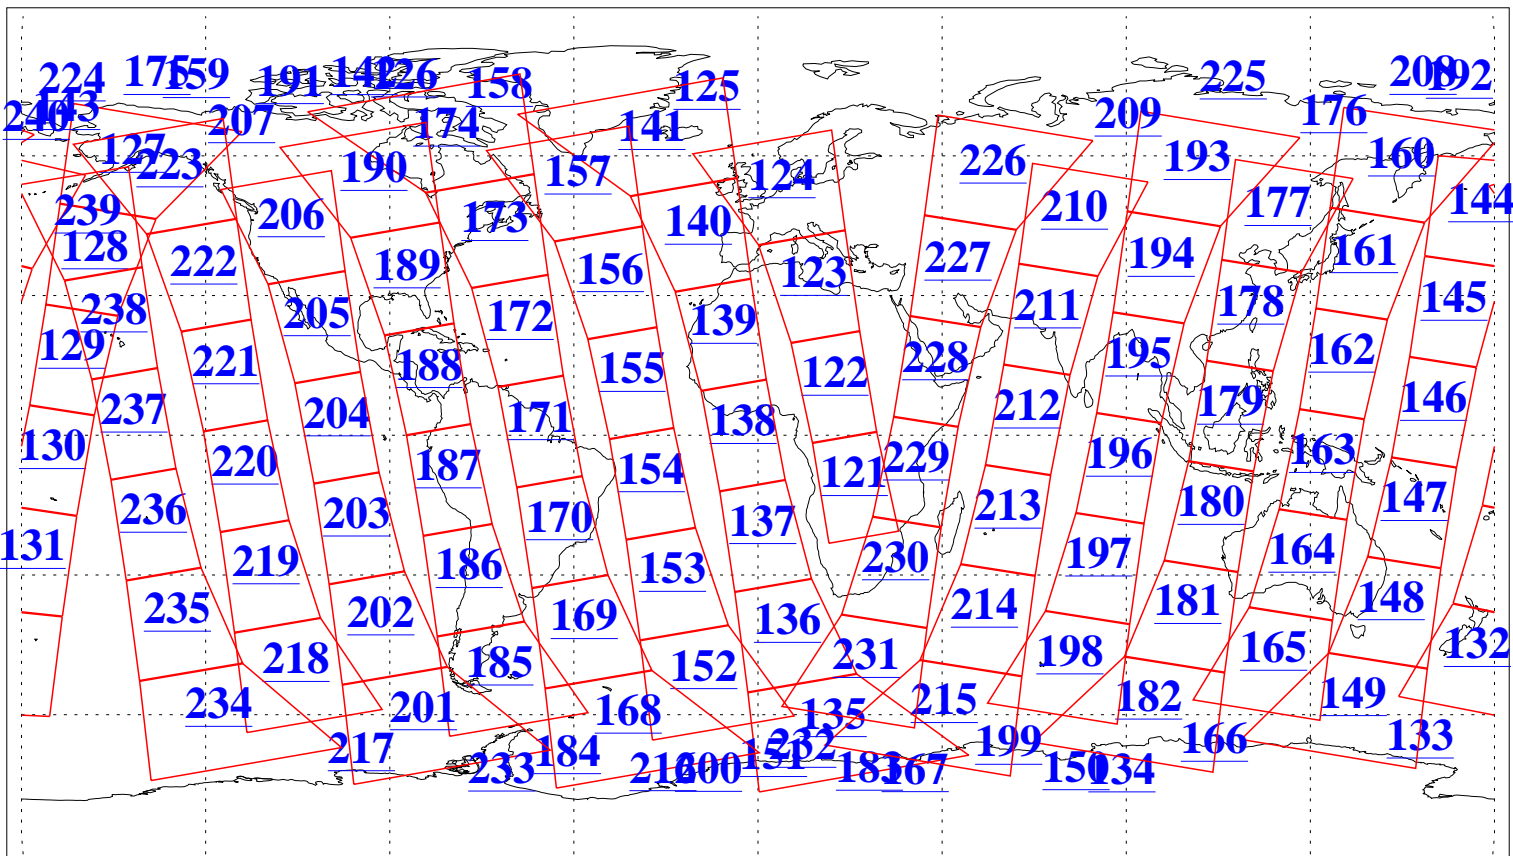

L1B Availability
AMSU Granules: 240
HSB Granules: 0
AIRS Granules: 240

24 Mar 2016
DoY 84
Aqua Day 5073
Granules: 1 to 120

Granules: 121 to 240

Legend: AMSU Available, HSB Available, AIRS Available

L1B Availability
AMSU Granules: 240
HSB Granules: 0
AIRS Granules: 240

24 Mar 2016
DoY 84
Aqua Day 5073

Ascending Granules

Descending Granules

Legend: AMSU Available, HSB Available, AIRS Available

L1B Availability
 AMSU Granules: 240
 HSB Granules: 0
 AIRS Granules: 240

24 Mar 2016
 DoY 84
 Aqua Day 5073

Northern Hemisphere Granules

Southern Hemisphere Granules

Legend: AMSU Available, HSB Available, AIRS Available