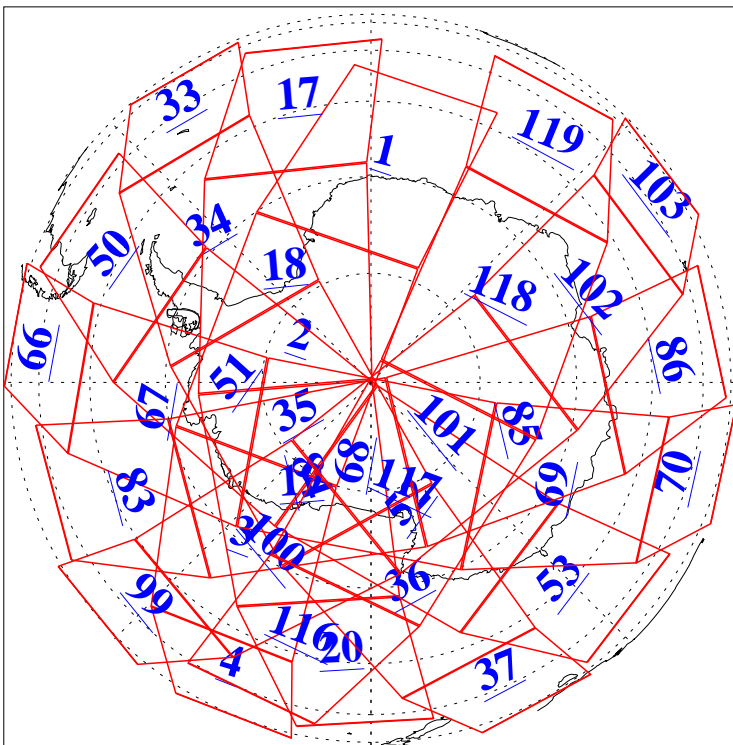

L1B Availability
AMSU Granules: 240
HSB Granules: 0
AIRS Granules: 240

24 Mar 2016
DoY 84
Aqua Day 5073
Granules: 1 to 120

Granules: 121 to 240

Legend: AMSU Available, HSB Available, AIRS Available

L1B Availability
AMSU Granules: 240
HSB Granules: 0
AIRS Granules: 240

24 Mar 2016
DoY 84
Aqua Day 5073

Ascending Granules

Descending Granules

Legend: AMSU Available, HSB Available, AIRS Available

L1B Availability
 AMSU Granules: 240
 HSB Granules: 0
 AIRS Granules: 240

24 Mar 2016
 DoY 84
 Aqua Day 5073

Northern Hemisphere Granules

Southern Hemisphere Granules

Legend: AMSU Available, HSB Available, AIRS Available