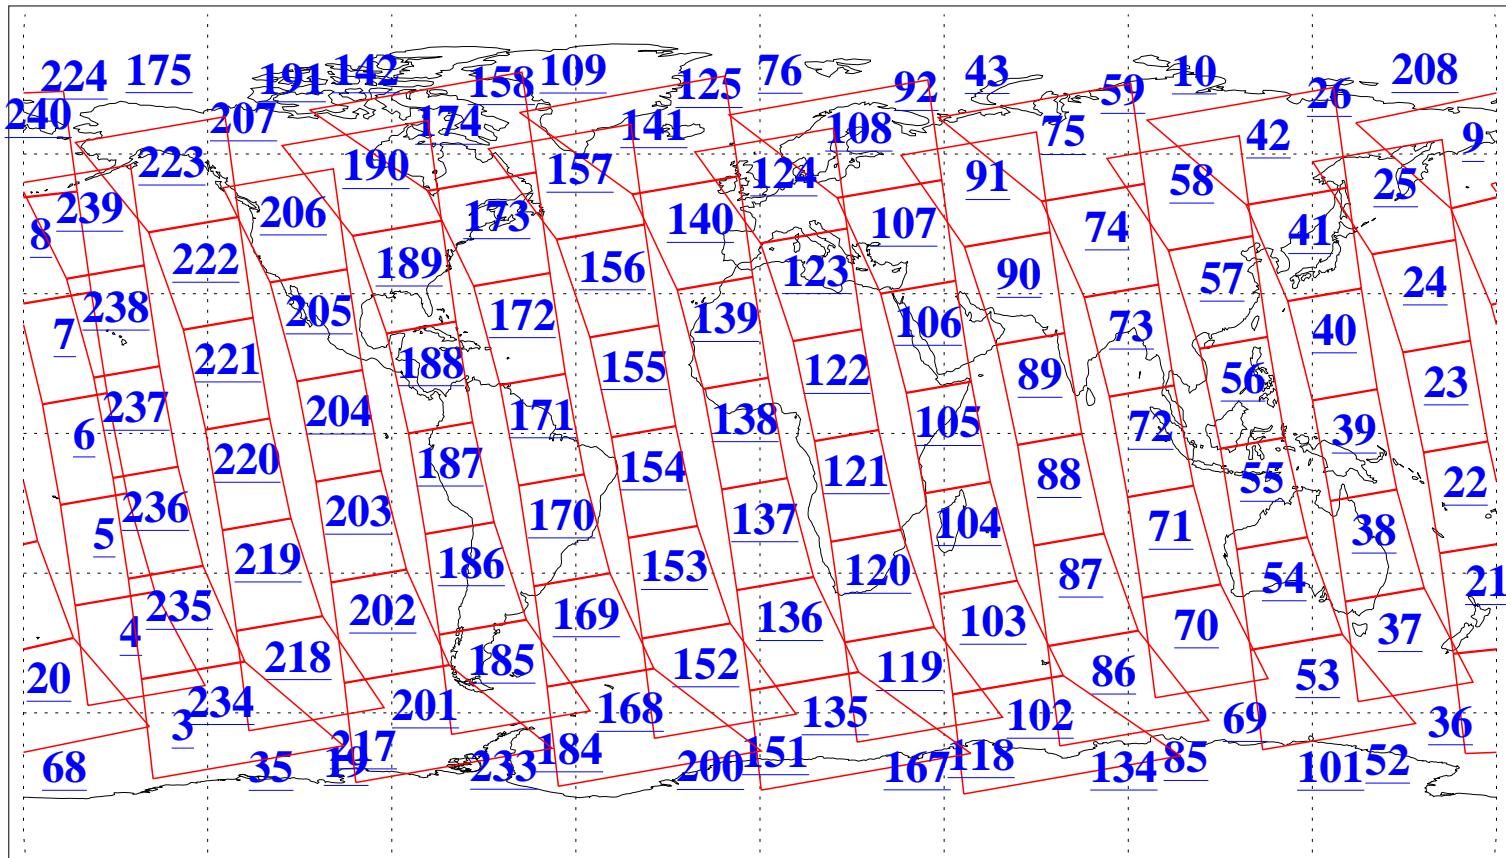

L1B Availability
AMSU Granules: 240
HSB Granules: 0
AIRS Granules: 240

24 Mar 2016
DoY 84
Aqua Day 5073
Granules: 1 to 120

Granules: 121 to 240

Legend: AMSU Available, HSB Available, AIRS Available

L1B Availability
AMSU Granules: 240
HSB Granules: 0
AIRS Granules: 240

24 Mar 2016
DoY 84
Aqua Day 5073

Ascending Granules

Descending Granules

Legend: AMSU Available, HSB Available, AIRS Available

L1B Availability
 AMSU Granules: 240
 HSB Granules: 0
 AIRS Granules: 240

24 Mar 2016
 DoY 84
 Aqua Day 5073

Northern Hemisphere Granules

Southern Hemisphere Granules

Legend: AMSU Available, HSB Available, AIRS Available