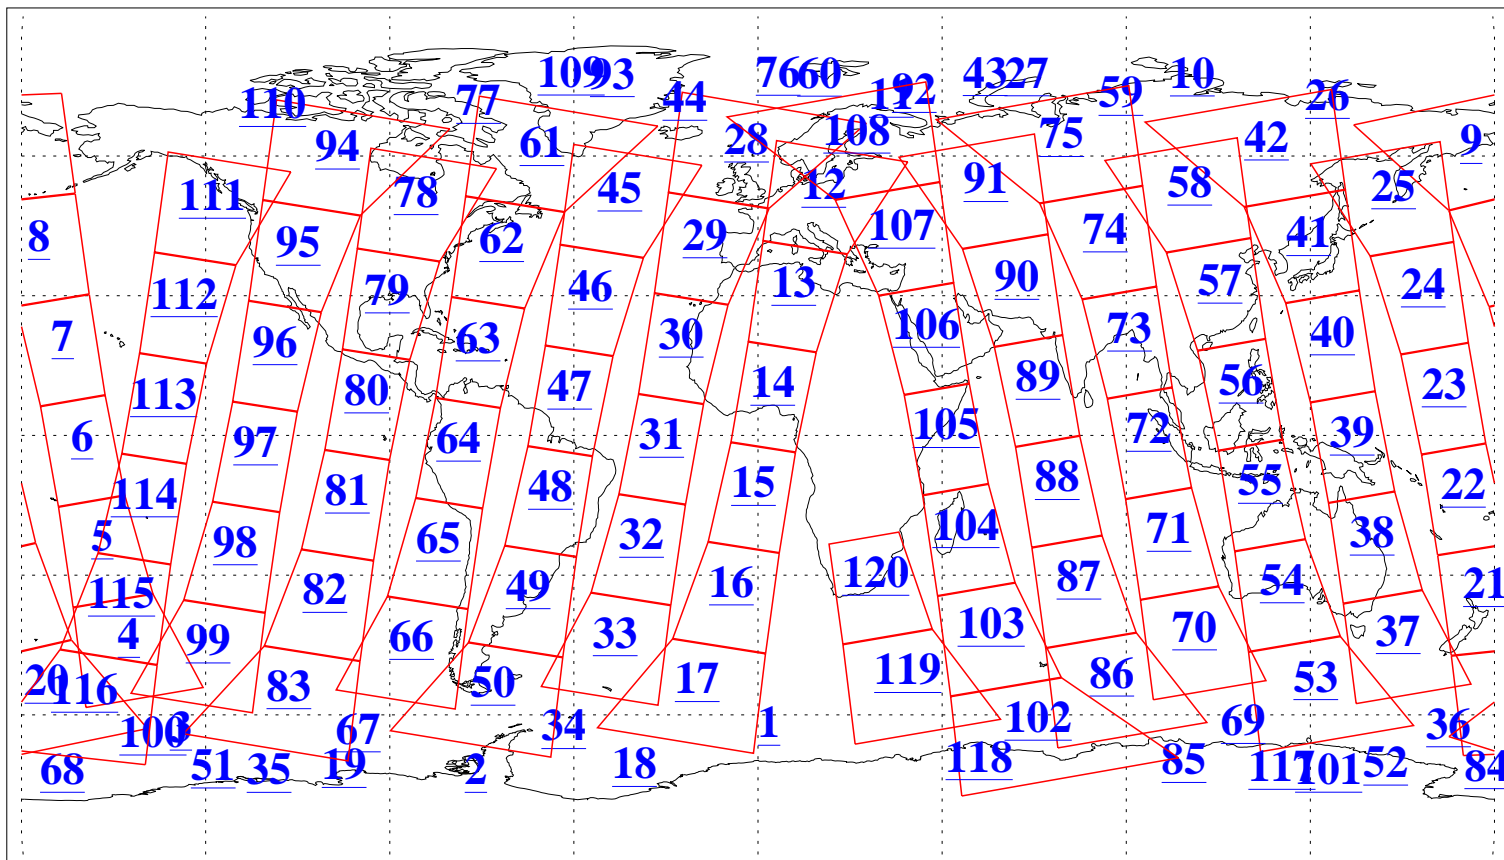

L1B Availability
AMSU Granules: 240
HSB Granules: 0
AIRS Granules: 240

24 Mar 2016
DoY 84
Aqua Day 5073
Granules: 1 to 120

Granules: 121 to 240

Legend: AMSU Available, HSB Available, AIRS Available

L1B Availability
AMSU Granules: 240
HSB Granules: 0
AIRS Granules: 240

24 Mar 2016
DoY 84
Aqua Day 5073

Ascending Granules

Descending Granules

Legend: AMSU Available, HSB Available, AIRS Available

L1B Availability
 AMSU Granules: 240
 HSB Granules: 0
 AIRS Granules: 240

24 Mar 2016
 DoY 84
 Aqua Day 5073

Northern Hemisphere Granules

Southern Hemisphere Granules

Legend: AMSU Available, HSB Available, AIRS Available