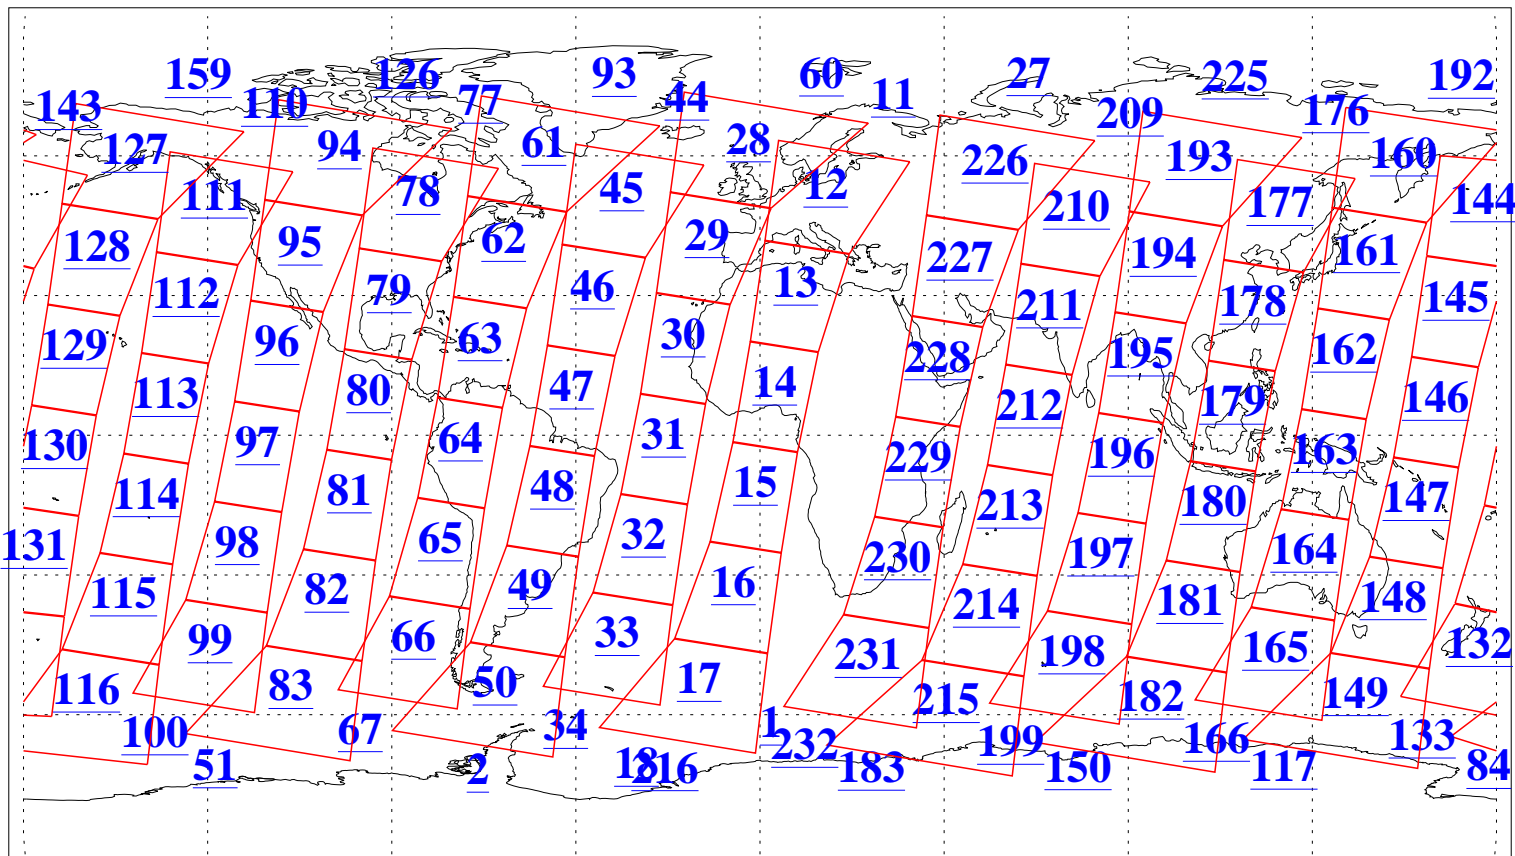

L1B Availability
AMSU Granules: 240
HSB Granules: 0
AIRS Granules: 240

24 Mar 2016
DoY 84
Aqua Day 5073
Granules: 1 to 120

Granules: 121 to 240

Legend: AMSU Available, HSB Available, AIRS Available

L1B Availability
AMSU Granules: 240
HSB Granules: 0
AIRS Granules: 240

24 Mar 2016
DoY 84
Aqua Day 5073

Ascending Granules

Descending Granules

Legend: AMSU Available, HSB Available, AIRS Available

L1B Availability
 AMSU Granules: 240
 HSB Granules: 0
 AIRS Granules: 240

24 Mar 2016
 DoY 84
 Aqua Day 5073

Northern Hemisphere Granules

Southern Hemisphere Granules

Legend: AMSU Available, HSB Available, AIRS Available