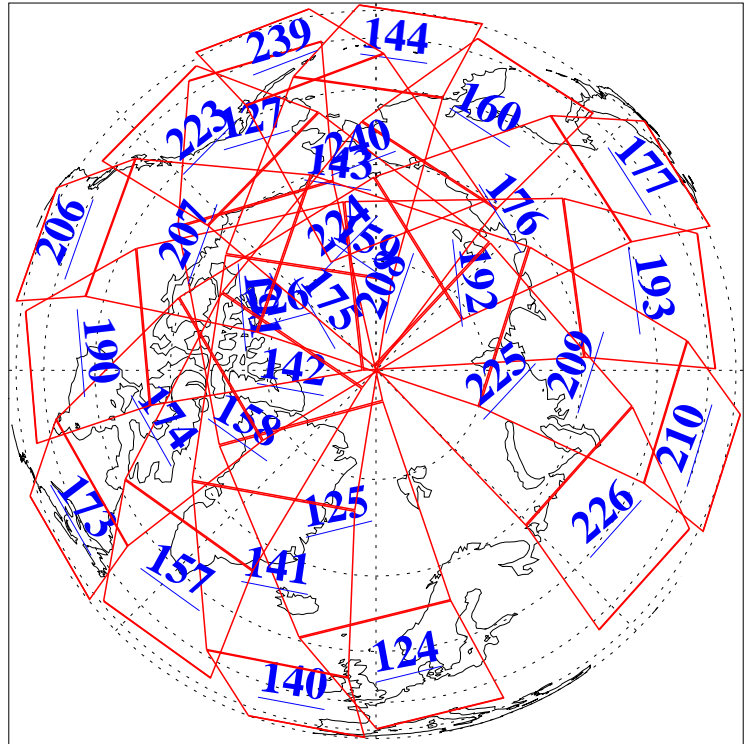

L1B Availability
AMSU Granules: 240
HSB Granules: 0
AIRS Granules: 240

24 Mar 2016
DoY 84
Aqua Day 5073
Granules: 1 to 120

Granules: 121 to 240

Legend: AMSU Available, HSB Available, AIRS Available

L1B Availability
AMSU Granules: 240
HSB Granules: 0
AIRS Granules: 240

24 Mar 2016
DoY 84
Aqua Day 5073

Ascending Granules

Descending Granules

Legend: AMSU Available, HSB Available, AIRS Available

L1B Availability
 AMSU Granules: 240
 HSB Granules: 0
 AIRS Granules: 240

24 Mar 2016
 DoY 84
 Aqua Day 5073

Northern Hemisphere Granules

Southern Hemisphere Granules

Legend: AMSU Available, HSB Available, AIRS Available