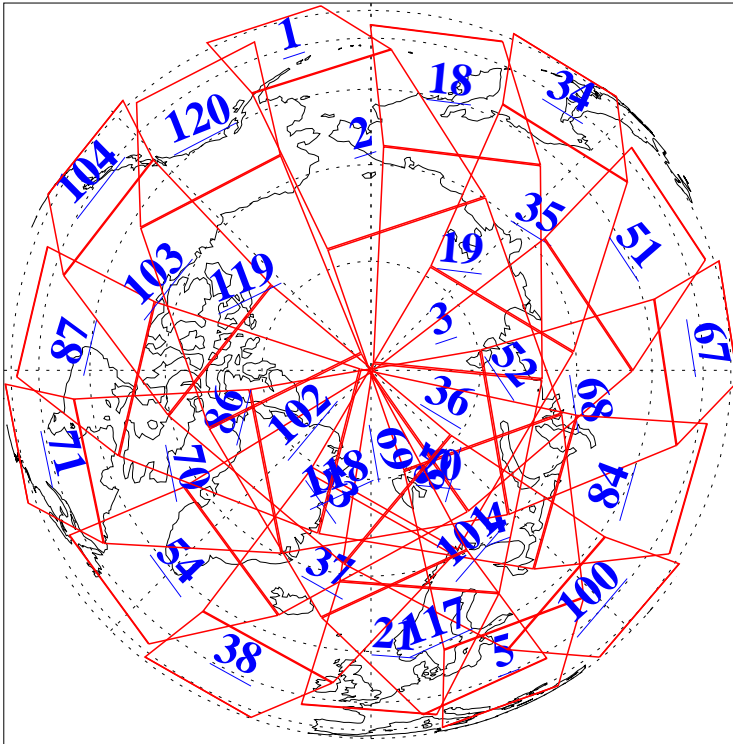

L1B Availability
AMSU Granules: 240
HSB Granules: 0
AIRS Granules: 240

23 Mar 2016
DoY 83
Aqua Day 5072
Granules: 1 to 120

Granules: 121 to 240

Legend: AMSU Available, HSB Available, AIRS Available

L1B Availability
AMSU Granules: 240
HSB Granules: 0
AIRS Granules: 240

23 Mar 2016
DoY 83
Aqua Day 5072

Ascending Granules

Descending Granules

Legend: AMSU Available, HSB Available, AIRS Available

L1B Availability
 AMSU Granules: 240
 HSB Granules: 0
 AIRS Granules: 240

23 Mar 2016
 DoY 83
 Aqua Day 5072

Northern Hemisphere Granules

Southern Hemisphere Granules

Legend: AMSU Available, HSB Available, AIRS Available