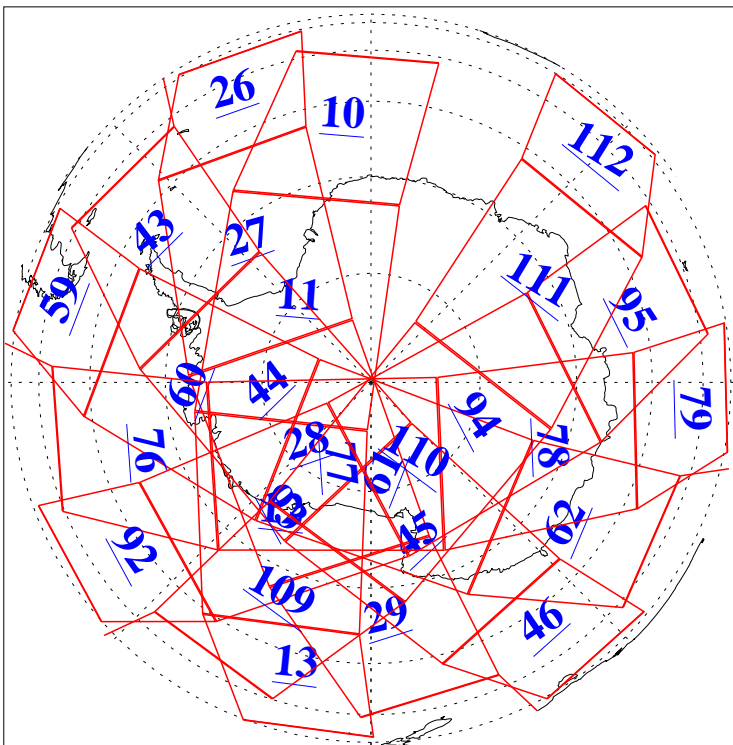

L1B Availability
AMSU Granules: 240
HSB Granules: 0
AIRS Granules: 240

23 Mar 2016
DoY 83
Aqua Day 5072
Granules: 1 to 120

Granules: 121 to 240

Legend: AMSU Available, HSB Available, AIRS Available

L1B Availability
AMSU Granules: 240
HSB Granules: 0
AIRS Granules: 240

23 Mar 2016
DoY 83
Aqua Day 5072

Ascending Granules

Descending Granules

Legend: AMSU Available, HSB Available, AIRS Available

L1B Availability
 AMSU Granules: 240
 HSB Granules: 0
 AIRS Granules: 240

23 Mar 2016
 DoY 83
 Aqua Day 5072

Northern Hemisphere Granules

Southern Hemisphere Granules

Legend: AMSU Available, HSB Available, AIRS Available