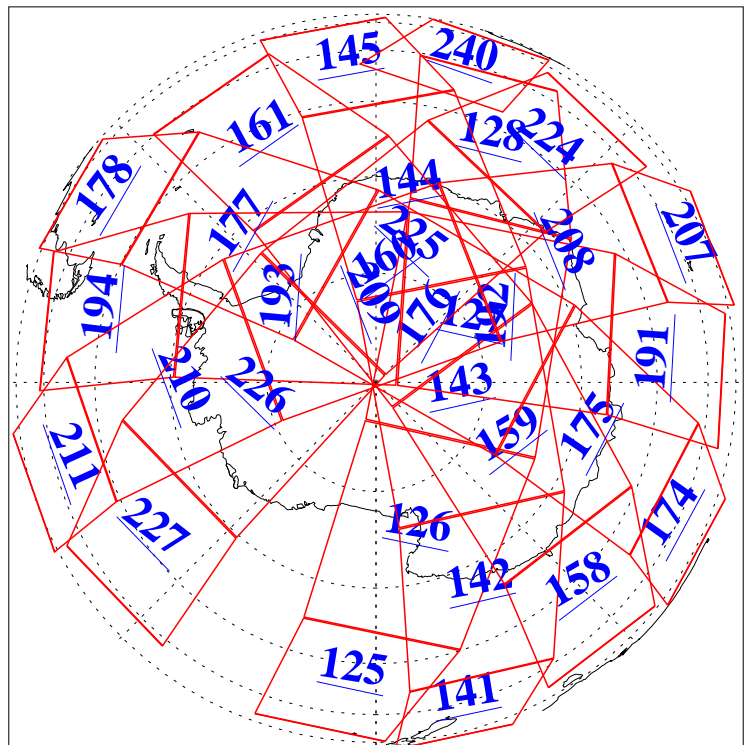

L1B Availability
AMSU Granules: 240
HSB Granules: 0
AIRS Granules: 240

23 Mar 2016
DoY 83
Aqua Day 5072
Granules: 1 to 120

Granules: 121 to 240

Legend: AMSU Available, HSB Available, AIRS Available

L1B Availability
AMSU Granules: 240
HSB Granules: 0
AIRS Granules: 240

23 Mar 2016
DoY 83
Aqua Day 5072

Ascending Granules

Descending Granules

Legend: AMSU Available, HSB Available, AIRS Available

L1B Availability
 AMSU Granules: 240
 HSB Granules: 0
 AIRS Granules: 240

23 Mar 2016
 DoY 83
 Aqua Day 5072

Northern Hemisphere Granules

Southern Hemisphere Granules

Legend: AMSU Available, HSB Available, AIRS Available