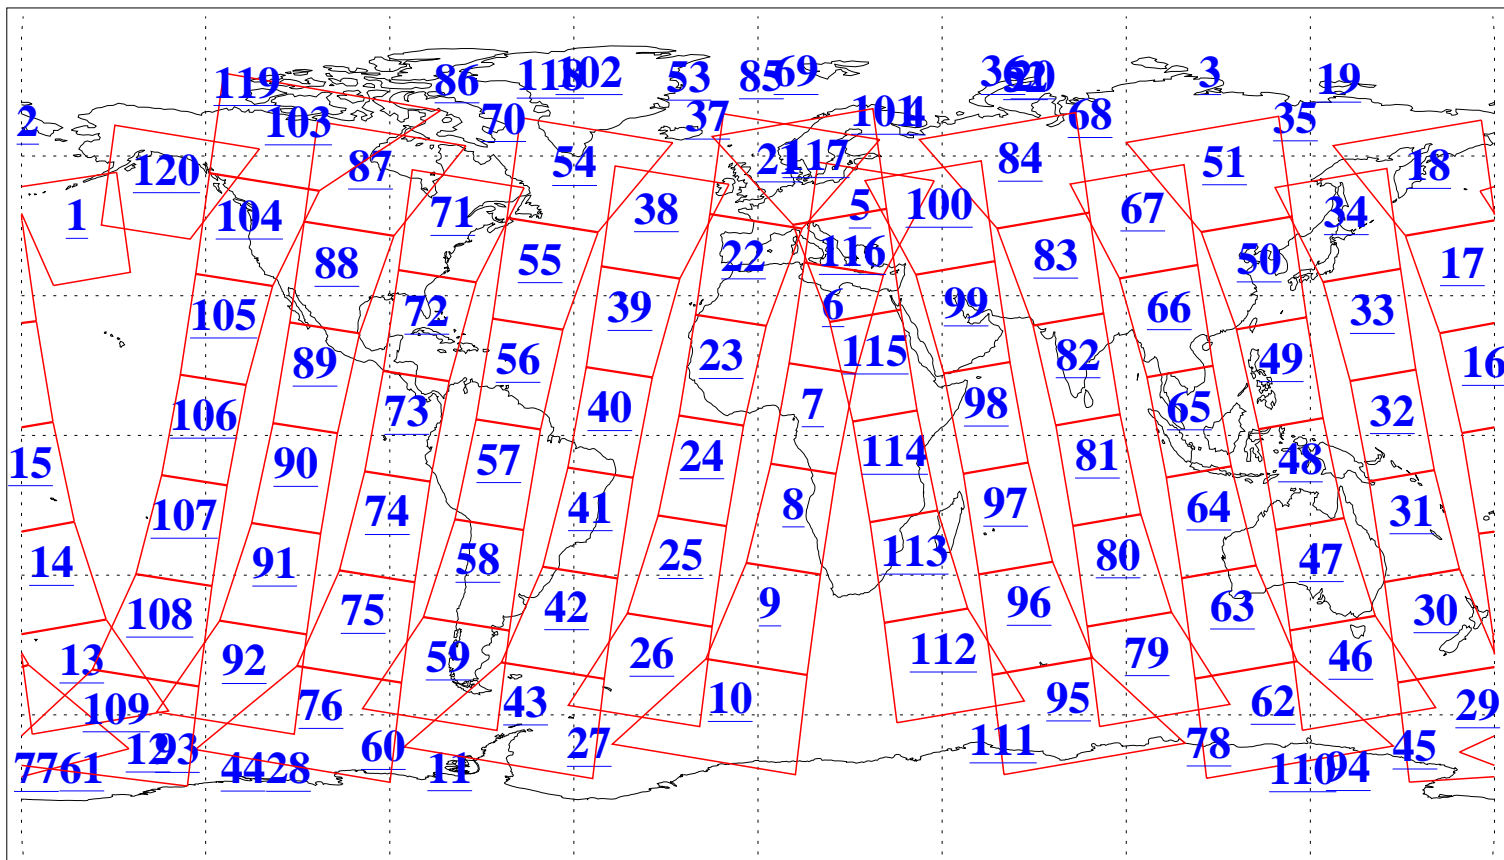

L1B Availability
AMSU Granules: 240
HSB Granules: 0
AIRS Granules: 240

23 Mar 2016
DoY 83
Aqua Day 5072
Granules: 1 to 120

Granules: 121 to 240

Legend: AMSU Available, HSB Available, AIRS Available

L1B Availability
AMSU Granules: 240
HSB Granules: 0
AIRS Granules: 240

23 Mar 2016
DoY 83
Aqua Day 5072

Ascending Granules

Descending Granules

Legend: AMSU Available, HSB Available, AIRS Available

L1B Availability
 AMSU Granules: 240
 HSB Granules: 0
 AIRS Granules: 240

23 Mar 2016
 DoY 83
 Aqua Day 5072

Northern Hemisphere Granules

Southern Hemisphere Granules

Legend: AMSU Available, HSB Available, AIRS Available