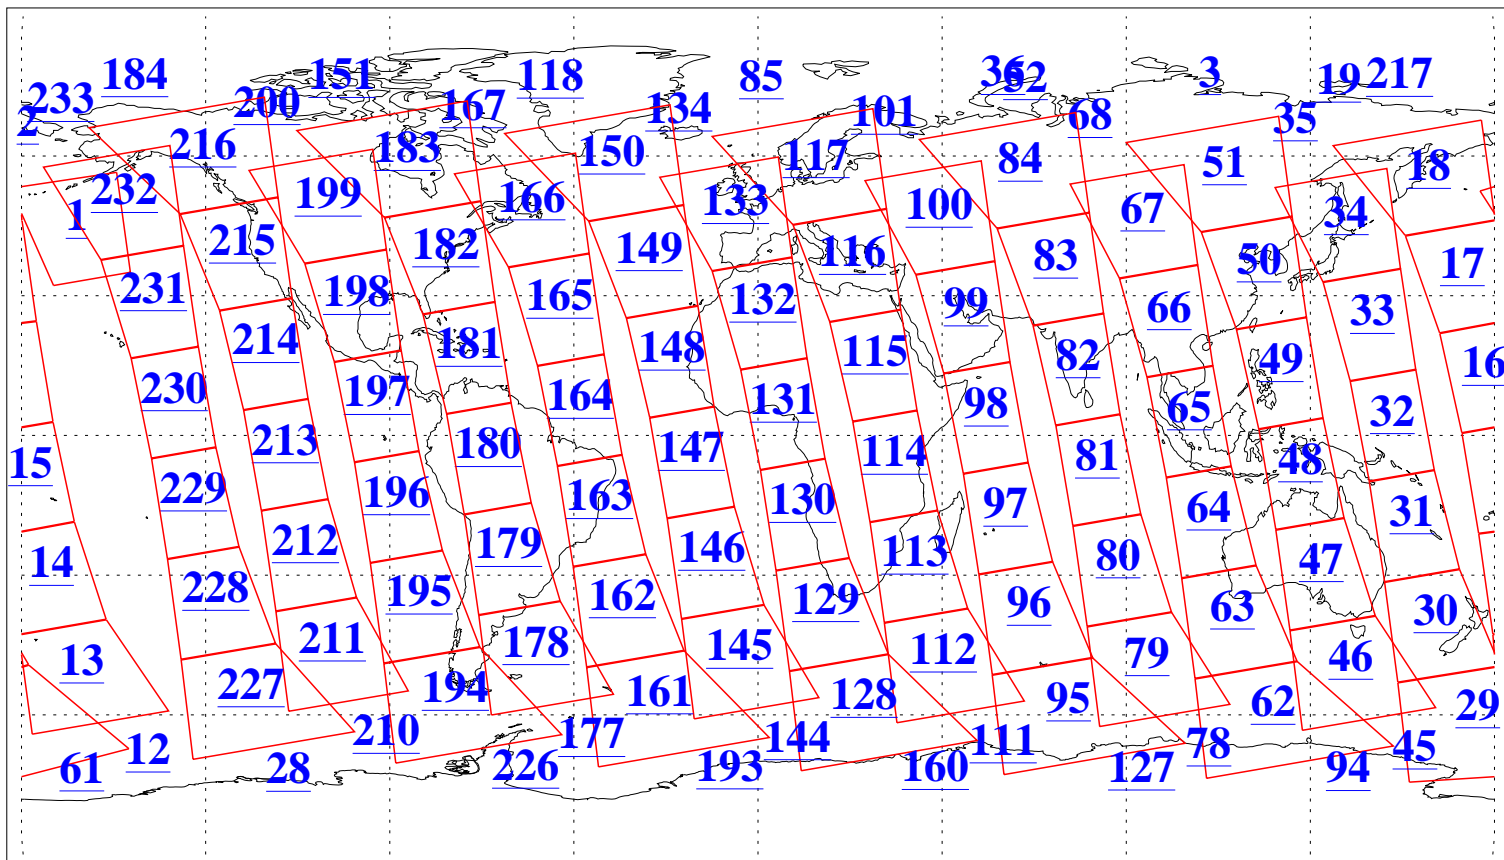

L1B Availability
AMSU Granules: 240
HSB Granules: 0
AIRS Granules: 240

23 Mar 2016
DoY 83
Aqua Day 5072
Granules: 1 to 120

Granules: 121 to 240

Legend: AMSU Available, HSB Available, AIRS Available

L1B Availability
AMSU Granules: 240
HSB Granules: 0
AIRS Granules: 240

23 Mar 2016
DoY 83
Aqua Day 5072

Ascending Granules

Descending Granules

Legend: AMSU Available, HSB Available, AIRS Available

L1B Availability
 AMSU Granules: 240
 HSB Granules: 0
 AIRS Granules: 240

23 Mar 2016
 DoY 83
 Aqua Day 5072

Northern Hemisphere Granules

Southern Hemisphere Granules

Legend: AMSU Available, HSB Available, AIRS Available