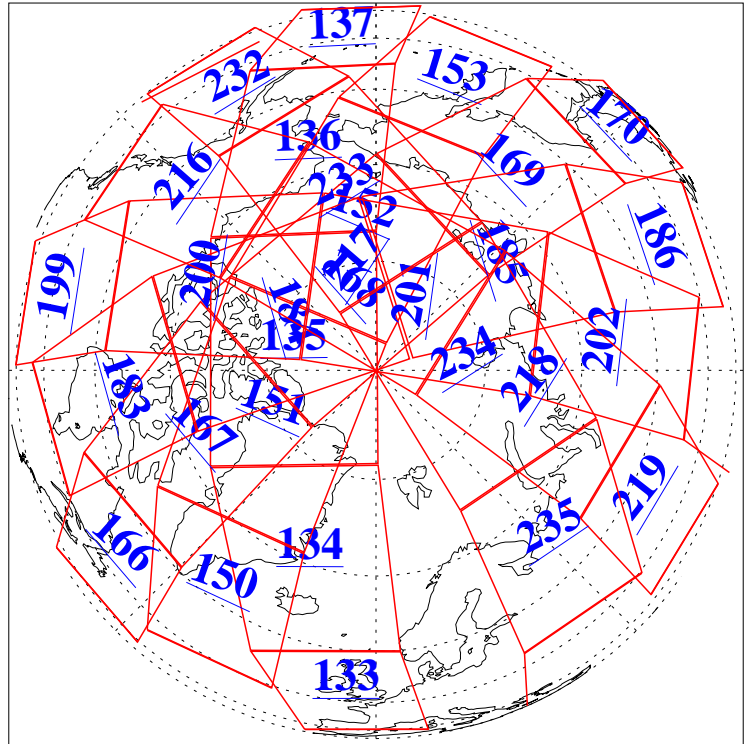

23 Mar 2016
DoY 83
Aqua Day 5072

Ascending Granules

Descending Granules

Legend: AMSU Available, HSB Available, AIRS Available

L1B Availability
 AMSU Granules: 240
 HSB Granules: 0
 AIRS Granules: 240

23 Mar 2016
 DoY 83
 Aqua Day 5072

Northern Hemisphere Granules

Southern Hemisphere Granules

Legend: AMSU Available, HSB Available, AIRS Available