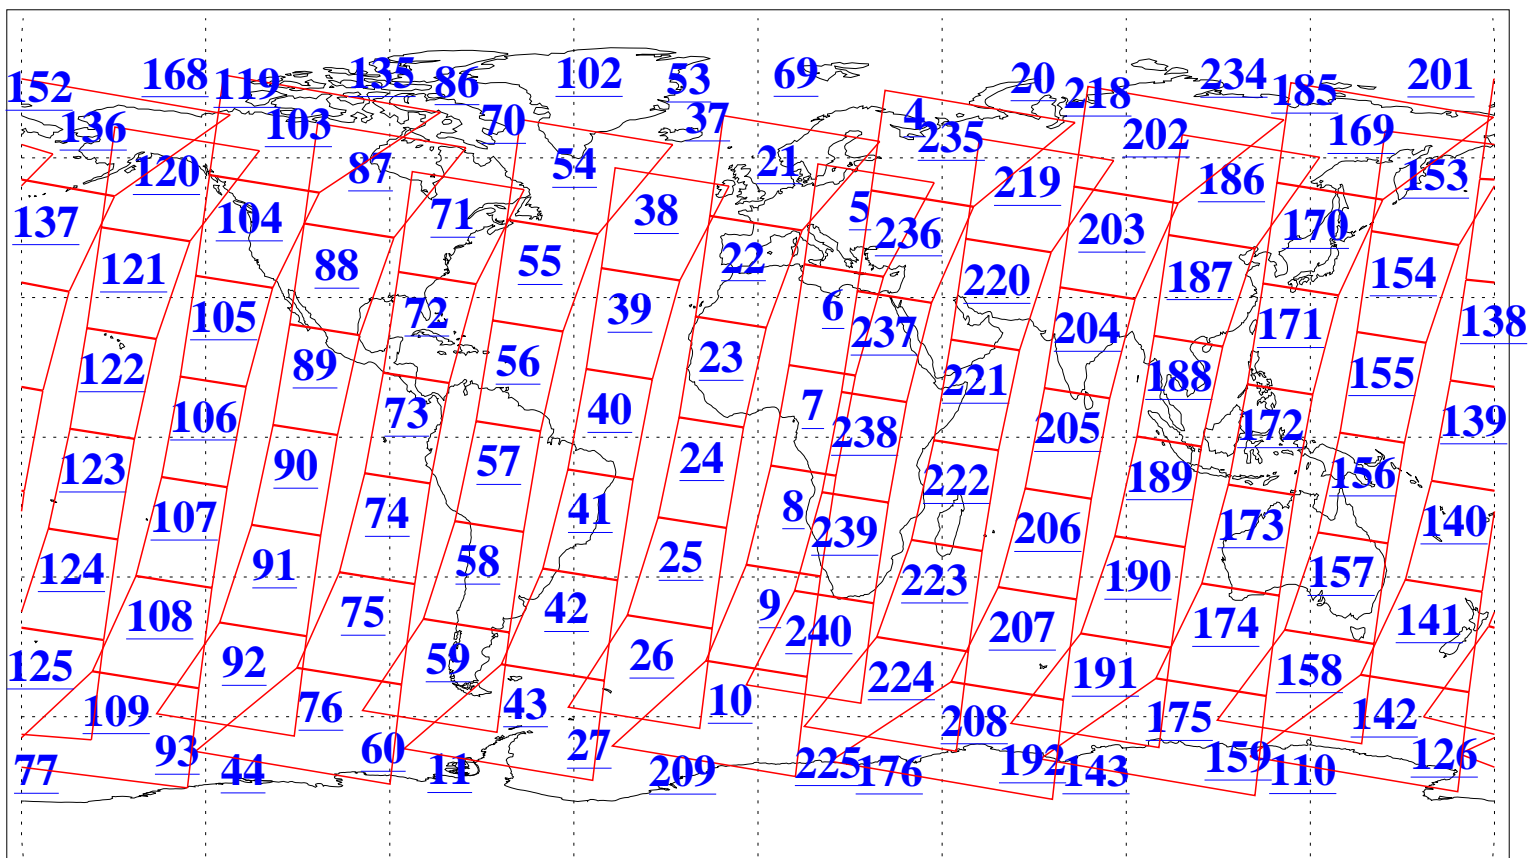

L1B Availability
AMSU Granules: 240
HSB Granules: 0
AIRS Granules: 240

23 Mar 2016
DoY 83
Aqua Day 5072
Granules: 1 to 120

Granules: 121 to 240

Legend: AMSU Available, HSB Available, AIRS Available

L1B Availability
AMSU Granules: 240
HSB Granules: 0
AIRS Granules: 240

23 Mar 2016
DoY 83
Aqua Day 5072

Ascending Granules

Descending Granules

Legend: AMSU Available, HSB Available, AIRS Available

L1B Availability
 AMSU Granules: 240
 HSB Granules: 0
 AIRS Granules: 240

23 Mar 2016
 DoY 83
 Aqua Day 5072

Northern Hemisphere Granules

Southern Hemisphere Granules

Legend: AMSU Available, HSB Available, AIRS Available