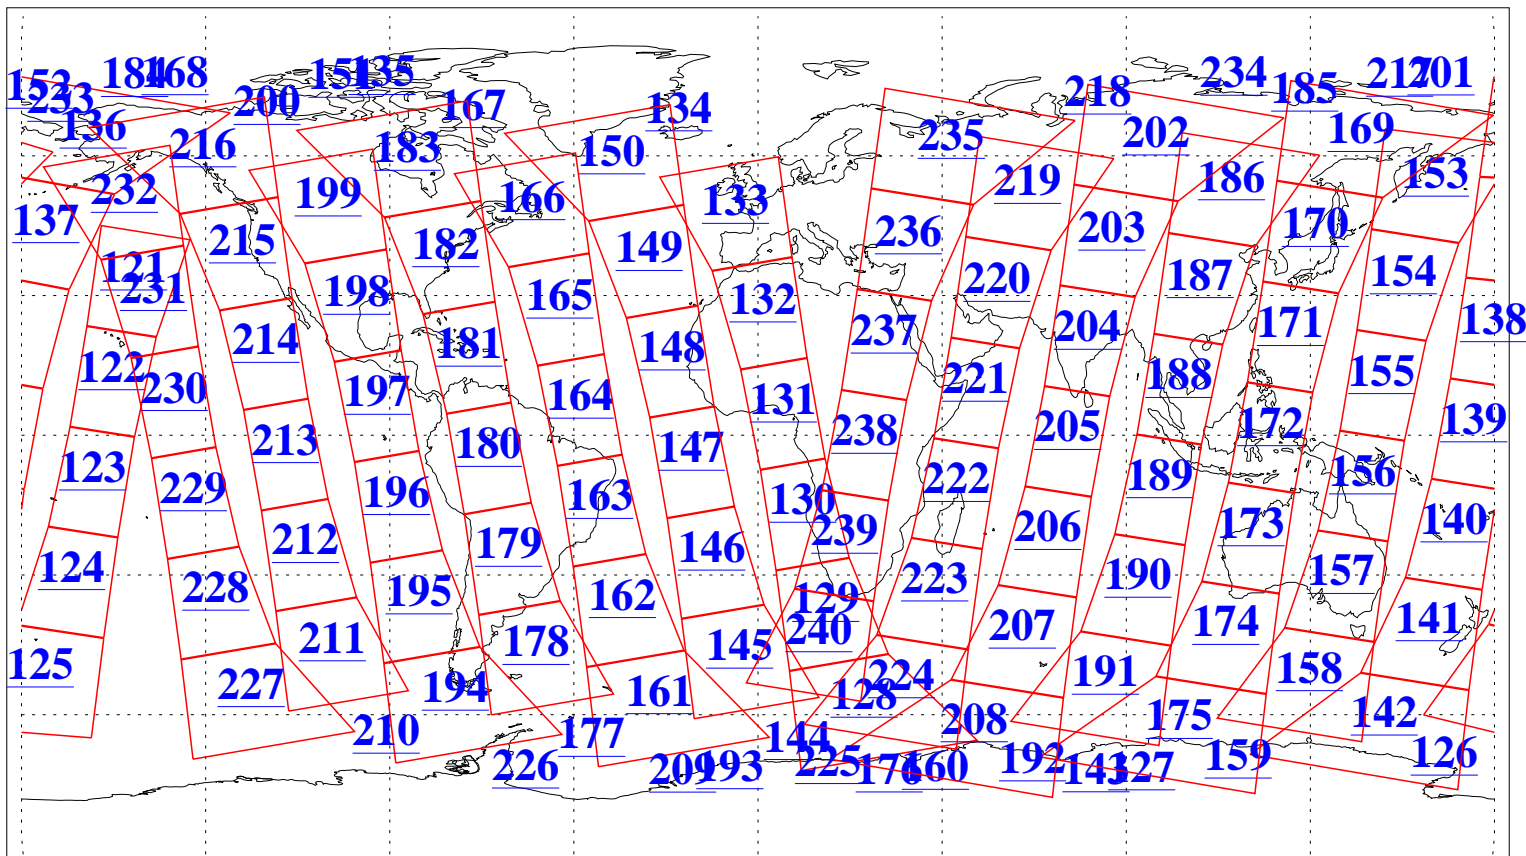

L1B Availability
AMSU Granules: 240
HSB Granules: 0
AIRS Granules: 240

23 Mar 2016
DoY 83
Aqua Day 5072
Granules: 1 to 120

Granules: 121 to 240

Legend: AMSU Available, HSB Available, AIRS Available

L1B Availability
AMSU Granules: 240
HSB Granules: 0
AIRS Granules: 240

23 Mar 2016
DoY 83
Aqua Day 5072

Ascending Granules

Descending Granules

Legend: AMSU Available, HSB Available, AIRS Available

L1B Availability
 AMSU Granules: 240
 HSB Granules: 0
 AIRS Granules: 240

23 Mar 2016
 DoY 83
 Aqua Day 5072