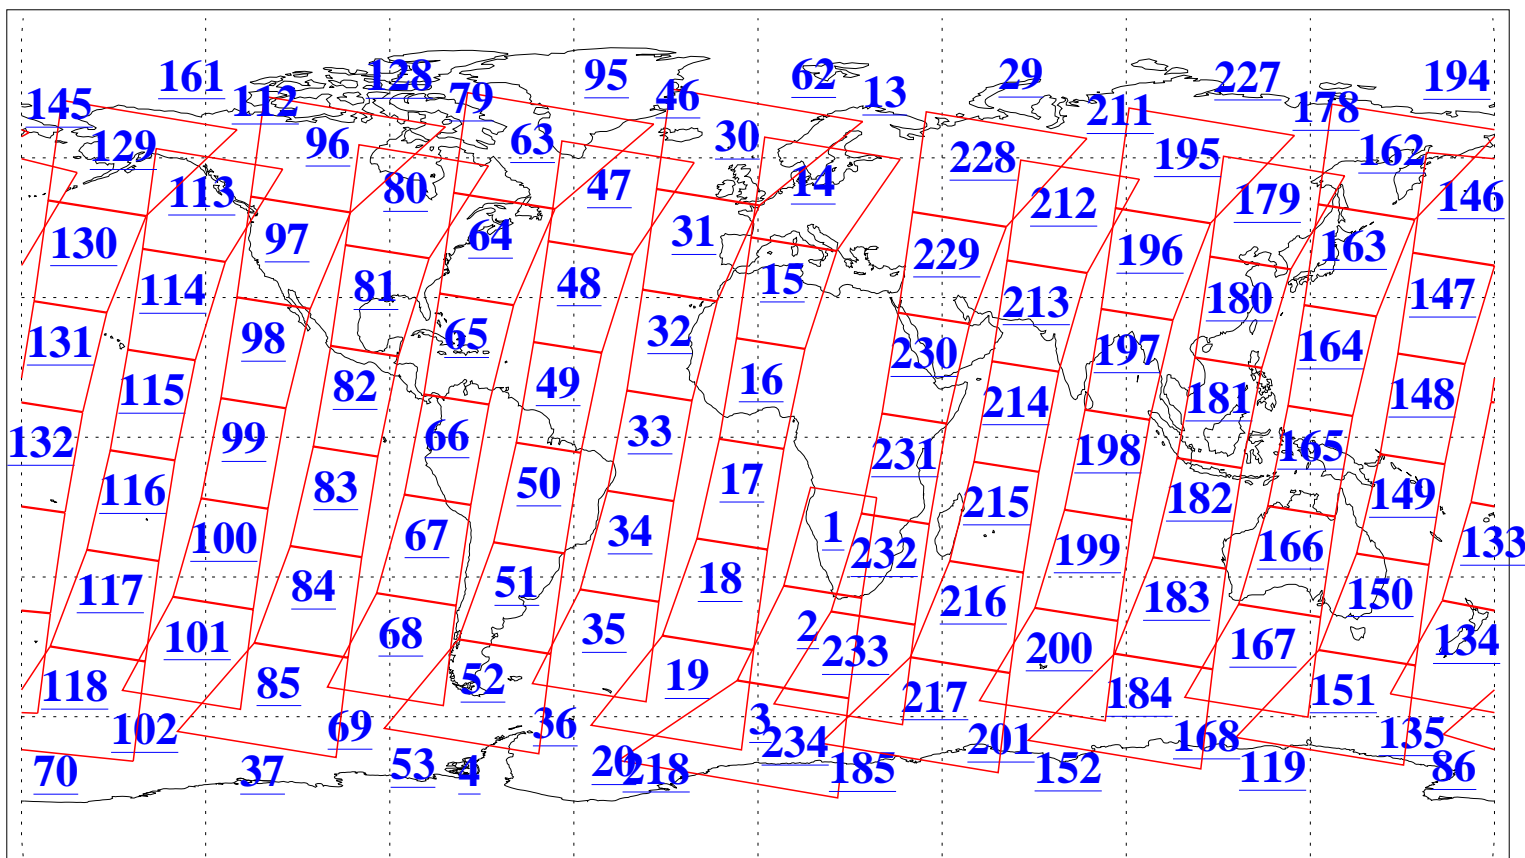

L1B Availability  
AMSU Granules: 240  
HSB Granules: 0  
AIRS Granules: 240

22 Mar 2016  
DoY 82  
Aqua Day 5071  
Granules: 1 to 120

Granules: 121 to 240

Legend: AMSU Available, HSB Available, AIRS Available

L1B Availability  
AMSU Granules: 240  
HSB Granules: 0  
AIRS Granules: 240

22 Mar 2016  
DoY 82  
Aqua Day 5071

Ascending Granules

Descending Granules

Legend: AMSU Available, HSB Available, AIRS Available