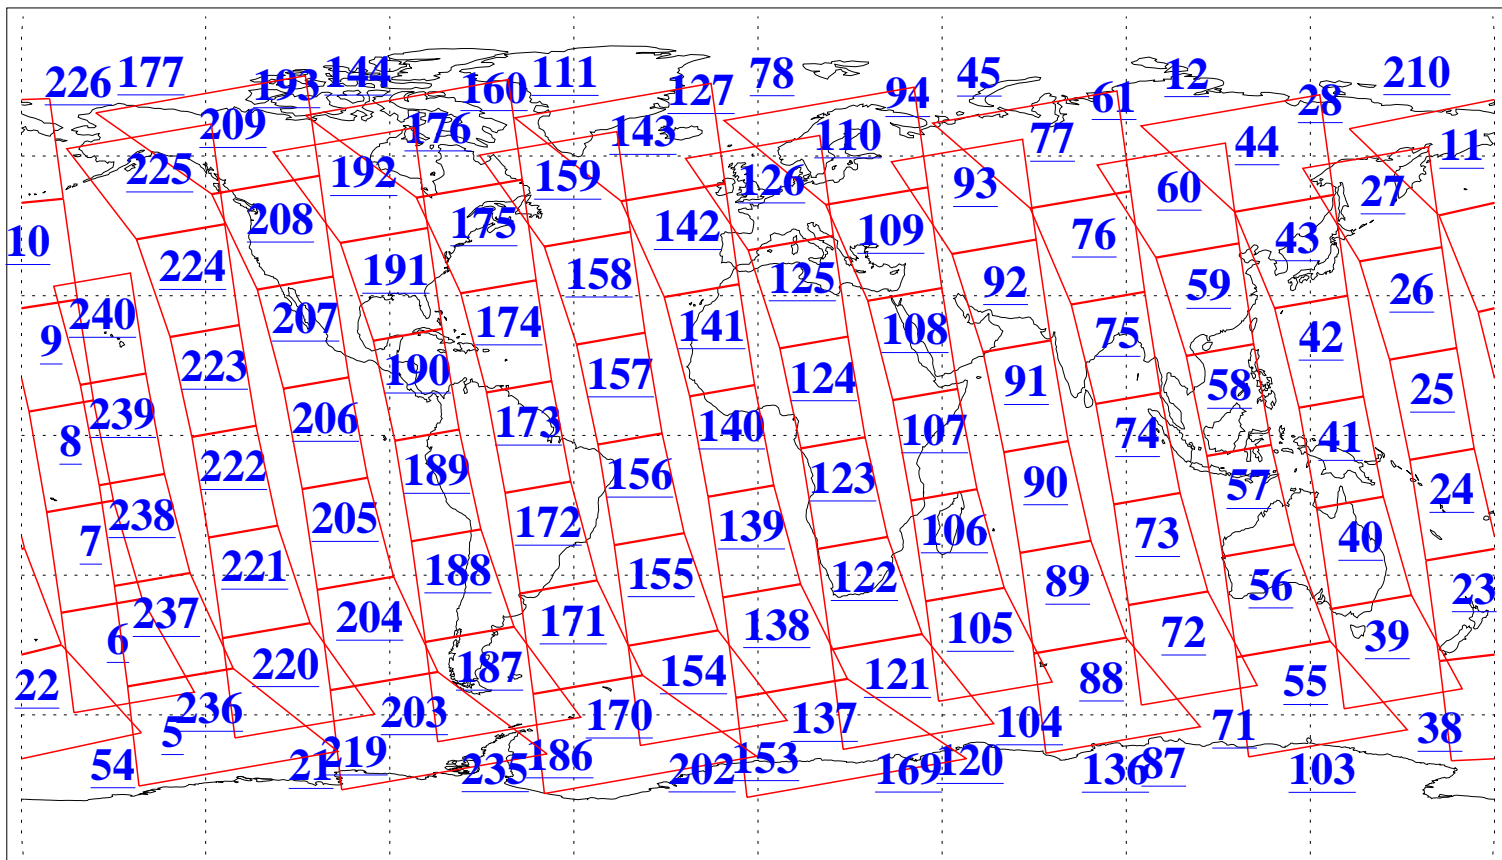

L1B Availability  
AMSU Granules: 240  
HSB Granules: 0  
AIRS Granules: 240

22 Mar 2016  
DoY 82  
Aqua Day 5071  
Granules: 1 to 120

Granules: 121 to 240

Legend: AMSU Available, HSB Available, AIRS Available

L1B Availability  
AMSU Granules: 240  
HSB Granules: 0  
AIRS Granules: 240

22 Mar 2016  
DoY 82  
Aqua Day 5071

Ascending Granules

Descending Granules

Legend: AMSU Available, HSB Available, AIRS Available

### Northern Hemisphere Granules