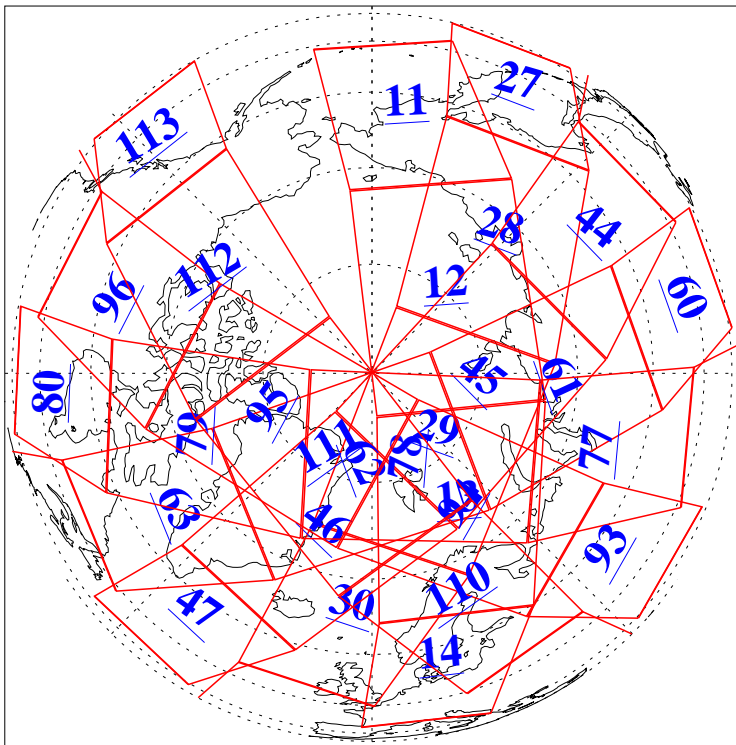

L1B Availability  
AMSU Granules: 240  
HSB Granules: 0  
AIRS Granules: 240

22 Mar 2016  
DoY 82  
Aqua Day 5071  
Granules: 1 to 120

Granules: 121 to 240

Legend: AMSU Available, HSB Available, AIRS Available

L1B Availability  
AMSU Granules: 240  
HSB Granules: 0  
AIRS Granules: 240

22 Mar 2016  
DoY 82  
Aqua Day 5071

Ascending Granules

Descending Granules

Legend: AMSU Available, HSB Available, AIRS Available

### Northern Hemisphere Granules