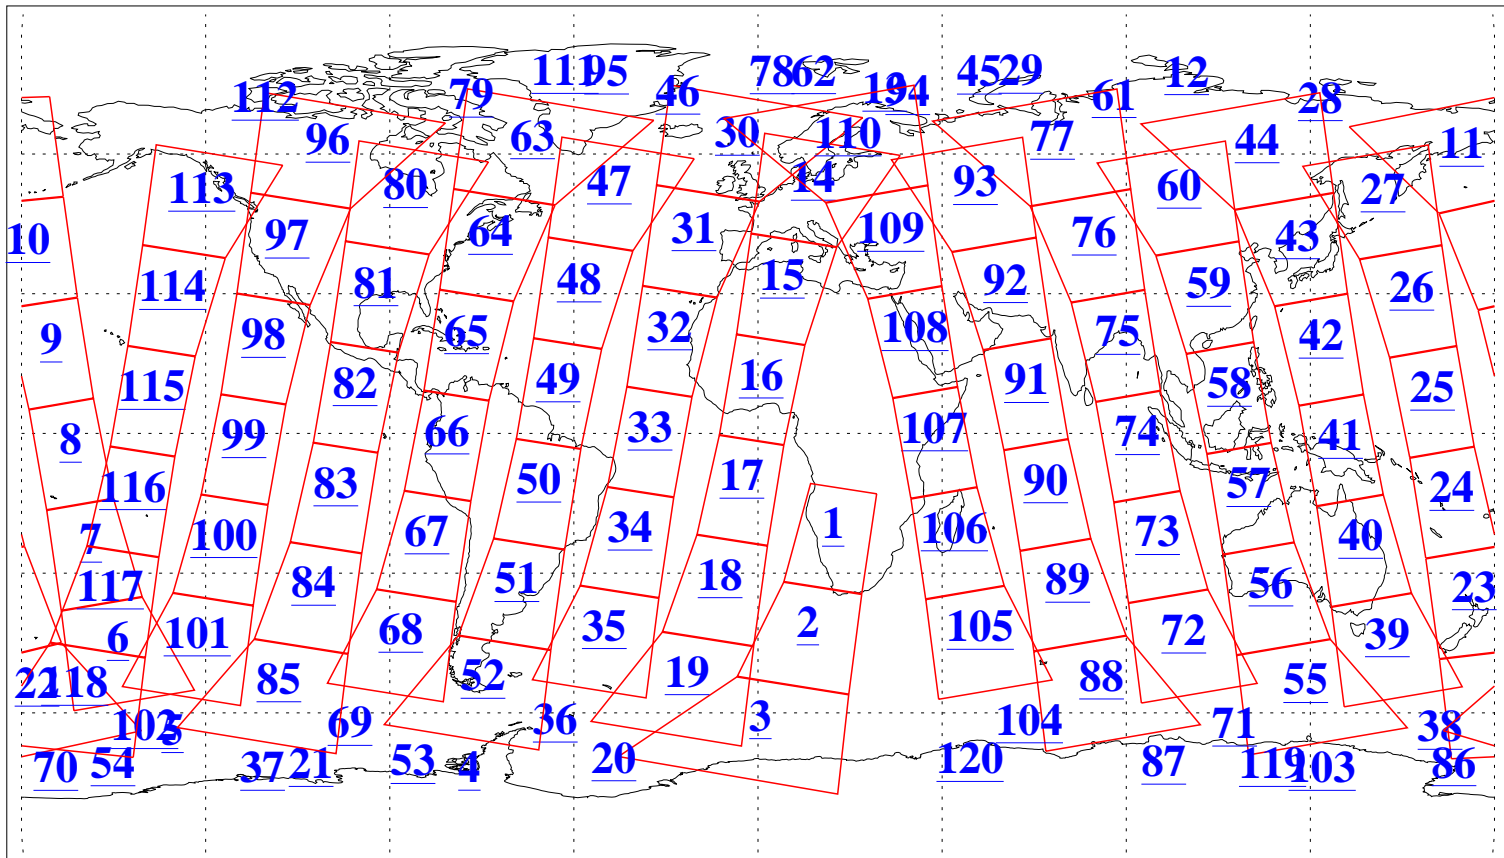

L1B Availability  
AMSU Granules: 240  
HSB Granules: 0  
AIRS Granules: 240

22 Mar 2016  
DoY 82  
Aqua Day 5071  
Granules: 1 to 120

Granules: 121 to 240

Legend: AMSU Available, HSB Available, AIRS Available

L1B Availability  
AMSU Granules: 240  
HSB Granules: 0  
AIRS Granules: 240

22 Mar 2016  
DoY 82  
Aqua Day 5071

Ascending Granules

Descending Granules

Legend: AMSU Available, HSB Available, AIRS Available

### Northern Hemisphere Granules