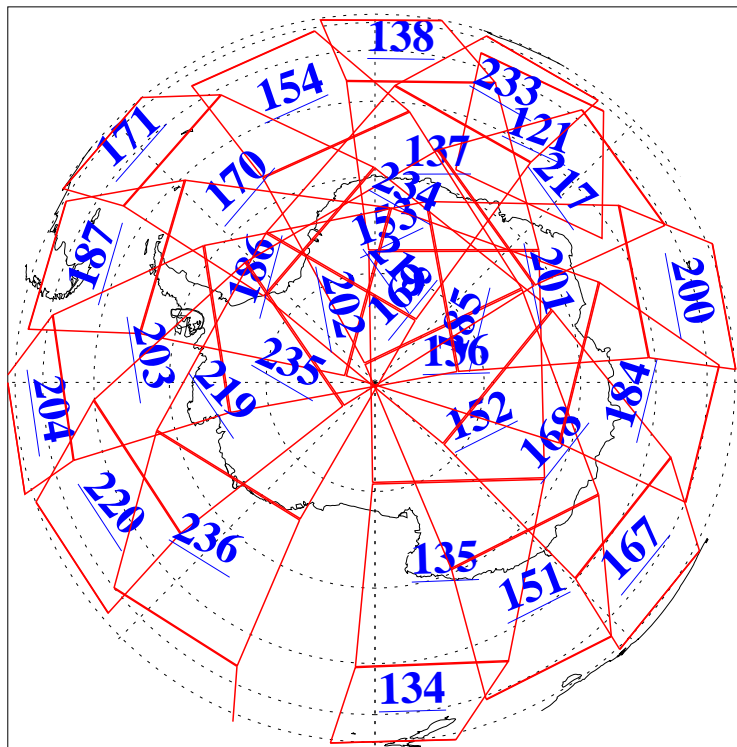

Legend: AMSU Available, HSB Available, AIRS Available