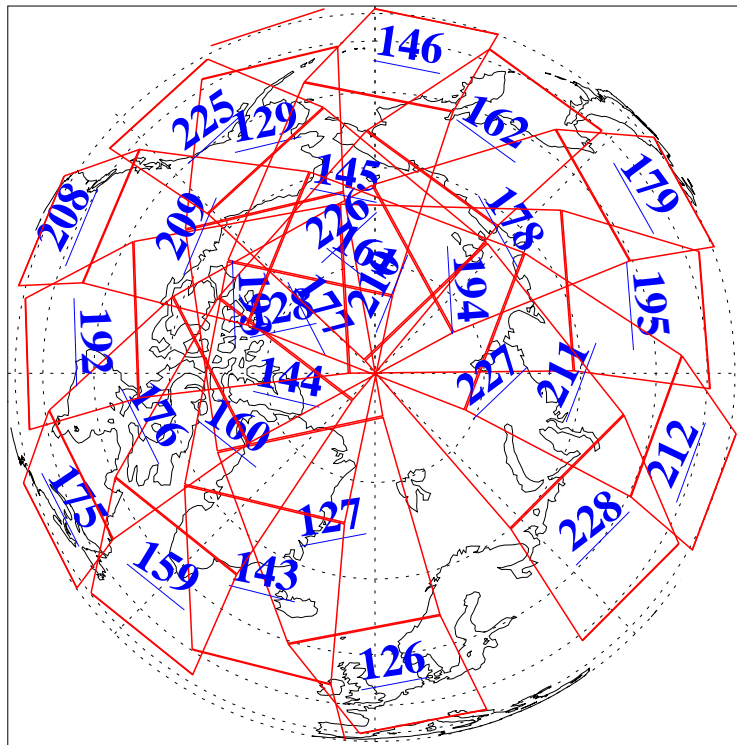

L1B Availability  
AMSU Granules: 240  
HSB Granules: 0  
AIRS Granules: 240

22 Mar 2016  
DoY 82  
Aqua Day 5071  
Granules: 1 to 120

Granules: 121 to 240

Legend: AMSU Available, HSB Available, AIRS Available

L1B Availability  
AMSU Granules: 240  
HSB Granules: 0  
AIRS Granules: 240

22 Mar 2016  
DoY 82  
Aqua Day 5071

Ascending Granules

Descending Granules

Legend: AMSU Available, HSB Available, AIRS Available

### Northern Hemisphere Granules