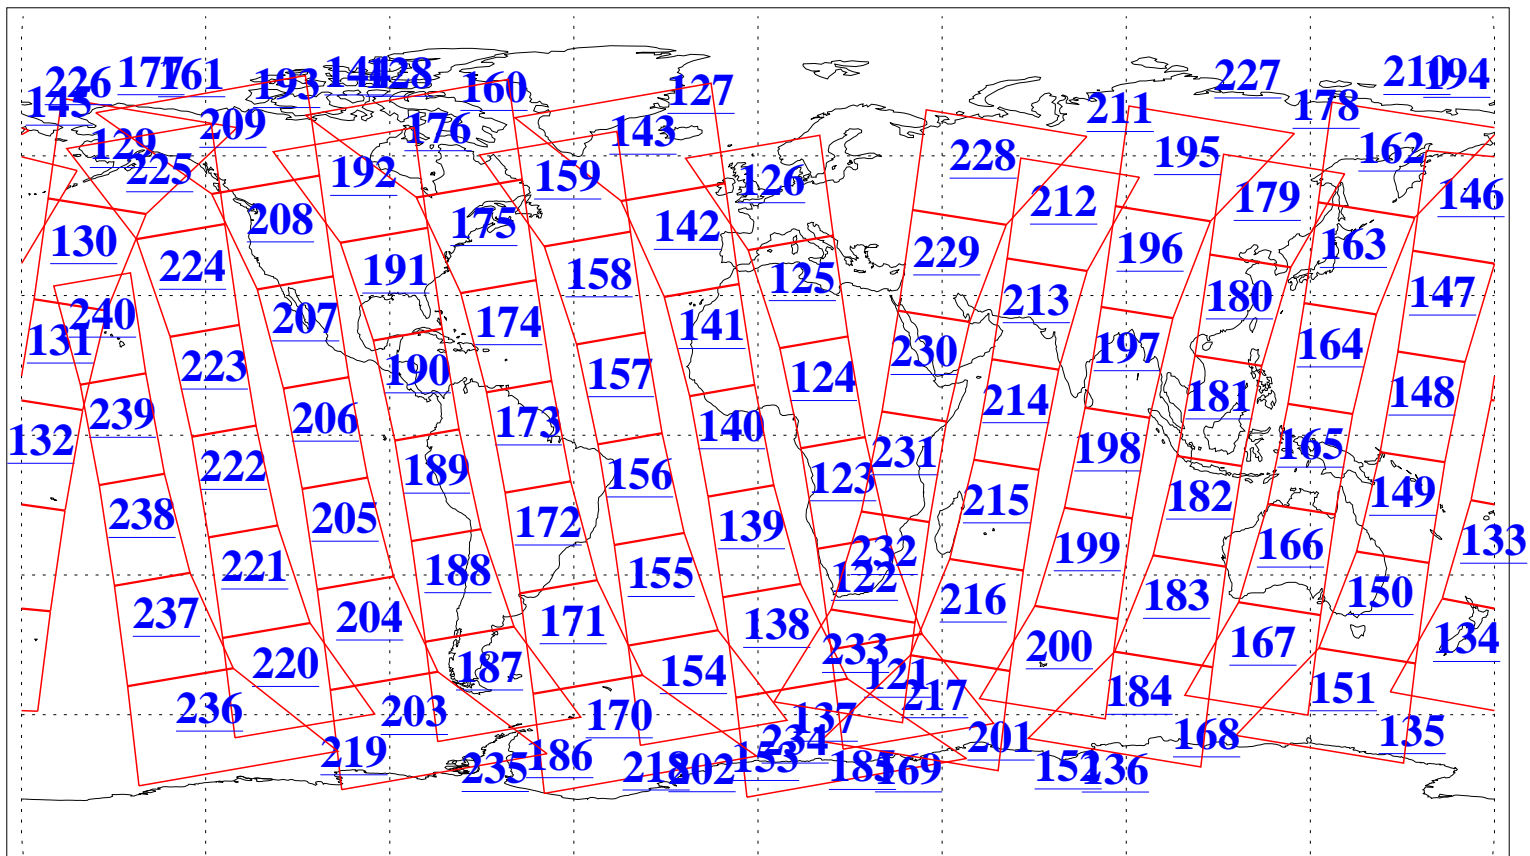

L1B Availability  
AMSU Granules: 240  
HSB Granules: 0  
AIRS Granules: 240

22 Mar 2016  
DoY 82  
Aqua Day 5071  
Granules: 1 to 120

Granules: 121 to 240

Legend: AMSU Available, HSB Available, AIRS Available

L1B Availability  
AMSU Granules: 240  
HSB Granules: 0  
AIRS Granules: 240

22 Mar 2016  
DoY 82  
Aqua Day 5071

Ascending Granules

Descending Granules

Legend: AMSU Available, HSB Available, AIRS Available