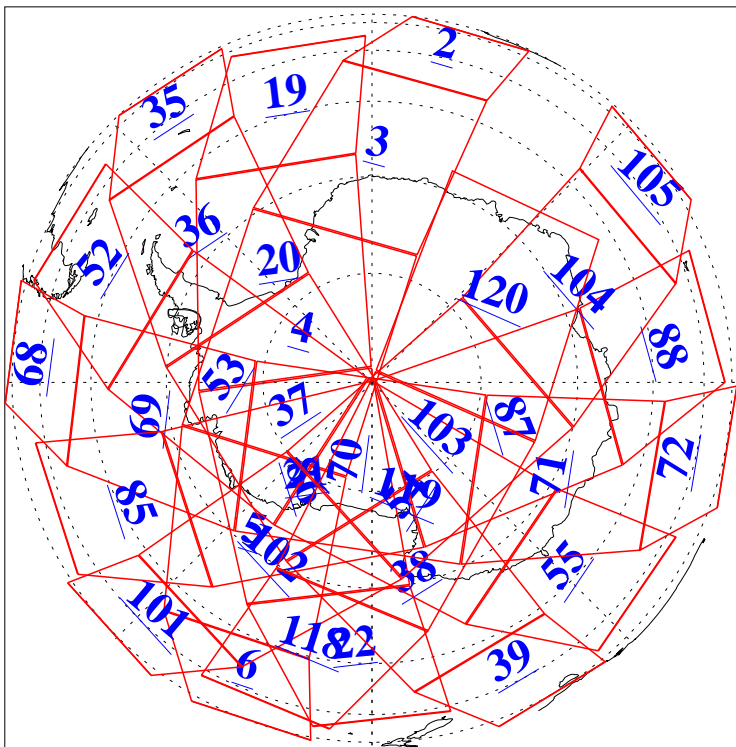

Legend: AMSU Available, HSB Available, AIRS Available