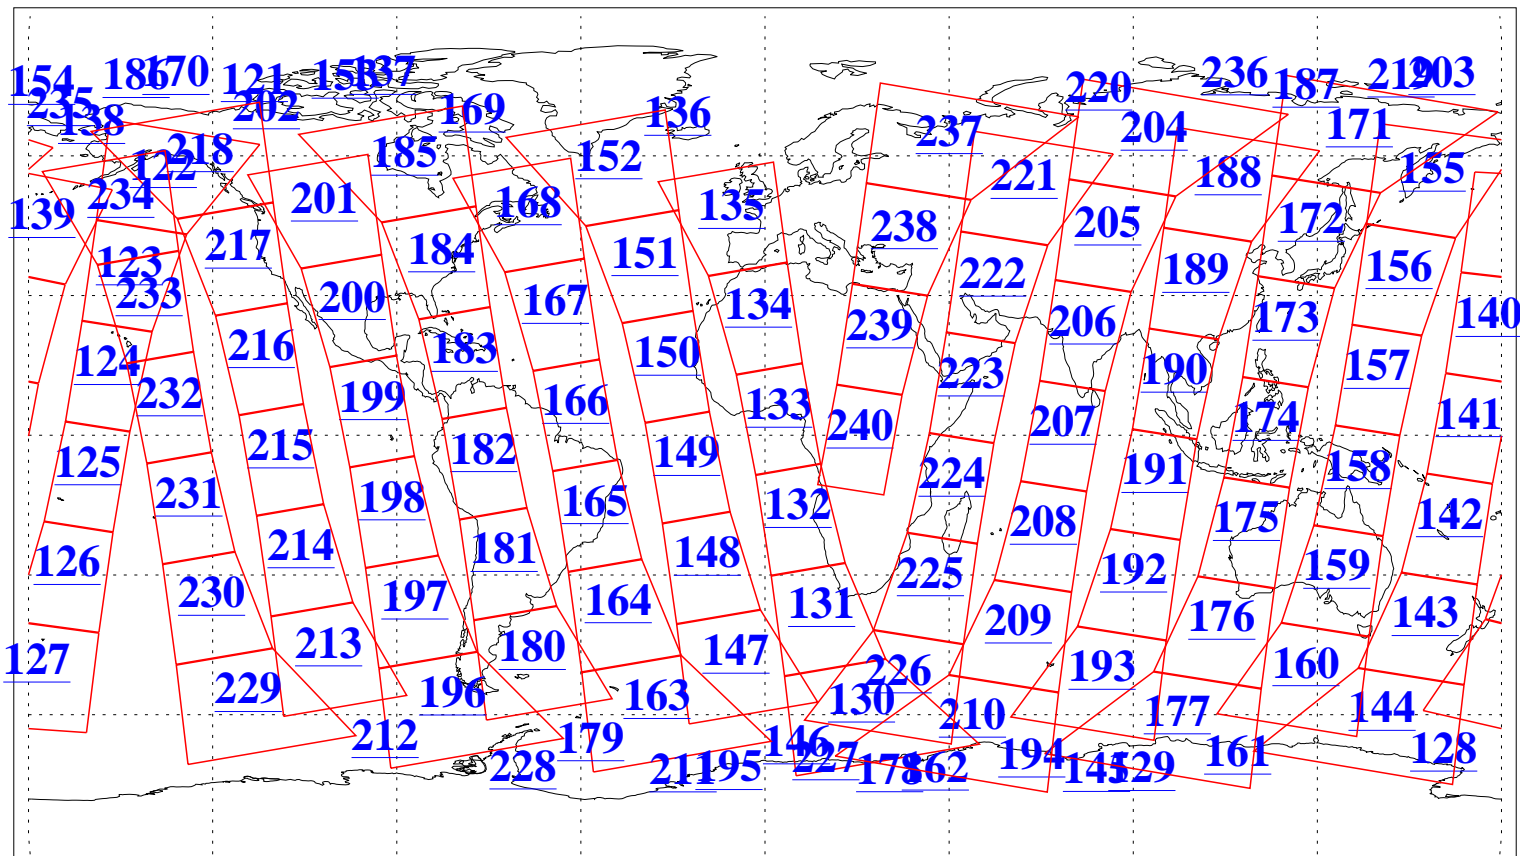

L1B Availability
AMSU Granules: 240
HSB Granules: 0
AIRS Granules: 240

21 Mar 2016
DoY 81
Aqua Day 5070
Granules: 1 to 120

Granules: 121 to 240

Legend: AMSU Available, HSB Available, AIRS Available

L1B Availability
AMSU Granules: 240
HSB Granules: 0
AIRS Granules: 240

21 Mar 2016
DoY 81
Aqua Day 5070
Ascending Granules

Descending Granules

Legend: AMSU Available, HSB Available, AIRS Available

L1B Availability
 AMSU Granules: 240
 HSB Granules: 0
 AIRS Granules: 240

21 Mar 2016
 DoY 81
 Aqua Day 5070

Northern Hemisphere Granules

Southern Hemisphere Granules

Legend: AMSU Available, HSB Available, AIRS Available