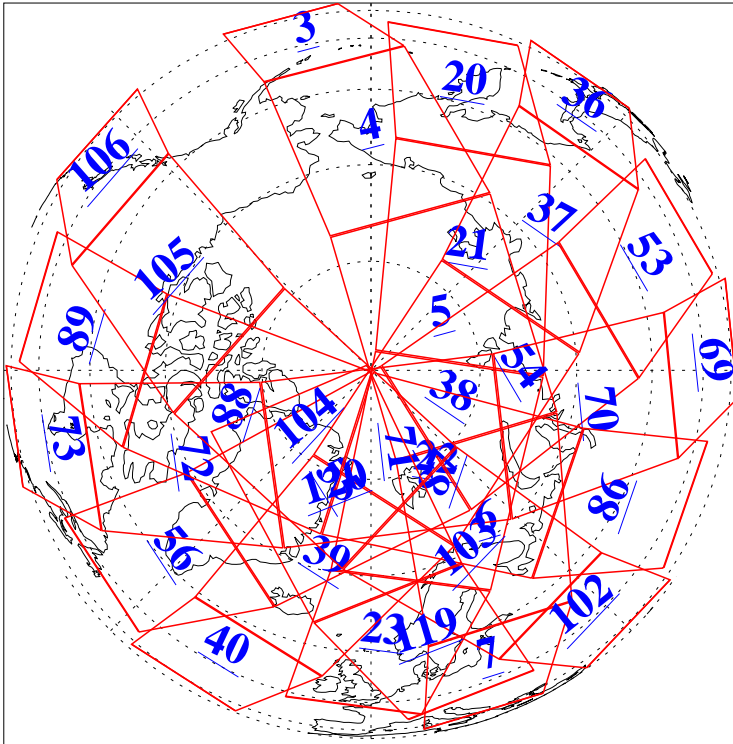

L1B Availability
AMSU Granules: 240
HSB Granules: 0
AIRS Granules: 240

21 Mar 2016
DoY 81
Aqua Day 5070
Granules: 1 to 120

Granules: 121 to 240

Legend: AMSU Available, HSB Available, AIRS Available

L1B Availability
AMSU Granules: 240
HSB Granules: 0
AIRS Granules: 240

21 Mar 2016
DoY 81
Aqua Day 5070
Ascending Granules

Descending Granules

Legend: AMSU Available, HSB Available, AIRS Available

L1B Availability
 AMSU Granules: 240
 HSB Granules: 0
 AIRS Granules: 240

21 Mar 2016
 DoY 81
 Aqua Day 5070

Northern Hemisphere Granules

Southern Hemisphere Granules

Legend: AMSU Available, HSB Available, AIRS Available