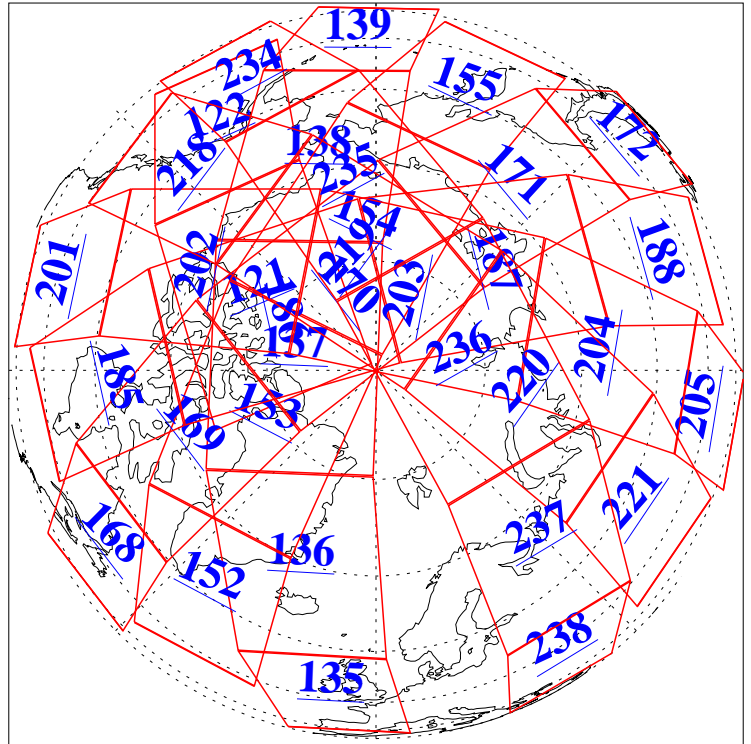

21 Mar 2016
DoY 81
Aqua Day 5070
Ascending Granules

Descending Granules

Legend: AMSU Available, HSB Available, AIRS Available

L1B Availability
 AMSU Granules: 240
 HSB Granules: 0
 AIRS Granules: 240

21 Mar 2016
 DoY 81
 Aqua Day 5070

Northern Hemisphere Granules

Southern Hemisphere Granules

Legend: AMSU Available, HSB Available, AIRS Available