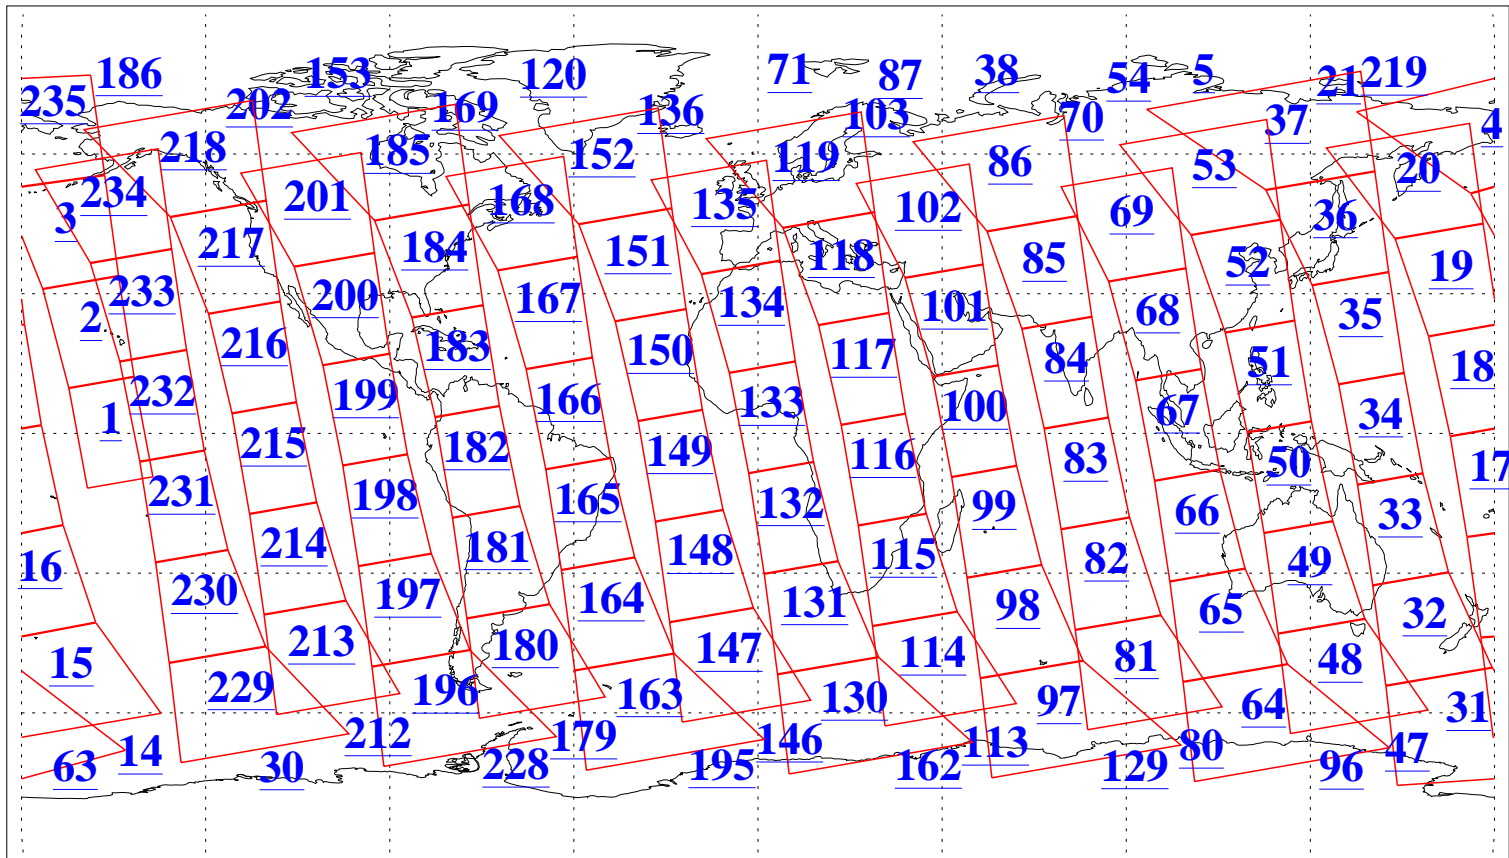

L1B Availability
AMSU Granules: 240
HSB Granules: 0
AIRS Granules: 240

21 Mar 2016
DoY 81
Aqua Day 5070
Ascending Granules

Descending Granules