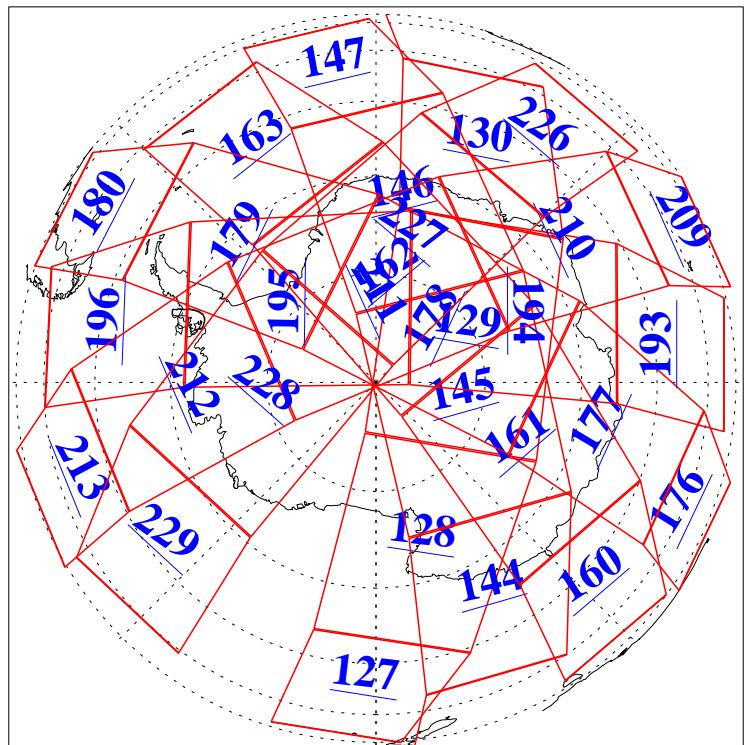

L1B Availability
AMSU Granules: 240
HSB Granules: 0
AIRS Granules: 240

21 Mar 2016
DoY 81
Aqua Day 5070
Granules: 1 to 120

Granules: 121 to 240

Legend: AMSU Available, HSB Available, AIRS Available

L1B Availability
AMSU Granules: 240
HSB Granules: 0
AIRS Granules: 240

21 Mar 2016
DoY 81
Aqua Day 5070
Ascending Granules

Descending Granules

Legend: AMSU Available, HSB Available, AIRS Available

L1B Availability
 AMSU Granules: 240
 HSB Granules: 0
 AIRS Granules: 240

21 Mar 2016
 DoY 81
 Aqua Day 5070

Northern Hemisphere Granules

Southern Hemisphere Granules

Legend: AMSU Available, HSB Available, AIRS Available