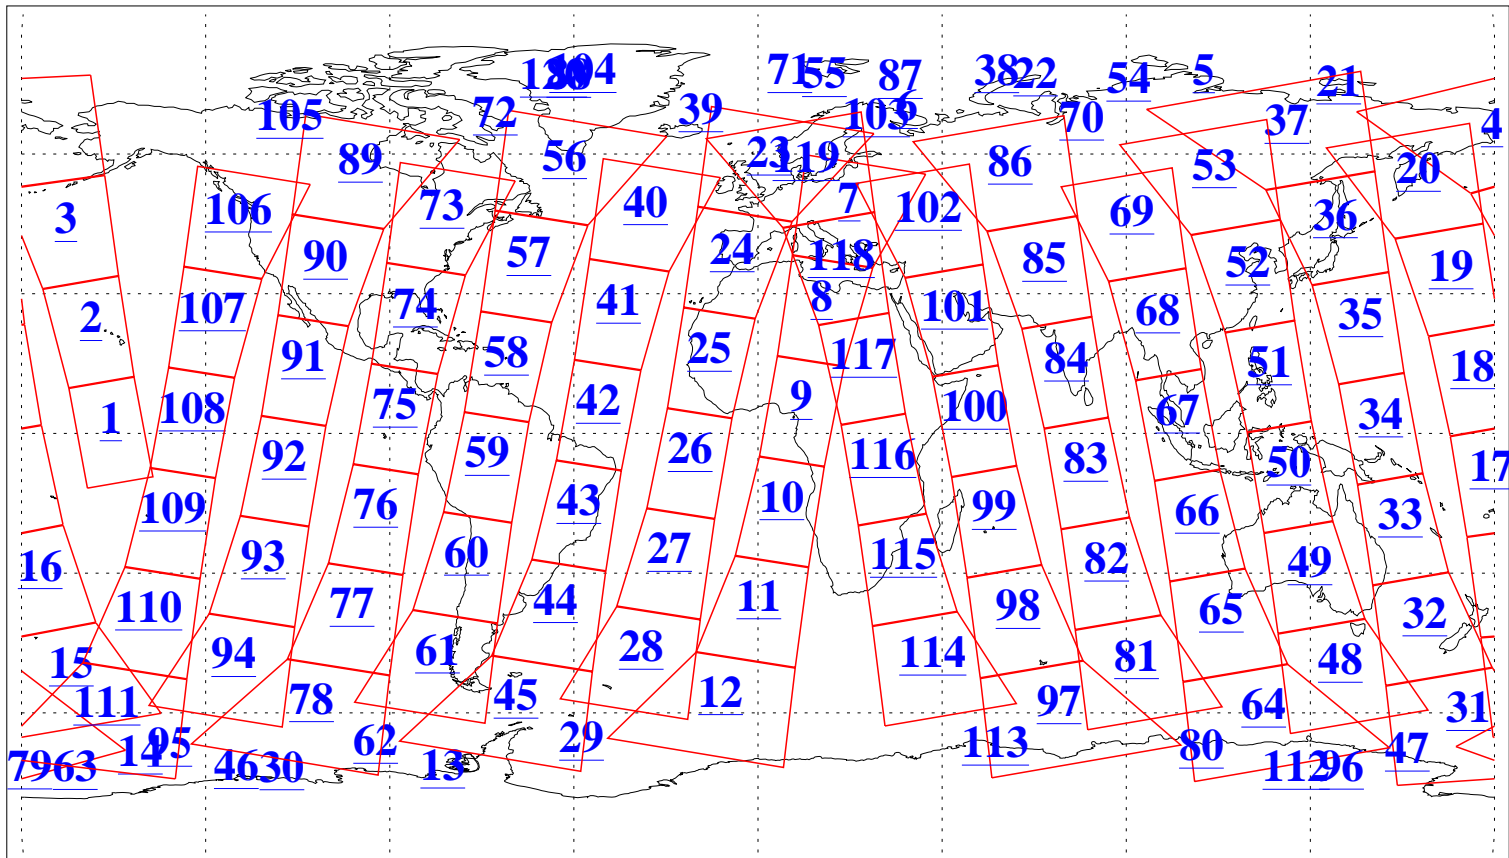

L1B Availability
AMSU Granules: 240
HSB Granules: 0
AIRS Granules: 240

21 Mar 2016
DoY 81
Aqua Day 5070
Granules: 1 to 120

Granules: 121 to 240

Legend: AMSU Available, HSB Available, AIRS Available

L1B Availability
AMSU Granules: 240
HSB Granules: 0
AIRS Granules: 240

21 Mar 2016
DoY 81
Aqua Day 5070
Ascending Granules

Descending Granules

Legend: AMSU Available, HSB Available, AIRS Available

L1B Availability
 AMSU Granules: 240
 HSB Granules: 0
 AIRS Granules: 240

21 Mar 2016
 DoY 81
 Aqua Day 5070

Northern Hemisphere Granules

Southern Hemisphere Granules

Legend: AMSU Available, HSB Available, AIRS Available