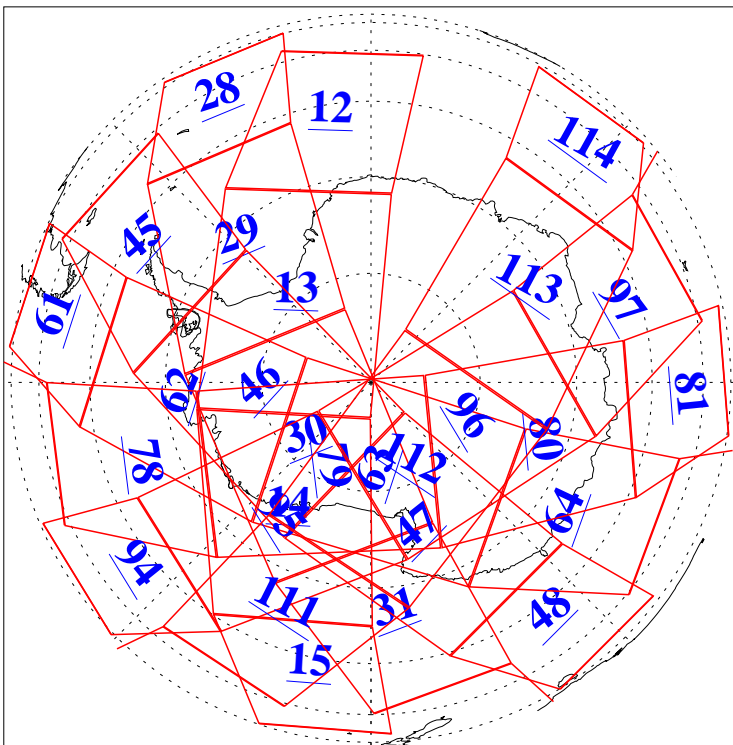

L1B Availability
AMSU Granules: 240
HSB Granules: 0
AIRS Granules: 240

21 Mar 2016
DoY 81
Aqua Day 5070
Granules: 1 to 120

Granules: 121 to 240

Legend: AMSU Available, HSB Available, AIRS Available

L1B Availability
AMSU Granules: 240
HSB Granules: 0
AIRS Granules: 240

21 Mar 2016
DoY 81
Aqua Day 5070
Ascending Granules

Descending Granules

Legend: AMSU Available, HSB Available, AIRS Available

L1B Availability
 AMSU Granules: 240
 HSB Granules: 0
 AIRS Granules: 240

21 Mar 2016
 DoY 81
 Aqua Day 5070

Northern Hemisphere Granules

Southern Hemisphere Granules

Legend: AMSU Available, HSB Available, AIRS Available