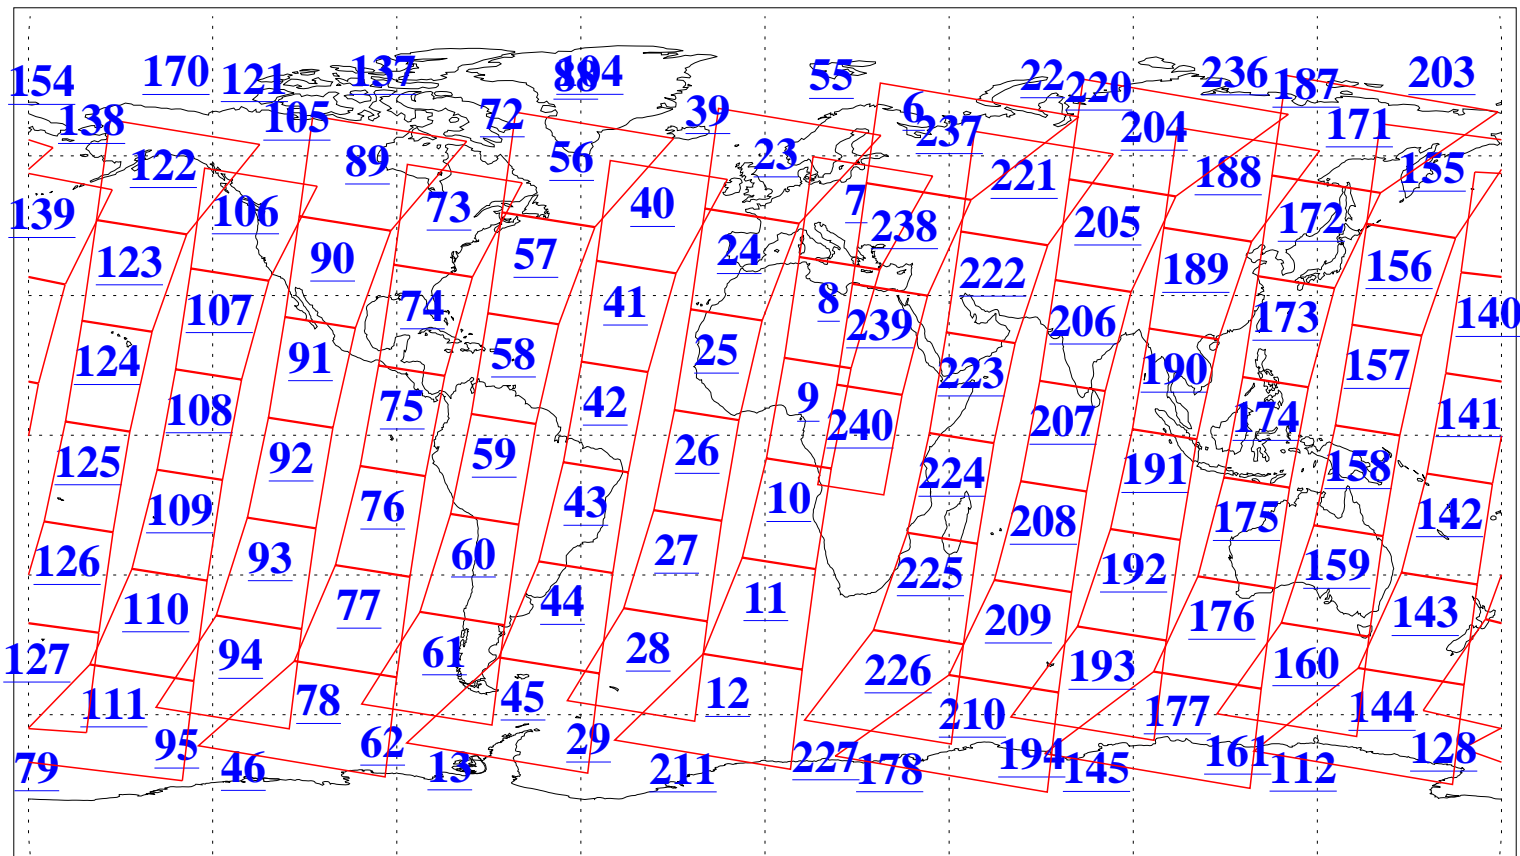

L1B Availability
AMSU Granules: 240
HSB Granules: 0
AIRS Granules: 240

21 Mar 2016
DoY 81
Aqua Day 5070
Granules: 1 to 120

Granules: 121 to 240

Legend: AMSU Available, HSB Available, AIRS Available

L1B Availability
AMSU Granules: 240
HSB Granules: 0
AIRS Granules: 240

21 Mar 2016
DoY 81
Aqua Day 5070
Ascending Granules

Descending Granules

Legend: AMSU Available, HSB Available, AIRS Available

L1B Availability
 AMSU Granules: 240
 HSB Granules: 0
 AIRS Granules: 240

21 Mar 2016
 DoY 81
 Aqua Day 5070

Northern Hemisphere Granules

Southern Hemisphere Granules

Legend: AMSU Available, HSB Available, AIRS Available