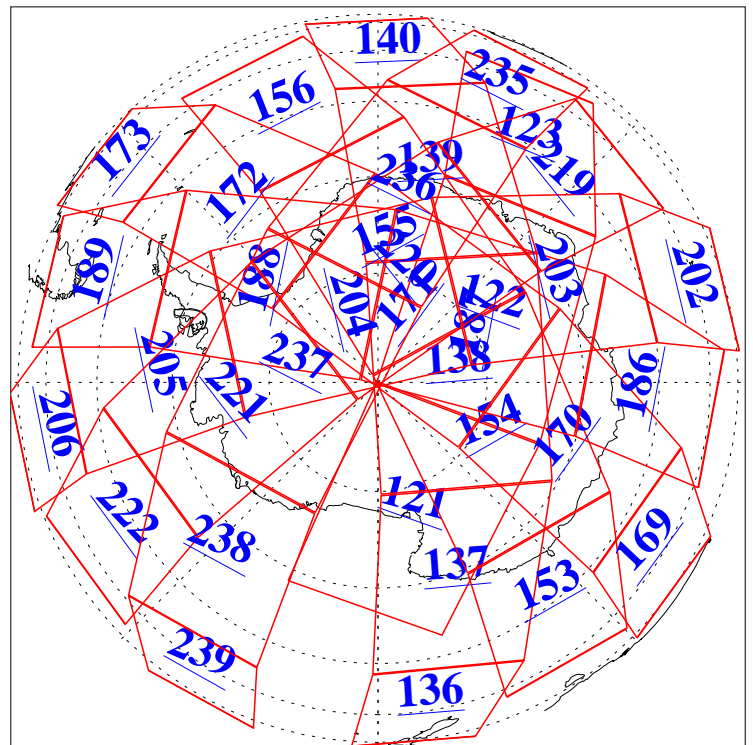

L1B Availability  
AMSU Granules: 240  
HSB Granules: 0  
AIRS Granules: 240

20 Mar 2016  
DoY 80  
Aqua Day 5069  
Granules: 1 to 120

Granules: 121 to 240

Legend: AMSU Available, HSB Available, AIRS Available

L1B Availability  
AMSU Granules: 240  
HSB Granules: 0  
AIRS Granules: 240

20 Mar 2016  
DoY 80  
Aqua Day 5069

Ascending Granules

Descending Granules

Legend: AMSU Available, HSB Available, AIRS Available

L1B Availability  
 AMSU Granules: 240  
 HSB Granules: 0  
 AIRS Granules: 240

20 Mar 2016  
 DoY 80  
 Aqua Day 5069

Northern Hemisphere Granules

Southern Hemisphere Granules

Legend: AMSU Available, HSB Available, AIRS Available