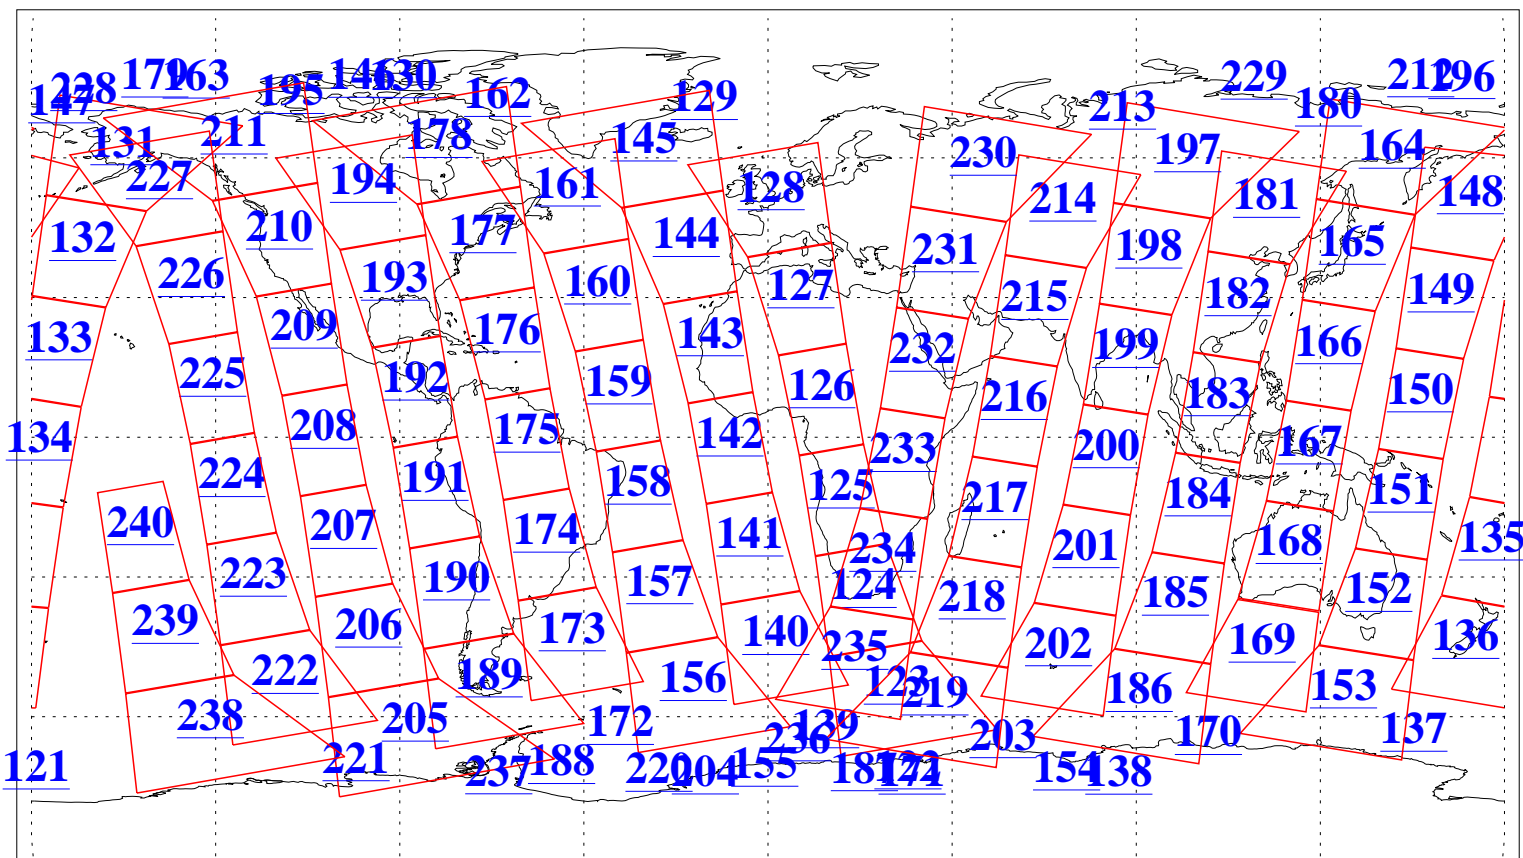

L1B Availability  
AMSU Granules: 240  
HSB Granules: 0  
AIRS Granules: 240

20 Mar 2016  
DoY 80  
Aqua Day 5069  
Granules: 1 to 120

Granules: 121 to 240

Legend: AMSU Available, HSB Available, AIRS Available

L1B Availability  
AMSU Granules: 240  
HSB Granules: 0  
AIRS Granules: 240

20 Mar 2016  
DoY 80  
Aqua Day 5069

Ascending Granules

Descending Granules

Legend: AMSU Available, HSB Available, AIRS Available

L1B Availability  
 AMSU Granules: 240  
 HSB Granules: 0  
 AIRS Granules: 240

20 Mar 2016  
 DoY 80  
 Aqua Day 5069

Northern Hemisphere Granules

Southern Hemisphere Granules

Legend: AMSU Available, HSB Available, AIRS Available