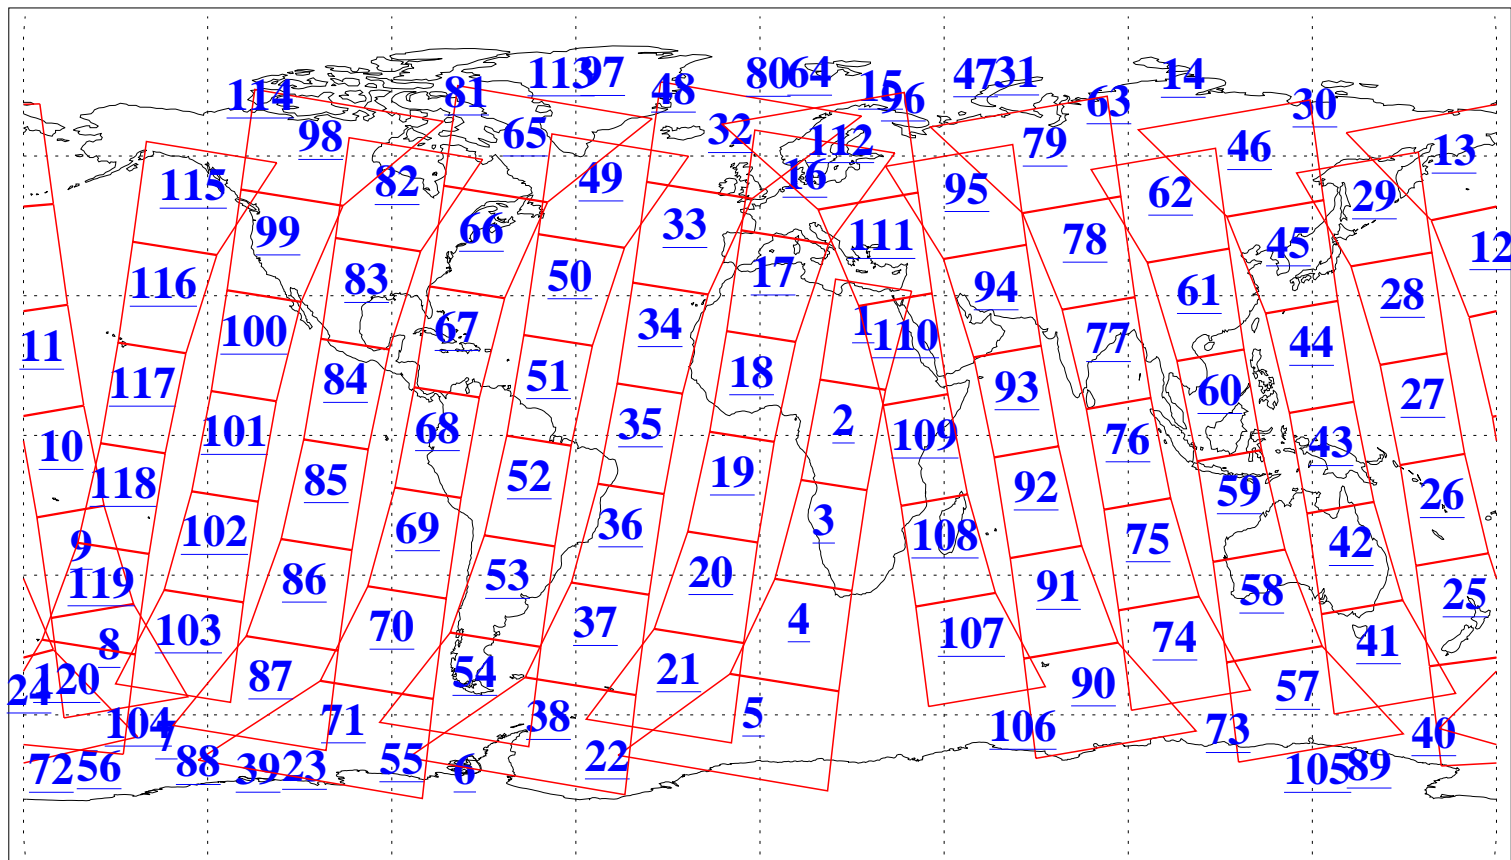

L1B Availability  
AMSU Granules: 240  
HSB Granules: 0  
AIRS Granules: 240

20 Mar 2016  
DoY 80  
Aqua Day 5069  
Granules: 1 to 120

Granules: 121 to 240

Legend: AMSU Available, HSB Available, AIRS Available

L1B Availability  
AMSU Granules: 240  
HSB Granules: 0  
AIRS Granules: 240

20 Mar 2016  
DoY 80  
Aqua Day 5069

Ascending Granules

Descending Granules

Legend: AMSU Available, HSB Available, AIRS Available

L1B Availability  
 AMSU Granules: 240  
 HSB Granules: 0  
 AIRS Granules: 240

20 Mar 2016  
 DoY 80  
 Aqua Day 5069

Northern Hemisphere Granules

Southern Hemisphere Granules

Legend: AMSU Available, HSB Available, AIRS Available