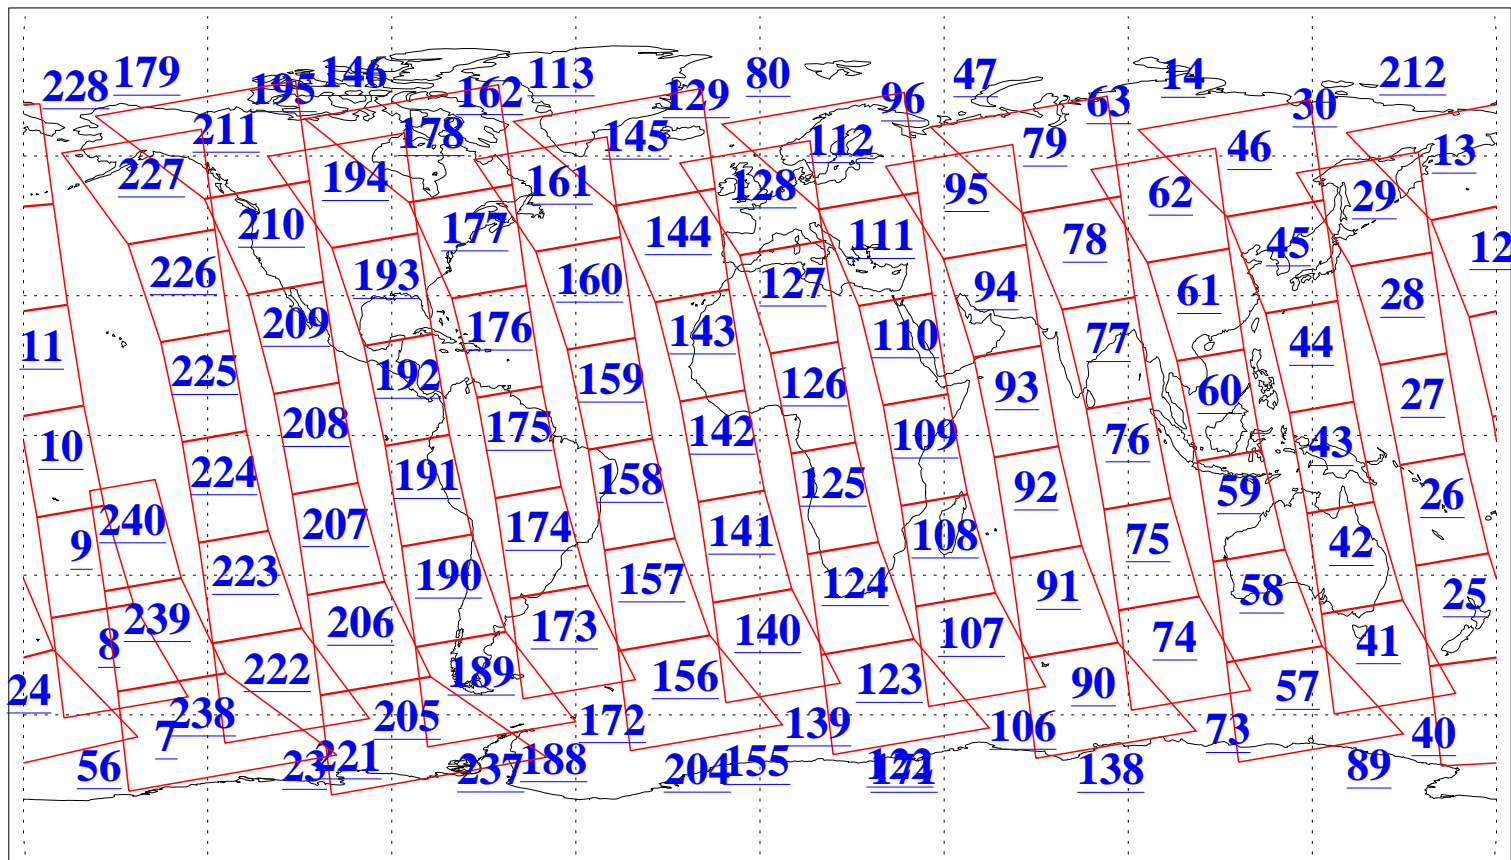

L1B Availability  
AMSU Granules: 240  
HSB Granules: 0  
AIRS Granules: 240

20 Mar 2016  
DoY 80  
Aqua Day 5069  
Granules: 1 to 120

Granules: 121 to 240

Legend: AMSU Available, HSB Available, AIRS Available

L1B Availability  
AMSU Granules: 240  
HSB Granules: 0  
AIRS Granules: 240

20 Mar 2016  
DoY 80  
Aqua Day 5069

Ascending Granules

Descending Granules

Legend: AMSU Available, HSB Available, AIRS Available

L1B Availability  
 AMSU Granules: 240  
 HSB Granules: 0  
 AIRS Granules: 240

20 Mar 2016  
 DoY 80  
 Aqua Day 5069

Northern Hemisphere Granules

Southern Hemisphere Granules

Legend: AMSU Available, HSB Available, AIRS Available