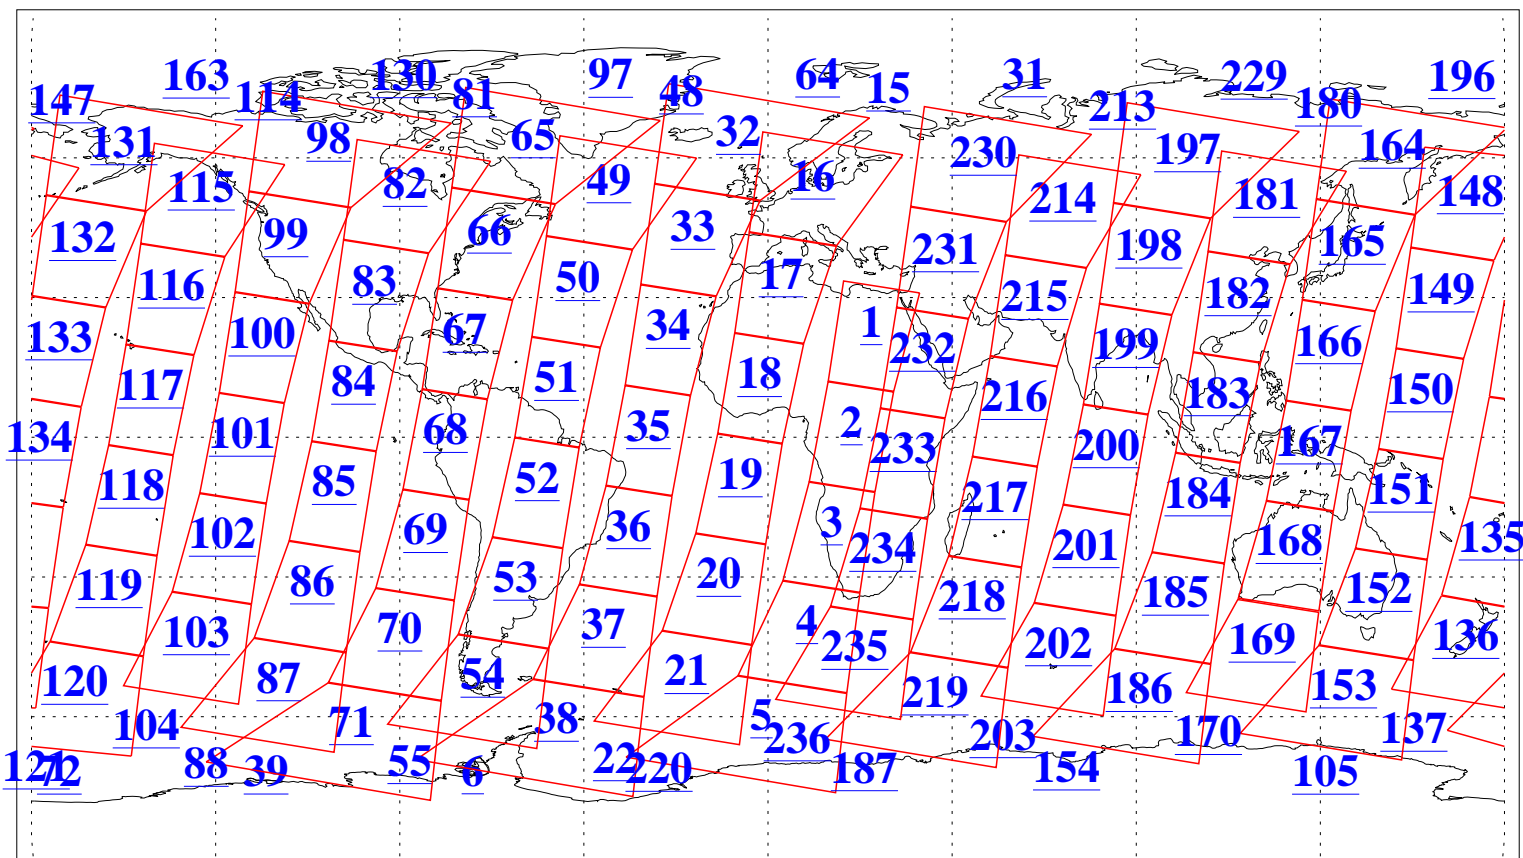

L1B Availability  
AMSU Granules: 240  
HSB Granules: 0  
AIRS Granules: 240

20 Mar 2016  
DoY 80  
Aqua Day 5069  
Granules: 1 to 120

Granules: 121 to 240

Legend: AMSU Available, HSB Available, AIRS Available

L1B Availability  
AMSU Granules: 240  
HSB Granules: 0  
AIRS Granules: 240

20 Mar 2016  
DoY 80  
Aqua Day 5069

Ascending Granules

Descending Granules

Legend: AMSU Available, HSB Available, AIRS Available

L1B Availability  
 AMSU Granules: 240  
 HSB Granules: 0  
 AIRS Granules: 240

20 Mar 2016  
 DoY 80  
 Aqua Day 5069

Northern Hemisphere Granules

Southern Hemisphere Granules

Legend: AMSU Available, HSB Available, AIRS Available