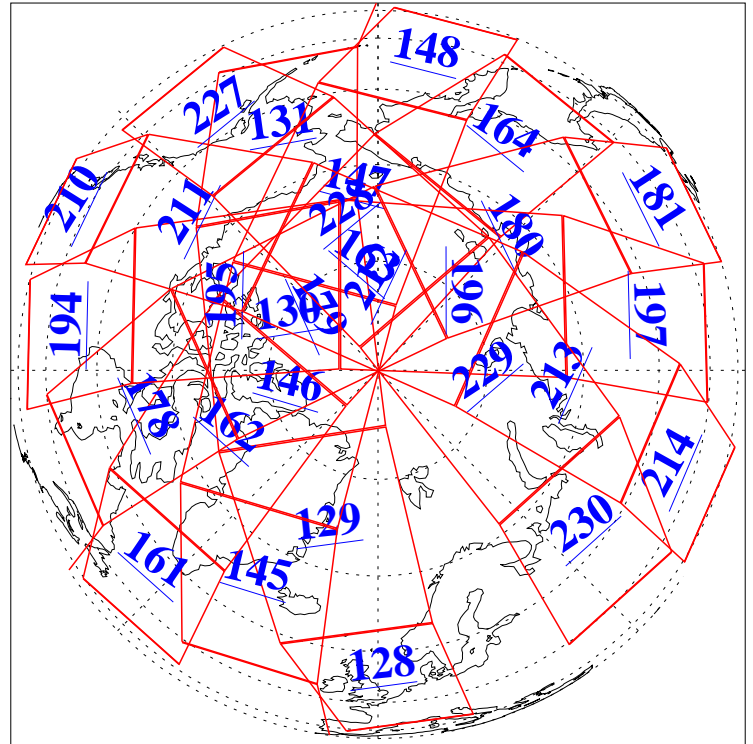

L1B Availability  
AMSU Granules: 240  
HSB Granules: 0  
AIRS Granules: 240

20 Mar 2016  
DoY 80  
Aqua Day 5069  
Granules: 1 to 120

Granules: 121 to 240

Legend: AMSU Available, HSB Available, AIRS Available

L1B Availability  
AMSU Granules: 240  
HSB Granules: 0  
AIRS Granules: 240

20 Mar 2016  
DoY 80  
Aqua Day 5069

Ascending Granules

Descending Granules

Legend: AMSU Available, HSB Available, AIRS Available

L1B Availability  
 AMSU Granules: 240  
 HSB Granules: 0  
 AIRS Granules: 240

20 Mar 2016  
 DoY 80  
 Aqua Day 5069

Northern Hemisphere Granules

Southern Hemisphere Granules

Legend: AMSU Available, HSB Available, AIRS Available