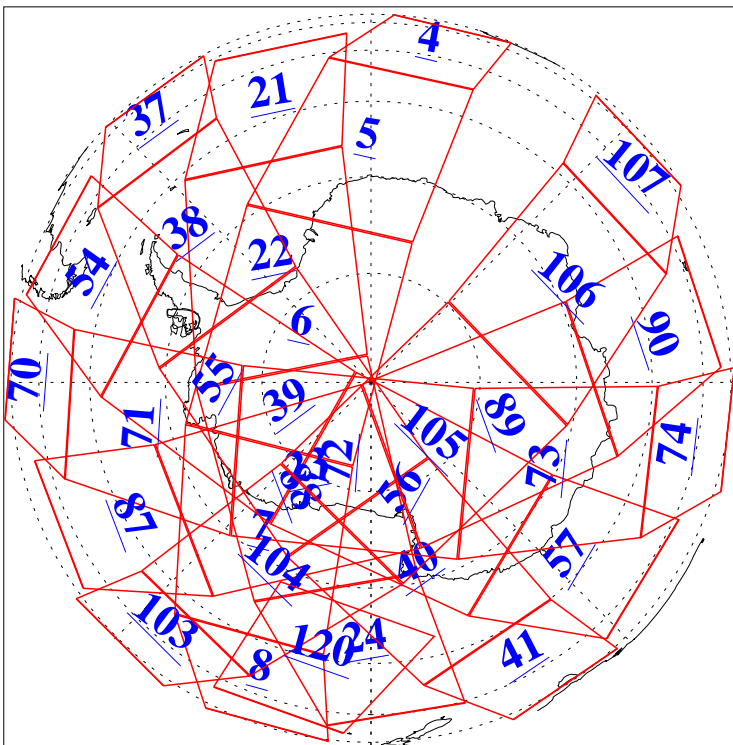

L1B Availability  
AMSU Granules: 240  
HSB Granules: 0  
AIRS Granules: 240

20 Mar 2016  
DoY 80  
Aqua Day 5069  
Granules: 1 to 120

Granules: 121 to 240

Legend: AMSU Available, HSB Available, AIRS Available

L1B Availability  
AMSU Granules: 240  
HSB Granules: 0  
AIRS Granules: 240

20 Mar 2016  
DoY 80  
Aqua Day 5069

Ascending Granules

Descending Granules

Legend: AMSU Available, HSB Available, AIRS Available

L1B Availability  
 AMSU Granules: 240  
 HSB Granules: 0  
 AIRS Granules: 240

20 Mar 2016  
 DoY 80  
 Aqua Day 5069

Northern Hemisphere Granules

Southern Hemisphere Granules

Legend: AMSU Available, HSB Available, AIRS Available