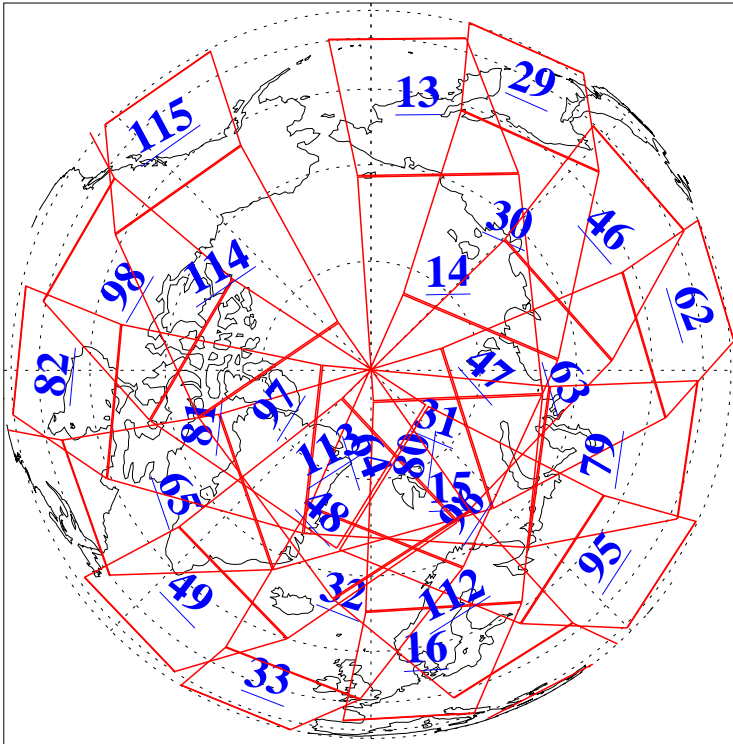

L1B Availability  
AMSU Granules: 240  
HSB Granules: 0  
AIRS Granules: 240

20 Mar 2016  
DoY 80  
Aqua Day 5069  
Granules: 1 to 120

Granules: 121 to 240

Legend: AMSU Available, HSB Available, AIRS Available

L1B Availability  
AMSU Granules: 240  
HSB Granules: 0  
AIRS Granules: 240

20 Mar 2016  
DoY 80  
Aqua Day 5069

Ascending Granules

Descending Granules

Legend: AMSU Available, HSB Available, AIRS Available

L1B Availability  
 AMSU Granules: 240  
 HSB Granules: 0  
 AIRS Granules: 240

20 Mar 2016  
 DoY 80  
 Aqua Day 5069

Northern Hemisphere Granules

Southern Hemisphere Granules

Legend: AMSU Available, HSB Available, AIRS Available