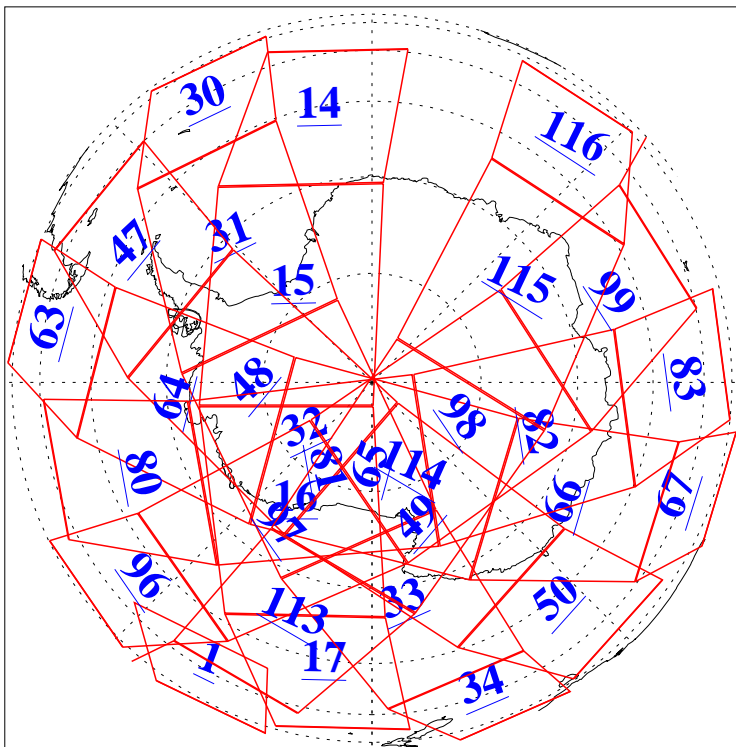

L1B Availability
AMSU Granules: 240
HSB Granules: 0
AIRS Granules: 240

19 Mar 2016
DoY 79
Aqua Day 5068
Granules: 1 to 120

Granules: 121 to 240

Legend: AMSU Available, HSB Available, AIRS Available

L1B Availability
AMSU Granules: 240
HSB Granules: 0
AIRS Granules: 240

19 Mar 2016
DoY 79
Aqua Day 5068
Ascending Granules

Descending Granules

Legend: AMSU Available, HSB Available, AIRS Available

L1B Availability
 AMSU Granules: 240
 HSB Granules: 0
 AIRS Granules: 240

19 Mar 2016
 DoY 79
 Aqua Day 5068

Northern Hemisphere Granules

Southern Hemisphere Granules

Legend: AMSU Available, HSB Available, AIRS Available