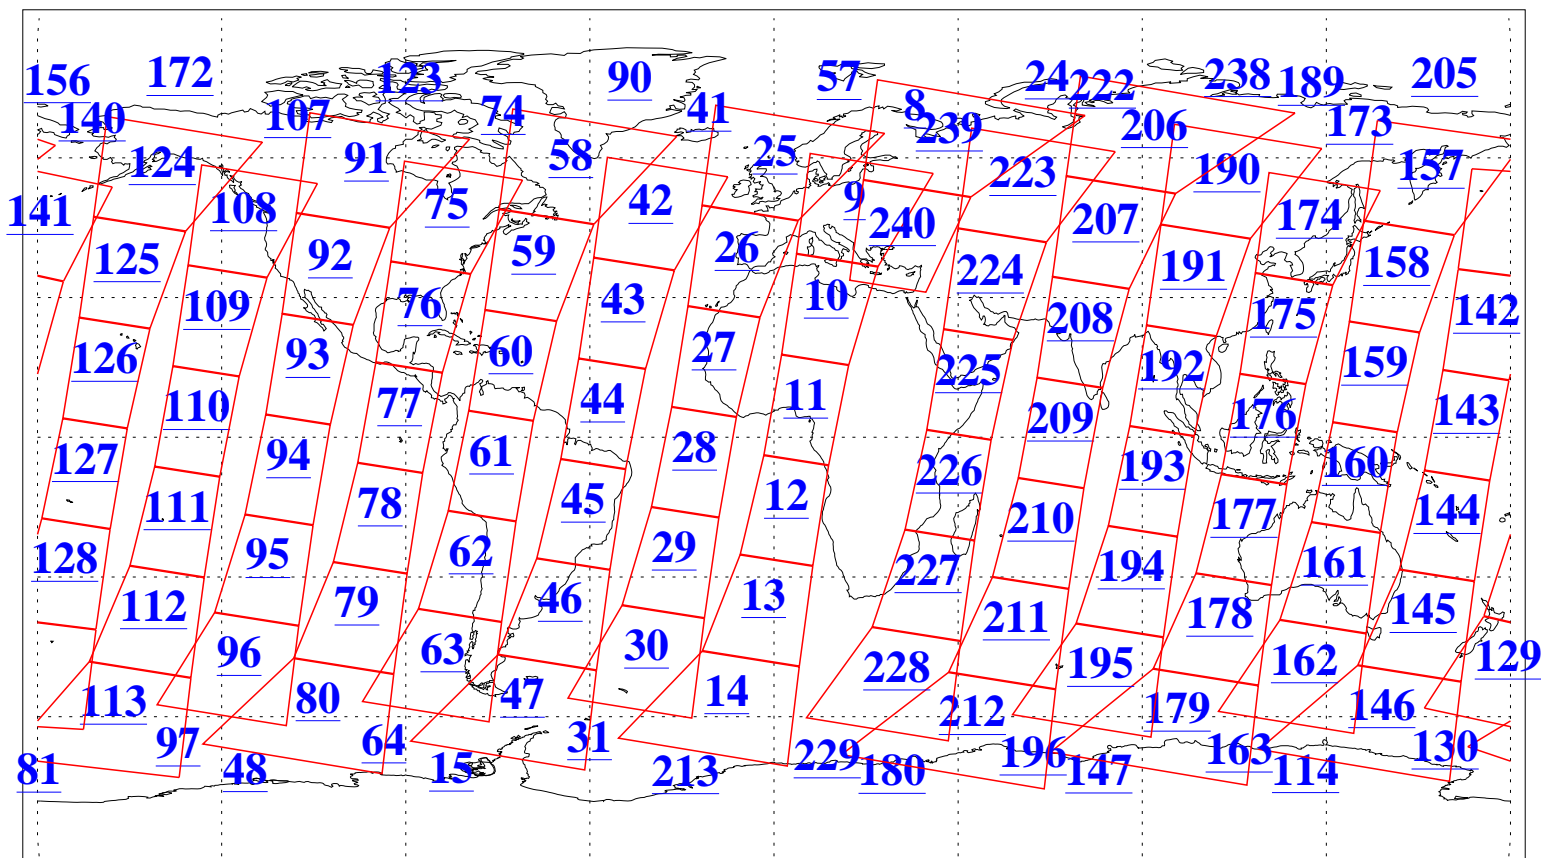

L1B Availability
AMSU Granules: 240
HSB Granules: 0
AIRS Granules: 240

19 Mar 2016
DoY 79
Aqua Day 5068
Granules: 1 to 120

Granules: 121 to 240

Legend: AMSU Available, HSB Available, AIRS Available

L1B Availability
AMSU Granules: 240
HSB Granules: 0
AIRS Granules: 240

19 Mar 2016
DoY 79
Aqua Day 5068
Ascending Granules

Descending Granules

Legend: AMSU Available, HSB Available, AIRS Available

L1B Availability
 AMSU Granules: 240
 HSB Granules: 0
 AIRS Granules: 240

19 Mar 2016
 DoY 79
 Aqua Day 5068

Northern Hemisphere Granules

Southern Hemisphere Granules

Legend: AMSU Available, HSB Available, AIRS Available