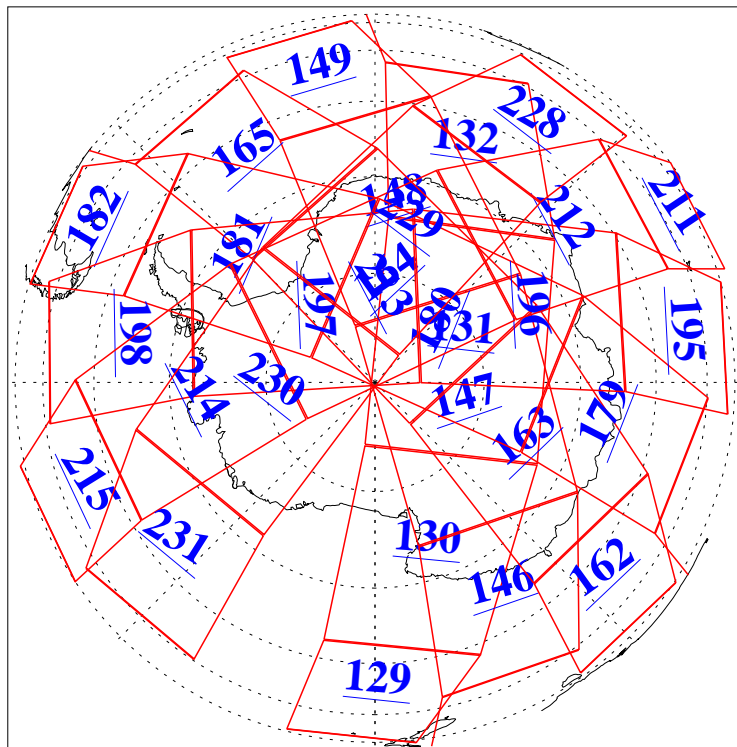

L1B Availability
AMSU Granules: 240
HSB Granules: 0
AIRS Granules: 240

19 Mar 2016
DoY 79
Aqua Day 5068
Granules: 1 to 120

Granules: 121 to 240

Legend: AMSU Available, HSB Available, AIRS Available

L1B Availability
AMSU Granules: 240
HSB Granules: 0
AIRS Granules: 240

19 Mar 2016
DoY 79
Aqua Day 5068
Ascending Granules

Descending Granules

Legend: AMSU Available, HSB Available, AIRS Available

L1B Availability
 AMSU Granules: 240
 HSB Granules: 0
 AIRS Granules: 240

19 Mar 2016
 DoY 79
 Aqua Day 5068

Northern Hemisphere Granules

Southern Hemisphere Granules

Legend: AMSU Available, HSB Available, AIRS Available