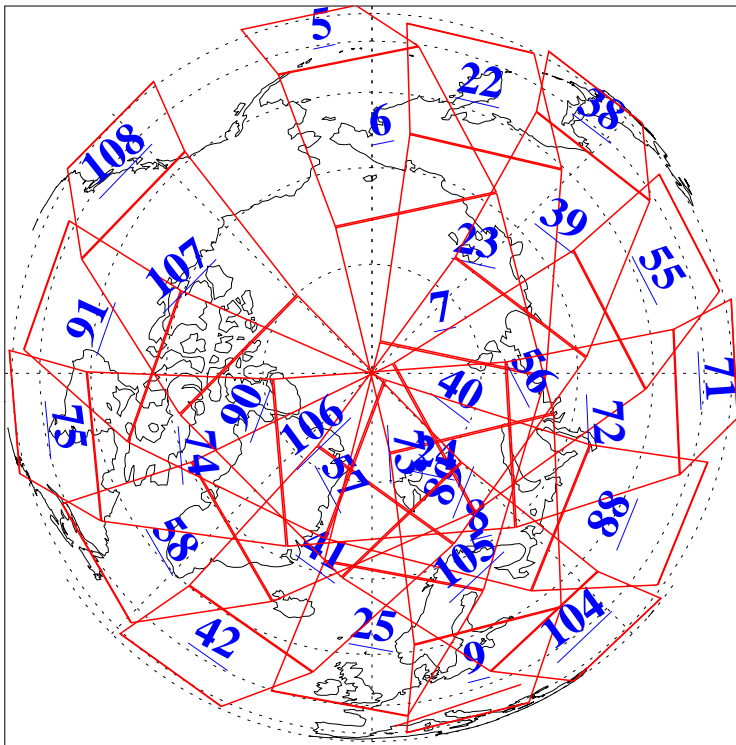

L1B Availability
AMSU Granules: 240
HSB Granules: 0
AIRS Granules: 240

19 Mar 2016
DoY 79
Aqua Day 5068
Granules: 1 to 120

Granules: 121 to 240

Legend: AMSU Available, HSB Available, AIRS Available

L1B Availability
AMSU Granules: 240
HSB Granules: 0
AIRS Granules: 240

19 Mar 2016
DoY 79
Aqua Day 5068
Ascending Granules

Descending Granules

Legend: AMSU Available, HSB Available, AIRS Available

L1B Availability
 AMSU Granules: 240
 HSB Granules: 0
 AIRS Granules: 240

19 Mar 2016
 DoY 79
 Aqua Day 5068

Northern Hemisphere Granules

Southern Hemisphere Granules

Legend: AMSU Available, HSB Available, AIRS Available