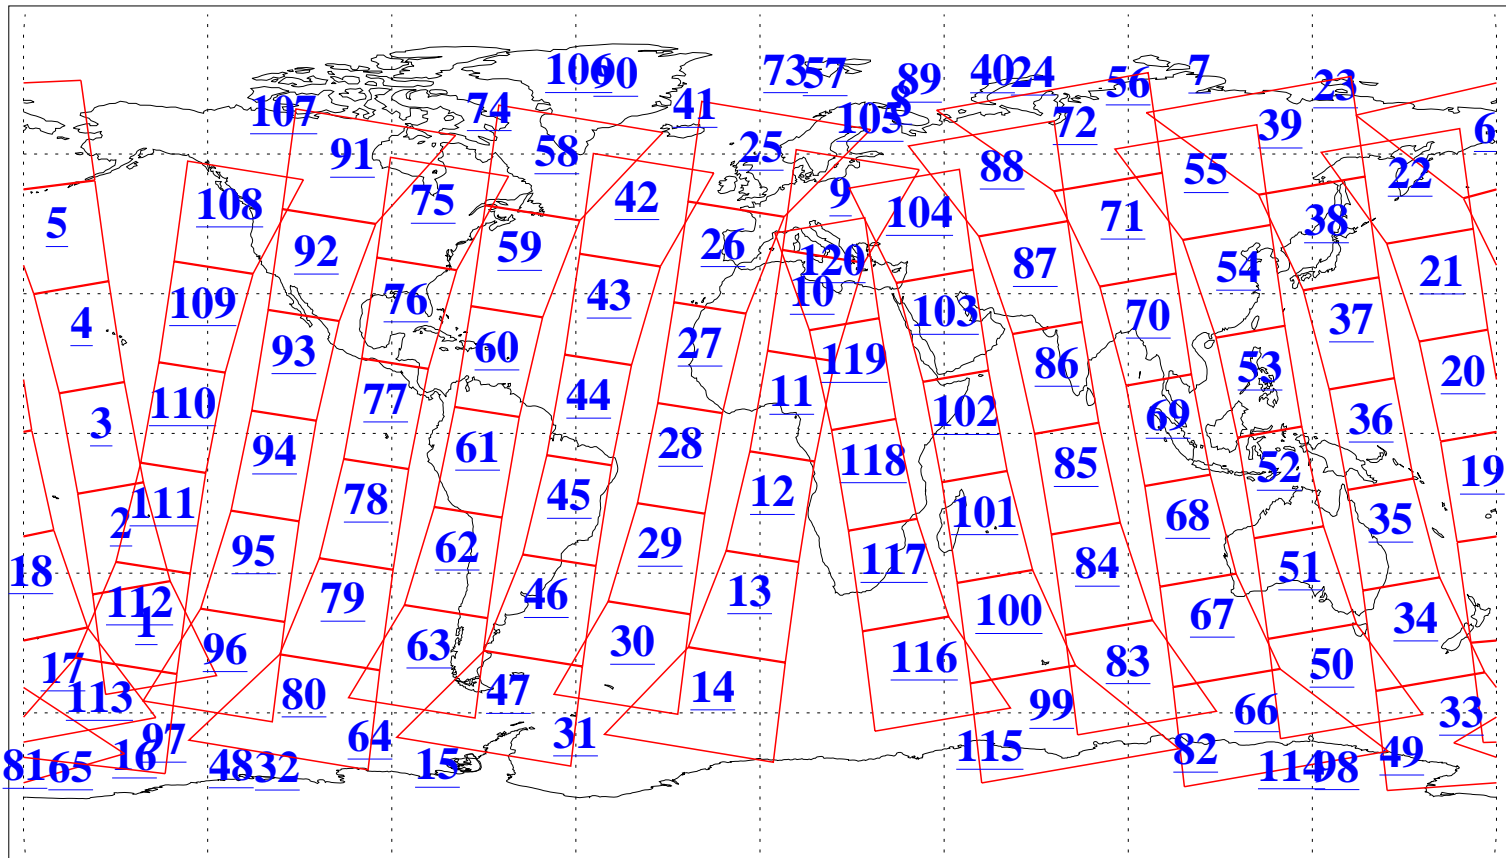

L1B Availability
AMSU Granules: 240
HSB Granules: 0
AIRS Granules: 240

19 Mar 2016
DoY 79
Aqua Day 5068
Granules: 1 to 120

Granules: 121 to 240

Legend: AMSU Available, HSB Available, AIRS Available

L1B Availability
AMSU Granules: 240
HSB Granules: 0
AIRS Granules: 240

19 Mar 2016
DoY 79
Aqua Day 5068
Ascending Granules

Descending Granules

Legend: AMSU Available, HSB Available, AIRS Available

L1B Availability
 AMSU Granules: 240
 HSB Granules: 0
 AIRS Granules: 240

19 Mar 2016
 DoY 79
 Aqua Day 5068

Northern Hemisphere Granules

Southern Hemisphere Granules

Legend: AMSU Available, HSB Available, AIRS Available