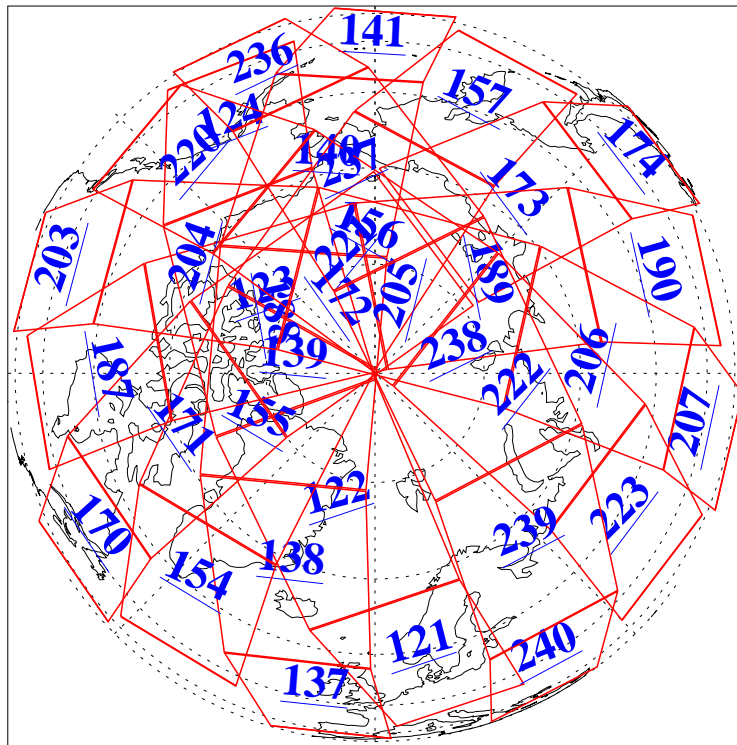

L1B Availability
AMSU Granules: 240
HSB Granules: 0
AIRS Granules: 240

19 Mar 2016
DoY 79
Aqua Day 5068
Granules: 1 to 120

Granules: 121 to 240

Legend: AMSU Available, HSB Available, AIRS Available

L1B Availability
AMSU Granules: 240
HSB Granules: 0
AIRS Granules: 240

19 Mar 2016
DoY 79
Aqua Day 5068
Ascending Granules

Descending Granules

Legend: AMSU Available, HSB Available, AIRS Available

L1B Availability
 AMSU Granules: 240
 HSB Granules: 0
 AIRS Granules: 240

19 Mar 2016
 DoY 79
 Aqua Day 5068

Northern Hemisphere Granules

Southern Hemisphere Granules

Legend: AMSU Available, HSB Available, AIRS Available