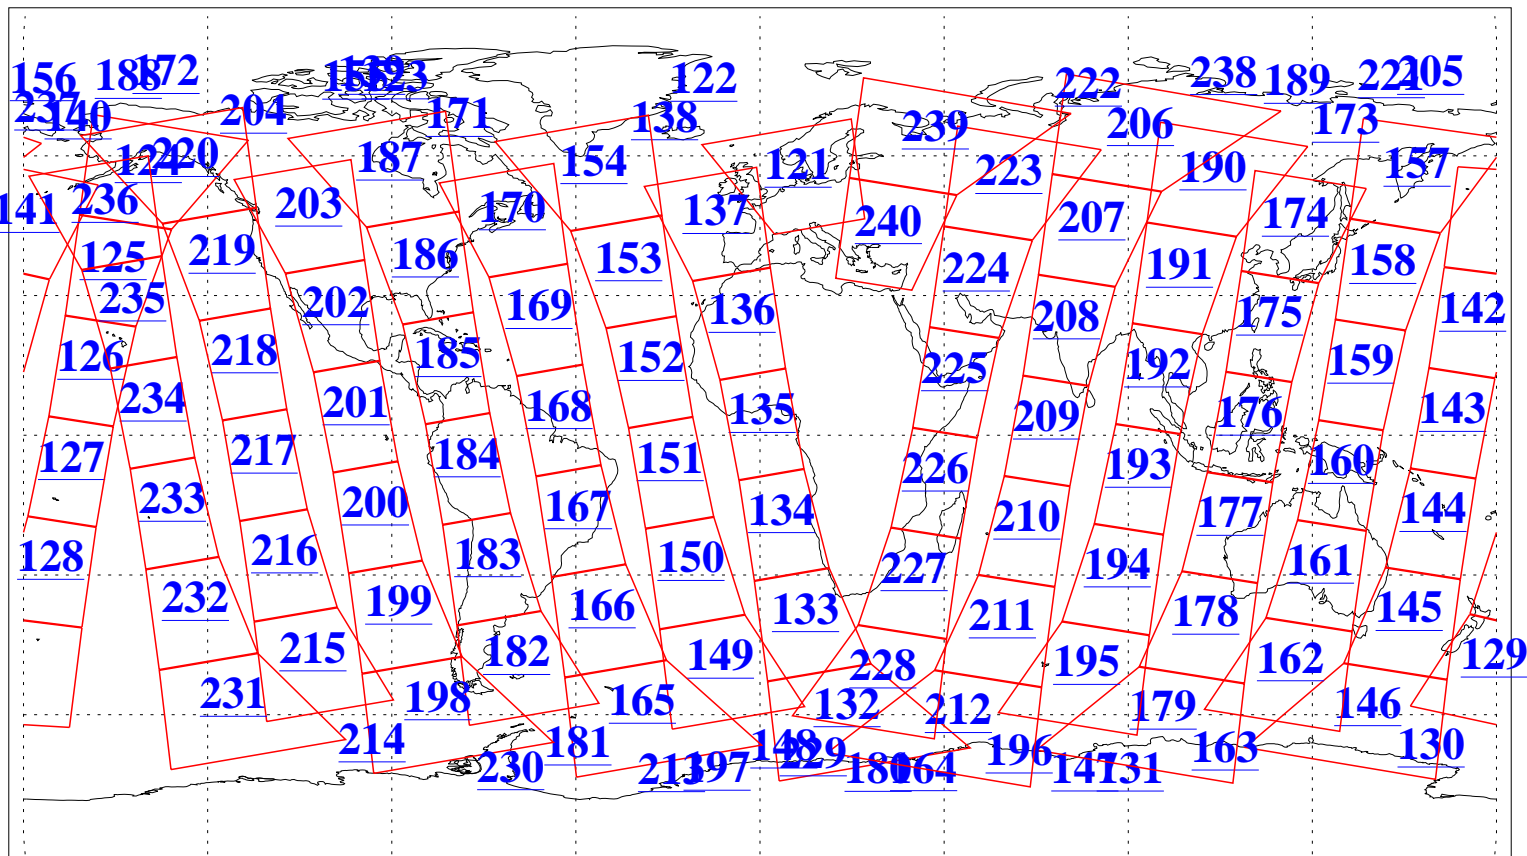

L1B Availability
AMSU Granules: 240
HSB Granules: 0
AIRS Granules: 240

19 Mar 2016
DoY 79
Aqua Day 5068
Granules: 1 to 120

Granules: 121 to 240

Legend: AMSU Available, HSB Available, AIRS Available

L1B Availability
AMSU Granules: 240
HSB Granules: 0
AIRS Granules: 240

19 Mar 2016
DoY 79
Aqua Day 5068
Ascending Granules

Descending Granules

Legend: AMSU Available, HSB Available, AIRS Available

L1B Availability
 AMSU Granules: 240
 HSB Granules: 0
 AIRS Granules: 240

19 Mar 2016
 DoY 79
 Aqua Day 5068

Northern Hemisphere Granules

Southern Hemisphere Granules

Legend: AMSU Available, HSB Available, AIRS Available