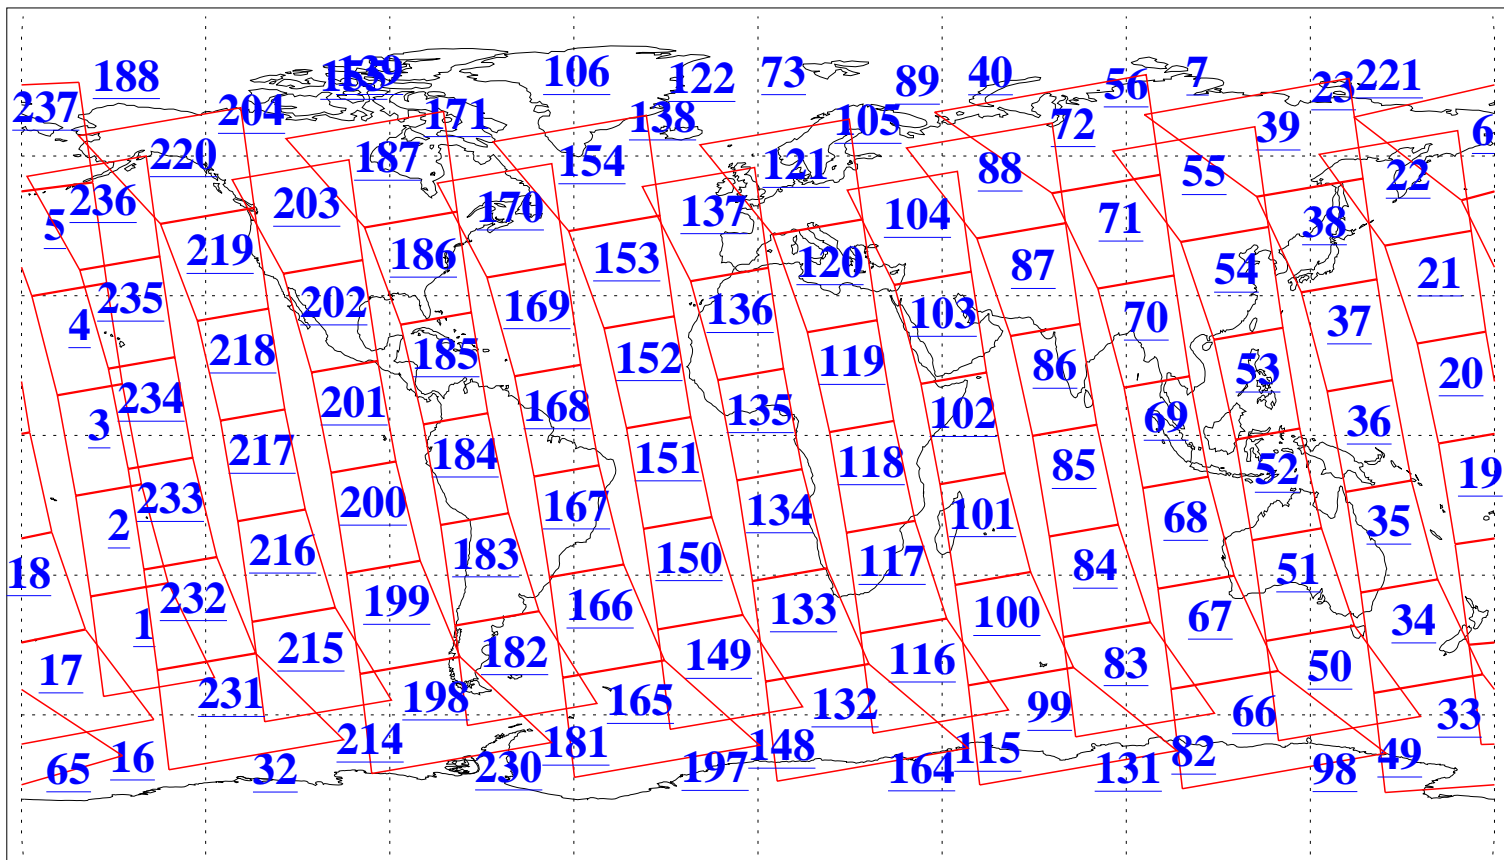

L1B Availability
AMSU Granules: 240
HSB Granules: 0
AIRS Granules: 240

19 Mar 2016
DoY 79
Aqua Day 5068
Granules: 1 to 120

Granules: 121 to 240

Legend: AMSU Available, HSB Available, AIRS Available

L1B Availability
AMSU Granules: 240
HSB Granules: 0
AIRS Granules: 240

19 Mar 2016
DoY 79
Aqua Day 5068
Ascending Granules

Descending Granules

Legend: AMSU Available, HSB Available, AIRS Available

L1B Availability
 AMSU Granules: 240
 HSB Granules: 0
 AIRS Granules: 240

19 Mar 2016
 DoY 79
 Aqua Day 5068

Northern Hemisphere Granules

Southern Hemisphere Granules

Legend: AMSU Available, HSB Available, AIRS Available