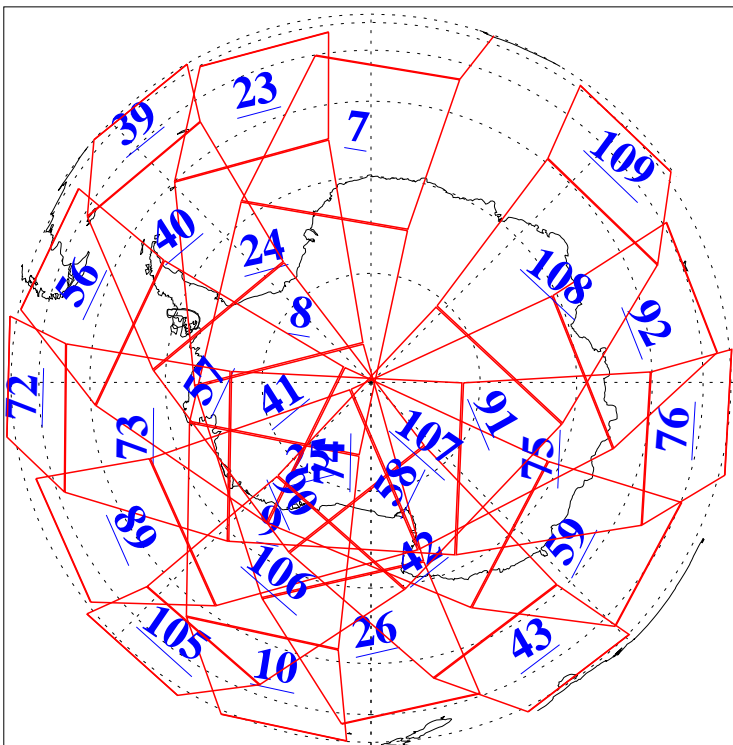

L1B Availability
AMSU Granules: 240
HSB Granules: 0
AIRS Granules: 237

18 Mar 2016
DoY 78
Aqua Day 5067
Granules: 1 to 120

Granules: 121 to 240

Legend: AMSU Available, HSB Available, AIRS Available

L1B Availability
AMSU Granules: 240
HSB Granules: 0
AIRS Granules: 237

18 Mar 2016
DoY 78
Aqua Day 5067

Ascending Granules

Descending Granules

Legend: AMSU Available, HSB Available, AIRS Available

L1B Availability
 AMSU Granules: 240
 HSB Granules: 0
 AIRS Granules: 237

18 Mar 2016
 DoY 78
 Aqua Day 5067

Northern Hemisphere Granules

Southern Hemisphere Granules

Legend: AMSU Available, HSB Available, AIRS Available