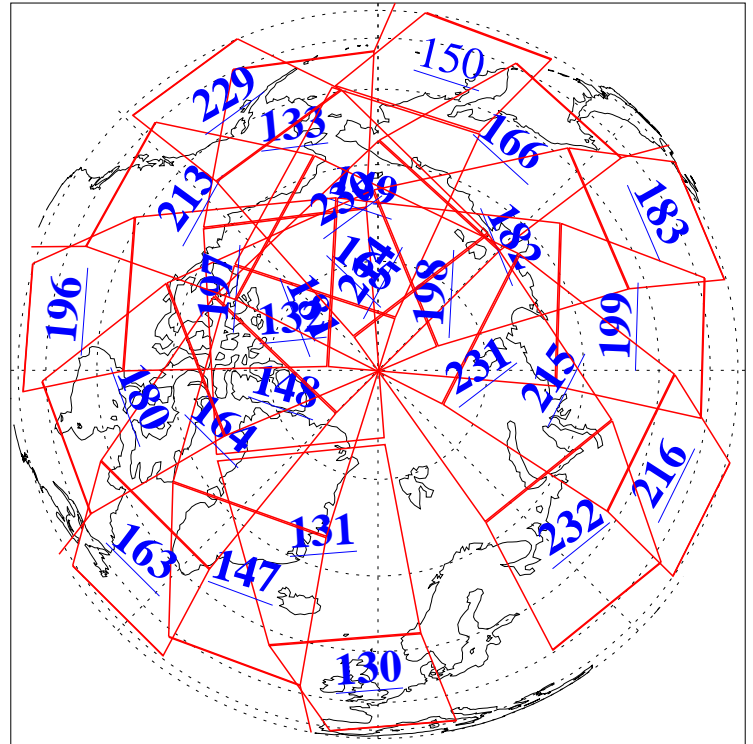

18 Mar 2016
DoY 78
Aqua Day 5067

Ascending Granules

Descending Granules

Legend: AMSU Available, HSB Available, AIRS Available

L1B Availability
 AMSU Granules: 240
 HSB Granules: 0
 AIRS Granules: 237

18 Mar 2016
 DoY 78
 Aqua Day 5067

Northern Hemisphere Granules

Southern Hemisphere Granules

Legend: AMSU Available, HSB Available, AIRS Available