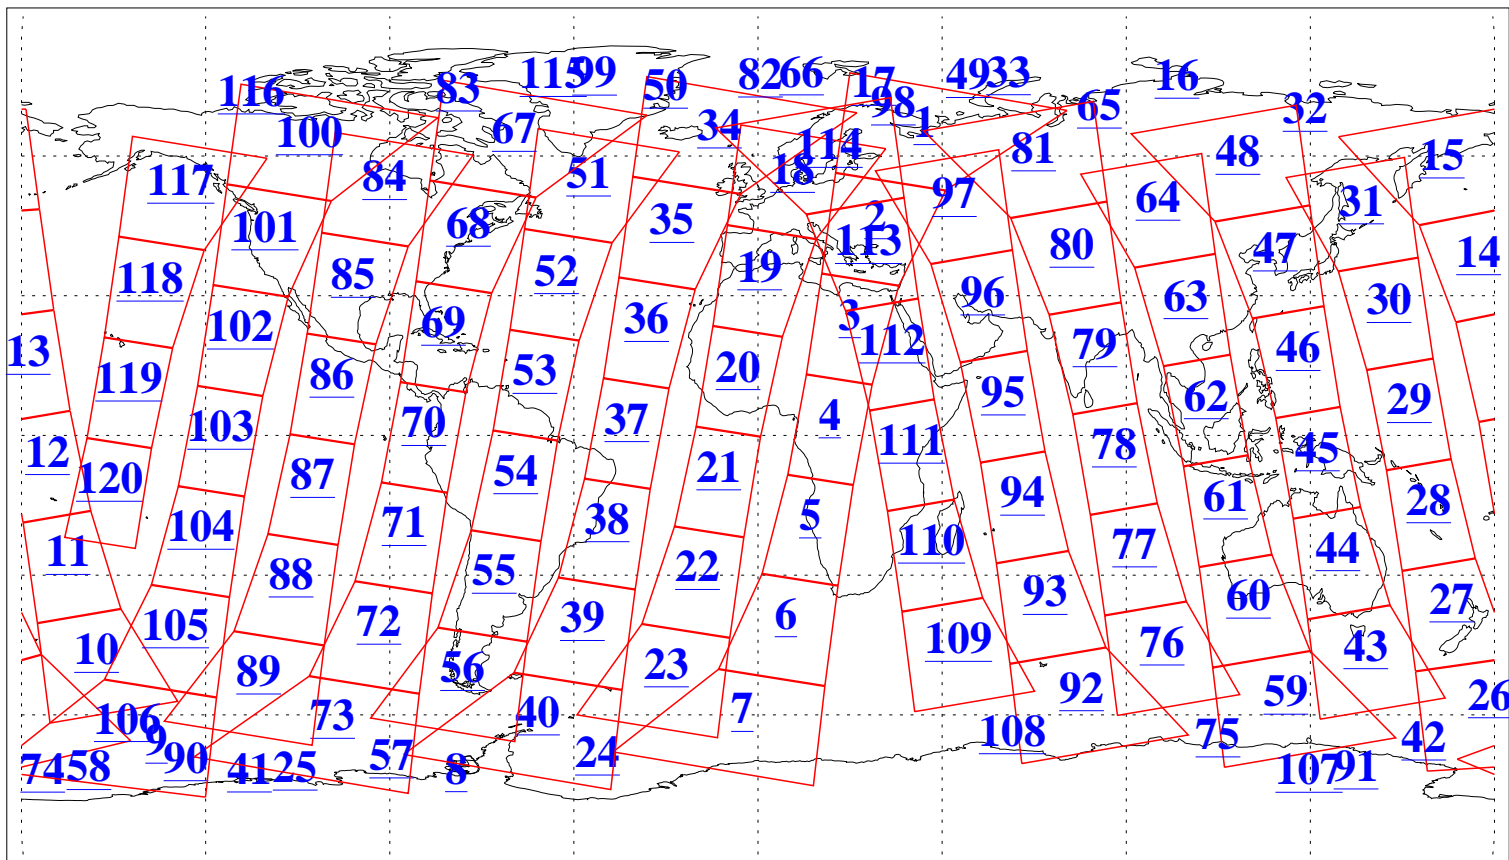

L1B Availability
AMSU Granules: 240
HSB Granules: 0
AIRS Granules: 237

18 Mar 2016
DoY 78
Aqua Day 5067
Granules: 1 to 120

Granules: 121 to 240

Legend: AMSU Available, HSB Available, AIRS Available

L1B Availability
AMSU Granules: 240
HSB Granules: 0
AIRS Granules: 237

18 Mar 2016
DoY 78
Aqua Day 5067

Ascending Granules

Descending Granules

Legend: AMSU Available, HSB Available, AIRS Available

L1B Availability
 AMSU Granules: 240
 HSB Granules: 0
 AIRS Granules: 237

18 Mar 2016
 DoY 78
 Aqua Day 5067

Northern Hemisphere Granules

Southern Hemisphere Granules

Legend: AMSU Available, HSB Available, AIRS Available