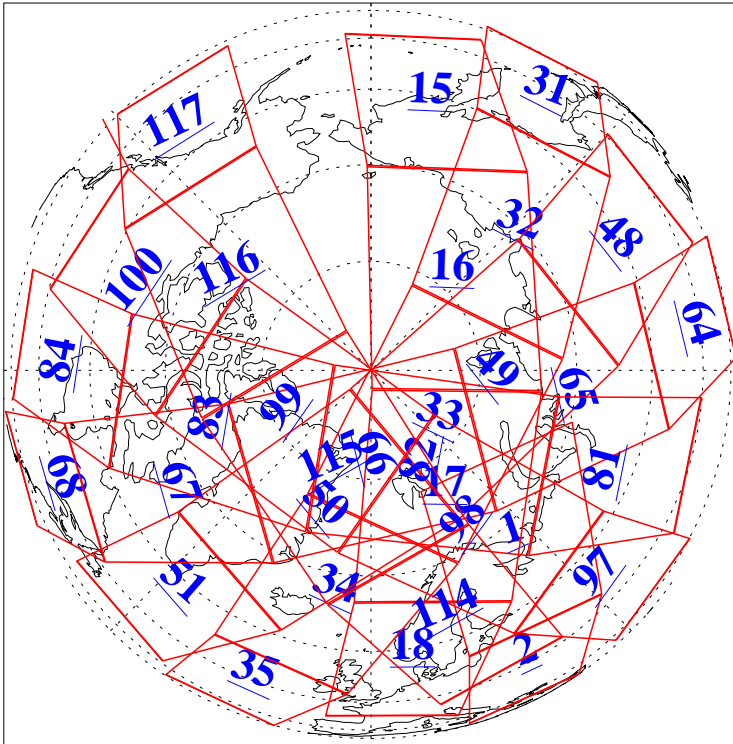

L1B Availability
AMSU Granules: 240
HSB Granules: 0
AIRS Granules: 237

18 Mar 2016
DoY 78
Aqua Day 5067
Granules: 1 to 120

Granules: 121 to 240

Legend: AMSU Available, HSB Available, AIRS Available

L1B Availability
AMSU Granules: 240
HSB Granules: 0
AIRS Granules: 237

18 Mar 2016
DoY 78
Aqua Day 5067

Ascending Granules

Descending Granules

Legend: AMSU Available, HSB Available, AIRS Available

L1B Availability
 AMSU Granules: 240
 HSB Granules: 0
 AIRS Granules: 237

18 Mar 2016
 DoY 78
 Aqua Day 5067

Northern Hemisphere Granules

Southern Hemisphere Granules

Legend: AMSU Available, HSB Available, AIRS Available