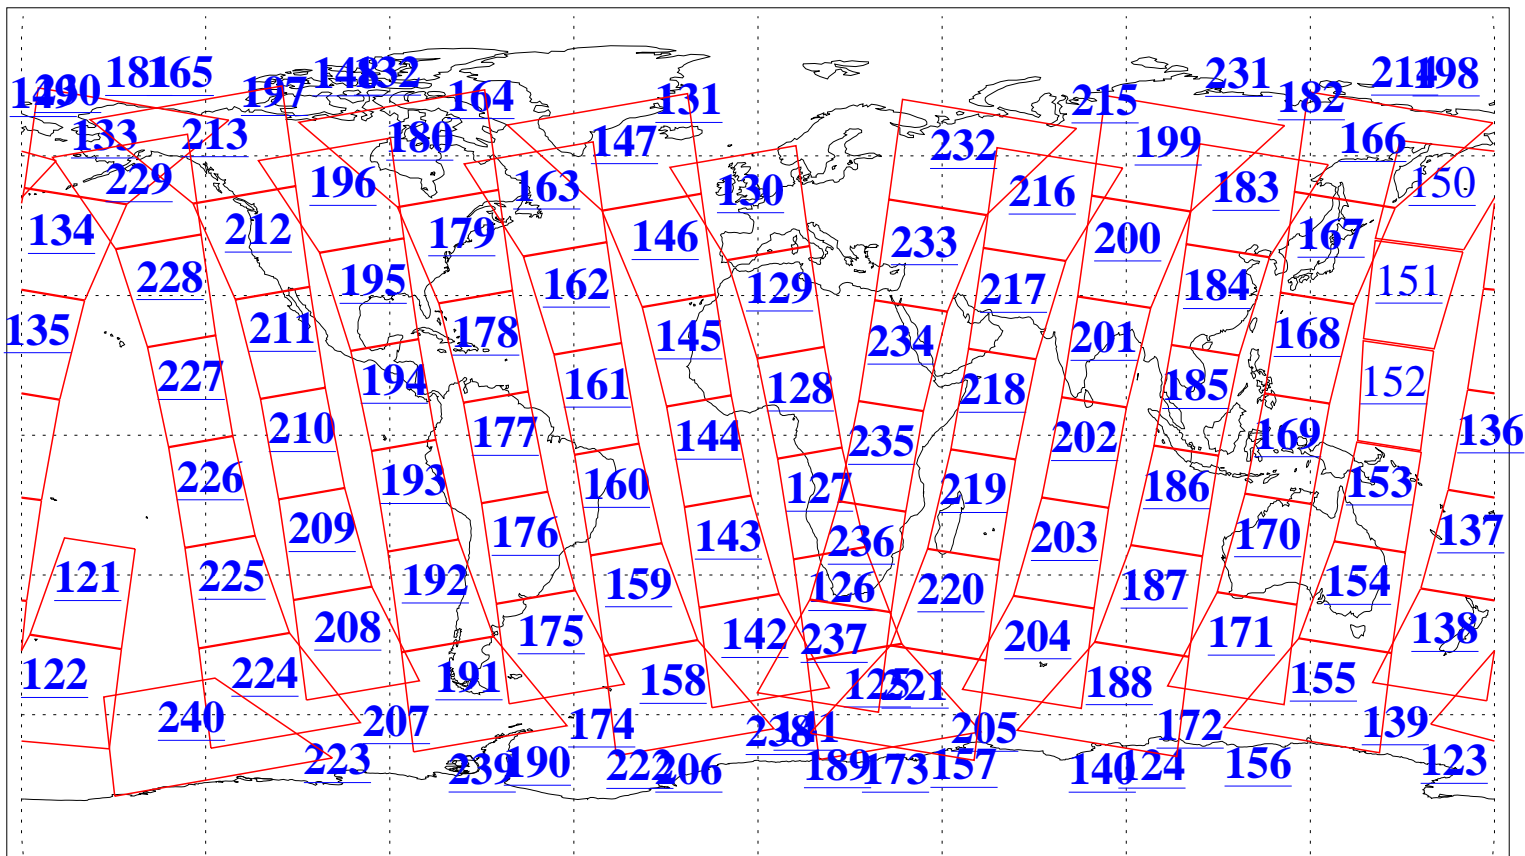

L1B Availability
AMSU Granules: 240
HSB Granules: 0
AIRS Granules: 237

18 Mar 2016
DoY 78
Aqua Day 5067
Granules: 1 to 120

Granules: 121 to 240

Legend: AMSU Available, HSB Available, AIRS Available

L1B Availability
AMSU Granules: 240
HSB Granules: 0
AIRS Granules: 237

18 Mar 2016
DoY 78
Aqua Day 5067

Ascending Granules

Descending Granules

Legend: AMSU Available, HSB Available, AIRS Available

L1B Availability
 AMSU Granules: 240
 HSB Granules: 0
 AIRS Granules: 237

18 Mar 2016
 DoY 78
 Aqua Day 5067

Northern Hemisphere Granules

Southern Hemisphere Granules

Legend: AMSU Available, HSB Available, AIRS Available