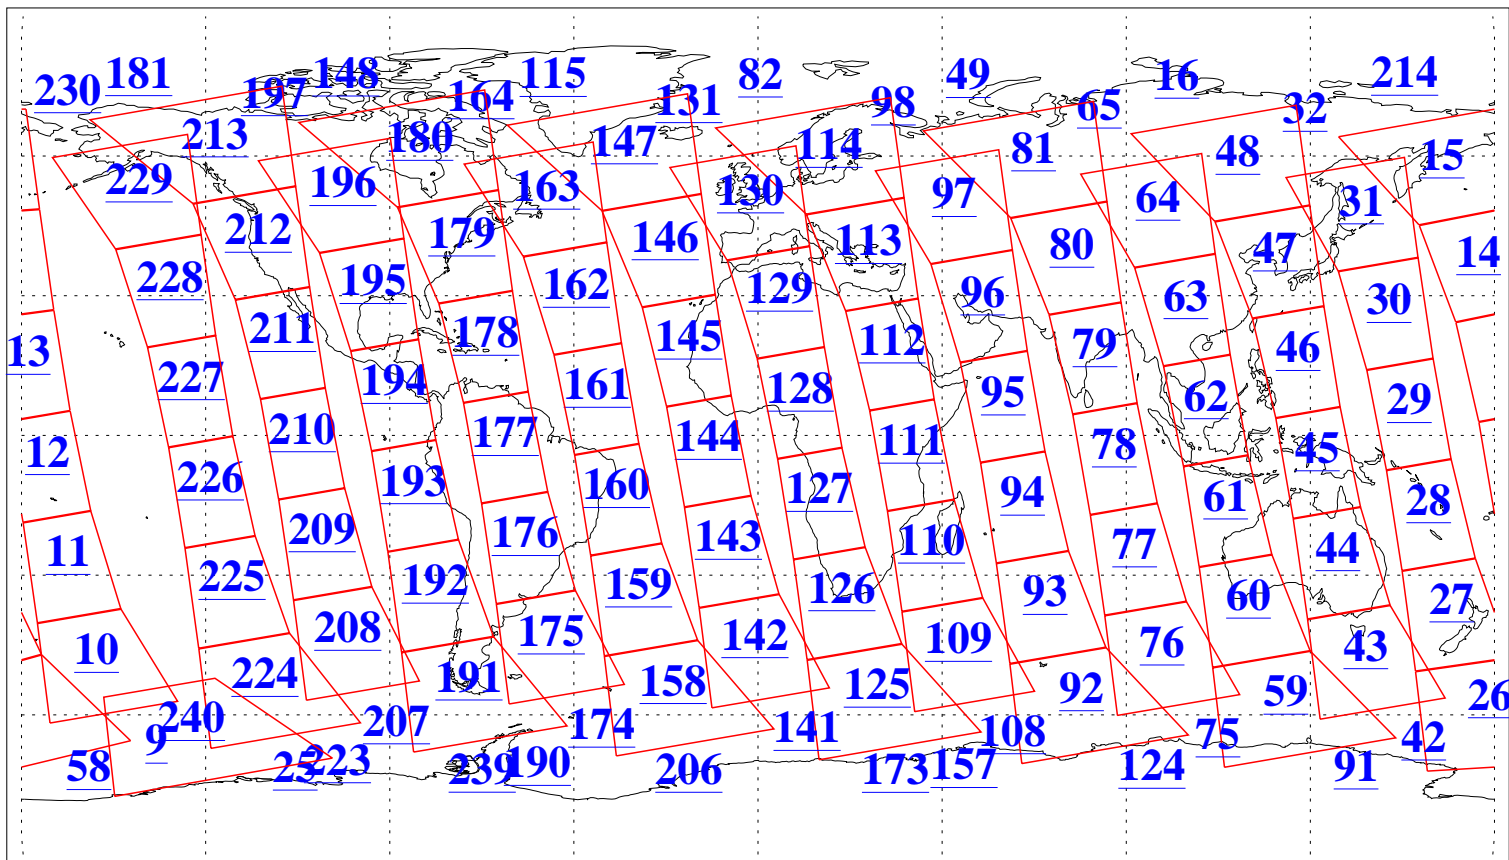

L1B Availability
AMSU Granules: 240
HSB Granules: 0
AIRS Granules: 237

18 Mar 2016
DoY 78
Aqua Day 5067
Granules: 1 to 120

Granules: 121 to 240

Legend: AMSU Available, HSB Available, AIRS Available

L1B Availability
AMSU Granules: 240
HSB Granules: 0
AIRS Granules: 237

18 Mar 2016
DoY 78
Aqua Day 5067

Ascending Granules

Descending Granules

Legend: AMSU Available, HSB Available, AIRS Available

L1B Availability
 AMSU Granules: 240
 HSB Granules: 0
 AIRS Granules: 237

18 Mar 2016
 DoY 78
 Aqua Day 5067

Northern Hemisphere Granules

Southern Hemisphere Granules

Legend: AMSU Available, HSB Available, AIRS Available