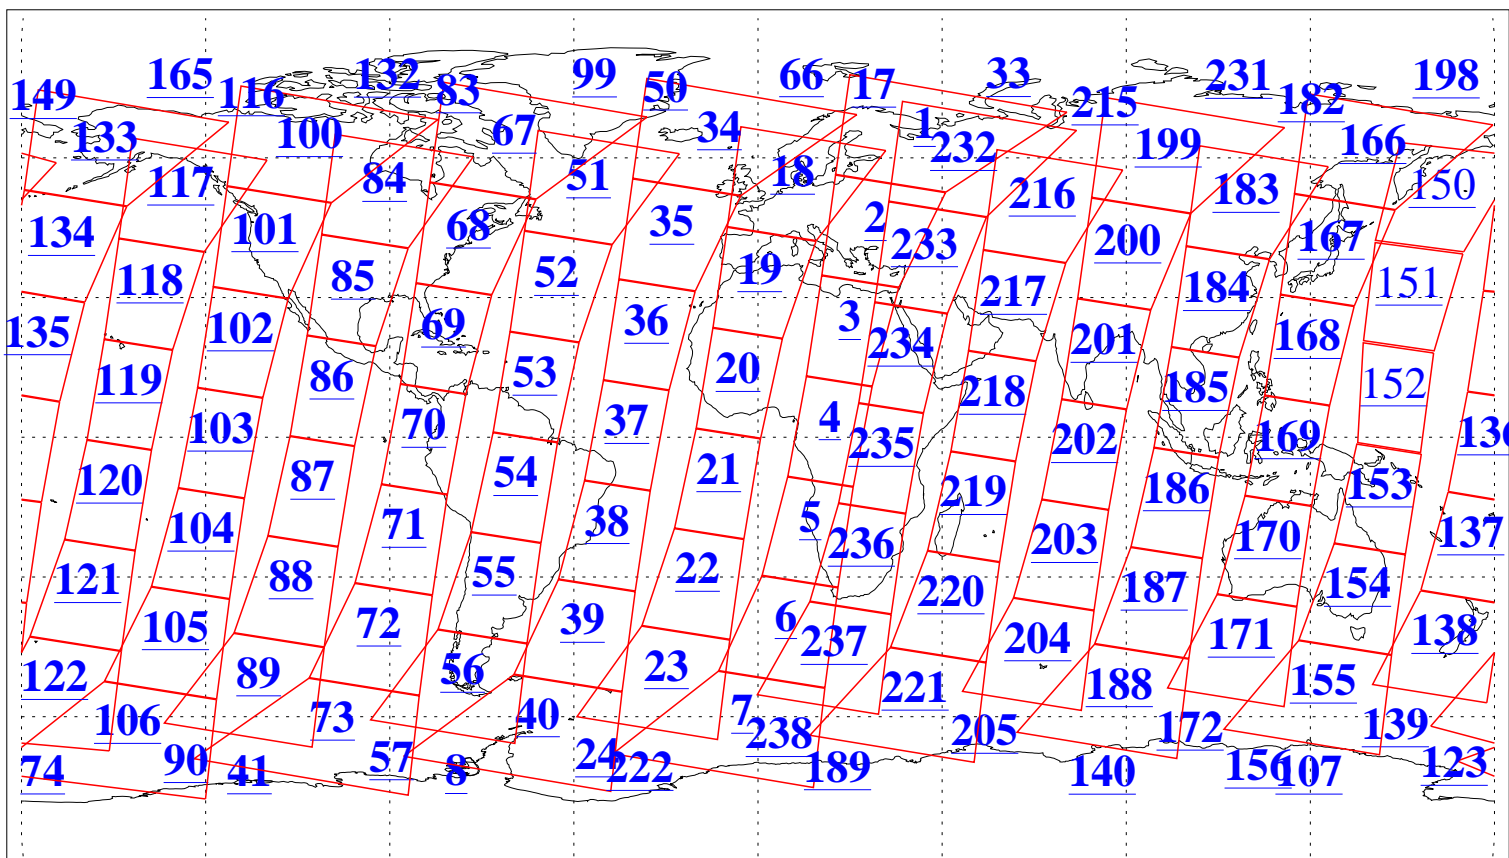

L1B Availability
AMSU Granules: 240
HSB Granules: 0
AIRS Granules: 237

18 Mar 2016
DoY 78
Aqua Day 5067
Granules: 1 to 120

Granules: 121 to 240

Legend: AMSU Available, HSB Available, AIRS Available

L1B Availability
AMSU Granules: 240
HSB Granules: 0
AIRS Granules: 237

18 Mar 2016
DoY 78
Aqua Day 5067

Ascending Granules

Descending Granules

Legend: AMSU Available, HSB Available, AIRS Available

L1B Availability
 AMSU Granules: 240
 HSB Granules: 0
 AIRS Granules: 237

18 Mar 2016
 DoY 78
 Aqua Day 5067

Northern Hemisphere Granules

Southern Hemisphere Granules

Legend: AMSU Available, HSB Available, AIRS Available