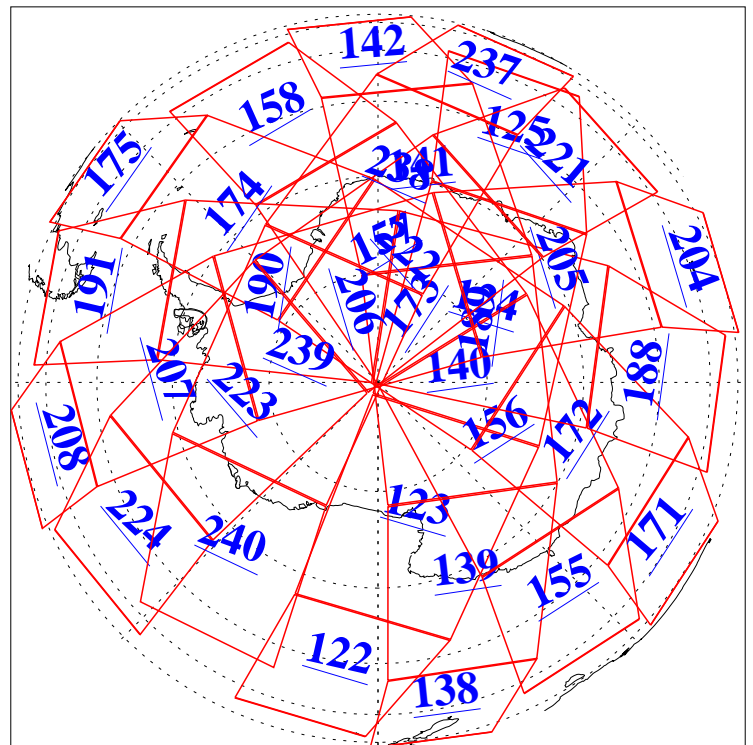

L1B Availability
AMSU Granules: 240
HSB Granules: 0
AIRS Granules: 237

18 Mar 2016
DoY 78
Aqua Day 5067
Granules: 1 to 120

Granules: 121 to 240

Legend: AMSU Available, HSB Available, AIRS Available

L1B Availability
AMSU Granules: 240
HSB Granules: 0
AIRS Granules: 237

18 Mar 2016
DoY 78
Aqua Day 5067

Ascending Granules

Descending Granules

Legend: AMSU Available, HSB Available, AIRS Available

L1B Availability
 AMSU Granules: 240
 HSB Granules: 0
 AIRS Granules: 237

18 Mar 2016
 DoY 78
 Aqua Day 5067

Northern Hemisphere Granules

Southern Hemisphere Granules

Legend: AMSU Available, HSB Available, AIRS Available