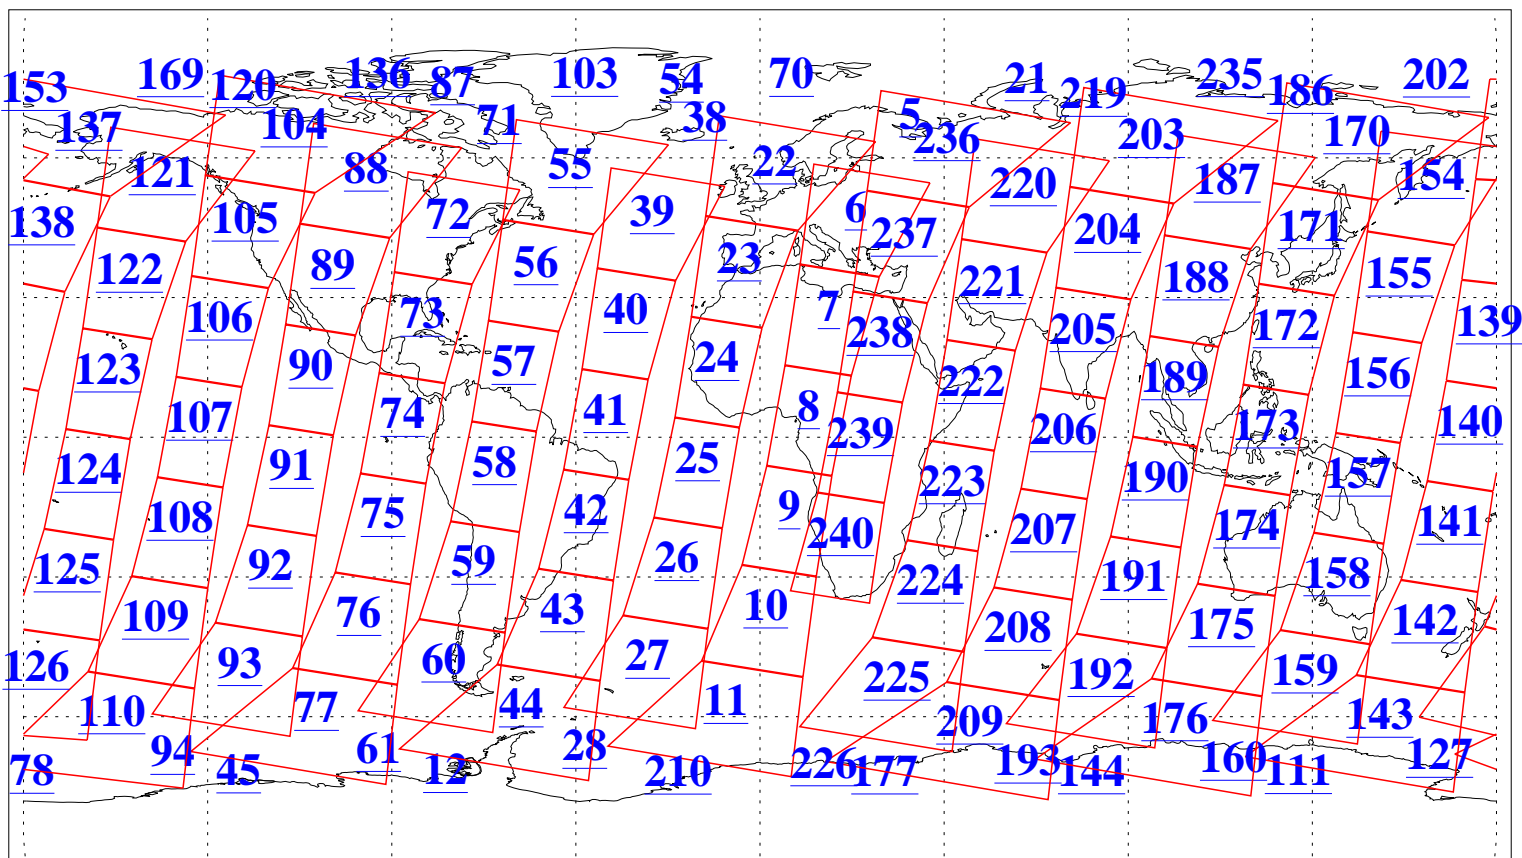

LIB Availability  
AMSU Granules: 240  
HSB Granules: 0  
AIRS Granules: 240

14 Mar 2016  
DoY 74  
Aqua Day 5063  
Granules: 1 to 120

Granules: 121 to 240

Legend: AMSU Available, HSB Available, AIRS Available

L1B Availability  
AMSU Granules: 240  
HSB Granules: 0  
AIRS Granules: 240

14 Mar 2016  
DoY 74  
Aqua Day 5063  
Ascending Granules

Descending Granules

Legend: AMSU Available, HSB Available, AIRS Available