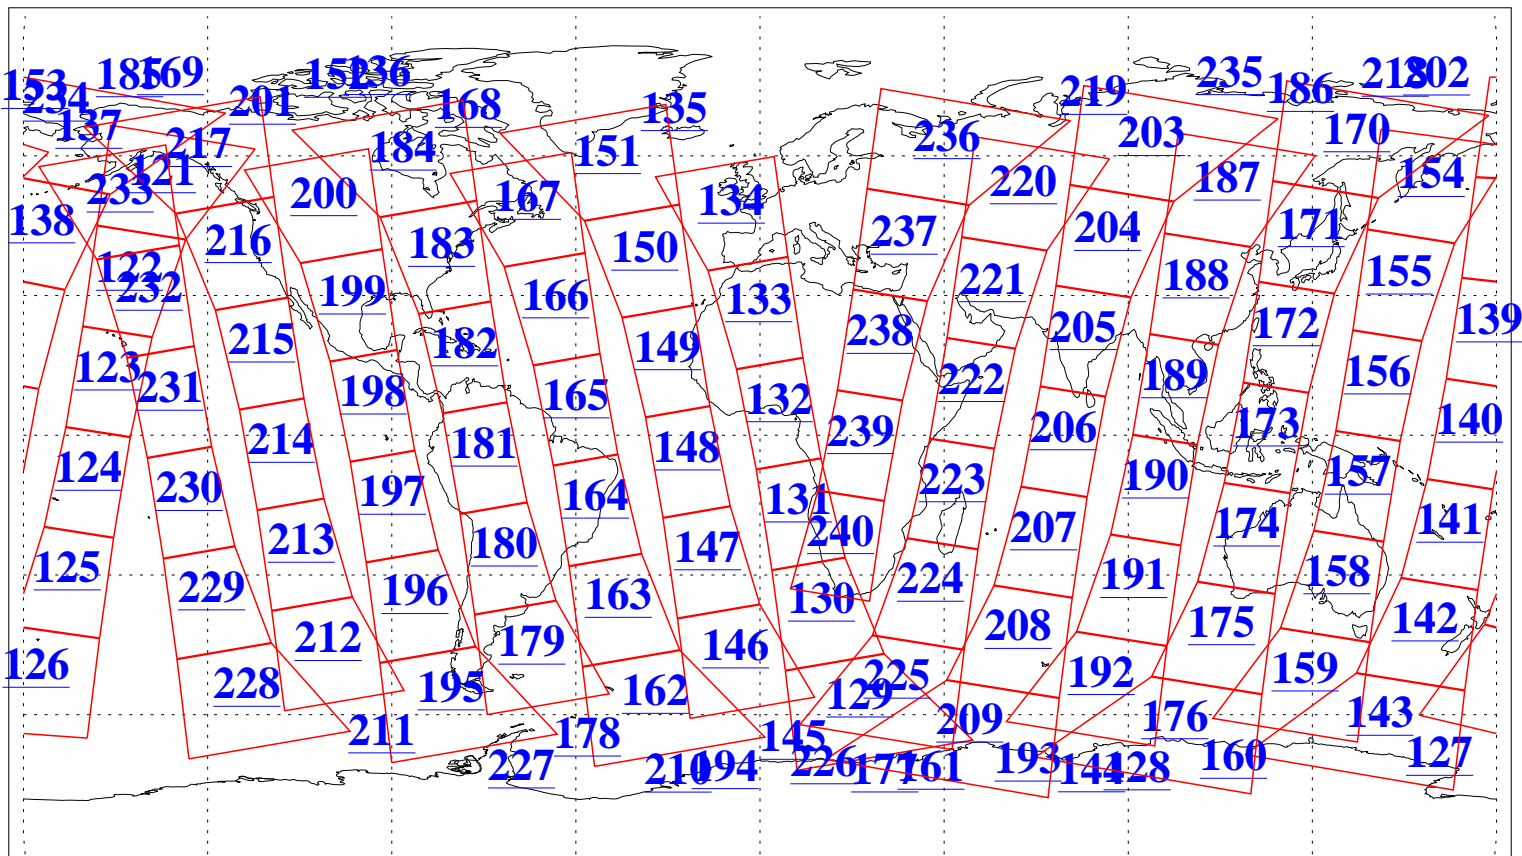

LIB Availability  
AMSU Granules: 240  
HSB Granules: 0  
AIRS Granules: 240

14 Mar 2016  
DoY 74  
Aqua Day 5063  
Granules: 1 to 120

Granules: 121 to 240

Legend: AMSU Available, HSB Available, AIRS Available

L1B Availability  
AMSU Granules: 240  
HSB Granules: 0  
AIRS Granules: 240

14 Mar 2016  
DoY 74  
Aqua Day 5063  
Ascending Granules

Descending Granules

Legend: AMSU Available, HSB Available, AIRS Available