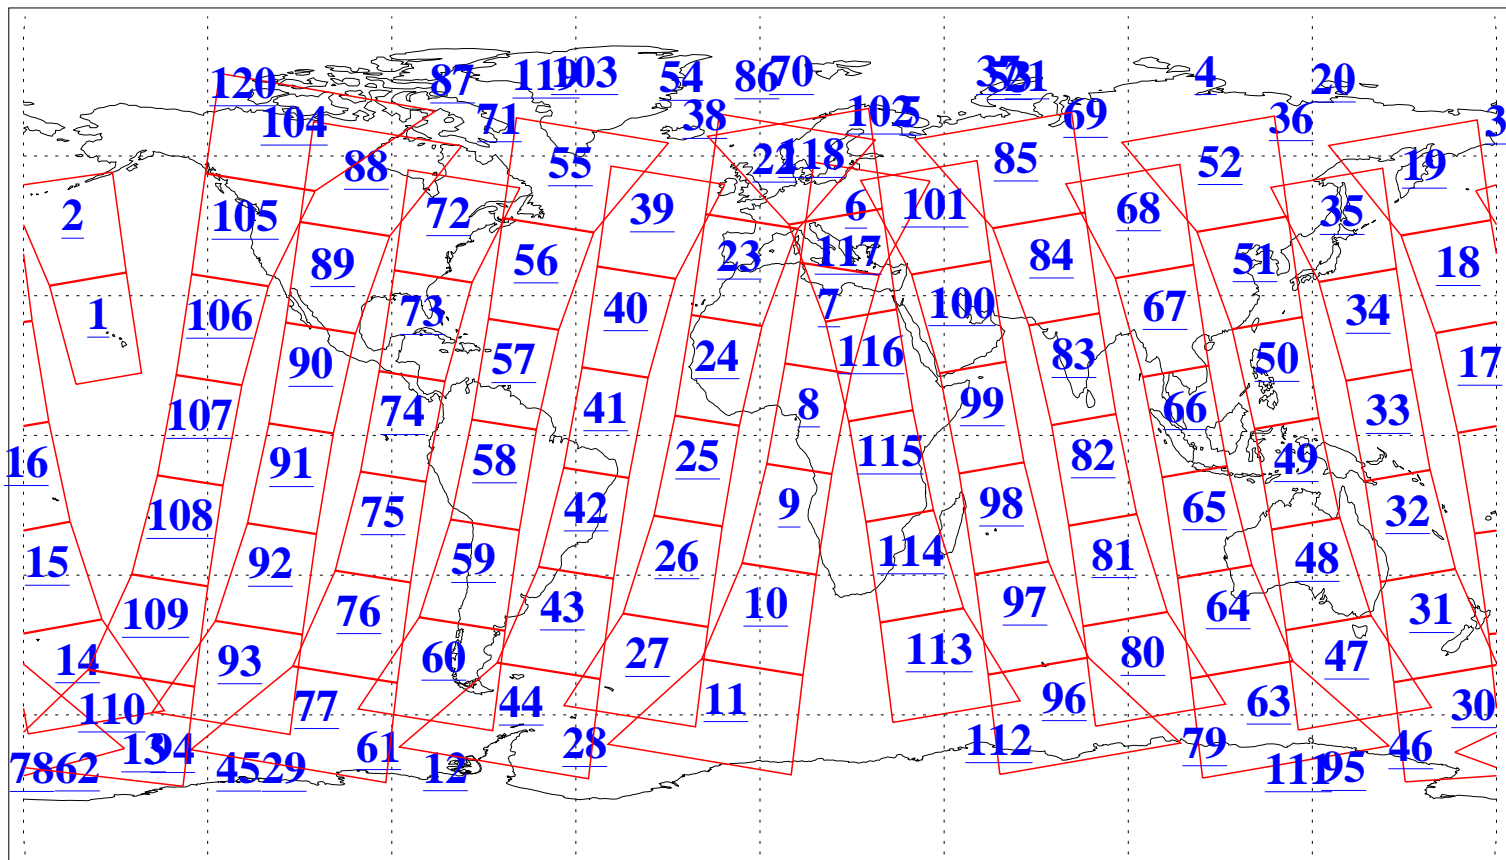

LIB Availability  
AMSU Granules: 240  
HSB Granules: 0  
AIRS Granules: 240

14 Mar 2016  
DoY 74  
Aqua Day 5063  
Granules: 1 to 120

Granules: 121 to 240

Legend: AMSU Available, HSB Available, AIRS Available

L1B Availability  
AMSU Granules: 240  
HSB Granules: 0  
AIRS Granules: 240

14 Mar 2016  
DoY 74  
Aqua Day 5063  
Ascending Granules

Descending Granules

Legend: AMSU Available, HSB Available, AIRS Available