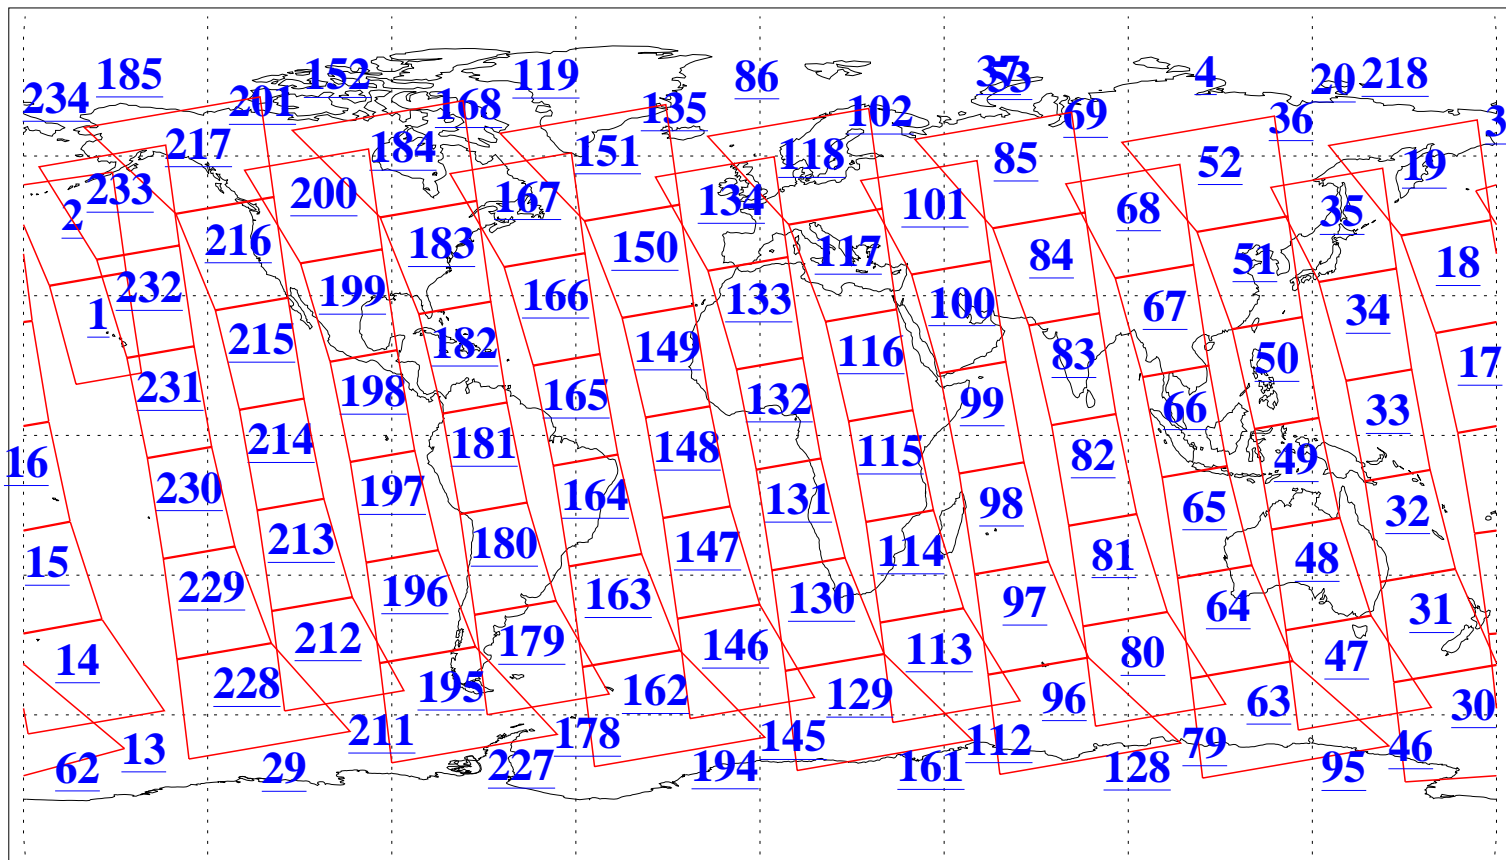

LIB Availability  
AMSU Granules: 240  
HSB Granules: 0  
AIRS Granules: 240

14 Mar 2016  
DoY 74  
Aqua Day 5063  
Granules: 1 to 120

Granules: 121 to 240

Legend: AMSU Available, HSB Available, AIRS Available

L1B Availability  
AMSU Granules: 240  
HSB Granules: 0  
AIRS Granules: 240

14 Mar 2016  
DoY 74  
Aqua Day 5063  
Ascending Granules

Descending Granules

Legend: AMSU Available, HSB Available, AIRS Available

### Northern Hemisphere Granules