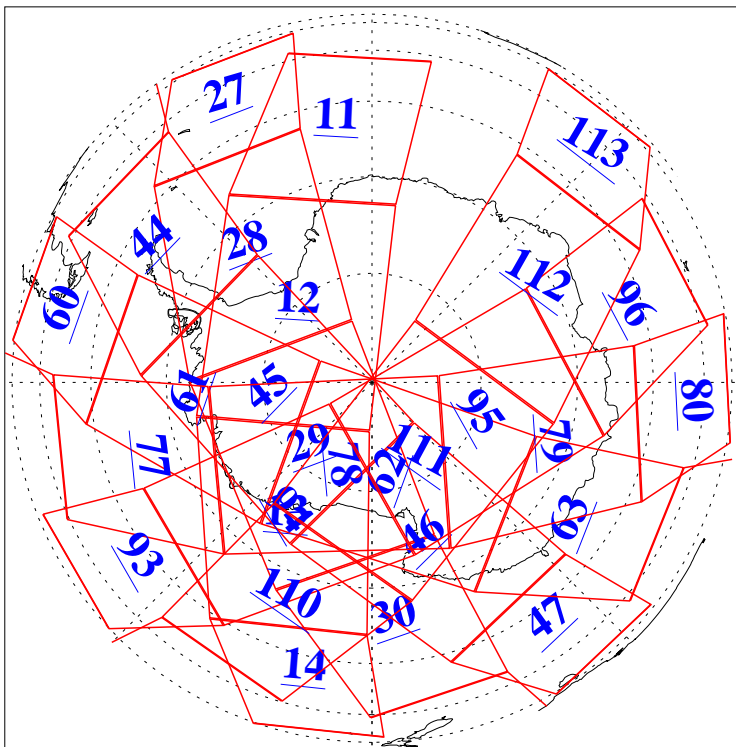

Legend: AMSU Available, HSB Available, AIRS Available