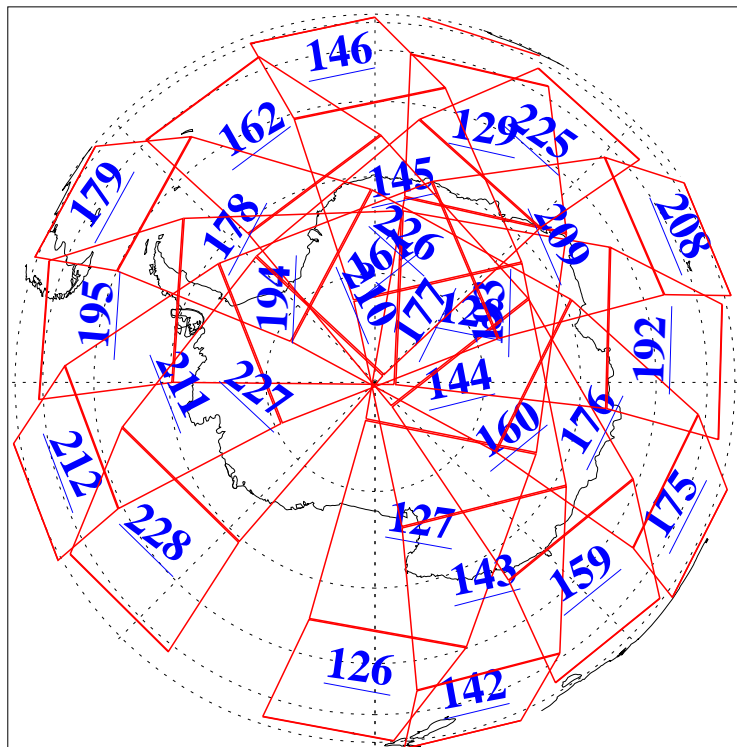

Legend: AMSU Available, HSB Available, AIRS Available