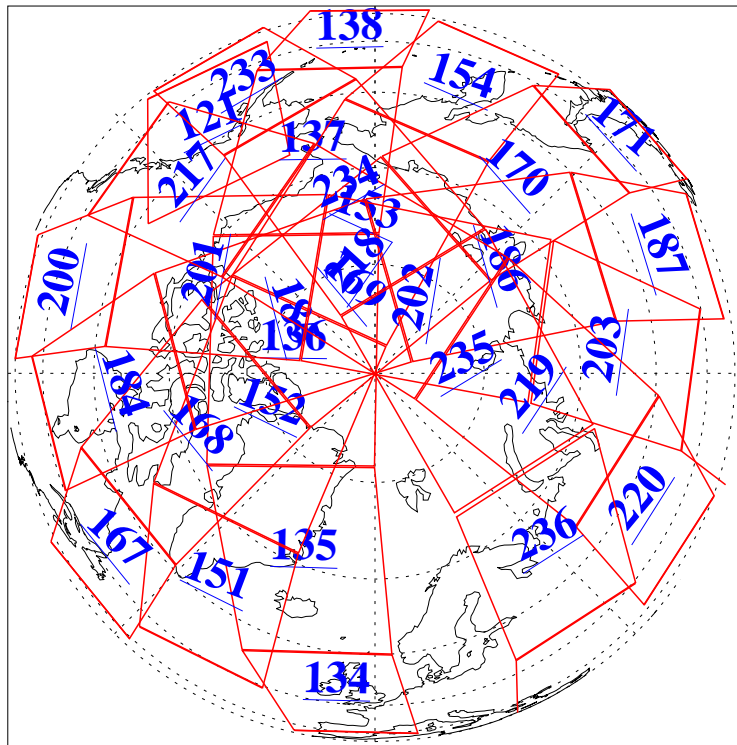

L1B Availability  
AMSU Granules: 240  
HSB Granules: 0  
AIRS Granules: 240

14 Mar 2016  
DoY 74  
Aqua Day 5063  
Ascending Granules

Descending Granules

Legend: AMSU Available, HSB Available, AIRS Available

### Northern Hemisphere Granules