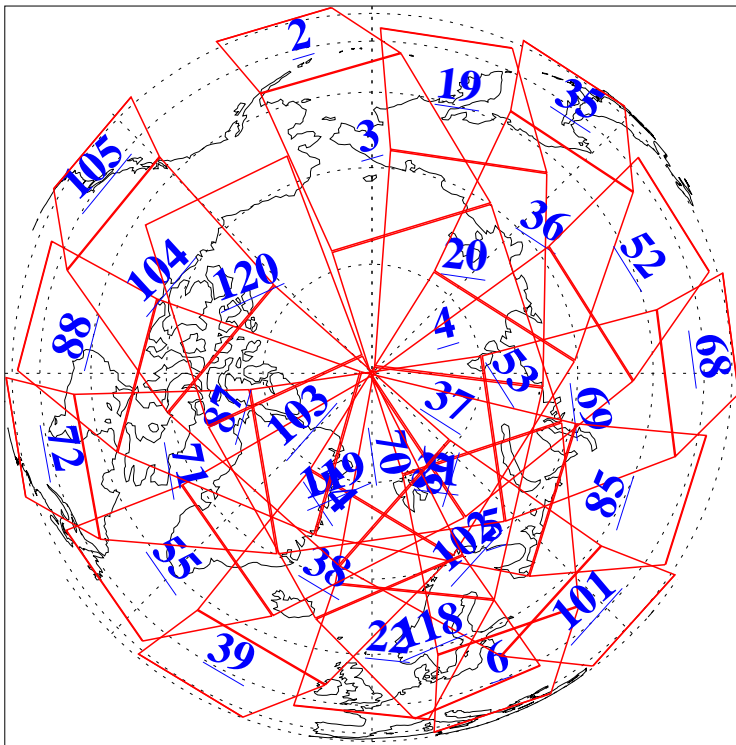

L1B Availability  
AMSU Granules: 240  
HSB Granules: 0  
AIRS Granules: 240

14 Mar 2016  
DoY 74  
Aqua Day 5063  
Ascending Granules

Descending Granules

Legend: AMSU Available, HSB Available, AIRS Available

### Northern Hemisphere Granules