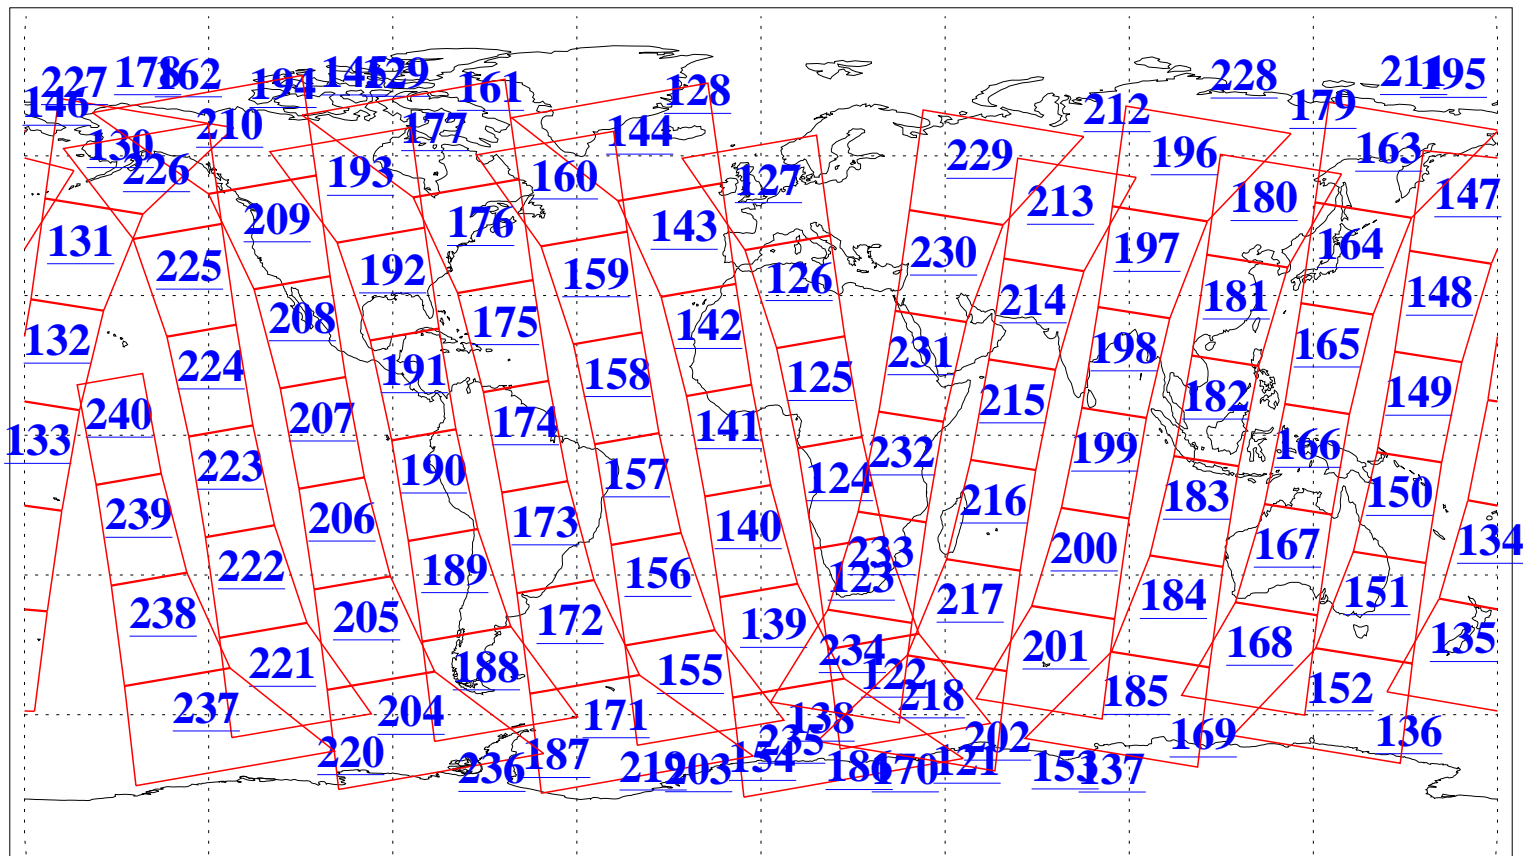

L1B Availability
AMSU Granules: 240
HSB Granules: 0
AIRS Granules: 240

13 Mar 2016
DoY 73
Aqua Day 5062
Granules: 1 to 120

Granules: 121 to 240

Legend: AMSU Available, HSB Available, AIRS Available

L1B Availability
AMSU Granules: 240
HSB Granules: 0
AIRS Granules: 240

13 Mar 2016
DoY 73
Aqua Day 5062
Ascending Granules

Descending Granules

Legend: AMSU Available, HSB Available, AIRS Available

L1B Availability
 AMSU Granules: 240
 HSB Granules: 0
 AIRS Granules: 240

13 Mar 2016
 DoY 73
 Aqua Day 5062

Northern Hemisphere Granules

Southern Hemisphere Granules

Legend: AMSU Available, HSB Available, AIRS Available