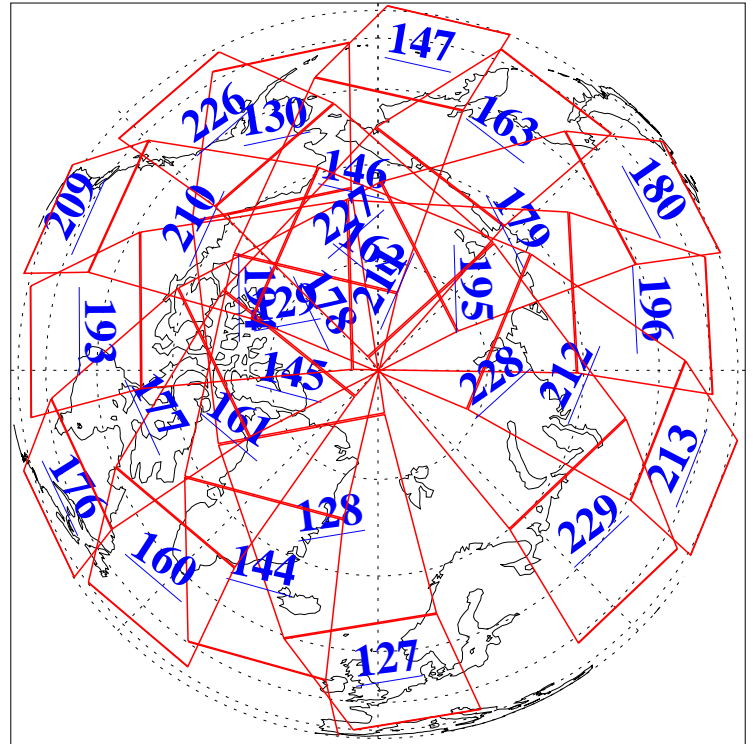

13 Mar 2016
DoY 73
Aqua Day 5062
Ascending Granules

Descending Granules

Legend: AMSU Available, HSB Available, AIRS Available

L1B Availability
 AMSU Granules: 240
 HSB Granules: 0
 AIRS Granules: 240

13 Mar 2016
 DoY 73
 Aqua Day 5062

Northern Hemisphere Granules

Southern Hemisphere Granules

Legend: AMSU Available, HSB Available, AIRS Available