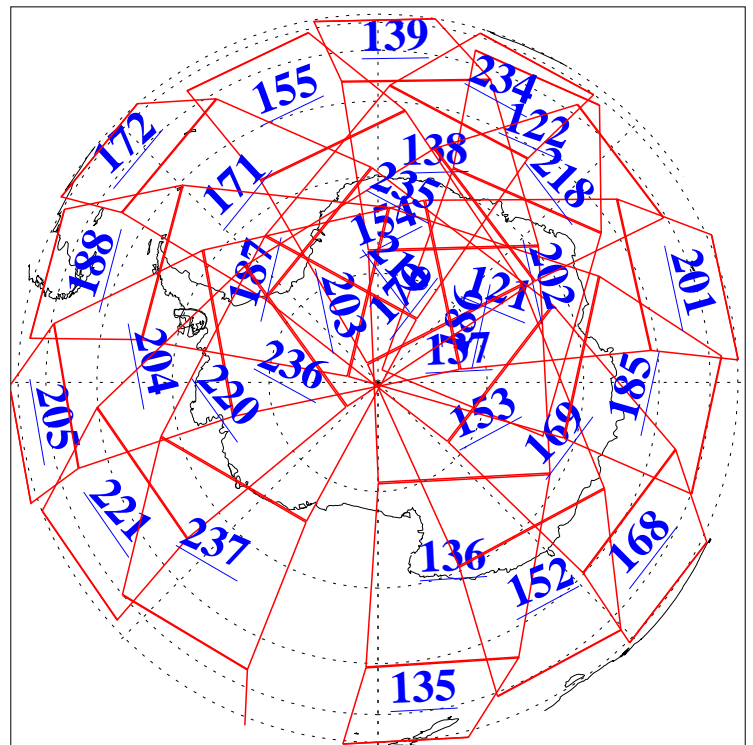

L1B Availability
AMSU Granules: 240
HSB Granules: 0
AIRS Granules: 240

13 Mar 2016
DoY 73
Aqua Day 5062
Granules: 1 to 120

Granules: 121 to 240

Legend: AMSU Available, HSB Available, AIRS Available

L1B Availability
AMSU Granules: 240
HSB Granules: 0
AIRS Granules: 240

13 Mar 2016
DoY 73
Aqua Day 5062
Ascending Granules

Descending Granules

Legend: AMSU Available, HSB Available, AIRS Available

L1B Availability
 AMSU Granules: 240
 HSB Granules: 0
 AIRS Granules: 240

13 Mar 2016
 DoY 73
 Aqua Day 5062

Northern Hemisphere Granules

Southern Hemisphere Granules

Legend: AMSU Available, HSB Available, AIRS Available