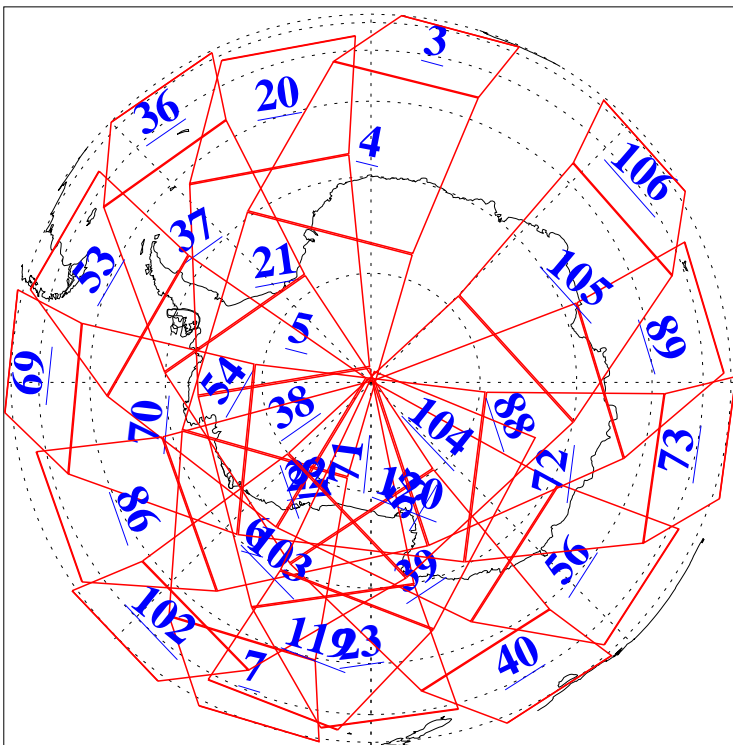

L1B Availability
AMSU Granules: 240
HSB Granules: 0
AIRS Granules: 240

13 Mar 2016
DoY 73
Aqua Day 5062
Granules: 1 to 120

Granules: 121 to 240

Legend: AMSU Available, HSB Available, AIRS Available

L1B Availability
AMSU Granules: 240
HSB Granules: 0
AIRS Granules: 240

13 Mar 2016
DoY 73
Aqua Day 5062
Ascending Granules

Descending Granules

Legend: AMSU Available, HSB Available, AIRS Available

L1B Availability
 AMSU Granules: 240
 HSB Granules: 0
 AIRS Granules: 240

13 Mar 2016
 DoY 73
 Aqua Day 5062

Northern Hemisphere Granules

Southern Hemisphere Granules

Legend: AMSU Available, HSB Available, AIRS Available