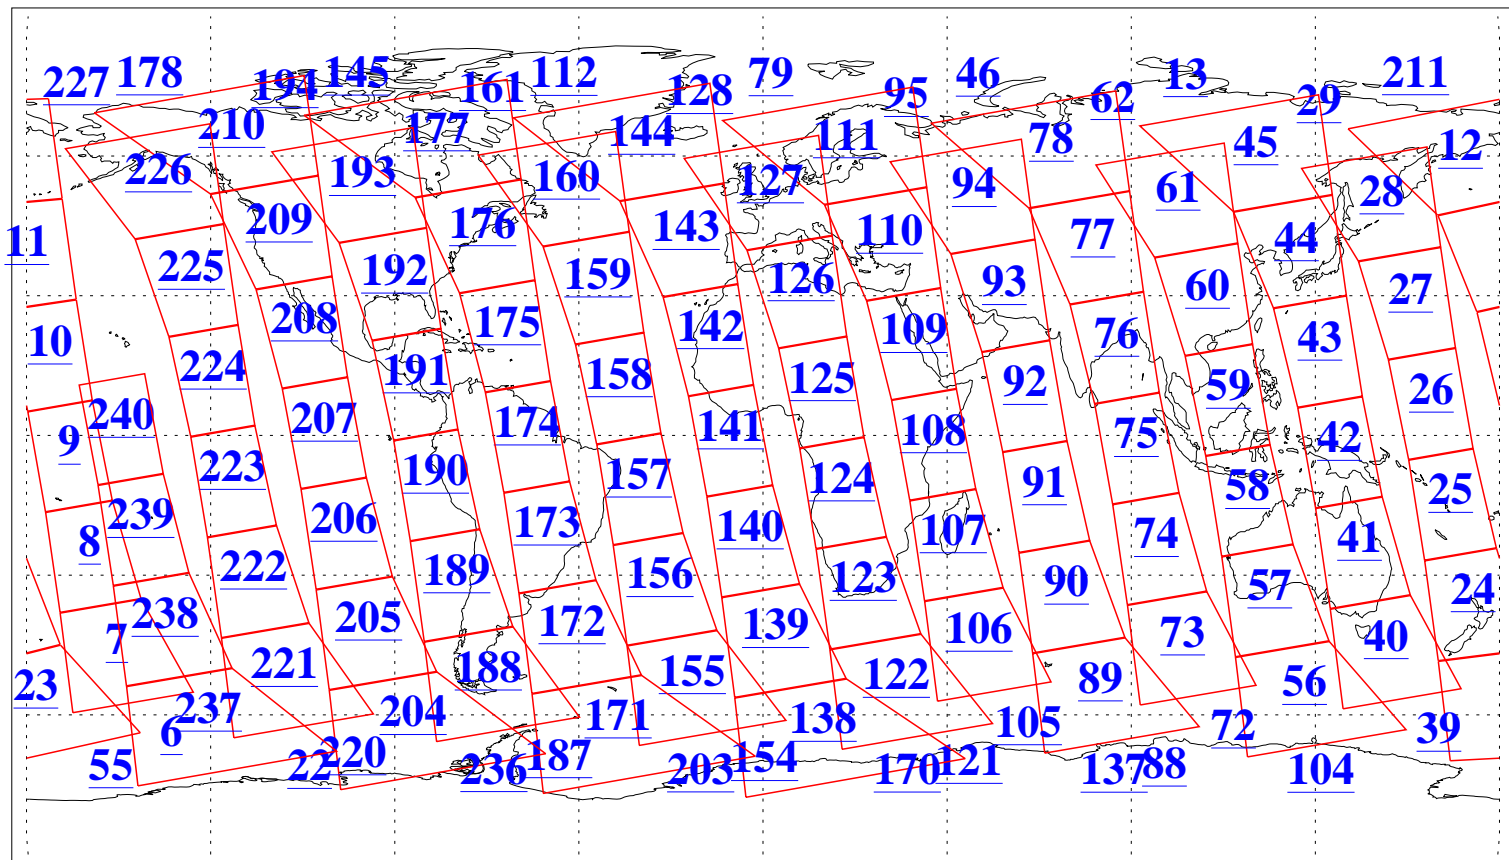

L1B Availability
AMSU Granules: 240
HSB Granules: 0
AIRS Granules: 240

13 Mar 2016
DoY 73
Aqua Day 5062
Granules: 1 to 120

Granules: 121 to 240

Legend: AMSU Available, HSB Available, AIRS Available

L1B Availability
AMSU Granules: 240
HSB Granules: 0
AIRS Granules: 240

13 Mar 2016
DoY 73
Aqua Day 5062
Ascending Granules

Descending Granules

Legend: AMSU Available, HSB Available, AIRS Available

L1B Availability
 AMSU Granules: 240
 HSB Granules: 0
 AIRS Granules: 240

13 Mar 2016
 DoY 73
 Aqua Day 5062

Northern Hemisphere Granules

Southern Hemisphere Granules

Legend: AMSU Available, HSB Available, AIRS Available