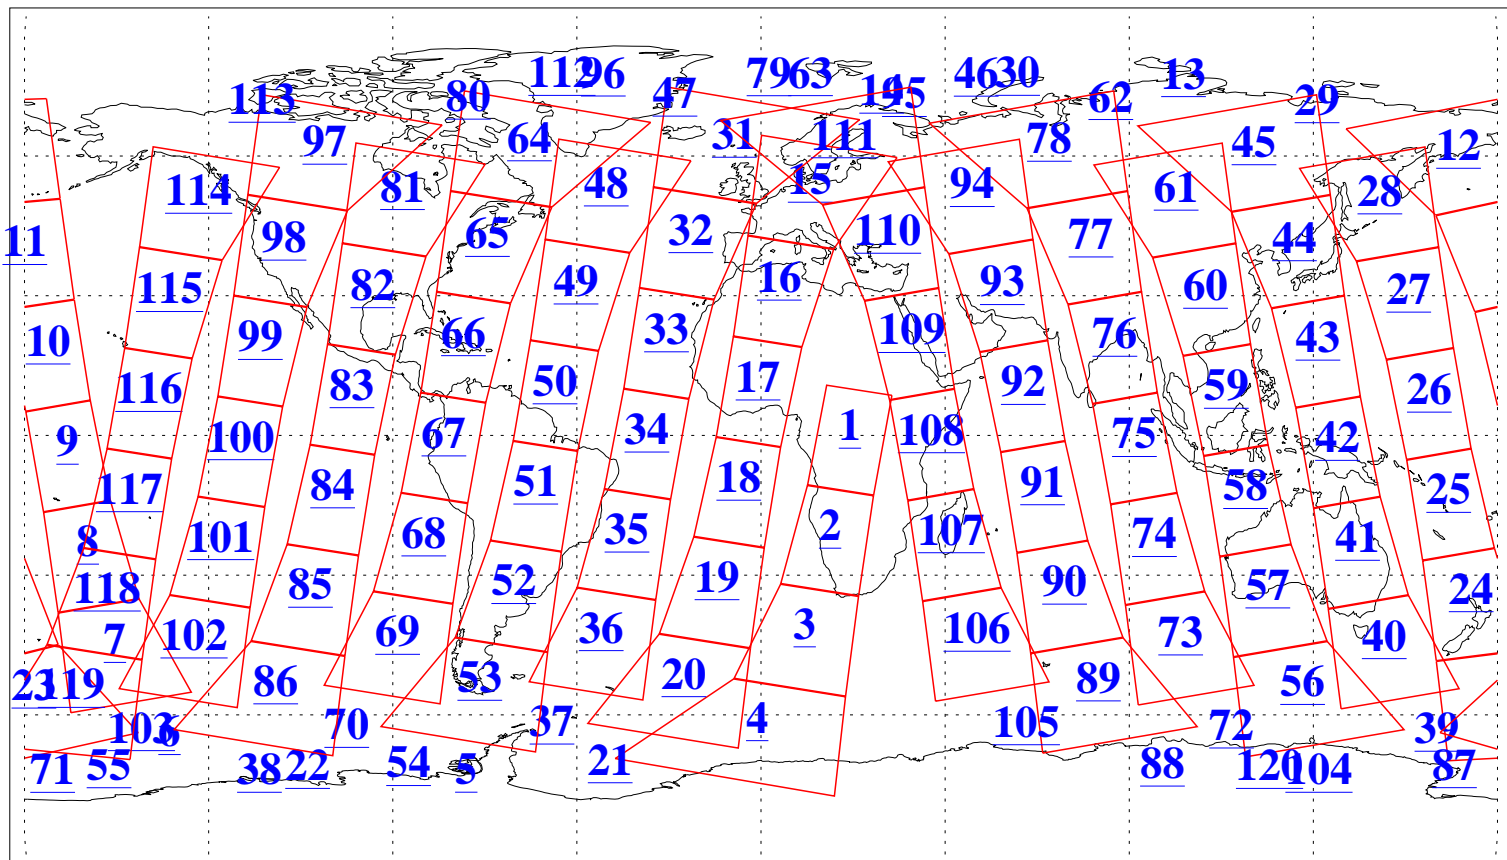

L1B Availability
AMSU Granules: 240
HSB Granules: 0
AIRS Granules: 240

13 Mar 2016
DoY 73
Aqua Day 5062
Granules: 1 to 120

Granules: 121 to 240

Legend: AMSU Available, HSB Available, AIRS Available

L1B Availability
AMSU Granules: 240
HSB Granules: 0
AIRS Granules: 240

13 Mar 2016
DoY 73
Aqua Day 5062
Ascending Granules

Descending Granules

Legend: AMSU Available, HSB Available, AIRS Available

L1B Availability
 AMSU Granules: 240
 HSB Granules: 0
 AIRS Granules: 240

13 Mar 2016
 DoY 73
 Aqua Day 5062

Northern Hemisphere Granules

Southern Hemisphere Granules

Legend: AMSU Available, HSB Available, AIRS Available