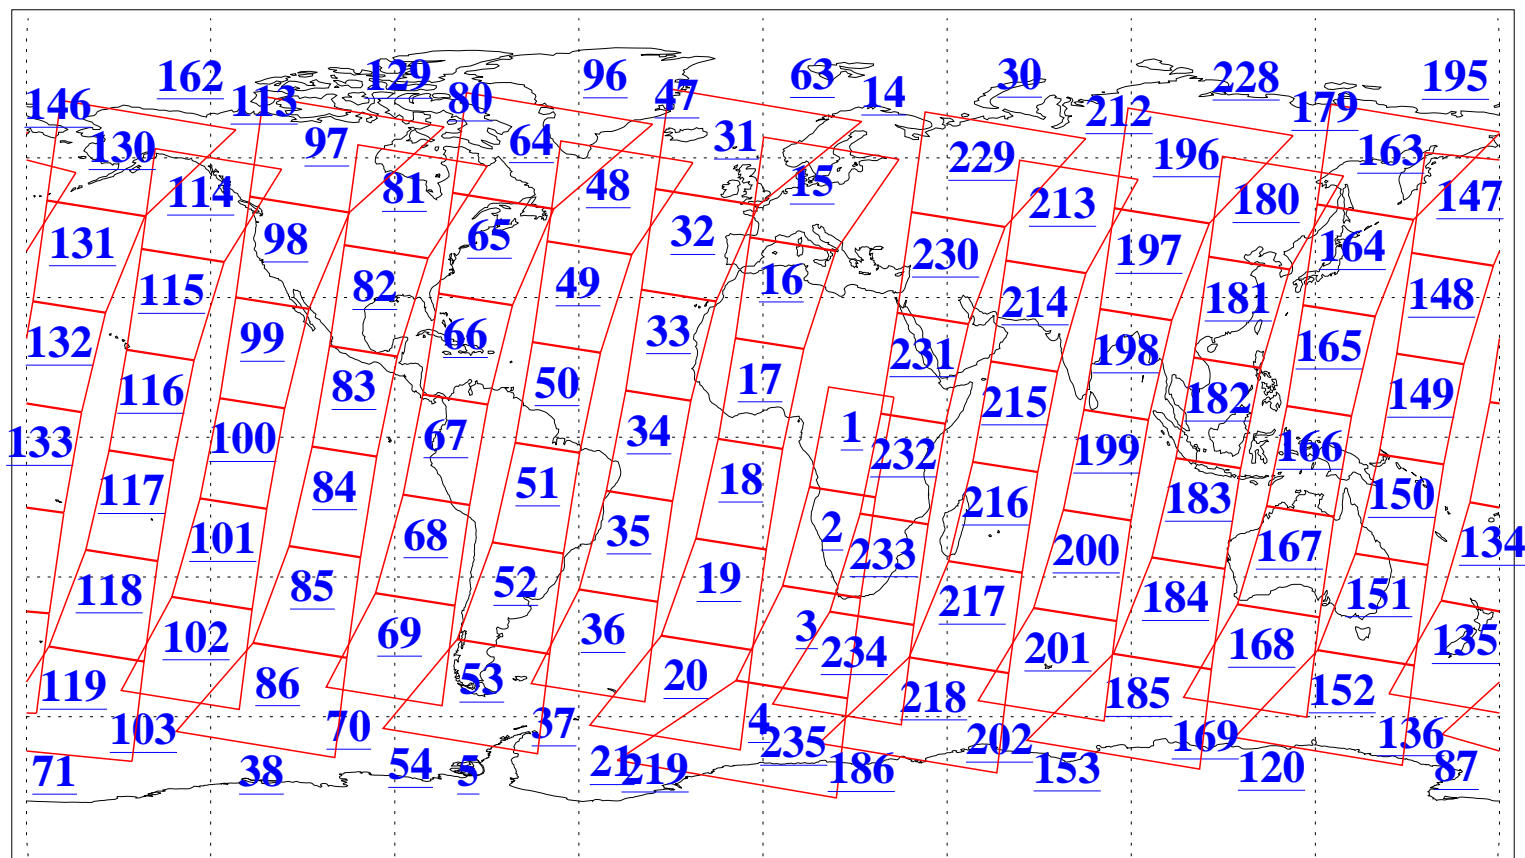

L1B Availability
AMSU Granules: 240
HSB Granules: 0
AIRS Granules: 240

13 Mar 2016
DoY 73
Aqua Day 5062
Granules: 1 to 120

Granules: 121 to 240

Legend: AMSU Available, HSB Available, AIRS Available

L1B Availability
AMSU Granules: 240
HSB Granules: 0
AIRS Granules: 240

13 Mar 2016
DoY 73
Aqua Day 5062
Ascending Granules

Descending Granules

Legend: AMSU Available, HSB Available, AIRS Available

L1B Availability
 AMSU Granules: 240
 HSB Granules: 0
 AIRS Granules: 240

13 Mar 2016
 DoY 73
 Aqua Day 5062

Northern Hemisphere Granules

Southern Hemisphere Granules

Legend: AMSU Available, HSB Available, AIRS Available