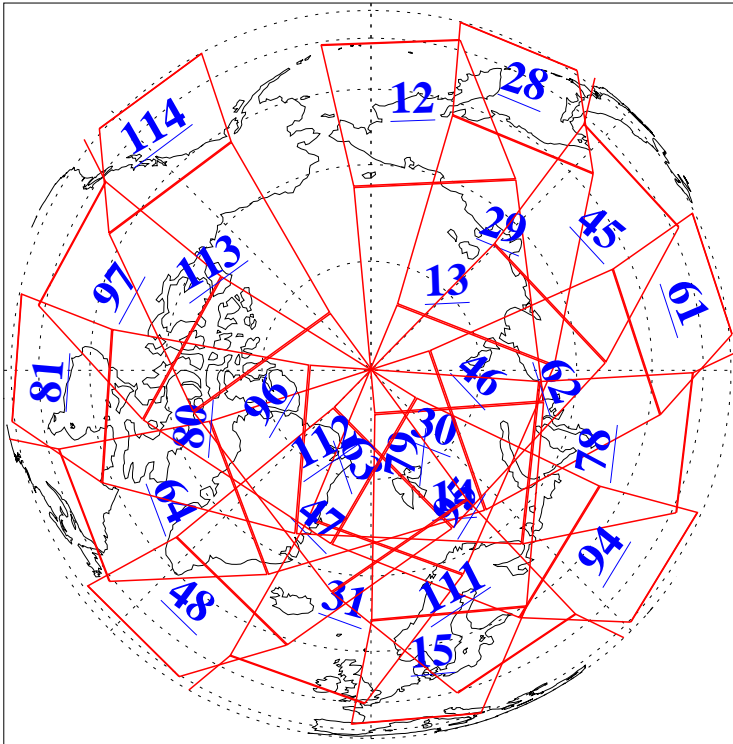

L1B Availability
AMSU Granules: 240
HSB Granules: 0
AIRS Granules: 240

13 Mar 2016
DoY 73
Aqua Day 5062
Granules: 1 to 120

Granules: 121 to 240

Legend: AMSU Available, HSB Available, AIRS Available

L1B Availability
AMSU Granules: 240
HSB Granules: 0
AIRS Granules: 240

13 Mar 2016
DoY 73
Aqua Day 5062
Ascending Granules

Descending Granules

Legend: AMSU Available, HSB Available, AIRS Available

L1B Availability
 AMSU Granules: 240
 HSB Granules: 0
 AIRS Granules: 240

13 Mar 2016
 DoY 73
 Aqua Day 5062

Northern Hemisphere Granules

Southern Hemisphere Granules

Legend: AMSU Available, HSB Available, AIRS Available