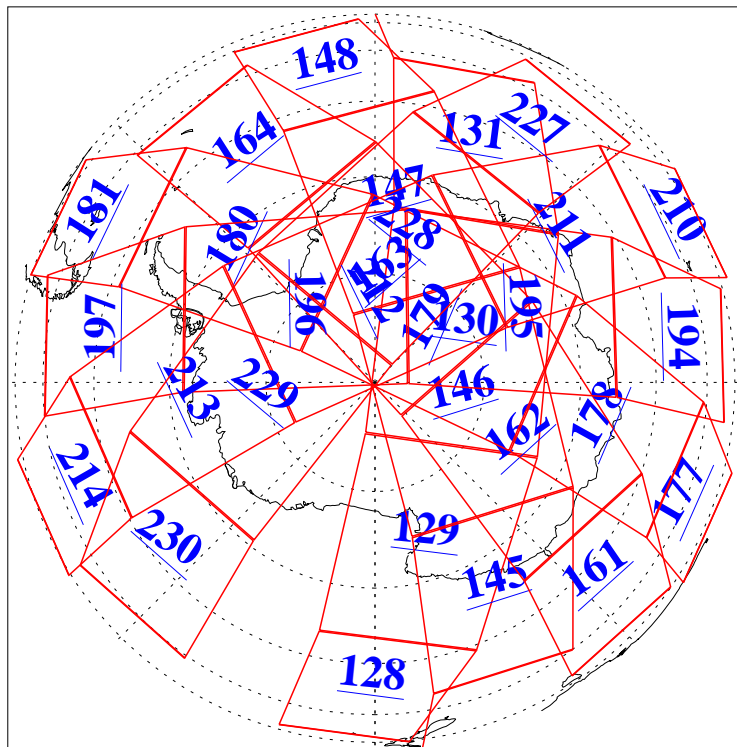

12 Mar 2016
DoY 72
Aqua Day 5061
Ascending Granules

Descending Granules

Legend: AMSU Available, HSB Available, AIRS Available

L1B Availability
AMSU Granules: 240
HSB Granules: 0
AIRS Granules: 240

12 Mar 2016
DoY 72
Aqua Day 5061

Northern Hemisphere Granules

Southern Hemisphere Granules

Legend: AMSU Available, HSB Available, AIRS Available