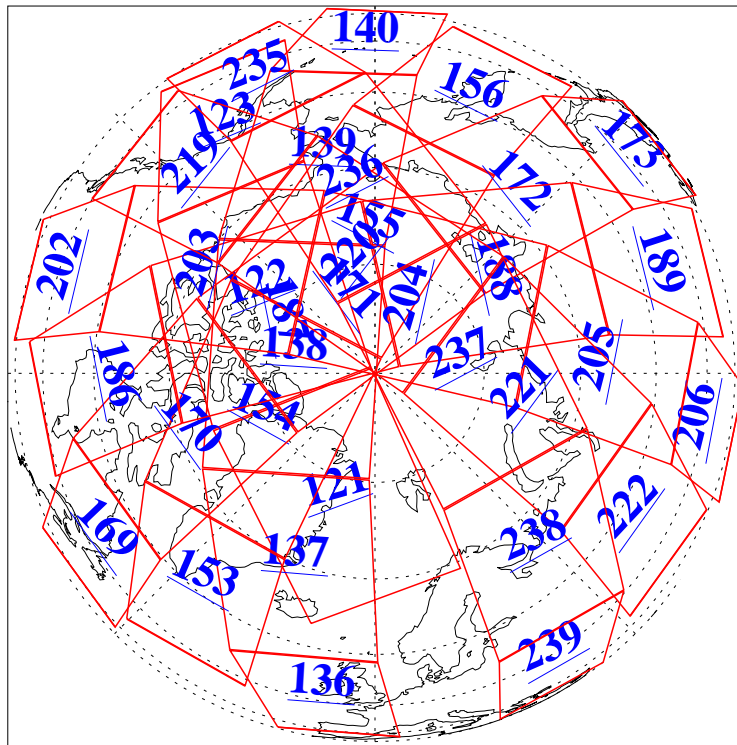

12 Mar 2016
DoY 72
Aqua Day 5061
Ascending Granules

Descending Granules

Legend: AMSU Available, HSB Available, AIRS Available

L1B Availability
AMSU Granules: 240
HSB Granules: 0
AIRS Granules: 240

12 Mar 2016
DoY 72
Aqua Day 5061

Northern Hemisphere Granules

Southern Hemisphere Granules

Legend: AMSU Available, HSB Available, AIRS Available