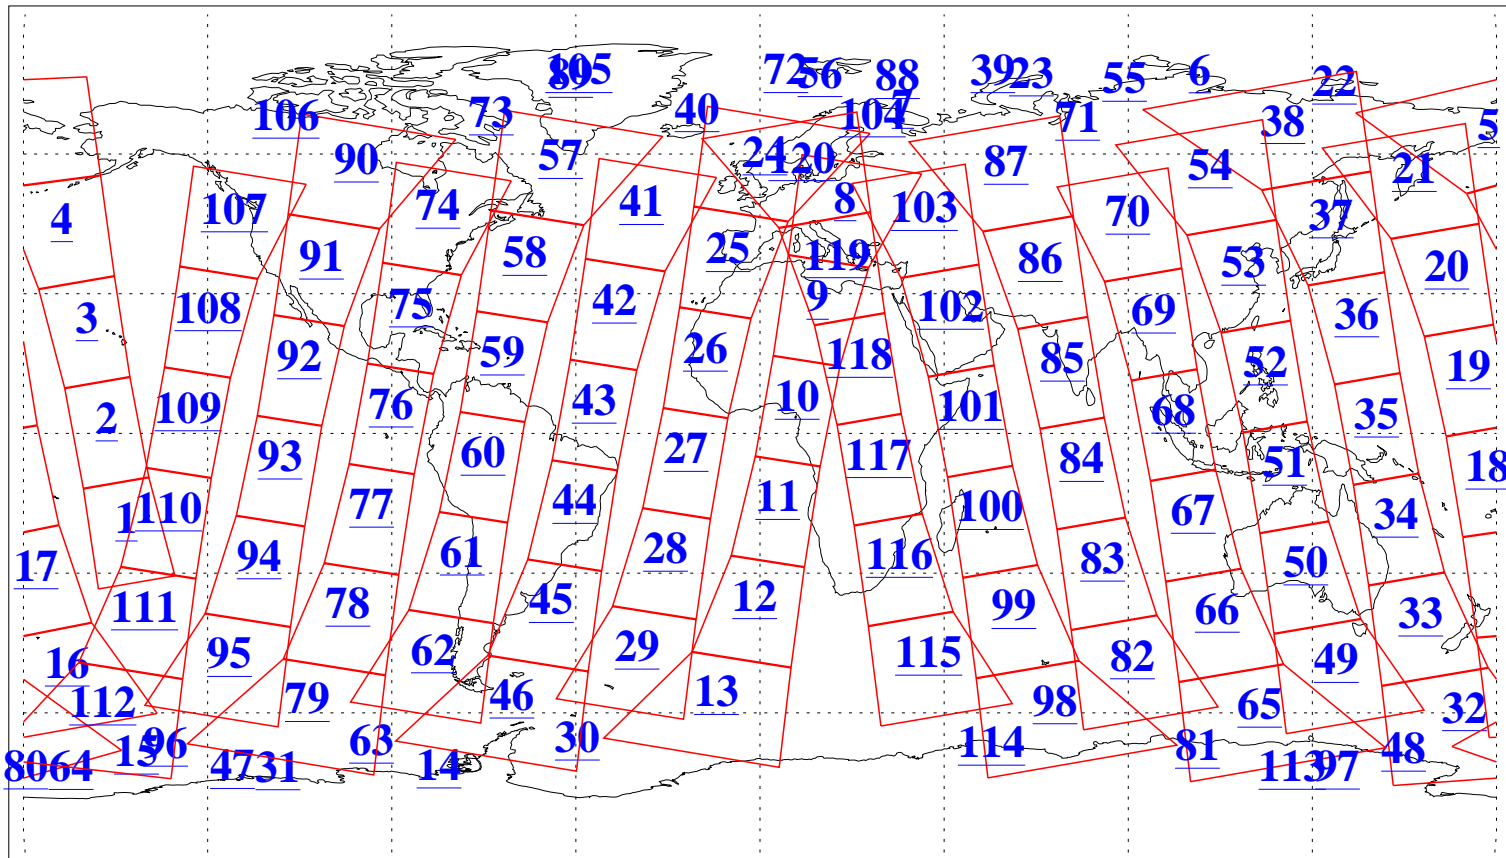

L1B Availability
AMSU Granules: 240
HSB Granules: 0
AIRS Granules: 240

12 Mar 2016
DoY 72
Aqua Day 5061
Granules: 1 to 120

Granules: 121 to 240

Legend: AMSU Available, HSB Available, AIRS Available

L1B Availability
AMSU Granules: 240
HSB Granules: 0
AIRS Granules: 240

12 Mar 2016
DoY 72
Aqua Day 5061
Ascending Granules

Descending Granules

Legend: AMSU Available, HSB Available, AIRS Available

L1B Availability
AMSU Granules: 240
HSB Granules: 0
AIRS Granules: 240

12 Mar 2016
DoY 72
Aqua Day 5061

Northern Hemisphere Granules

Southern Hemisphere Granules

Legend: AMSU Available, HSB Available, AIRS Available