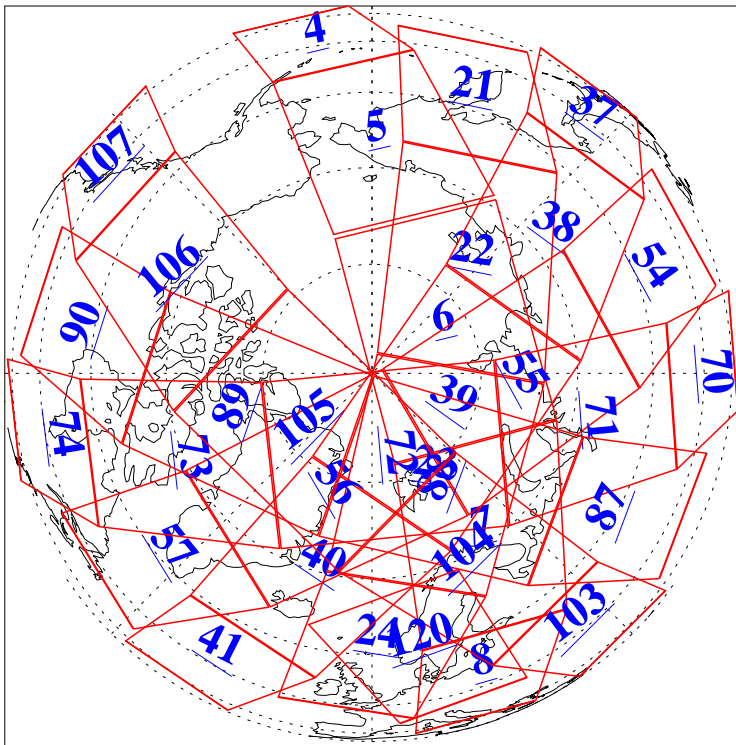

L1B Availability
AMSU Granules: 240
HSB Granules: 0
AIRS Granules: 240

12 Mar 2016
DoY 72
Aqua Day 5061
Granules: 1 to 120

Granules: 121 to 240

Legend: AMSU Available, HSB Available, AIRS Available

L1B Availability
AMSU Granules: 240
HSB Granules: 0
AIRS Granules: 240

12 Mar 2016
DoY 72
Aqua Day 5061
Ascending Granules

Descending Granules

Legend: AMSU Available, HSB Available, AIRS Available

L1B Availability
AMSU Granules: 240
HSB Granules: 0
AIRS Granules: 240

12 Mar 2016
DoY 72
Aqua Day 5061

Northern Hemisphere Granules

Southern Hemisphere Granules

Legend: AMSU Available, HSB Available, AIRS Available