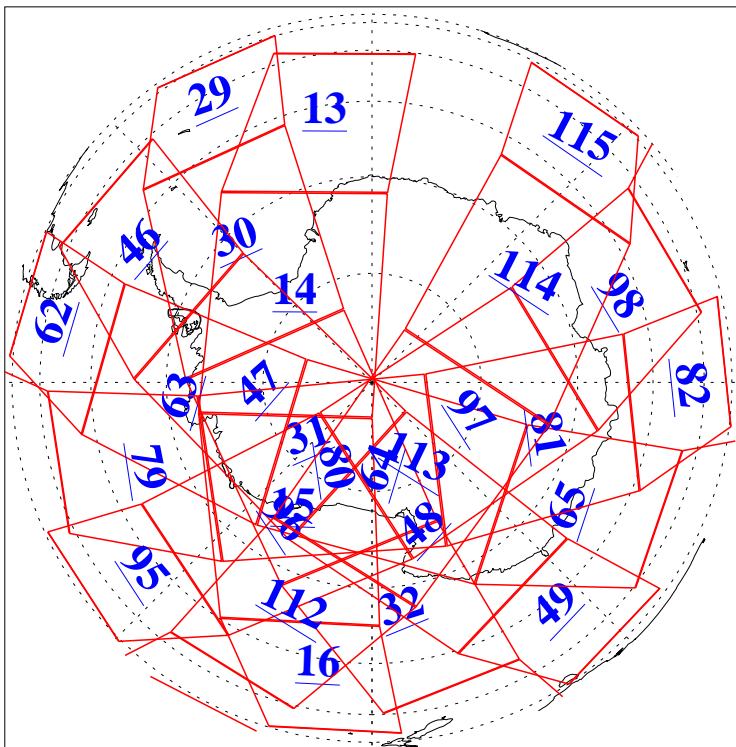

L1B Availability
AMSU Granules: 240
HSB Granules: 0
AIRS Granules: 240

12 Mar 2016
DoY 72
Aqua Day 5061
Granules: 1 to 120

Granules: 121 to 240

Legend: AMSU Available, HSB Available, AIRS Available

L1B Availability
AMSU Granules: 240
HSB Granules: 0
AIRS Granules: 240

12 Mar 2016
DoY 72
Aqua Day 5061
Ascending Granules

Descending Granules

Legend: AMSU Available, HSB Available, AIRS Available

L1B Availability
AMSU Granules: 240
HSB Granules: 0
AIRS Granules: 240

12 Mar 2016
DoY 72
Aqua Day 5061

Northern Hemisphere Granules

Southern Hemisphere Granules

Legend: AMSU Available, HSB Available, AIRS Available