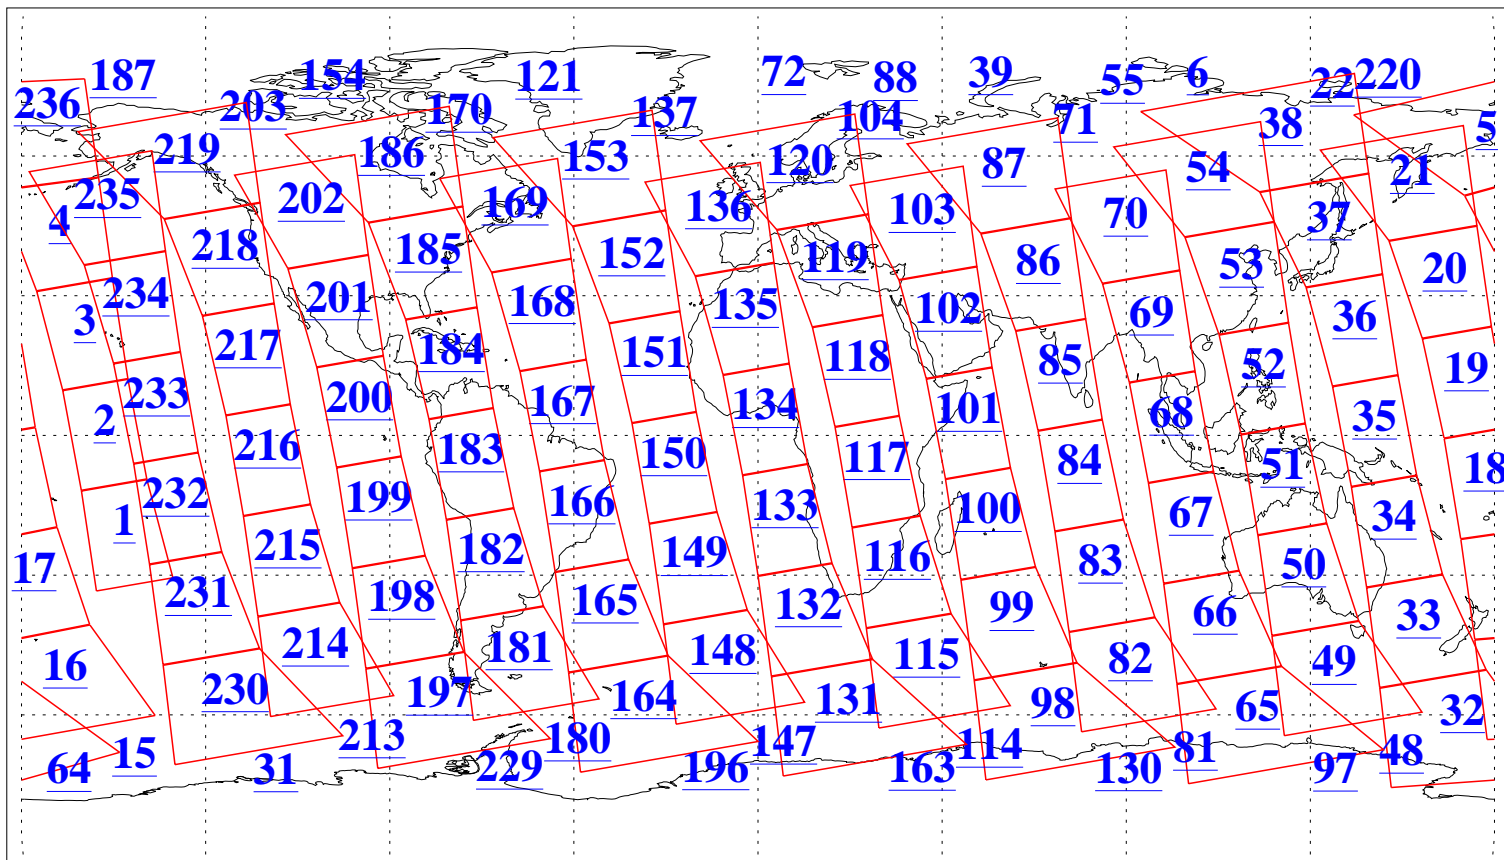

L1B Availability
AMSU Granules: 240
HSB Granules: 0
AIRS Granules: 240

12 Mar 2016
DoY 72
Aqua Day 5061
Ascending Granules

Descending Granules