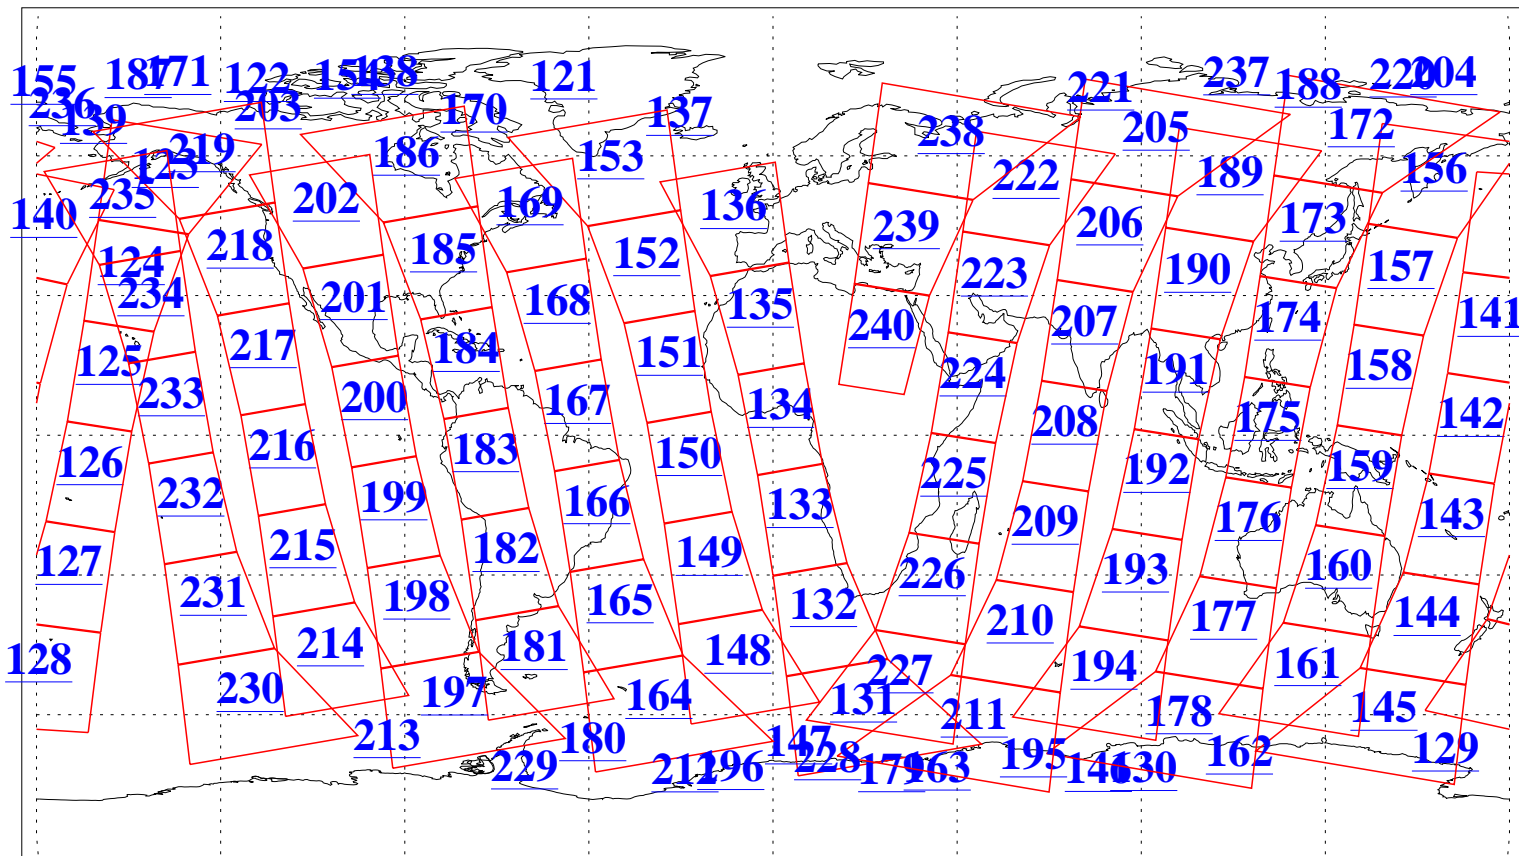

L1B Availability
AMSU Granules: 240
HSB Granules: 0
AIRS Granules: 240

12 Mar 2016
DoY 72
Aqua Day 5061
Granules: 1 to 120

Granules: 121 to 240

Legend: AMSU Available, HSB Available, AIRS Available

L1B Availability
AMSU Granules: 240
HSB Granules: 0
AIRS Granules: 240

12 Mar 2016
DoY 72
Aqua Day 5061
Ascending Granules

Descending Granules

Legend: AMSU Available, HSB Available, AIRS Available

L1B Availability
AMSU Granules: 240
HSB Granules: 0
AIRS Granules: 240

12 Mar 2016
DoY 72
Aqua Day 5061

Northern Hemisphere Granules

Southern Hemisphere Granules

Legend: AMSU Available, HSB Available, AIRS Available