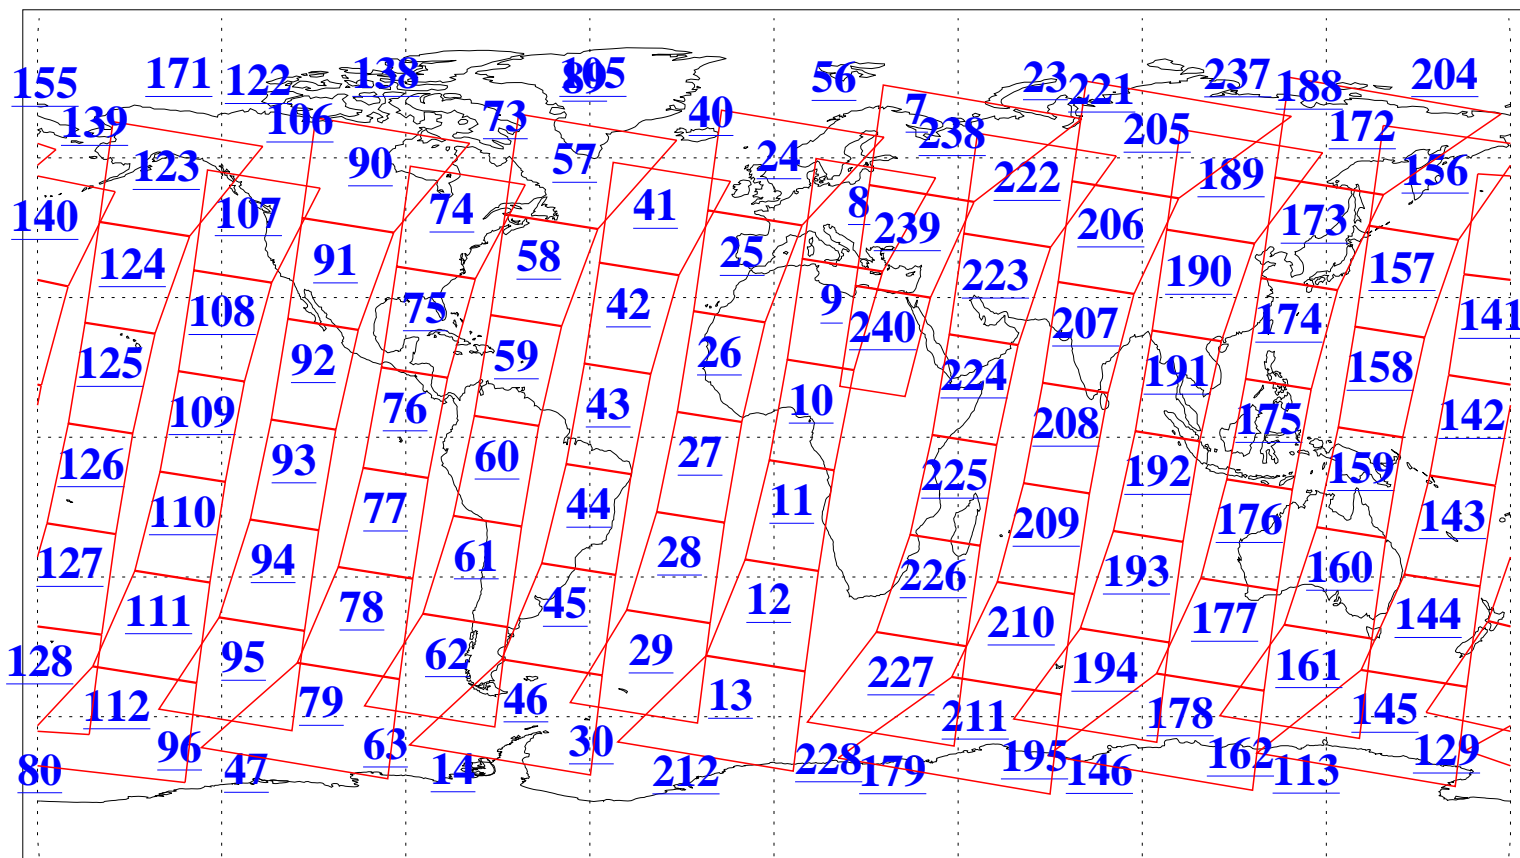

Legend: AMSU Available, HSB Available, AIRS Available