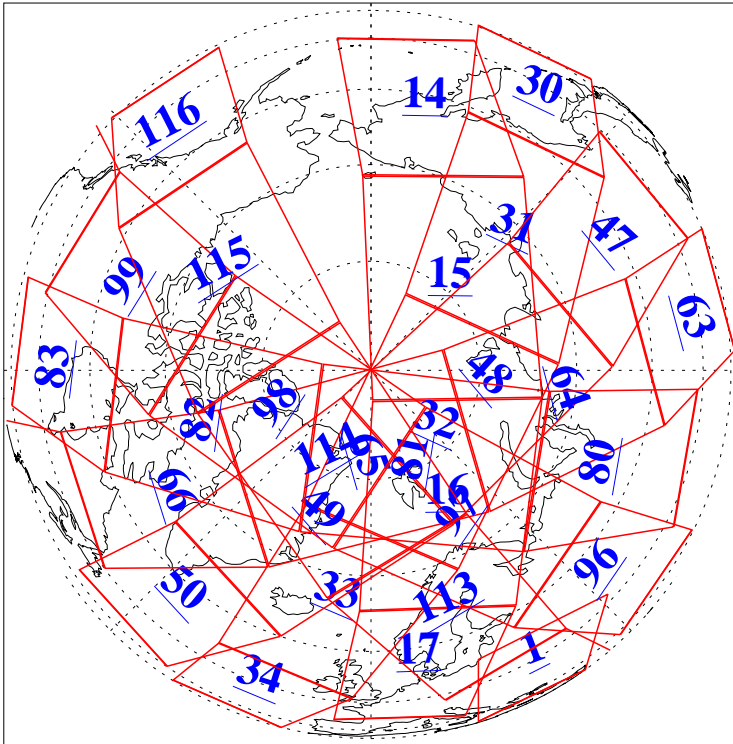

L1B Availability  
AMSU Granules: 240  
HSB Granules: 0  
AIRS Granules: 240

11 Mar 2016  
DoY 71  
Aqua Day 5060  
Granules: 1 to 120

Granules: 121 to 240

Legend: AMSU Available, HSB Available, AIRS Available

L1B Availability  
AMSU Granules: 240  
HSB Granules: 0  
AIRS Granules: 240

11 Mar 2016  
DoY 71  
Aqua Day 5060  
Ascending Granules

Descending Granules

Legend: AMSU Available, HSB Available, AIRS Available

L1B Availability  
 AMSU Granules: 240  
 HSB Granules: 0  
 AIRS Granules: 240

11 Mar 2016  
 DoY 71  
 Aqua Day 5060

Northern Hemisphere Granules

Southern Hemisphere Granules

Legend: AMSU Available, HSB Available, AIRS Available