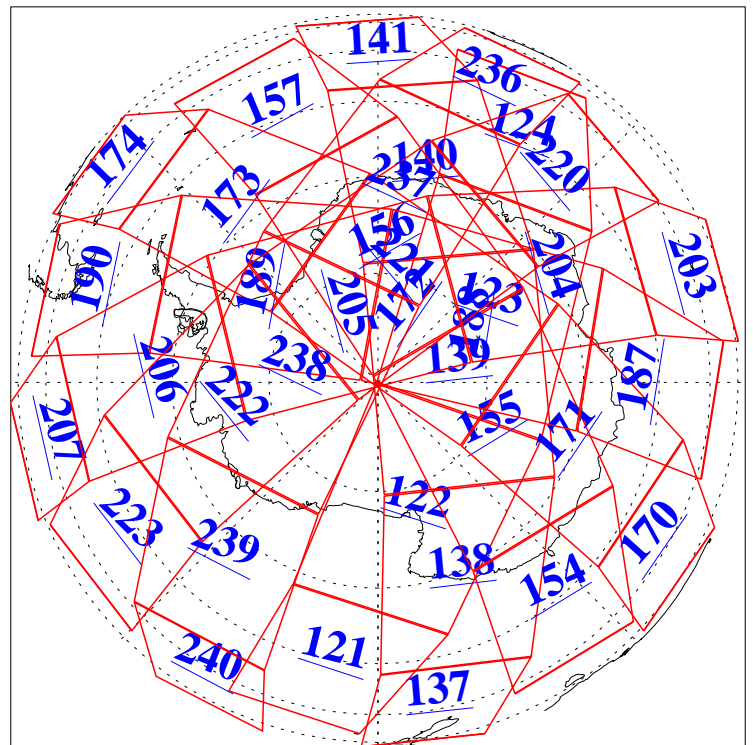

L1B Availability  
AMSU Granules: 240  
HSB Granules: 0  
AIRS Granules: 240

11 Mar 2016  
DoY 71  
Aqua Day 5060  
Granules: 1 to 120

Granules: 121 to 240

Legend: AMSU Available, HSB Available, AIRS Available

L1B Availability  
AMSU Granules: 240  
HSB Granules: 0  
AIRS Granules: 240

11 Mar 2016  
DoY 71  
Aqua Day 5060  
Ascending Granules

Descending Granules

Legend: AMSU Available, HSB Available, AIRS Available

L1B Availability  
 AMSU Granules: 240  
 HSB Granules: 0  
 AIRS Granules: 240

11 Mar 2016  
 DoY 71  
 Aqua Day 5060

Northern Hemisphere Granules

Southern Hemisphere Granules

Legend: AMSU Available, HSB Available, AIRS Available