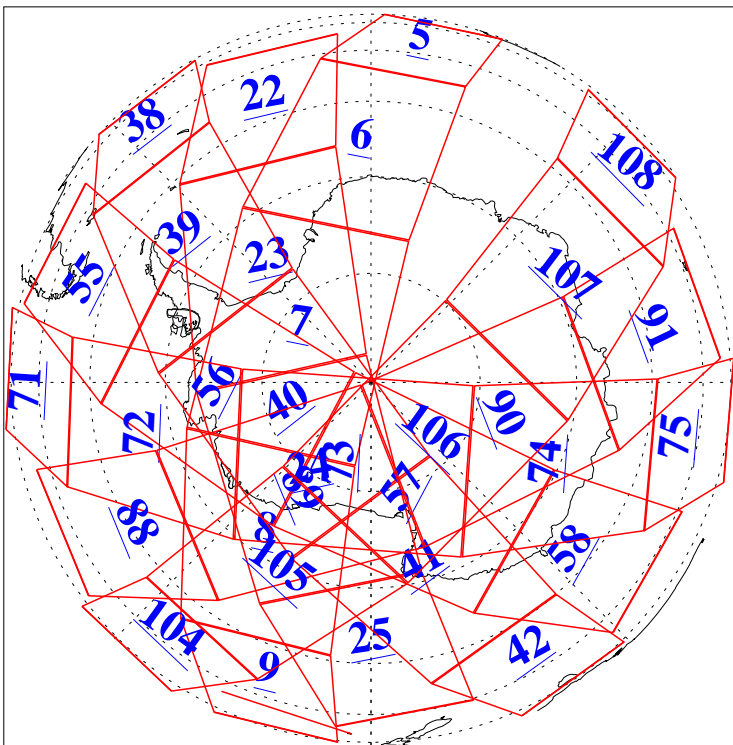

L1B Availability  
AMSU Granules: 240  
HSB Granules: 0  
AIRS Granules: 240

11 Mar 2016  
DoY 71  
Aqua Day 5060  
Granules: 1 to 120

Granules: 121 to 240

Legend: AMSU Available, HSB Available, AIRS Available

L1B Availability  
AMSU Granules: 240  
HSB Granules: 0  
AIRS Granules: 240

11 Mar 2016  
DoY 71  
Aqua Day 5060  
Ascending Granules

Descending Granules

Legend: AMSU Available, HSB Available, AIRS Available

L1B Availability  
 AMSU Granules: 240  
 HSB Granules: 0  
 AIRS Granules: 240

11 Mar 2016  
 DoY 71  
 Aqua Day 5060

Northern Hemisphere Granules

Southern Hemisphere Granules

Legend: AMSU Available, HSB Available, AIRS Available