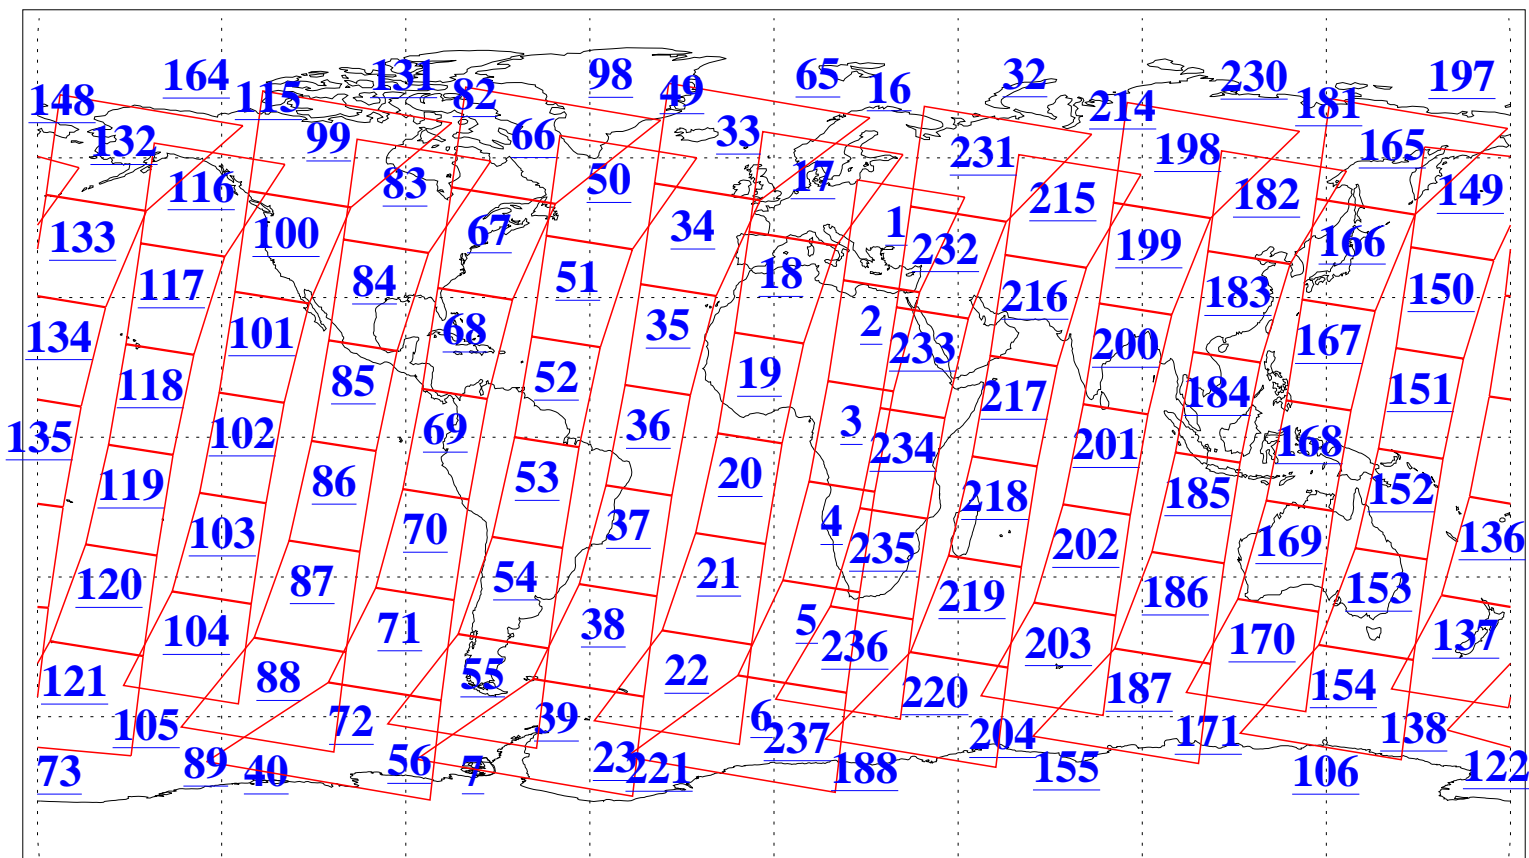

L1B Availability  
AMSU Granules: 240  
HSB Granules: 0  
AIRS Granules: 240

11 Mar 2016  
DoY 71  
Aqua Day 5060  
Granules: 1 to 120

Granules: 121 to 240

Legend: AMSU Available, HSB Available, AIRS Available

L1B Availability  
AMSU Granules: 240  
HSB Granules: 0  
AIRS Granules: 240

11 Mar 2016  
DoY 71  
Aqua Day 5060  
Ascending Granules

Descending Granules

Legend: AMSU Available, HSB Available, AIRS Available

L1B Availability  
 AMSU Granules: 240  
 HSB Granules: 0  
 AIRS Granules: 240

11 Mar 2016  
 DoY 71  
 Aqua Day 5060

Northern Hemisphere Granules

Southern Hemisphere Granules

Legend: AMSU Available, HSB Available, AIRS Available