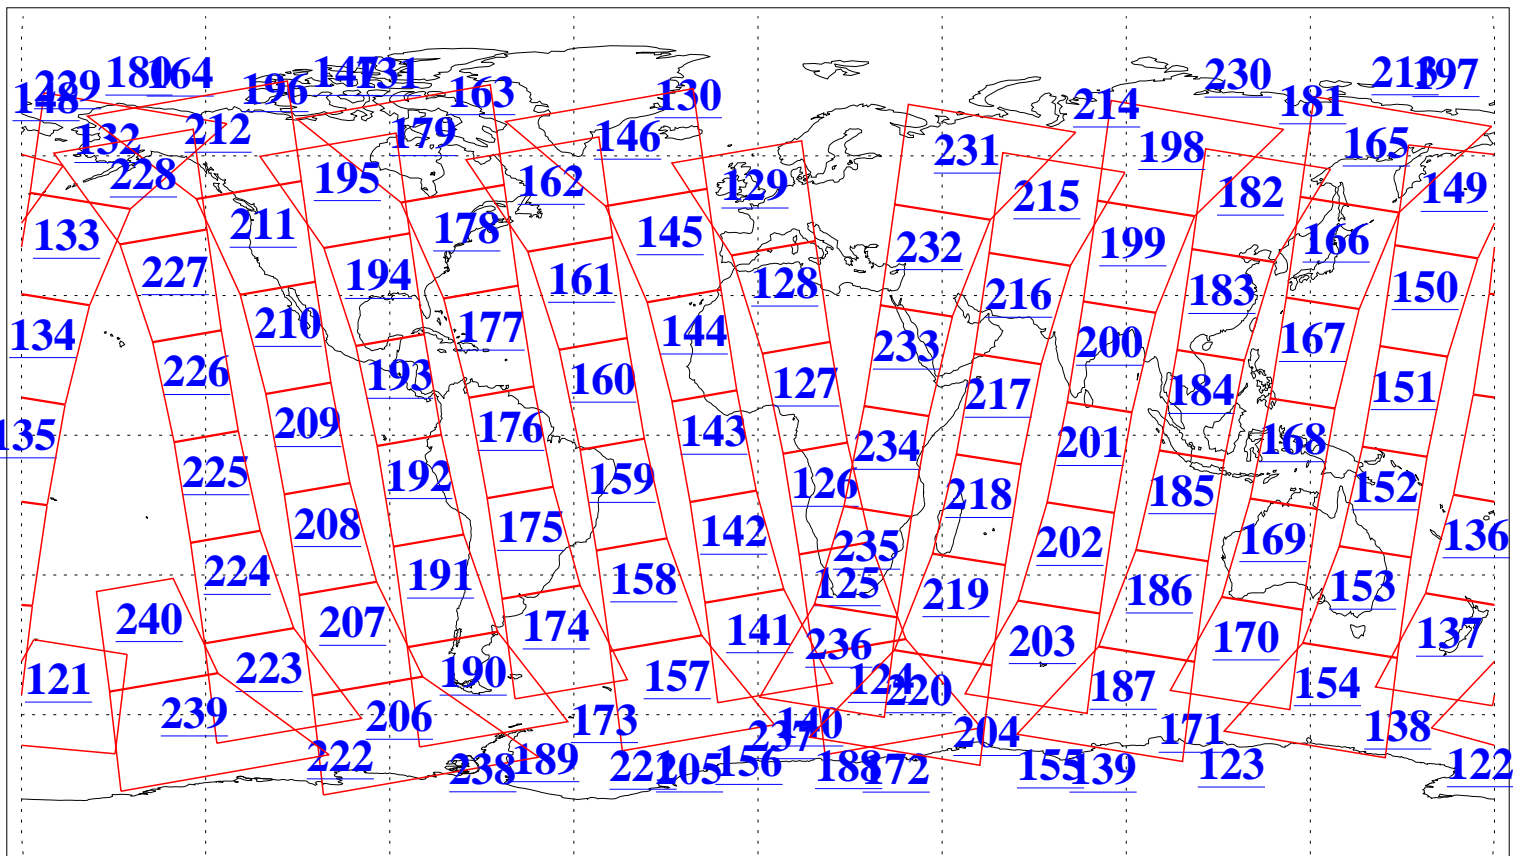

L1B Availability  
AMSU Granules: 240  
HSB Granules: 0  
AIRS Granules: 240

11 Mar 2016  
DoY 71  
Aqua Day 5060  
Granules: 1 to 120

Granules: 121 to 240

Legend: AMSU Available, HSB Available, AIRS Available

L1B Availability  
AMSU Granules: 240  
HSB Granules: 0  
AIRS Granules: 240

11 Mar 2016  
DoY 71  
Aqua Day 5060  
Ascending Granules

Descending Granules

Legend: AMSU Available, HSB Available, AIRS Available

L1B Availability  
 AMSU Granules: 240  
 HSB Granules: 0  
 AIRS Granules: 240

11 Mar 2016  
 DoY 71  
 Aqua Day 5060

Northern Hemisphere Granules

Southern Hemisphere Granules

Legend: AMSU Available, HSB Available, AIRS Available