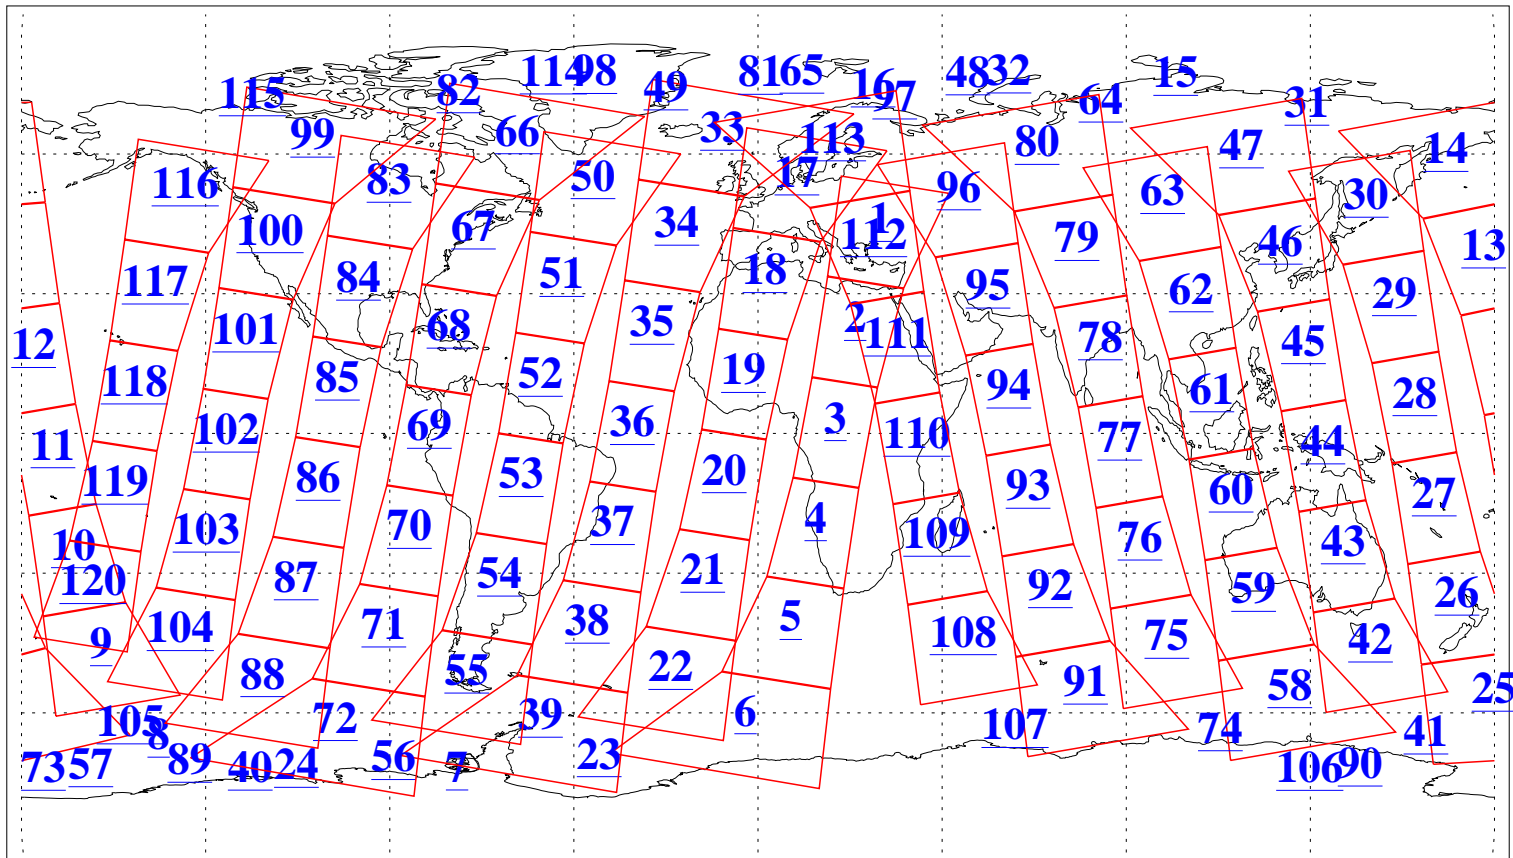

L1B Availability  
AMSU Granules: 240  
HSB Granules: 0  
AIRS Granules: 240

11 Mar 2016  
DoY 71  
Aqua Day 5060  
Granules: 1 to 120

Granules: 121 to 240

Legend: AMSU Available, HSB Available, AIRS Available

L1B Availability  
AMSU Granules: 240  
HSB Granules: 0  
AIRS Granules: 240

11 Mar 2016  
DoY 71  
Aqua Day 5060  
Ascending Granules

Descending Granules

Legend: AMSU Available, HSB Available, AIRS Available

L1B Availability  
 AMSU Granules: 240  
 HSB Granules: 0  
 AIRS Granules: 240

11 Mar 2016  
 DoY 71  
 Aqua Day 5060

Northern Hemisphere Granules

Southern Hemisphere Granules

Legend: AMSU Available, HSB Available, AIRS Available