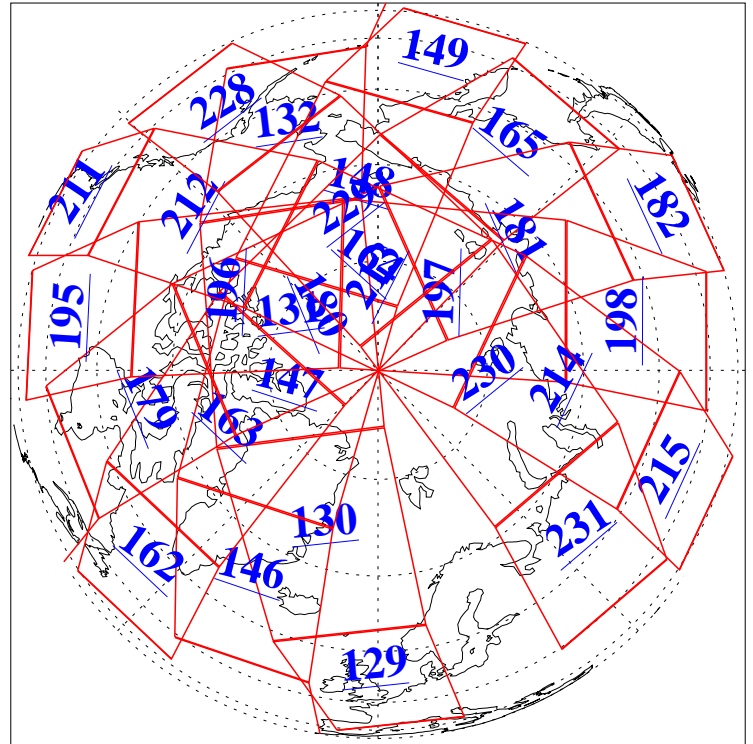

L1B Availability  
AMSU Granules: 240  
HSB Granules: 0  
AIRS Granules: 240

11 Mar 2016  
DoY 71  
Aqua Day 5060  
Granules: 1 to 120

Granules: 121 to 240

Legend: AMSU Available, HSB Available, AIRS Available

L1B Availability  
AMSU Granules: 240  
HSB Granules: 0  
AIRS Granules: 240

11 Mar 2016  
DoY 71  
Aqua Day 5060  
Ascending Granules

Descending Granules

Legend: AMSU Available, HSB Available, AIRS Available

L1B Availability  
 AMSU Granules: 240  
 HSB Granules: 0  
 AIRS Granules: 240

11 Mar 2016  
 DoY 71  
 Aqua Day 5060

Northern Hemisphere Granules

Southern Hemisphere Granules

Legend: AMSU Available, HSB Available, AIRS Available