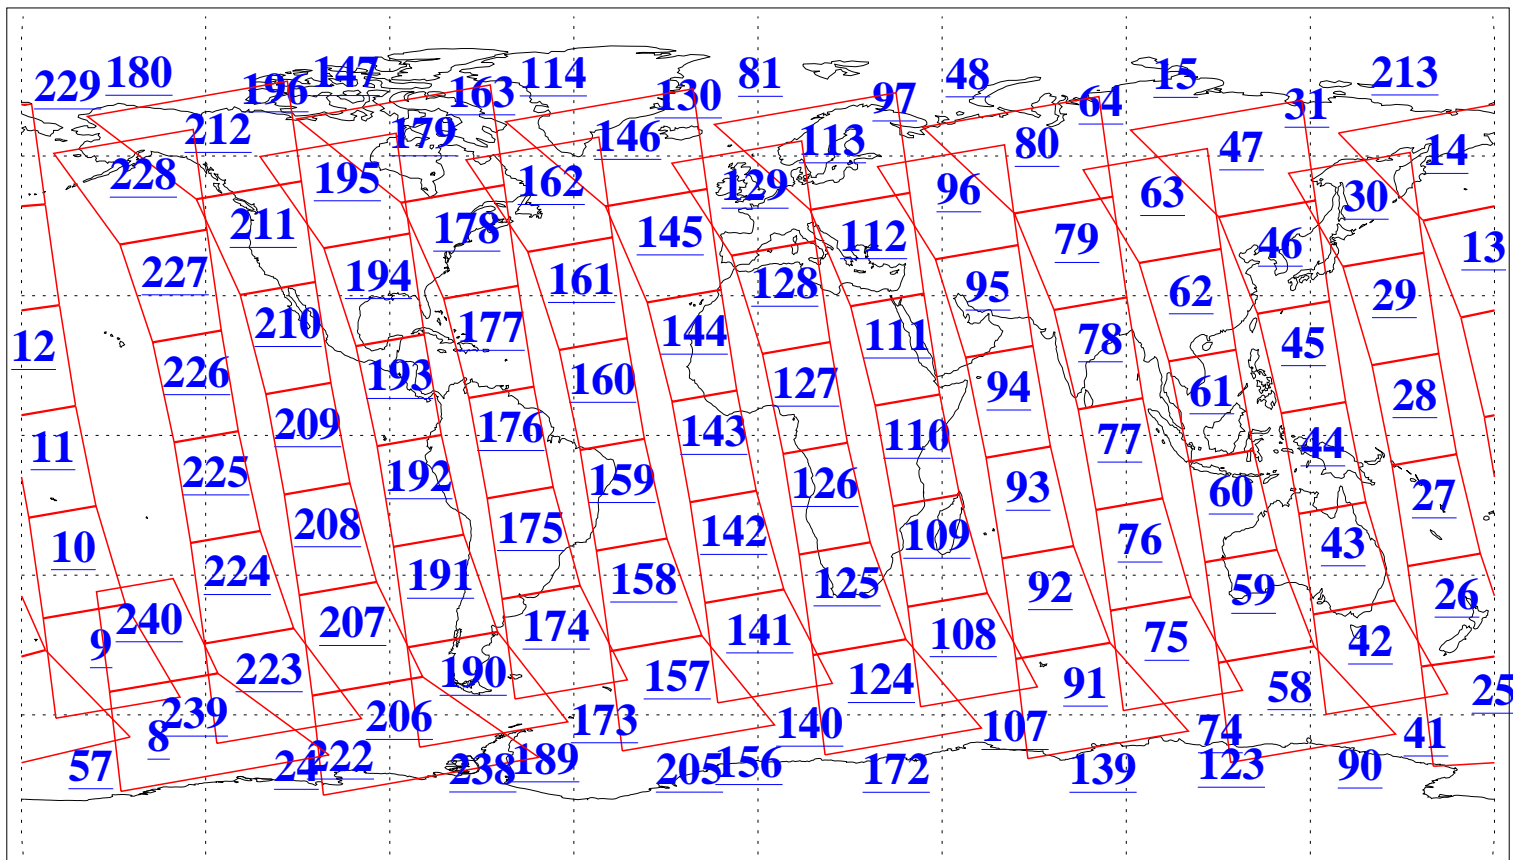

L1B Availability  
AMSU Granules: 240  
HSB Granules: 0  
AIRS Granules: 240

11 Mar 2016  
DoY 71  
Aqua Day 5060  
Granules: 1 to 120

Granules: 121 to 240

Legend: AMSU Available, HSB Available, AIRS Available

L1B Availability  
AMSU Granules: 240  
HSB Granules: 0  
AIRS Granules: 240

11 Mar 2016  
DoY 71  
Aqua Day 5060  
Ascending Granules

Descending Granules

Legend: AMSU Available, HSB Available, AIRS Available

L1B Availability  
 AMSU Granules: 240  
 HSB Granules: 0  
 AIRS Granules: 240

11 Mar 2016  
 DoY 71  
 Aqua Day 5060

Northern Hemisphere Granules

Southern Hemisphere Granules

Legend: AMSU Available, HSB Available, AIRS Available