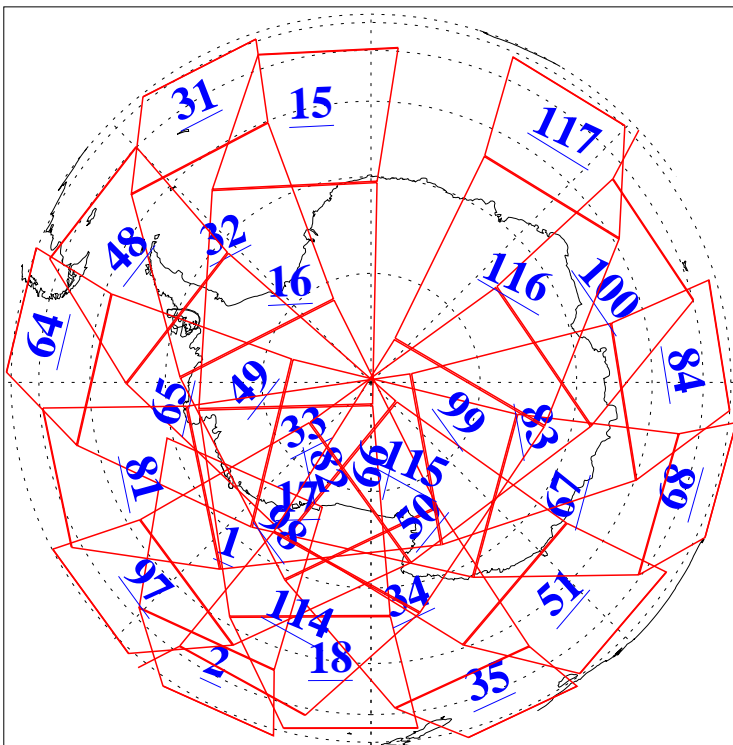

L1B Availability  
AMSU Granules: 240  
HSB Granules: 0  
AIRS Granules: 240

10 Mar 2016  
DoY 70  
Aqua Day 5059  
Granules: 1 to 120

Granules: 121 to 240

Legend: AMSU Available, HSB Available, AIRS Available

L1B Availability  
AMSU Granules: 240  
HSB Granules: 0  
AIRS Granules: 240

10 Mar 2016  
DoY 70  
Aqua Day 5059  
Ascending Granules

Descending Granules

Legend: AMSU Available, HSB Available, AIRS Available

L1B Availability  
 AMSU Granules: 240  
 HSB Granules: 0  
 AIRS Granules: 240

10 Mar 2016  
 DoY 70  
 Aqua Day 5059

Northern Hemisphere Granules

Southern Hemisphere Granules

Legend: AMSU Available, HSB Available, AIRS Available