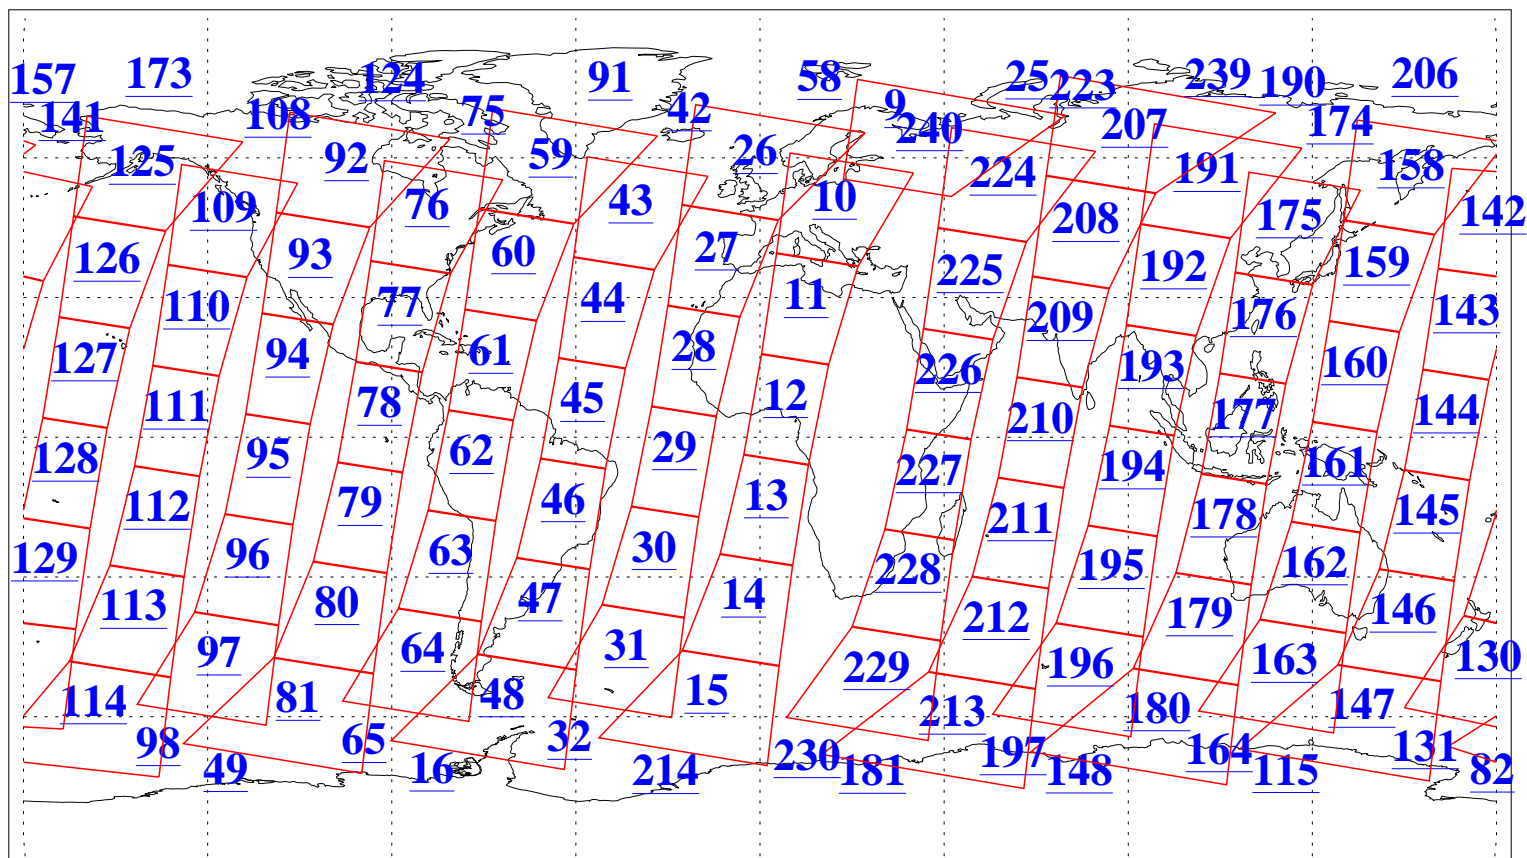

L1B Availability  
AMSU Granules: 240  
HSB Granules: 0  
AIRS Granules: 240

10 Mar 2016  
DoY 70  
Aqua Day 5059  
Granules: 1 to 120

Granules: 121 to 240

Legend: AMSU Available, HSB Available, AIRS Available

L1B Availability  
AMSU Granules: 240  
HSB Granules: 0  
AIRS Granules: 240

10 Mar 2016  
DoY 70  
Aqua Day 5059  
Ascending Granules

Descending Granules

Legend: AMSU Available, HSB Available, AIRS Available

L1B Availability  
 AMSU Granules: 240  
 HSB Granules: 0  
 AIRS Granules: 240

10 Mar 2016  
 DoY 70  
 Aqua Day 5059

Northern Hemisphere Granules

Southern Hemisphere Granules

Legend: AMSU Available, HSB Available, AIRS Available