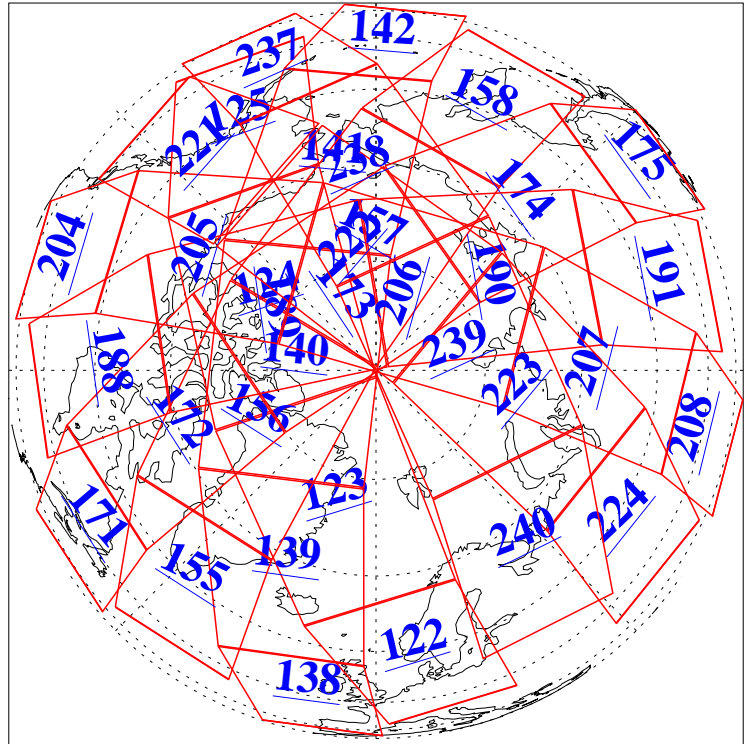

L1B Availability  
AMSU Granules: 240  
HSB Granules: 0  
AIRS Granules: 240

10 Mar 2016  
DoY 70  
Aqua Day 5059  
Ascending Granules

Descending Granules

Legend: AMSU Available, HSB Available, AIRS Available

L1B Availability  
 AMSU Granules: 240  
 HSB Granules: 0  
 AIRS Granules: 240

10 Mar 2016  
 DoY 70  
 Aqua Day 5059

Northern Hemisphere Granules

Southern Hemisphere Granules

Legend: AMSU Available, HSB Available, AIRS Available