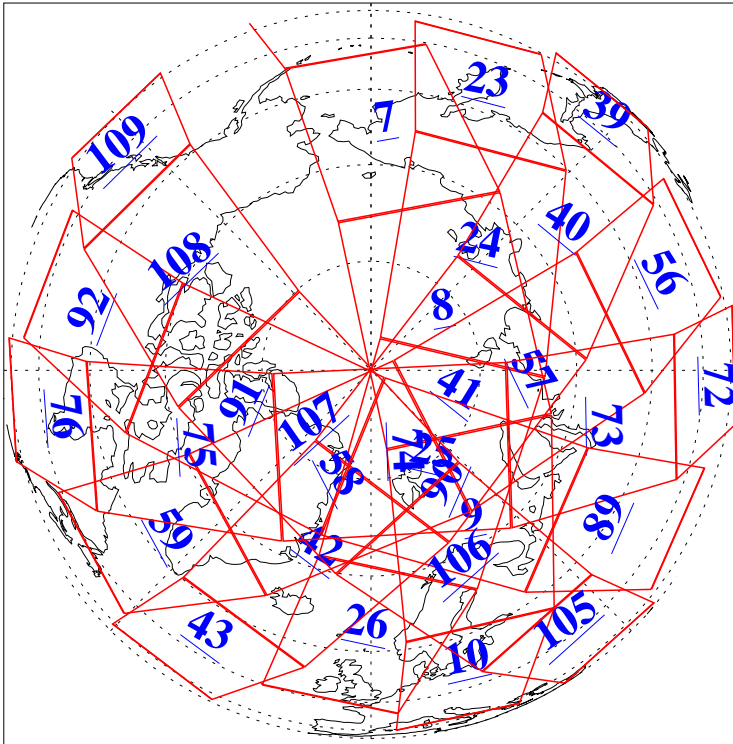

L1B Availability  
AMSU Granules: 240  
HSB Granules: 0  
AIRS Granules: 240

10 Mar 2016  
DoY 70  
Aqua Day 5059  
Granules: 1 to 120

Granules: 121 to 240

Legend: AMSU Available, HSB Available, AIRS Available

L1B Availability  
AMSU Granules: 240  
HSB Granules: 0  
AIRS Granules: 240

10 Mar 2016  
DoY 70  
Aqua Day 5059  
Ascending Granules

Descending Granules

Legend: AMSU Available, HSB Available, AIRS Available

L1B Availability  
 AMSU Granules: 240  
 HSB Granules: 0  
 AIRS Granules: 240

10 Mar 2016  
 DoY 70  
 Aqua Day 5059

Northern Hemisphere Granules

Southern Hemisphere Granules

Legend: AMSU Available, HSB Available, AIRS Available