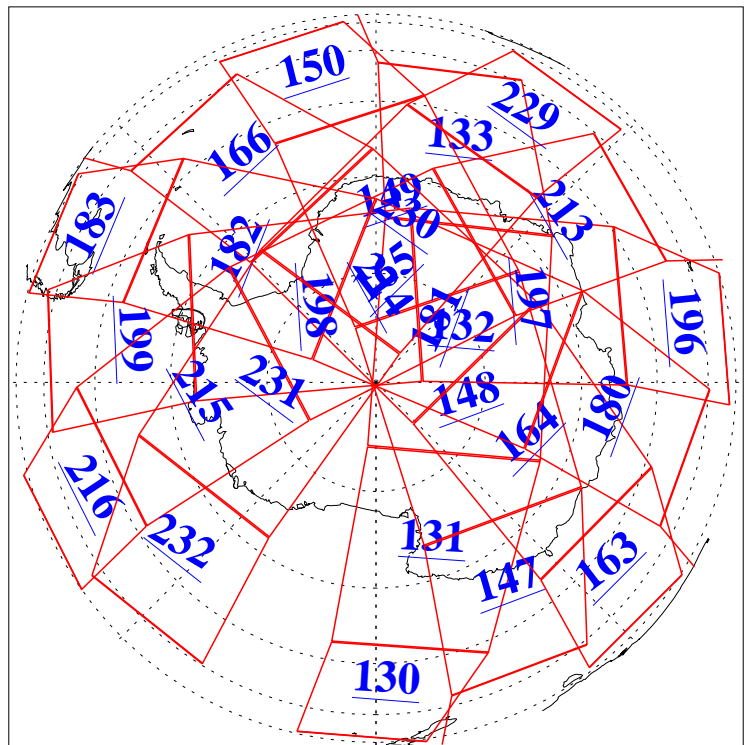

L1B Availability  
AMSU Granules: 240  
HSB Granules: 0  
AIRS Granules: 240

10 Mar 2016  
DoY 70  
Aqua Day 5059  
Ascending Granules

Descending Granules

Legend: AMSU Available, HSB Available, AIRS Available

L1B Availability  
 AMSU Granules: 240  
 HSB Granules: 0  
 AIRS Granules: 240

10 Mar 2016  
 DoY 70  
 Aqua Day 5059

Northern Hemisphere Granules

Southern Hemisphere Granules

Legend: AMSU Available, HSB Available, AIRS Available