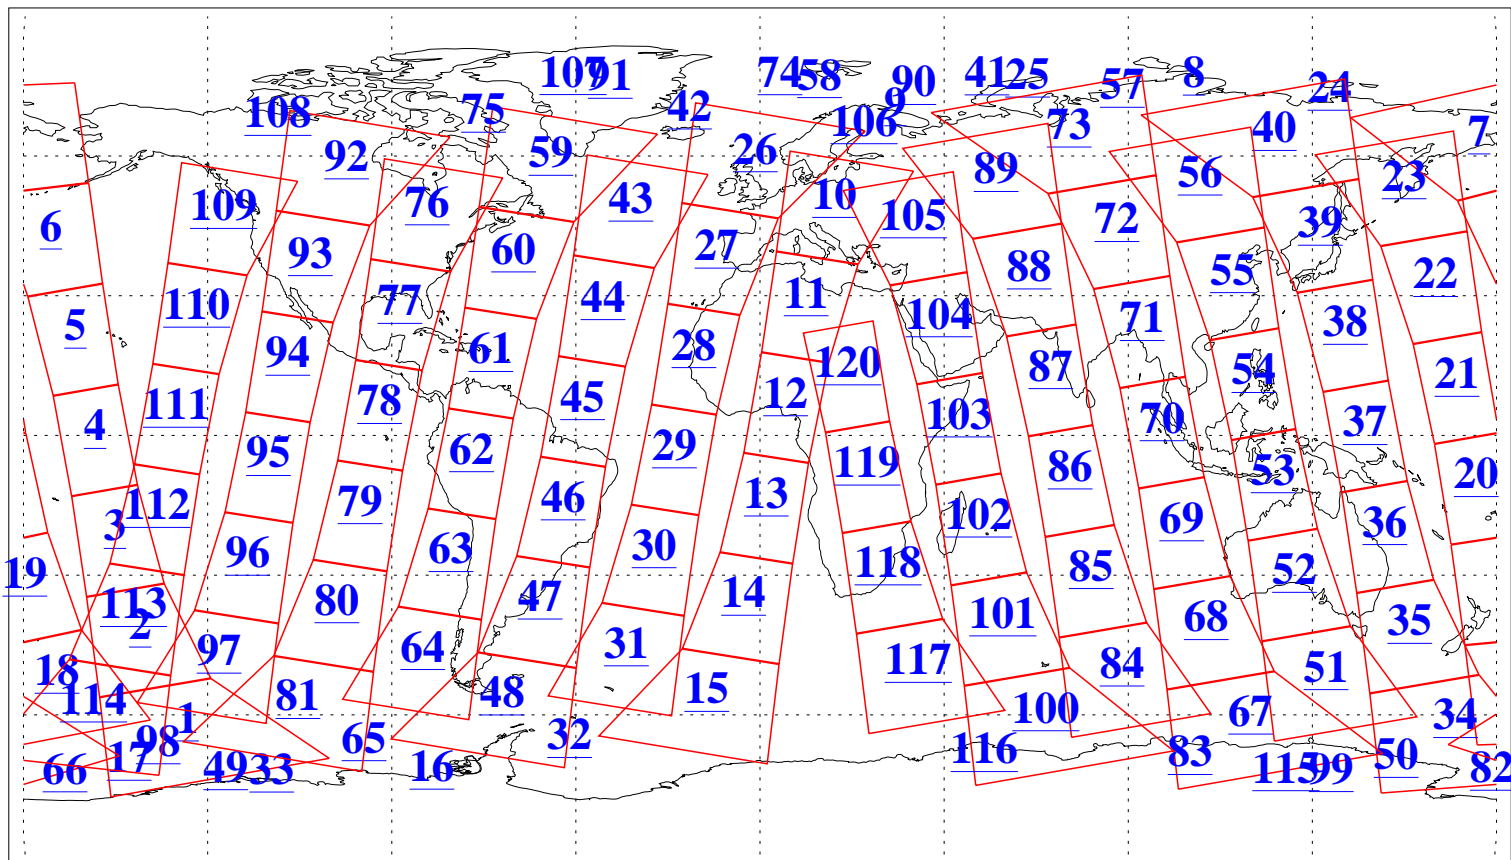

L1B Availability  
AMSU Granules: 240  
HSB Granules: 0  
AIRS Granules: 240

10 Mar 2016  
DoY 70  
Aqua Day 5059  
Granules: 1 to 120

Granules: 121 to 240

Legend: AMSU Available, HSB Available, AIRS Available

L1B Availability  
AMSU Granules: 240  
HSB Granules: 0  
AIRS Granules: 240

10 Mar 2016  
DoY 70  
Aqua Day 5059  
Ascending Granules

Descending Granules

Legend: AMSU Available, HSB Available, AIRS Available

L1B Availability  
 AMSU Granules: 240  
 HSB Granules: 0  
 AIRS Granules: 240

10 Mar 2016  
 DoY 70  
 Aqua Day 5059

Northern Hemisphere Granules

Southern Hemisphere Granules

Legend: AMSU Available, HSB Available, AIRS Available