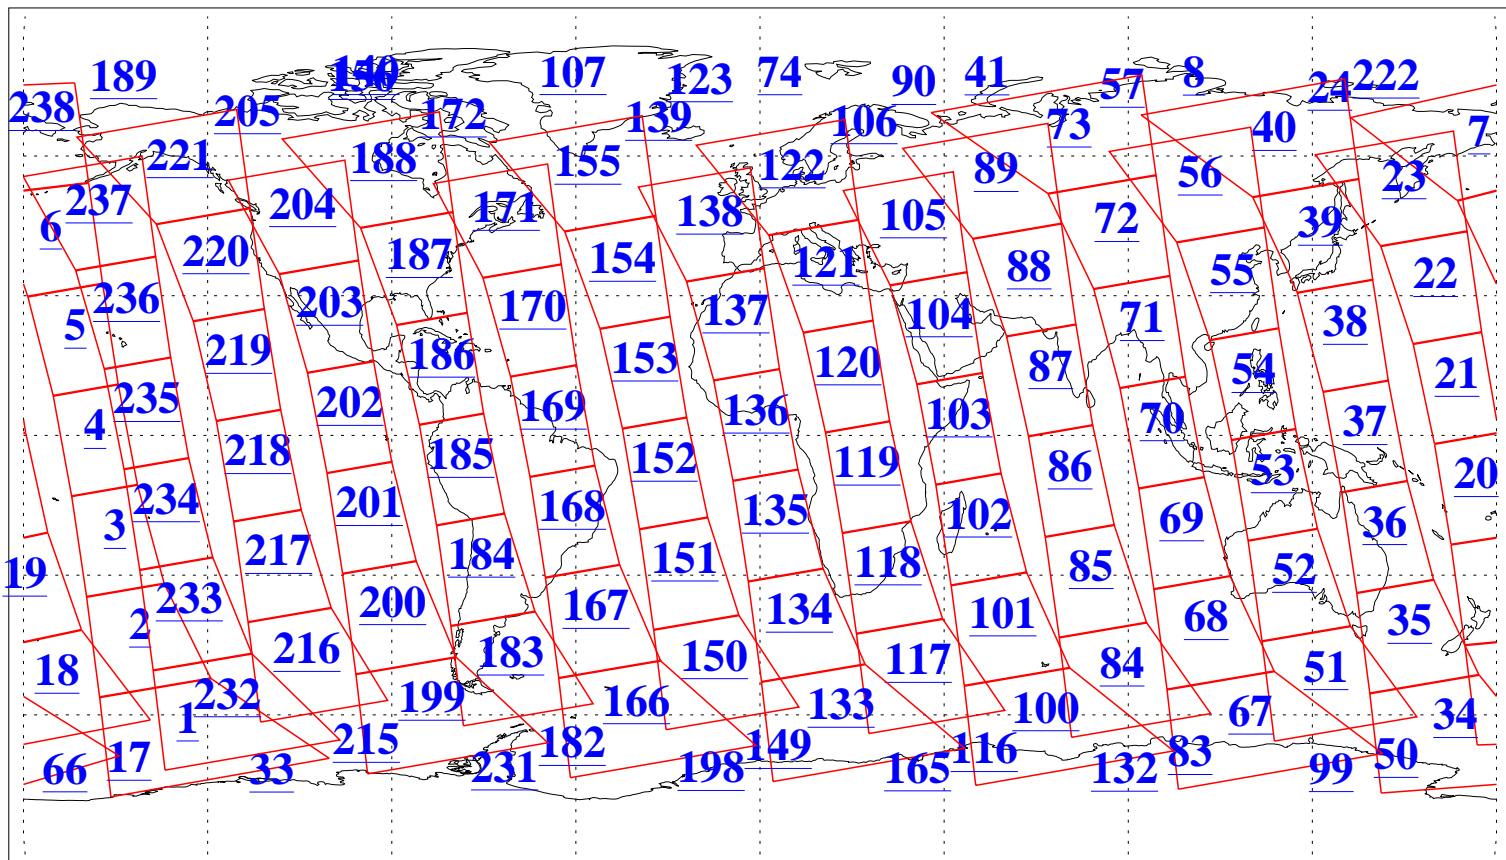

L1B Availability  
AMSU Granules: 240  
HSB Granules: 0  
AIRS Granules: 240

10 Mar 2016  
DoY 70  
Aqua Day 5059  
Granules: 1 to 120

Granules: 121 to 240

Legend: AMSU Available, HSB Available, AIRS Available

L1B Availability  
AMSU Granules: 240  
HSB Granules: 0  
AIRS Granules: 240

10 Mar 2016  
DoY 70  
Aqua Day 5059  
Ascending Granules

Descending Granules

Legend: AMSU Available, HSB Available, AIRS Available

L1B Availability  
 AMSU Granules: 240  
 HSB Granules: 0  
 AIRS Granules: 240

10 Mar 2016  
 DoY 70  
 Aqua Day 5059

Northern Hemisphere Granules

Southern Hemisphere Granules

Legend: AMSU Available, HSB Available, AIRS Available