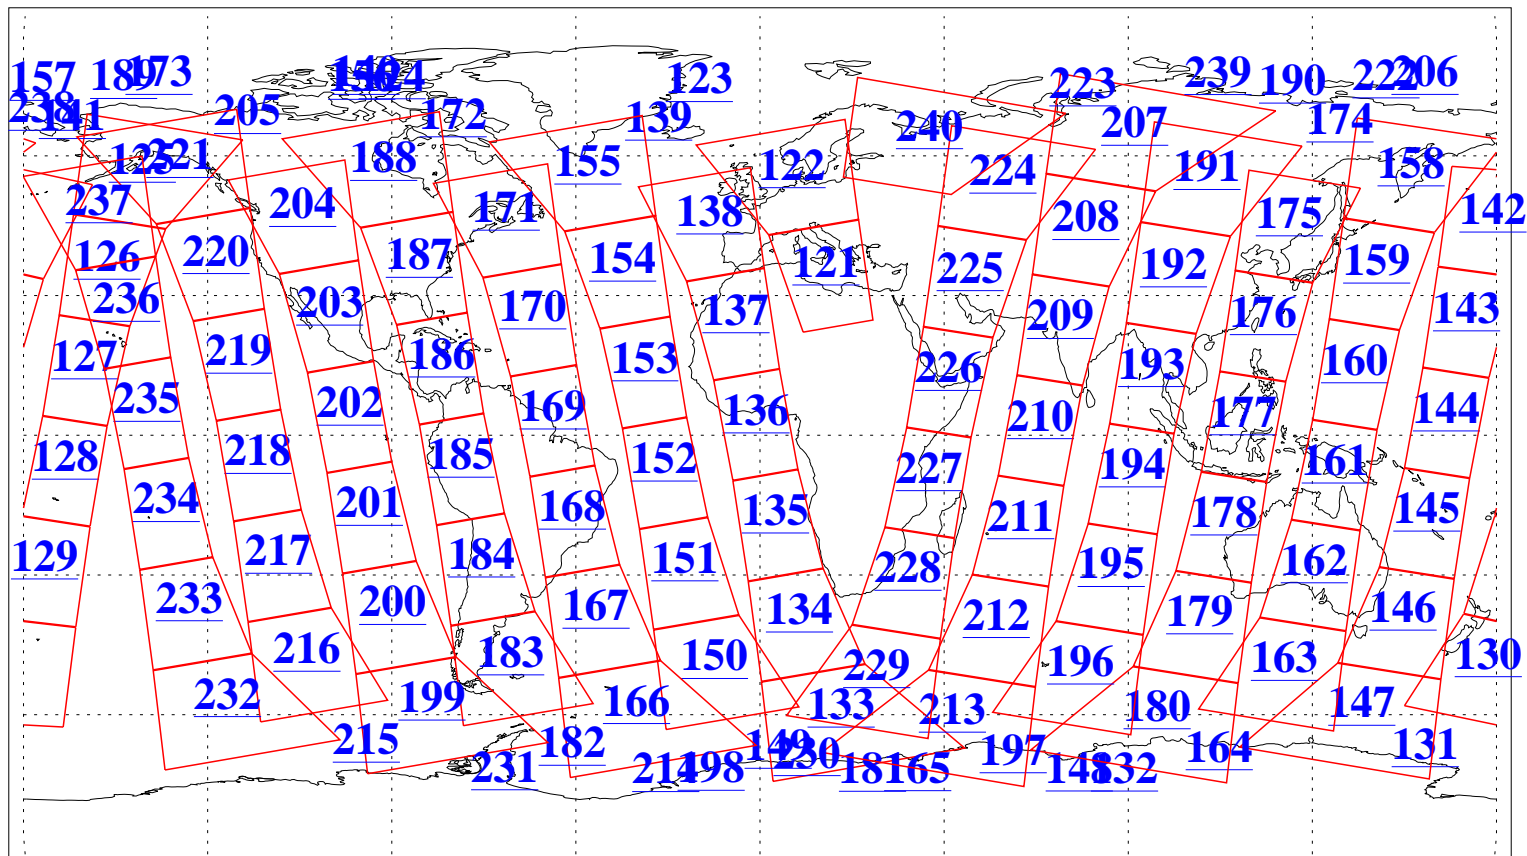

L1B Availability  
AMSU Granules: 240  
HSB Granules: 0  
AIRS Granules: 240

10 Mar 2016  
DoY 70  
Aqua Day 5059  
Granules: 1 to 120

Granules: 121 to 240

Legend: AMSU Available, HSB Available, AIRS Available

L1B Availability  
AMSU Granules: 240  
HSB Granules: 0  
AIRS Granules: 240

10 Mar 2016  
DoY 70  
Aqua Day 5059  
Ascending Granules

Descending Granules

Legend: AMSU Available, HSB Available, AIRS Available

L1B Availability  
 AMSU Granules: 240  
 HSB Granules: 0  
 AIRS Granules: 240

10 Mar 2016  
 DoY 70  
 Aqua Day 5059

Northern Hemisphere Granules

Southern Hemisphere Granules

Legend: AMSU Available, HSB Available, AIRS Available