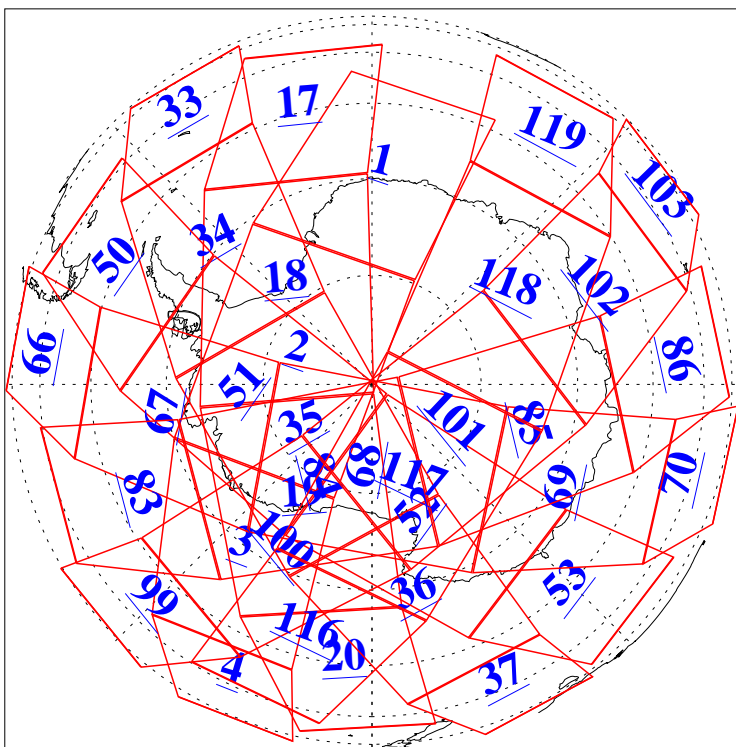

L1B Availability
AMSU Granules: 240
HSB Granules: 0
AIRS Granules: 240

8 Mar 2016
DoY 68
Aqua Day 5057
Granules: 1 to 120

Granules: 121 to 240

Legend: AMSU Available, HSB Available, AIRS Available

L1B Availability
AMSU Granules: 240
HSB Granules: 0
AIRS Granules: 240

8 Mar 2016
DoY 68
Aqua Day 5057

Ascending Granules

Descending Granules

Legend: AMSU Available, HSB Available, AIRS Available

L1B Availability
 AMSU Granules: 240
 HSB Granules: 0
 AIRS Granules: 240

8 Mar 2016
 DoY 68
 Aqua Day 5057

Northern Hemisphere Granules

Southern Hemisphere Granules

Legend: AMSU Available, HSB Available, AIRS Available