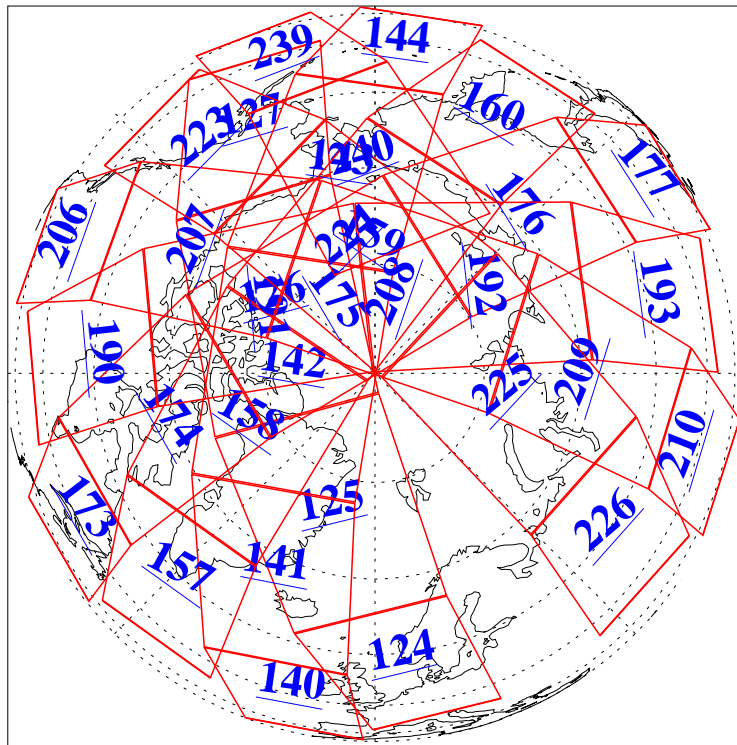

L1B Availability
AMSU Granules: 240
HSB Granules: 0
AIRS Granules: 240

8 Mar 2016
DoY 68
Aqua Day 5057
Granules: 1 to 120

Granules: 121 to 240

Legend: AMSU Available, HSB Available, AIRS Available

L1B Availability
AMSU Granules: 240
HSB Granules: 0
AIRS Granules: 240

8 Mar 2016
DoY 68
Aqua Day 5057

Ascending Granules

Descending Granules

Legend: AMSU Available, HSB Available, AIRS Available

L1B Availability
 AMSU Granules: 240
 HSB Granules: 0
 AIRS Granules: 240

8 Mar 2016
 DoY 68
 Aqua Day 5057

Northern Hemisphere Granules

Southern Hemisphere Granules

Legend: AMSU Available, HSB Available, AIRS Available