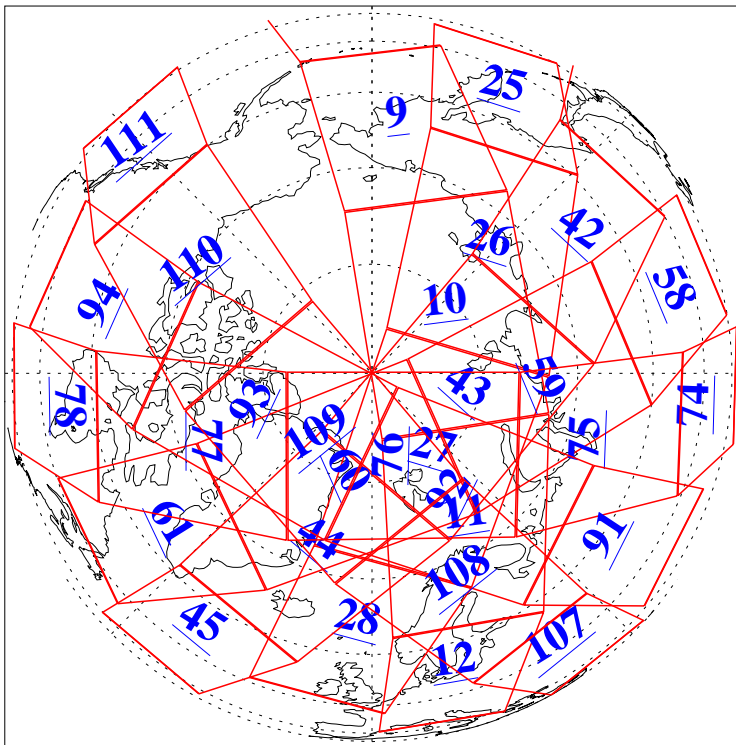

L1B Availability
AMSU Granules: 240
HSB Granules: 0
AIRS Granules: 240

8 Mar 2016
DoY 68
Aqua Day 5057
Granules: 1 to 120

Granules: 121 to 240

Legend: AMSU Available, HSB Available, AIRS Available

L1B Availability
AMSU Granules: 240
HSB Granules: 0
AIRS Granules: 240

8 Mar 2016
DoY 68
Aqua Day 5057

Ascending Granules

Descending Granules

Legend: AMSU Available, HSB Available, AIRS Available

L1B Availability
 AMSU Granules: 240
 HSB Granules: 0
 AIRS Granules: 240

8 Mar 2016
 DoY 68
 Aqua Day 5057

Northern Hemisphere Granules

Southern Hemisphere Granules

Legend: AMSU Available, HSB Available, AIRS Available