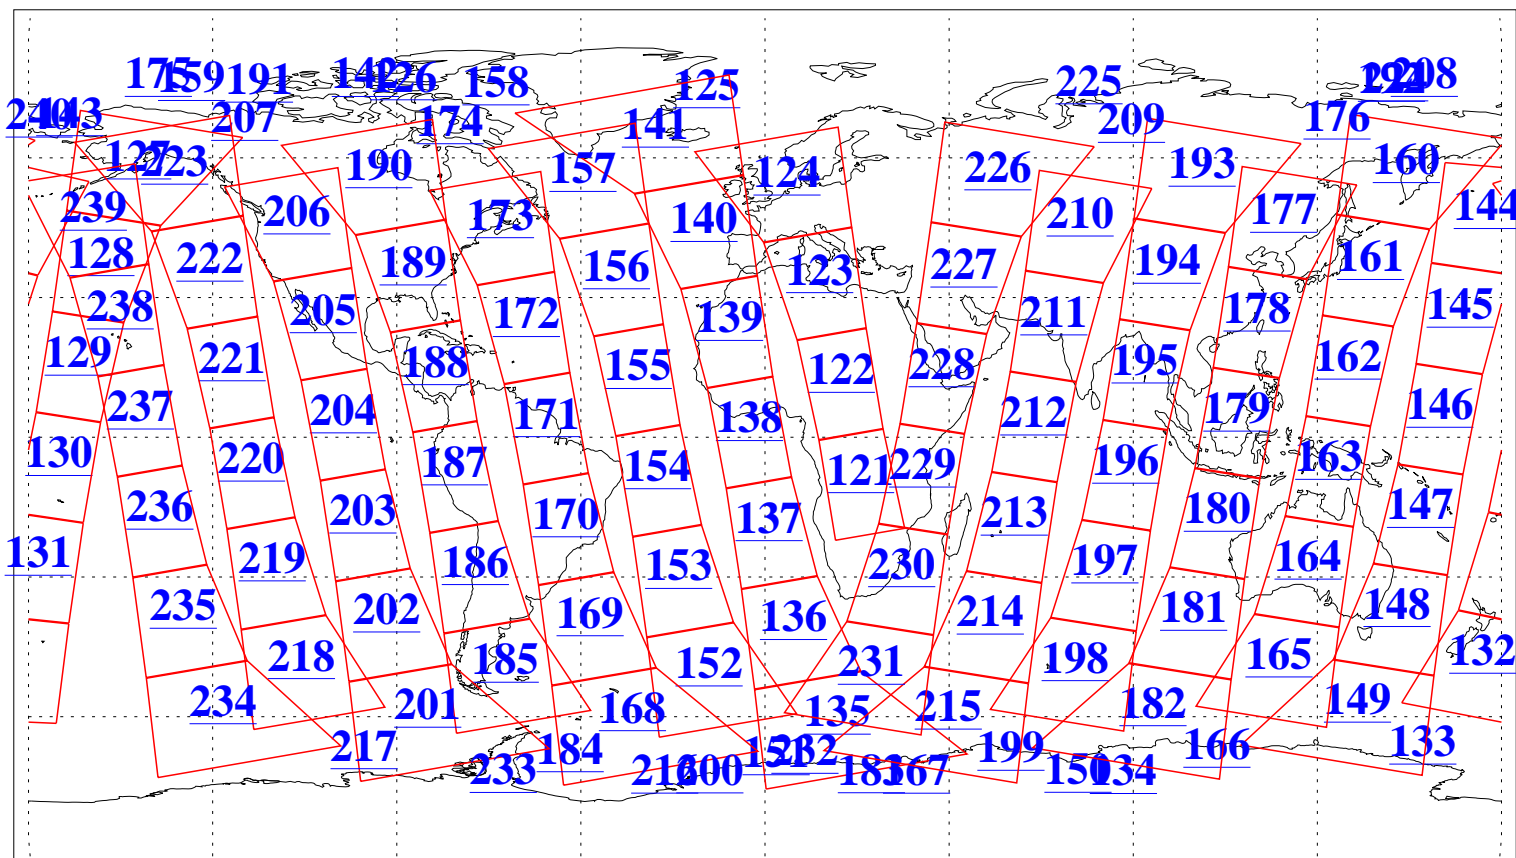

L1B Availability
AMSU Granules: 240
HSB Granules: 0
AIRS Granules: 240

8 Mar 2016
DoY 68
Aqua Day 5057
Granules: 1 to 120

Granules: 121 to 240

Legend: AMSU Available, HSB Available, AIRS Available

L1B Availability
AMSU Granules: 240
HSB Granules: 0
AIRS Granules: 240

8 Mar 2016
DoY 68
Aqua Day 5057

Ascending Granules

Descending Granules

Legend: AMSU Available, HSB Available, AIRS Available

L1B Availability
 AMSU Granules: 240
 HSB Granules: 0
 AIRS Granules: 240

8 Mar 2016
 DoY 68
 Aqua Day 5057

Northern Hemisphere Granules

Southern Hemisphere Granules

Legend: AMSU Available, HSB Available, AIRS Available