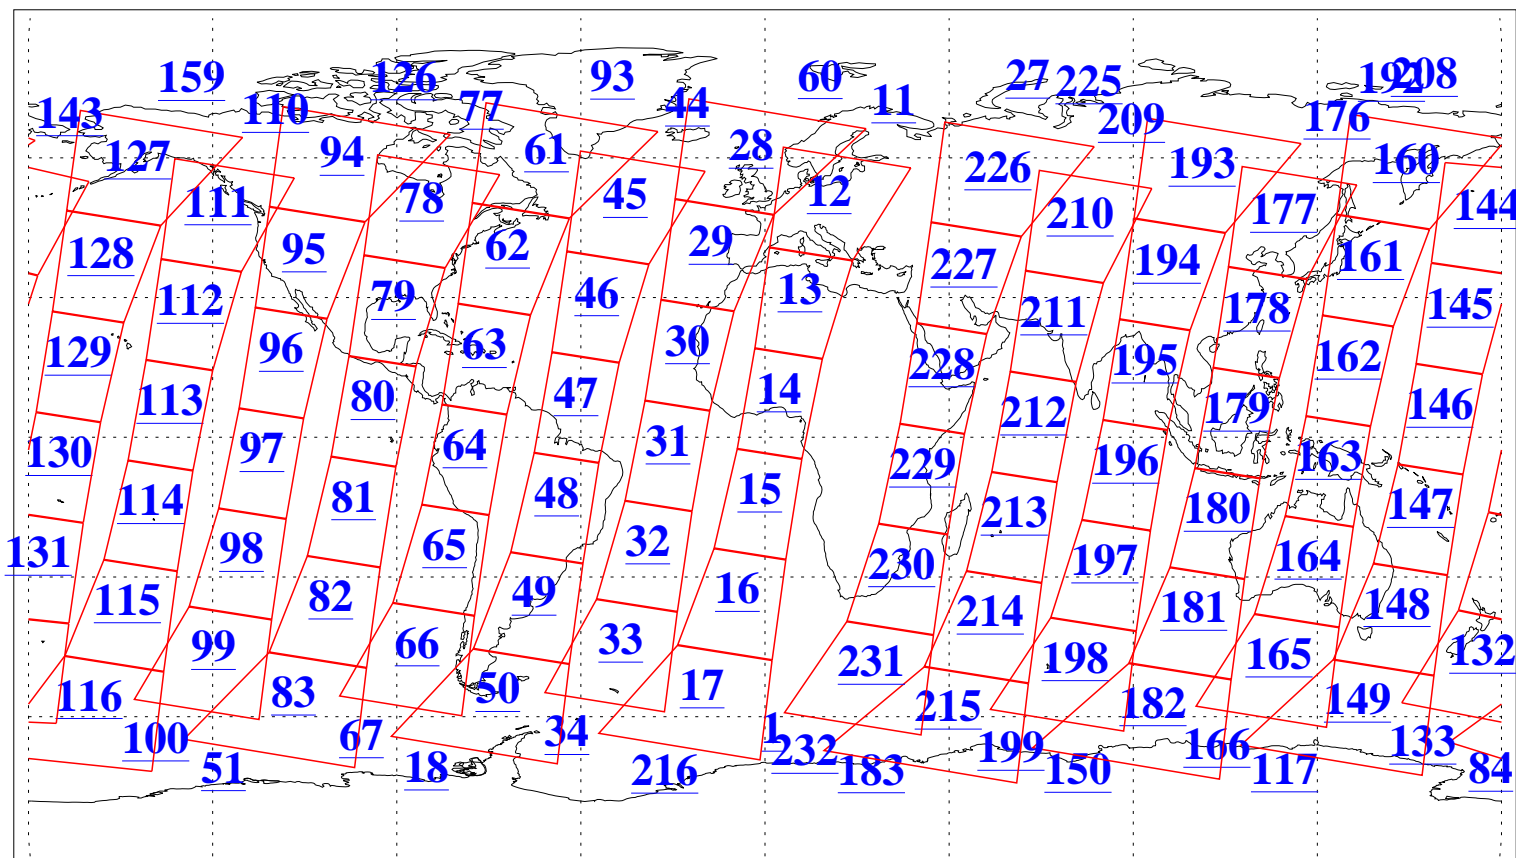

L1B Availability
AMSU Granules: 240
HSB Granules: 0
AIRS Granules: 240

8 Mar 2016
DoY 68
Aqua Day 5057
Granules: 1 to 120

Granules: 121 to 240

Legend: AMSU Available, HSB Available, AIRS Available

L1B Availability
AMSU Granules: 240
HSB Granules: 0
AIRS Granules: 240

8 Mar 2016
DoY 68
Aqua Day 5057

Ascending Granules

Descending Granules

Legend: AMSU Available, HSB Available, AIRS Available

L1B Availability
 AMSU Granules: 240
 HSB Granules: 0
 AIRS Granules: 240

8 Mar 2016
 DoY 68
 Aqua Day 5057

Northern Hemisphere Granules

Southern Hemisphere Granules

Legend: AMSU Available, HSB Available, AIRS Available