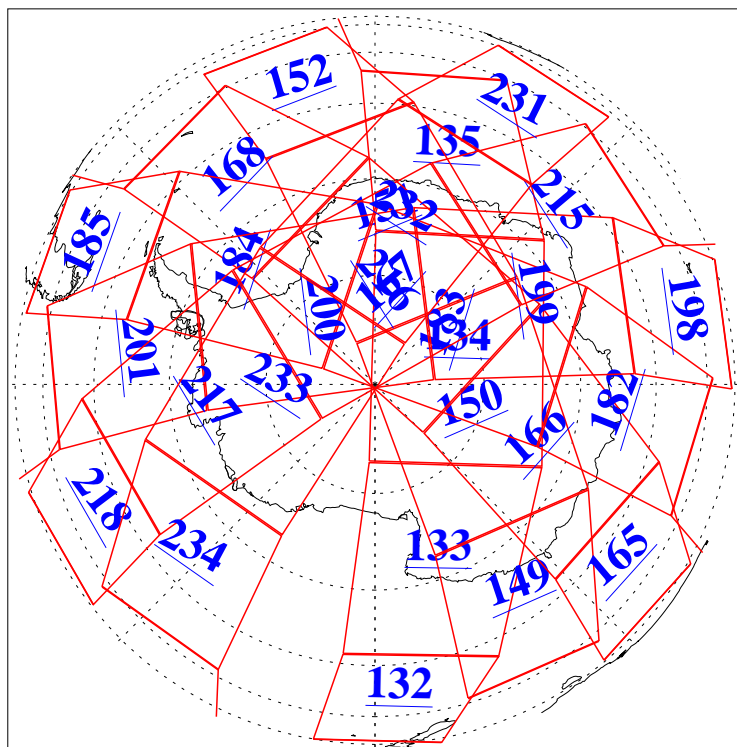

L1B Availability
AMSU Granules: 240
HSB Granules: 0
AIRS Granules: 240

8 Mar 2016
DoY 68
Aqua Day 5057
Granules: 1 to 120

Granules: 121 to 240

Legend: AMSU Available, HSB Available, AIRS Available

L1B Availability
AMSU Granules: 240
HSB Granules: 0
AIRS Granules: 240

8 Mar 2016
DoY 68
Aqua Day 5057

Ascending Granules

Descending Granules

Legend: AMSU Available, HSB Available, AIRS Available

L1B Availability
 AMSU Granules: 240
 HSB Granules: 0
 AIRS Granules: 240

8 Mar 2016
 DoY 68
 Aqua Day 5057

Northern Hemisphere Granules

Southern Hemisphere Granules

Legend: AMSU Available, HSB Available, AIRS Available