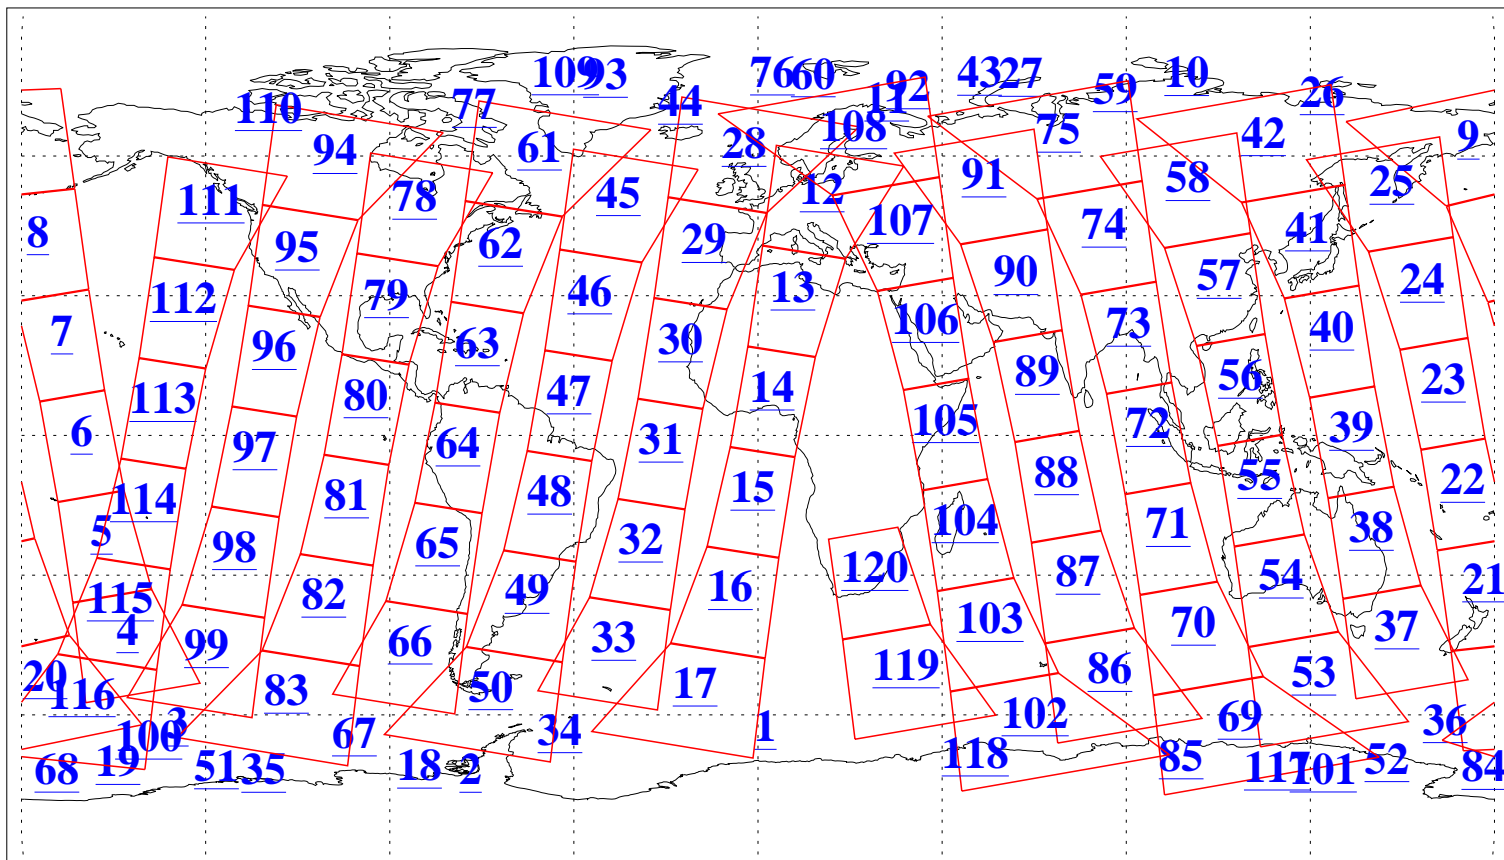

L1B Availability
AMSU Granules: 240
HSB Granules: 0
AIRS Granules: 240

8 Mar 2016
DoY 68
Aqua Day 5057
Granules: 1 to 120

Granules: 121 to 240

Legend: AMSU Available, HSB Available, AIRS Available

L1B Availability
AMSU Granules: 240
HSB Granules: 0
AIRS Granules: 240

8 Mar 2016
DoY 68
Aqua Day 5057

Ascending Granules

Descending Granules

Legend: AMSU Available, HSB Available, AIRS Available

L1B Availability
 AMSU Granules: 240
 HSB Granules: 0
 AIRS Granules: 240

8 Mar 2016
 DoY 68
 Aqua Day 5057

Northern Hemisphere Granules

Southern Hemisphere Granules

Legend: AMSU Available, HSB Available, AIRS Available