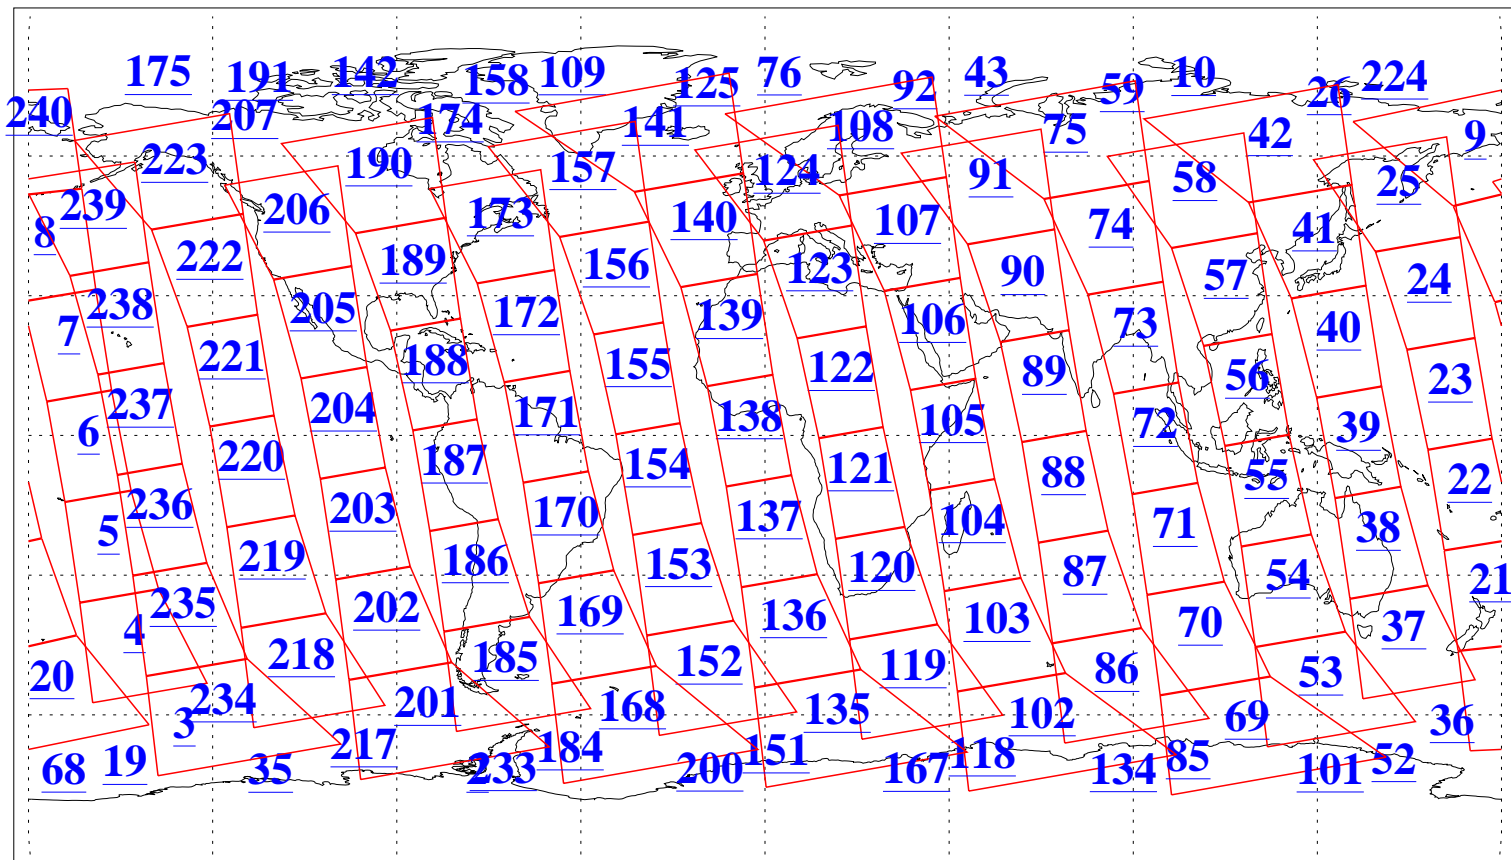

L1B Availability
AMSU Granules: 240
HSB Granules: 0
AIRS Granules: 240

8 Mar 2016
DoY 68
Aqua Day 5057
Granules: 1 to 120

Granules: 121 to 240

Legend: AMSU Available, HSB Available, AIRS Available

L1B Availability
AMSU Granules: 240
HSB Granules: 0
AIRS Granules: 240

8 Mar 2016
DoY 68
Aqua Day 5057

Ascending Granules

Descending Granules

Legend: AMSU Available, HSB Available, AIRS Available

L1B Availability
 AMSU Granules: 240
 HSB Granules: 0
 AIRS Granules: 240

8 Mar 2016
 DoY 68
 Aqua Day 5057

Northern Hemisphere Granules

Southern Hemisphere Granules

Legend: AMSU Available, HSB Available, AIRS Available