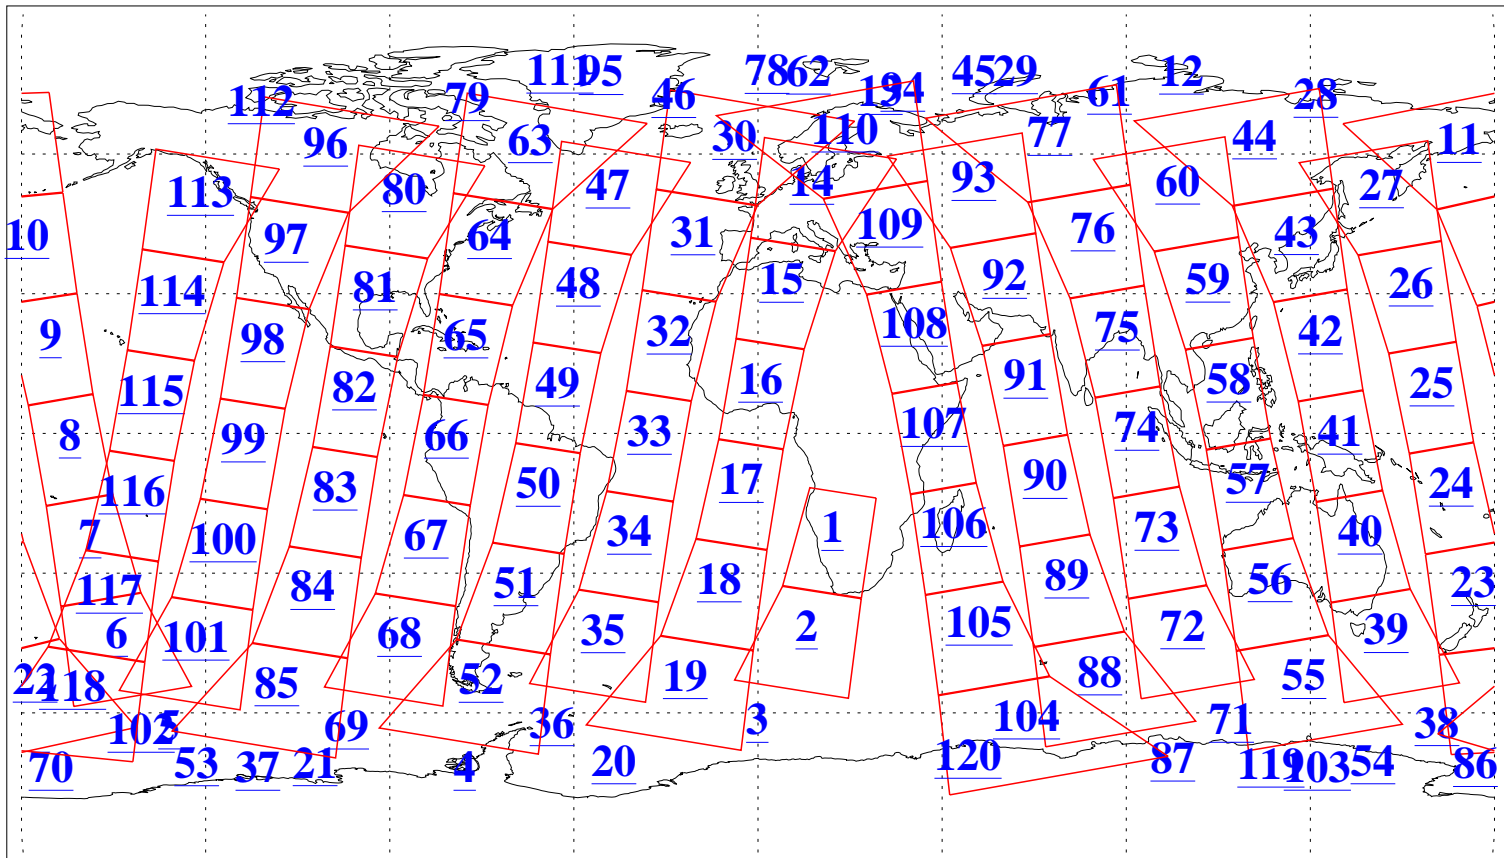

L1B Availability
AMSU Granules: 233
HSB Granules: 0
AIRS Granules: 233

6 Mar 2016
DoY 66
Aqua Day 5055
Granules: 1 to 120

Granules: 121 to 240

Legend: AMSU Available, HSB Available, AIRS Available

L1B Availability
AMSU Granules: 233
HSB Granules: 0
AIRS Granules: 233

6 Mar 2016
DoY 66
Aqua Day 5055

Ascending Granules

Descending Granules

Legend: AMSU Available, HSB Available, AIRS Available

L1B Availability
 AMSU Granules: 233
 HSB Granules: 0
 AIRS Granules: 233

6 Mar 2016
 DoY 66
 Aqua Day 5055

Northern Hemisphere Granules

Southern Hemisphere Granules

Legend: AMSU Available, **HSB Available**, **AIRS Available**