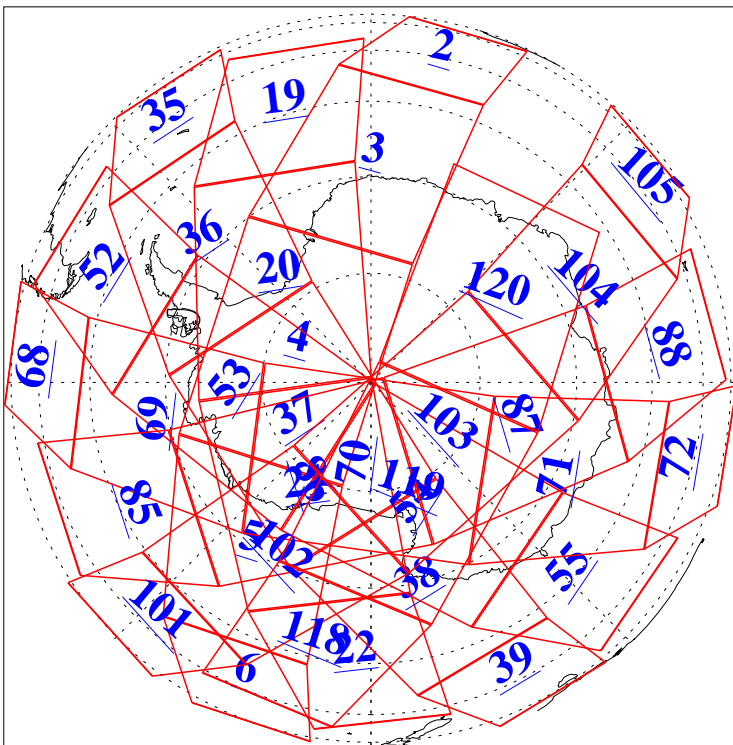

L1B Availability
AMSU Granules: 233
HSB Granules: 0
AIRS Granules: 233

6 Mar 2016
DoY 66
Aqua Day 5055
Granules: 1 to 120

Granules: 121 to 240

Legend: AMSU Available, HSB Available, AIRS Available

L1B Availability
AMSU Granules: 233
HSB Granules: 0
AIRS Granules: 233

6 Mar 2016
DoY 66
Aqua Day 5055

Ascending Granules

Descending Granules

Legend: AMSU Available, HSB Available, AIRS Available

L1B Availability
 AMSU Granules: 233
 HSB Granules: 0
 AIRS Granules: 233

6 Mar 2016
 DoY 66
 Aqua Day 5055

Northern Hemisphere Granules

Southern Hemisphere Granules

Legend: AMSU Available, **HSB Available**, **AIRS Available**