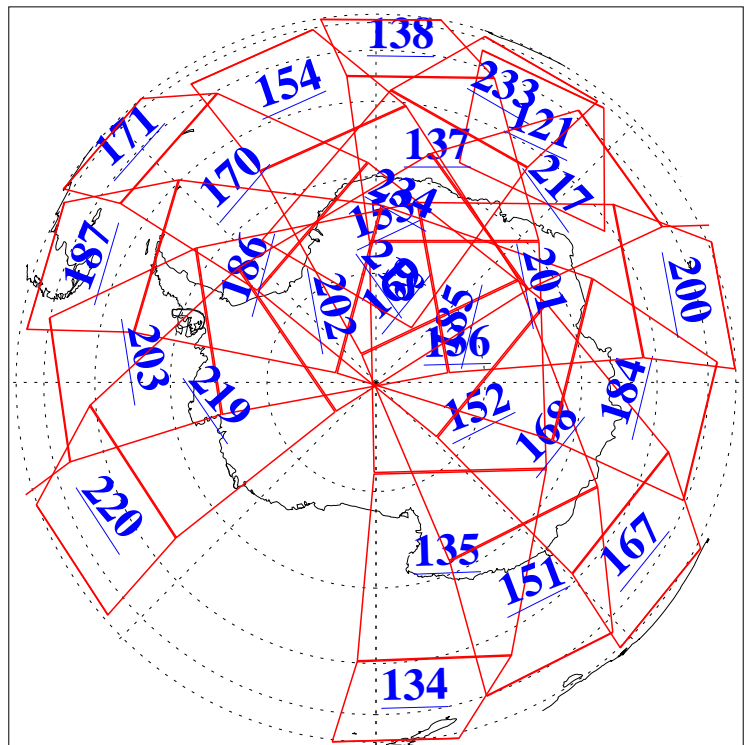

L1B Availability
AMSU Granules: 233
HSB Granules: 0
AIRS Granules: 233

6 Mar 2016
DoY 66
Aqua Day 5055
Granules: 1 to 120

Granules: 121 to 240

Legend: AMSU Available, HSB Available, AIRS Available

L1B Availability
AMSU Granules: 233
HSB Granules: 0
AIRS Granules: 233

6 Mar 2016
DoY 66
Aqua Day 5055

Ascending Granules

Descending Granules

Legend: AMSU Available, HSB Available, AIRS Available

L1B Availability
 AMSU Granules: 233
 HSB Granules: 0
 AIRS Granules: 233

6 Mar 2016
 DoY 66
 Aqua Day 5055

Northern Hemisphere Granules

Southern Hemisphere Granules

Legend: AMSU Available, **HSB Available**, **AIRS Available**