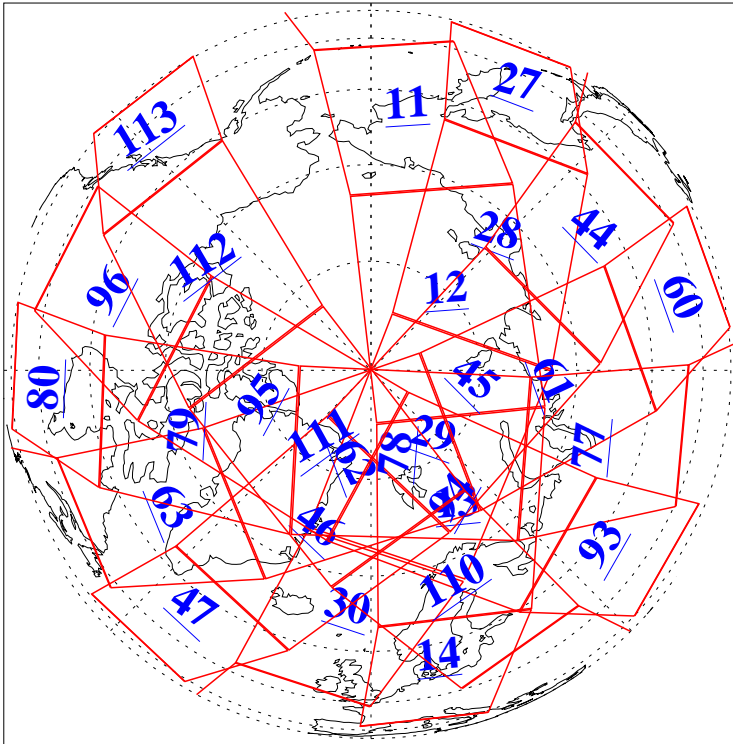

L1B Availability
AMSU Granules: 233
HSB Granules: 0
AIRS Granules: 233

6 Mar 2016
DoY 66
Aqua Day 5055
Granules: 1 to 120

Granules: 121 to 240

Legend: AMSU Available, HSB Available, AIRS Available

L1B Availability
AMSU Granules: 233
HSB Granules: 0
AIRS Granules: 233

6 Mar 2016
DoY 66
Aqua Day 5055

Ascending Granules

Descending Granules

Legend: AMSU Available, HSB Available, AIRS Available

L1B Availability
 AMSU Granules: 233
 HSB Granules: 0
 AIRS Granules: 233

6 Mar 2016
 DoY 66
 Aqua Day 5055

Northern Hemisphere Granules

Southern Hemisphere Granules

Legend: AMSU Available, **HSB Available**, **AIRS Available**