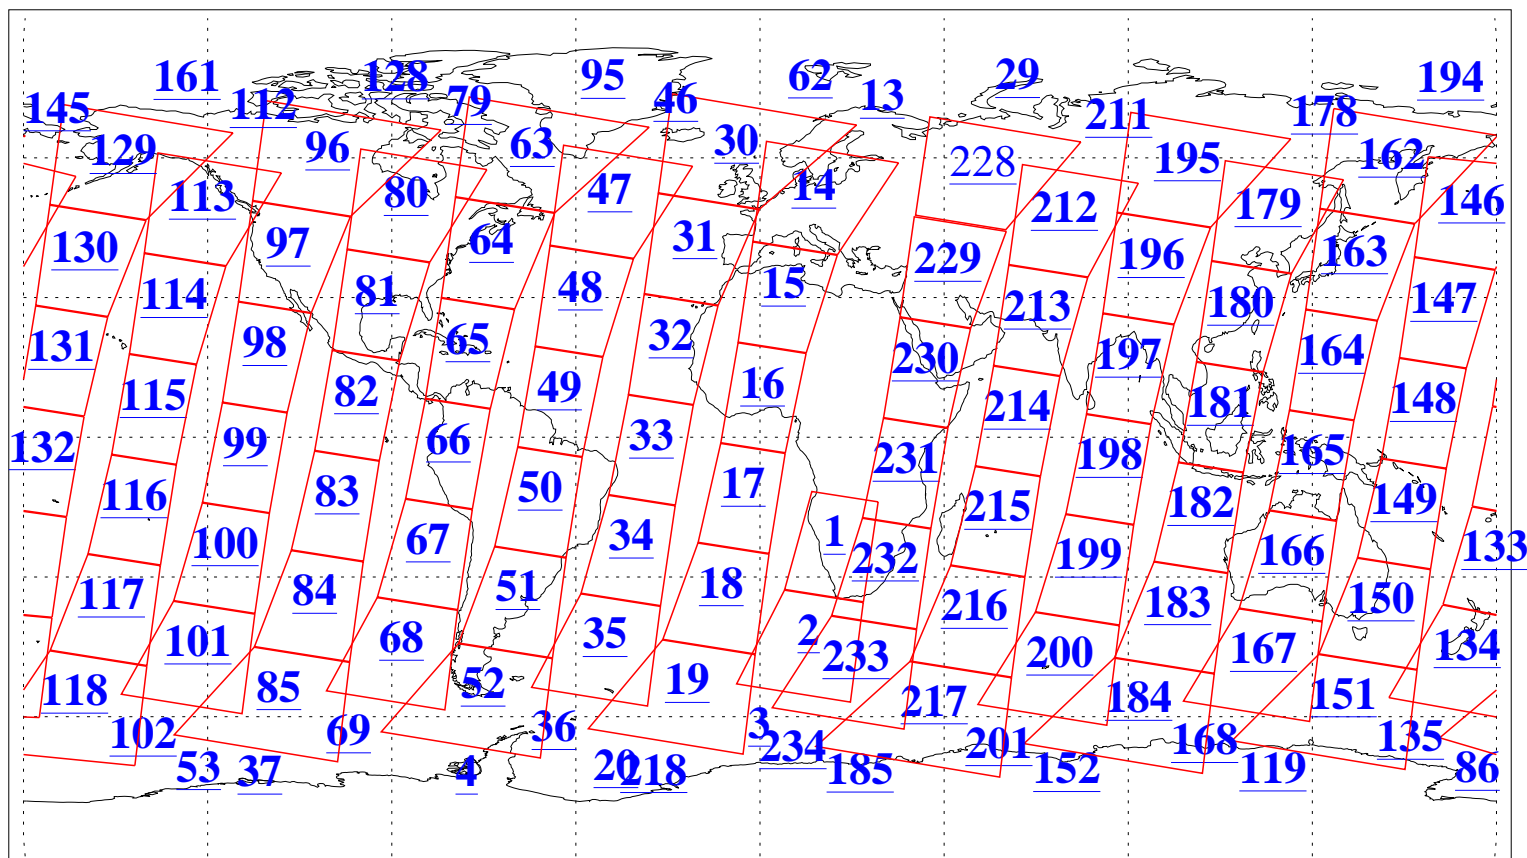

L1B Availability
AMSU Granules: 233
HSB Granules: 0
AIRS Granules: 233

6 Mar 2016
DoY 66
Aqua Day 5055
Granules: 1 to 120

Granules: 121 to 240

Legend: AMSU Available, HSB Available, AIRS Available

L1B Availability
AMSU Granules: 233
HSB Granules: 0
AIRS Granules: 233

6 Mar 2016
DoY 66
Aqua Day 5055

Ascending Granules

Descending Granules

Legend: AMSU Available, HSB Available, AIRS Available

L1B Availability
 AMSU Granules: 233
 HSB Granules: 0
 AIRS Granules: 233

6 Mar 2016
 DoY 66
 Aqua Day 5055

Northern Hemisphere Granules

Southern Hemisphere Granules

Legend: AMSU Available, **HSB Available**, **AIRS Available**