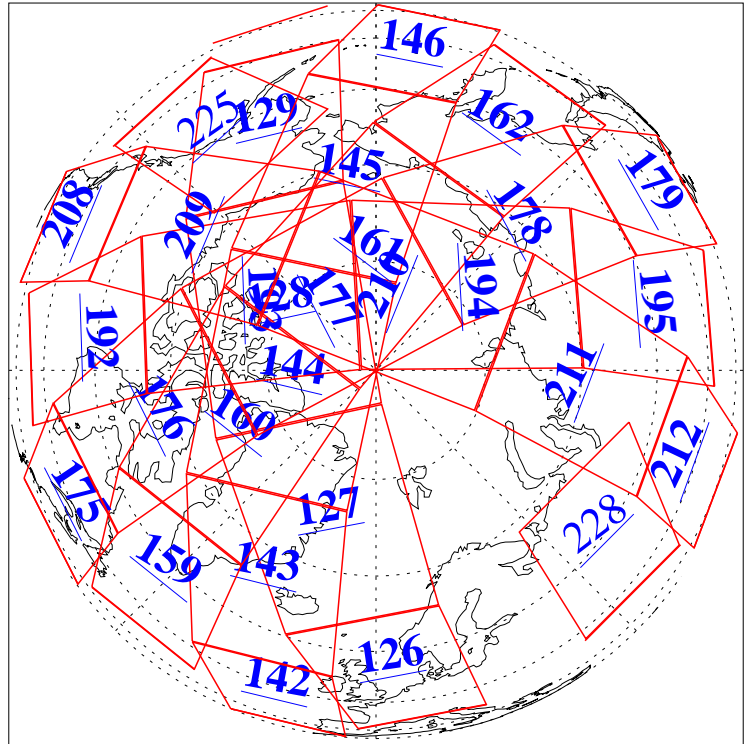

6 Mar 2016
DoY 66
Aqua Day 5055

Ascending Granules

Descending Granules

Legend: AMSU Available, HSB Available, AIRS Available

L1B Availability
 AMSU Granules: 233
 HSB Granules: 0
 AIRS Granules: 233

6 Mar 2016
 DoY 66
 Aqua Day 5055

Northern Hemisphere Granules

Southern Hemisphere Granules

Legend: AMSU Available, **HSB Available**, **AIRS Available**