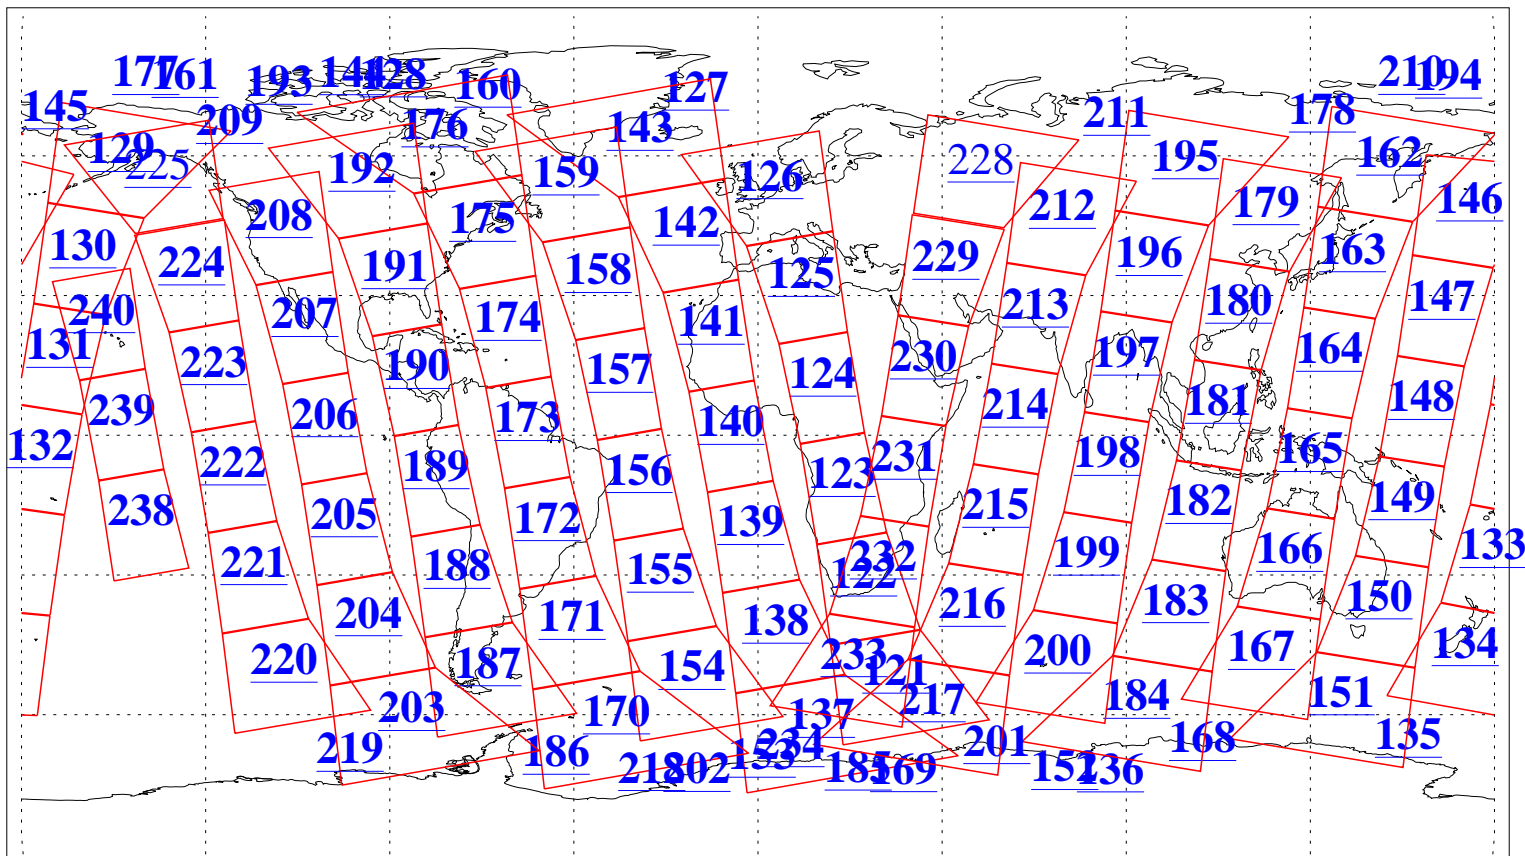

L1B Availability
AMSU Granules: 233
HSB Granules: 0
AIRS Granules: 233

6 Mar 2016
DoY 66
Aqua Day 5055
Granules: 1 to 120

Granules: 121 to 240

Legend: AMSU Available, HSB Available, AIRS Available

L1B Availability
AMSU Granules: 233
HSB Granules: 0
AIRS Granules: 233

6 Mar 2016
DoY 66
Aqua Day 5055

Ascending Granules

Descending Granules

Legend: AMSU Available, HSB Available, AIRS Available

L1B Availability
 AMSU Granules: 233
 HSB Granules: 0
 AIRS Granules: 233

6 Mar 2016
 DoY 66
 Aqua Day 5055

Northern Hemisphere Granules

Southern Hemisphere Granules

Legend: AMSU Available, **HSB Available**, **AIRS Available**