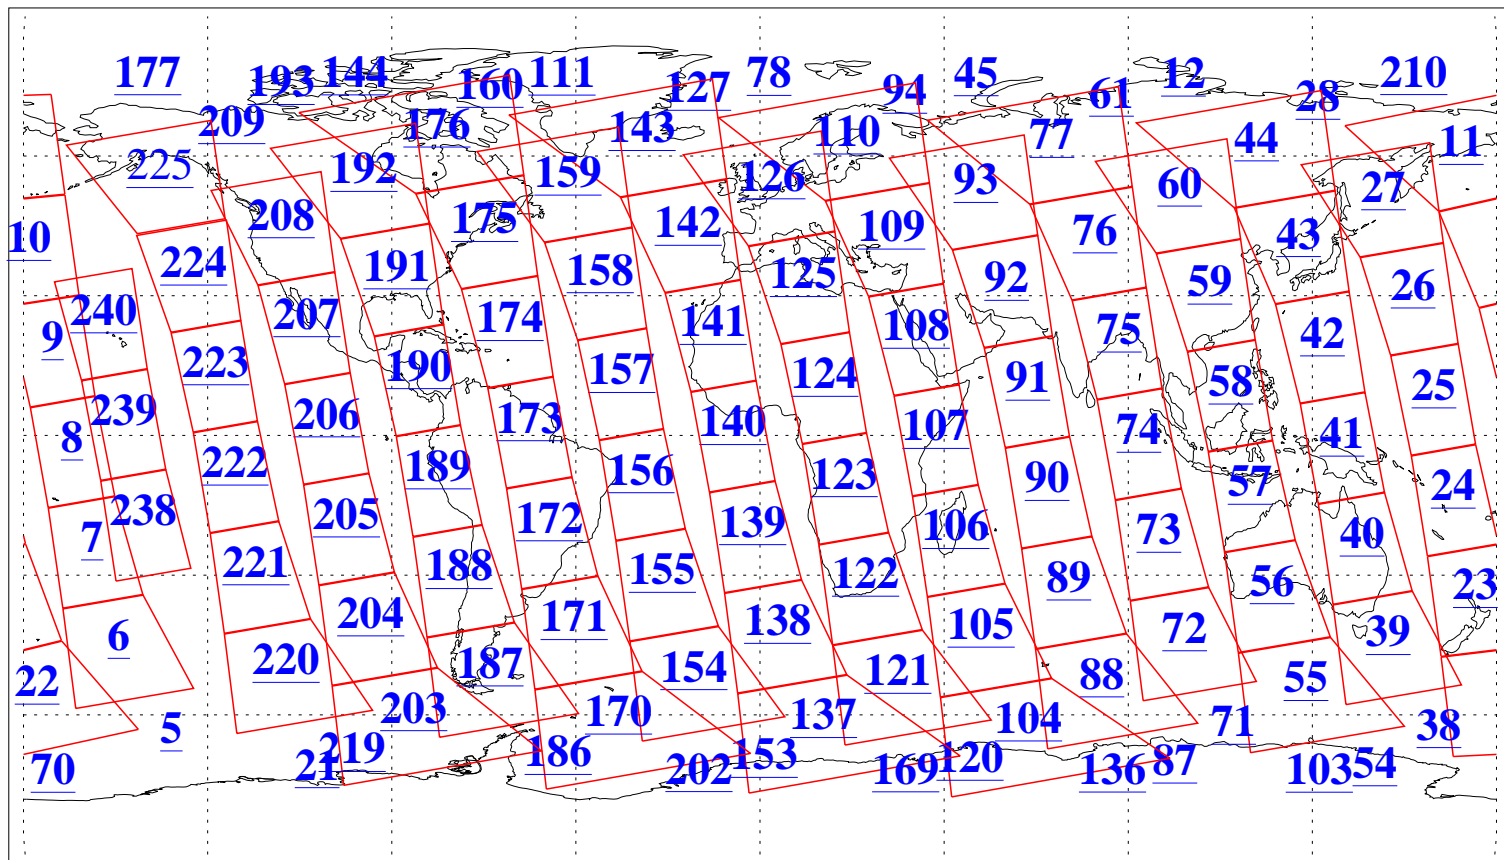

L1B Availability
AMSU Granules: 233
HSB Granules: 0
AIRS Granules: 233

6 Mar 2016
DoY 66
Aqua Day 5055
Granules: 1 to 120

Granules: 121 to 240

Legend: AMSU Available, HSB Available, AIRS Available

L1B Availability
AMSU Granules: 233
HSB Granules: 0
AIRS Granules: 233

6 Mar 2016
DoY 66
Aqua Day 5055

Ascending Granules

Descending Granules

Legend: AMSU Available, HSB Available, AIRS Available

L1B Availability
 AMSU Granules: 233
 HSB Granules: 0
 AIRS Granules: 233

6 Mar 2016
 DoY 66
 Aqua Day 5055

Northern Hemisphere Granules

Southern Hemisphere Granules

Legend: AMSU Available, **HSB Available**, **AIRS Available**