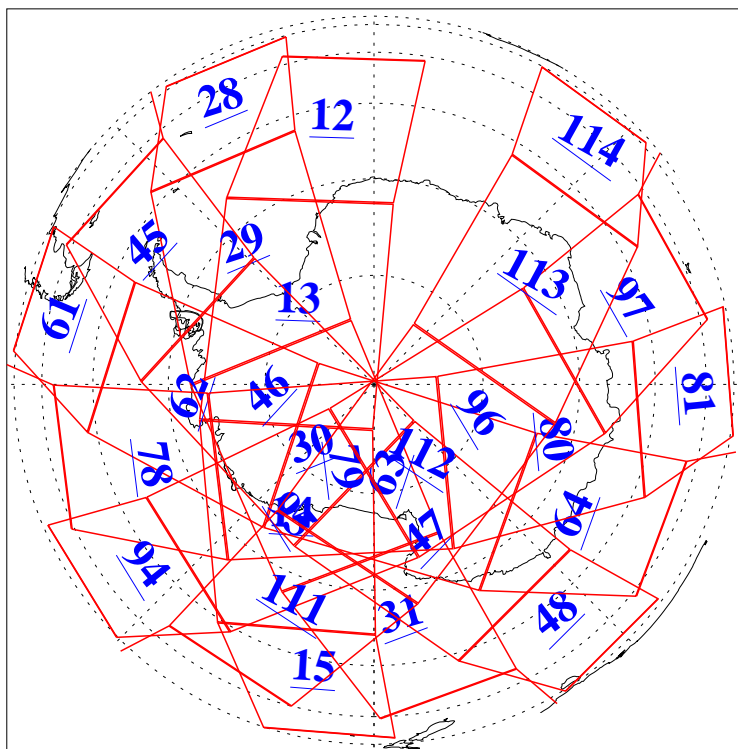

L1B Availability
AMSU Granules: 240
HSB Granules: 0
AIRS Granules: 240

5 Mar 2016
DoY 65
Aqua Day 5054
Granules: 1 to 120

Granules: 121 to 240

Legend: AMSU Available, HSB Available, AIRS Available

L1B Availability
AMSU Granules: 240
HSB Granules: 0
AIRS Granules: 240

5 Mar 2016
DoY 65
Aqua Day 5054
Ascending Granules

Descending Granules

Legend: AMSU Available, HSB Available, AIRS Available

L1B Availability
 AMSU Granules: 240
 HSB Granules: 0
 AIRS Granules: 240

5 Mar 2016
 DoY 65
 Aqua Day 5054

Northern Hemisphere Granules

Southern Hemisphere Granules

Legend: AMSU Available, HSB Available, AIRS Available