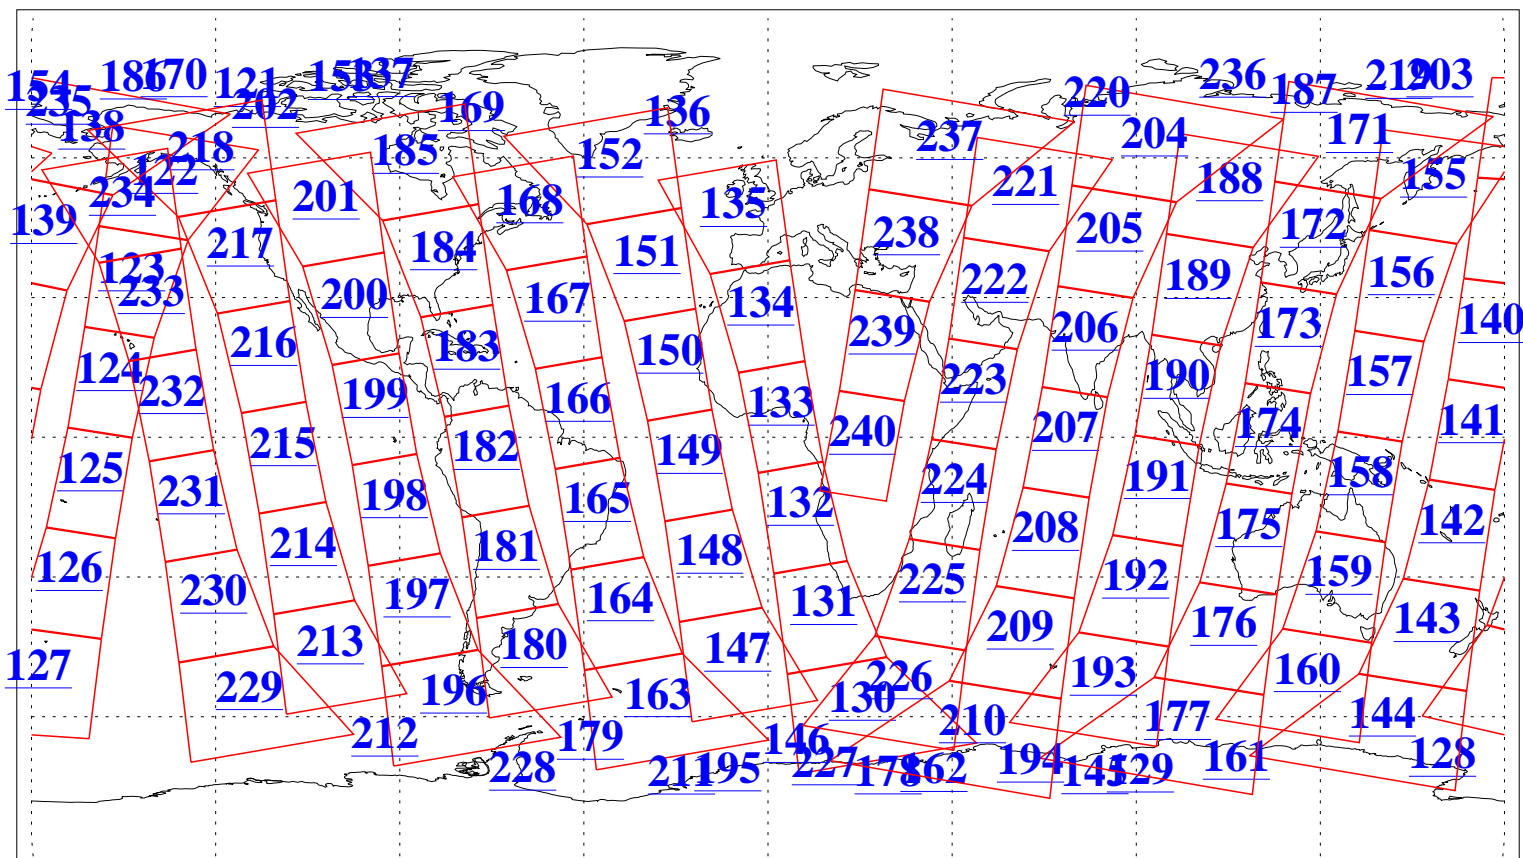

L1B Availability
AMSU Granules: 240
HSB Granules: 0
AIRS Granules: 240

5 Mar 2016
DoY 65
Aqua Day 5054
Granules: 1 to 120

Granules: 121 to 240

Legend: AMSU Available, HSB Available, AIRS Available

L1B Availability
AMSU Granules: 240
HSB Granules: 0
AIRS Granules: 240

5 Mar 2016
DoY 65
Aqua Day 5054
Ascending Granules

Descending Granules

Legend: AMSU Available, HSB Available, AIRS Available

L1B Availability
 AMSU Granules: 240
 HSB Granules: 0
 AIRS Granules: 240

5 Mar 2016
 DoY 65
 Aqua Day 5054