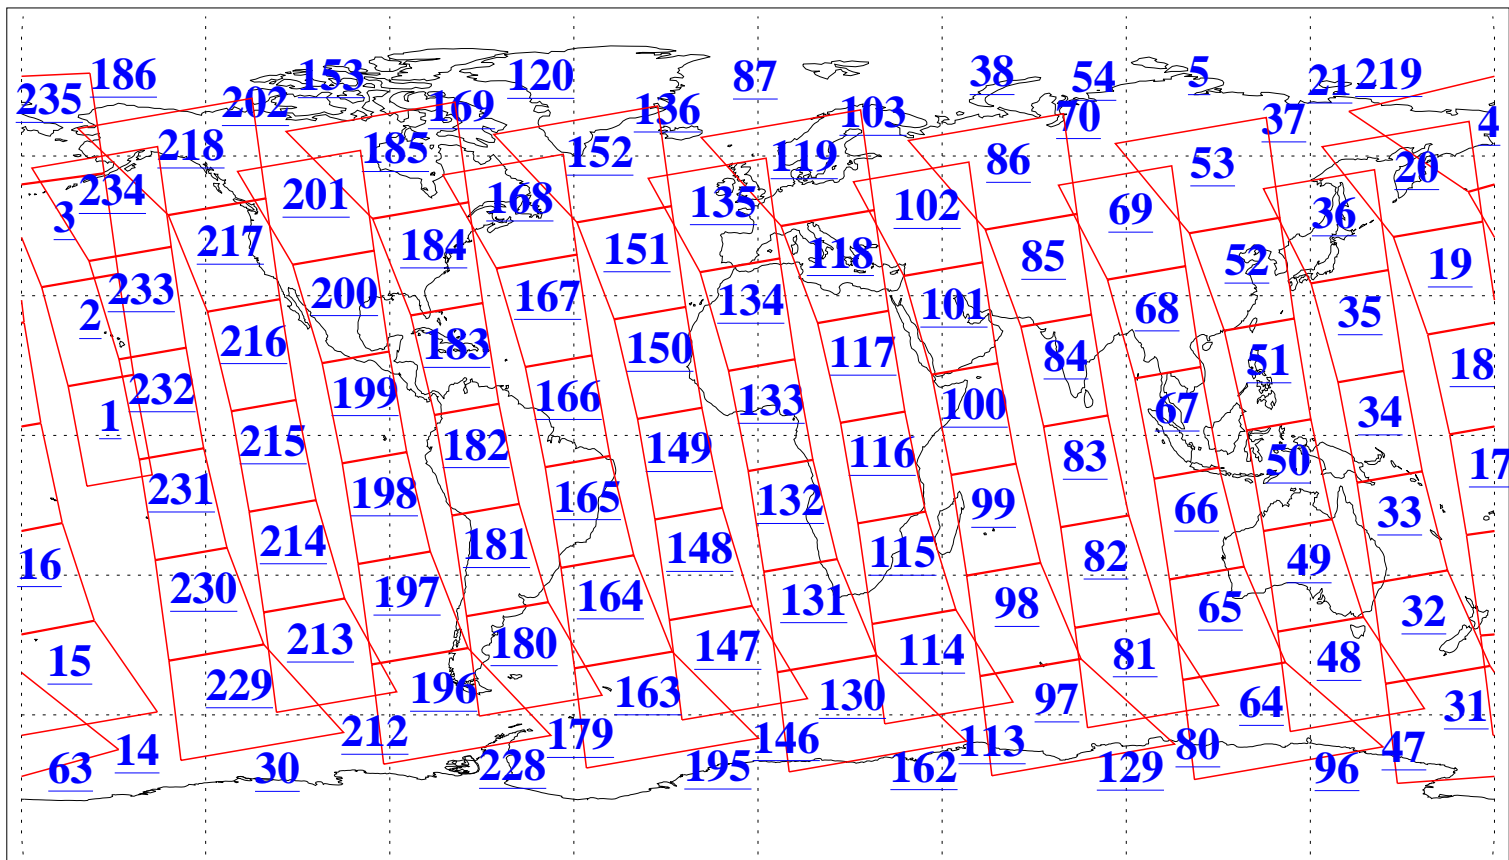

L1B Availability
AMSU Granules: 240
HSB Granules: 0
AIRS Granules: 240

5 Mar 2016
DoY 65
Aqua Day 5054
Granules: 1 to 120

Granules: 121 to 240

Legend: AMSU Available, HSB Available, AIRS Available

L1B Availability
AMSU Granules: 240
HSB Granules: 0
AIRS Granules: 240

5 Mar 2016
DoY 65
Aqua Day 5054
Ascending Granules

Descending Granules

Legend: AMSU Available, HSB Available, AIRS Available

L1B Availability
 AMSU Granules: 240
 HSB Granules: 0
 AIRS Granules: 240

5 Mar 2016
 DoY 65
 Aqua Day 5054

Northern Hemisphere Granules

Southern Hemisphere Granules

Legend: AMSU Available, HSB Available, AIRS Available