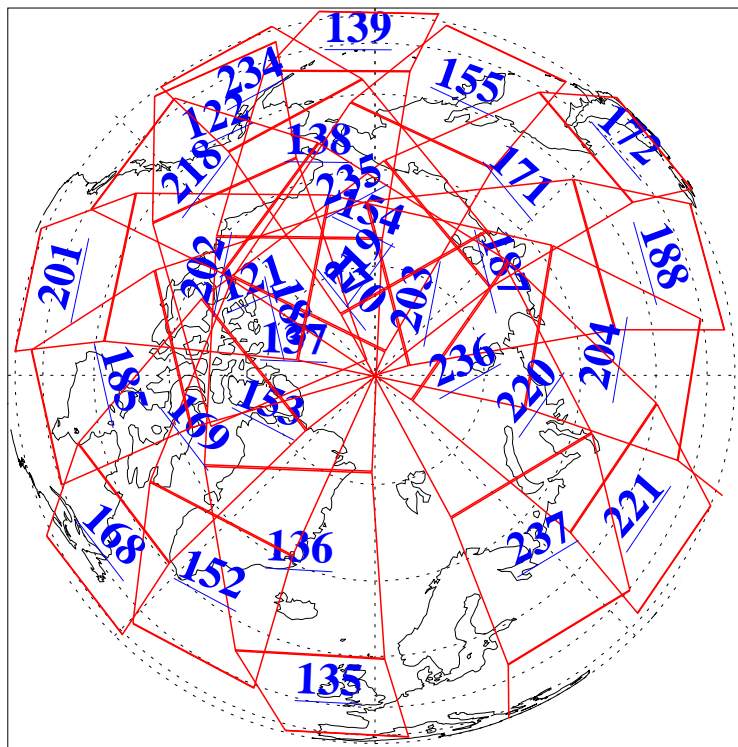

5 Mar 2016
DoY 65
Aqua Day 5054
Ascending Granules

Descending Granules

Legend: AMSU Available, HSB Available, AIRS Available

L1B Availability
 AMSU Granules: 240
 HSB Granules: 0
 AIRS Granules: 240

5 Mar 2016
 DoY 65
 Aqua Day 5054

Northern Hemisphere Granules

Southern Hemisphere Granules

Legend: AMSU Available, HSB Available, AIRS Available