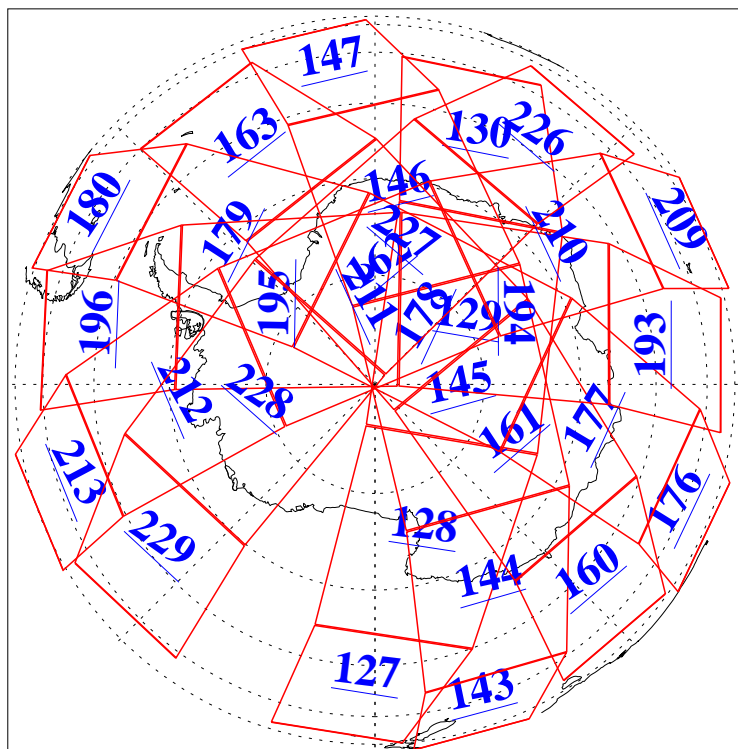

L1B Availability
AMSU Granules: 240
HSB Granules: 0
AIRS Granules: 240

5 Mar 2016
DoY 65
Aqua Day 5054
Granules: 1 to 120

Granules: 121 to 240

Legend: AMSU Available, HSB Available, AIRS Available

L1B Availability
AMSU Granules: 240
HSB Granules: 0
AIRS Granules: 240

5 Mar 2016
DoY 65
Aqua Day 5054
Ascending Granules

Descending Granules

Legend: AMSU Available, HSB Available, AIRS Available

L1B Availability
 AMSU Granules: 240
 HSB Granules: 0
 AIRS Granules: 240

5 Mar 2016
 DoY 65
 Aqua Day 5054

Northern Hemisphere Granules

Southern Hemisphere Granules

Legend: AMSU Available, HSB Available, AIRS Available