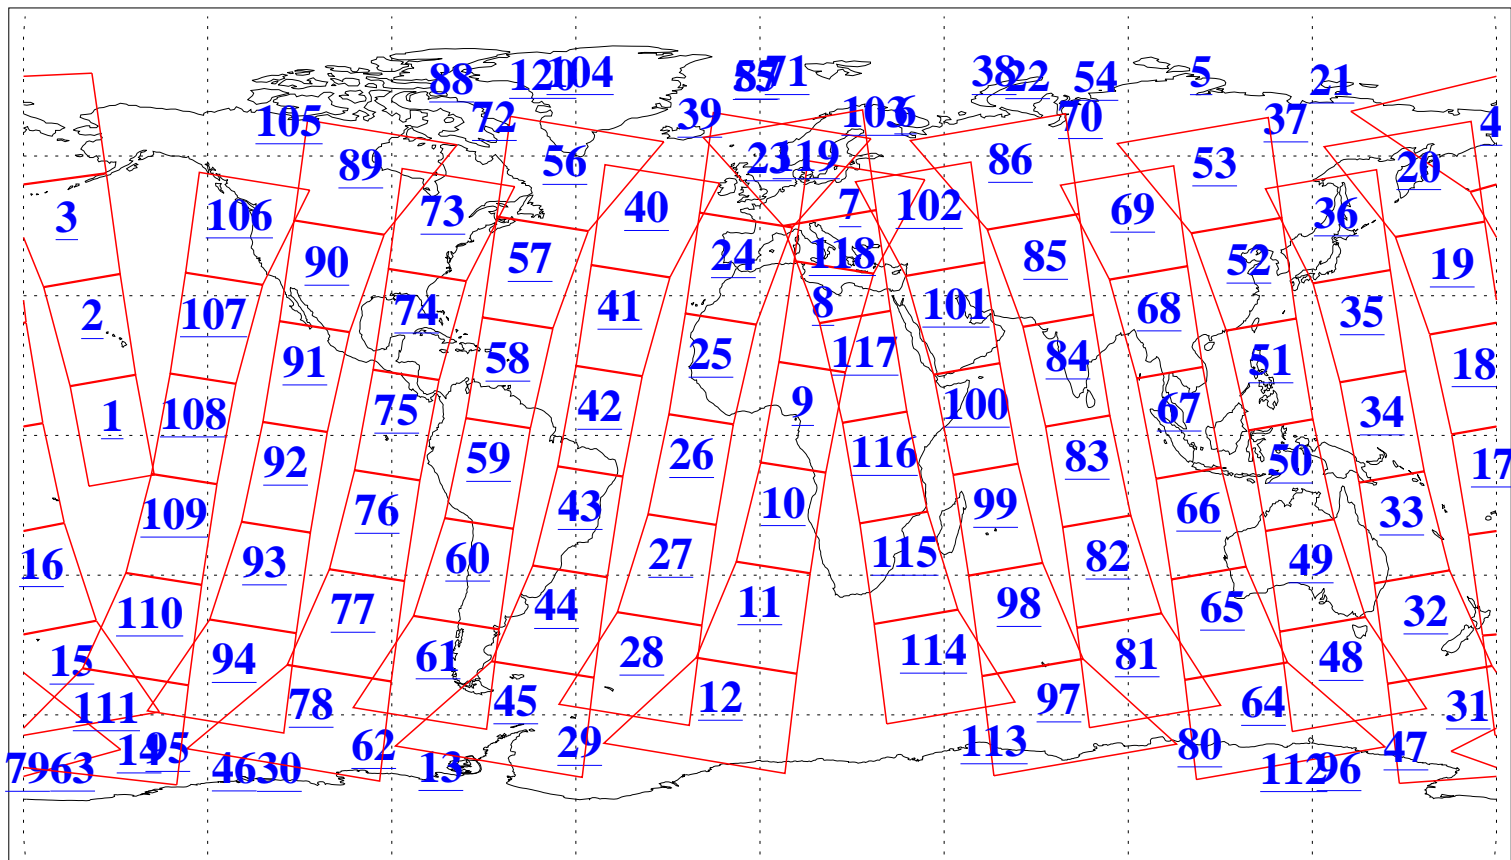

L1B Availability
AMSU Granules: 240
HSB Granules: 0
AIRS Granules: 240

5 Mar 2016
DoY 65
Aqua Day 5054
Granules: 1 to 120

Granules: 121 to 240

Legend: AMSU Available, HSB Available, AIRS Available

L1B Availability
AMSU Granules: 240
HSB Granules: 0
AIRS Granules: 240

5 Mar 2016
DoY 65
Aqua Day 5054
Ascending Granules

Descending Granules

Legend: AMSU Available, HSB Available, AIRS Available

L1B Availability
 AMSU Granules: 240
 HSB Granules: 0
 AIRS Granules: 240

5 Mar 2016
 DoY 65
 Aqua Day 5054

Northern Hemisphere Granules

Southern Hemisphere Granules

Legend: AMSU Available, HSB Available, AIRS Available