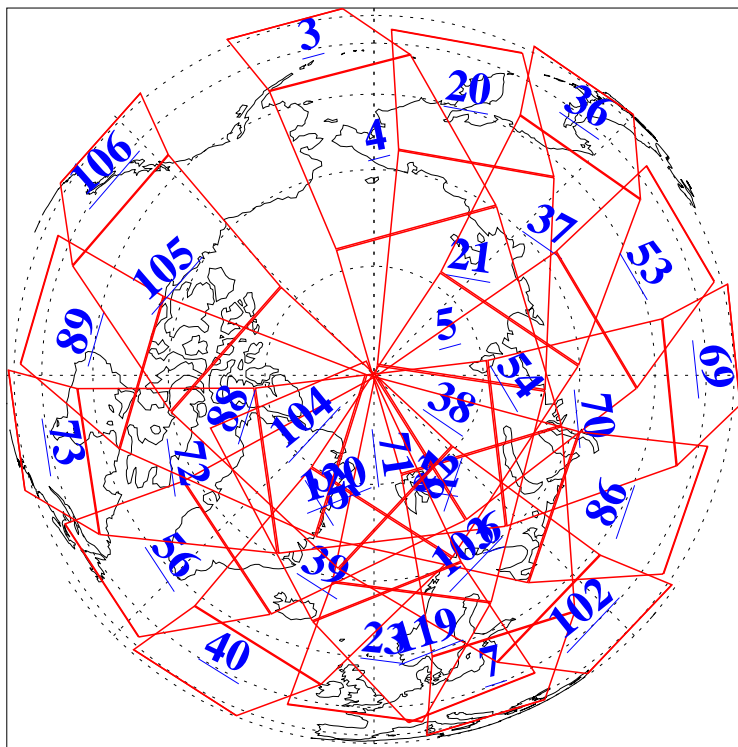

L1B Availability
AMSU Granules: 240
HSB Granules: 0
AIRS Granules: 240

5 Mar 2016
DoY 65
Aqua Day 5054
Granules: 1 to 120

Granules: 121 to 240

Legend: AMSU Available, HSB Available, AIRS Available

L1B Availability
AMSU Granules: 240
HSB Granules: 0
AIRS Granules: 240

5 Mar 2016
DoY 65
Aqua Day 5054
Ascending Granules

Descending Granules

Legend: AMSU Available, HSB Available, AIRS Available

L1B Availability
 AMSU Granules: 240
 HSB Granules: 0
 AIRS Granules: 240

5 Mar 2016
 DoY 65
 Aqua Day 5054

Northern Hemisphere Granules

Southern Hemisphere Granules

Legend: AMSU Available, HSB Available, AIRS Available