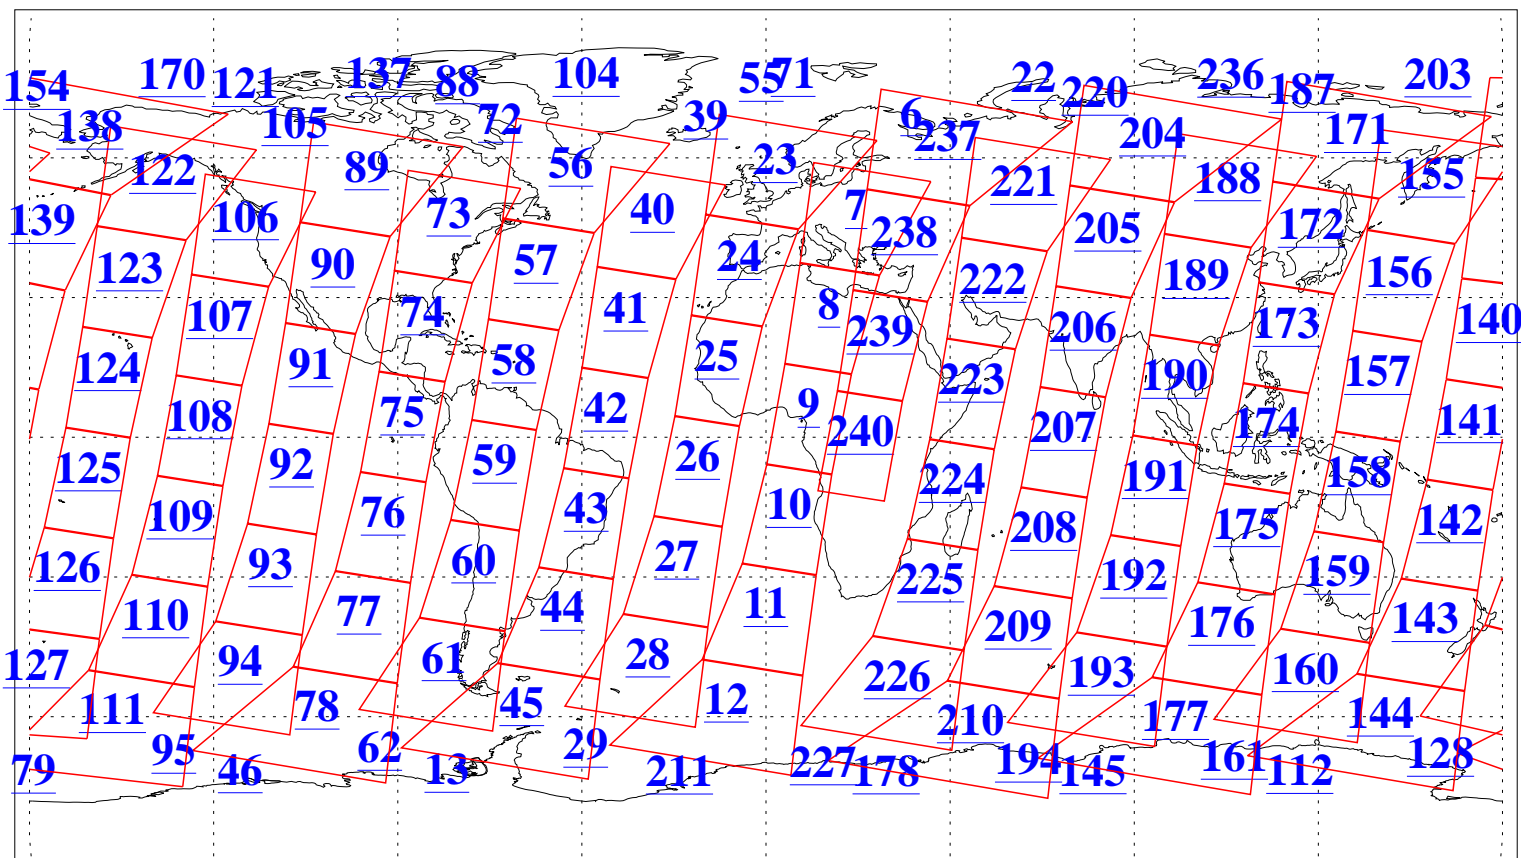

L1B Availability
AMSU Granules: 240
HSB Granules: 0
AIRS Granules: 240

5 Mar 2016
DoY 65
Aqua Day 5054
Granules: 1 to 120

Granules: 121 to 240

Legend: AMSU Available, HSB Available, AIRS Available

L1B Availability
AMSU Granules: 240
HSB Granules: 0
AIRS Granules: 240

5 Mar 2016
DoY 65
Aqua Day 5054
Ascending Granules

Descending Granules

Legend: AMSU Available, HSB Available, AIRS Available

L1B Availability
 AMSU Granules: 240
 HSB Granules: 0
 AIRS Granules: 240

5 Mar 2016
 DoY 65
 Aqua Day 5054

Northern Hemisphere Granules

Southern Hemisphere Granules

Legend: AMSU Available, HSB Available, AIRS Available