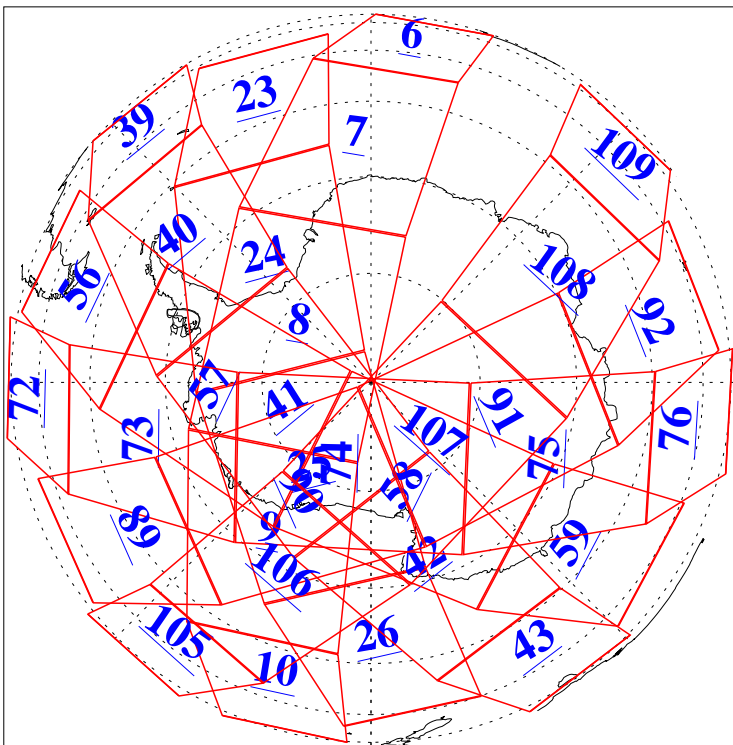

L1B Availability  
AMSU Granules: 240  
HSB Granules: 0  
AIRS Granules: 240

2 Mar 2016  
DoY 62  
Aqua Day 5051  
Granules: 1 to 120

Granules: 121 to 240

Legend: AMSU Available, HSB Available, AIRS Available

L1B Availability  
AMSU Granules: 240  
HSB Granules: 0  
AIRS Granules: 240

2 Mar 2016  
DoY 62  
Aqua Day 5051  
Ascending Granules

Descending Granules

Legend: AMSU Available, HSB Available, AIRS Available

L1B Availability  
 AMSU Granules: 240  
 HSB Granules: 0  
 AIRS Granules: 240

2 Mar 2016  
 DoY 62  
 Aqua Day 5051

Northern Hemisphere Granules

Southern Hemisphere Granules

Legend: AMSU Available, HSB Available, AIRS Available