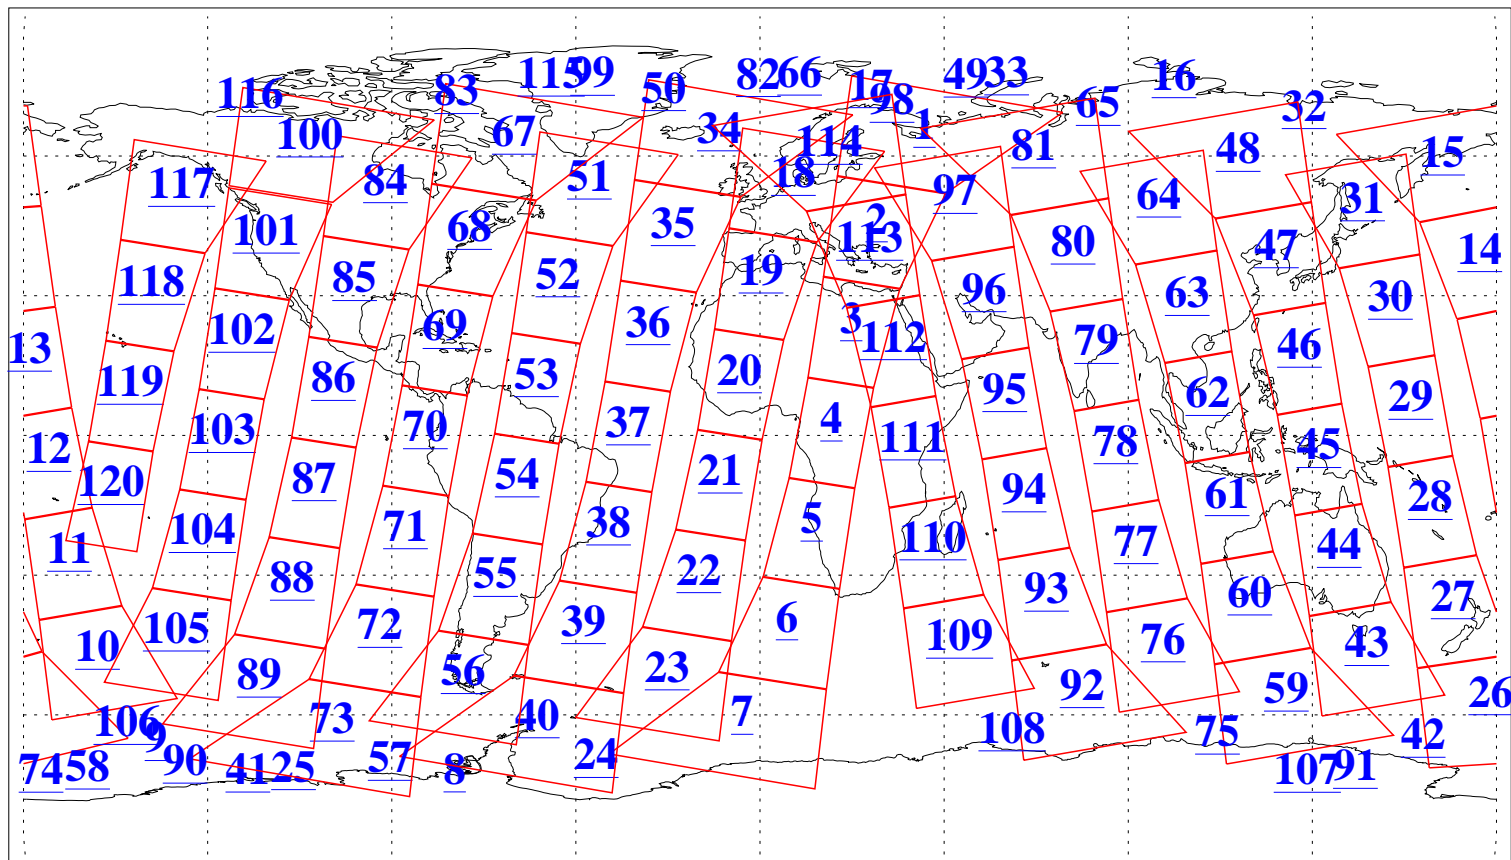

L1B Availability  
AMSU Granules: 240  
HSB Granules: 0  
AIRS Granules: 240

2 Mar 2016  
DoY 62  
Aqua Day 5051  
Granules: 1 to 120

Granules: 121 to 240

Legend: AMSU Available, HSB Available, AIRS Available

L1B Availability  
AMSU Granules: 240  
HSB Granules: 0  
AIRS Granules: 240

2 Mar 2016  
DoY 62  
Aqua Day 5051  
Ascending Granules

Descending Granules

Legend: AMSU Available, HSB Available, AIRS Available

L1B Availability  
 AMSU Granules: 240  
 HSB Granules: 0  
 AIRS Granules: 240

2 Mar 2016  
 DoY 62  
 Aqua Day 5051

Northern Hemisphere Granules

Southern Hemisphere Granules

Legend: AMSU Available, HSB Available, AIRS Available