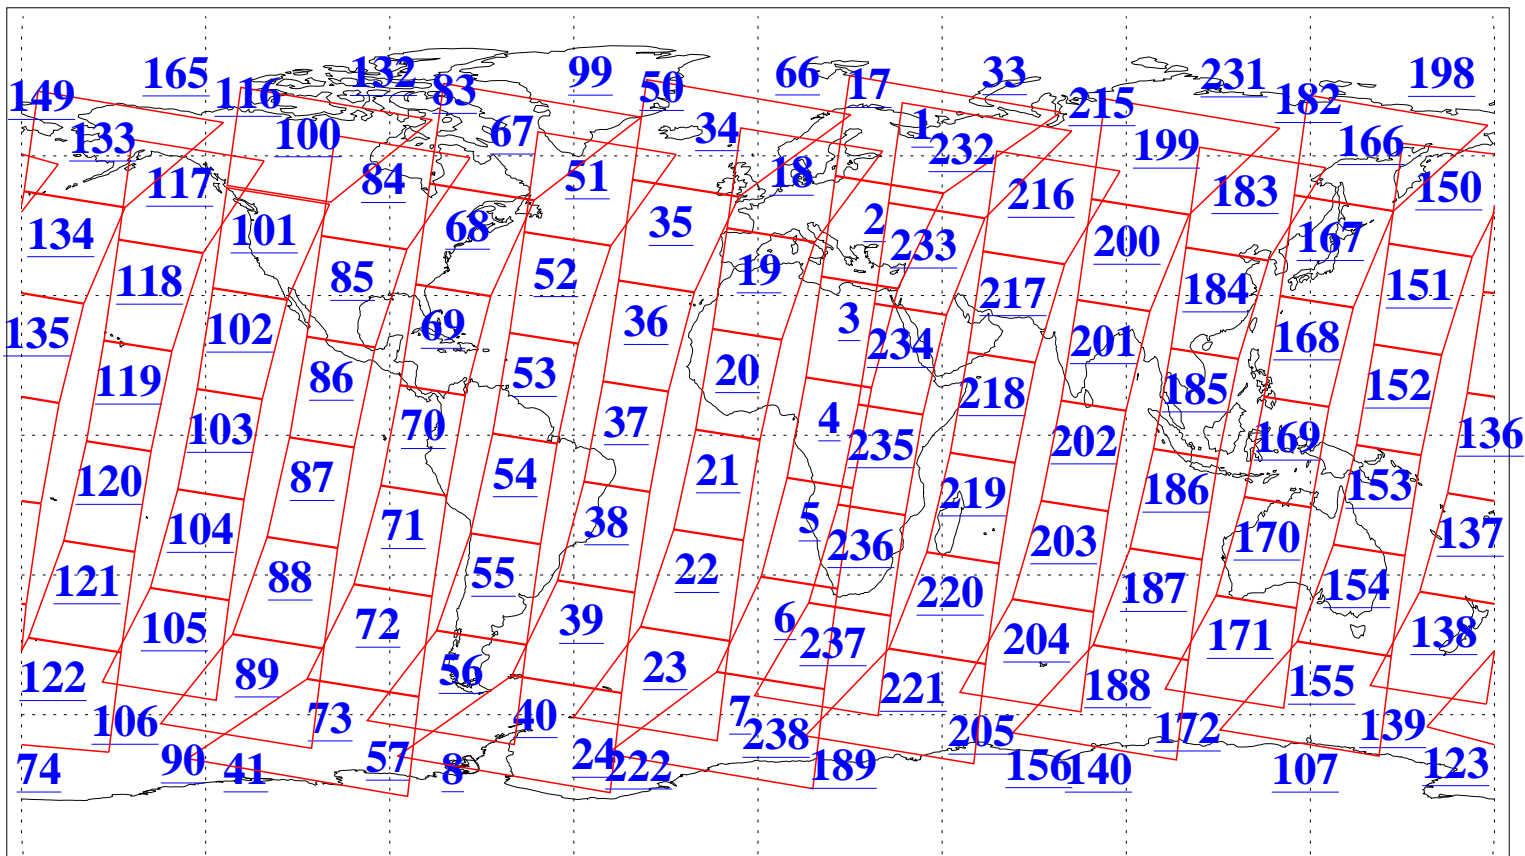

L1B Availability  
AMSU Granules: 240  
HSB Granules: 0  
AIRS Granules: 240

2 Mar 2016  
DoY 62  
Aqua Day 5051  
Granules: 1 to 120

Granules: 121 to 240

Legend: AMSU Available, HSB Available, AIRS Available

L1B Availability  
AMSU Granules: 240  
HSB Granules: 0  
AIRS Granules: 240

2 Mar 2016  
DoY 62  
Aqua Day 5051  
Ascending Granules

Descending Granules

Legend: AMSU Available, HSB Available, AIRS Available

L1B Availability  
 AMSU Granules: 240  
 HSB Granules: 0  
 AIRS Granules: 240

2 Mar 2016  
 DoY 62  
 Aqua Day 5051

Northern Hemisphere Granules

Southern Hemisphere Granules

Legend: AMSU Available, HSB Available, AIRS Available