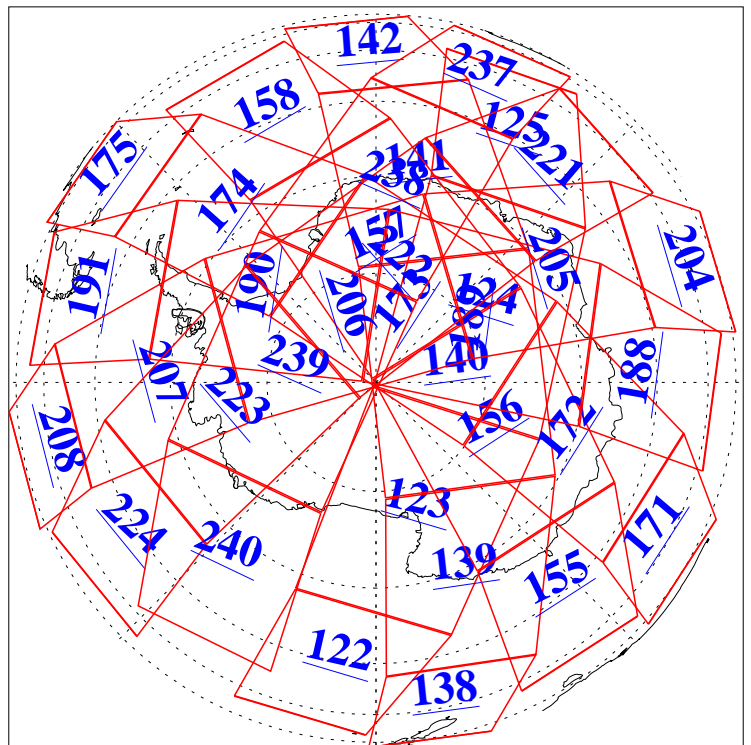

L1B Availability  
AMSU Granules: 240  
HSB Granules: 0  
AIRS Granules: 240

2 Mar 2016  
DoY 62  
Aqua Day 5051  
Granules: 1 to 120

Granules: 121 to 240

Legend: AMSU Available, HSB Available, AIRS Available

L1B Availability  
AMSU Granules: 240  
HSB Granules: 0  
AIRS Granules: 240

2 Mar 2016  
DoY 62  
Aqua Day 5051  
Ascending Granules

Descending Granules

Legend: AMSU Available, HSB Available, AIRS Available

L1B Availability  
 AMSU Granules: 240  
 HSB Granules: 0  
 AIRS Granules: 240

2 Mar 2016  
 DoY 62  
 Aqua Day 5051

Northern Hemisphere Granules

Southern Hemisphere Granules

Legend: AMSU Available, HSB Available, AIRS Available