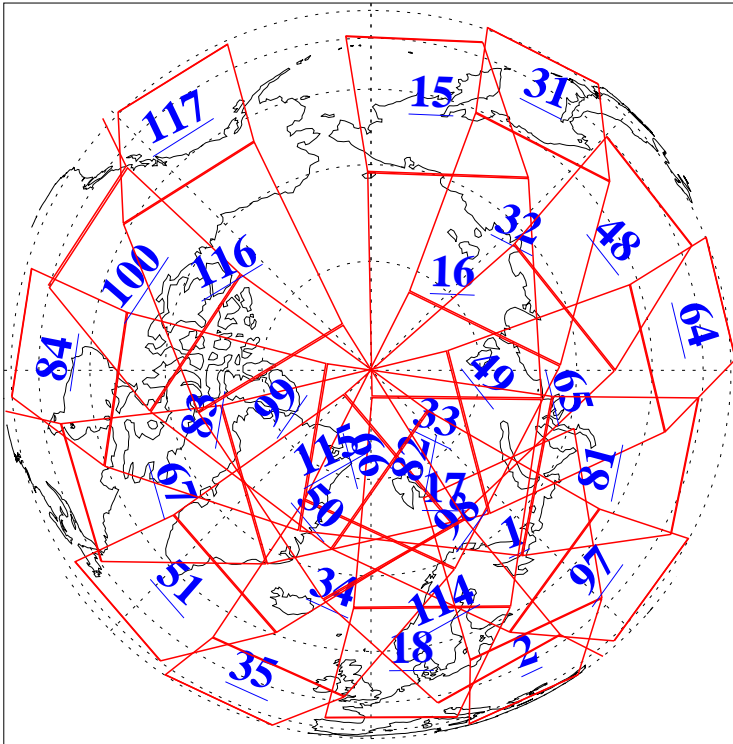

L1B Availability  
AMSU Granules: 240  
HSB Granules: 0  
AIRS Granules: 240

2 Mar 2016  
DoY 62  
Aqua Day 5051  
Granules: 1 to 120

Granules: 121 to 240

Legend: AMSU Available, HSB Available, AIRS Available

L1B Availability  
AMSU Granules: 240  
HSB Granules: 0  
AIRS Granules: 240

2 Mar 2016  
DoY 62  
Aqua Day 5051  
Ascending Granules

Descending Granules

Legend: AMSU Available, HSB Available, AIRS Available

L1B Availability  
 AMSU Granules: 240  
 HSB Granules: 0  
 AIRS Granules: 240

2 Mar 2016  
 DoY 62  
 Aqua Day 5051

Northern Hemisphere Granules

Southern Hemisphere Granules

Legend: AMSU Available, HSB Available, AIRS Available