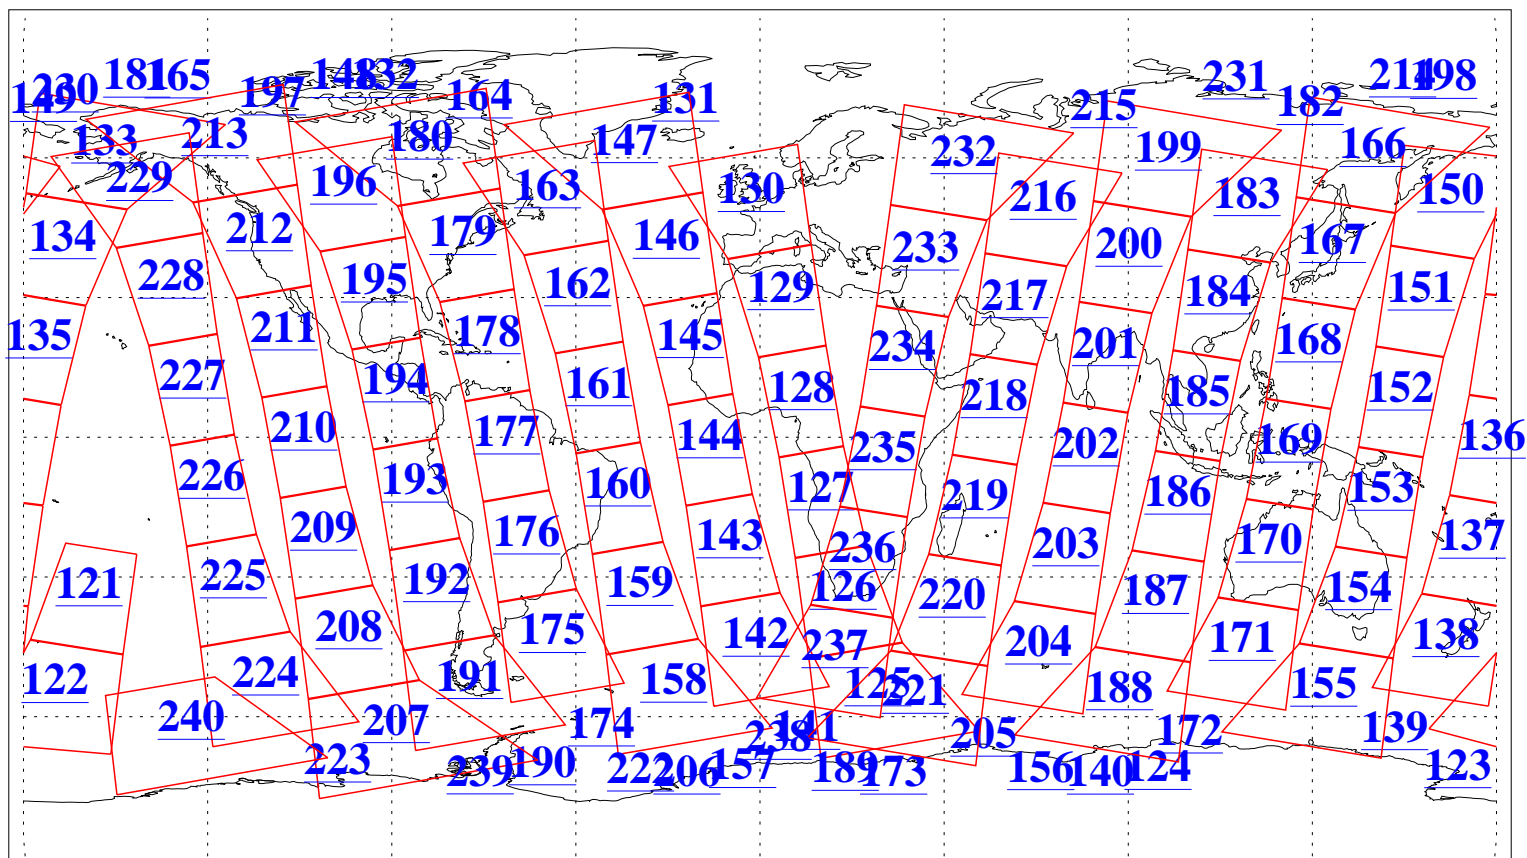

L1B Availability  
AMSU Granules: 240  
HSB Granules: 0  
AIRS Granules: 240

2 Mar 2016  
DoY 62  
Aqua Day 5051  
Granules: 1 to 120

Granules: 121 to 240

Legend: AMSU Available, HSB Available, AIRS Available

L1B Availability  
AMSU Granules: 240  
HSB Granules: 0  
AIRS Granules: 240

2 Mar 2016  
DoY 62  
Aqua Day 5051  
Ascending Granules

Descending Granules

Legend: AMSU Available, HSB Available, AIRS Available

L1B Availability  
 AMSU Granules: 240  
 HSB Granules: 0  
 AIRS Granules: 240

2 Mar 2016  
 DoY 62  
 Aqua Day 5051

Northern Hemisphere Granules

Southern Hemisphere Granules

Legend: AMSU Available, HSB Available, AIRS Available