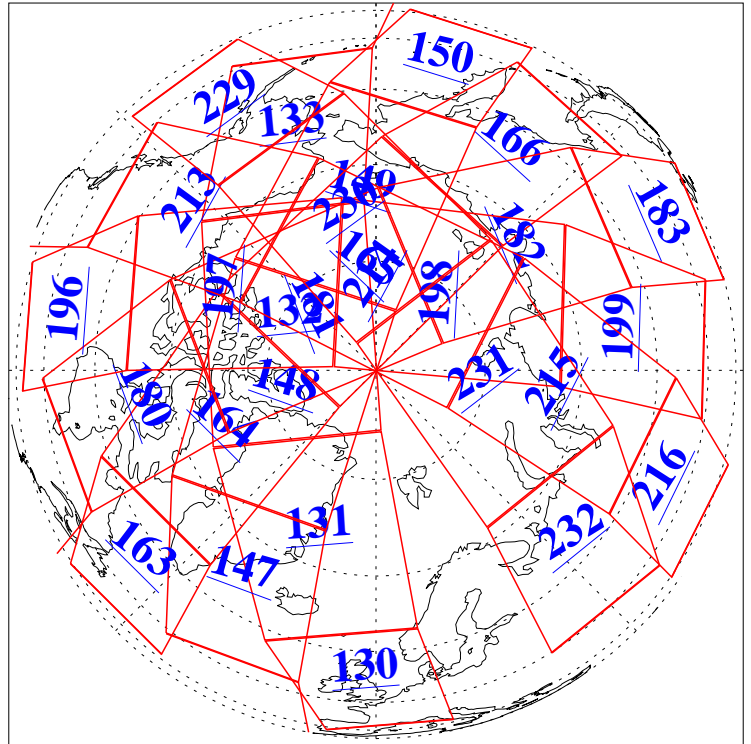

L1B Availability  
AMSU Granules: 240  
HSB Granules: 0  
AIRS Granules: 240

2 Mar 2016  
DoY 62  
Aqua Day 5051  
Ascending Granules

Descending Granules

Legend: AMSU Available, HSB Available, AIRS Available

L1B Availability  
 AMSU Granules: 240  
 HSB Granules: 0  
 AIRS Granules: 240

2 Mar 2016  
 DoY 62  
 Aqua Day 5051

Northern Hemisphere Granules

Southern Hemisphere Granules

Legend: AMSU Available, HSB Available, AIRS Available