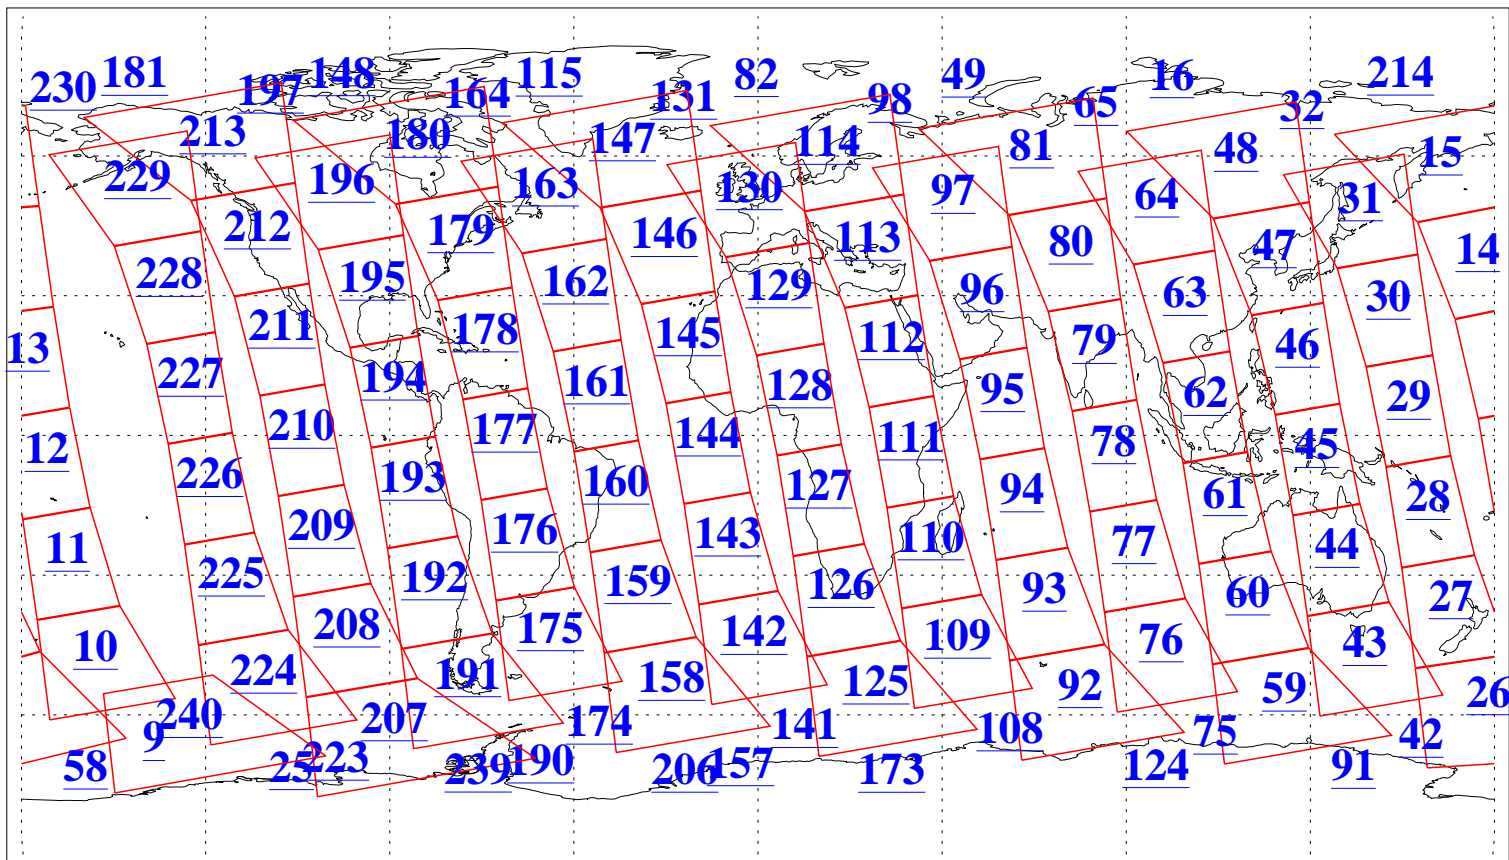

L1B Availability  
AMSU Granules: 240  
HSB Granules: 0  
AIRS Granules: 240

2 Mar 2016  
DoY 62  
Aqua Day 5051  
Granules: 1 to 120

Granules: 121 to 240

Legend: AMSU Available, HSB Available, AIRS Available

L1B Availability  
AMSU Granules: 240  
HSB Granules: 0  
AIRS Granules: 240

2 Mar 2016  
DoY 62  
Aqua Day 5051  
Ascending Granules

Descending Granules

Legend: AMSU Available, HSB Available, AIRS Available

L1B Availability  
 AMSU Granules: 240  
 HSB Granules: 0  
 AIRS Granules: 240

2 Mar 2016  
 DoY 62  
 Aqua Day 5051

Northern Hemisphere Granules

Southern Hemisphere Granules

Legend: AMSU Available, HSB Available, AIRS Available