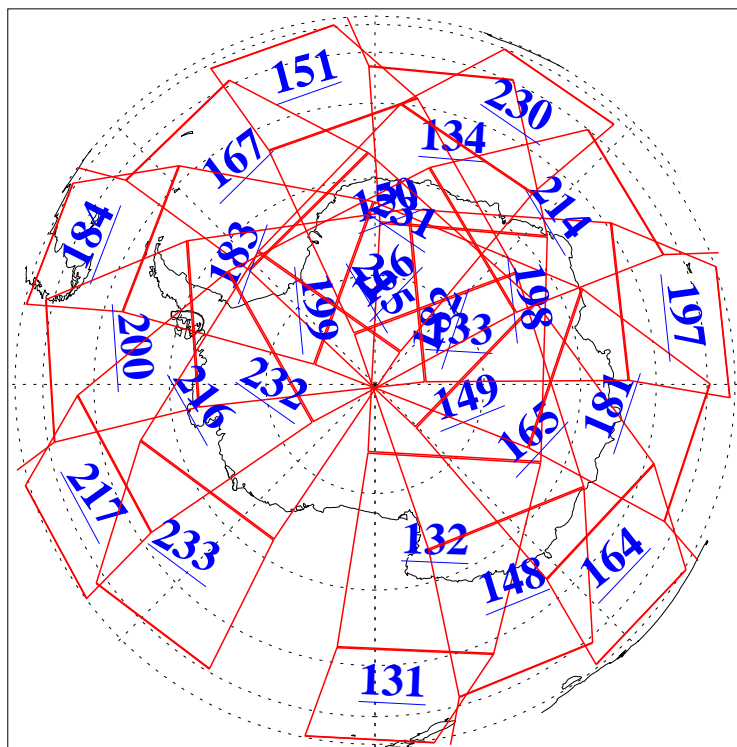

L1B Availability
AMSU Granules: 240
HSB Granules: 0
AIRS Granules: 240

1 Mar 2016
DoY 61
Aqua Day 5050
Granules: 1 to 120

Granules: 121 to 240

Legend: AMSU Available, HSB Available, AIRS Available

L1B Availability
AMSU Granules: 240
HSB Granules: 0
AIRS Granules: 240

1 Mar 2016
DoY 61
Aqua Day 5050
Ascending Granules

Descending Granules

Legend: AMSU Available, HSB Available, AIRS Available

L1B Availability
 AMSU Granules: 240
 HSB Granules: 0
 AIRS Granules: 240

1 Mar 2016
 DoY 61
 Aqua Day 5050

Northern Hemisphere Granules

Southern Hemisphere Granules

Legend: AMSU Available, HSB Available, AIRS Available