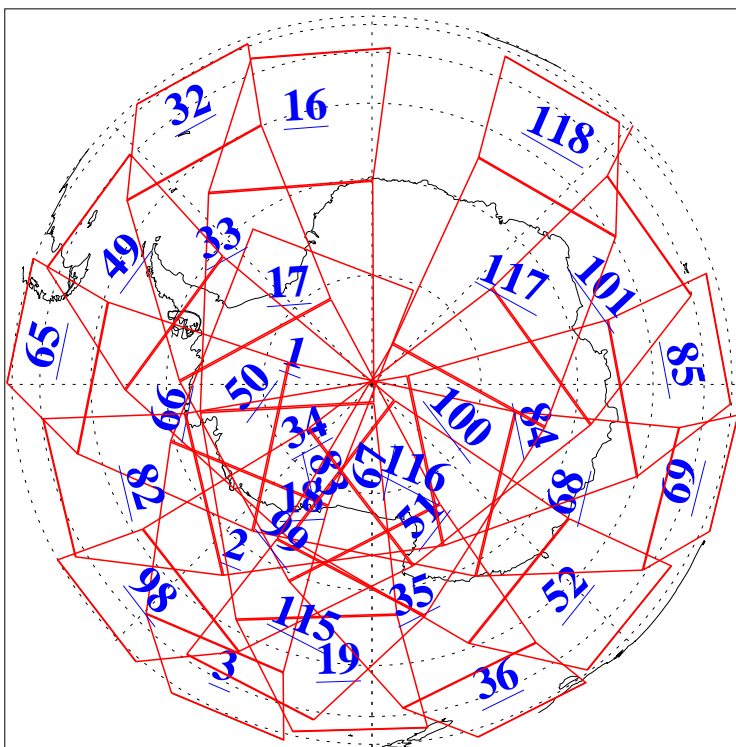

L1B Availability
AMSU Granules: 240
HSB Granules: 0
AIRS Granules: 240

1 Mar 2016
DoY 61
Aqua Day 5050
Granules: 1 to 120

Granules: 121 to 240

Legend: AMSU Available, HSB Available, AIRS Available

L1B Availability
AMSU Granules: 240
HSB Granules: 0
AIRS Granules: 240

1 Mar 2016
DoY 61
Aqua Day 5050
Ascending Granules

Descending Granules

Legend: AMSU Available, HSB Available, AIRS Available

L1B Availability
 AMSU Granules: 240
 HSB Granules: 0
 AIRS Granules: 240

1 Mar 2016
 DoY 61
 Aqua Day 5050

Northern Hemisphere Granules

Southern Hemisphere Granules

Legend: AMSU Available, HSB Available, AIRS Available