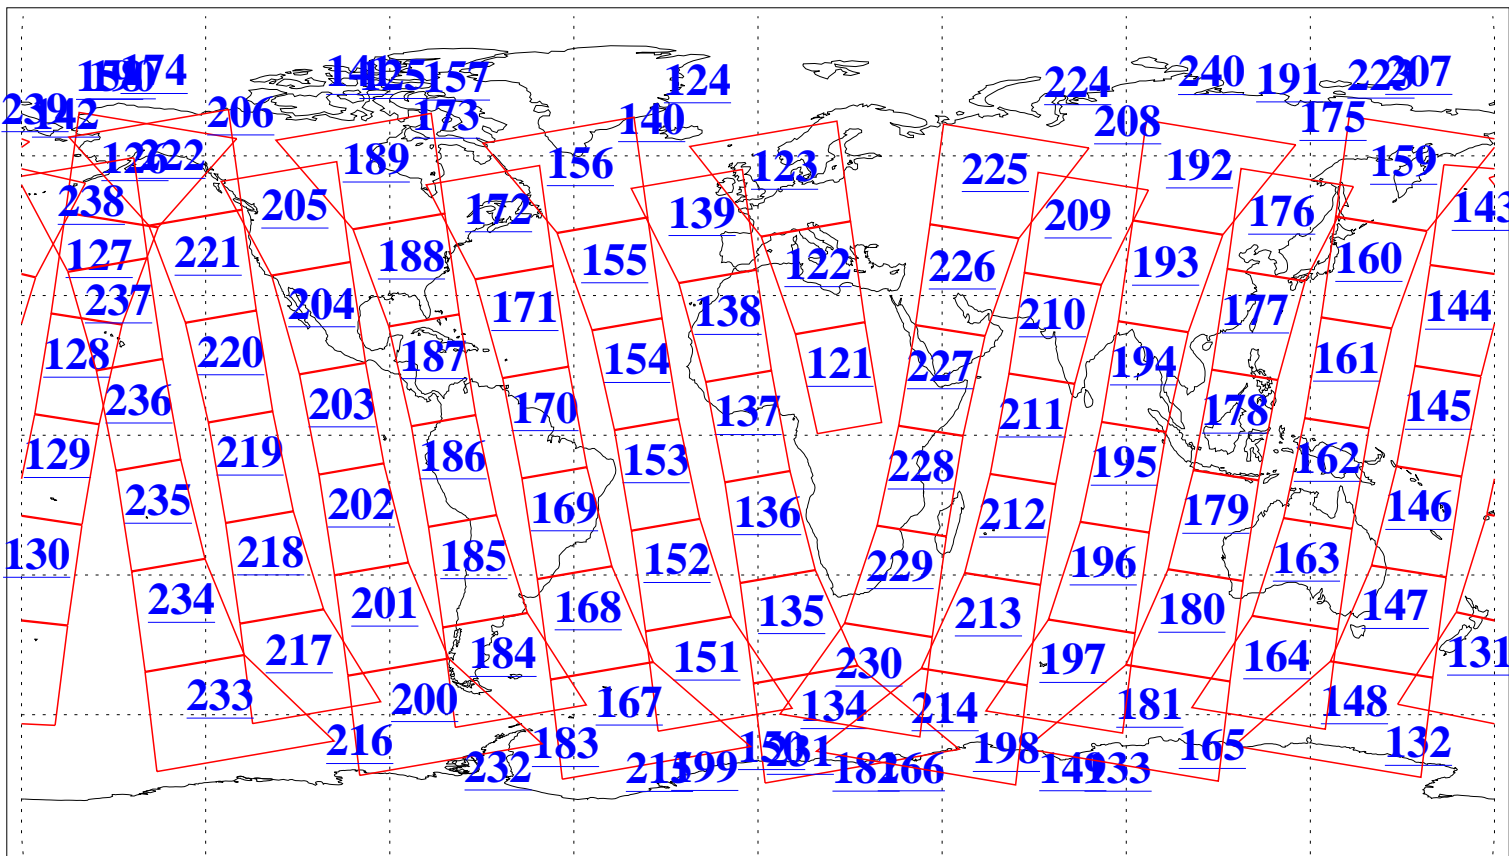

L1B Availability
AMSU Granules: 240
HSB Granules: 0
AIRS Granules: 240

1 Mar 2016
DoY 61
Aqua Day 5050
Granules: 1 to 120

Granules: 121 to 240

Legend: AMSU Available, HSB Available, AIRS Available

L1B Availability
AMSU Granules: 240
HSB Granules: 0
AIRS Granules: 240

1 Mar 2016
DoY 61
Aqua Day 5050
Ascending Granules

Descending Granules

Legend: AMSU Available, HSB Available, AIRS Available

L1B Availability
 AMSU Granules: 240
 HSB Granules: 0
 AIRS Granules: 240

1 Mar 2016
 DoY 61
 Aqua Day 5050

Northern Hemisphere Granules

Southern Hemisphere Granules

Legend: AMSU Available, HSB Available, AIRS Available