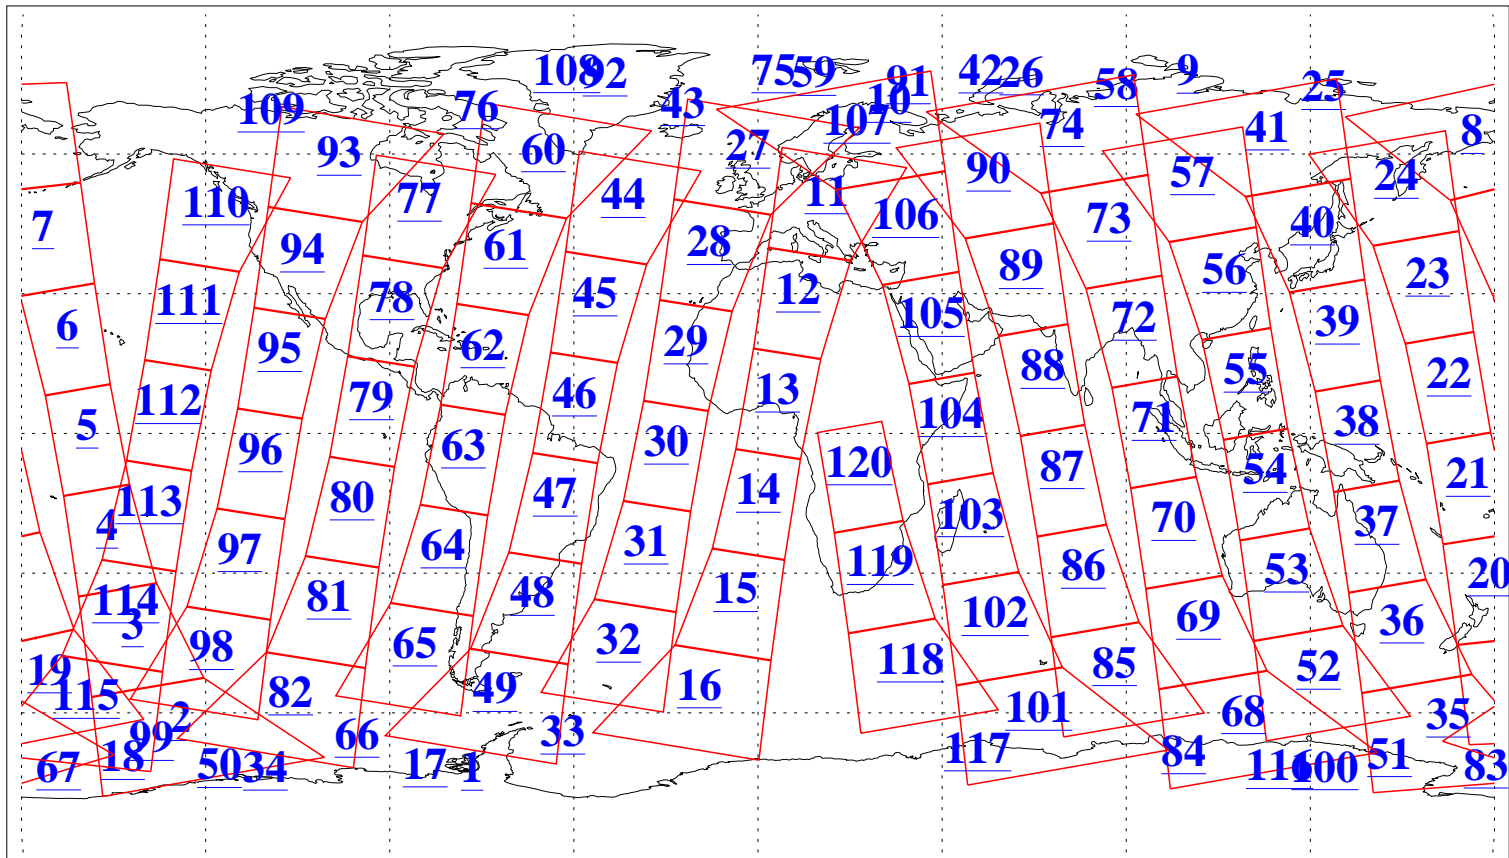

L1B Availability
AMSU Granules: 240
HSB Granules: 0
AIRS Granules: 240

1 Mar 2016
DoY 61
Aqua Day 5050
Granules: 1 to 120

Granules: 121 to 240

Legend: AMSU Available, HSB Available, AIRS Available

L1B Availability
AMSU Granules: 240
HSB Granules: 0
AIRS Granules: 240

1 Mar 2016
DoY 61
Aqua Day 5050
Ascending Granules

Descending Granules

Legend: AMSU Available, HSB Available, AIRS Available

L1B Availability
 AMSU Granules: 240
 HSB Granules: 0
 AIRS Granules: 240

1 Mar 2016
 DoY 61
 Aqua Day 5050

Northern Hemisphere Granules

Southern Hemisphere Granules

Legend: AMSU Available, HSB Available, AIRS Available