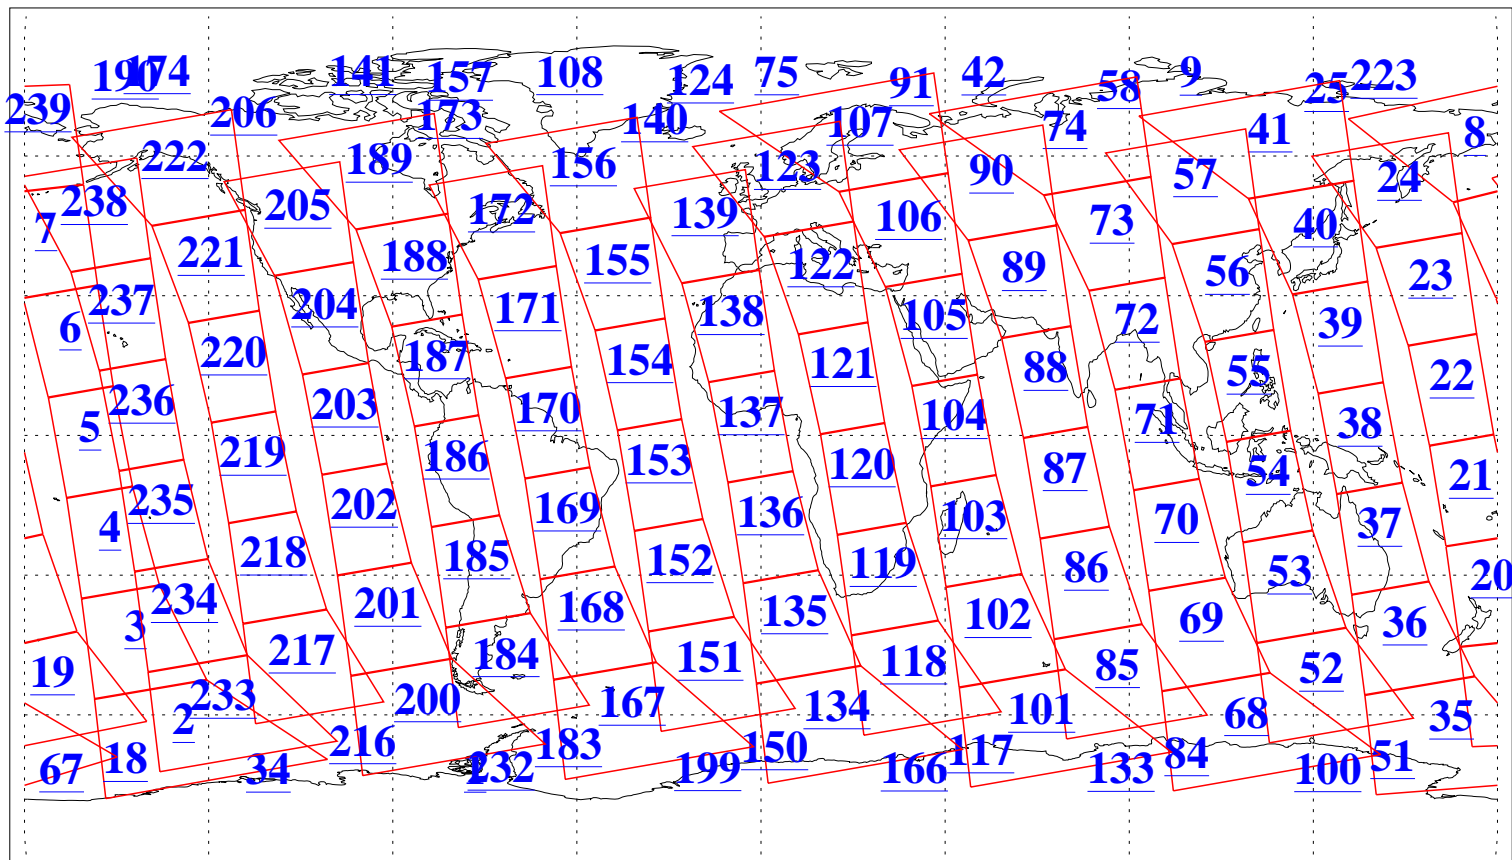

L1B Availability
AMSU Granules: 240
HSB Granules: 0
AIRS Granules: 240

1 Mar 2016
DoY 61
Aqua Day 5050
Granules: 1 to 120

Granules: 121 to 240

Legend: AMSU Available, HSB Available, AIRS Available

L1B Availability
AMSU Granules: 240
HSB Granules: 0
AIRS Granules: 240

1 Mar 2016
DoY 61
Aqua Day 5050
Ascending Granules

Descending Granules

Legend: AMSU Available, HSB Available, AIRS Available

L1B Availability
 AMSU Granules: 240
 HSB Granules: 0
 AIRS Granules: 240

1 Mar 2016
 DoY 61
 Aqua Day 5050

Northern Hemisphere Granules

Southern Hemisphere Granules

Legend: AMSU Available, HSB Available, AIRS Available