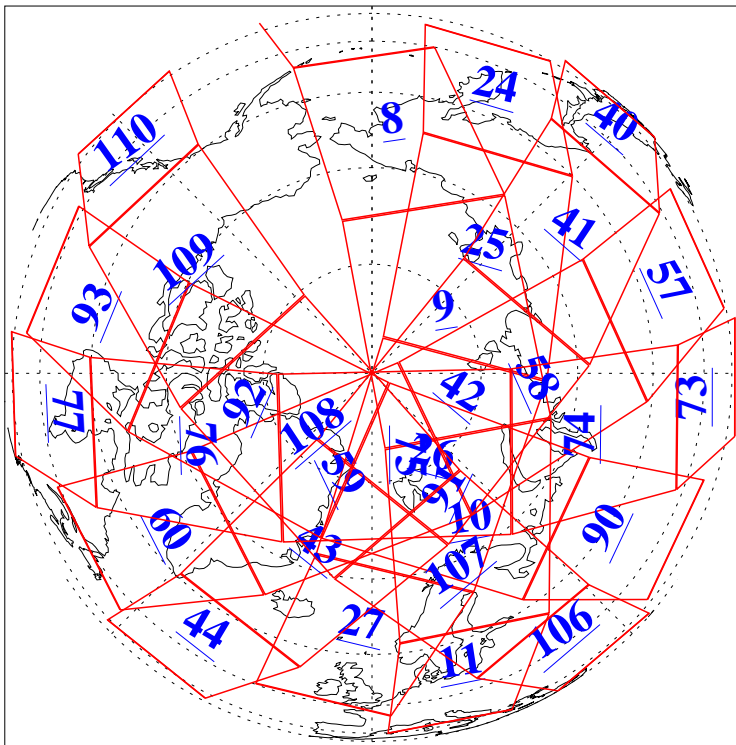

L1B Availability
AMSU Granules: 240
HSB Granules: 0
AIRS Granules: 240

1 Mar 2016
DoY 61
Aqua Day 5050
Granules: 1 to 120

Granules: 121 to 240

Legend: AMSU Available, HSB Available, AIRS Available

L1B Availability
AMSU Granules: 240
HSB Granules: 0
AIRS Granules: 240

1 Mar 2016
DoY 61
Aqua Day 5050
Ascending Granules

Descending Granules

Legend: AMSU Available, HSB Available, AIRS Available

L1B Availability
 AMSU Granules: 240
 HSB Granules: 0
 AIRS Granules: 240

1 Mar 2016
 DoY 61
 Aqua Day 5050

Northern Hemisphere Granules

Southern Hemisphere Granules

Legend: AMSU Available, HSB Available, AIRS Available