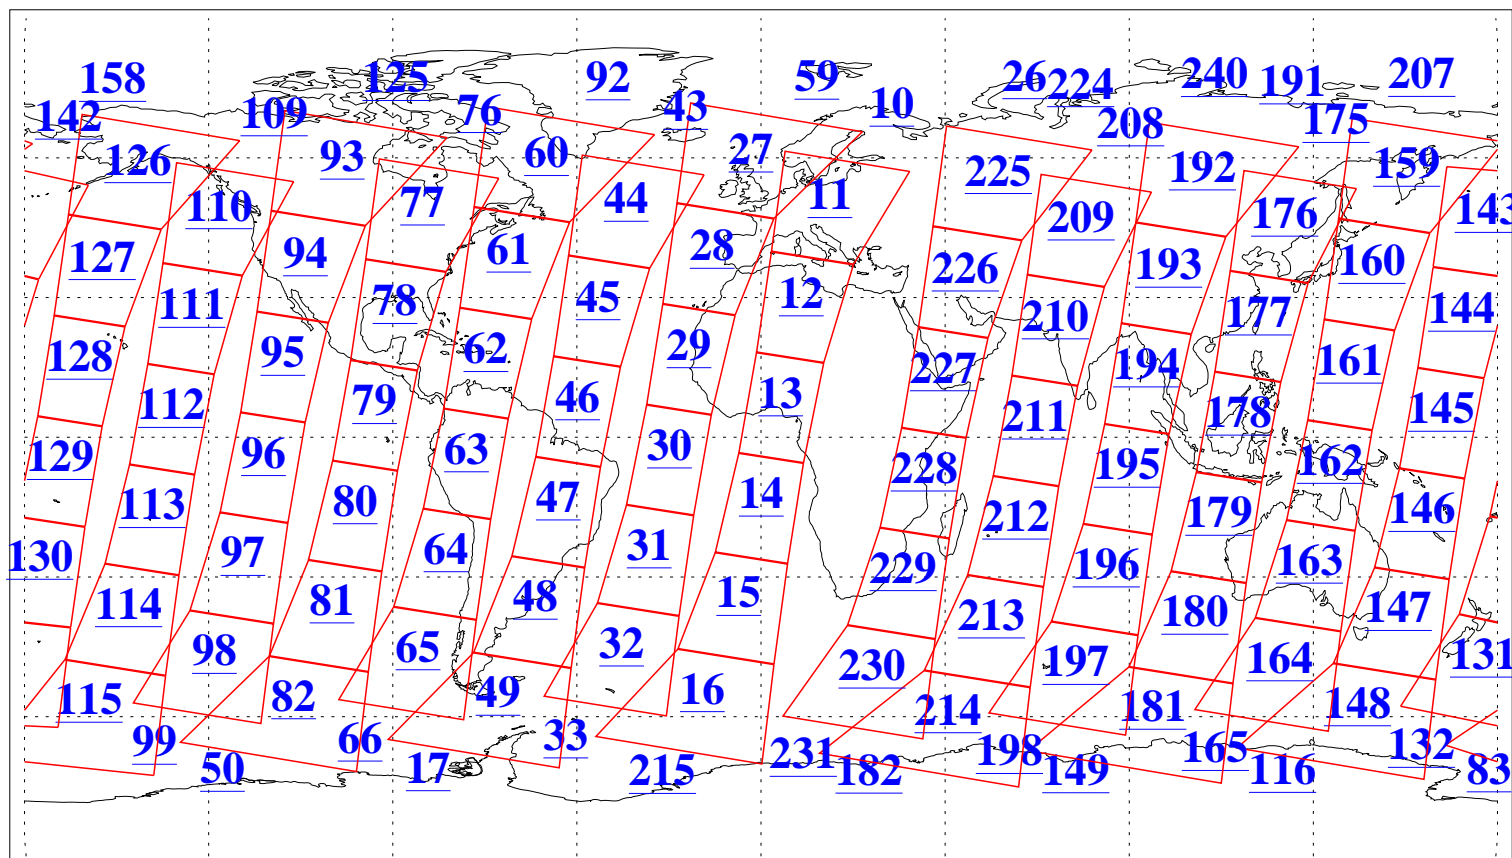

L1B Availability
AMSU Granules: 240
HSB Granules: 0
AIRS Granules: 240

1 Mar 2016
DoY 61
Aqua Day 5050
Granules: 1 to 120

Granules: 121 to 240

Legend: AMSU Available, HSB Available, AIRS Available

L1B Availability
AMSU Granules: 240
HSB Granules: 0
AIRS Granules: 240

1 Mar 2016
DoY 61
Aqua Day 5050
Ascending Granules

Descending Granules

Legend: AMSU Available, HSB Available, AIRS Available

L1B Availability
 AMSU Granules: 240
 HSB Granules: 0
 AIRS Granules: 240

1 Mar 2016
 DoY 61
 Aqua Day 5050

Northern Hemisphere Granules

Southern Hemisphere Granules

Legend: AMSU Available, HSB Available, AIRS Available