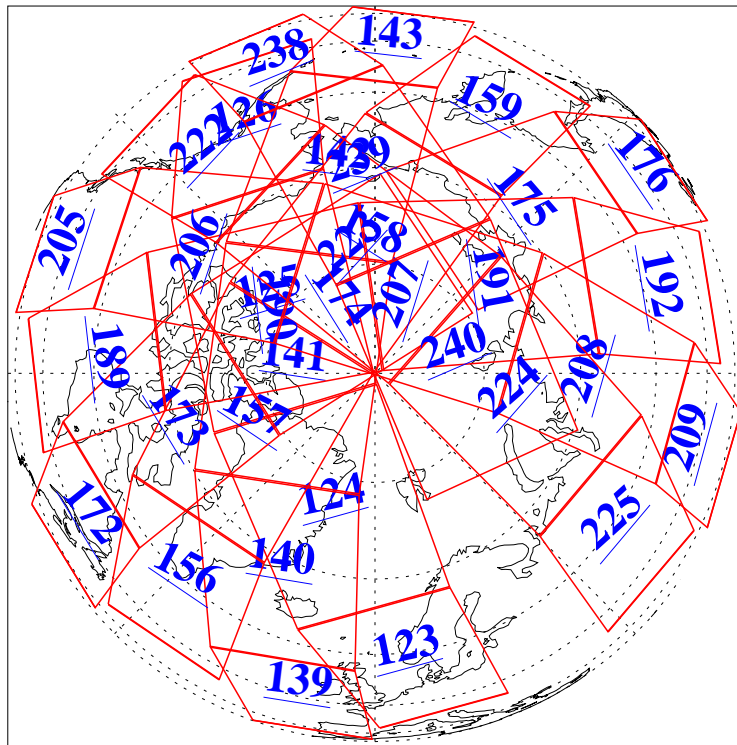

L1B Availability
AMSU Granules: 240
HSB Granules: 0
AIRS Granules: 240

1 Mar 2016
DoY 61
Aqua Day 5050
Granules: 1 to 120

Granules: 121 to 240

Legend: AMSU Available, HSB Available, AIRS Available

L1B Availability
AMSU Granules: 240
HSB Granules: 0
AIRS Granules: 240

1 Mar 2016
DoY 61
Aqua Day 5050
Ascending Granules

Descending Granules

Legend: AMSU Available, HSB Available, AIRS Available

L1B Availability
 AMSU Granules: 240
 HSB Granules: 0
 AIRS Granules: 240

1 Mar 2016
 DoY 61
 Aqua Day 5050

Northern Hemisphere Granules

Southern Hemisphere Granules

Legend: AMSU Available, HSB Available, AIRS Available