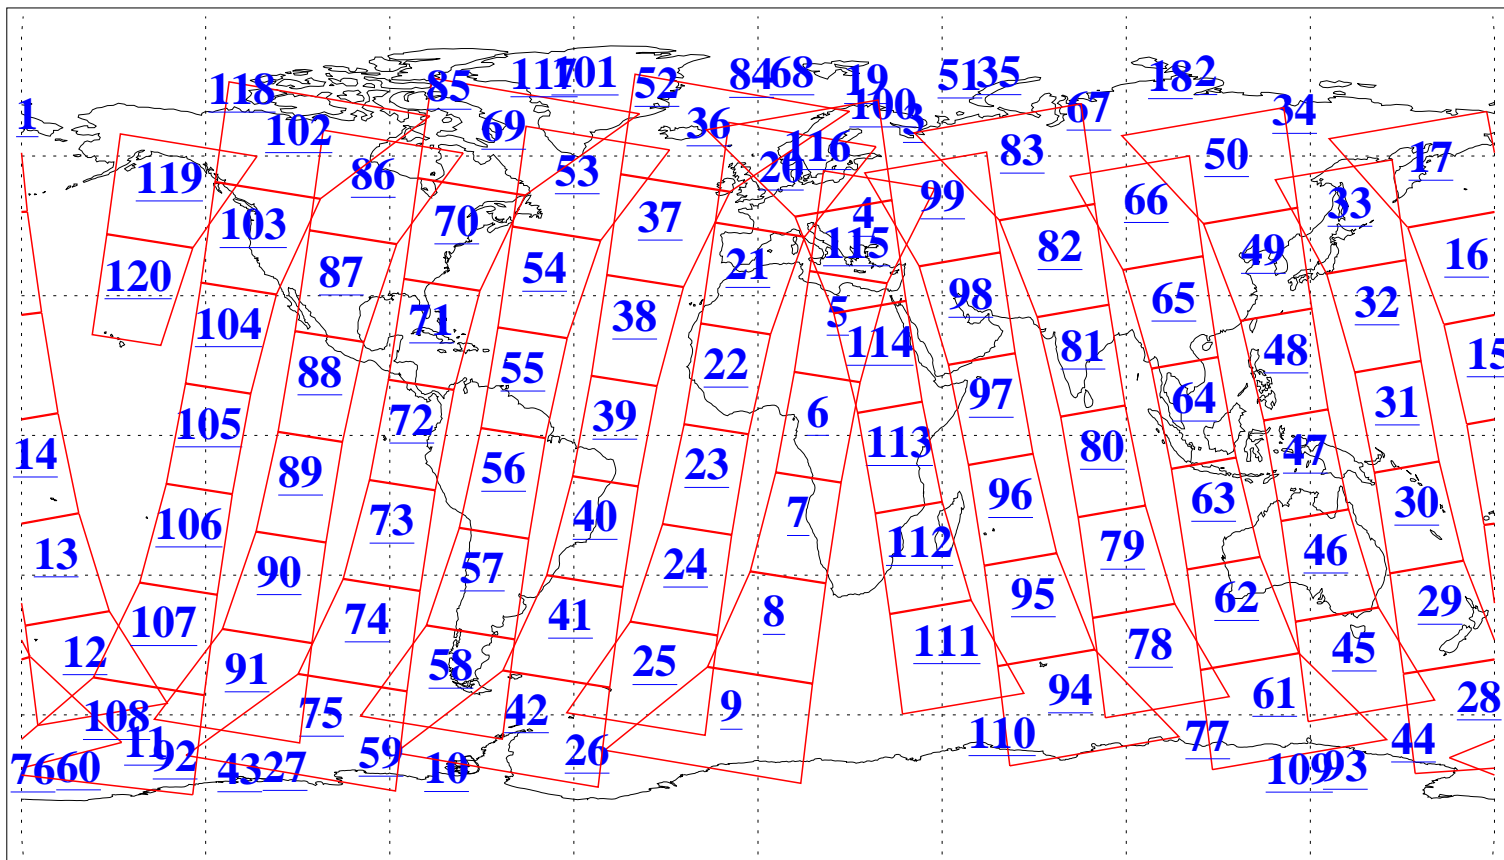

L1B Availability  
AMSU Granules: 240  
HSB Granules: 0  
AIRS Granules: 240

29 Feb 2016  
DoY 60  
Aqua Day 5049  
Granules: 1 to 120

Granules: 121 to 240

Legend: AMSU Available, HSB Available, AIRS Available

L1B Availability  
AMSU Granules: 240  
HSB Granules: 0  
AIRS Granules: 240

29 Feb 2016  
DoY 60  
Aqua Day 5049

Ascending Granules

Descending Granules

Legend: AMSU Available, HSB Available, AIRS Available

L1B Availability  
 AMSU Granules: 240  
 HSB Granules: 0  
 AIRS Granules: 240

29 Feb 2016  
 DoY 60  
 Aqua Day 5049

Northern Hemisphere Granules

Southern Hemisphere Granules

Legend: AMSU Available, HSB Available, AIRS Available