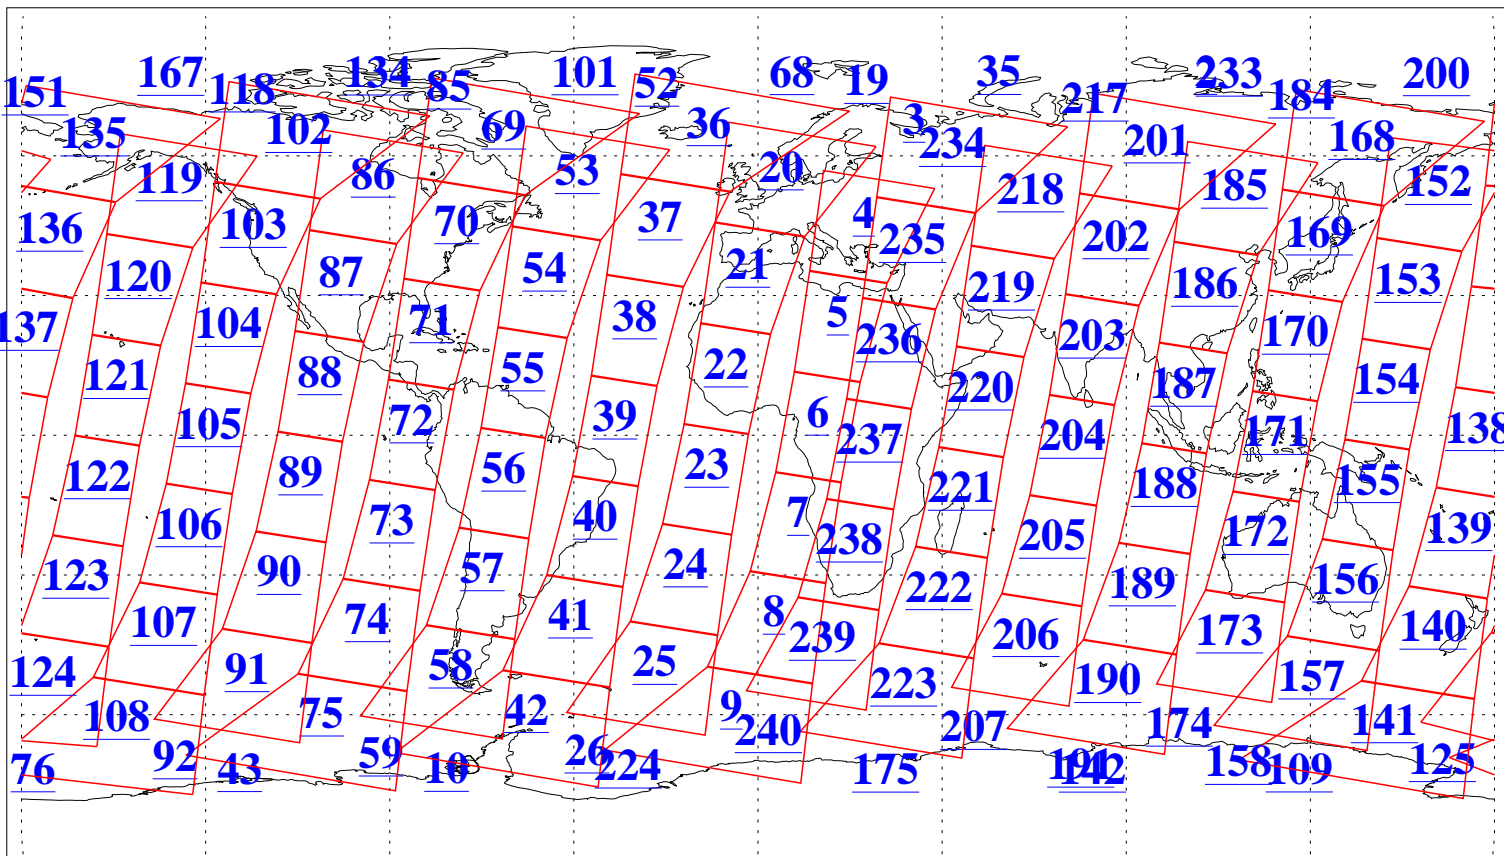

L1B Availability  
AMSU Granules: 240  
HSB Granules: 0  
AIRS Granules: 240

29 Feb 2016  
DoY 60  
Aqua Day 5049  
Granules: 1 to 120

Granules: 121 to 240

Legend: AMSU Available, HSB Available, AIRS Available

L1B Availability  
AMSU Granules: 240  
HSB Granules: 0  
AIRS Granules: 240

29 Feb 2016  
DoY 60  
Aqua Day 5049

Ascending Granules

Descending Granules

Legend: AMSU Available, HSB Available, AIRS Available

L1B Availability  
 AMSU Granules: 240  
 HSB Granules: 0  
 AIRS Granules: 240

29 Feb 2016  
 DoY 60  
 Aqua Day 5049

Northern Hemisphere Granules

Southern Hemisphere Granules

Legend: AMSU Available, HSB Available, AIRS Available