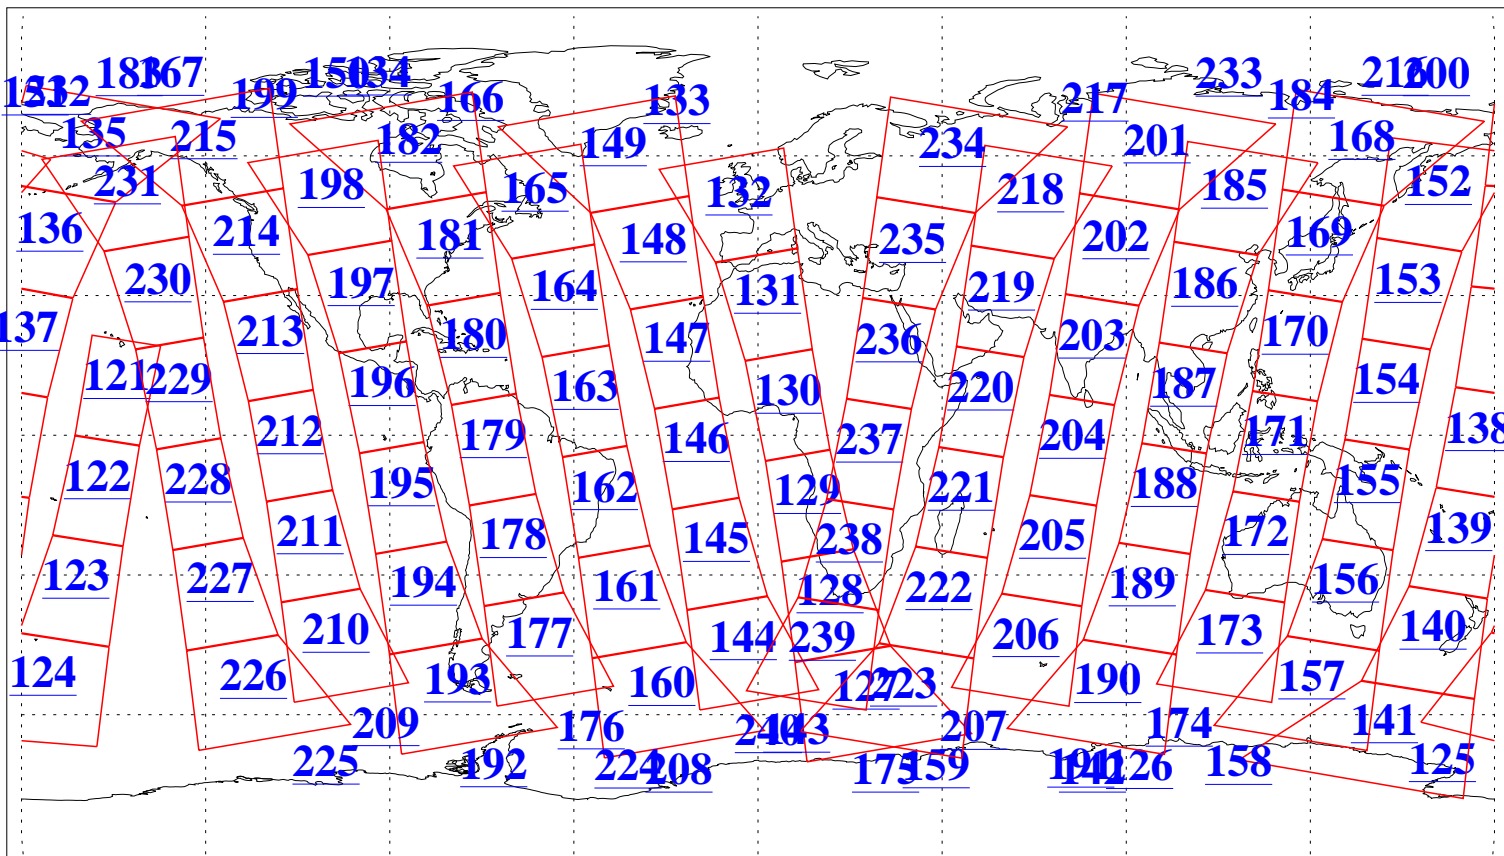

L1B Availability  
AMSU Granules: 240  
HSB Granules: 0  
AIRS Granules: 240

29 Feb 2016  
DoY 60  
Aqua Day 5049  
Granules: 1 to 120

Granules: 121 to 240

Legend: AMSU Available, HSB Available, AIRS Available

L1B Availability  
AMSU Granules: 240  
HSB Granules: 0  
AIRS Granules: 240

29 Feb 2016  
DoY 60  
Aqua Day 5049

Ascending Granules

Descending Granules

Legend: AMSU Available, HSB Available, AIRS Available

L1B Availability  
 AMSU Granules: 240  
 HSB Granules: 0  
 AIRS Granules: 240

29 Feb 2016  
 DoY 60  
 Aqua Day 5049

Northern Hemisphere Granules

Southern Hemisphere Granules

Legend: AMSU Available, HSB Available, AIRS Available