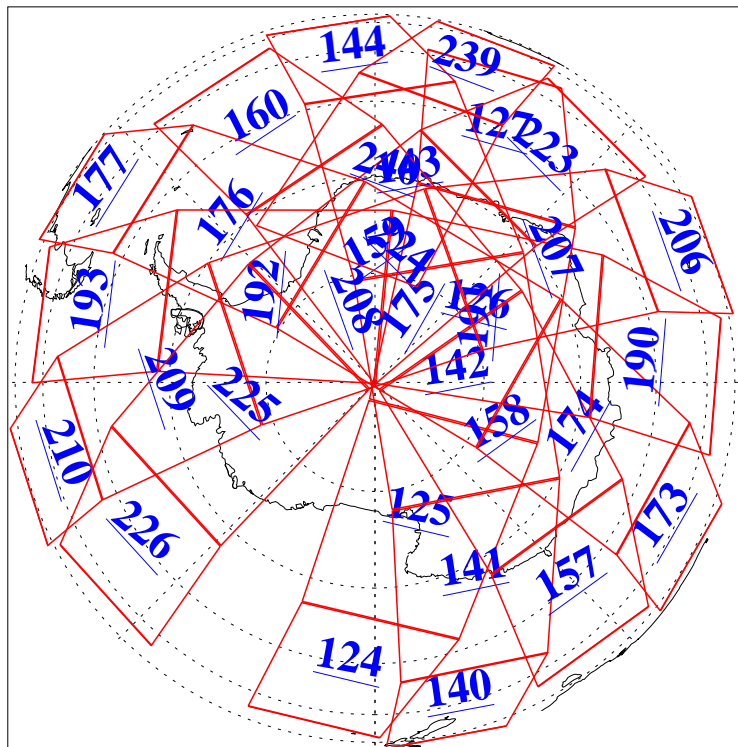

L1B Availability  
AMSU Granules: 240  
HSB Granules: 0  
AIRS Granules: 240

29 Feb 2016  
DoY 60  
Aqua Day 5049  
Granules: 1 to 120

Granules: 121 to 240

Legend: AMSU Available, HSB Available, AIRS Available

L1B Availability  
AMSU Granules: 240  
HSB Granules: 0  
AIRS Granules: 240

29 Feb 2016  
DoY 60  
Aqua Day 5049

Ascending Granules

Descending Granules

Legend: AMSU Available, HSB Available, AIRS Available

L1B Availability  
 AMSU Granules: 240  
 HSB Granules: 0  
 AIRS Granules: 240

29 Feb 2016  
 DoY 60  
 Aqua Day 5049

Northern Hemisphere Granules

Southern Hemisphere Granules

Legend: AMSU Available, HSB Available, AIRS Available