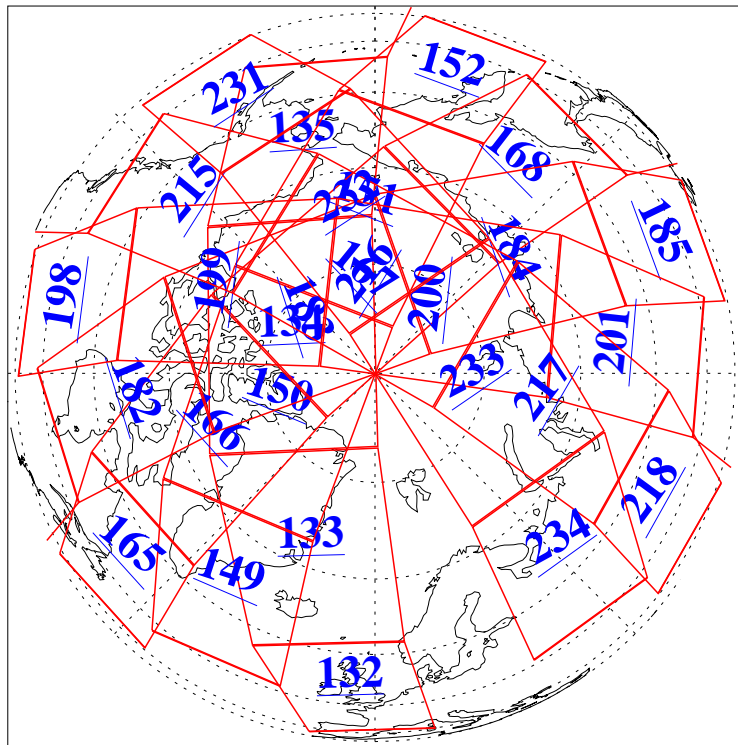

L1B Availability  
AMSU Granules: 240  
HSB Granules: 0  
AIRS Granules: 240

29 Feb 2016  
DoY 60  
Aqua Day 5049  
Granules: 1 to 120

Granules: 121 to 240

Legend: AMSU Available, HSB Available, AIRS Available

L1B Availability  
AMSU Granules: 240  
HSB Granules: 0  
AIRS Granules: 240

29 Feb 2016  
DoY 60  
Aqua Day 5049

Ascending Granules

Descending Granules

Legend: AMSU Available, HSB Available, AIRS Available

L1B Availability  
 AMSU Granules: 240  
 HSB Granules: 0  
 AIRS Granules: 240

29 Feb 2016  
 DoY 60  
 Aqua Day 5049

Northern Hemisphere Granules

Southern Hemisphere Granules

Legend: AMSU Available, HSB Available, AIRS Available