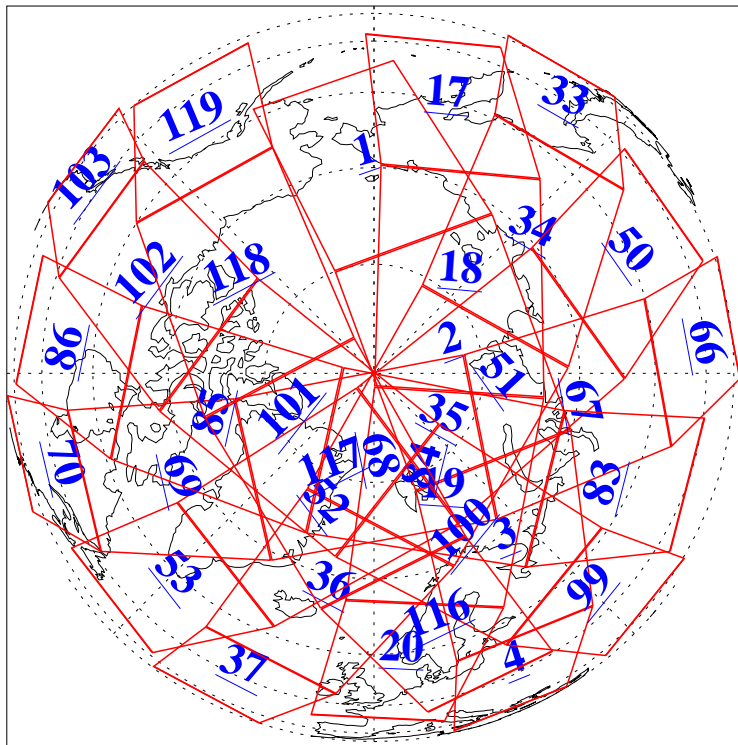

L1B Availability  
AMSU Granules: 240  
HSB Granules: 0  
AIRS Granules: 240

29 Feb 2016  
DoY 60  
Aqua Day 5049  
Granules: 1 to 120

Granules: 121 to 240

Legend: AMSU Available, HSB Available, AIRS Available

L1B Availability  
AMSU Granules: 240  
HSB Granules: 0  
AIRS Granules: 240

29 Feb 2016  
DoY 60  
Aqua Day 5049

Ascending Granules

Descending Granules

Legend: AMSU Available, HSB Available, AIRS Available

L1B Availability  
 AMSU Granules: 240  
 HSB Granules: 0  
 AIRS Granules: 240

29 Feb 2016  
 DoY 60  
 Aqua Day 5049

Northern Hemisphere Granules

Southern Hemisphere Granules

Legend: AMSU Available, HSB Available, AIRS Available