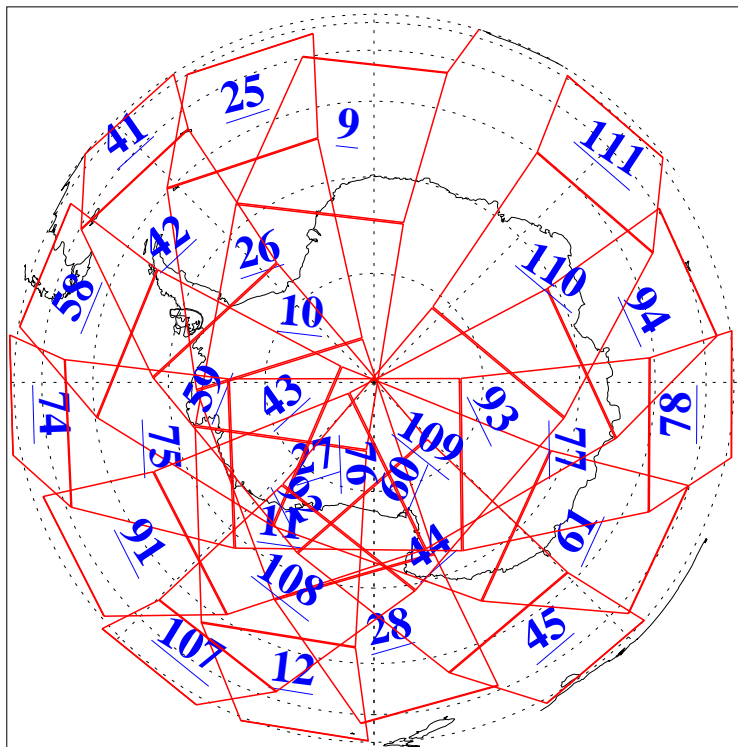

L1B Availability  
AMSU Granules: 240  
HSB Granules: 0  
AIRS Granules: 240

29 Feb 2016  
DoY 60  
Aqua Day 5049  
Granules: 1 to 120

Granules: 121 to 240

Legend: AMSU Available, HSB Available, AIRS Available

L1B Availability  
AMSU Granules: 240  
HSB Granules: 0  
AIRS Granules: 240

29 Feb 2016  
DoY 60  
Aqua Day 5049

Ascending Granules

Descending Granules

Legend: AMSU Available, HSB Available, AIRS Available

L1B Availability  
 AMSU Granules: 240  
 HSB Granules: 0  
 AIRS Granules: 240

29 Feb 2016  
 DoY 60  
 Aqua Day 5049

Northern Hemisphere Granules

Southern Hemisphere Granules

Legend: AMSU Available, HSB Available, AIRS Available