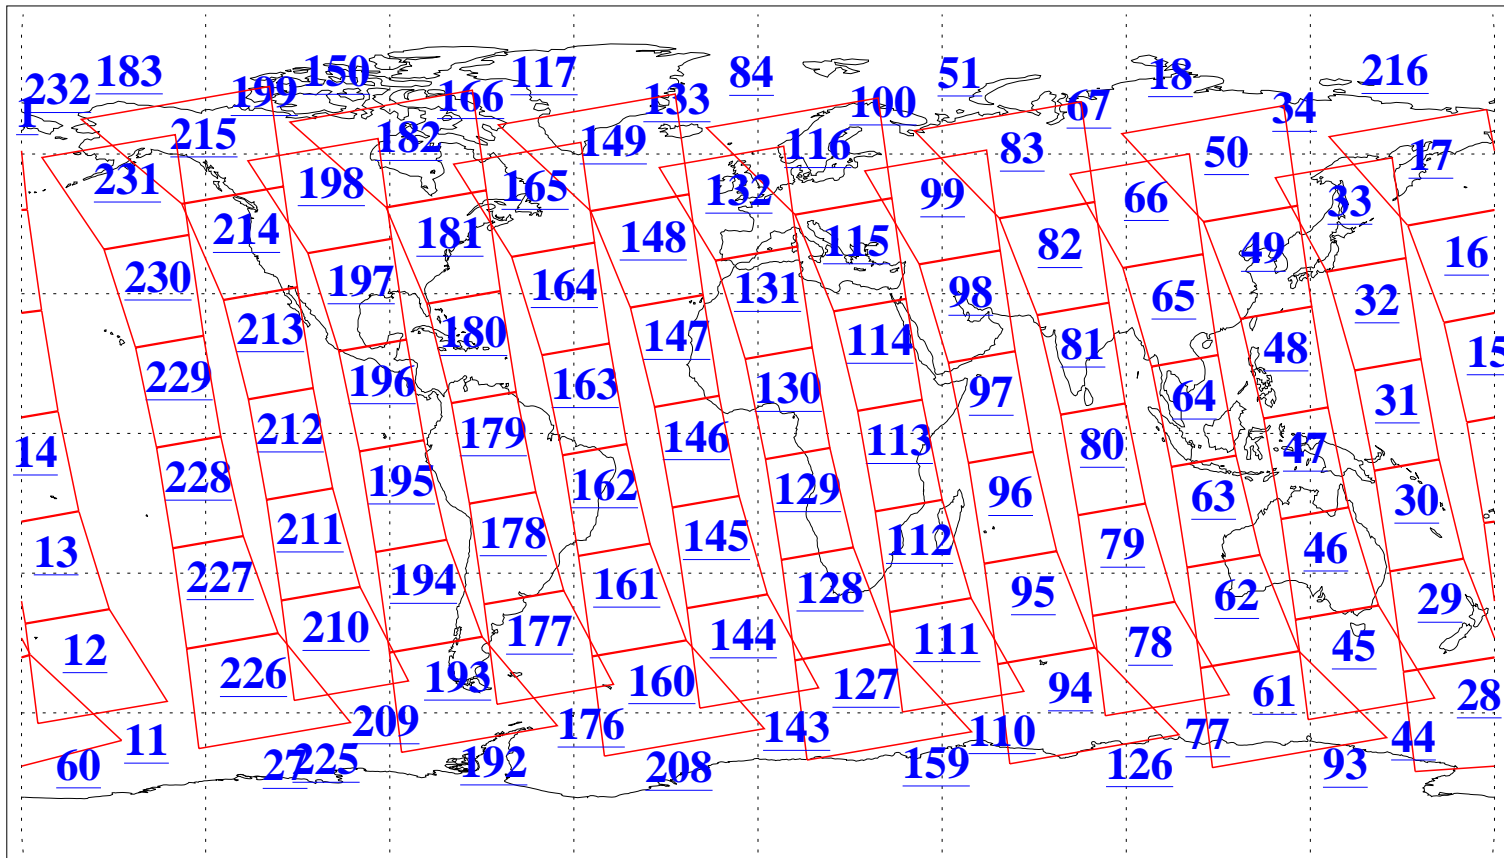

L1B Availability  
AMSU Granules: 240  
HSB Granules: 0  
AIRS Granules: 240

29 Feb 2016  
DoY 60  
Aqua Day 5049  
Granules: 1 to 120

Granules: 121 to 240

Legend: AMSU Available, HSB Available, AIRS Available

L1B Availability  
AMSU Granules: 240  
HSB Granules: 0  
AIRS Granules: 240

29 Feb 2016  
DoY 60  
Aqua Day 5049

Ascending Granules

Descending Granules

Legend: AMSU Available, HSB Available, AIRS Available

L1B Availability  
 AMSU Granules: 240  
 HSB Granules: 0  
 AIRS Granules: 240

29 Feb 2016  
 DoY 60  
 Aqua Day 5049

Northern Hemisphere Granules

Southern Hemisphere Granules

Legend: AMSU Available, HSB Available, AIRS Available