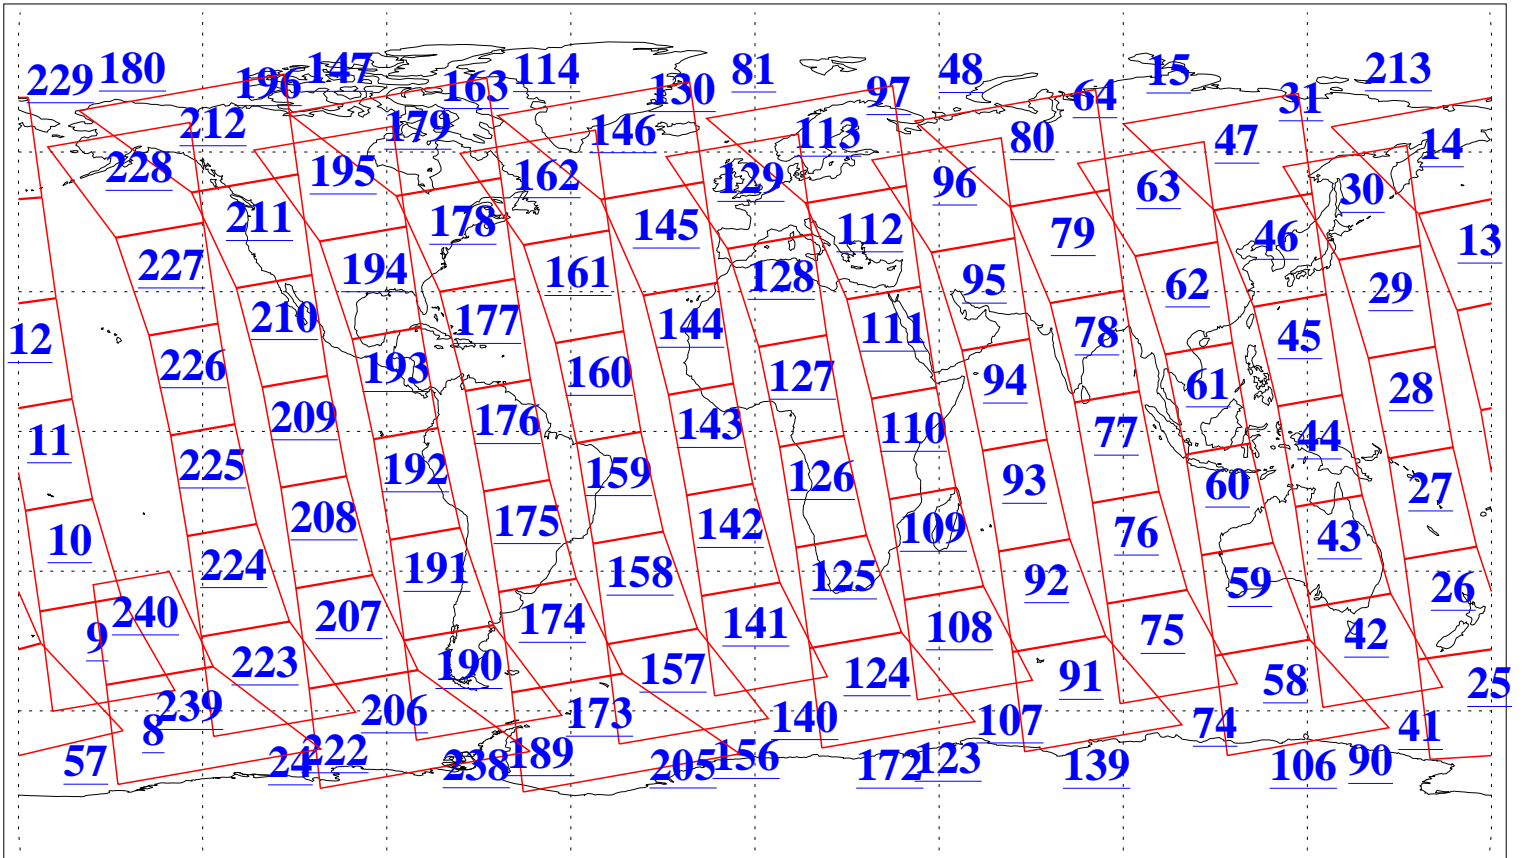

L1B Availability
AMSU Granules: 240
HSB Granules: 0
AIRS Granules: 240

24 Feb 2016
DoY 55
Aqua Day 5044
Granules: 1 to 120

Granules: 121 to 240

Legend: AMSU Available, HSB Available, AIRS Available

L1B Availability
AMSU Granules: 240
HSB Granules: 0
AIRS Granules: 240

24 Feb 2016
DoY 55
Aqua Day 5044

Ascending Granules

Descending Granules

Legend: AMSU Available, HSB Available, AIRS Available

L1B Availability
 AMSU Granules: 240
 HSB Granules: 0
 AIRS Granules: 240

24 Feb 2016
 DoY 55
 Aqua Day 5044

Northern Hemisphere Granules

Southern Hemisphere Granules

Legend: AMSU Available, HSB Available, AIRS Available