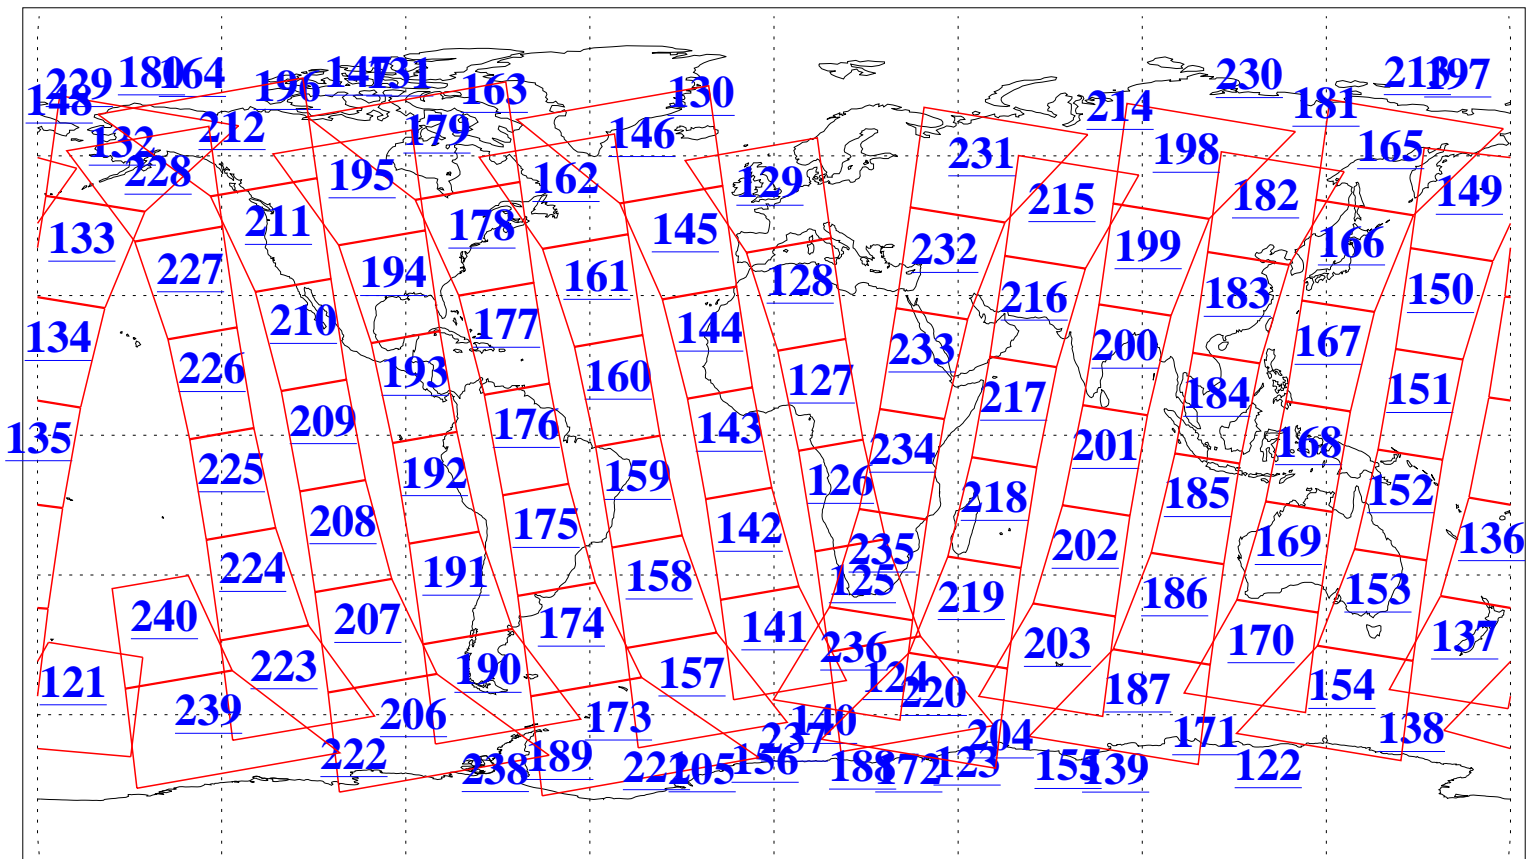

L1B Availability
AMSU Granules: 240
HSB Granules: 0
AIRS Granules: 240

24 Feb 2016
DoY 55
Aqua Day 5044
Granules: 1 to 120

Granules: 121 to 240

Legend: AMSU Available, HSB Available, AIRS Available

L1B Availability
AMSU Granules: 240
HSB Granules: 0
AIRS Granules: 240

24 Feb 2016
DoY 55
Aqua Day 5044

Ascending Granules

Descending Granules

Legend: AMSU Available, HSB Available, AIRS Available

L1B Availability
 AMSU Granules: 240
 HSB Granules: 0
 AIRS Granules: 240

24 Feb 2016
 DoY 55
 Aqua Day 5044

Northern Hemisphere Granules

Southern Hemisphere Granules

Legend: AMSU Available, HSB Available, AIRS Available