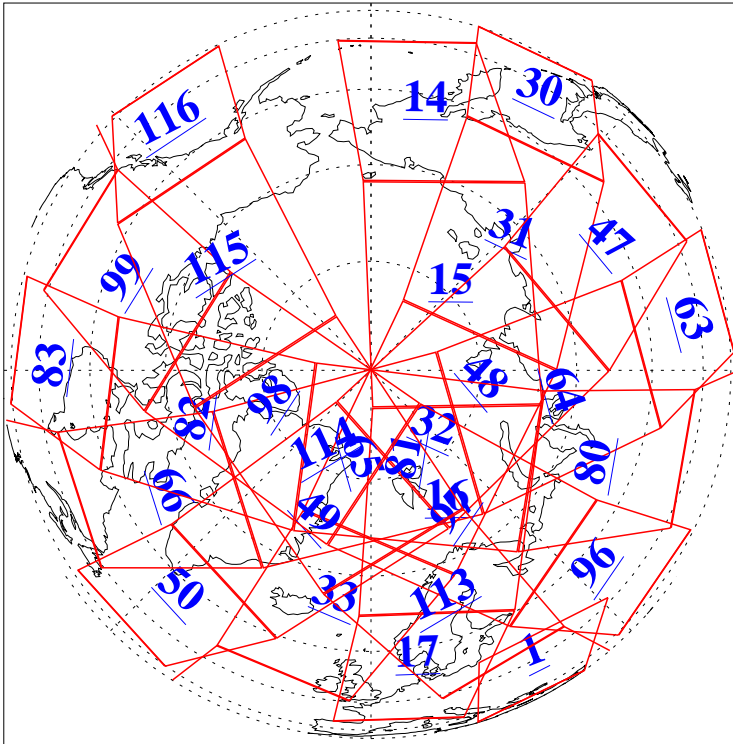

L1B Availability
AMSU Granules: 240
HSB Granules: 0
AIRS Granules: 240

24 Feb 2016
DoY 55
Aqua Day 5044
Granules: 1 to 120

Granules: 121 to 240

Legend: AMSU Available, HSB Available, AIRS Available

L1B Availability
AMSU Granules: 240
HSB Granules: 0
AIRS Granules: 240

24 Feb 2016
DoY 55
Aqua Day 5044

Ascending Granules

Descending Granules

Legend: AMSU Available, HSB Available, AIRS Available

L1B Availability
 AMSU Granules: 240
 HSB Granules: 0
 AIRS Granules: 240

24 Feb 2016
 DoY 55
 Aqua Day 5044

Northern Hemisphere Granules

Southern Hemisphere Granules

Legend: AMSU Available, HSB Available, AIRS Available