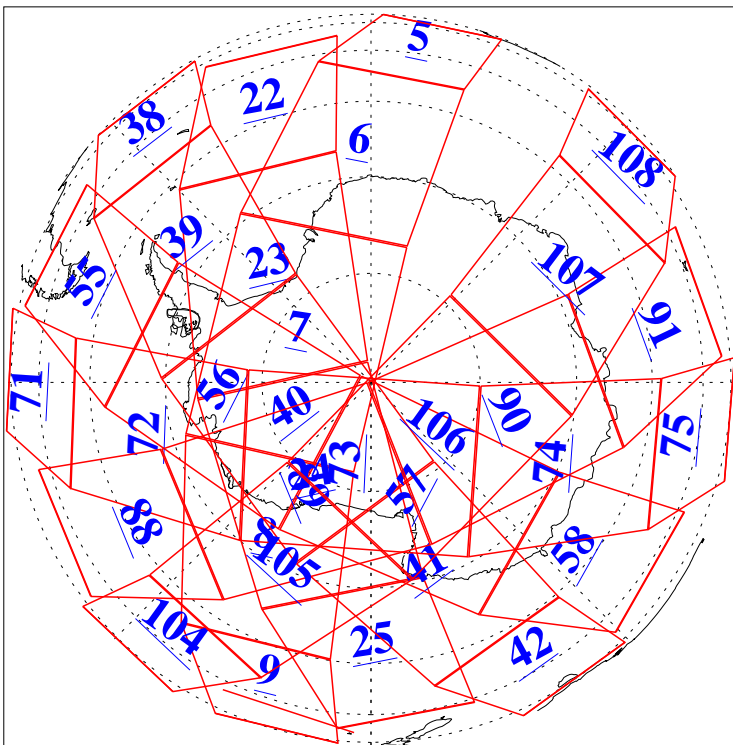

L1B Availability
AMSU Granules: 240
HSB Granules: 0
AIRS Granules: 240

24 Feb 2016
DoY 55
Aqua Day 5044
Granules: 1 to 120

Granules: 121 to 240

Legend: AMSU Available, HSB Available, AIRS Available

L1B Availability
AMSU Granules: 240
HSB Granules: 0
AIRS Granules: 240

24 Feb 2016
DoY 55
Aqua Day 5044

Ascending Granules

Descending Granules

Legend: AMSU Available, HSB Available, AIRS Available

L1B Availability
 AMSU Granules: 240
 HSB Granules: 0
 AIRS Granules: 240

24 Feb 2016
 DoY 55
 Aqua Day 5044

Northern Hemisphere Granules

Southern Hemisphere Granules

Legend: AMSU Available, HSB Available, AIRS Available