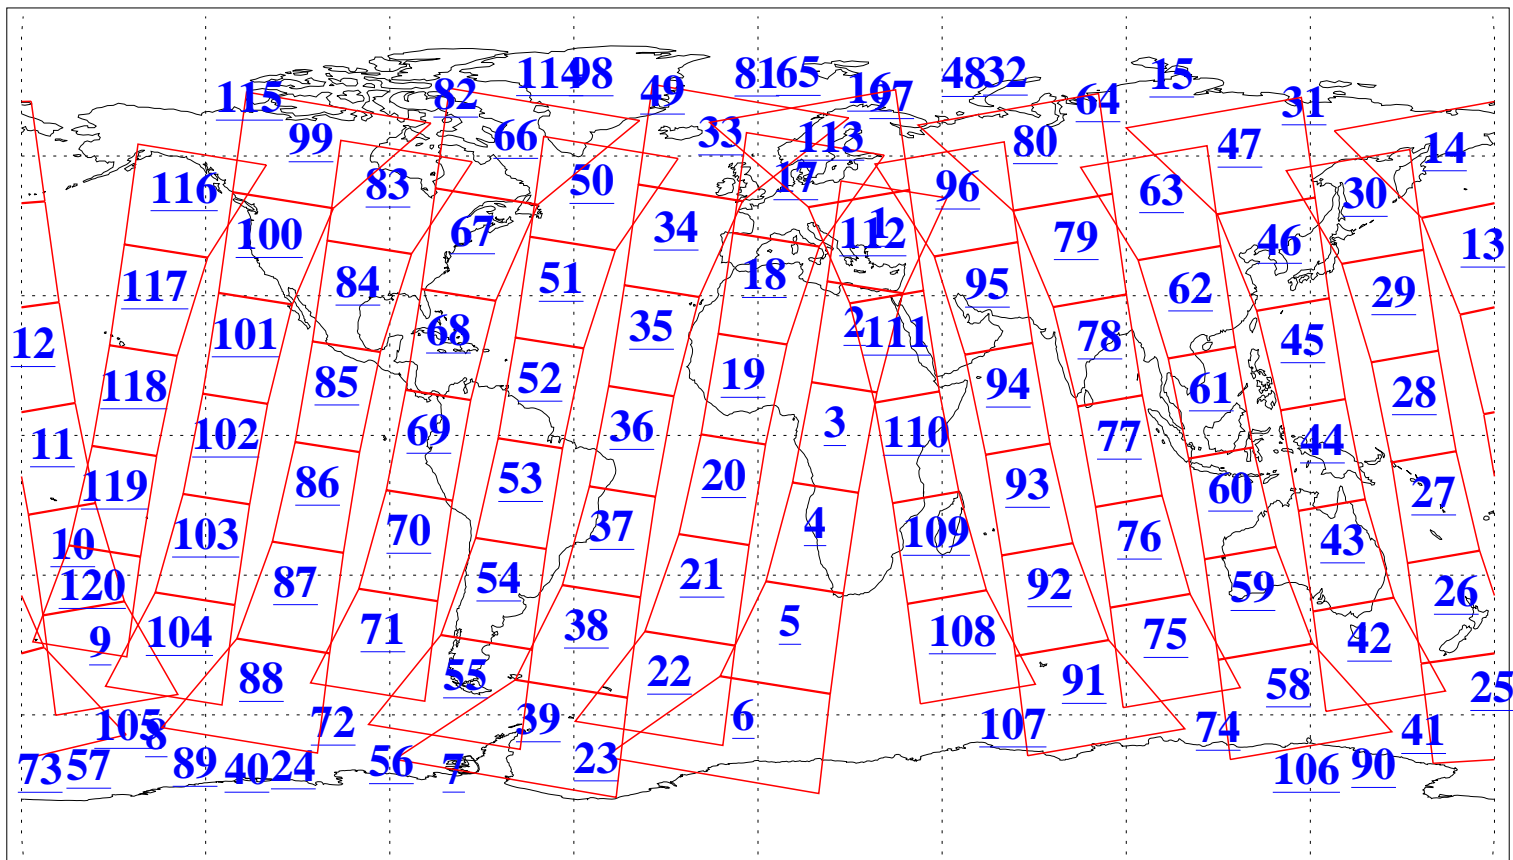

L1B Availability
AMSU Granules: 240
HSB Granules: 0
AIRS Granules: 240

24 Feb 2016
DoY 55
Aqua Day 5044
Granules: 1 to 120

Granules: 121 to 240

Legend: AMSU Available, HSB Available, AIRS Available

L1B Availability
AMSU Granules: 240
HSB Granules: 0
AIRS Granules: 240

24 Feb 2016
DoY 55
Aqua Day 5044

Ascending Granules

Descending Granules

Legend: AMSU Available, HSB Available, AIRS Available

L1B Availability
 AMSU Granules: 240
 HSB Granules: 0
 AIRS Granules: 240

24 Feb 2016
 DoY 55
 Aqua Day 5044

Northern Hemisphere Granules

Southern Hemisphere Granules

Legend: AMSU Available, HSB Available, AIRS Available