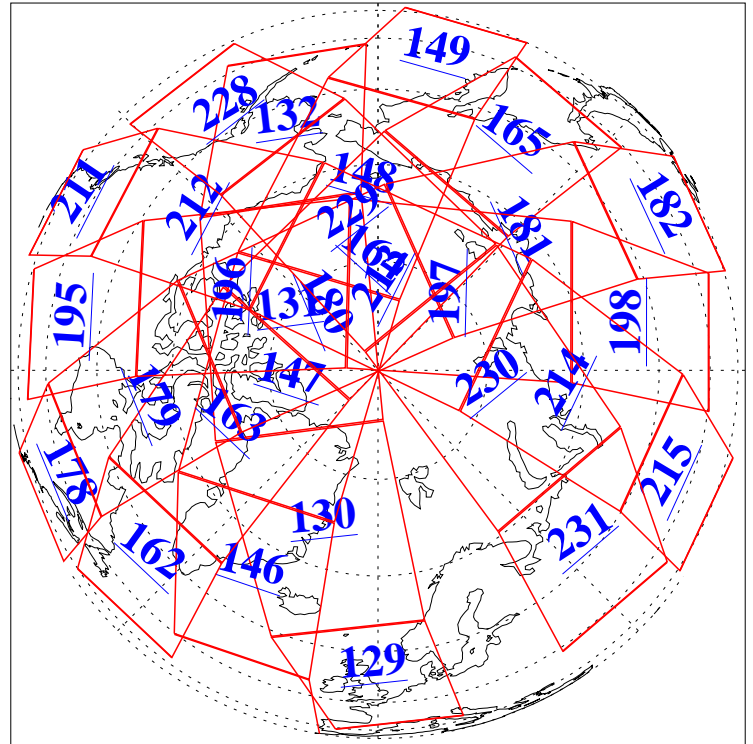

L1B Availability
AMSU Granules: 240
HSB Granules: 0
AIRS Granules: 240

24 Feb 2016
DoY 55
Aqua Day 5044
Granules: 1 to 120

Granules: 121 to 240

Legend: AMSU Available, HSB Available, AIRS Available

L1B Availability
AMSU Granules: 240
HSB Granules: 0
AIRS Granules: 240

24 Feb 2016
DoY 55
Aqua Day 5044

Ascending Granules

Descending Granules

Legend: AMSU Available, HSB Available, AIRS Available

L1B Availability
 AMSU Granules: 240
 HSB Granules: 0
 AIRS Granules: 240

24 Feb 2016
 DoY 55
 Aqua Day 5044

Northern Hemisphere Granules

Southern Hemisphere Granules

Legend: AMSU Available, HSB Available, AIRS Available