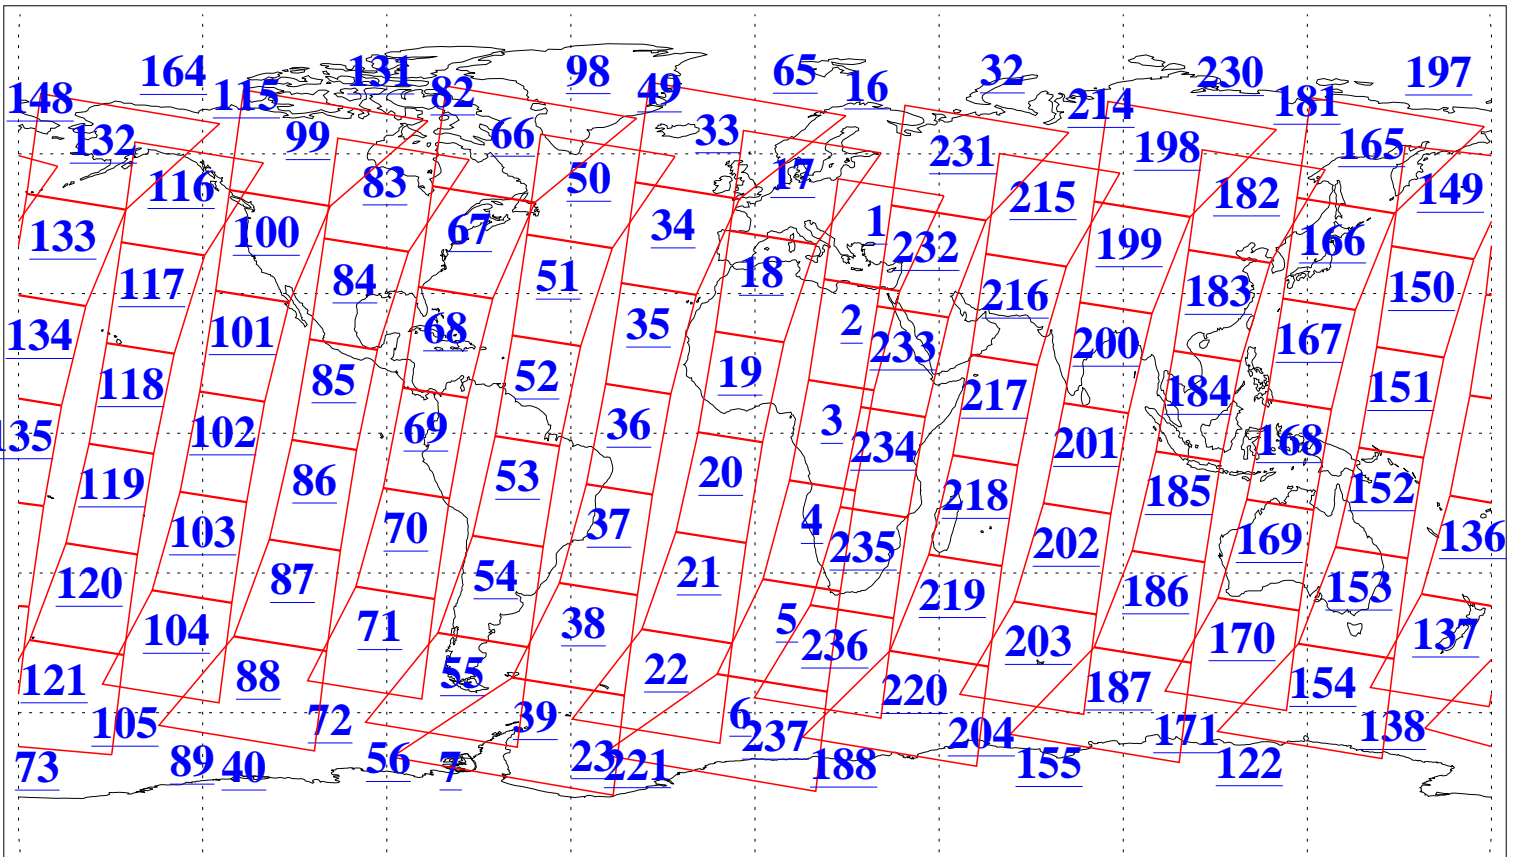

L1B Availability
AMSU Granules: 240
HSB Granules: 0
AIRS Granules: 240

24 Feb 2016
DoY 55
Aqua Day 5044
Granules: 1 to 120

Granules: 121 to 240

Legend: AMSU Available, HSB Available, AIRS Available

L1B Availability
AMSU Granules: 240
HSB Granules: 0
AIRS Granules: 240

24 Feb 2016
DoY 55
Aqua Day 5044

Ascending Granules

Descending Granules

Legend: AMSU Available, HSB Available, AIRS Available

L1B Availability
 AMSU Granules: 240
 HSB Granules: 0
 AIRS Granules: 240

24 Feb 2016
 DoY 55
 Aqua Day 5044

Northern Hemisphere Granules

Southern Hemisphere Granules

Legend: AMSU Available, HSB Available, AIRS Available