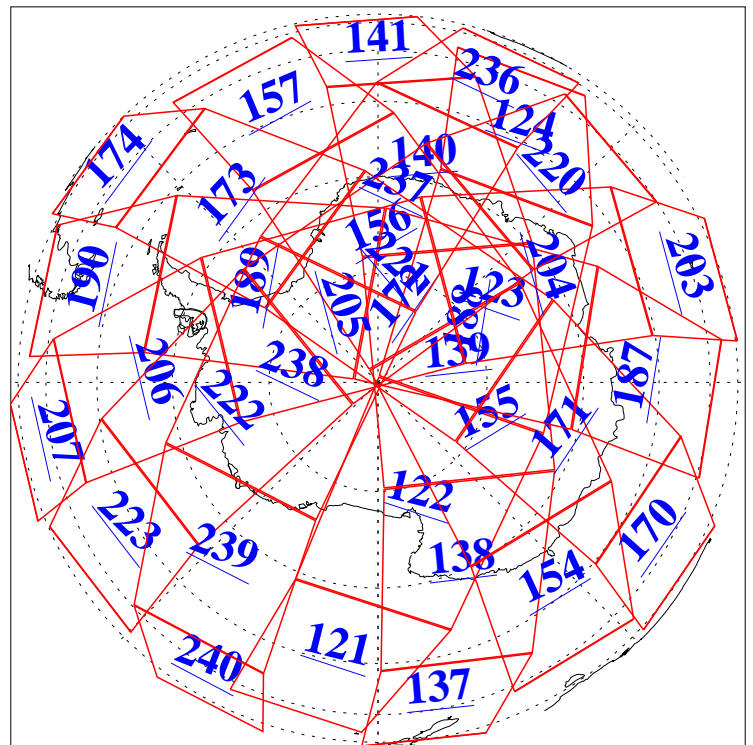

L1B Availability
AMSU Granules: 240
HSB Granules: 0
AIRS Granules: 240

24 Feb 2016
DoY 55
Aqua Day 5044
Granules: 1 to 120

Granules: 121 to 240

Legend: AMSU Available, HSB Available, AIRS Available

L1B Availability
AMSU Granules: 240
HSB Granules: 0
AIRS Granules: 240

24 Feb 2016
DoY 55
Aqua Day 5044

Ascending Granules

Descending Granules

Legend: AMSU Available, HSB Available, AIRS Available

L1B Availability
 AMSU Granules: 240
 HSB Granules: 0
 AIRS Granules: 240

24 Feb 2016
 DoY 55
 Aqua Day 5044

Northern Hemisphere Granules

Southern Hemisphere Granules

Legend: AMSU Available, HSB Available, AIRS Available