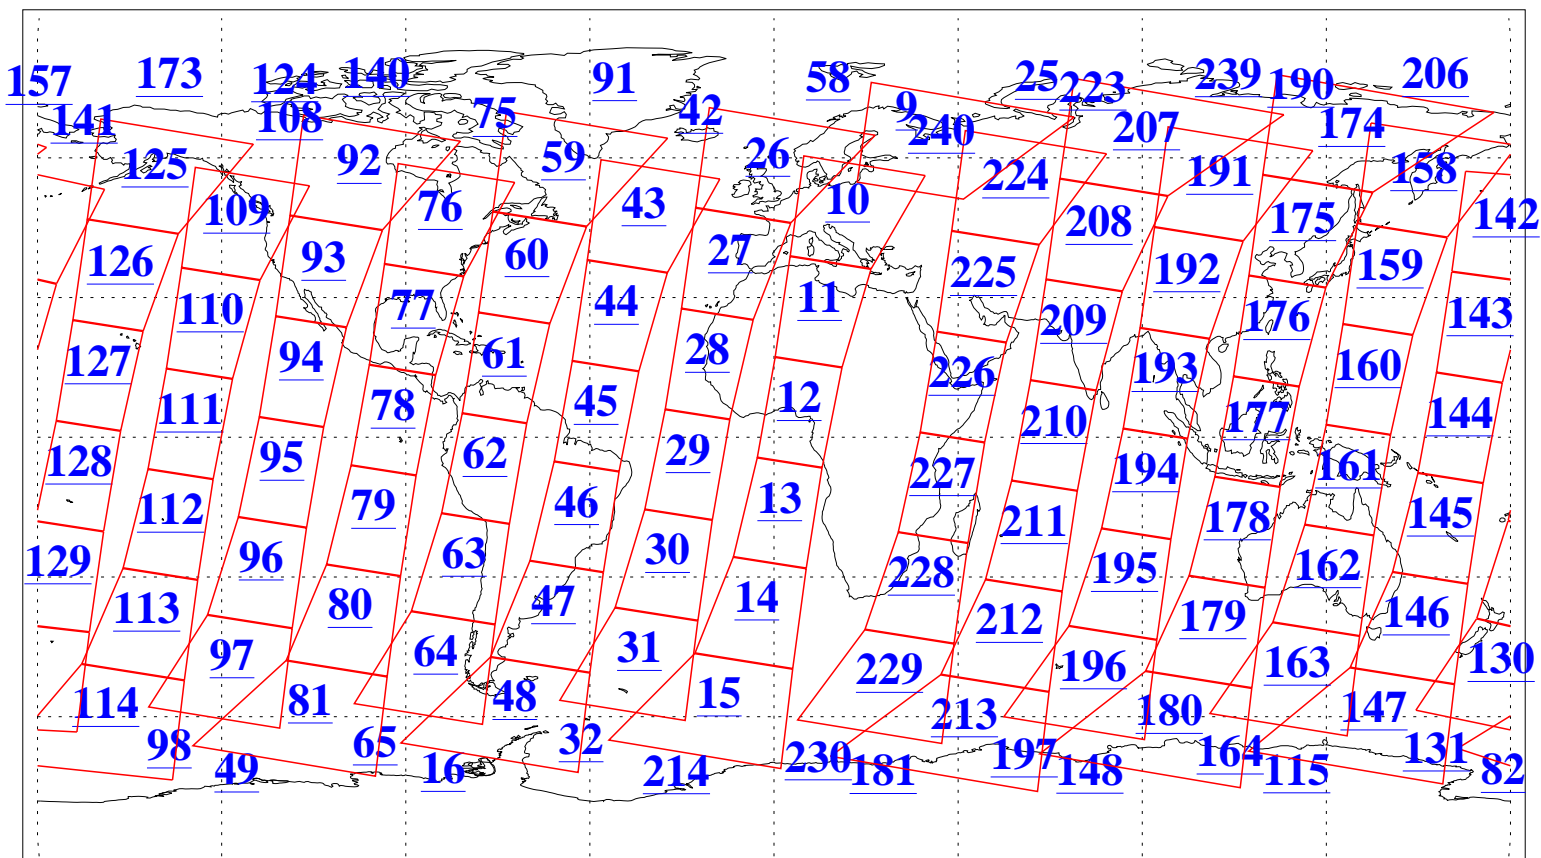

L1B Availability
AMSU Granules: 240
HSB Granules: 0
AIRS Granules: 240

23 Feb 2016
DoY 54
Aqua Day 5043
Granules: 1 to 120

Granules: 121 to 240

Legend: AMSU Available, *HSB Available*, **AIRS Available**

L1B Availability
AMSU Granules: 240
HSB Granules: 0
AIRS Granules: 240

23 Feb 2016
DoY 54
Aqua Day 5043
Ascending Granules

Descending Granules

Legend: AMSU Available, HSB Available, AIRS Available

L1B Availability
 AMSU Granules: 240
 HSB Granules: 0
 AIRS Granules: 240