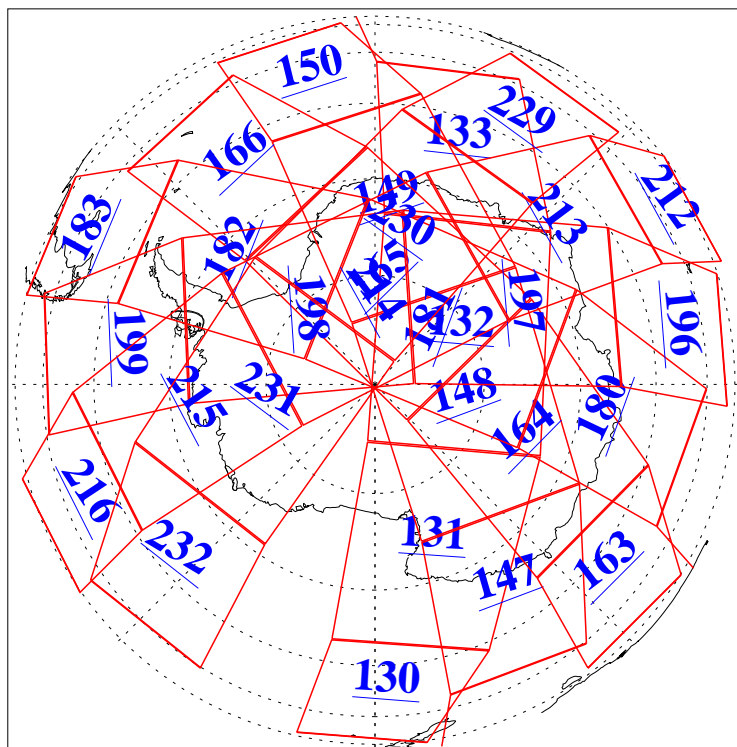

Legend: AMSU Available, HSB Available, AIRS Available