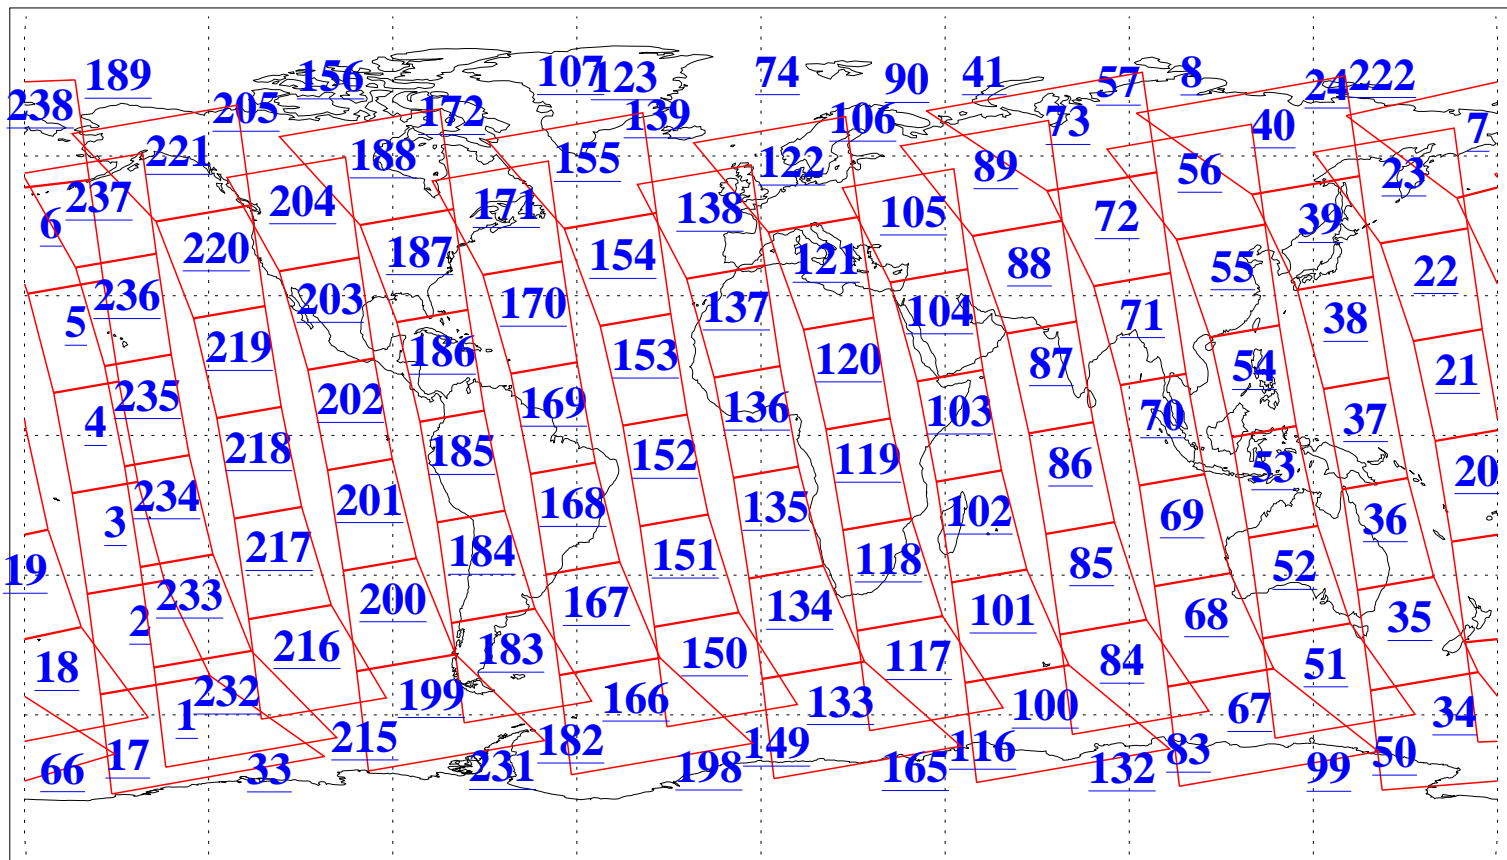

L1B Availability
AMSU Granules: 240
HSB Granules: 0
AIRS Granules: 240

23 Feb 2016
DoY 54
Aqua Day 5043
Granules: 1 to 120

Granules: 121 to 240

Legend: AMSU Available, *HSB Available*, **AIRS Available**

L1B Availability
AMSU Granules: 240
HSB Granules: 0
AIRS Granules: 240

23 Feb 2016
DoY 54
Aqua Day 5043
Ascending Granules

Descending Granules

Legend: AMSU Available, HSB Available, AIRS Available

L1B Availability
 AMSU Granules: 240
 HSB Granules: 0
 AIRS Granules: 240