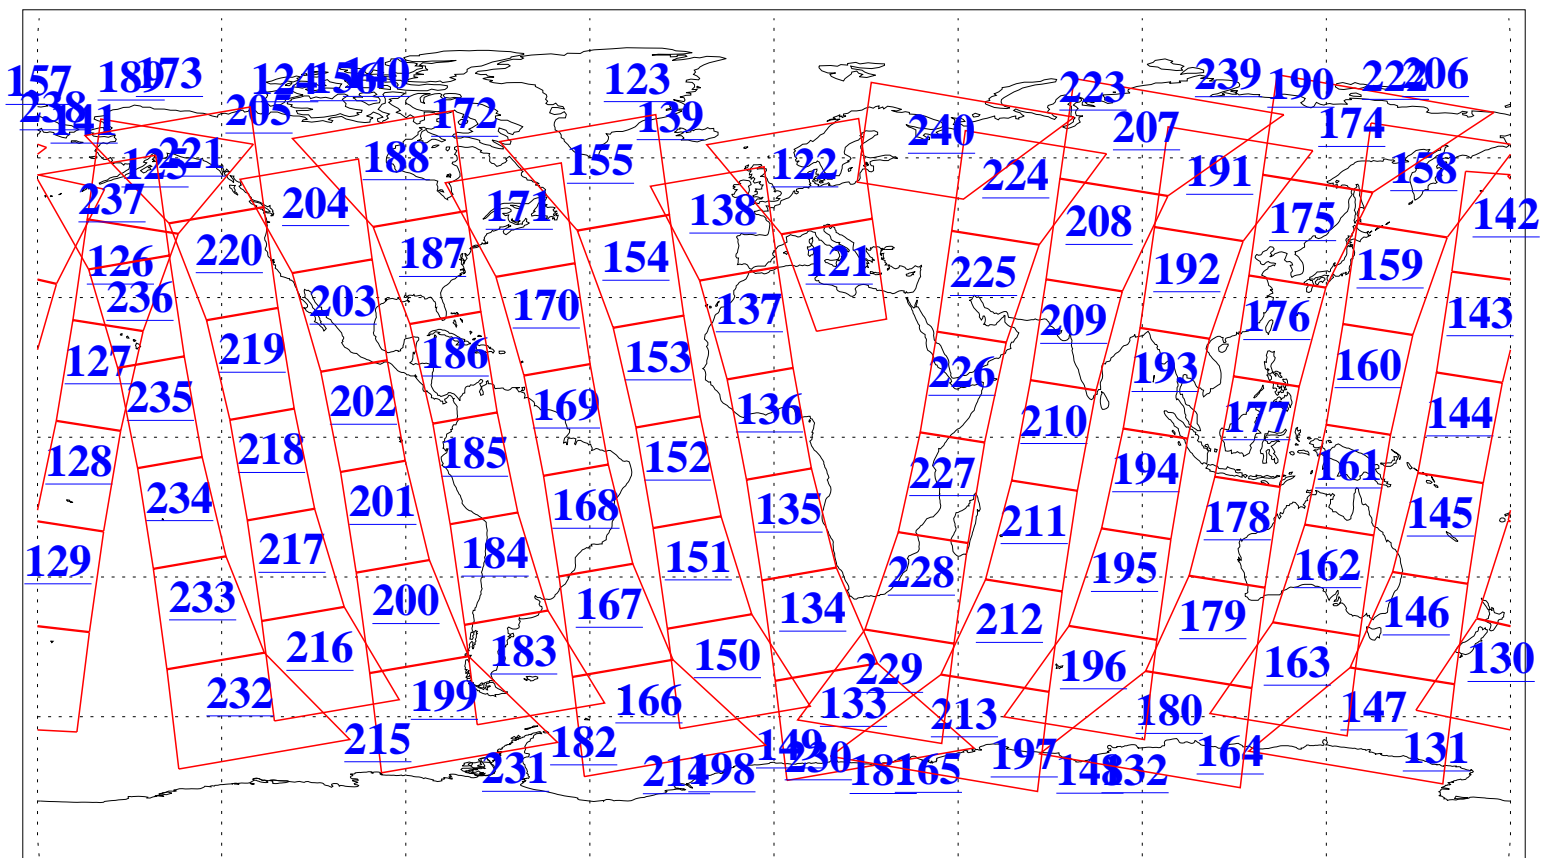

L1B Availability
AMSU Granules: 240
HSB Granules: 0
AIRS Granules: 240

23 Feb 2016
DoY 54
Aqua Day 5043
Granules: 1 to 120

Granules: 121 to 240

Legend: AMSU Available, *HSB Available*, **AIRS Available**

L1B Availability
AMSU Granules: 240
HSB Granules: 0
AIRS Granules: 240

23 Feb 2016
DoY 54
Aqua Day 5043
Ascending Granules

Descending Granules

Legend: AMSU Available, HSB Available, AIRS Available

L1B Availability
 AMSU Granules: 240
 HSB Granules: 0
 AIRS Granules: 240