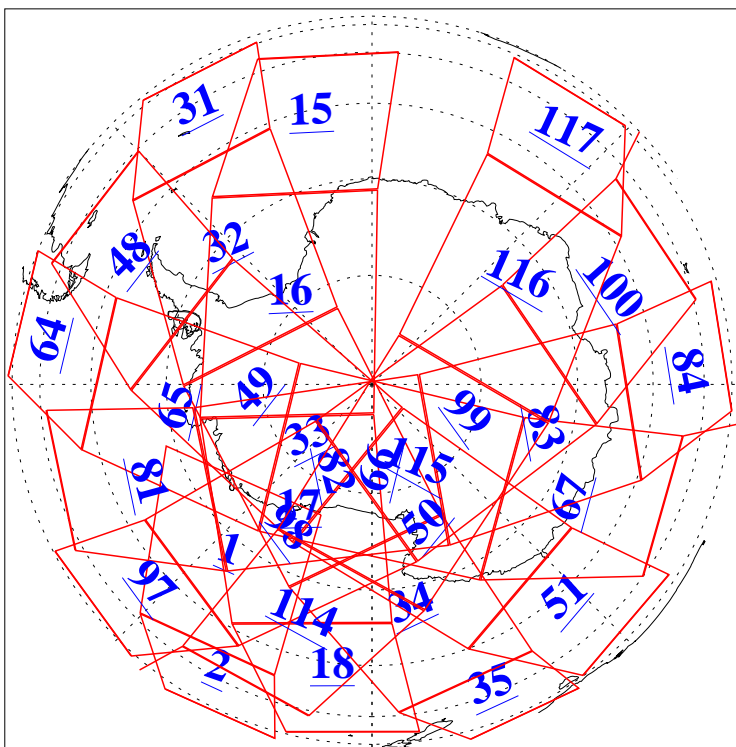

L1B Availability
AMSU Granules: 240
HSB Granules: 0
AIRS Granules: 240

23 Feb 2016
DoY 54
Aqua Day 5043
Granules: 1 to 120

Granules: 121 to 240

Legend: AMSU Available, *HSB Available*, **AIRS Available**

L1B Availability
AMSU Granules: 240
HSB Granules: 0
AIRS Granules: 240

23 Feb 2016
DoY 54
Aqua Day 5043
Ascending Granules

Descending Granules

Legend: AMSU Available, HSB Available, AIRS Available

L1B Availability
 AMSU Granules: 240
 HSB Granules: 0
 AIRS Granules: 240

23 Feb 2016
 DoY 54
 Aqua Day 5043

Northern Hemisphere Granules

Southern Hemisphere Granules

Legend: AMSU Available, HSB Available, AIRS Available