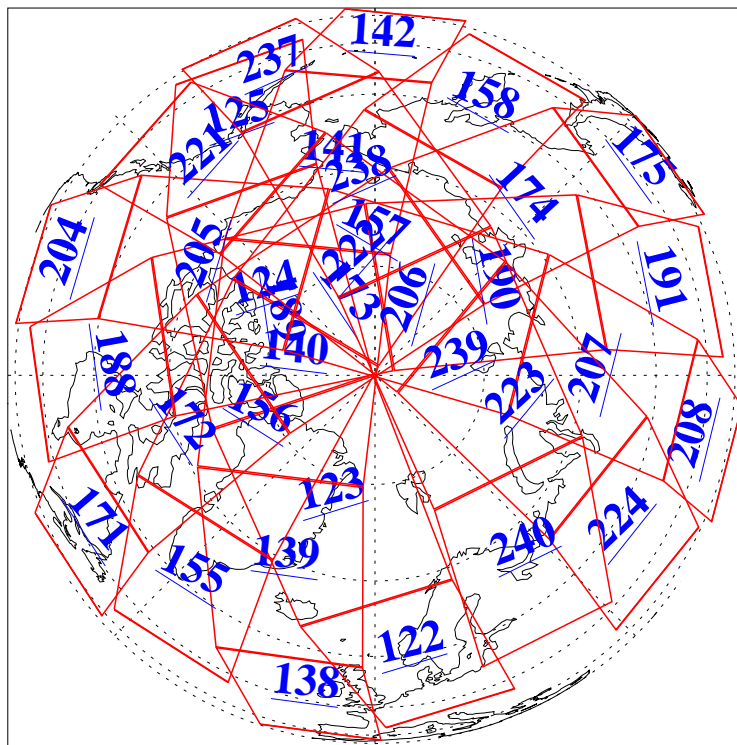

L1B Availability
AMSU Granules: 240
HSB Granules: 0
AIRS Granules: 240

23 Feb 2016
DoY 54
Aqua Day 5043
Granules: 1 to 120

Granules: 121 to 240

Legend: AMSU Available, *HSB Available*, **AIRS Available**

L1B Availability
AMSU Granules: 240
HSB Granules: 0
AIRS Granules: 240

23 Feb 2016
DoY 54
Aqua Day 5043
Ascending Granules

Descending Granules

Legend: AMSU Available, HSB Available, AIRS Available

L1B Availability
 AMSU Granules: 240
 HSB Granules: 0
 AIRS Granules: 240

23 Feb 2016
 DoY 54
 Aqua Day 5043

Northern Hemisphere Granules

Southern Hemisphere Granules

Legend: AMSU Available, HSB Available, AIRS Available