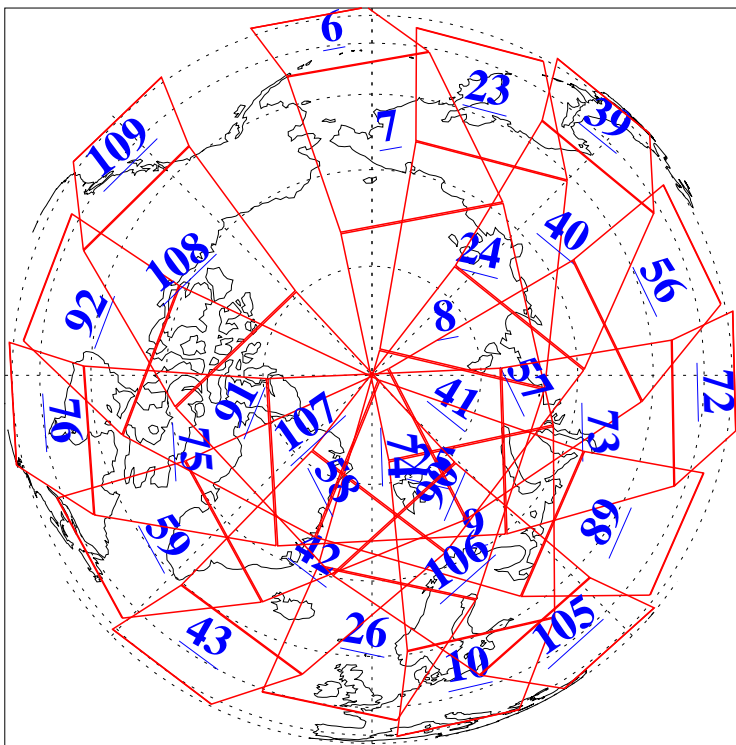

L1B Availability
AMSU Granules: 240
HSB Granules: 0
AIRS Granules: 240

23 Feb 2016
DoY 54
Aqua Day 5043
Granules: 1 to 120

Granules: 121 to 240

Legend: AMSU Available, *HSB Available*, **AIRS Available**

L1B Availability
AMSU Granules: 240
HSB Granules: 0
AIRS Granules: 240

23 Feb 2016
DoY 54
Aqua Day 5043
Ascending Granules

Descending Granules

Legend: AMSU Available, HSB Available, AIRS Available

L1B Availability
 AMSU Granules: 240
 HSB Granules: 0
 AIRS Granules: 240

23 Feb 2016
 DoY 54
 Aqua Day 5043

Northern Hemisphere Granules

Southern Hemisphere Granules

Legend: AMSU Available, HSB Available, AIRS Available