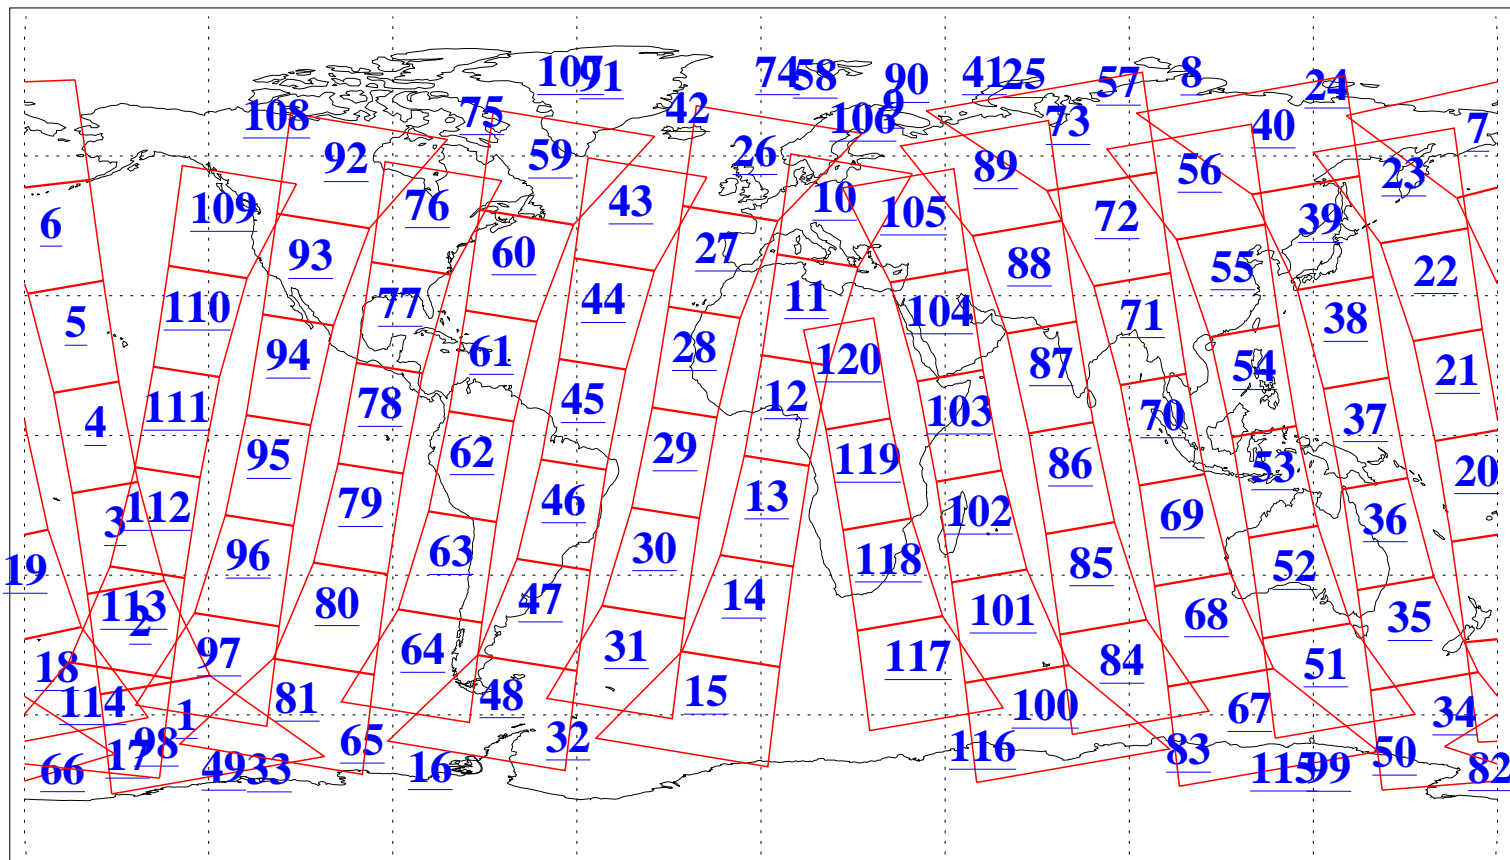

L1B Availability
AMSU Granules: 240
HSB Granules: 0
AIRS Granules: 240

23 Feb 2016
DoY 54
Aqua Day 5043
Granules: 1 to 120

Granules: 121 to 240

Legend: AMSU Available, *HSB Available*, **AIRS Available**

L1B Availability
AMSU Granules: 240
HSB Granules: 0
AIRS Granules: 240

23 Feb 2016
DoY 54
Aqua Day 5043
Ascending Granules

Descending Granules

Legend: AMSU Available, HSB Available, AIRS Available

L1B Availability
 AMSU Granules: 240
 HSB Granules: 0
 AIRS Granules: 240