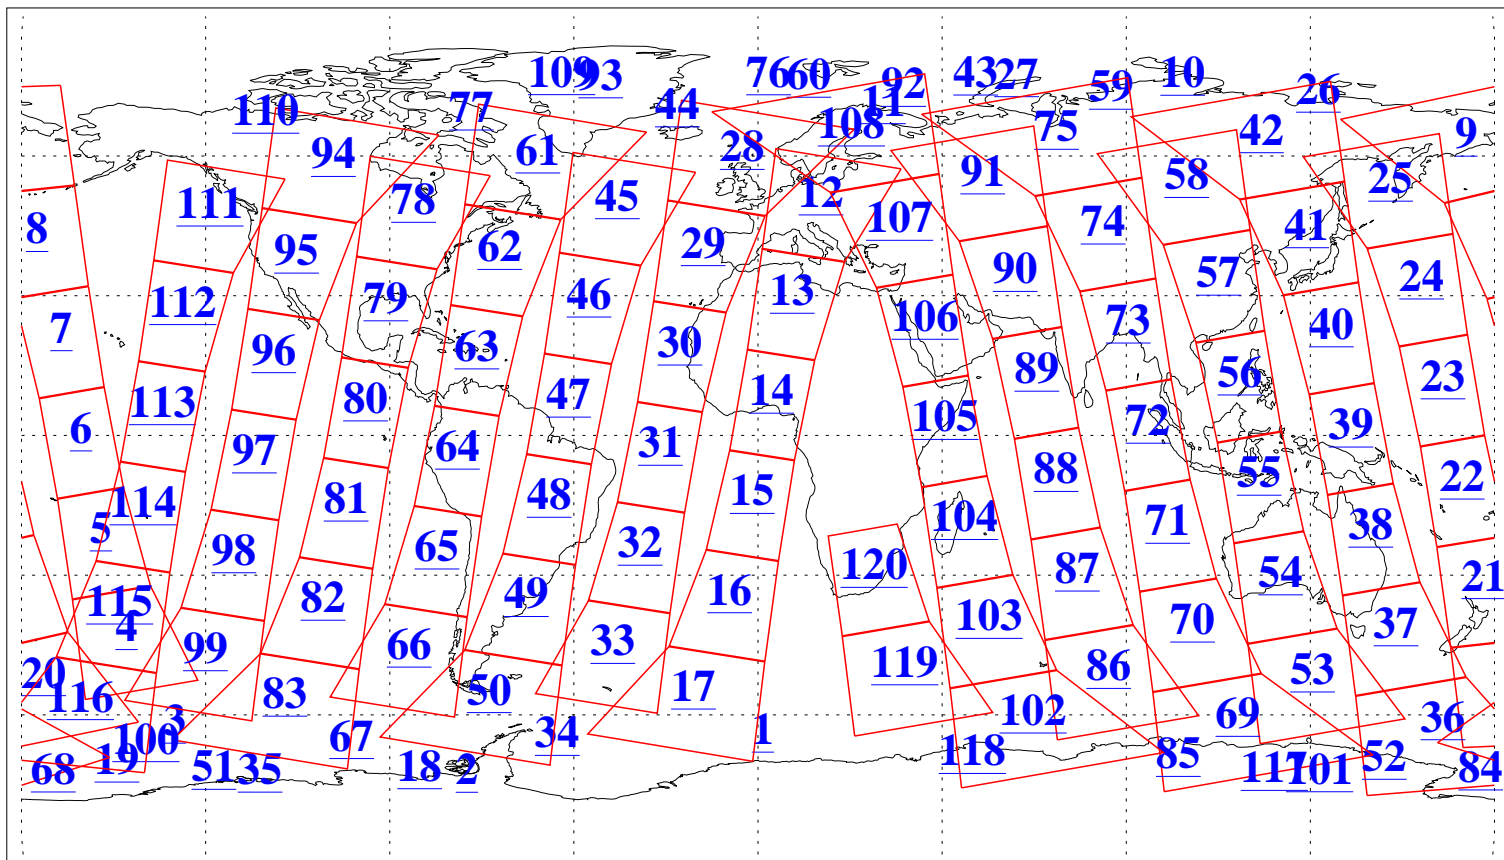

L1B Availability
AMSU Granules: 240
HSB Granules: 0
AIRS Granules: 240

21 Feb 2016
DoY 52
Aqua Day 5041
Granules: 1 to 120

Granules: 121 to 240

Legend: AMSU Available, HSB Available, AIRS Available

L1B Availability
AMSU Granules: 240
HSB Granules: 0
AIRS Granules: 240

21 Feb 2016
DoY 52
Aqua Day 5041
Ascending Granules

Descending Granules

Legend: AMSU Available, HSB Available, AIRS Available

L1B Availability
 AMSU Granules: 240
 HSB Granules: 0
 AIRS Granules: 240

21 Feb 2016
 DoY 52
 Aqua Day 5041

Northern Hemisphere Granules

Southern Hemisphere Granules

Legend: AMSU Available, HSB Available, AIRS Available