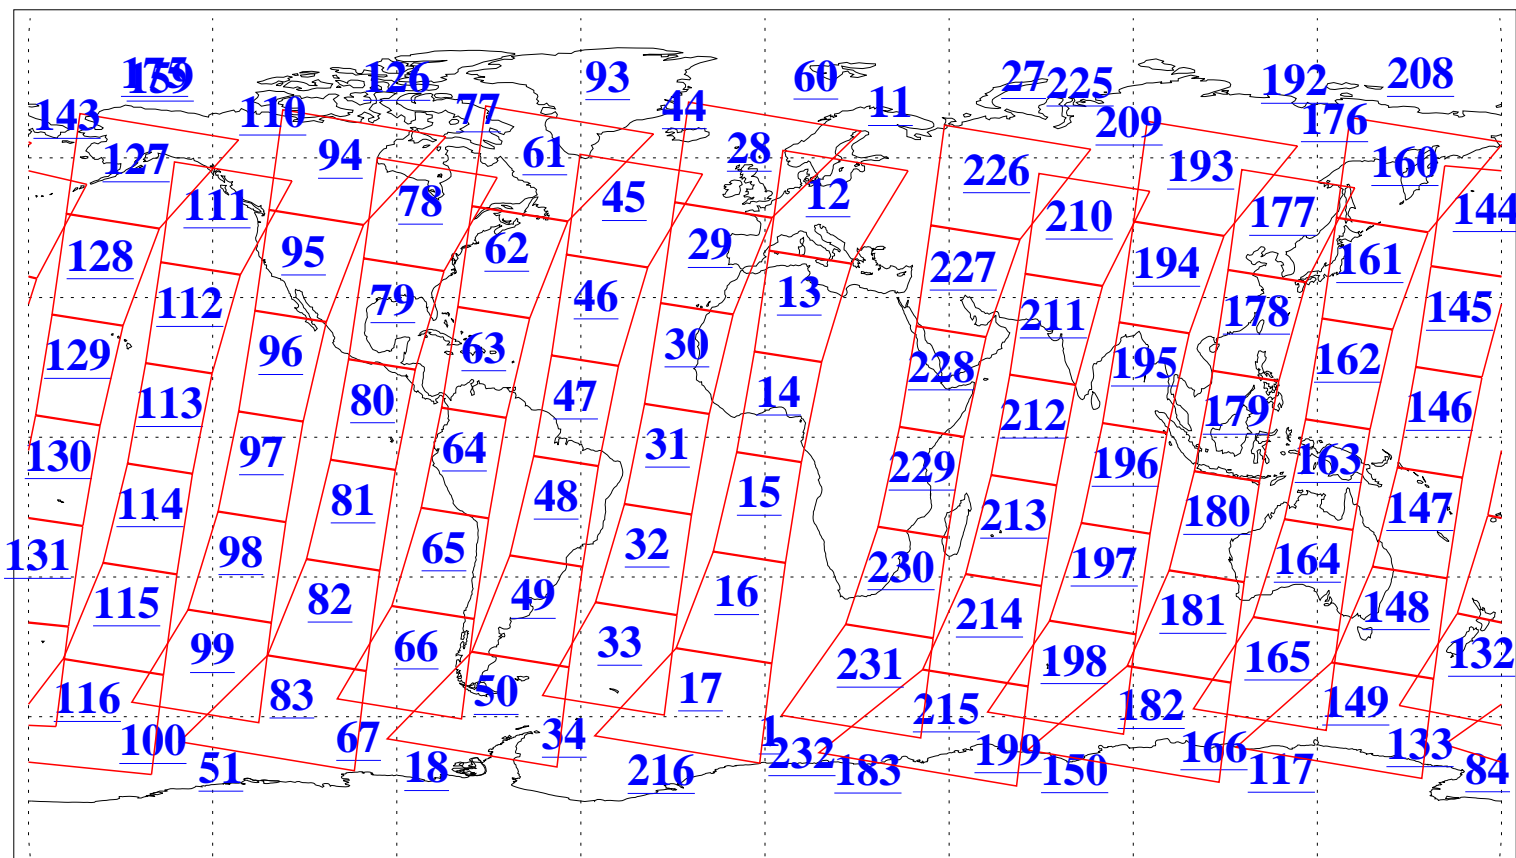

L1B Availability
AMSU Granules: 240
HSB Granules: 0
AIRS Granules: 240

21 Feb 2016
DoY 52
Aqua Day 5041
Granules: 1 to 120

Granules: 121 to 240

Legend: AMSU Available, HSB Available, AIRS Available

L1B Availability
AMSU Granules: 240
HSB Granules: 0
AIRS Granules: 240

21 Feb 2016
DoY 52
Aqua Day 5041
Ascending Granules

Descending Granules

Legend: AMSU Available, HSB Available, AIRS Available

L1B Availability
 AMSU Granules: 240
 HSB Granules: 0
 AIRS Granules: 240

21 Feb 2016
 DoY 52
 Aqua Day 5041

Northern Hemisphere Granules

Southern Hemisphere Granules

Legend: AMSU Available, HSB Available, AIRS Available