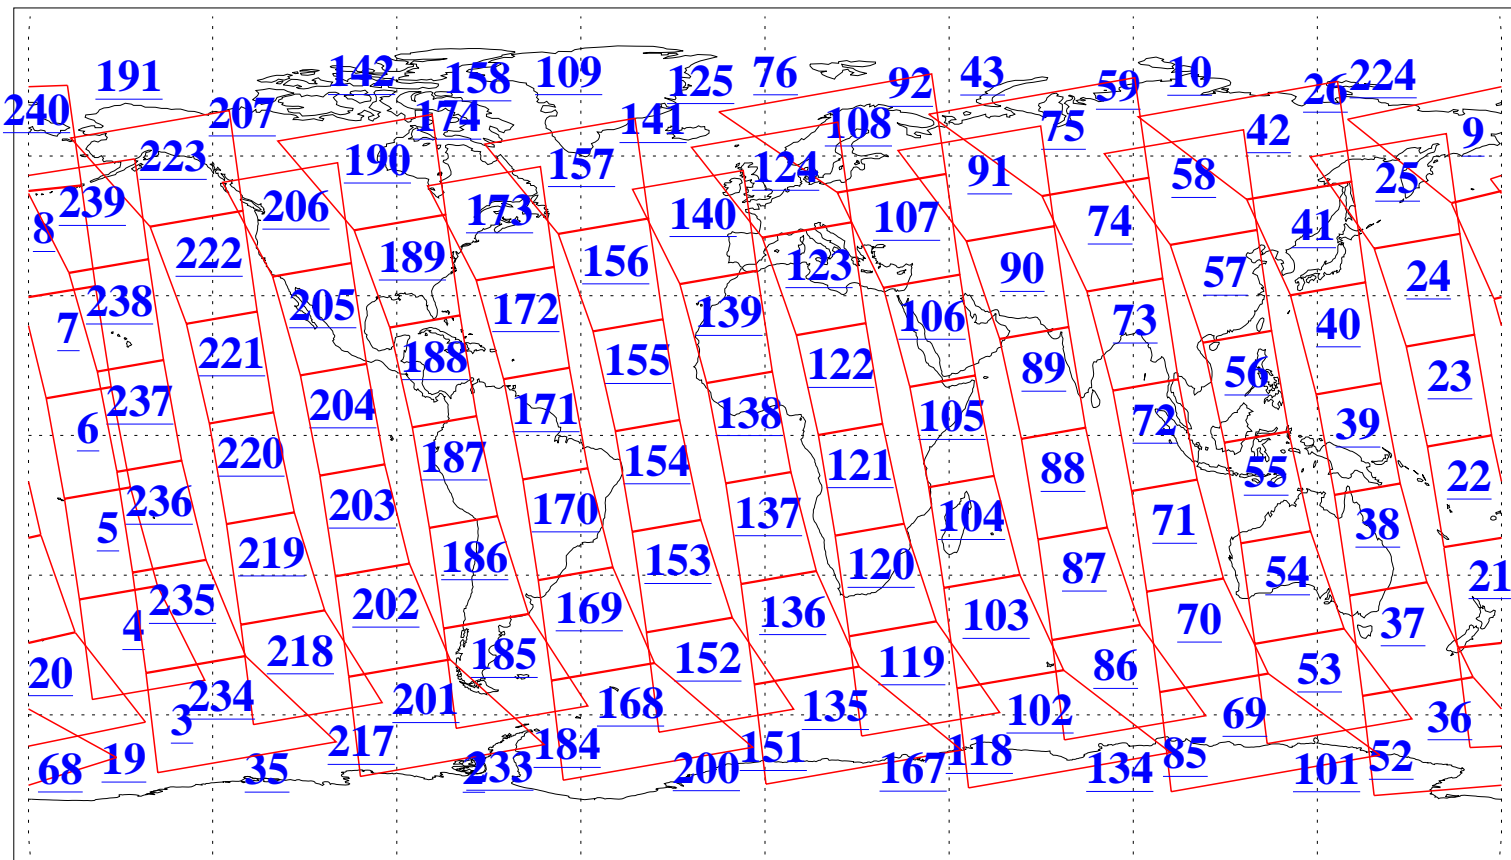

L1B Availability
AMSU Granules: 240
HSB Granules: 0
AIRS Granules: 240

21 Feb 2016
DoY 52
Aqua Day 5041
Granules: 1 to 120

Granules: 121 to 240

Legend: AMSU Available, HSB Available, AIRS Available

L1B Availability
AMSU Granules: 240
HSB Granules: 0
AIRS Granules: 240

21 Feb 2016
DoY 52
Aqua Day 5041
Ascending Granules

Descending Granules

Legend: AMSU Available, HSB Available, AIRS Available

L1B Availability
 AMSU Granules: 240
 HSB Granules: 0
 AIRS Granules: 240

21 Feb 2016
 DoY 52
 Aqua Day 5041

Northern Hemisphere Granules

Southern Hemisphere Granules

Legend: AMSU Available, HSB Available, AIRS Available