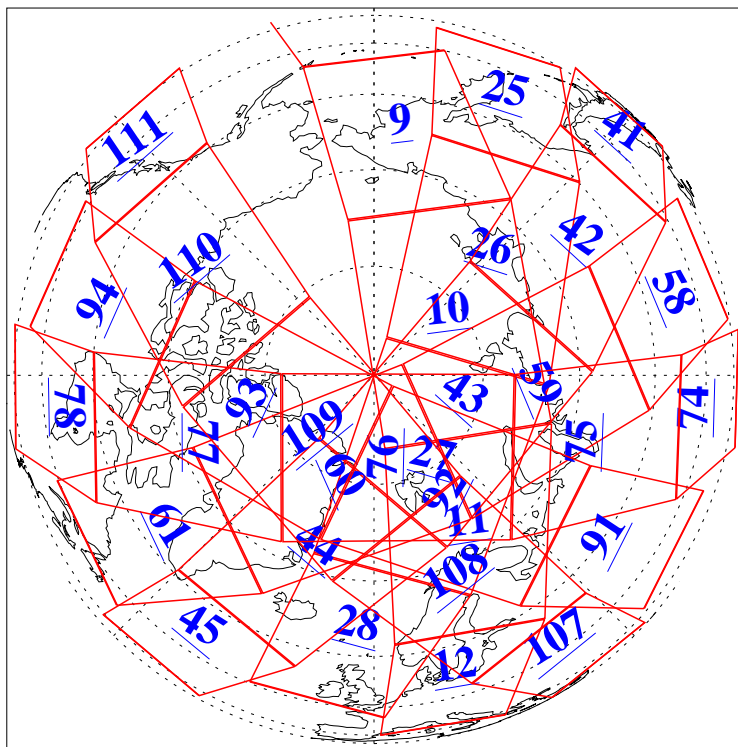

L1B Availability
AMSU Granules: 240
HSB Granules: 0
AIRS Granules: 240

21 Feb 2016
DoY 52
Aqua Day 5041
Granules: 1 to 120

Granules: 121 to 240

Legend: AMSU Available, HSB Available, AIRS Available

L1B Availability
AMSU Granules: 240
HSB Granules: 0
AIRS Granules: 240

21 Feb 2016
DoY 52
Aqua Day 5041
Ascending Granules

Descending Granules

Legend: AMSU Available, HSB Available, AIRS Available

L1B Availability
 AMSU Granules: 240
 HSB Granules: 0
 AIRS Granules: 240

21 Feb 2016
 DoY 52
 Aqua Day 5041

Northern Hemisphere Granules

Southern Hemisphere Granules

Legend: AMSU Available, HSB Available, AIRS Available