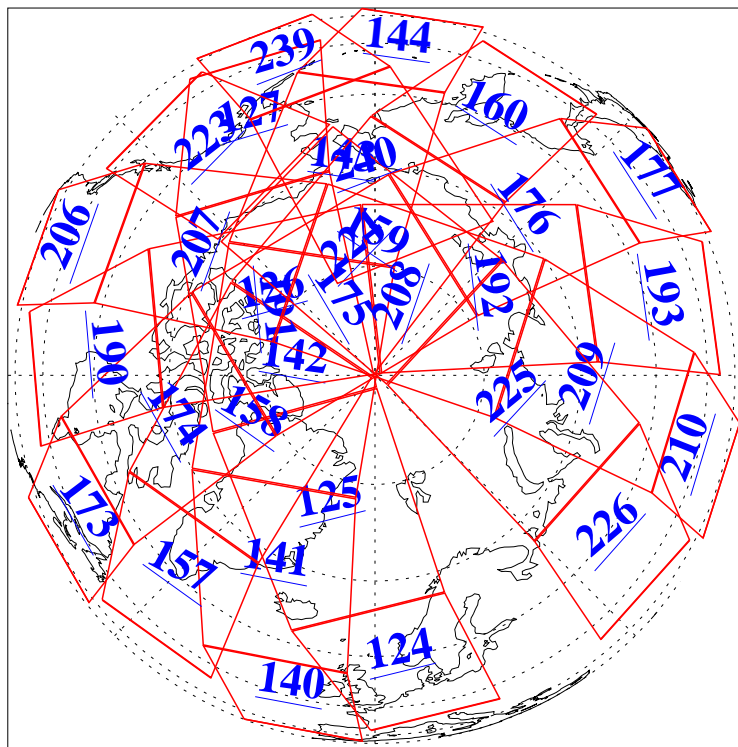

L1B Availability
AMSU Granules: 240
HSB Granules: 0
AIRS Granules: 240

21 Feb 2016
DoY 52
Aqua Day 5041
Granules: 1 to 120

Granules: 121 to 240

Legend: AMSU Available, HSB Available, AIRS Available

L1B Availability
AMSU Granules: 240
HSB Granules: 0
AIRS Granules: 240

21 Feb 2016
DoY 52
Aqua Day 5041
Ascending Granules

Descending Granules

Legend: AMSU Available, HSB Available, AIRS Available

L1B Availability
 AMSU Granules: 240
 HSB Granules: 0
 AIRS Granules: 240

21 Feb 2016
 DoY 52
 Aqua Day 5041

Northern Hemisphere Granules

Southern Hemisphere Granules

Legend: AMSU Available, HSB Available, AIRS Available