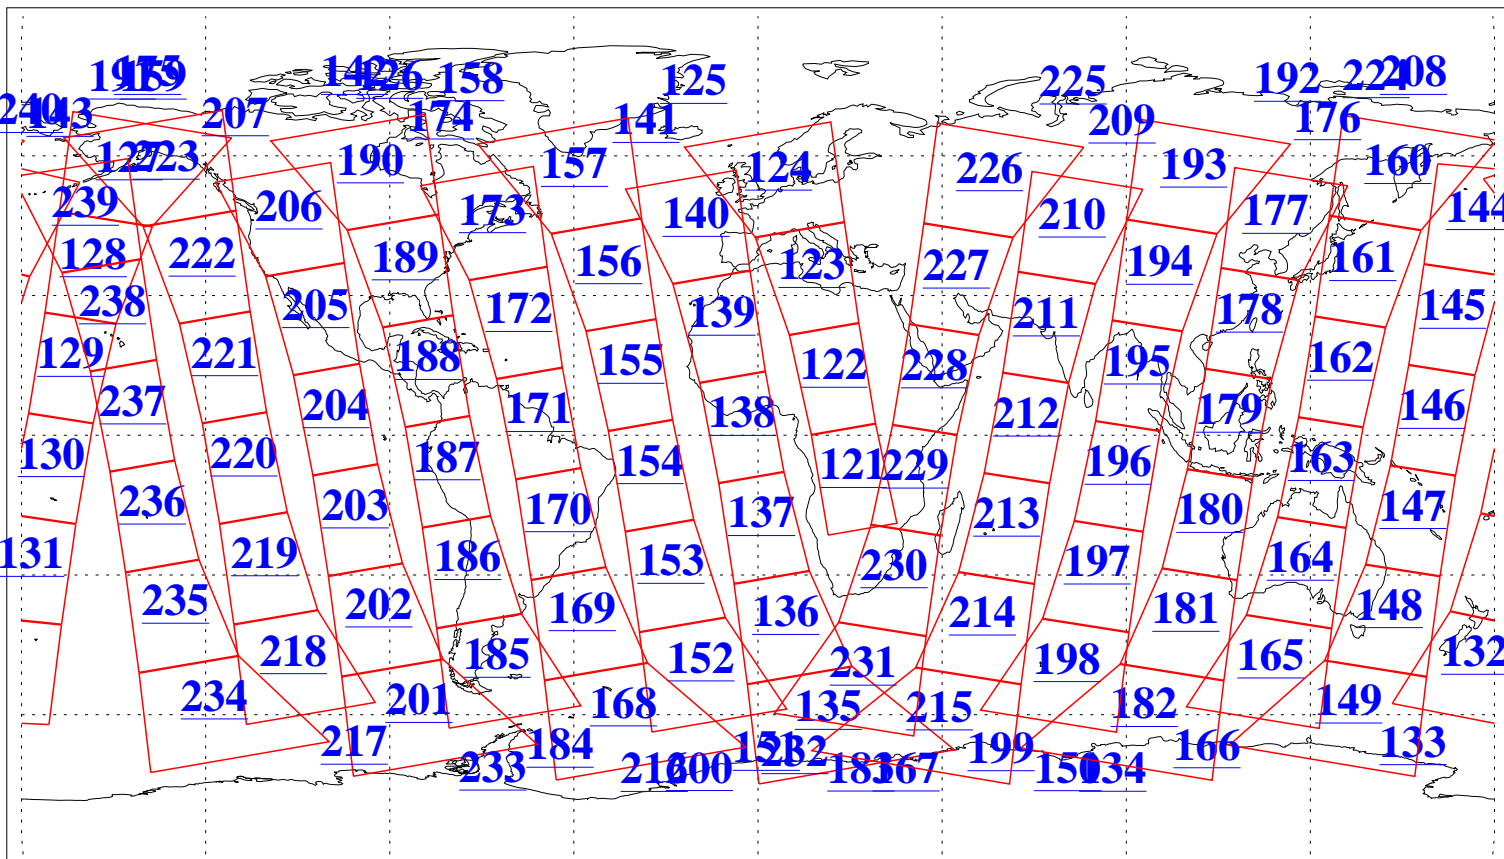

L1B Availability
AMSU Granules: 240
HSB Granules: 0
AIRS Granules: 240

21 Feb 2016
DoY 52
Aqua Day 5041
Granules: 1 to 120

Granules: 121 to 240

Legend: AMSU Available, HSB Available, AIRS Available

L1B Availability
AMSU Granules: 240
HSB Granules: 0
AIRS Granules: 240

21 Feb 2016
DoY 52
Aqua Day 5041
Ascending Granules

Descending Granules

Legend: AMSU Available, HSB Available, AIRS Available

L1B Availability
 AMSU Granules: 240
 HSB Granules: 0
 AIRS Granules: 240

21 Feb 2016
 DoY 52
 Aqua Day 5041

Northern Hemisphere Granules

Southern Hemisphere Granules

Legend: AMSU Available, HSB Available, AIRS Available