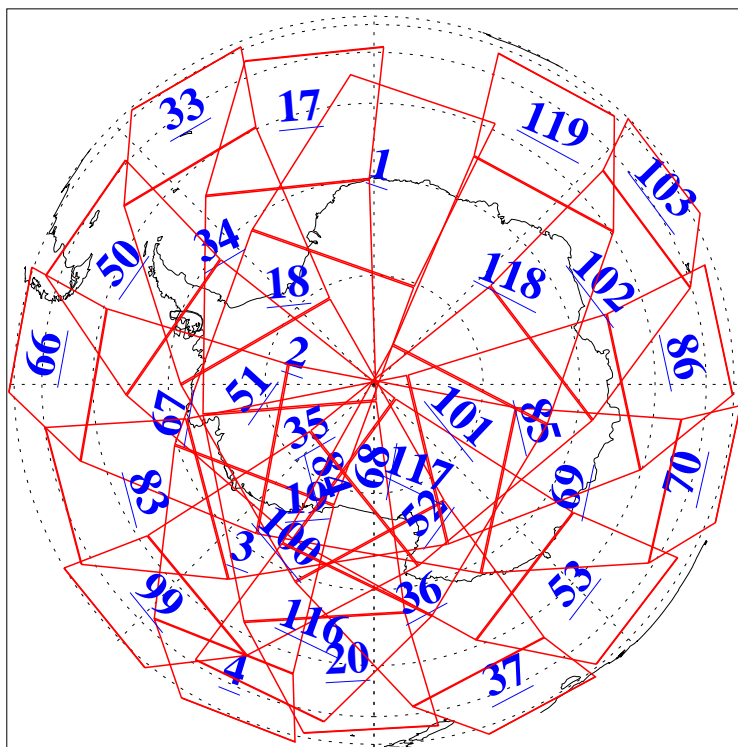

L1B Availability
AMSU Granules: 240
HSB Granules: 0
AIRS Granules: 240

21 Feb 2016
DoY 52
Aqua Day 5041
Granules: 1 to 120

Granules: 121 to 240

Legend: AMSU Available, HSB Available, AIRS Available

L1B Availability
AMSU Granules: 240
HSB Granules: 0
AIRS Granules: 240

21 Feb 2016
DoY 52
Aqua Day 5041
Ascending Granules

Descending Granules

Legend: AMSU Available, HSB Available, AIRS Available

L1B Availability
 AMSU Granules: 240
 HSB Granules: 0
 AIRS Granules: 240

21 Feb 2016
 DoY 52
 Aqua Day 5041

Northern Hemisphere Granules

Southern Hemisphere Granules

Legend: AMSU Available, HSB Available, AIRS Available