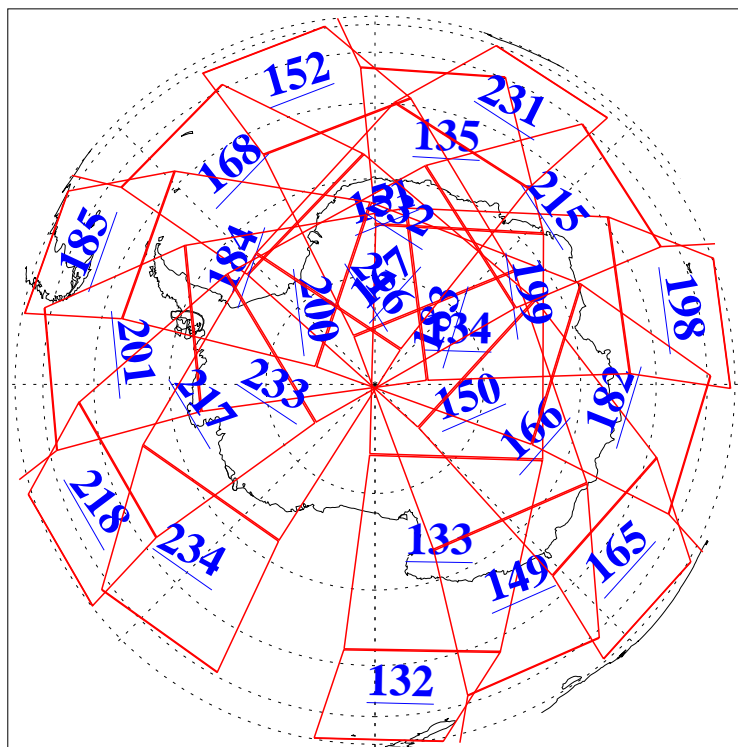

L1B Availability
AMSU Granules: 240
HSB Granules: 0
AIRS Granules: 240

21 Feb 2016
DoY 52
Aqua Day 5041
Granules: 1 to 120

Granules: 121 to 240

Legend: AMSU Available, HSB Available, AIRS Available

L1B Availability
AMSU Granules: 240
HSB Granules: 0
AIRS Granules: 240

21 Feb 2016
DoY 52
Aqua Day 5041
Ascending Granules

Descending Granules

Legend: AMSU Available, HSB Available, AIRS Available

L1B Availability
 AMSU Granules: 240
 HSB Granules: 0
 AIRS Granules: 240

21 Feb 2016
 DoY 52
 Aqua Day 5041

Northern Hemisphere Granules

Southern Hemisphere Granules

Legend: AMSU Available, HSB Available, AIRS Available