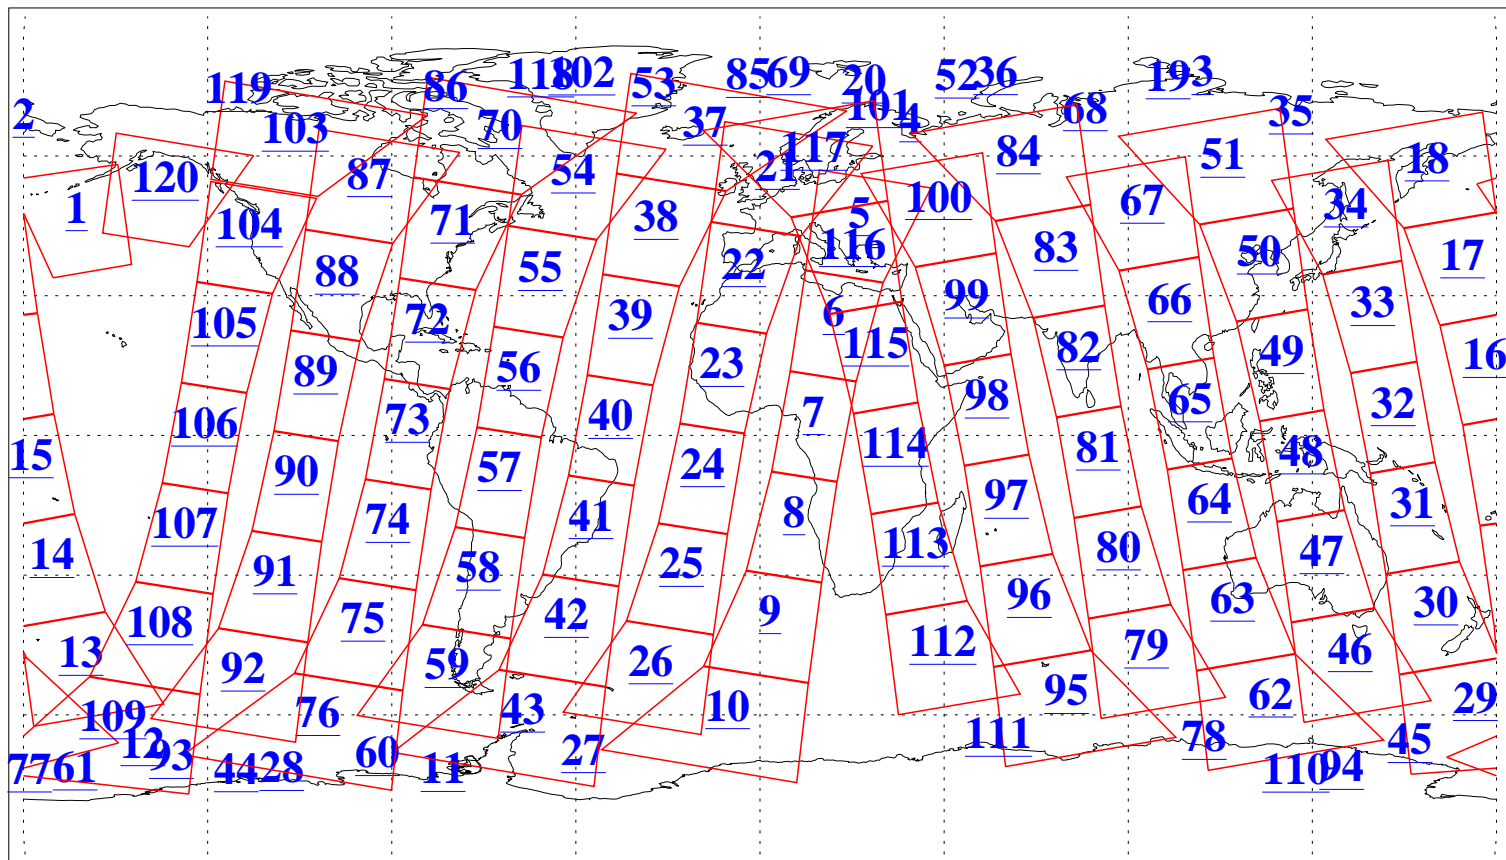

L1B Availability
AMSU Granules: 240
HSB Granules: 0
AIRS Granules: 240

20 Feb 2016
DoY 51
Aqua Day 5040
Granules: 1 to 120

Granules: 121 to 240

Legend: AMSU Available, HSB Available, AIRS Available

L1B Availability
AMSU Granules: 240
HSB Granules: 0
AIRS Granules: 240

20 Feb 2016
DoY 51
Aqua Day 5040
Ascending Granules

Descending Granules

Legend: AMSU Available, HSB Available, AIRS Available

L1B Availability
 AMSU Granules: 240
 HSB Granules: 0
 AIRS Granules: 240

20 Feb 2016
 DoY 51
 Aqua Day 5040

Northern Hemisphere Granules

Southern Hemisphere Granules

Legend: AMSU Available, HSB Available, AIRS Available