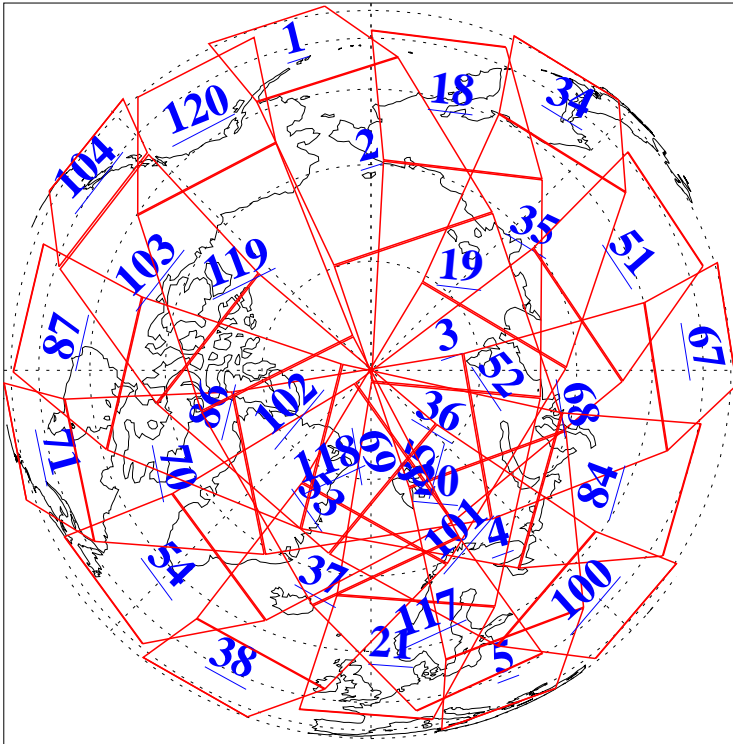

L1B Availability
AMSU Granules: 240
HSB Granules: 0
AIRS Granules: 240

20 Feb 2016
DoY 51
Aqua Day 5040
Granules: 1 to 120

Granules: 121 to 240

Legend: AMSU Available, HSB Available, AIRS Available

L1B Availability
AMSU Granules: 240
HSB Granules: 0
AIRS Granules: 240

20 Feb 2016
DoY 51
Aqua Day 5040
Ascending Granules

Descending Granules

Legend: AMSU Available, HSB Available, AIRS Available

L1B Availability
 AMSU Granules: 240
 HSB Granules: 0
 AIRS Granules: 240

20 Feb 2016
 DoY 51
 Aqua Day 5040

Northern Hemisphere Granules

Southern Hemisphere Granules

Legend: AMSU Available, HSB Available, AIRS Available