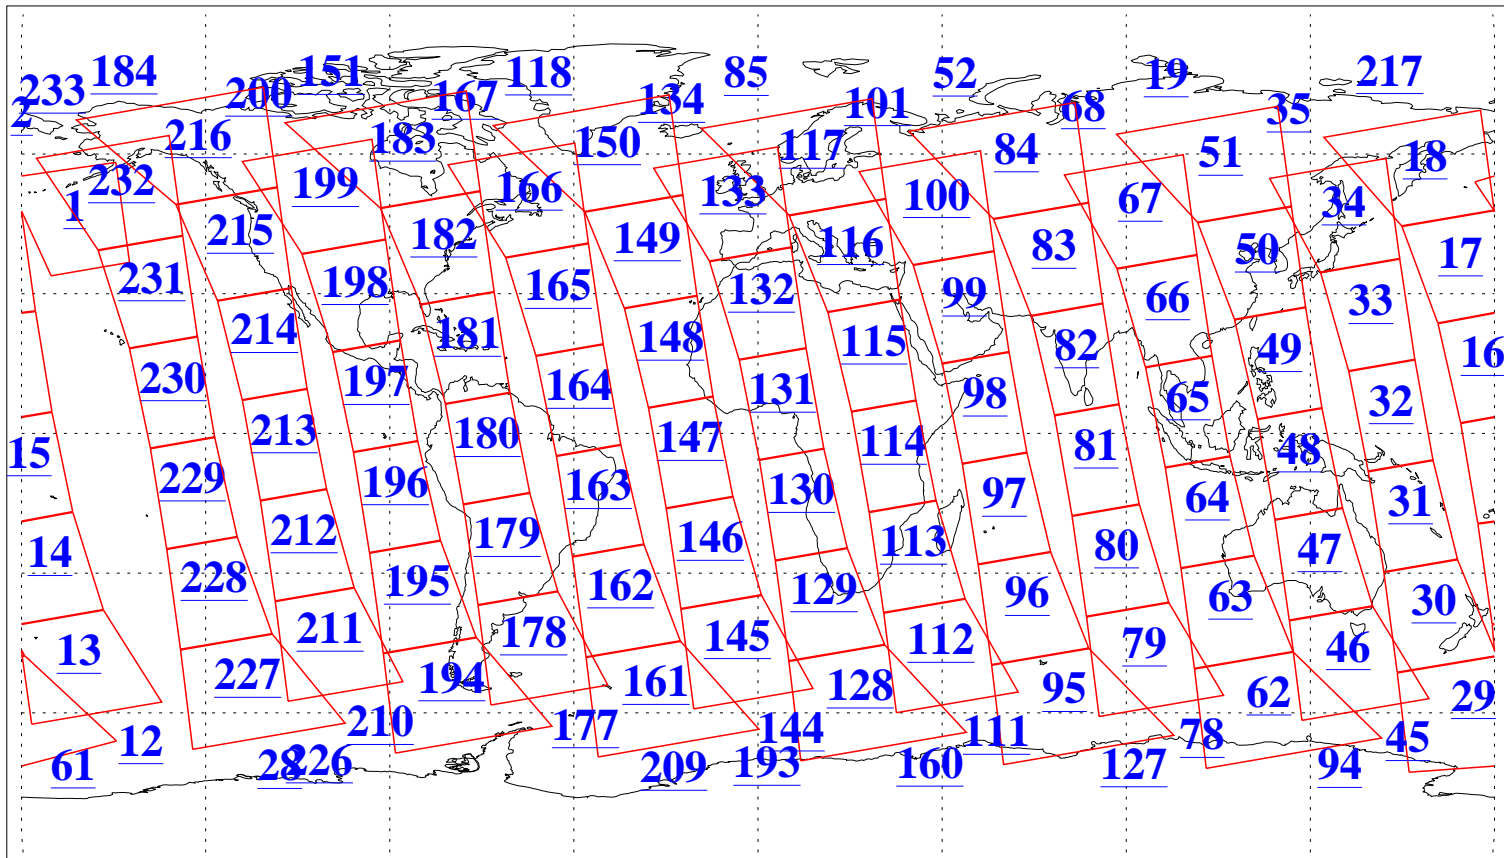

L1B Availability
AMSU Granules: 240
HSB Granules: 0
AIRS Granules: 240

20 Feb 2016
DoY 51
Aqua Day 5040
Granules: 1 to 120

Granules: 121 to 240

Legend: AMSU Available, HSB Available, AIRS Available

L1B Availability
AMSU Granules: 240
HSB Granules: 0
AIRS Granules: 240

20 Feb 2016
DoY 51
Aqua Day 5040
Ascending Granules

Descending Granules

Legend: AMSU Available, HSB Available, AIRS Available

L1B Availability
 AMSU Granules: 240
 HSB Granules: 0
 AIRS Granules: 240

20 Feb 2016
 DoY 51
 Aqua Day 5040

Northern Hemisphere Granules

Southern Hemisphere Granules

Legend: AMSU Available, HSB Available, AIRS Available