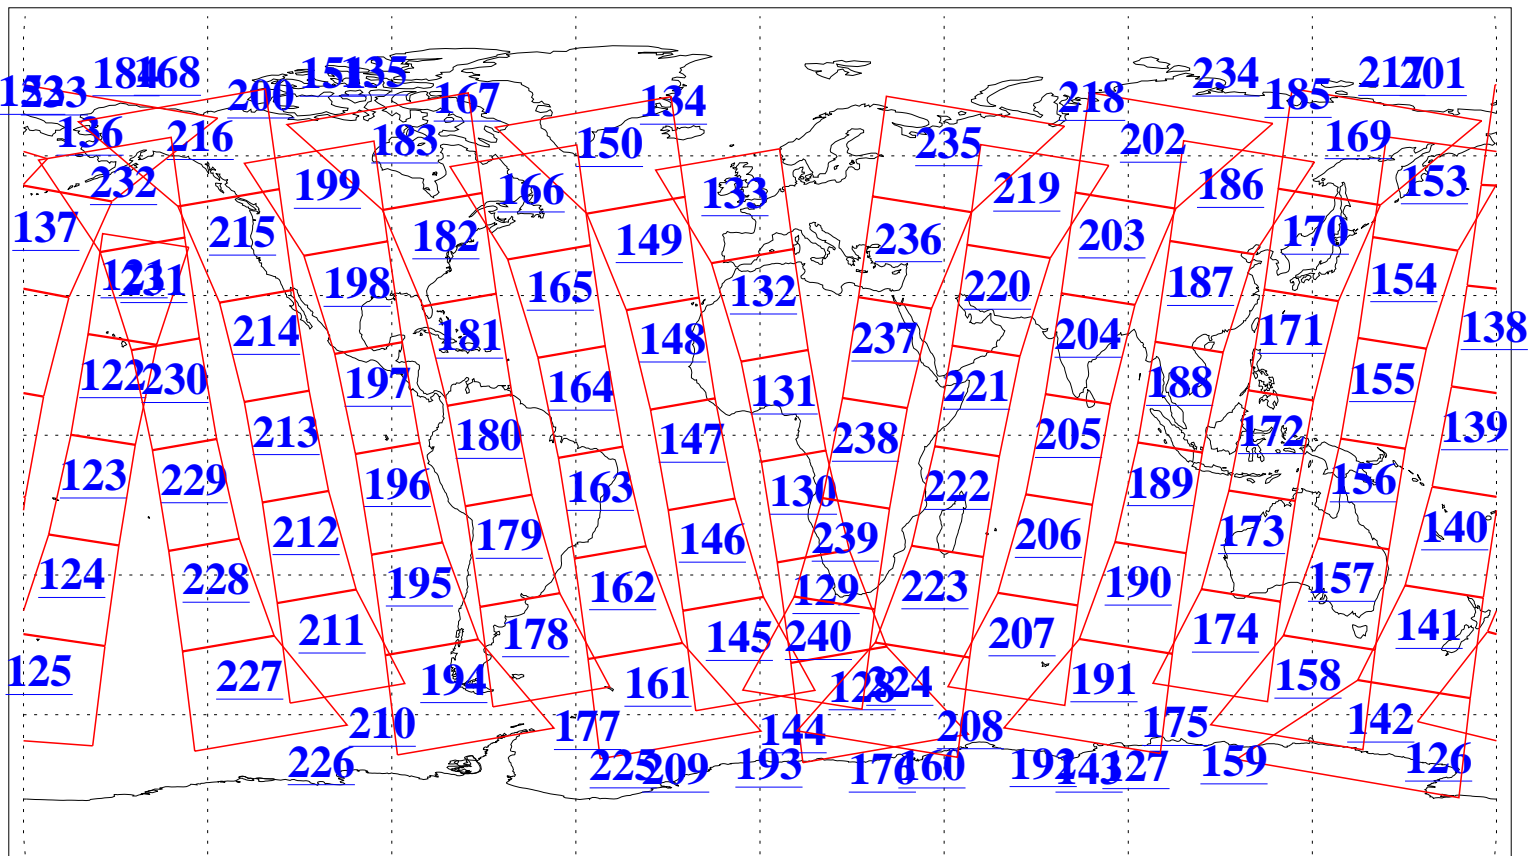

L1B Availability
AMSU Granules: 240
HSB Granules: 0
AIRS Granules: 240

20 Feb 2016
DoY 51
Aqua Day 5040
Granules: 1 to 120

Granules: 121 to 240

Legend: AMSU Available, HSB Available, AIRS Available

L1B Availability
AMSU Granules: 240
HSB Granules: 0
AIRS Granules: 240

20 Feb 2016
DoY 51
Aqua Day 5040
Ascending Granules

Descending Granules

Legend: AMSU Available, HSB Available, AIRS Available

L1B Availability
 AMSU Granules: 240
 HSB Granules: 0
 AIRS Granules: 240

20 Feb 2016
 DoY 51
 Aqua Day 5040