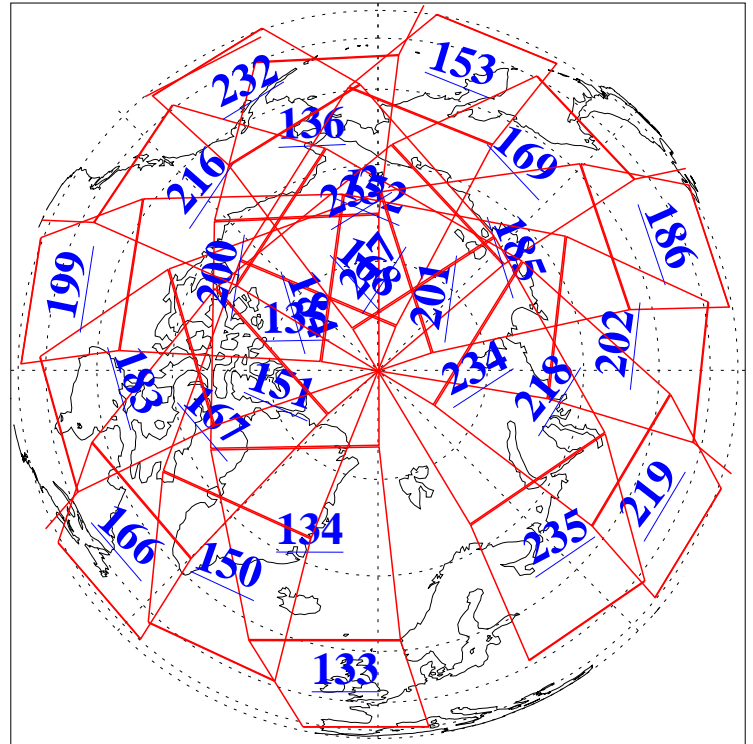

20 Feb 2016
DoY 51
Aqua Day 5040
Ascending Granules

Descending Granules

Legend: AMSU Available, HSB Available, AIRS Available

L1B Availability
 AMSU Granules: 240
 HSB Granules: 0
 AIRS Granules: 240

20 Feb 2016
 DoY 51
 Aqua Day 5040

Northern Hemisphere Granules

Southern Hemisphere Granules

Legend: AMSU Available, HSB Available, AIRS Available