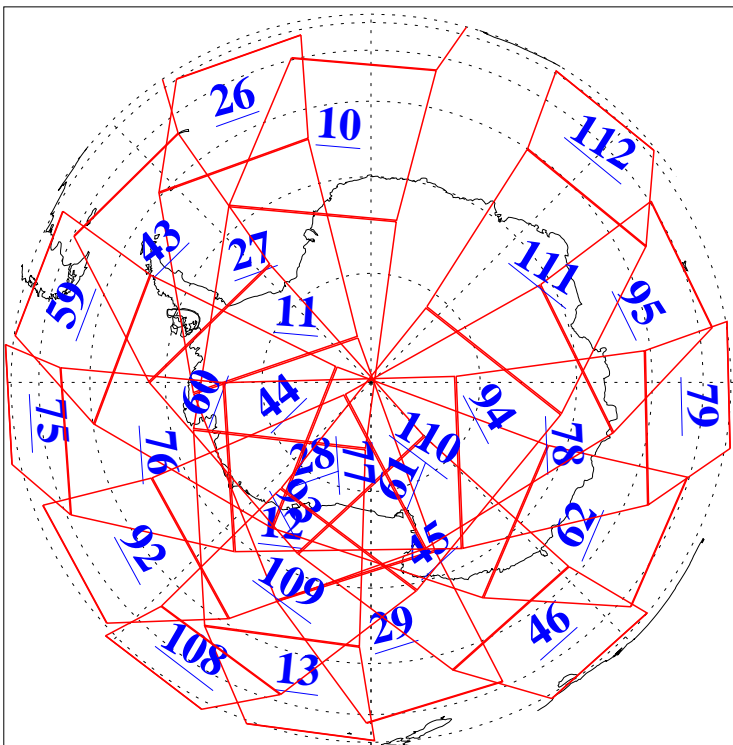

L1B Availability
AMSU Granules: 240
HSB Granules: 0
AIRS Granules: 240

20 Feb 2016
DoY 51
Aqua Day 5040
Granules: 1 to 120

Granules: 121 to 240

Legend: AMSU Available, HSB Available, AIRS Available

L1B Availability
AMSU Granules: 240
HSB Granules: 0
AIRS Granules: 240

20 Feb 2016
DoY 51
Aqua Day 5040
Ascending Granules

Descending Granules

Legend: AMSU Available, HSB Available, AIRS Available

L1B Availability
 AMSU Granules: 240
 HSB Granules: 0
 AIRS Granules: 240

20 Feb 2016
 DoY 51
 Aqua Day 5040

Northern Hemisphere Granules

Southern Hemisphere Granules

Legend: AMSU Available, HSB Available, AIRS Available