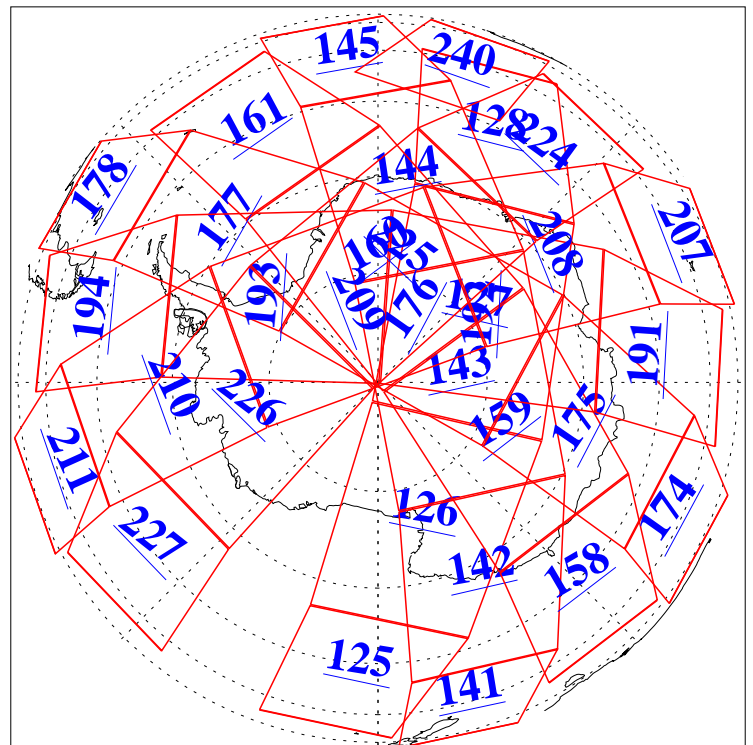

20 Feb 2016
DoY 51
Aqua Day 5040
Ascending Granules

Descending Granules

Legend: AMSU Available, HSB Available, AIRS Available

L1B Availability
 AMSU Granules: 240
 HSB Granules: 0
 AIRS Granules: 240

20 Feb 2016
 DoY 51
 Aqua Day 5040

Northern Hemisphere Granules

Southern Hemisphere Granules

Legend: AMSU Available, HSB Available, AIRS Available