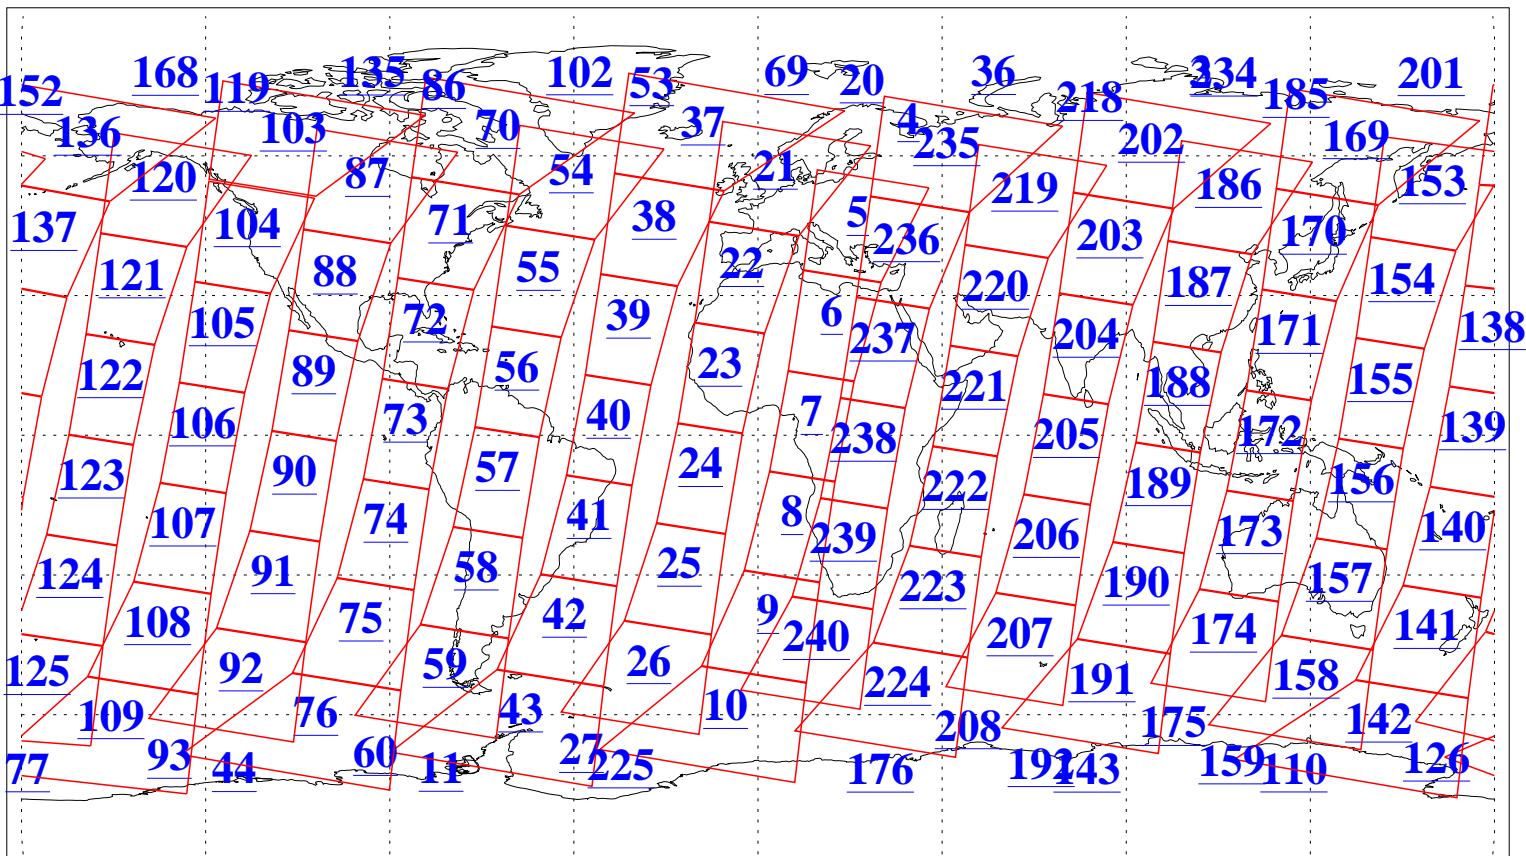

L1B Availability
AMSU Granules: 240
HSB Granules: 0
AIRS Granules: 240

20 Feb 2016
DoY 51
Aqua Day 5040
Granules: 1 to 120

Granules: 121 to 240

Legend: AMSU Available, HSB Available, AIRS Available

L1B Availability
AMSU Granules: 240
HSB Granules: 0
AIRS Granules: 240

20 Feb 2016
DoY 51
Aqua Day 5040
Ascending Granules

Descending Granules

Legend: AMSU Available, HSB Available, AIRS Available

L1B Availability
 AMSU Granules: 240
 HSB Granules: 0
 AIRS Granules: 240

20 Feb 2016
 DoY 51
 Aqua Day 5040

Northern Hemisphere Granules

Southern Hemisphere Granules

Legend: AMSU Available, HSB Available, AIRS Available