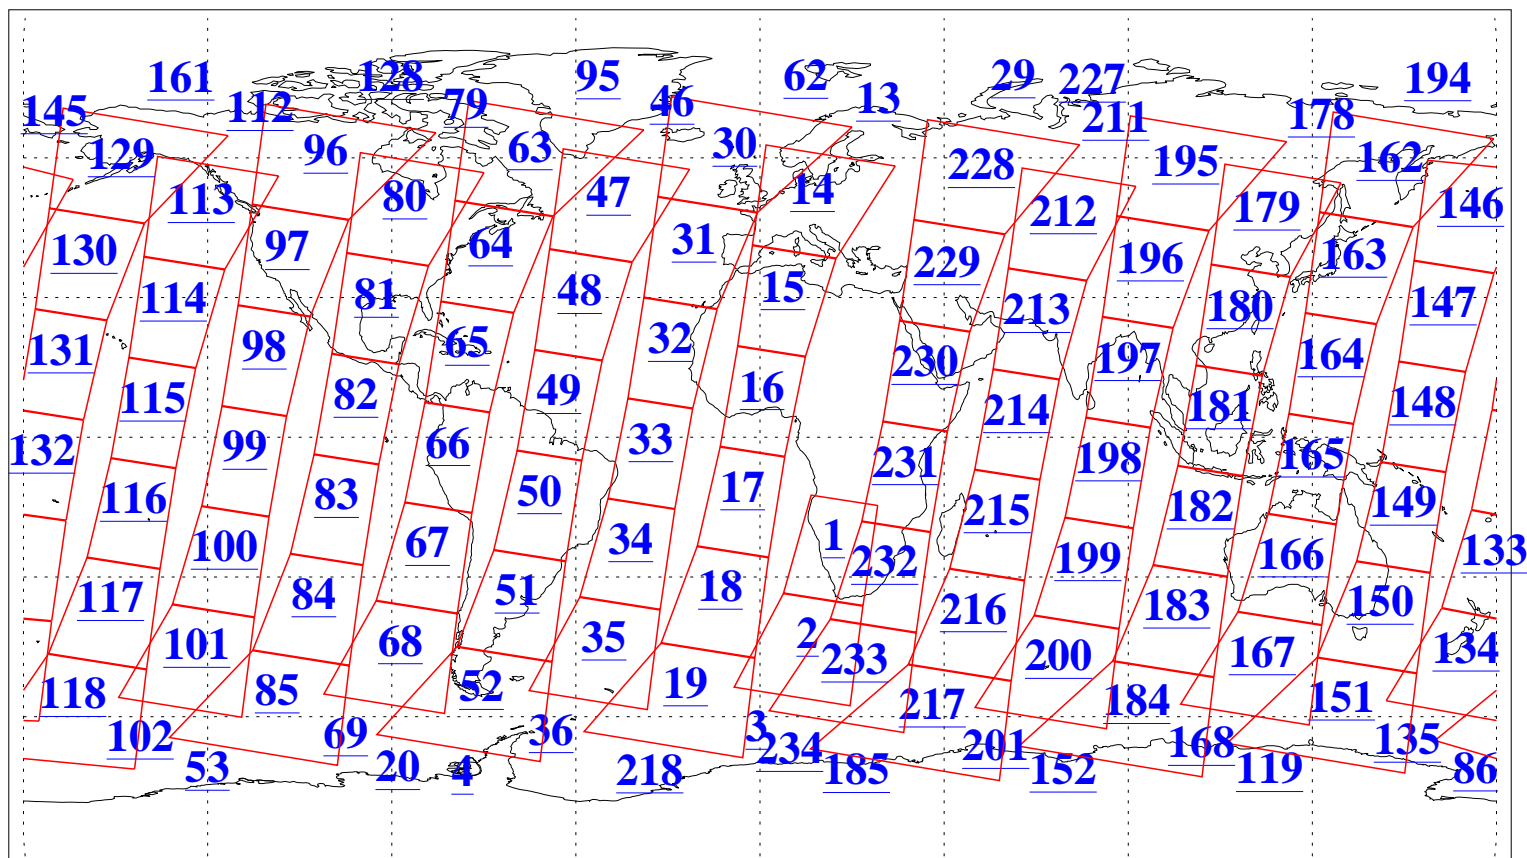

L1B Availability
AMSU Granules: 240
HSB Granules: 0
AIRS Granules: 240

19 Feb 2016
DoY 50
Aqua Day 5039
Granules: 1 to 120

Granules: 121 to 240

Legend: AMSU Available, *HSB Available*, **AIRS Available**

L1B Availability
AMSU Granules: 240
HSB Granules: 0
AIRS Granules: 240

19 Feb 2016
DoY 50
Aqua Day 5039

Ascending Granules

Descending Granules

Legend: AMSU Available, HSB Available, AIRS Available

L1B Availability
 AMSU Granules: 240
 HSB Granules: 0
 AIRS Granules: 240