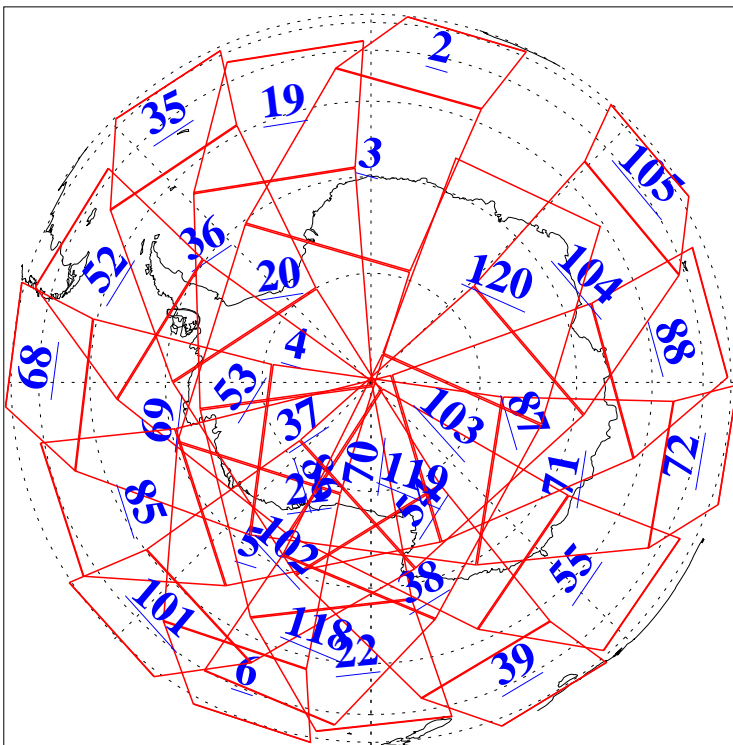

Legend: AMSU Available, HSB Available, AIRS Available