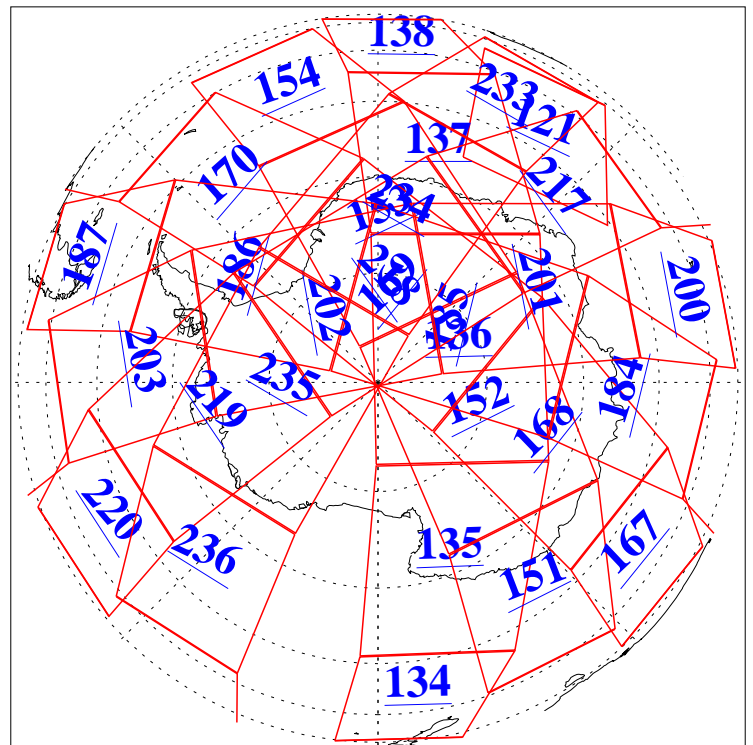

L1B Availability
AMSU Granules: 240
HSB Granules: 0
AIRS Granules: 240

19 Feb 2016
DoY 50
Aqua Day 5039

Ascending Granules

Descending Granules

Legend: AMSU Available, HSB Available, AIRS Available

L1B Availability
 AMSU Granules: 240
 HSB Granules: 0
 AIRS Granules: 240

19 Feb 2016
 DoY 50
 Aqua Day 5039

Northern Hemisphere Granules

Southern Hemisphere Granules

Legend: AMSU Available, HSB Available, AIRS Available