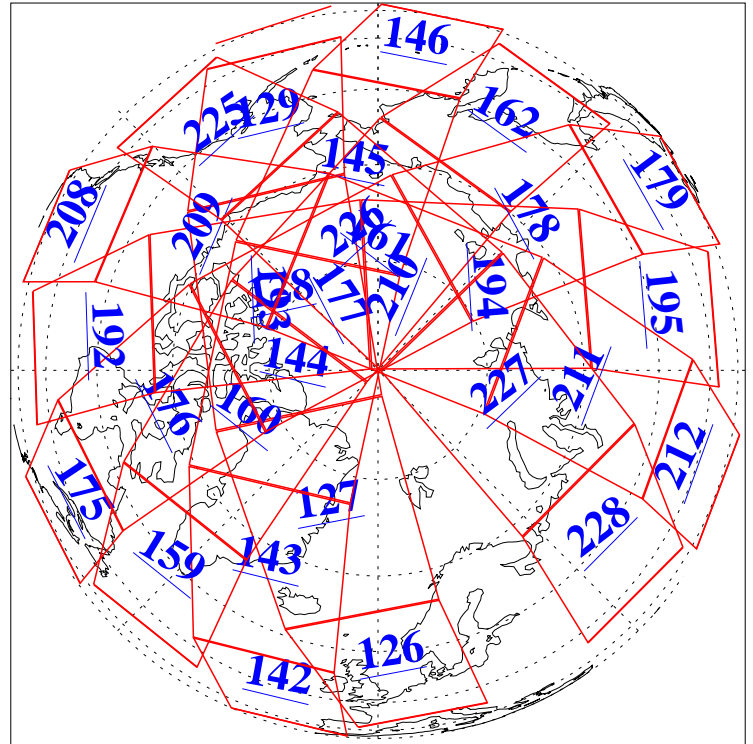

L1B Availability
AMSU Granules: 240
HSB Granules: 0
AIRS Granules: 240

19 Feb 2016
DoY 50
Aqua Day 5039

Northern Hemisphere Granules

Southern Hemisphere Granules