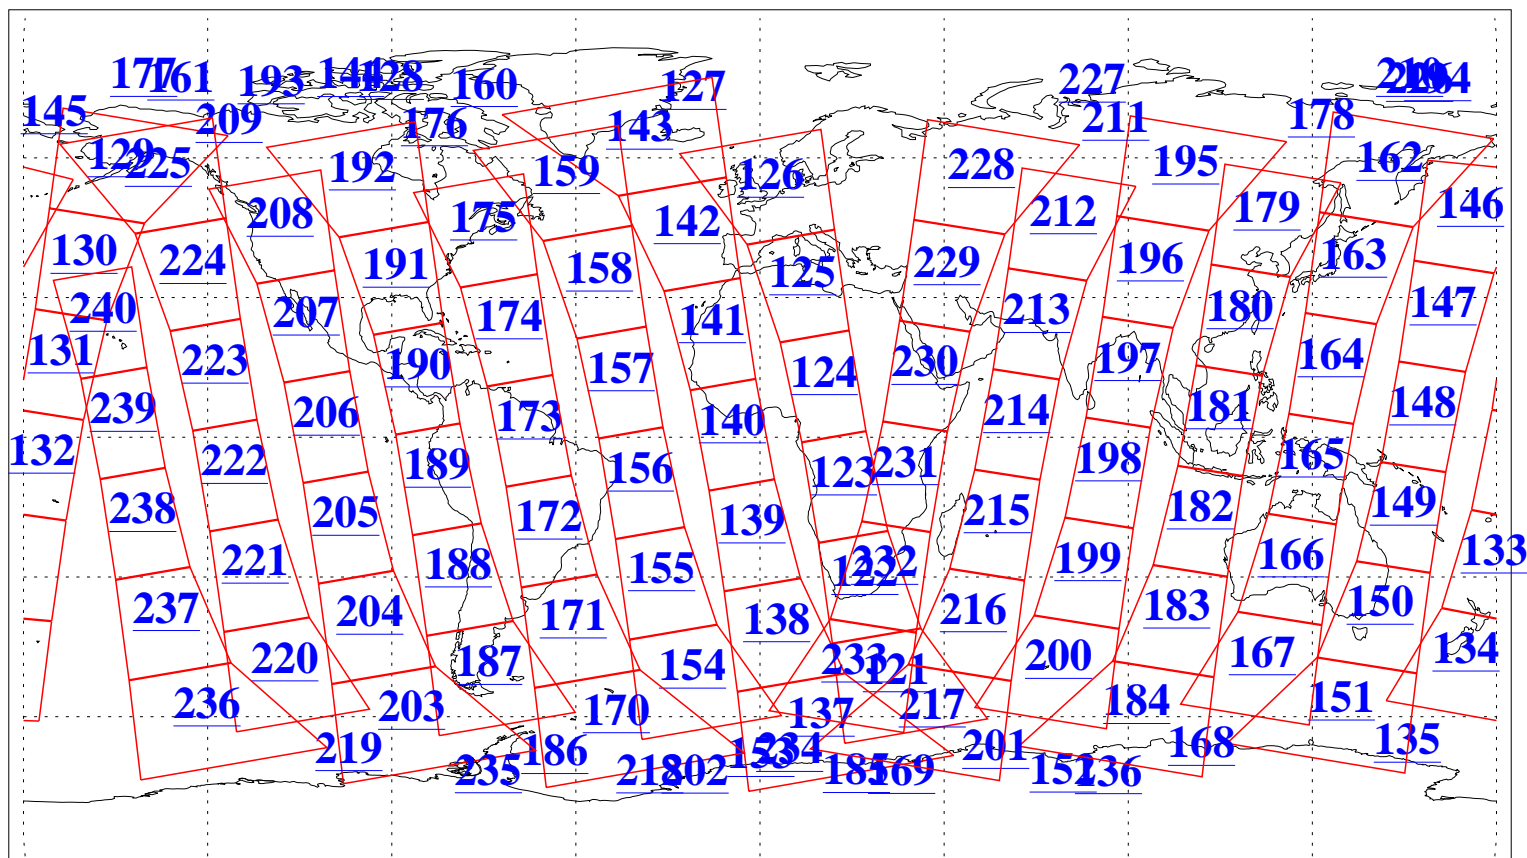

L1B Availability
AMSU Granules: 240
HSB Granules: 0
AIRS Granules: 240

19 Feb 2016
DoY 50
Aqua Day 5039
Granules: 1 to 120

Granules: 121 to 240

Legend: AMSU Available, *HSB Available*, **AIRS Available**

L1B Availability
AMSU Granules: 240
HSB Granules: 0
AIRS Granules: 240

19 Feb 2016
DoY 50
Aqua Day 5039

Ascending Granules

Descending Granules

Legend: AMSU Available, HSB Available, AIRS Available

L1B Availability
 AMSU Granules: 240
 HSB Granules: 0
 AIRS Granules: 240