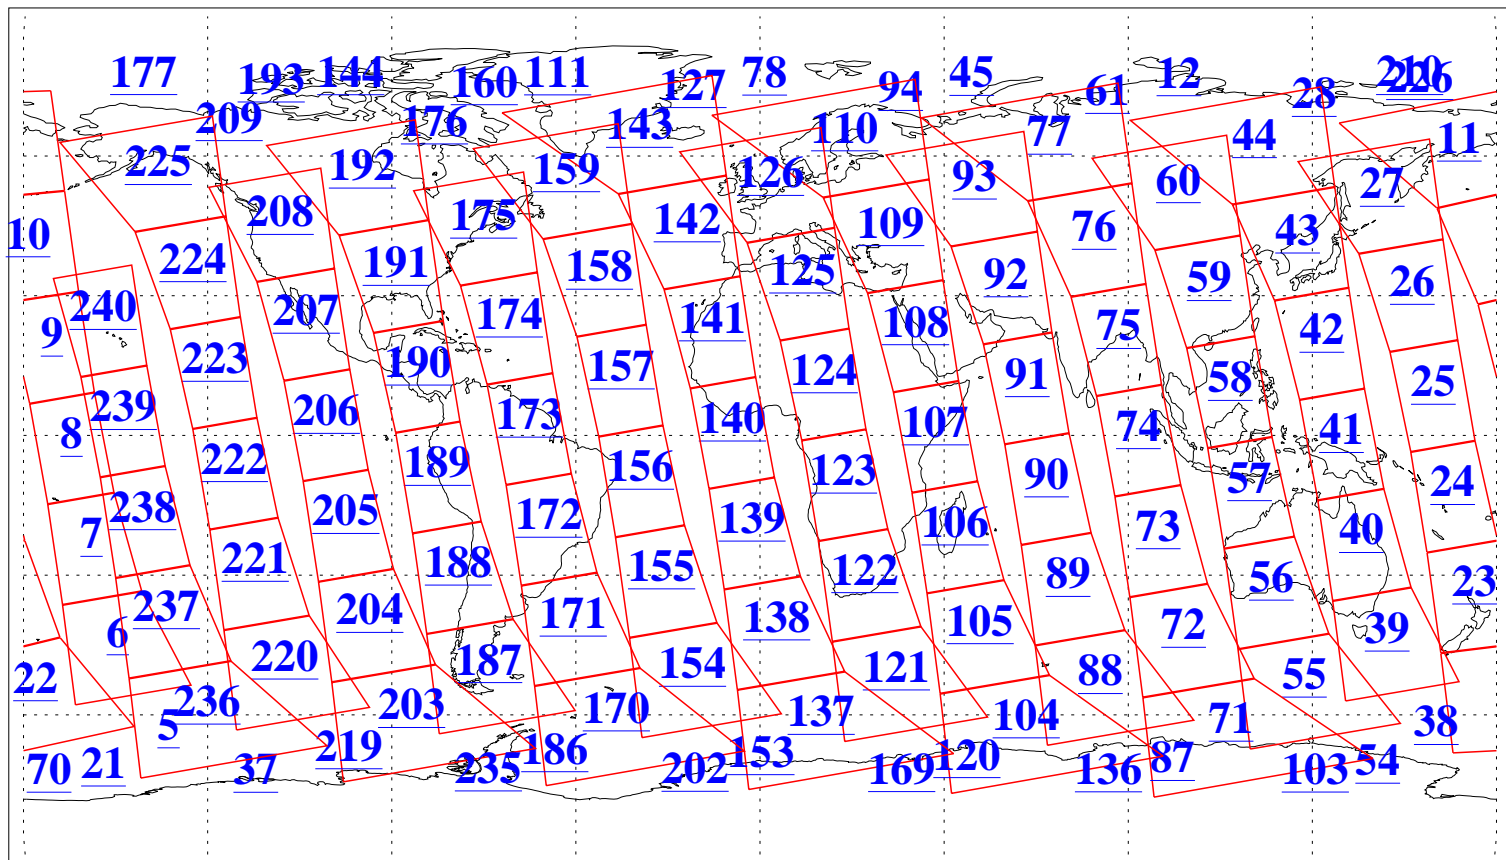

L1B Availability
AMSU Granules: 240
HSB Granules: 0
AIRS Granules: 240

19 Feb 2016
DoY 50
Aqua Day 5039
Granules: 1 to 120

Granules: 121 to 240

Legend: AMSU Available, *HSB Available*, **AIRS Available**

L1B Availability
AMSU Granules: 240
HSB Granules: 0
AIRS Granules: 240

19 Feb 2016
DoY 50
Aqua Day 5039

Ascending Granules

Descending Granules

Legend: AMSU Available, HSB Available, AIRS Available

L1B Availability
 AMSU Granules: 240
 HSB Granules: 0
 AIRS Granules: 240

19 Feb 2016
 DoY 50
 Aqua Day 5039

Northern Hemisphere Granules

Southern Hemisphere Granules

Legend: AMSU Available, HSB Available, AIRS Available