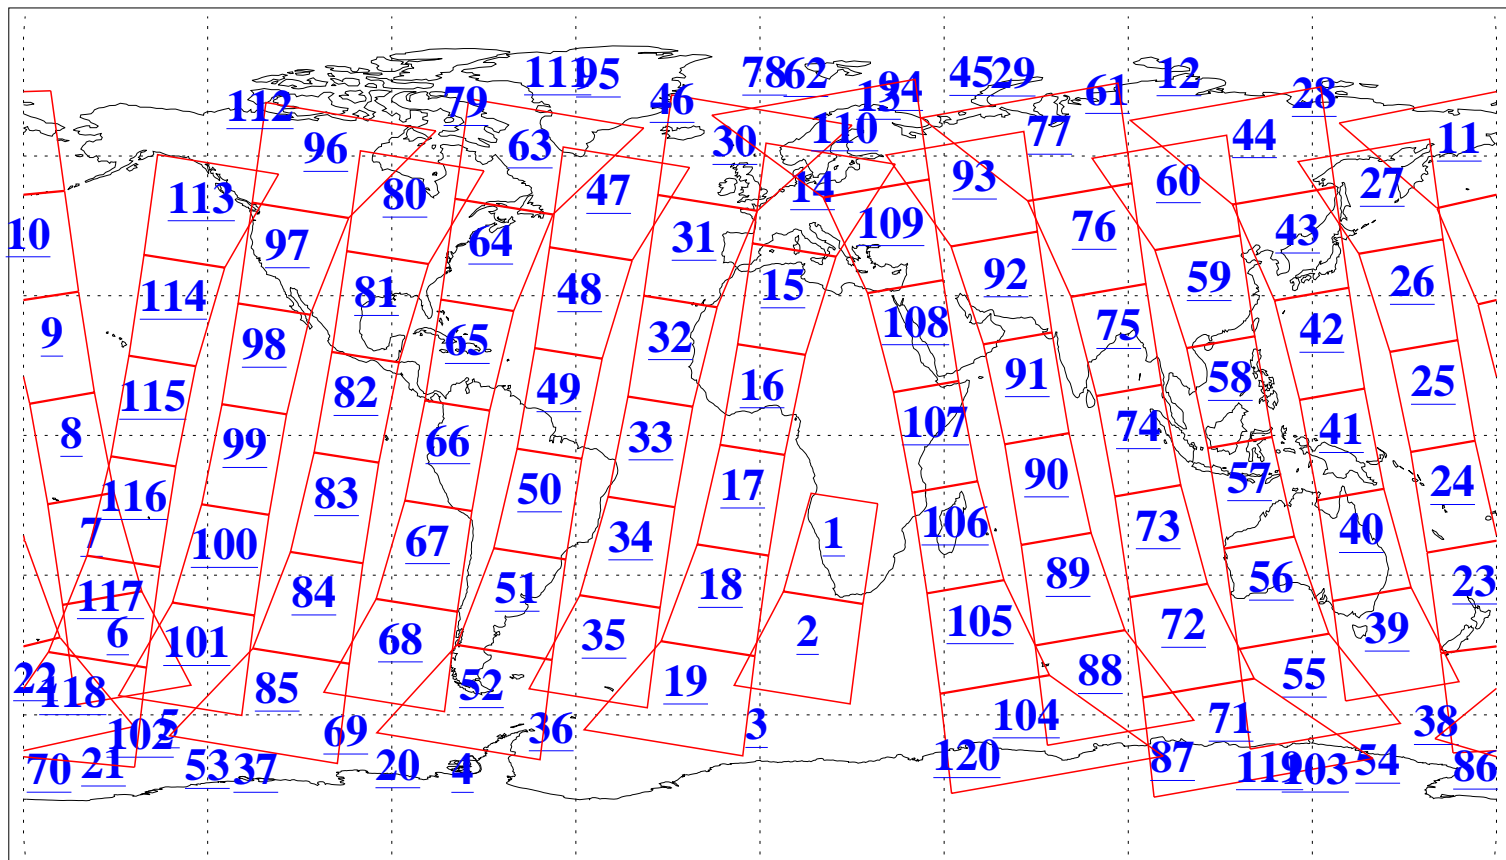

L1B Availability
AMSU Granules: 240
HSB Granules: 0
AIRS Granules: 240

19 Feb 2016
DoY 50
Aqua Day 5039
Granules: 1 to 120

Granules: 121 to 240

Legend: AMSU Available, *HSB Available*, **AIRS Available**

L1B Availability
AMSU Granules: 240
HSB Granules: 0
AIRS Granules: 240

19 Feb 2016
DoY 50
Aqua Day 5039

Ascending Granules

Descending Granules

Legend: AMSU Available, HSB Available, AIRS Available

L1B Availability
 AMSU Granules: 240
 HSB Granules: 0
 AIRS Granules: 240

19 Feb 2016
 DoY 50
 Aqua Day 5039

Northern Hemisphere Granules

Southern Hemisphere Granules

Legend: AMSU Available, HSB Available, AIRS Available