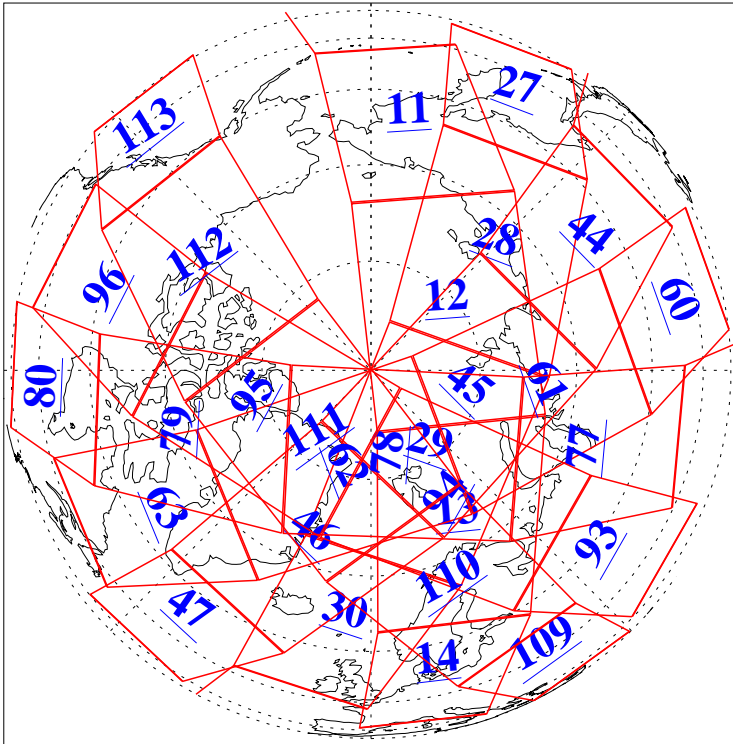

L1B Availability
AMSU Granules: 240
HSB Granules: 0
AIRS Granules: 240

19 Feb 2016
DoY 50
Aqua Day 5039
Granules: 1 to 120

Granules: 121 to 240

Legend: AMSU Available, *HSB Available*, **AIRS Available**

L1B Availability
AMSU Granules: 240
HSB Granules: 0
AIRS Granules: 240

19 Feb 2016
DoY 50
Aqua Day 5039

Ascending Granules

Descending Granules

Legend: AMSU Available, HSB Available, AIRS Available

L1B Availability
 AMSU Granules: 240
 HSB Granules: 0
 AIRS Granules: 240

19 Feb 2016
 DoY 50
 Aqua Day 5039

Northern Hemisphere Granules

Southern Hemisphere Granules

Legend: AMSU Available, HSB Available, AIRS Available