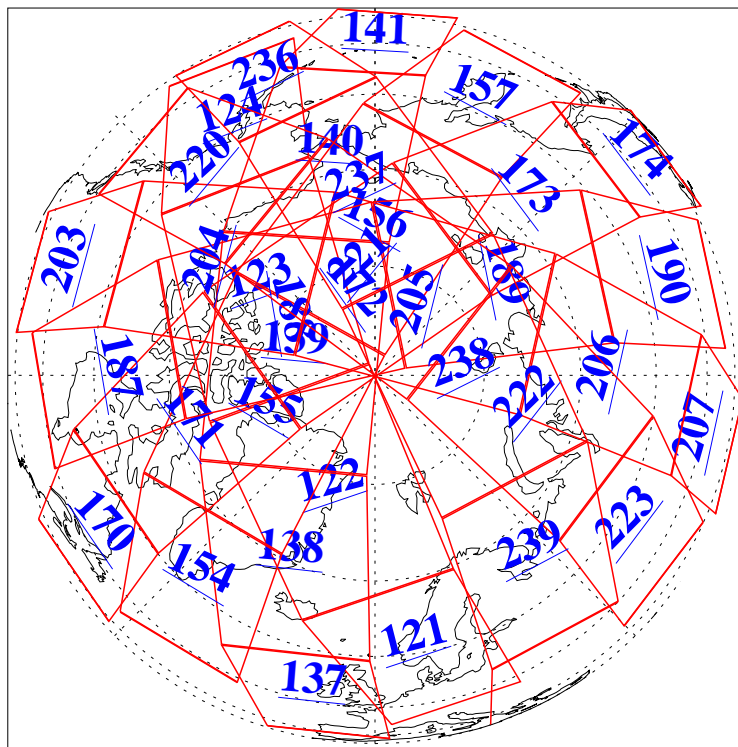

L1B Availability  
AMSU Granules: 240  
HSB Granules: 0  
AIRS Granules: 240

16 Feb 2016  
DoY 47  
Aqua Day 5036  
Granules: 1 to 120

Granules: 121 to 240

Legend: AMSU Available, HSB Available, AIRS Available

L1B Availability  
AMSU Granules: 240  
HSB Granules: 0  
AIRS Granules: 240

16 Feb 2016  
DoY 47  
Aqua Day 5036  
Ascending Granules

Descending Granules

Legend: AMSU Available, HSB Available, AIRS Available

### Northern Hemisphere Granules