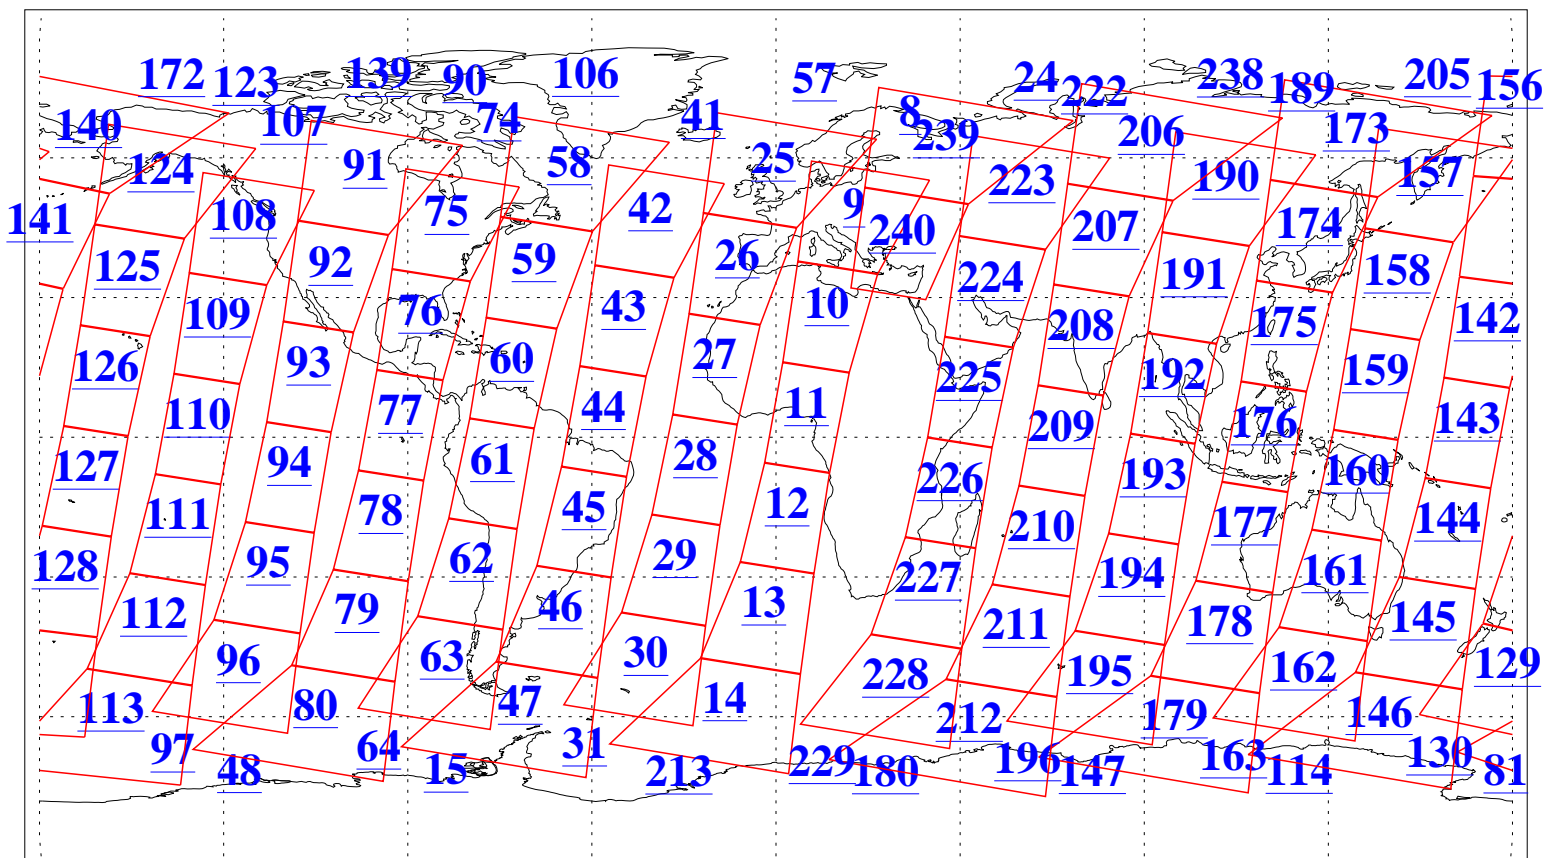

L1B Availability  
AMSU Granules: 240  
HSB Granules: 0  
AIRS Granules: 240

16 Feb 2016  
DoY 47  
Aqua Day 5036  
Granules: 1 to 120

Granules: 121 to 240

Legend: AMSU Available, HSB Available, AIRS Available

L1B Availability  
AMSU Granules: 240  
HSB Granules: 0  
AIRS Granules: 240

16 Feb 2016  
DoY 47  
Aqua Day 5036  
Ascending Granules

Descending Granules

Legend: AMSU Available, HSB Available, AIRS Available