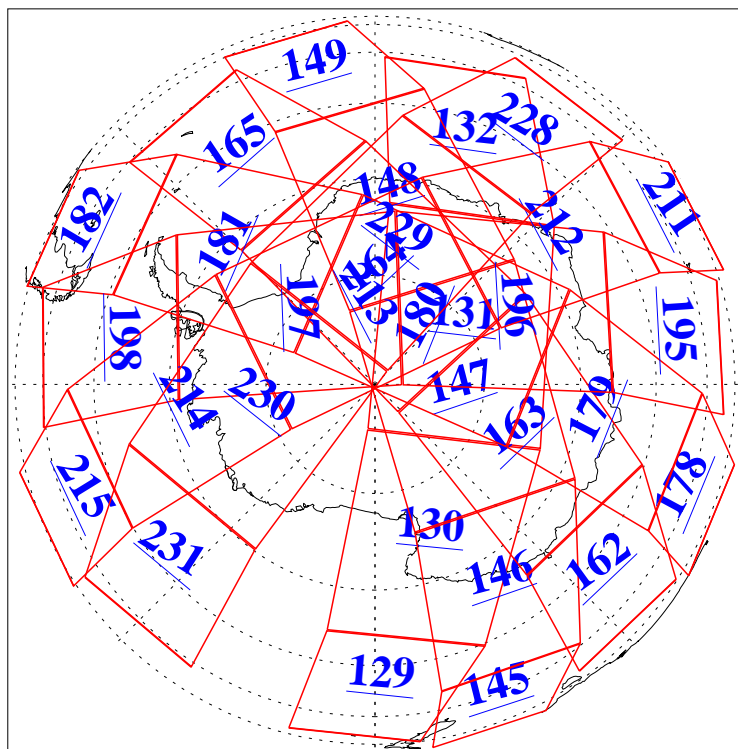

Legend: AMSU Available, HSB Available, AIRS Available