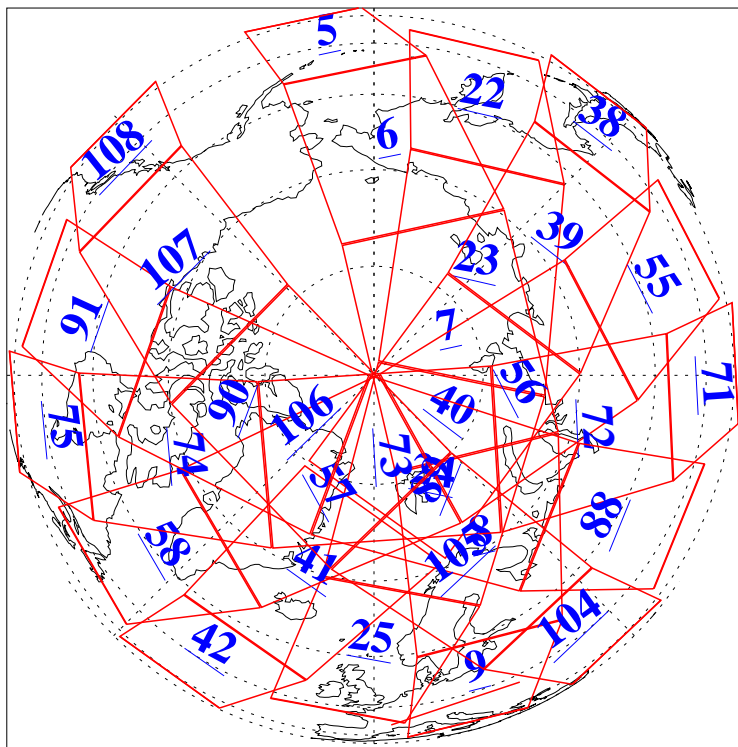

L1B Availability  
AMSU Granules: 240  
HSB Granules: 0  
AIRS Granules: 240

16 Feb 2016  
DoY 47  
Aqua Day 5036  
Granules: 1 to 120

Granules: 121 to 240

Legend: AMSU Available, HSB Available, AIRS Available

L1B Availability  
AMSU Granules: 240  
HSB Granules: 0  
AIRS Granules: 240

16 Feb 2016  
DoY 47  
Aqua Day 5036  
Ascending Granules

Descending Granules

Legend: AMSU Available, HSB Available, AIRS Available

### Northern Hemisphere Granules