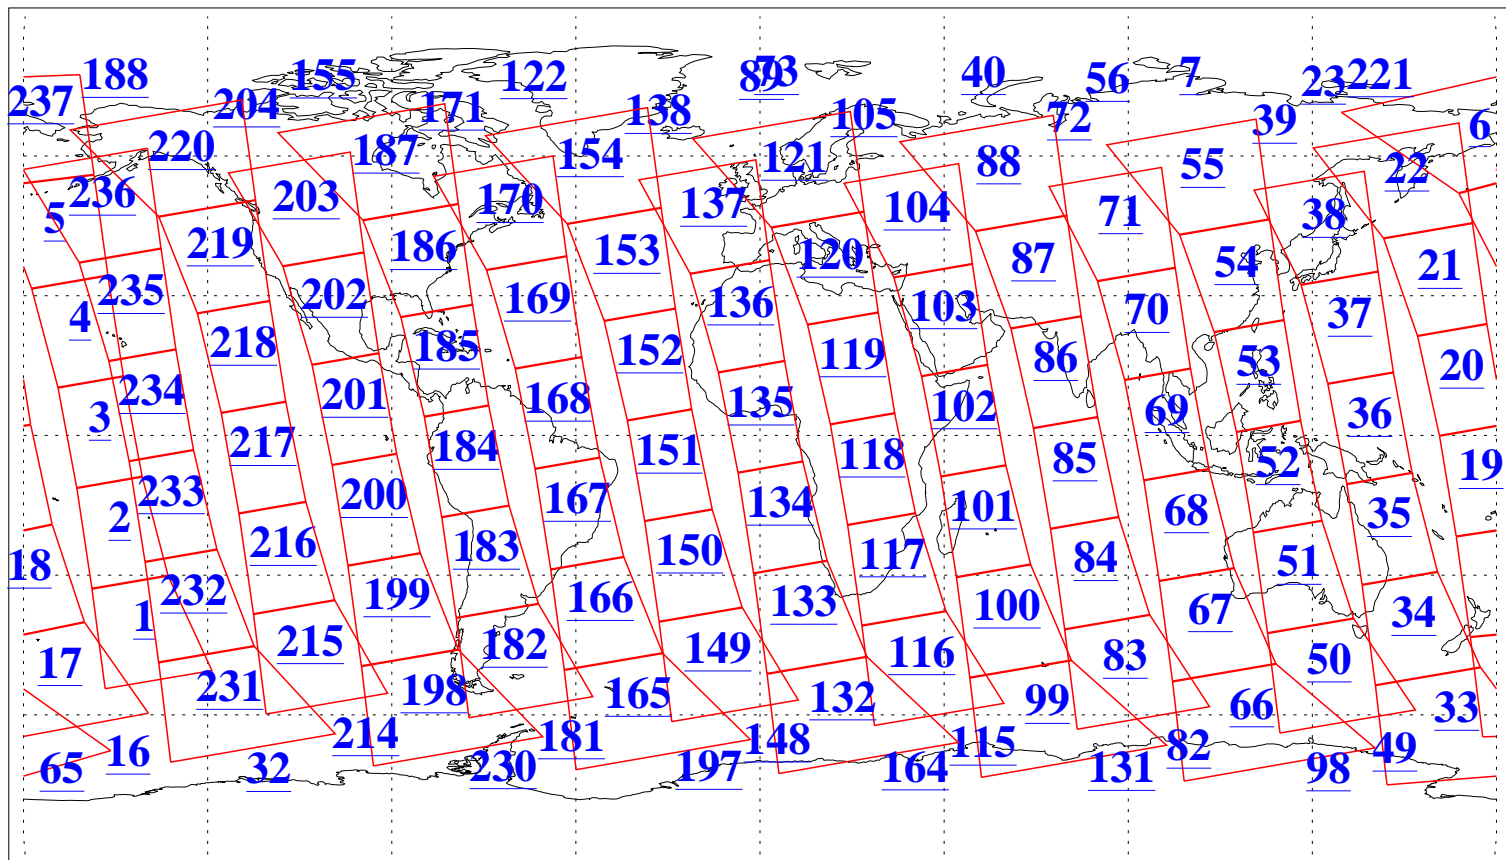

L1B Availability  
AMSU Granules: 240  
HSB Granules: 0  
AIRS Granules: 240

16 Feb 2016  
DoY 47  
Aqua Day 5036  
Granules: 1 to 120

Granules: 121 to 240

Legend: AMSU Available, HSB Available, AIRS Available

L1B Availability  
AMSU Granules: 240  
HSB Granules: 0  
AIRS Granules: 240

16 Feb 2016  
DoY 47  
Aqua Day 5036  
Ascending Granules

Descending Granules

Legend: AMSU Available, HSB Available, AIRS Available