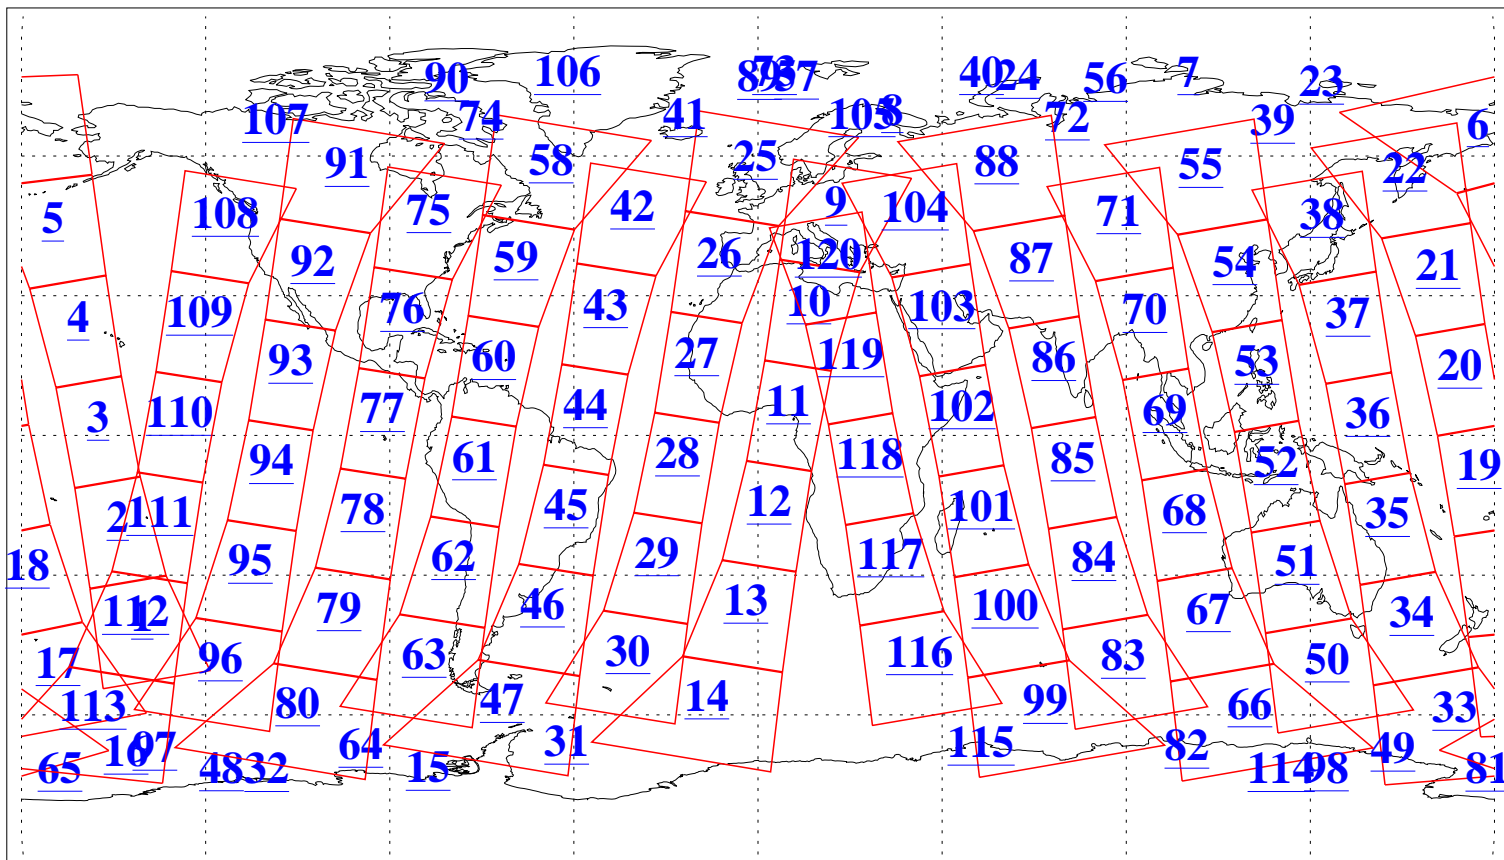

L1B Availability  
AMSU Granules: 240  
HSB Granules: 0  
AIRS Granules: 240

16 Feb 2016  
DoY 47  
Aqua Day 5036  
Granules: 1 to 120

Granules: 121 to 240

Legend: AMSU Available, HSB Available, AIRS Available

L1B Availability  
AMSU Granules: 240  
HSB Granules: 0  
AIRS Granules: 240

16 Feb 2016  
DoY 47  
Aqua Day 5036  
Ascending Granules

Descending Granules

Legend: AMSU Available, HSB Available, AIRS Available