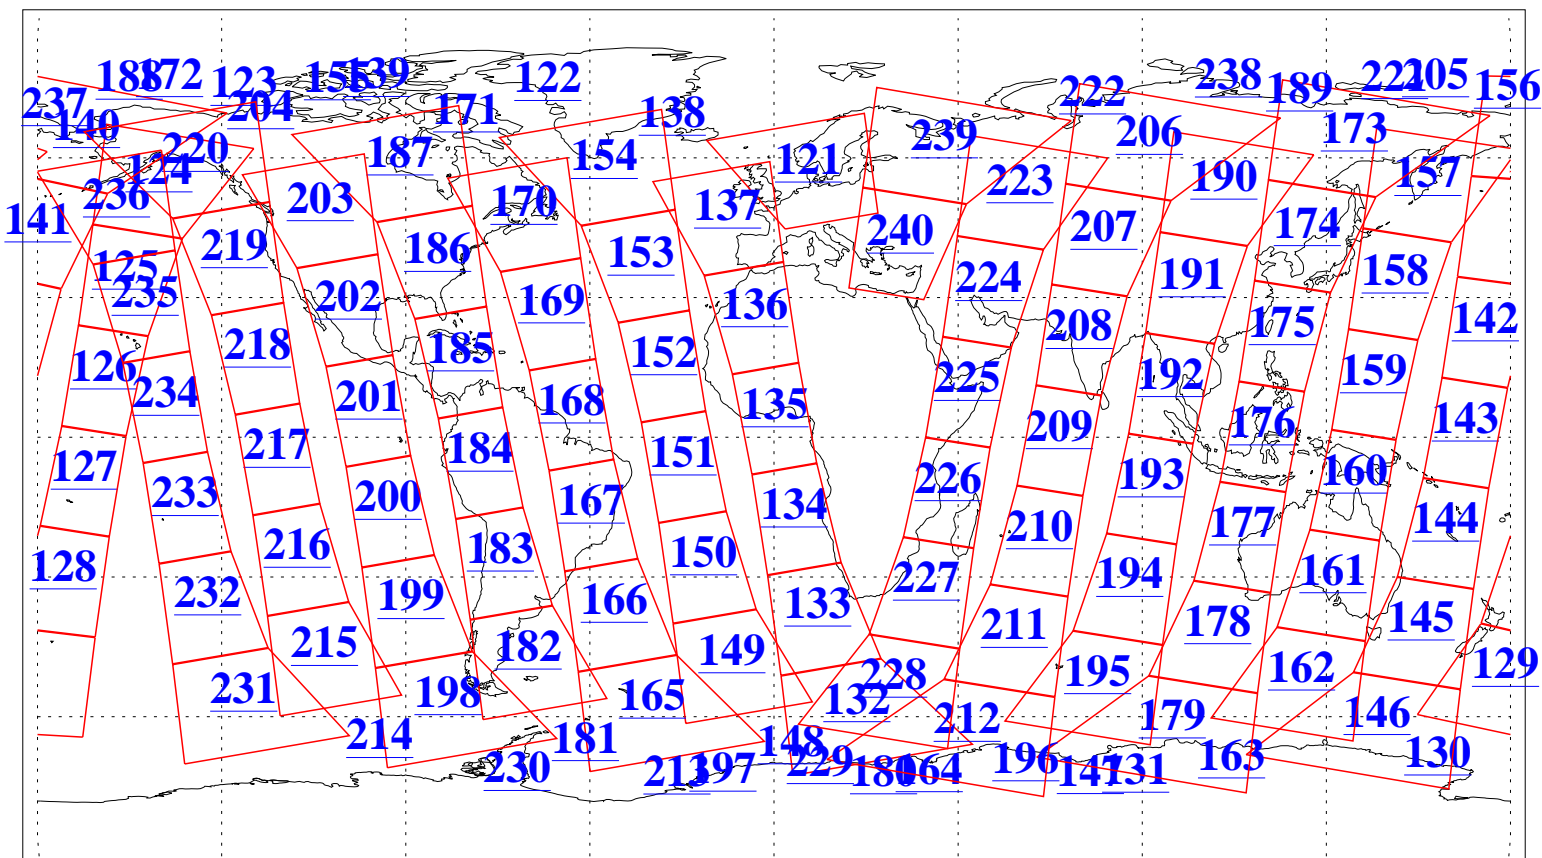

L1B Availability  
AMSU Granules: 240  
HSB Granules: 0  
AIRS Granules: 240

16 Feb 2016  
DoY 47  
Aqua Day 5036  
Granules: 1 to 120

Granules: 121 to 240

Legend: AMSU Available, HSB Available, AIRS Available

L1B Availability  
AMSU Granules: 240  
HSB Granules: 0  
AIRS Granules: 240

16 Feb 2016  
DoY 47  
Aqua Day 5036  
Ascending Granules

Descending Granules

Legend: AMSU Available, HSB Available, AIRS Available