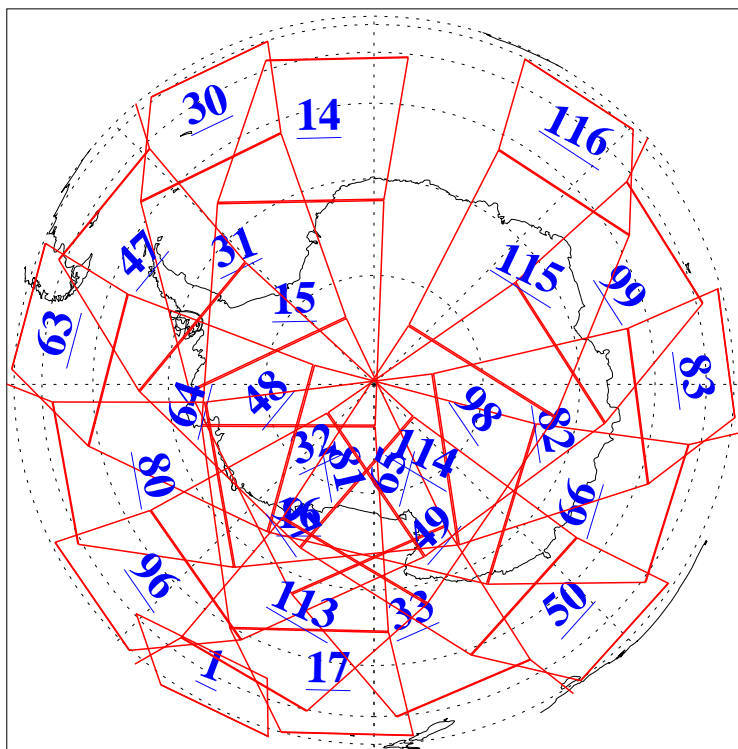

Legend: AMSU Available, HSB Available, AIRS Available