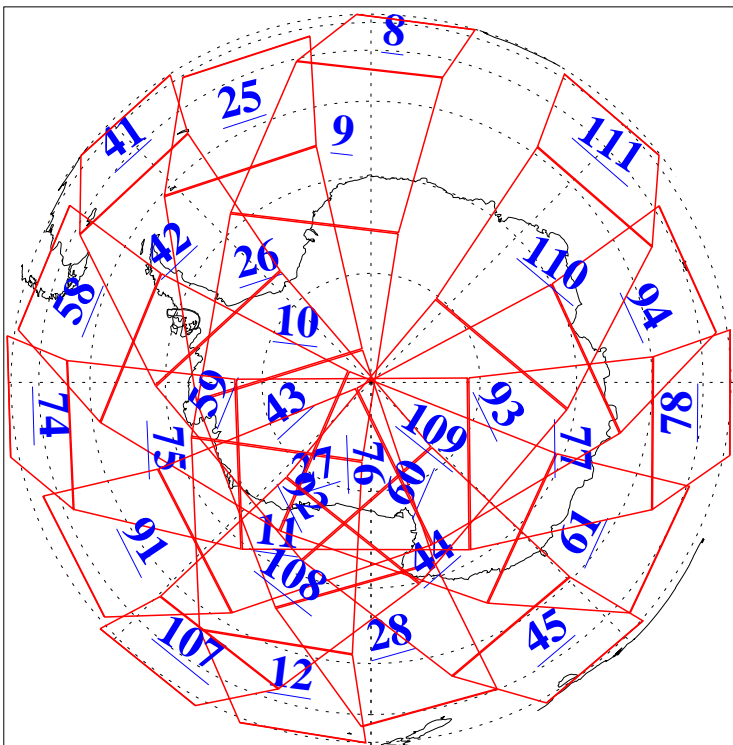

L1B Availability  
AMSU Granules: 240  
HSB Granules: 0  
AIRS Granules: 238

13 Feb 2016  
DoY 44  
Aqua Day 5033  
Granules: 1 to 120

Granules: 121 to 240

Legend: AMSU Available, HSB Available, AIRS Available

L1B Availability  
AMSU Granules: 240  
HSB Granules: 0  
AIRS Granules: 238

13 Feb 2016  
DoY 44  
Aqua Day 5033  
Ascending Granules

Descending Granules

Legend: AMSU Available, HSB Available, AIRS Available

L1B Availability  
 AMSU Granules: 240  
 HSB Granules: 0  
 AIRS Granules: 238

13 Feb 2016  
 DoY 44  
 Aqua Day 5033

Northern Hemisphere Granules

Southern Hemisphere Granules

Legend: AMSU Available, HSB Available, AIRS Available