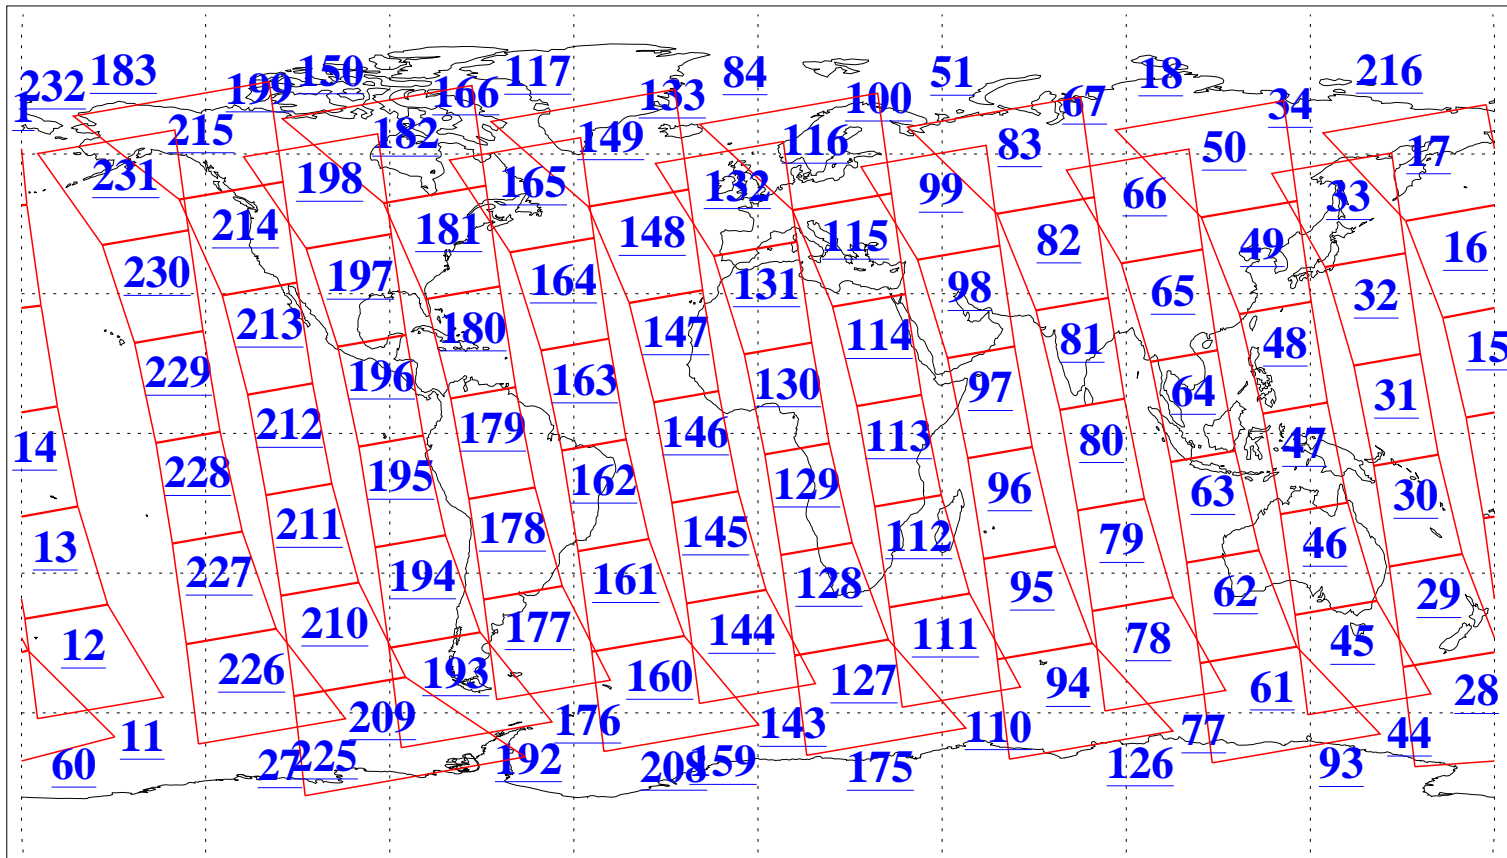

L1B Availability  
AMSU Granules: 240  
HSB Granules: 0  
AIRS Granules: 238

13 Feb 2016  
DoY 44  
Aqua Day 5033  
Granules: 1 to 120

Granules: 121 to 240

Legend: AMSU Available, HSB Available, AIRS Available

L1B Availability  
AMSU Granules: 240  
HSB Granules: 0  
AIRS Granules: 238

13 Feb 2016  
DoY 44  
Aqua Day 5033  
Ascending Granules

Descending Granules

Legend: AMSU Available, HSB Available, AIRS Available

L1B Availability  
 AMSU Granules: 240  
 HSB Granules: 0  
 AIRS Granules: 238

13 Feb 2016  
 DoY 44  
 Aqua Day 5033

Northern Hemisphere Granules

Southern Hemisphere Granules

Legend: AMSU Available, HSB Available, AIRS Available