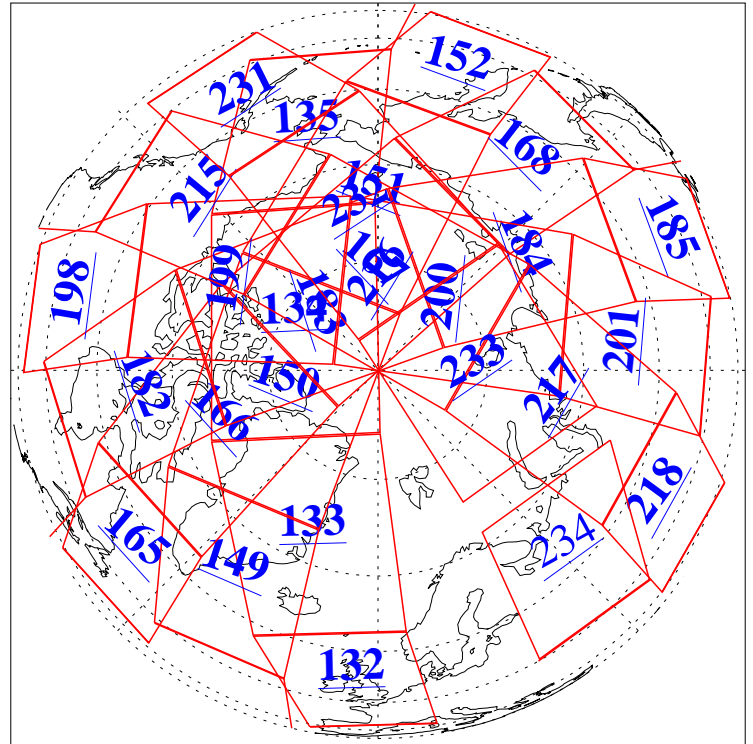

L1B Availability  
AMSU Granules: 240  
HSB Granules: 0  
AIRS Granules: 238

13 Feb 2016  
DoY 44  
Aqua Day 5033  
Granules: 1 to 120

Granules: 121 to 240

Legend: AMSU Available, HSB Available, AIRS Available

L1B Availability  
AMSU Granules: 240  
HSB Granules: 0  
AIRS Granules: 238

13 Feb 2016  
DoY 44  
Aqua Day 5033  
Ascending Granules

Descending Granules

Legend: AMSU Available, HSB Available, AIRS Available

L1B Availability  
 AMSU Granules: 240  
 HSB Granules: 0  
 AIRS Granules: 238

13 Feb 2016  
 DoY 44  
 Aqua Day 5033

Northern Hemisphere Granules

Southern Hemisphere Granules

Legend: AMSU Available, HSB Available, AIRS Available