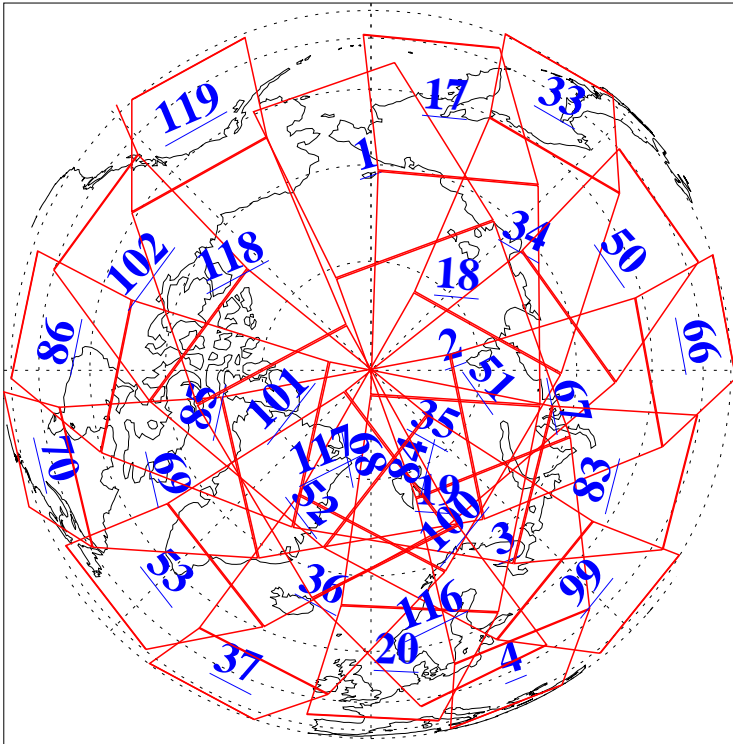

L1B Availability  
AMSU Granules: 240  
HSB Granules: 0  
AIRS Granules: 238

13 Feb 2016  
DoY 44  
Aqua Day 5033  
Granules: 1 to 120

Granules: 121 to 240

Legend: AMSU Available, HSB Available, AIRS Available

L1B Availability  
AMSU Granules: 240  
HSB Granules: 0  
AIRS Granules: 238

13 Feb 2016  
DoY 44  
Aqua Day 5033  
Ascending Granules

Descending Granules

Legend: AMSU Available, HSB Available, AIRS Available

L1B Availability  
 AMSU Granules: 240  
 HSB Granules: 0  
 AIRS Granules: 238

13 Feb 2016  
 DoY 44  
 Aqua Day 5033

Northern Hemisphere Granules

Southern Hemisphere Granules

Legend: AMSU Available, HSB Available, AIRS Available