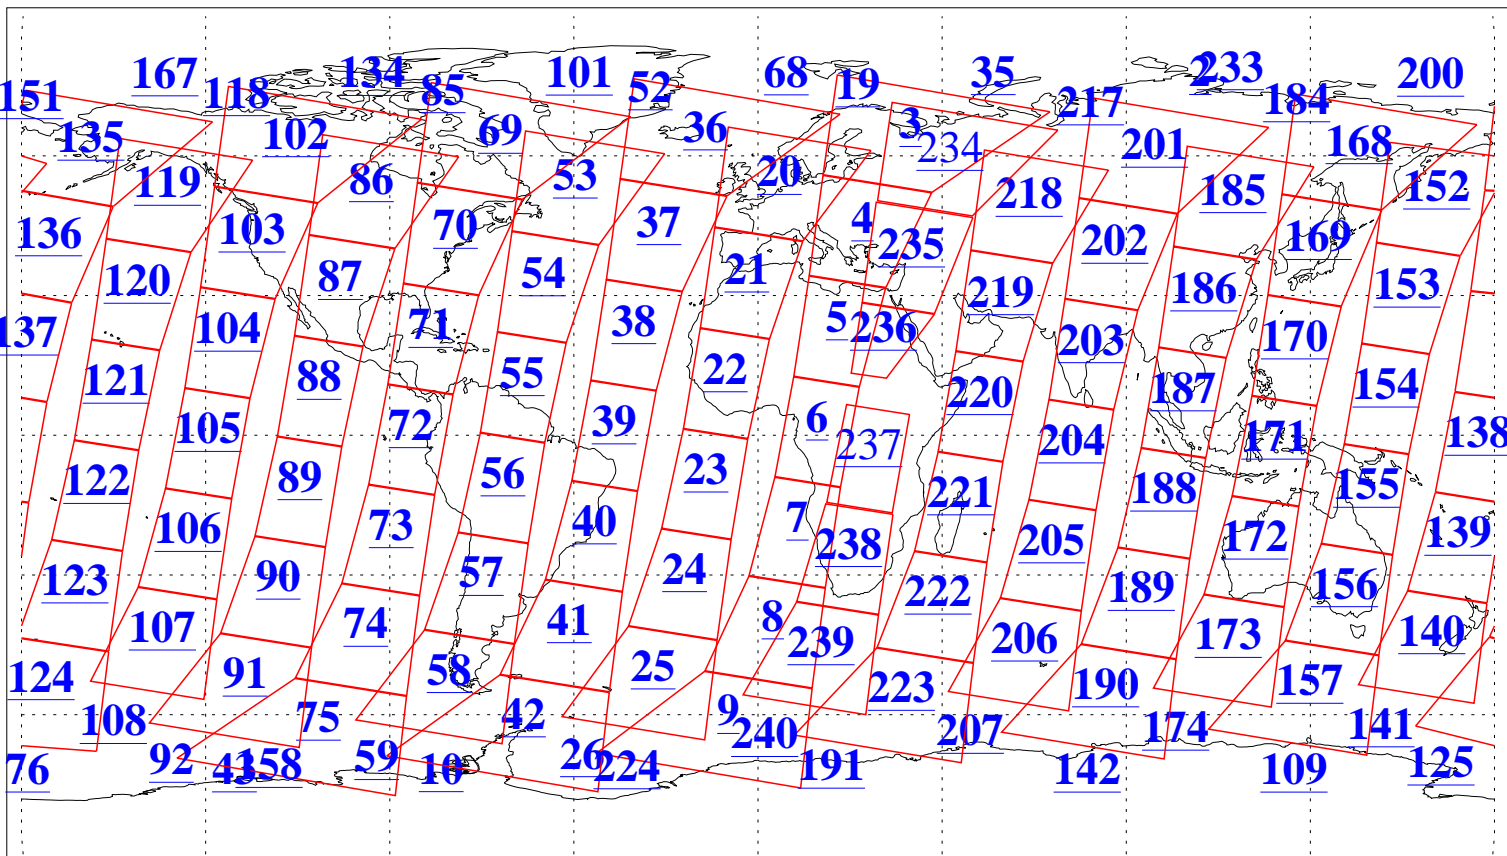

L1B Availability  
AMSU Granules: 240  
HSB Granules: 0  
AIRS Granules: 238

13 Feb 2016  
DoY 44  
Aqua Day 5033  
Granules: 1 to 120

Granules: 121 to 240

Legend: AMSU Available, HSB Available, AIRS Available

L1B Availability  
AMSU Granules: 240  
HSB Granules: 0  
AIRS Granules: 238

13 Feb 2016  
DoY 44  
Aqua Day 5033  
Ascending Granules

Descending Granules

Legend: AMSU Available, HSB Available, AIRS Available