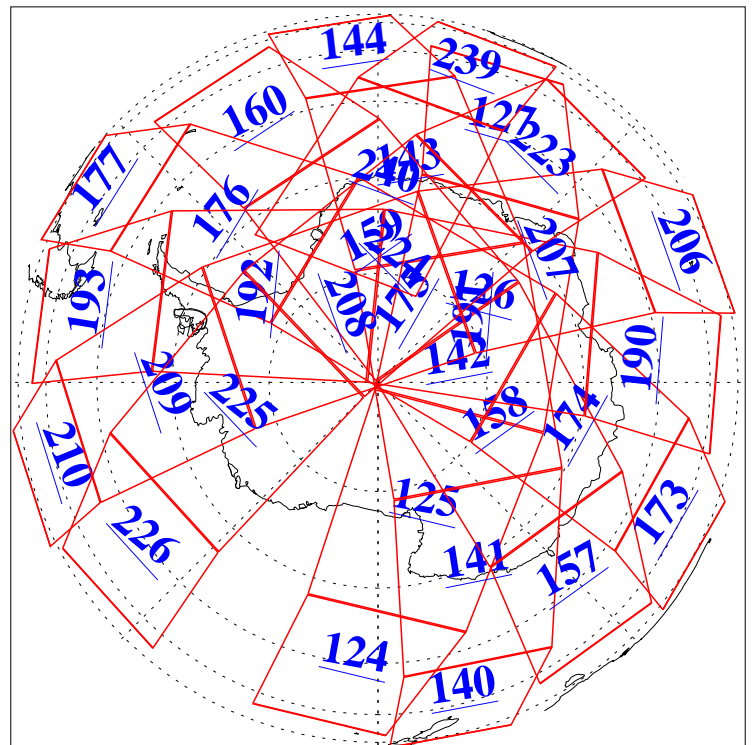

L1B Availability  
AMSU Granules: 240  
HSB Granules: 0  
AIRS Granules: 238

13 Feb 2016  
DoY 44  
Aqua Day 5033  
Granules: 1 to 120

Granules: 121 to 240

Legend: AMSU Available, HSB Available, AIRS Available

L1B Availability  
AMSU Granules: 240  
HSB Granules: 0  
AIRS Granules: 238

13 Feb 2016  
DoY 44  
Aqua Day 5033  
Ascending Granules

Descending Granules

Legend: AMSU Available, HSB Available, AIRS Available

L1B Availability  
 AMSU Granules: 240  
 HSB Granules: 0  
 AIRS Granules: 238

13 Feb 2016  
 DoY 44  
 Aqua Day 5033

Northern Hemisphere Granules

Southern Hemisphere Granules

Legend: AMSU Available, HSB Available, AIRS Available