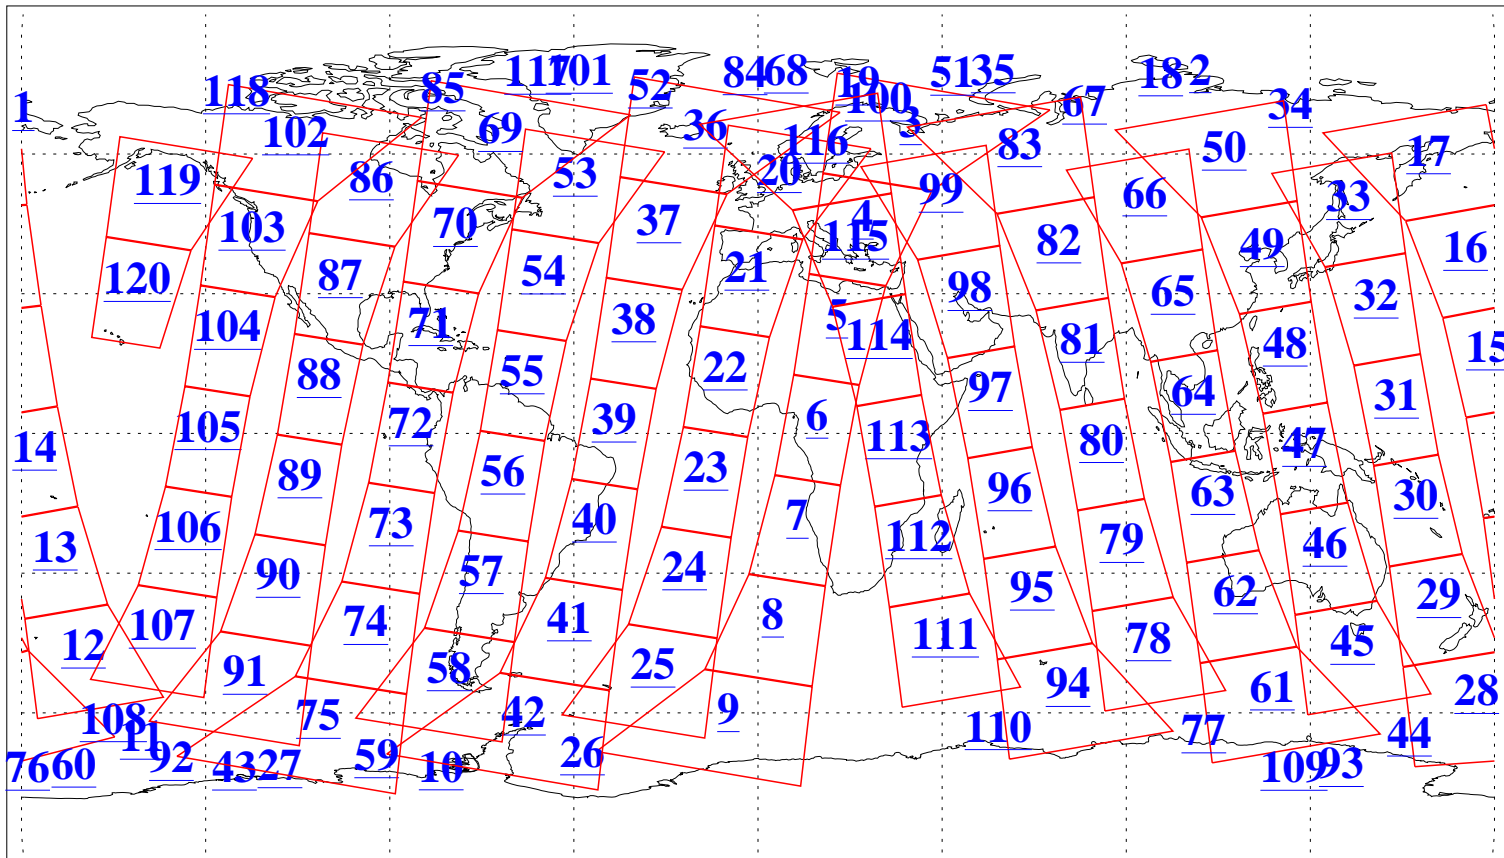

L1B Availability  
AMSU Granules: 240  
HSB Granules: 0  
AIRS Granules: 238

13 Feb 2016  
DoY 44  
Aqua Day 5033  
Granules: 1 to 120

Granules: 121 to 240

Legend: AMSU Available, HSB Available, AIRS Available

L1B Availability  
AMSU Granules: 240  
HSB Granules: 0  
AIRS Granules: 238

13 Feb 2016  
DoY 44  
Aqua Day 5033  
Ascending Granules

Descending Granules

Legend: AMSU Available, HSB Available, AIRS Available

L1B Availability  
 AMSU Granules: 240  
 HSB Granules: 0  
 AIRS Granules: 238

13 Feb 2016  
 DoY 44  
 Aqua Day 5033

Northern Hemisphere Granules

Southern Hemisphere Granules

Legend: AMSU Available, HSB Available, AIRS Available