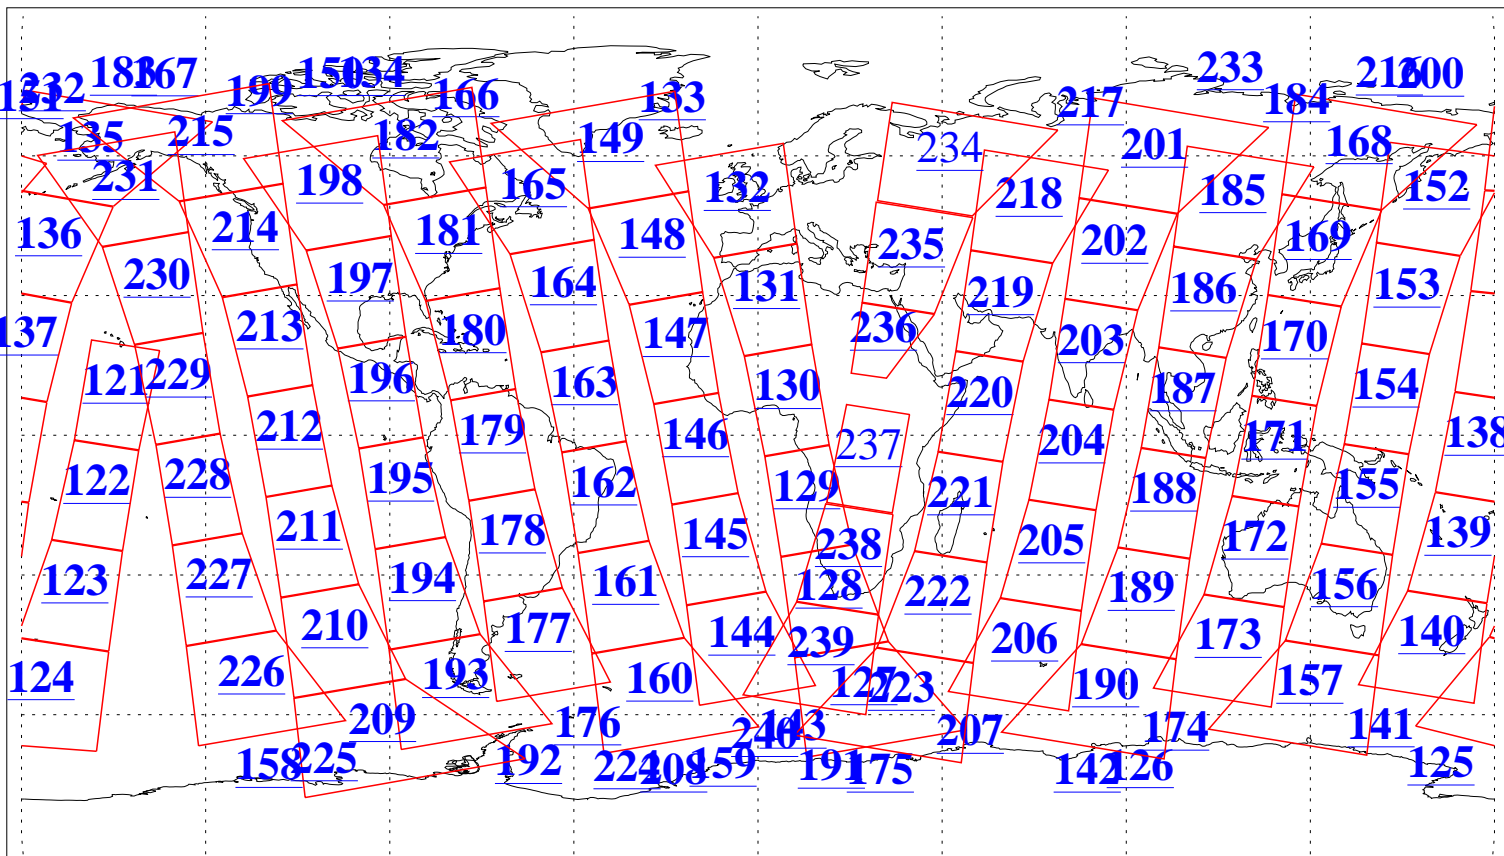

L1B Availability  
AMSU Granules: 240  
HSB Granules: 0  
AIRS Granules: 238

13 Feb 2016  
DoY 44  
Aqua Day 5033  
Granules: 1 to 120

Granules: 121 to 240

Legend: AMSU Available, HSB Available, AIRS Available

L1B Availability  
AMSU Granules: 240  
HSB Granules: 0  
AIRS Granules: 238

13 Feb 2016  
DoY 44  
Aqua Day 5033  
Ascending Granules

Descending Granules

Legend: AMSU Available, HSB Available, AIRS Available

L1B Availability  
 AMSU Granules: 240  
 HSB Granules: 0  
 AIRS Granules: 238

13 Feb 2016  
 DoY 44  
 Aqua Day 5033

Northern Hemisphere Granules

Southern Hemisphere Granules

Legend: AMSU Available, HSB Available, AIRS Available