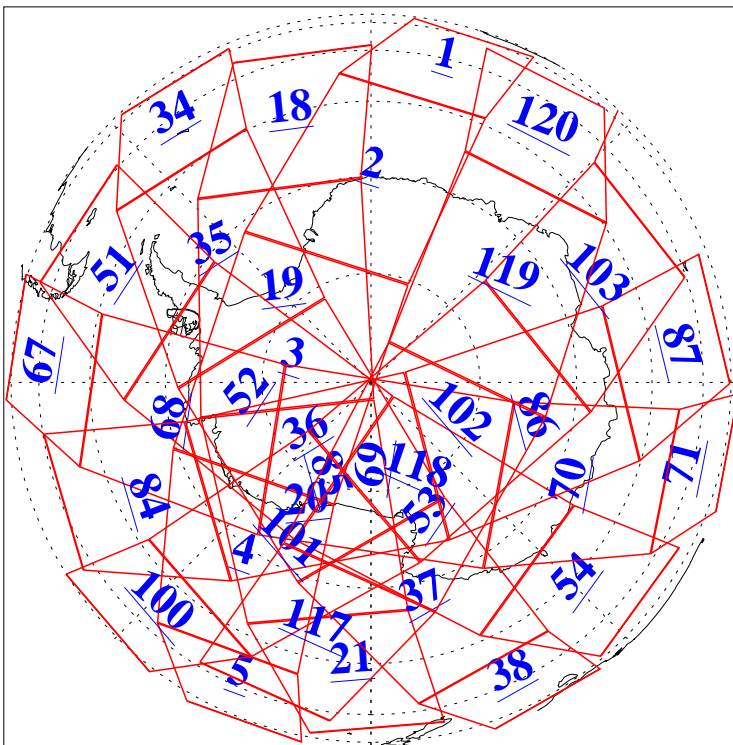

L1B Availability  
AMSU Granules: 240  
HSB Granules: 0  
AIRS Granules: 240

12 Feb 2016  
DoY 43  
Aqua Day 5032  
Granules: 1 to 120

Granules: 121 to 240

Legend: AMSU Available, HSB Available, AIRS Available

L1B Availability  
AMSU Granules: 240  
HSB Granules: 0  
AIRS Granules: 240

12 Feb 2016  
DoY 43  
Aqua Day 5032

Ascending Granules

Descending Granules

Legend: AMSU Available, HSB Available, AIRS Available

L1B Availability  
 AMSU Granules: 240  
 HSB Granules: 0  
 AIRS Granules: 240

12 Feb 2016  
 DoY 43  
 Aqua Day 5032

Northern Hemisphere Granules

Southern Hemisphere Granules

Legend: AMSU Available, HSB Available, AIRS Available