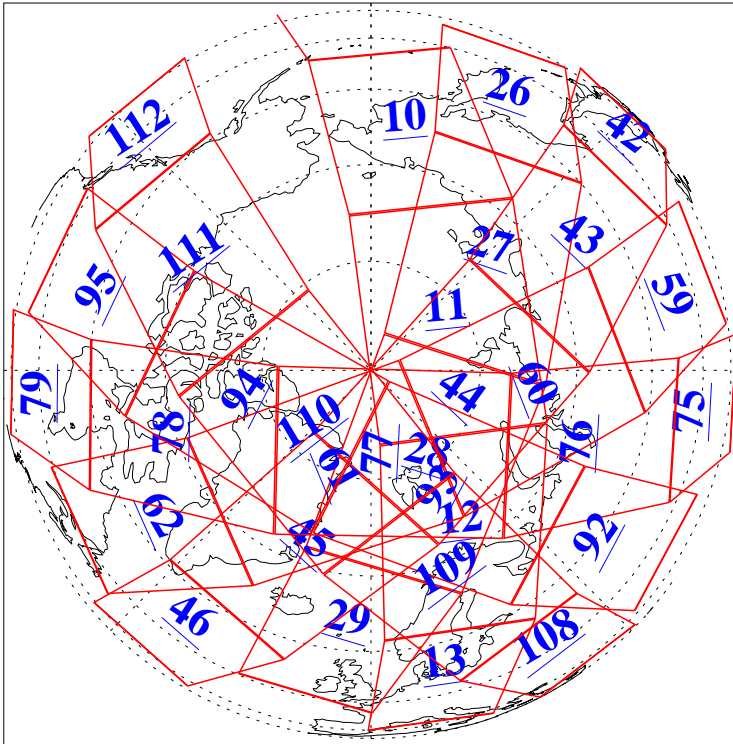

L1B Availability  
AMSU Granules: 240  
HSB Granules: 0  
AIRS Granules: 240

12 Feb 2016  
DoY 43  
Aqua Day 5032  
Granules: 1 to 120

Granules: 121 to 240

Legend: AMSU Available, HSB Available, AIRS Available

L1B Availability  
AMSU Granules: 240  
HSB Granules: 0  
AIRS Granules: 240

12 Feb 2016  
DoY 43  
Aqua Day 5032

Ascending Granules

Descending Granules

Legend: AMSU Available, HSB Available, AIRS Available

L1B Availability  
 AMSU Granules: 240  
 HSB Granules: 0  
 AIRS Granules: 240

12 Feb 2016  
 DoY 43  
 Aqua Day 5032

Northern Hemisphere Granules

Southern Hemisphere Granules

Legend: AMSU Available, HSB Available, AIRS Available