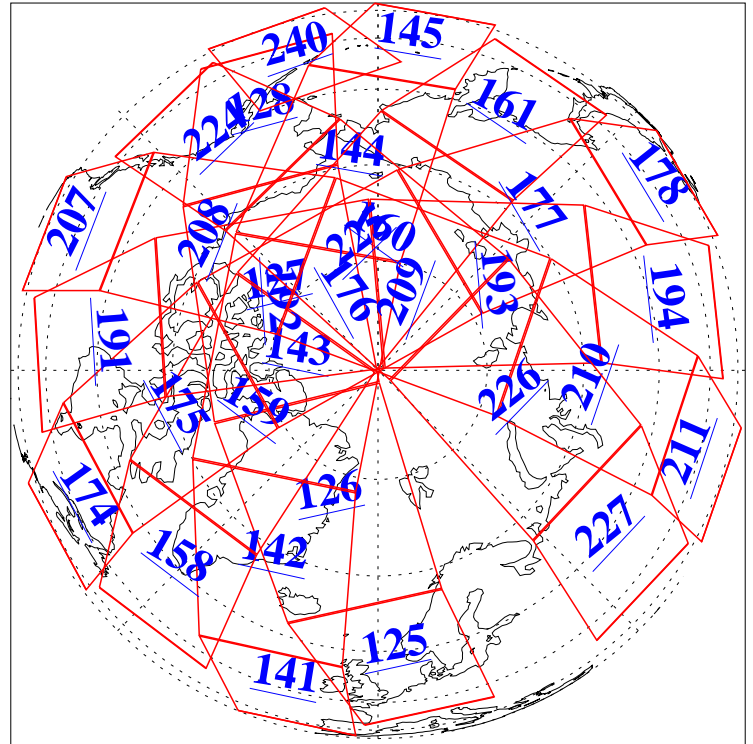

L1B Availability  
AMSU Granules: 240  
HSB Granules: 0  
AIRS Granules: 240

12 Feb 2016  
DoY 43  
Aqua Day 5032

Ascending Granules

Descending Granules

Legend: AMSU Available, HSB Available, AIRS Available

L1B Availability  
 AMSU Granules: 240  
 HSB Granules: 0  
 AIRS Granules: 240

12 Feb 2016  
 DoY 43  
 Aqua Day 5032

Northern Hemisphere Granules

Southern Hemisphere Granules

Legend: AMSU Available, HSB Available, AIRS Available