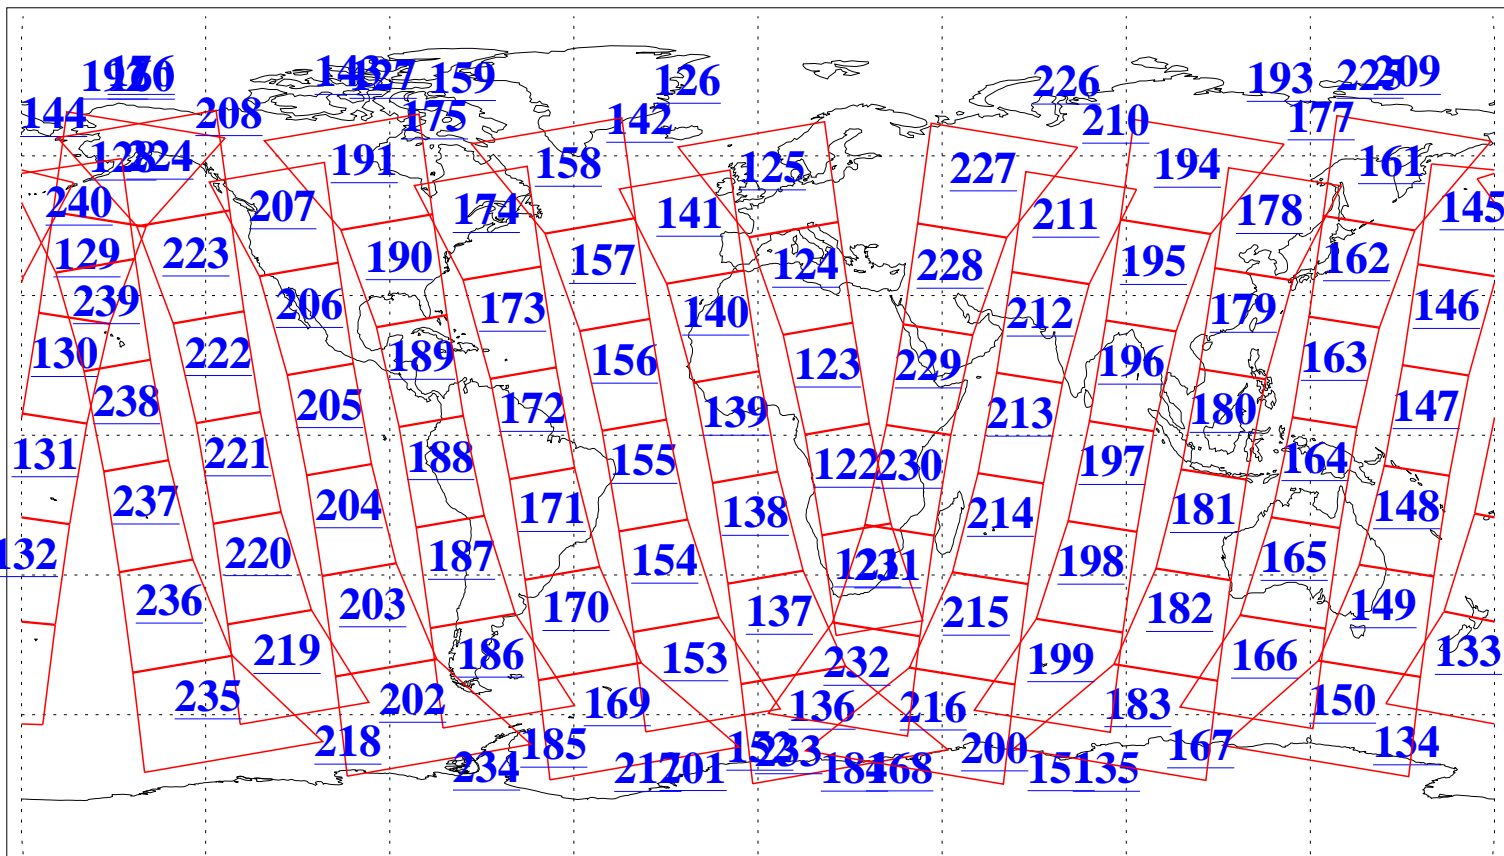

L1B Availability  
AMSU Granules: 240  
HSB Granules: 0  
AIRS Granules: 240

12 Feb 2016  
DoY 43  
Aqua Day 5032  
Granules: 1 to 120

Granules: 121 to 240

Legend: AMSU Available, HSB Available, AIRS Available

L1B Availability  
AMSU Granules: 240  
HSB Granules: 0  
AIRS Granules: 240

12 Feb 2016  
DoY 43  
Aqua Day 5032

Ascending Granules

Descending Granules

Legend: AMSU Available, HSB Available, AIRS Available

L1B Availability  
 AMSU Granules: 240  
 HSB Granules: 0  
 AIRS Granules: 240

12 Feb 2016  
 DoY 43  
 Aqua Day 5032

Northern Hemisphere Granules

Southern Hemisphere Granules

Legend: AMSU Available, HSB Available, AIRS Available