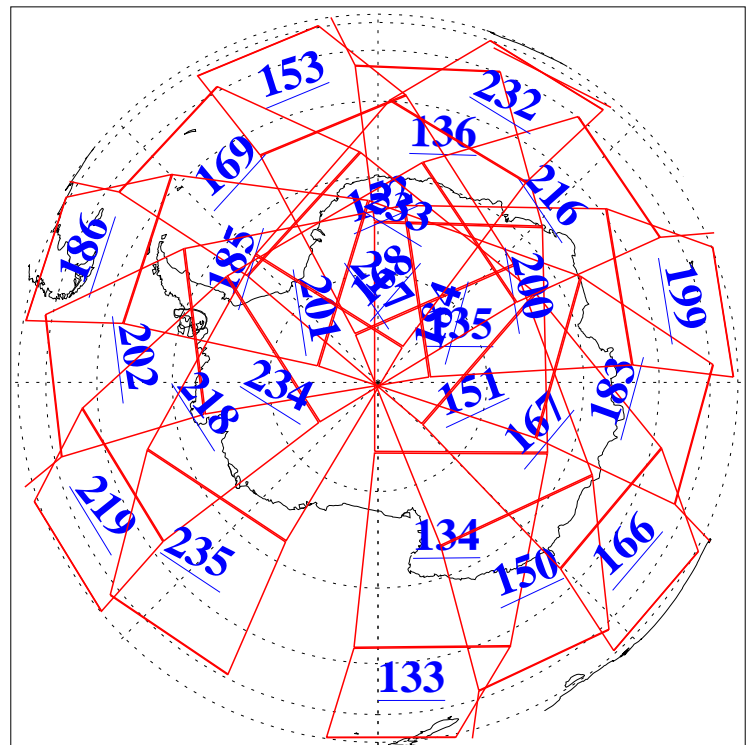

L1B Availability  
AMSU Granules: 240  
HSB Granules: 0  
AIRS Granules: 240

12 Feb 2016  
DoY 43  
Aqua Day 5032  
Granules: 1 to 120

Granules: 121 to 240

Legend: AMSU Available, HSB Available, AIRS Available

L1B Availability  
AMSU Granules: 240  
HSB Granules: 0  
AIRS Granules: 240

12 Feb 2016  
DoY 43  
Aqua Day 5032

Ascending Granules

Descending Granules

Legend: AMSU Available, HSB Available, AIRS Available

L1B Availability  
 AMSU Granules: 240  
 HSB Granules: 0  
 AIRS Granules: 240

12 Feb 2016  
 DoY 43  
 Aqua Day 5032

Northern Hemisphere Granules

Southern Hemisphere Granules

Legend: AMSU Available, HSB Available, AIRS Available