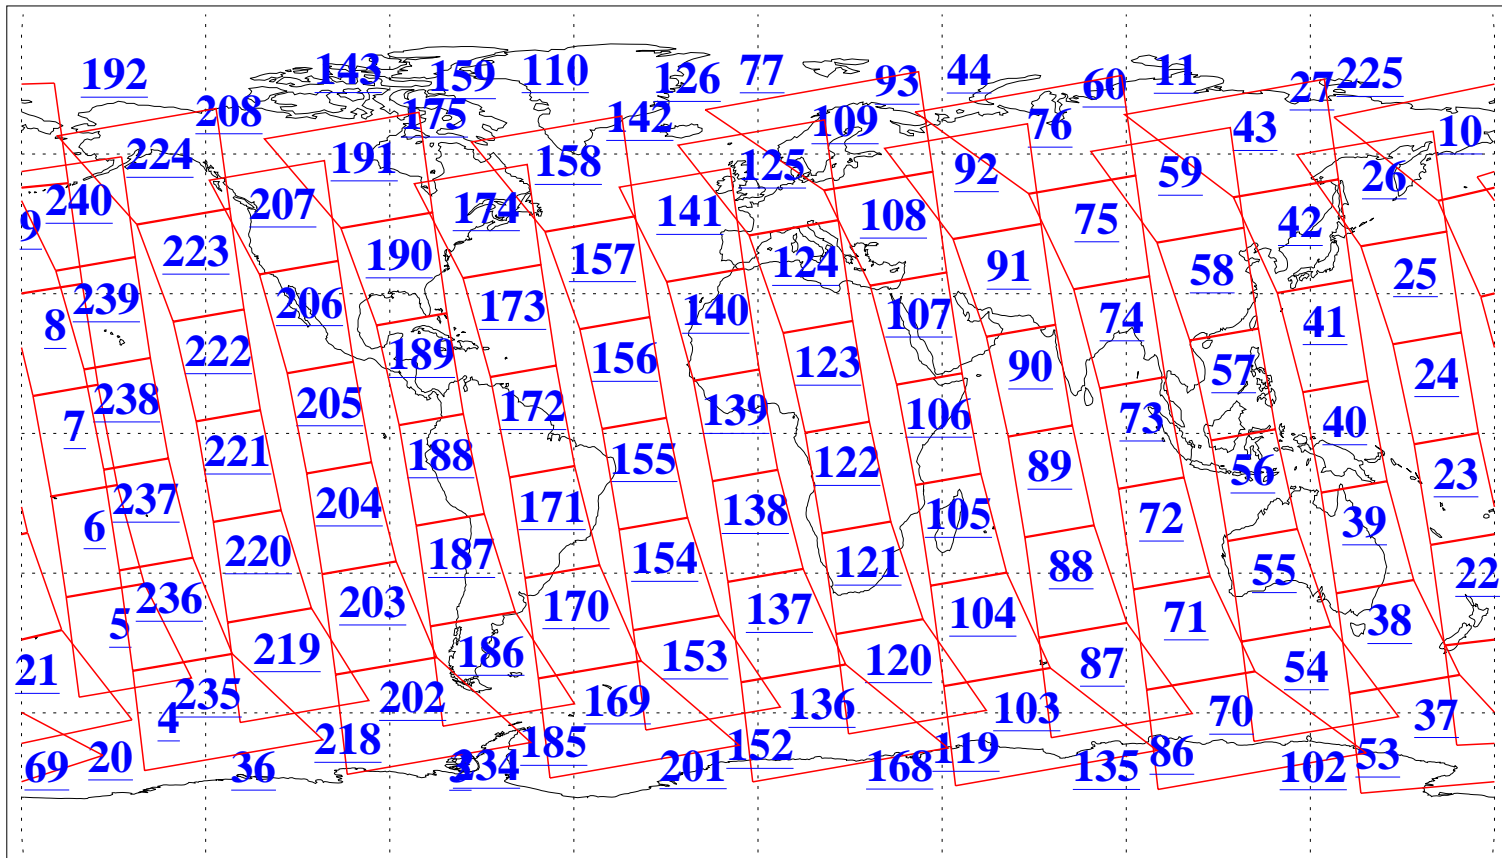

L1B Availability  
AMSU Granules: 240  
HSB Granules: 0  
AIRS Granules: 240

12 Feb 2016  
DoY 43  
Aqua Day 5032  
Granules: 1 to 120

Granules: 121 to 240

Legend: AMSU Available, HSB Available, AIRS Available

L1B Availability  
AMSU Granules: 240  
HSB Granules: 0  
AIRS Granules: 240

12 Feb 2016  
DoY 43  
Aqua Day 5032

Ascending Granules

Descending Granules

Legend: AMSU Available, HSB Available, AIRS Available