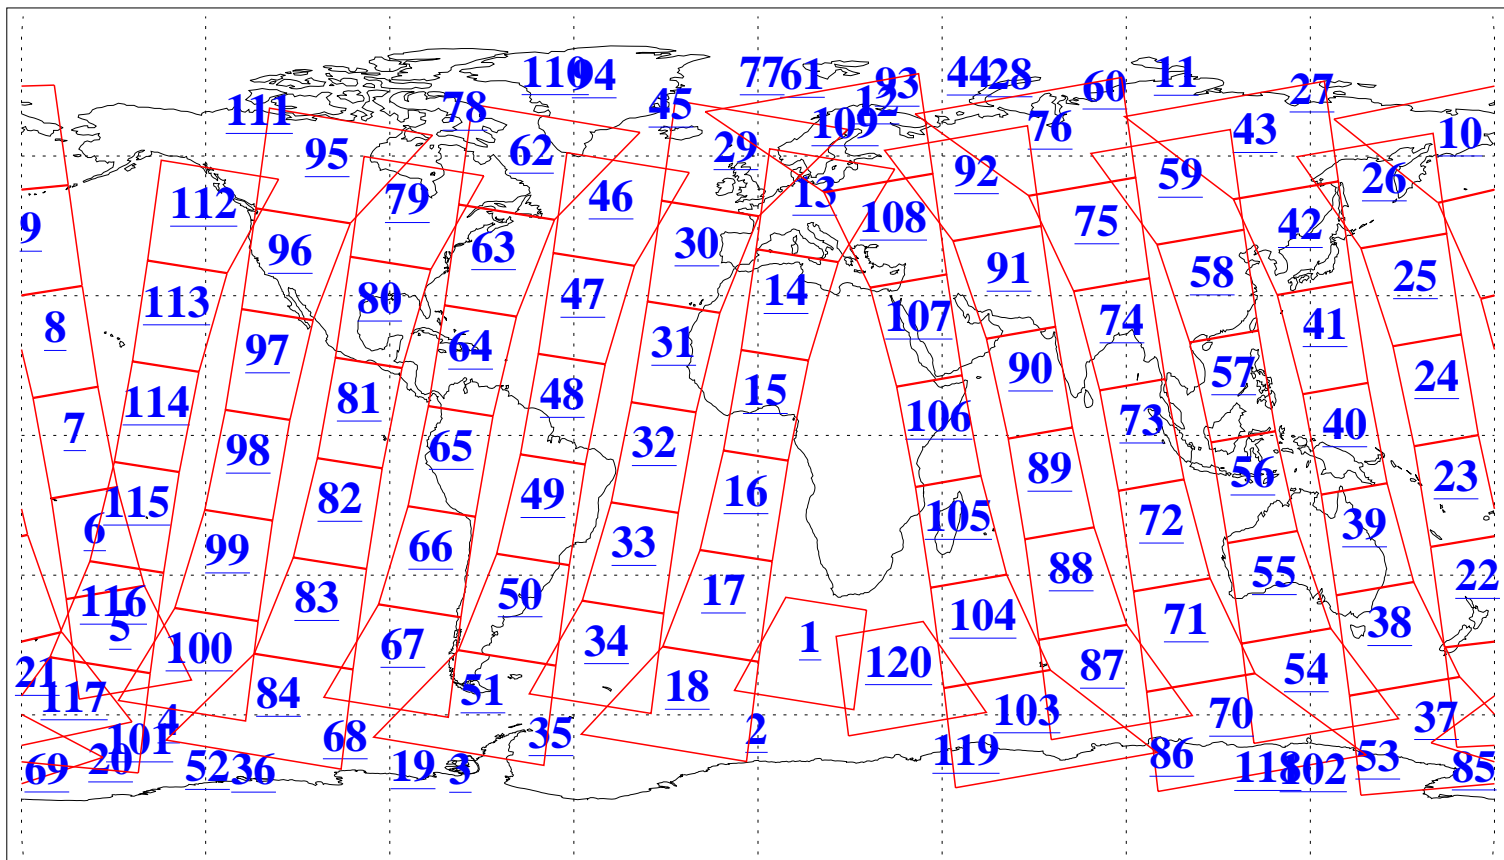

L1B Availability  
AMSU Granules: 240  
HSB Granules: 0  
AIRS Granules: 240

12 Feb 2016  
DoY 43  
Aqua Day 5032  
Granules: 1 to 120

Granules: 121 to 240

Legend: AMSU Available, HSB Available, AIRS Available

L1B Availability  
AMSU Granules: 240  
HSB Granules: 0  
AIRS Granules: 240

12 Feb 2016  
DoY 43  
Aqua Day 5032

Ascending Granules

Descending Granules

Legend: AMSU Available, HSB Available, AIRS Available

L1B Availability  
 AMSU Granules: 240  
 HSB Granules: 0  
 AIRS Granules: 240

12 Feb 2016  
 DoY 43  
 Aqua Day 5032

Northern Hemisphere Granules

Southern Hemisphere Granules

Legend: AMSU Available, HSB Available, AIRS Available