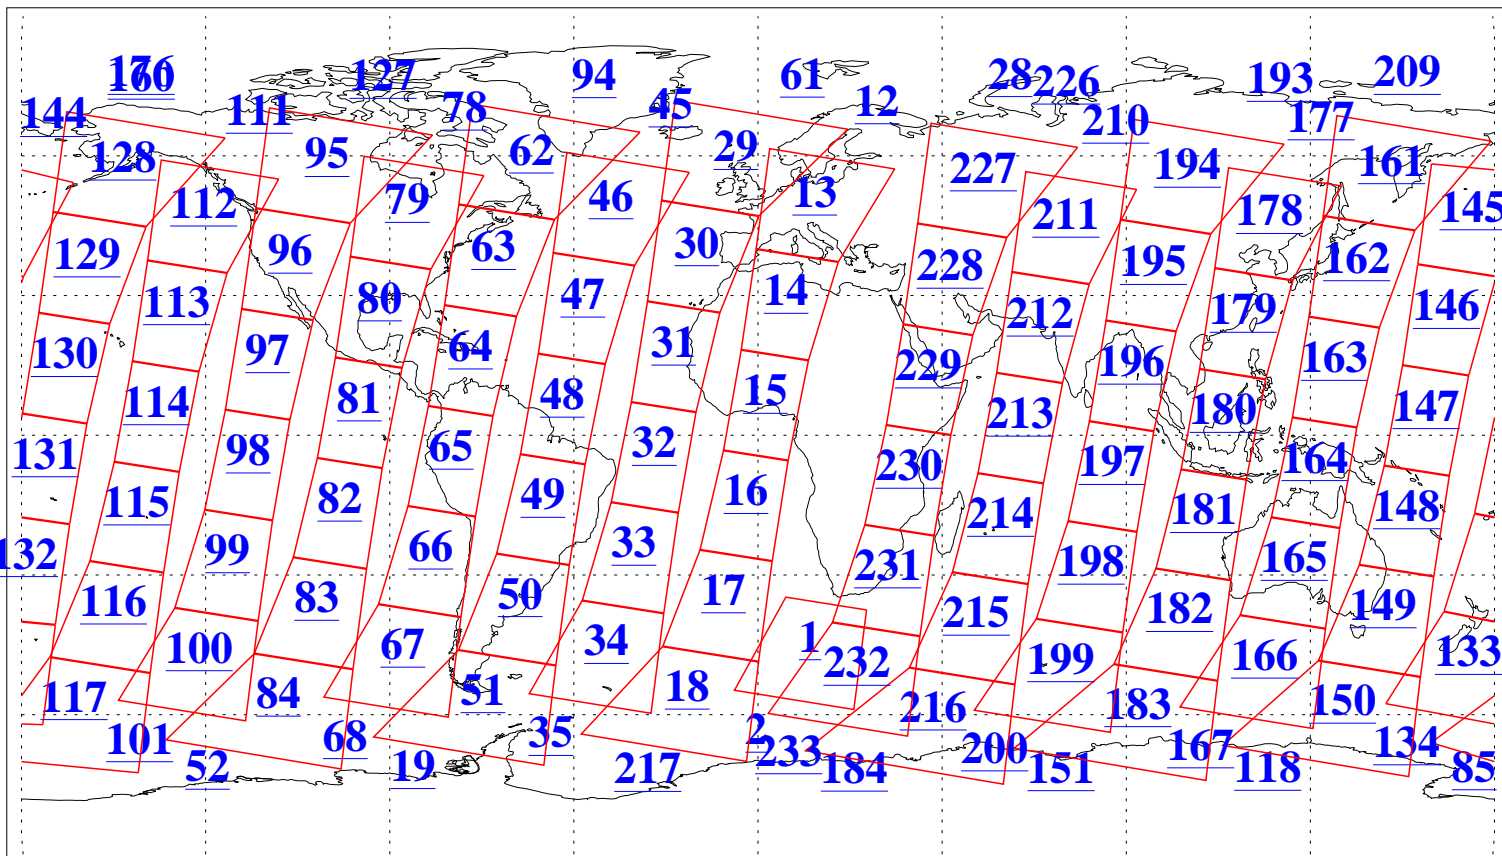

L1B Availability  
AMSU Granules: 240  
HSB Granules: 0  
AIRS Granules: 240

12 Feb 2016  
DoY 43  
Aqua Day 5032  
Granules: 1 to 120

Granules: 121 to 240

Legend: AMSU Available, HSB Available, AIRS Available

L1B Availability  
AMSU Granules: 240  
HSB Granules: 0  
AIRS Granules: 240

12 Feb 2016  
DoY 43  
Aqua Day 5032

Ascending Granules

Descending Granules

Legend: AMSU Available, HSB Available, AIRS Available

L1B Availability  
 AMSU Granules: 240  
 HSB Granules: 0  
 AIRS Granules: 240

12 Feb 2016  
 DoY 43  
 Aqua Day 5032

Northern Hemisphere Granules

Southern Hemisphere Granules

Legend: AMSU Available, HSB Available, AIRS Available