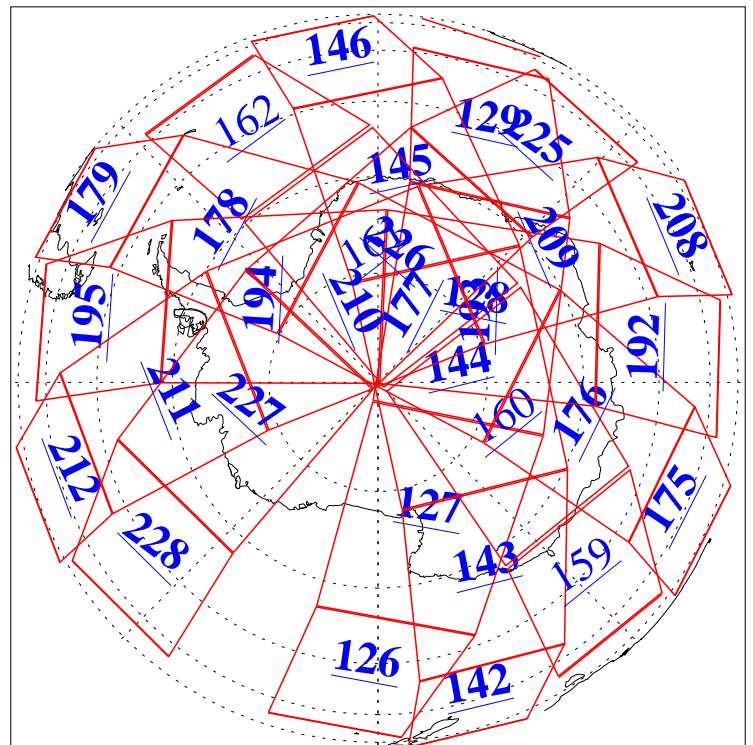

L1B Availability
AMSU Granules: 240
HSB Granules: 0
AIRS Granules: 223

11 Feb 2016
DoY 42
Aqua Day 5031
Granules: 1 to 120

Granules: 121 to 240

Legend: AMSU Available, HSB Available, AIRS Available

L1B Availability
AMSU Granules: 240
HSB Granules: 0
AIRS Granules: 223

11 Feb 2016
DoY 42
Aqua Day 5031
Ascending Granules

Descending Granules

Legend: AMSU Available, HSB Available, AIRS Available

L1B Availability
 AMSU Granules: 240
 HSB Granules: 0
 AIRS Granules: 223

11 Feb 2016
 DoY 42
 Aqua Day 5031

Northern Hemisphere Granules

Southern Hemisphere Granules

Legend: AMSU Available, HSB Available, AIRS Available