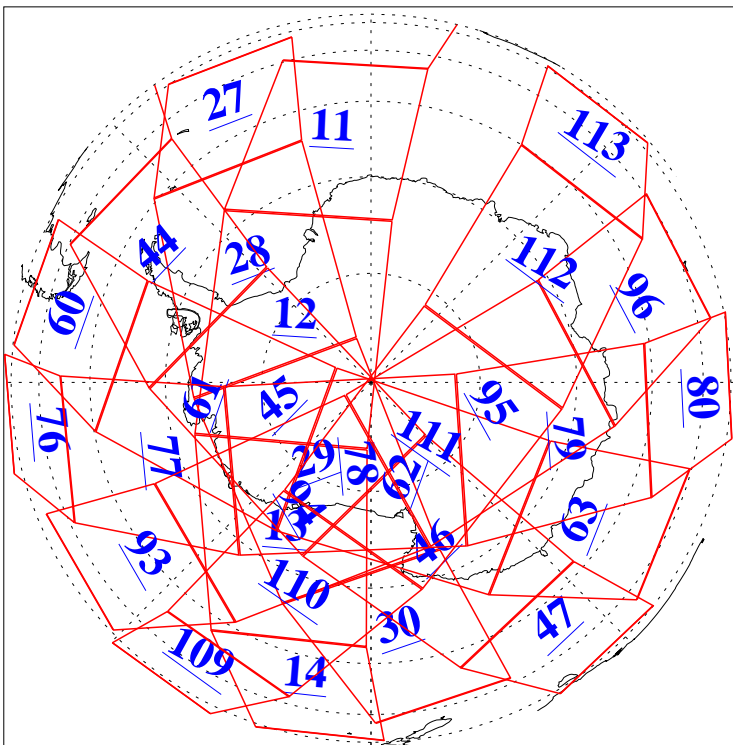

L1B Availability
AMSU Granules: 240
HSB Granules: 0
AIRS Granules: 223

11 Feb 2016
DoY 42
Aqua Day 5031
Granules: 1 to 120

Granules: 121 to 240

Legend: AMSU Available, HSB Available, AIRS Available

L1B Availability
AMSU Granules: 240
HSB Granules: 0
AIRS Granules: 223

11 Feb 2016
DoY 42
Aqua Day 5031
Ascending Granules

Descending Granules

Legend: AMSU Available, HSB Available, AIRS Available

L1B Availability
 AMSU Granules: 240
 HSB Granules: 0
 AIRS Granules: 223

11 Feb 2016
 DoY 42
 Aqua Day 5031

Northern Hemisphere Granules

Southern Hemisphere Granules

Legend: AMSU Available, HSB Available, AIRS Available