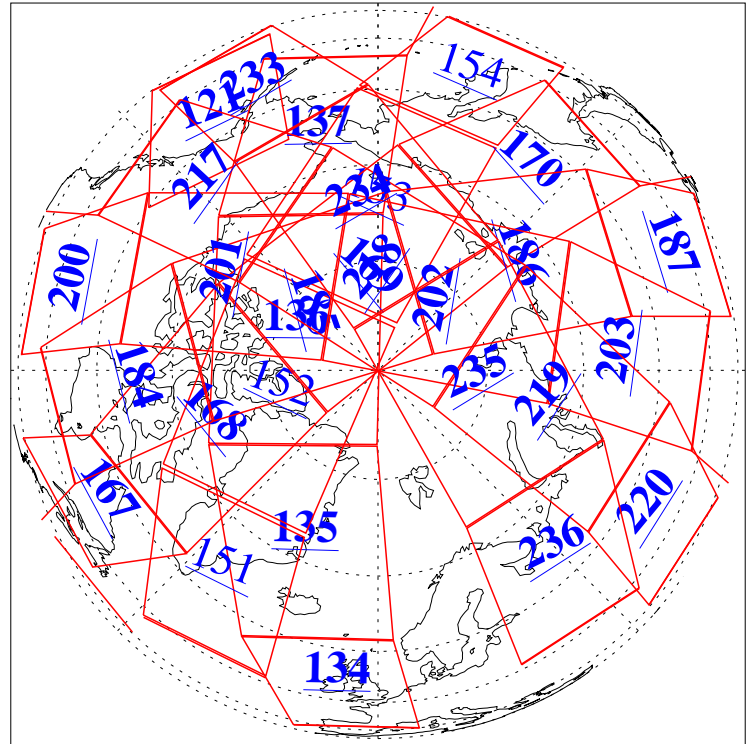

L1B Availability
AMSU Granules: 240
HSB Granules: 0
AIRS Granules: 223

11 Feb 2016
DoY 42
Aqua Day 5031
Granules: 1 to 120

Granules: 121 to 240

Legend: AMSU Available, HSB Available, AIRS Available

L1B Availability
AMSU Granules: 240
HSB Granules: 0
AIRS Granules: 223

11 Feb 2016
DoY 42
Aqua Day 5031
Ascending Granules

Descending Granules

Legend: AMSU Available, HSB Available, AIRS Available

L1B Availability
 AMSU Granules: 240
 HSB Granules: 0
 AIRS Granules: 223

11 Feb 2016
 DoY 42
 Aqua Day 5031

Northern Hemisphere Granules

Southern Hemisphere Granules

Legend: AMSU Available, HSB Available, AIRS Available