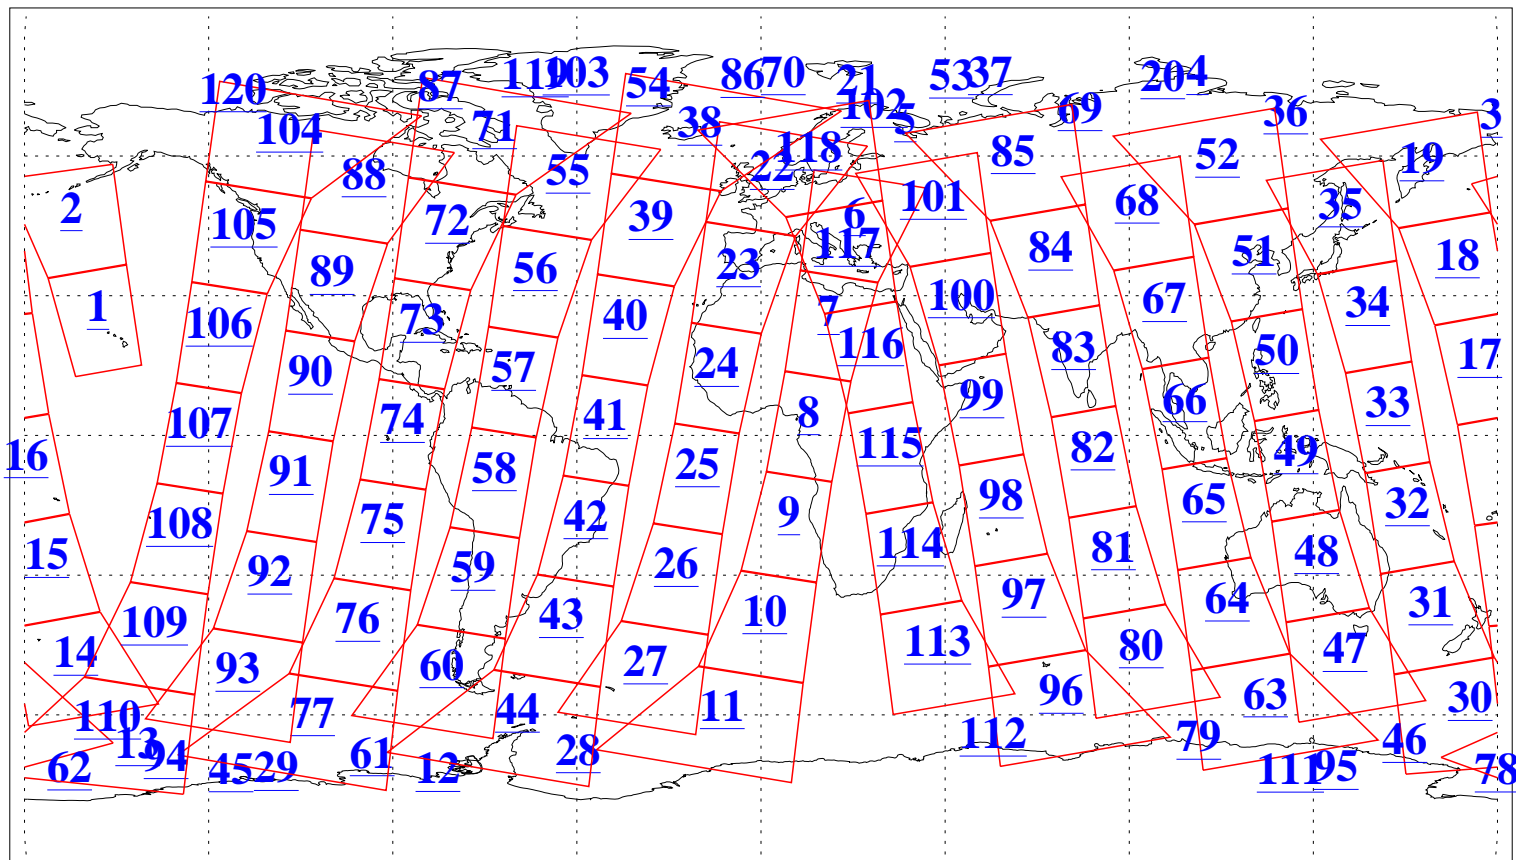

L1B Availability
AMSU Granules: 240
HSB Granules: 0
AIRS Granules: 223

11 Feb 2016
DoY 42
Aqua Day 5031
Granules: 1 to 120

Granules: 121 to 240

Legend: AMSU Available, HSB Available, AIRS Available

L1B Availability
AMSU Granules: 240
HSB Granules: 0
AIRS Granules: 223

11 Feb 2016
DoY 42
Aqua Day 5031
Ascending Granules

Descending Granules

Legend: AMSU Available, HSB Available, AIRS Available

L1B Availability
 AMSU Granules: 240
 HSB Granules: 0
 AIRS Granules: 223

11 Feb 2016
 DoY 42
 Aqua Day 5031

Northern Hemisphere Granules

Southern Hemisphere Granules

Legend: AMSU Available, HSB Available, AIRS Available