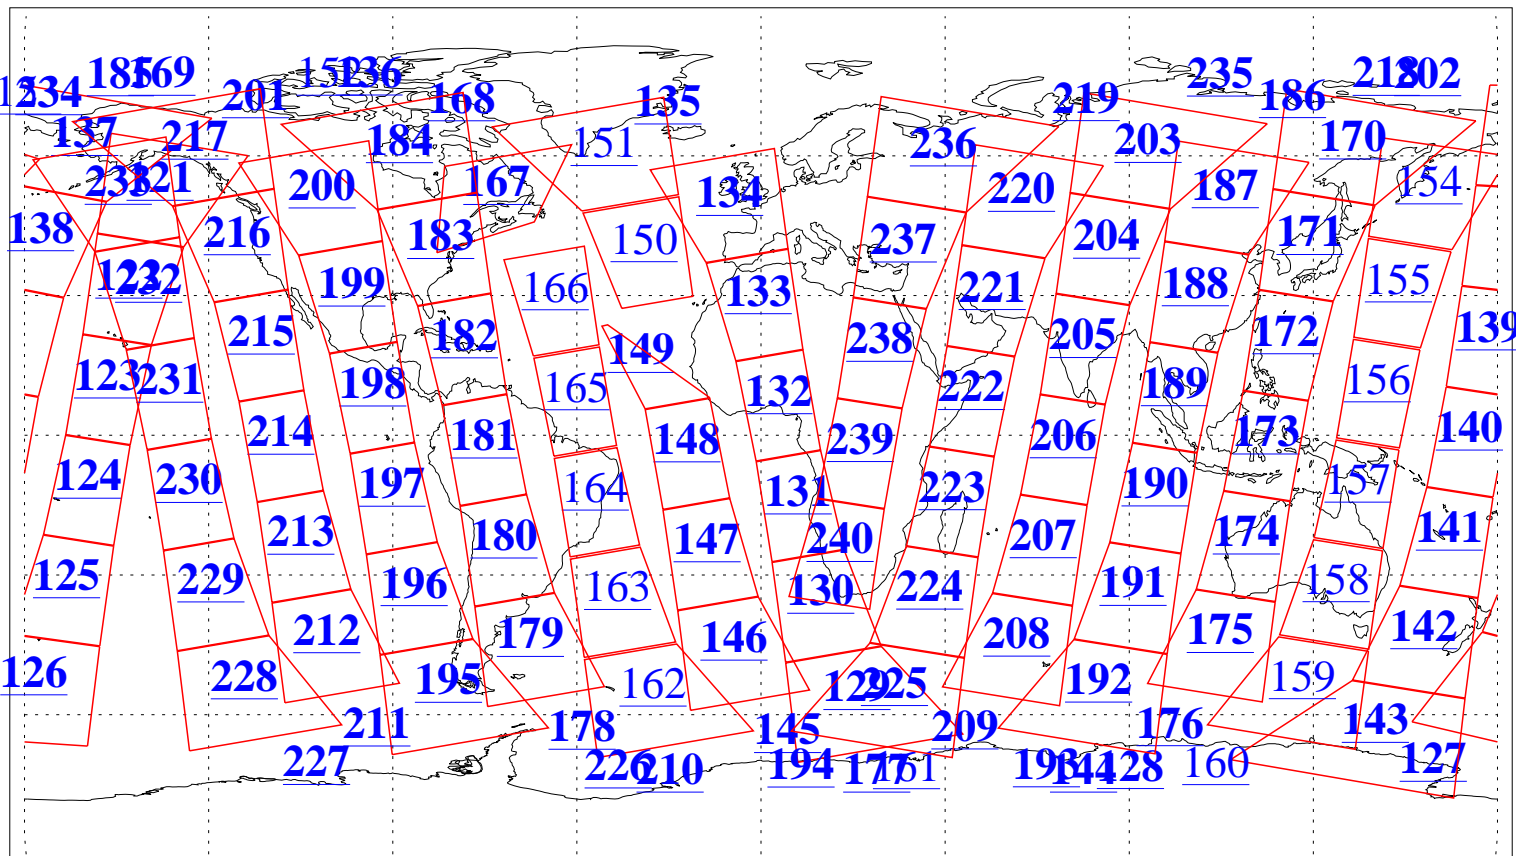

L1B Availability
AMSU Granules: 240
HSB Granules: 0
AIRS Granules: 223

11 Feb 2016
DoY 42
Aqua Day 5031
Granules: 1 to 120

Granules: 121 to 240

Legend: AMSU Available, HSB Available, AIRS Available

L1B Availability
AMSU Granules: 240
HSB Granules: 0
AIRS Granules: 223

11 Feb 2016
DoY 42
Aqua Day 5031
Ascending Granules

Descending Granules

Legend: AMSU Available, HSB Available, AIRS Available

L1B Availability
 AMSU Granules: 240
 HSB Granules: 0
 AIRS Granules: 223

11 Feb 2016
 DoY 42
 Aqua Day 5031