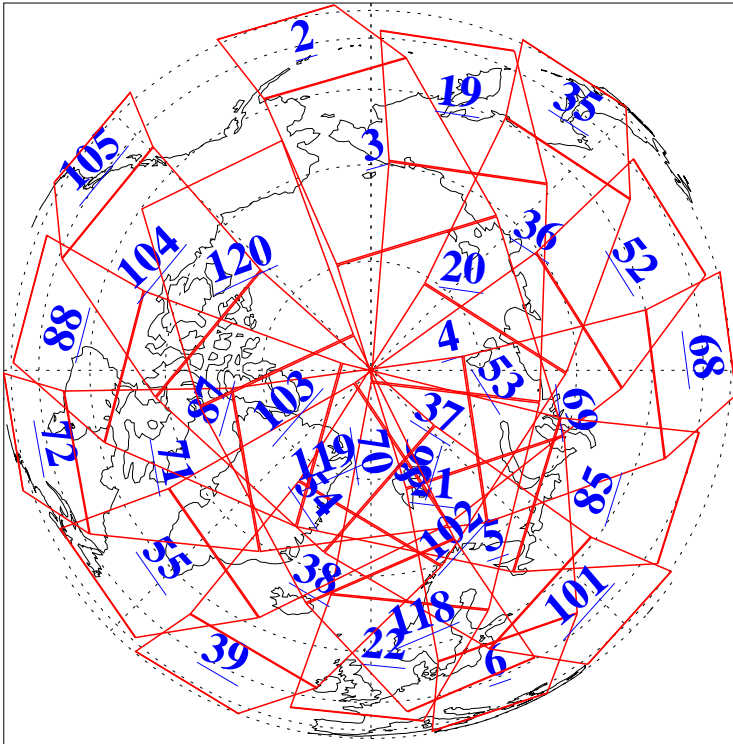

L1B Availability
AMSU Granules: 240
HSB Granules: 0
AIRS Granules: 223

11 Feb 2016
DoY 42
Aqua Day 5031
Granules: 1 to 120

Granules: 121 to 240

Legend: AMSU Available, HSB Available, AIRS Available

L1B Availability
AMSU Granules: 240
HSB Granules: 0
AIRS Granules: 223

11 Feb 2016
DoY 42
Aqua Day 5031
Ascending Granules

Descending Granules

Legend: AMSU Available, HSB Available, AIRS Available

L1B Availability
 AMSU Granules: 240
 HSB Granules: 0
 AIRS Granules: 223

11 Feb 2016
 DoY 42
 Aqua Day 5031

Northern Hemisphere Granules

Southern Hemisphere Granules

Legend: AMSU Available, HSB Available, AIRS Available