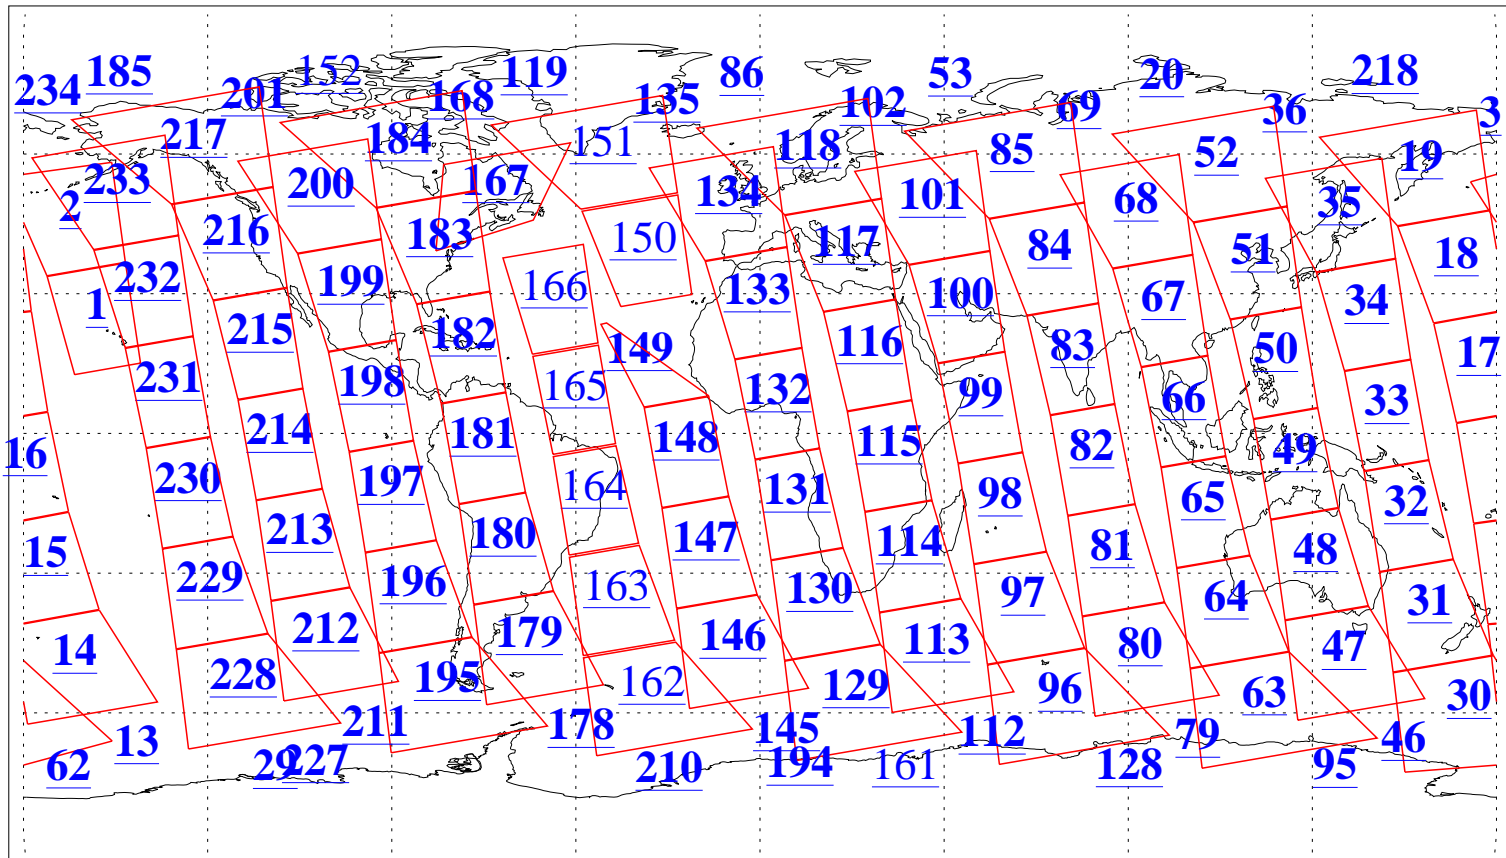

L1B Availability
AMSU Granules: 240
HSB Granules: 0
AIRS Granules: 223

11 Feb 2016
DoY 42
Aqua Day 5031
Granules: 1 to 120

Granules: 121 to 240

Legend: AMSU Available, HSB Available, AIRS Available

L1B Availability
AMSU Granules: 240
HSB Granules: 0
AIRS Granules: 223

11 Feb 2016
DoY 42
Aqua Day 5031
Ascending Granules

Descending Granules

Legend: AMSU Available, HSB Available, AIRS Available

L1B Availability
 AMSU Granules: 240
 HSB Granules: 0
 AIRS Granules: 223

11 Feb 2016
 DoY 42
 Aqua Day 5031

Northern Hemisphere Granules

Southern Hemisphere Granules

Legend: AMSU Available, HSB Available, AIRS Available