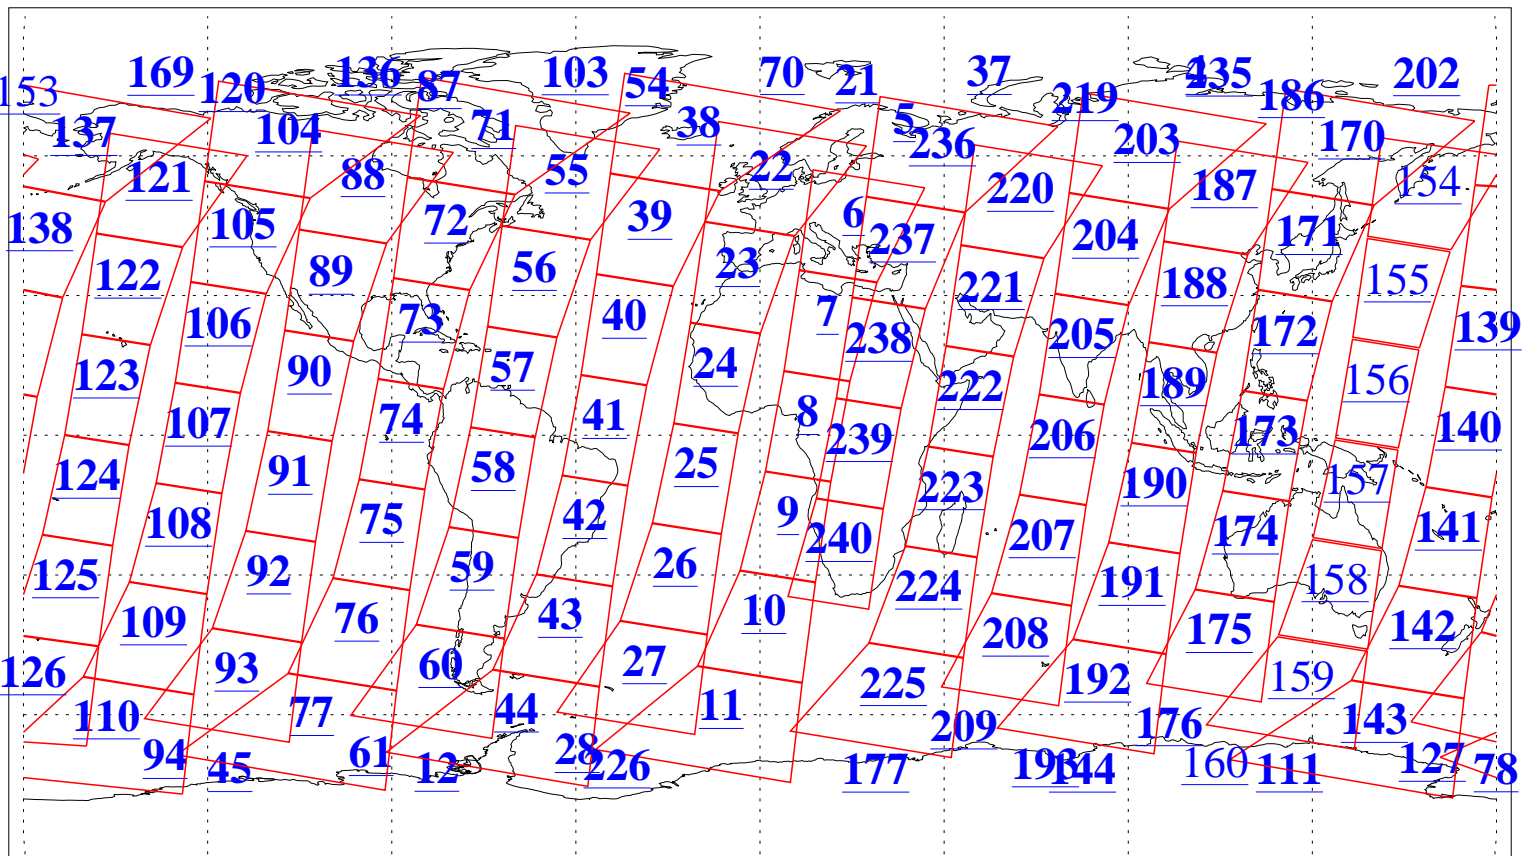

L1B Availability
AMSU Granules: 240
HSB Granules: 0
AIRS Granules: 223

11 Feb 2016
DoY 42
Aqua Day 5031
Granules: 1 to 120

Granules: 121 to 240

Legend: AMSU Available, HSB Available, AIRS Available

L1B Availability
AMSU Granules: 240
HSB Granules: 0
AIRS Granules: 223

11 Feb 2016
DoY 42
Aqua Day 5031
Ascending Granules

Descending Granules

Legend: AMSU Available, HSB Available, AIRS Available

L1B Availability
 AMSU Granules: 240
 HSB Granules: 0
 AIRS Granules: 223

11 Feb 2016
 DoY 42
 Aqua Day 5031

Northern Hemisphere Granules

Southern Hemisphere Granules

Legend: AMSU Available, HSB Available, AIRS Available