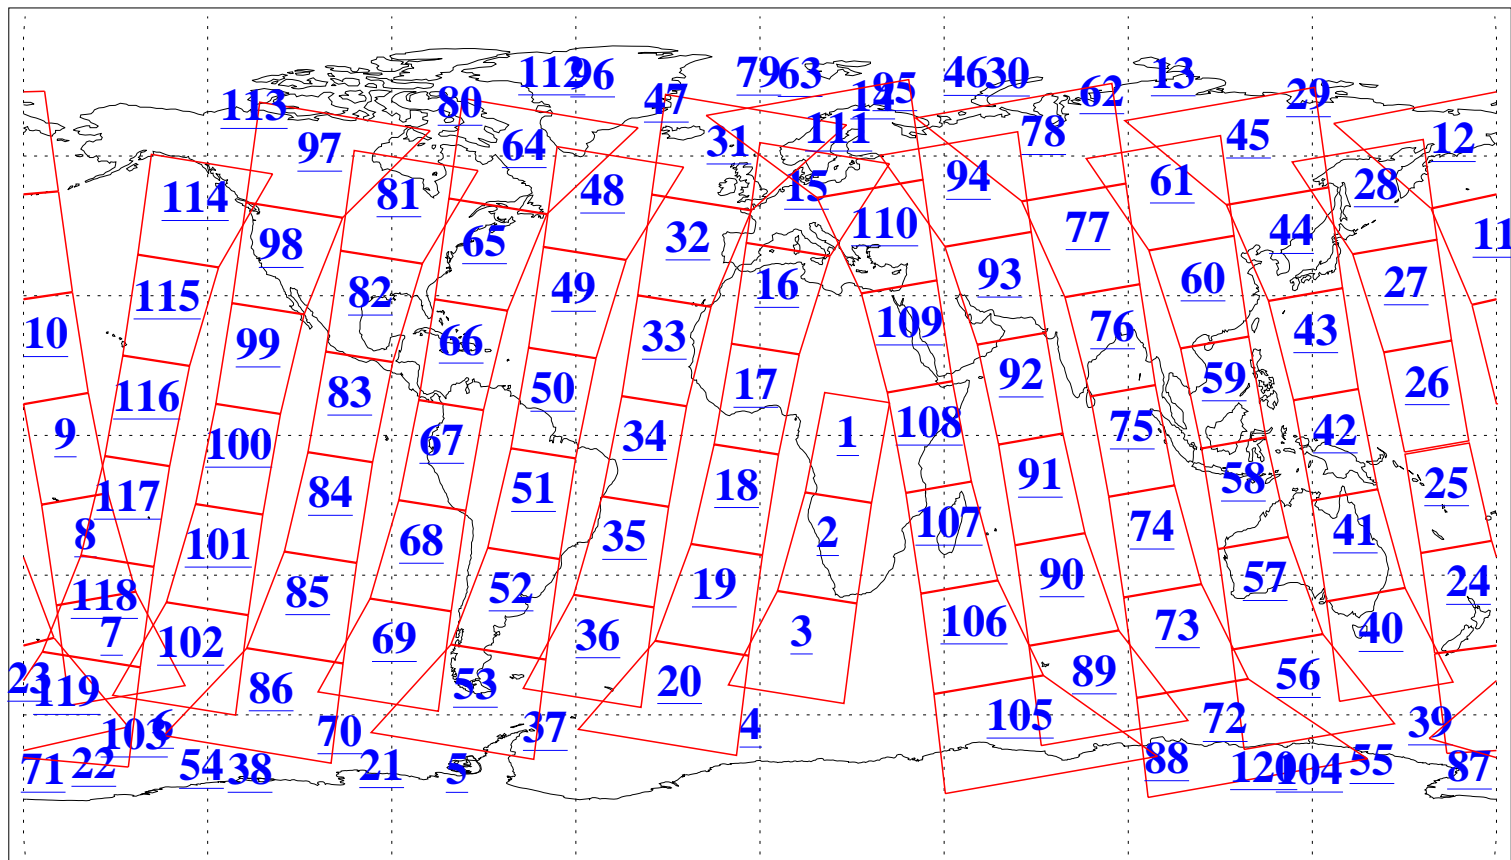

L1B Availability
AMSU Granules: 240
HSB Granules: 0
AIRS Granules: 240

10 Feb 2016
DoY 41
Aqua Day 5030
Granules: 1 to 120

Granules: 121 to 240

Legend: AMSU Available, HSB Available, AIRS Available

L1B Availability
AMSU Granules: 240
HSB Granules: 0
AIRS Granules: 240

10 Feb 2016
DoY 41
Aqua Day 5030
Ascending Granules

Descending Granules

Legend: AMSU Available, HSB Available, AIRS Available

L1B Availability
 AMSU Granules: 240
 HSB Granules: 0
 AIRS Granules: 240

10 Feb 2016
 DoY 41
 Aqua Day 5030

Northern Hemisphere Granules

Southern Hemisphere Granules

Legend: AMSU Available, HSB Available, AIRS Available