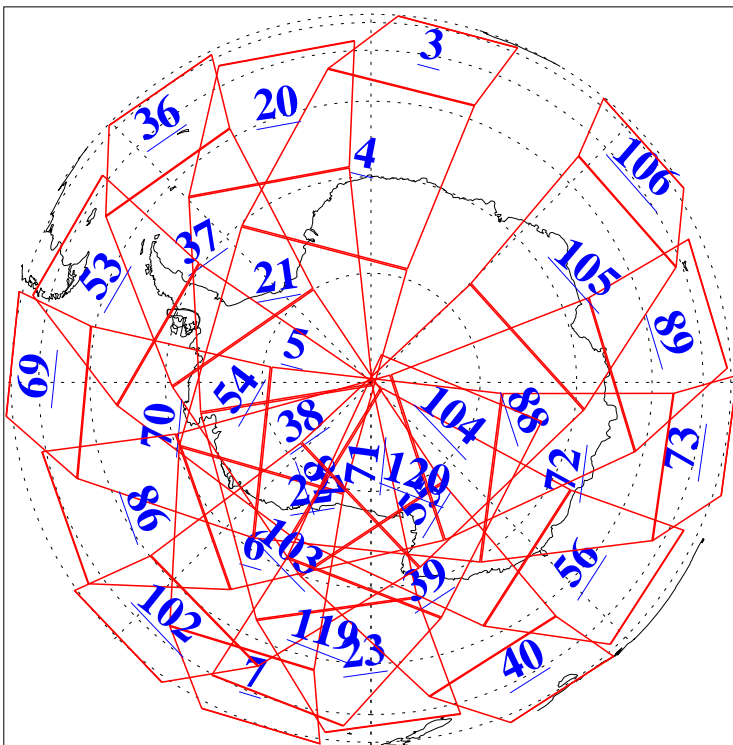

L1B Availability
AMSU Granules: 240
HSB Granules: 0
AIRS Granules: 240

10 Feb 2016
DoY 41
Aqua Day 5030
Granules: 1 to 120

Granules: 121 to 240

Legend: AMSU Available, HSB Available, AIRS Available

L1B Availability
AMSU Granules: 240
HSB Granules: 0
AIRS Granules: 240

10 Feb 2016
DoY 41
Aqua Day 5030
Ascending Granules

Descending Granules

Legend: AMSU Available, HSB Available, AIRS Available

L1B Availability
 AMSU Granules: 240
 HSB Granules: 0
 AIRS Granules: 240

10 Feb 2016
 DoY 41
 Aqua Day 5030

Northern Hemisphere Granules

Southern Hemisphere Granules

Legend: AMSU Available, HSB Available, AIRS Available