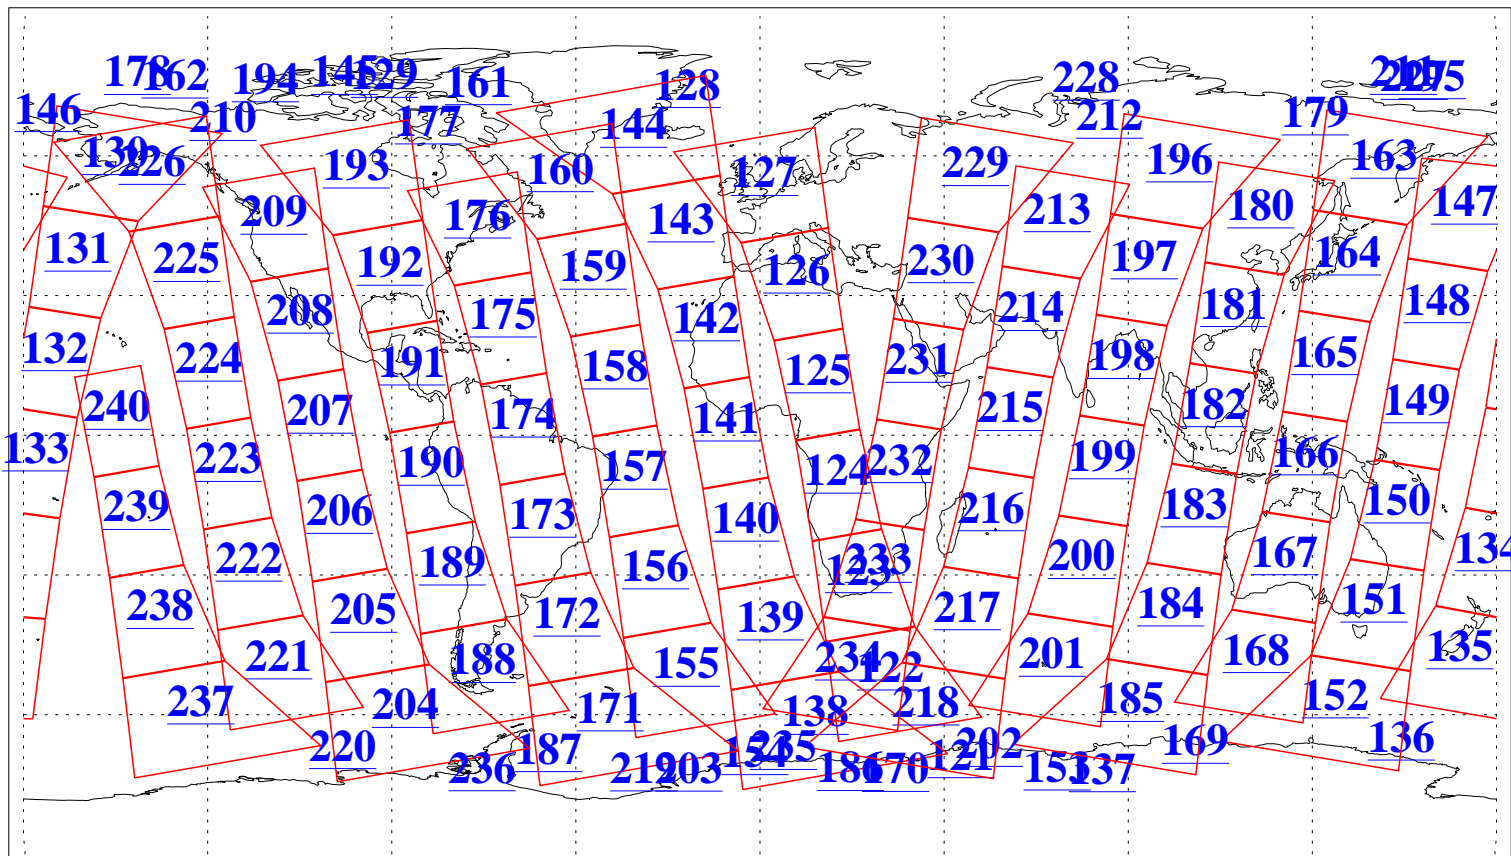

L1B Availability
AMSU Granules: 240
HSB Granules: 0
AIRS Granules: 240

10 Feb 2016
DoY 41
Aqua Day 5030
Granules: 1 to 120

Granules: 121 to 240

Legend: AMSU Available, HSB Available, AIRS Available

L1B Availability
AMSU Granules: 240
HSB Granules: 0
AIRS Granules: 240

10 Feb 2016
DoY 41
Aqua Day 5030
Ascending Granules

Descending Granules

Legend: AMSU Available, HSB Available, AIRS Available

L1B Availability
 AMSU Granules: 240
 HSB Granules: 0
 AIRS Granules: 240

10 Feb 2016
 DoY 41
 Aqua Day 5030

Northern Hemisphere Granules

Southern Hemisphere Granules

Legend: AMSU Available, HSB Available, AIRS Available