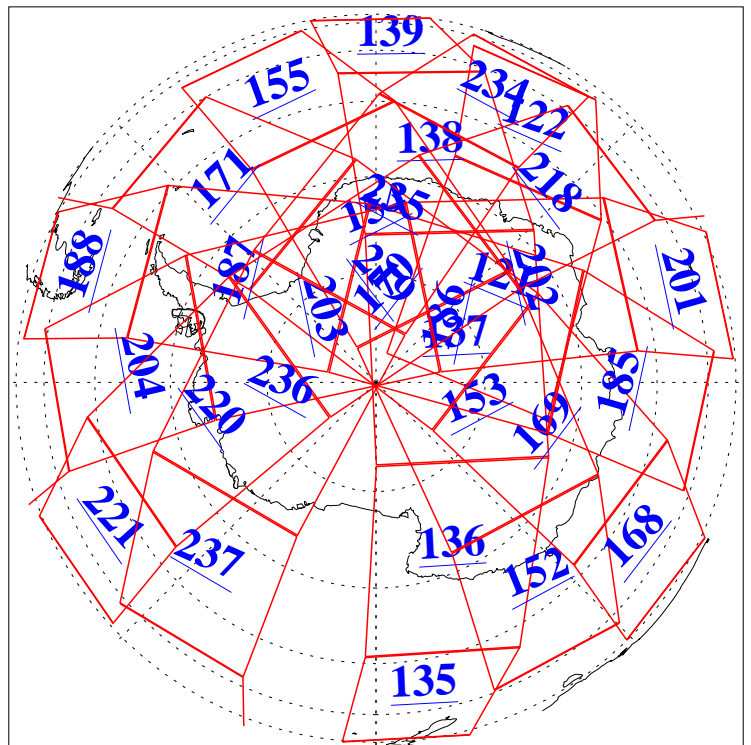

10 Feb 2016
DoY 41
Aqua Day 5030
Ascending Granules

Descending Granules

Legend: AMSU Available, HSB Available, AIRS Available

L1B Availability
 AMSU Granules: 240
 HSB Granules: 0
 AIRS Granules: 240

10 Feb 2016
 DoY 41
 Aqua Day 5030

Northern Hemisphere Granules

Southern Hemisphere Granules

Legend: AMSU Available, HSB Available, AIRS Available