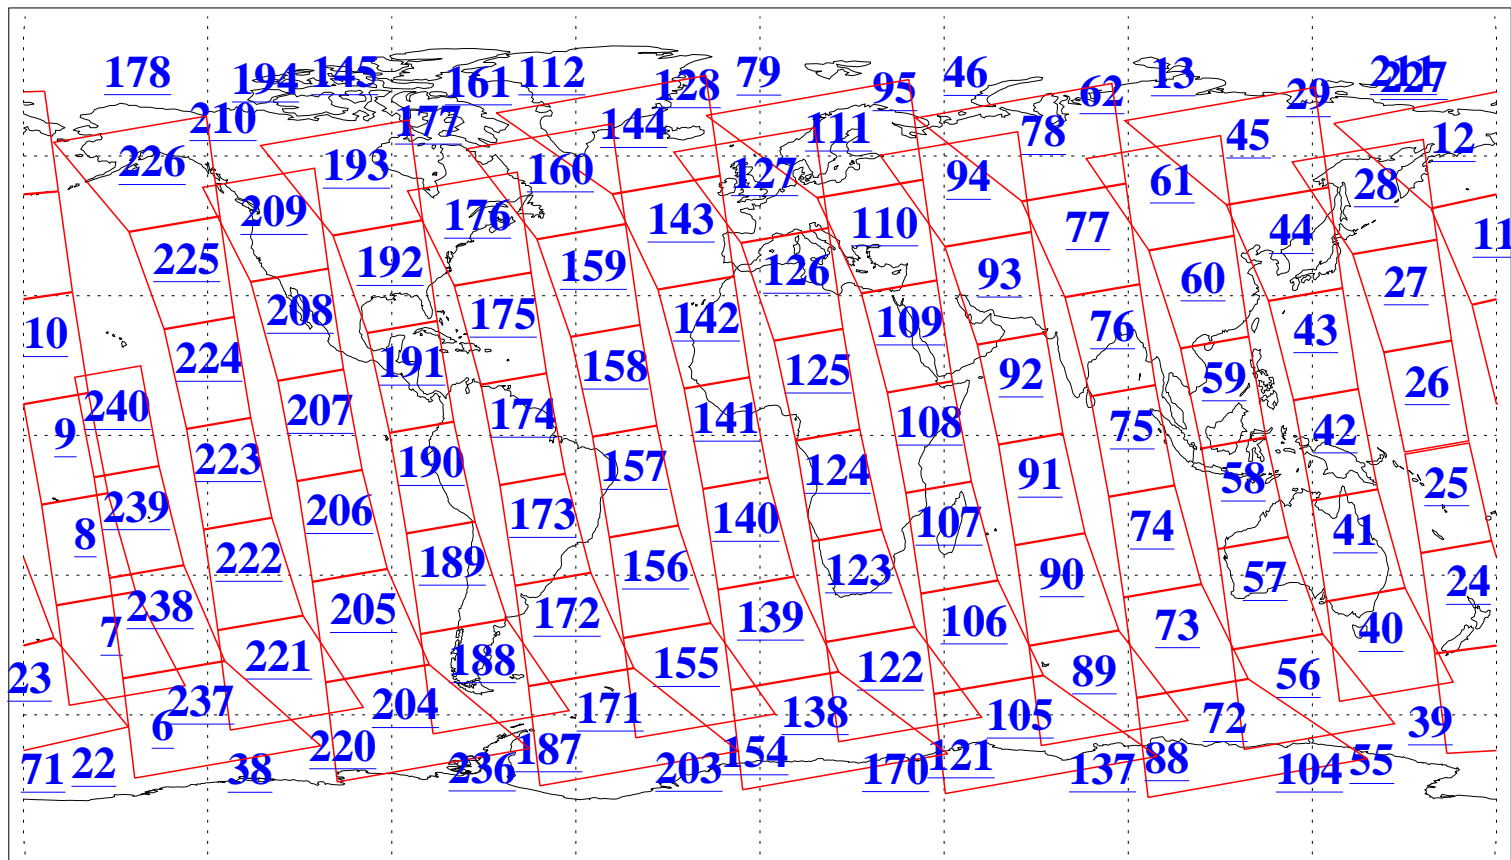

L1B Availability
AMSU Granules: 240
HSB Granules: 0
AIRS Granules: 240

10 Feb 2016
DoY 41
Aqua Day 5030
Granules: 1 to 120

Granules: 121 to 240

Legend: AMSU Available, HSB Available, AIRS Available

L1B Availability
AMSU Granules: 240
HSB Granules: 0
AIRS Granules: 240

10 Feb 2016
DoY 41
Aqua Day 5030
Ascending Granules

Descending Granules

Legend: AMSU Available, HSB Available, AIRS Available

L1B Availability
 AMSU Granules: 240
 HSB Granules: 0
 AIRS Granules: 240

10 Feb 2016
 DoY 41
 Aqua Day 5030

Northern Hemisphere Granules

Southern Hemisphere Granules

Legend: AMSU Available, HSB Available, AIRS Available