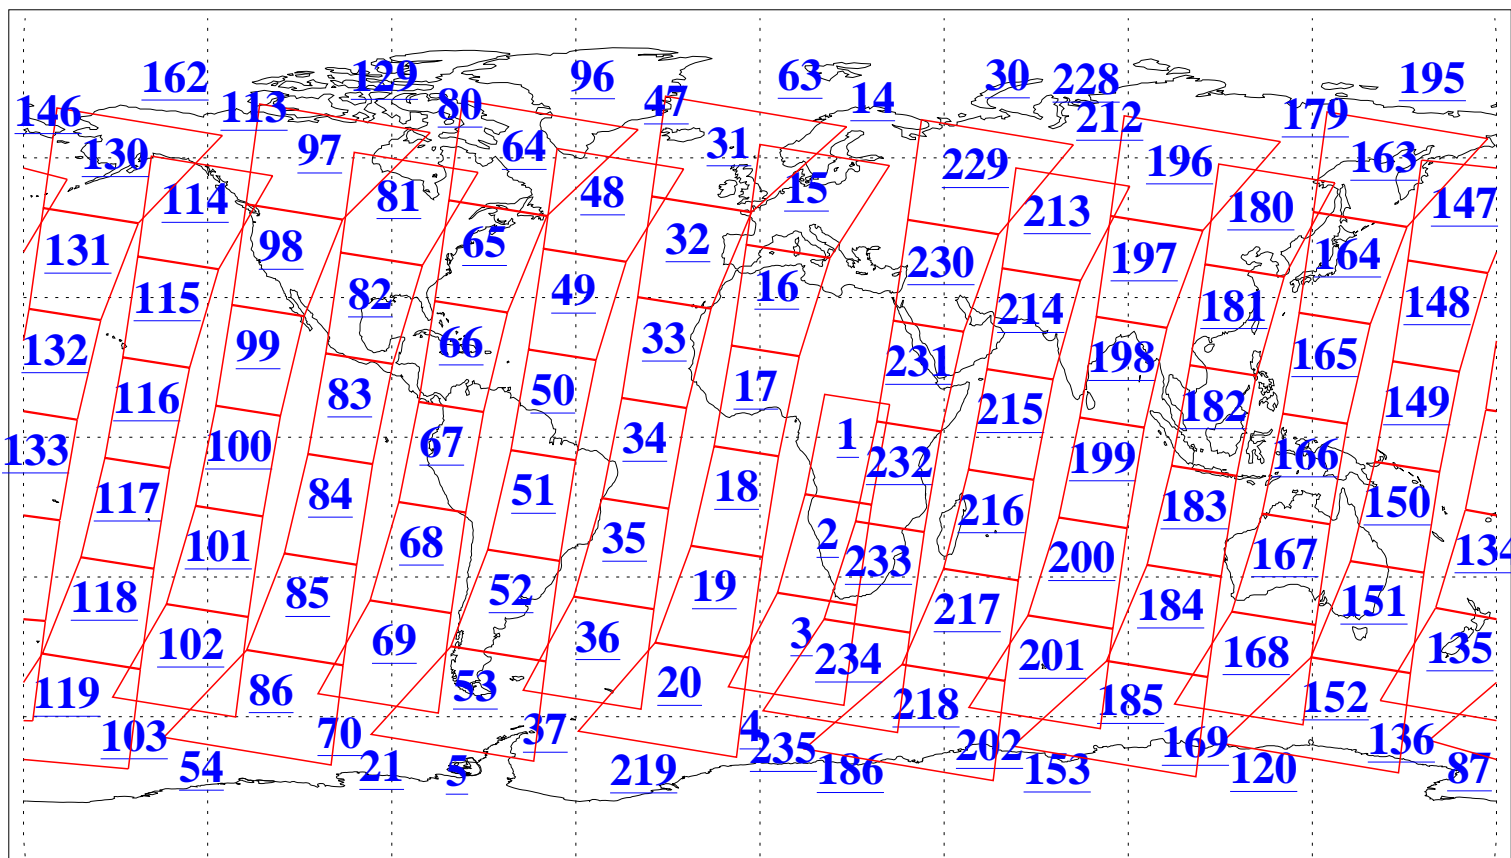

L1B Availability
AMSU Granules: 240
HSB Granules: 0
AIRS Granules: 240

10 Feb 2016
DoY 41
Aqua Day 5030
Granules: 1 to 120

Granules: 121 to 240

Legend: AMSU Available, HSB Available, AIRS Available

L1B Availability
AMSU Granules: 240
HSB Granules: 0
AIRS Granules: 240

10 Feb 2016
DoY 41
Aqua Day 5030
Ascending Granules

Descending Granules

Legend: AMSU Available, HSB Available, AIRS Available

L1B Availability
 AMSU Granules: 240
 HSB Granules: 0
 AIRS Granules: 240

10 Feb 2016
 DoY 41
 Aqua Day 5030

Northern Hemisphere Granules

Southern Hemisphere Granules

Legend: AMSU Available, HSB Available, AIRS Available