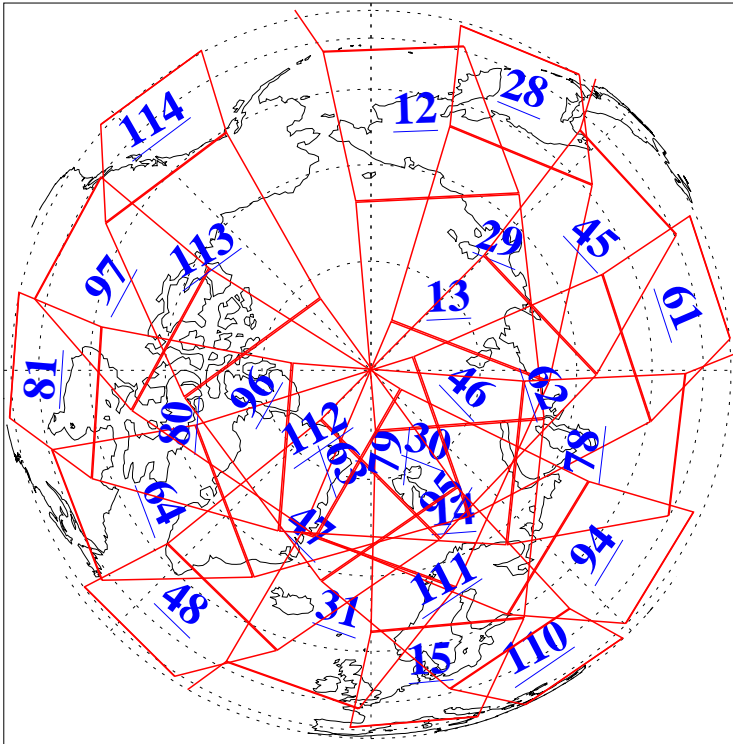

L1B Availability
AMSU Granules: 240
HSB Granules: 0
AIRS Granules: 240

10 Feb 2016
DoY 41
Aqua Day 5030
Granules: 1 to 120

Granules: 121 to 240

Legend: AMSU Available, HSB Available, AIRS Available

L1B Availability
AMSU Granules: 240
HSB Granules: 0
AIRS Granules: 240

10 Feb 2016
DoY 41
Aqua Day 5030
Ascending Granules

Descending Granules

Legend: AMSU Available, HSB Available, AIRS Available

L1B Availability
 AMSU Granules: 240
 HSB Granules: 0
 AIRS Granules: 240

10 Feb 2016
 DoY 41
 Aqua Day 5030

Northern Hemisphere Granules

Southern Hemisphere Granules

Legend: AMSU Available, HSB Available, AIRS Available