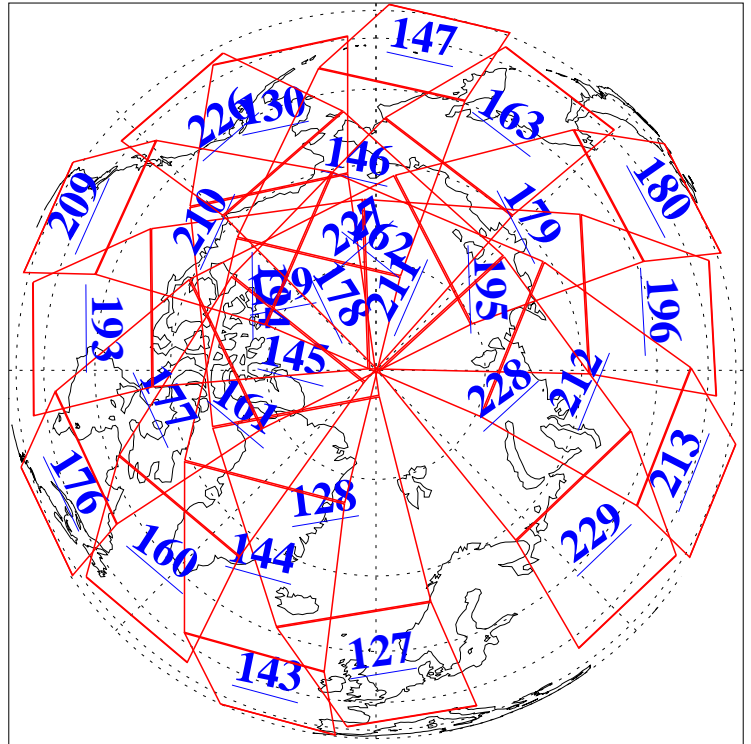

10 Feb 2016
DoY 41
Aqua Day 5030
Ascending Granules

Descending Granules

Legend: AMSU Available, HSB Available, AIRS Available

L1B Availability
 AMSU Granules: 240
 HSB Granules: 0
 AIRS Granules: 240

10 Feb 2016
 DoY 41
 Aqua Day 5030

Northern Hemisphere Granules

Southern Hemisphere Granules

Legend: AMSU Available, HSB Available, AIRS Available