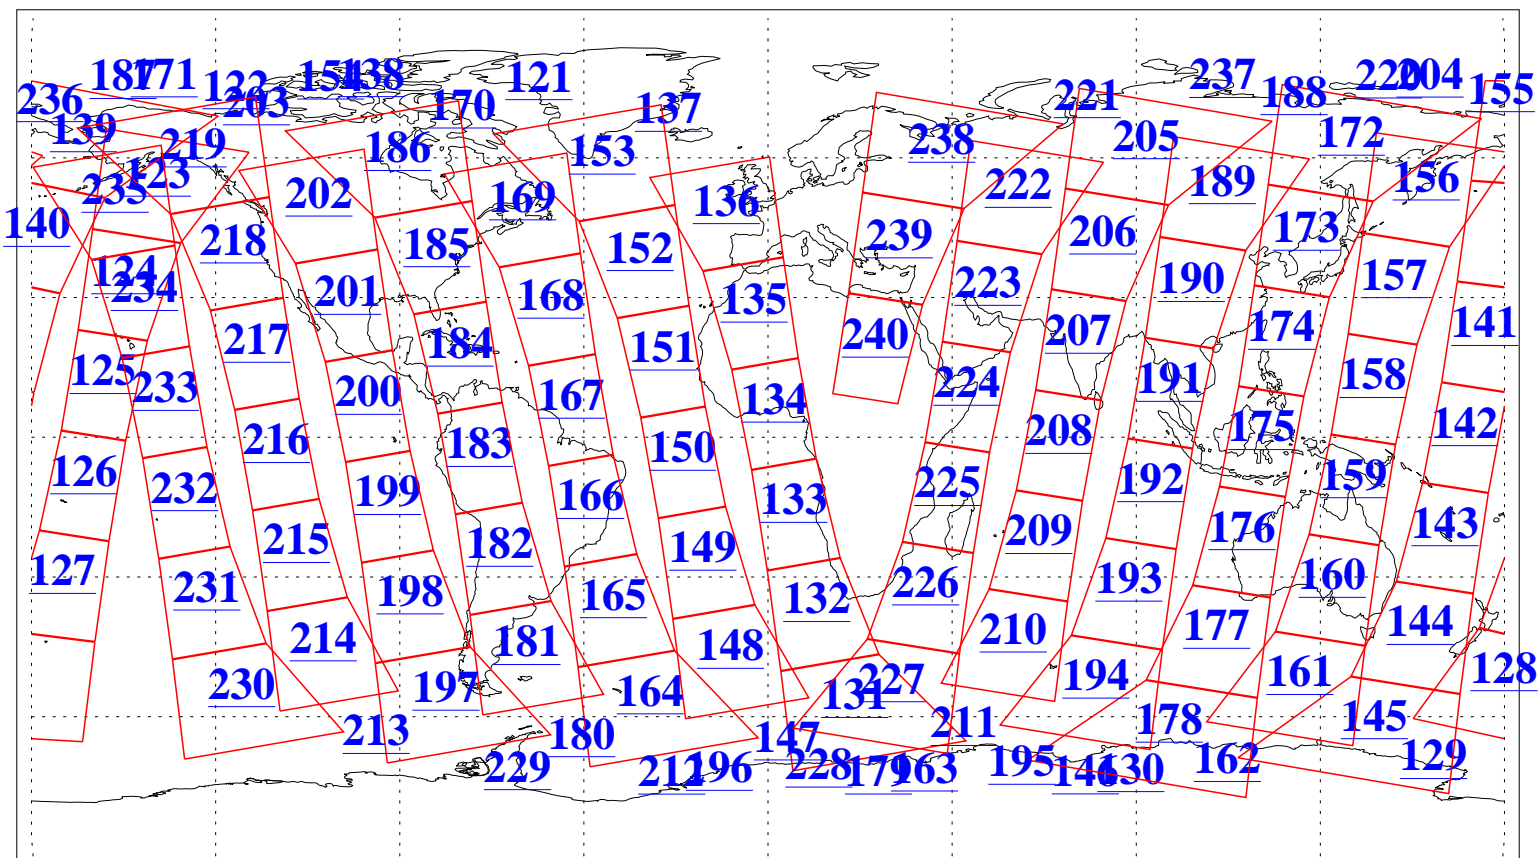

L1B Availability
AMSU Granules: 240
HSB Granules: 0
AIRS Granules: 240

9 Feb 2016
DoY 40
Aqua Day 5029
Granules: 1 to 120

Granules: 121 to 240

Legend: AMSU Available, HSB Available, AIRS Available

L1B Availability
AMSU Granules: 240
HSB Granules: 0
AIRS Granules: 240

9 Feb 2016
DoY 40
Aqua Day 5029
Ascending Granules

Descending Granules

Legend: AMSU Available, HSB Available, AIRS Available

L1B Availability
 AMSU Granules: 240
 HSB Granules: 0
 AIRS Granules: 240

9 Feb 2016
 DoY 40
 Aqua Day 5029

Northern Hemisphere Granules

Southern Hemisphere Granules

Legend: AMSU Available, HSB Available, AIRS Available