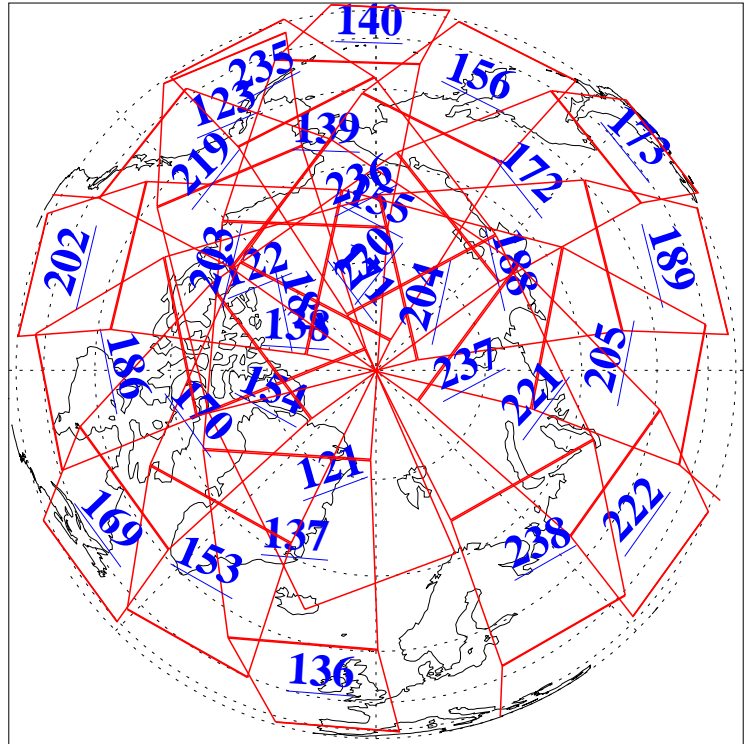

9 Feb 2016
DoY 40
Aqua Day 5029
Ascending Granules

Descending Granules

Legend: AMSU Available, HSB Available, AIRS Available

L1B Availability
 AMSU Granules: 240
 HSB Granules: 0
 AIRS Granules: 240

9 Feb 2016
 DoY 40
 Aqua Day 5029

Northern Hemisphere Granules

Southern Hemisphere Granules

Legend: AMSU Available, HSB Available, AIRS Available