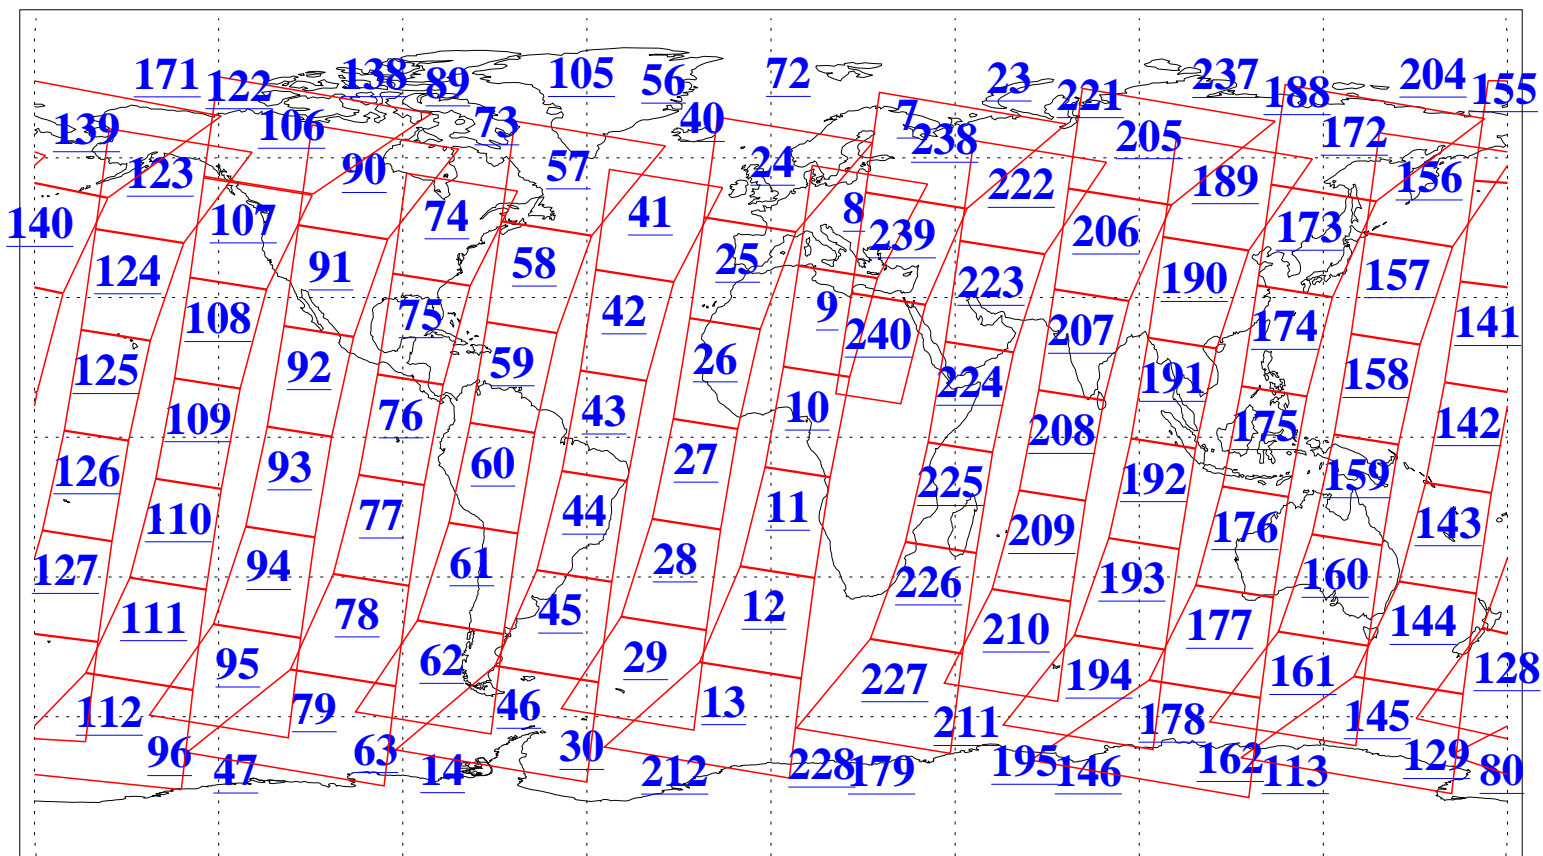

L1B Availability
AMSU Granules: 240
HSB Granules: 0
AIRS Granules: 240

9 Feb 2016
DoY 40
Aqua Day 5029
Granules: 1 to 120

Granules: 121 to 240

Legend: AMSU Available, HSB Available, AIRS Available

L1B Availability
AMSU Granules: 240
HSB Granules: 0
AIRS Granules: 240

9 Feb 2016
DoY 40
Aqua Day 5029
Ascending Granules

Descending Granules

Legend: AMSU Available, HSB Available, AIRS Available

L1B Availability
 AMSU Granules: 240
 HSB Granules: 0
 AIRS Granules: 240

9 Feb 2016
 DoY 40
 Aqua Day 5029

Northern Hemisphere Granules

Southern Hemisphere Granules

Legend: AMSU Available, HSB Available, AIRS Available