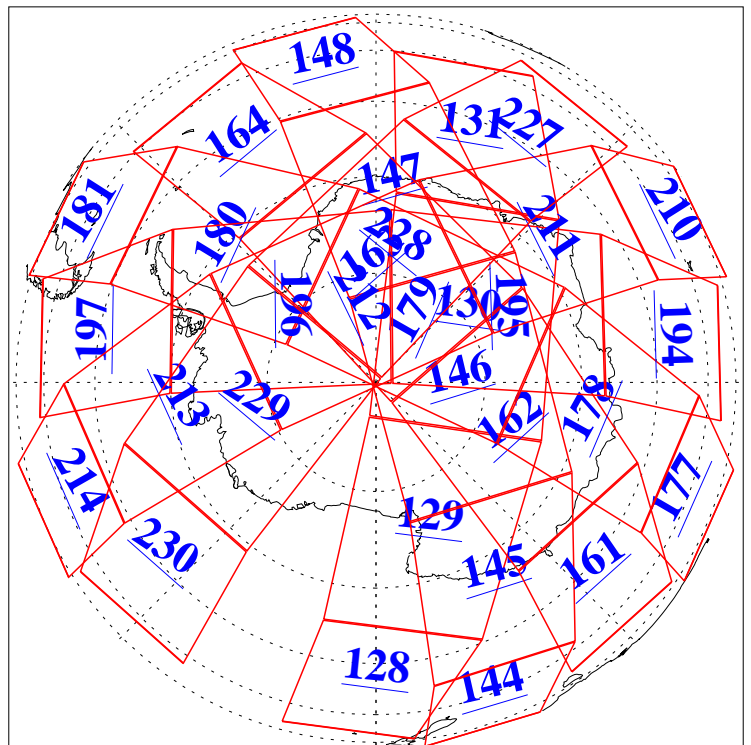

9 Feb 2016
DoY 40
Aqua Day 5029
Ascending Granules

Descending Granules

Legend: AMSU Available, HSB Available, AIRS Available

L1B Availability
 AMSU Granules: 240
 HSB Granules: 0
 AIRS Granules: 240

9 Feb 2016
 DoY 40
 Aqua Day 5029

Northern Hemisphere Granules

Southern Hemisphere Granules

Legend: AMSU Available, HSB Available, AIRS Available