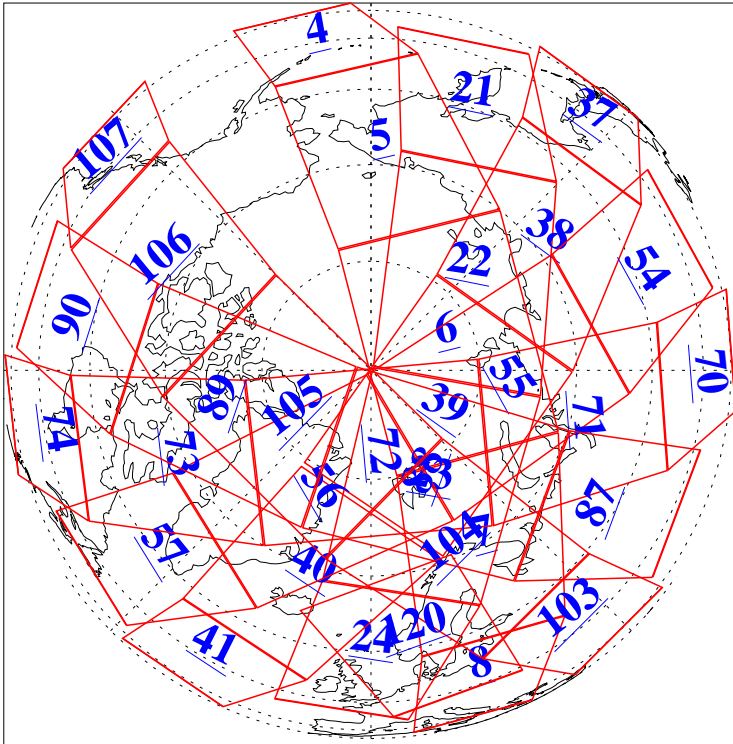

L1B Availability
AMSU Granules: 240
HSB Granules: 0
AIRS Granules: 240

9 Feb 2016
DoY 40
Aqua Day 5029
Granules: 1 to 120

Granules: 121 to 240

Legend: AMSU Available, HSB Available, AIRS Available

L1B Availability
AMSU Granules: 240
HSB Granules: 0
AIRS Granules: 240

9 Feb 2016
DoY 40
Aqua Day 5029
Ascending Granules

Descending Granules

Legend: AMSU Available, HSB Available, AIRS Available

L1B Availability
 AMSU Granules: 240
 HSB Granules: 0
 AIRS Granules: 240

9 Feb 2016
 DoY 40
 Aqua Day 5029

Northern Hemisphere Granules

Southern Hemisphere Granules

Legend: AMSU Available, HSB Available, AIRS Available