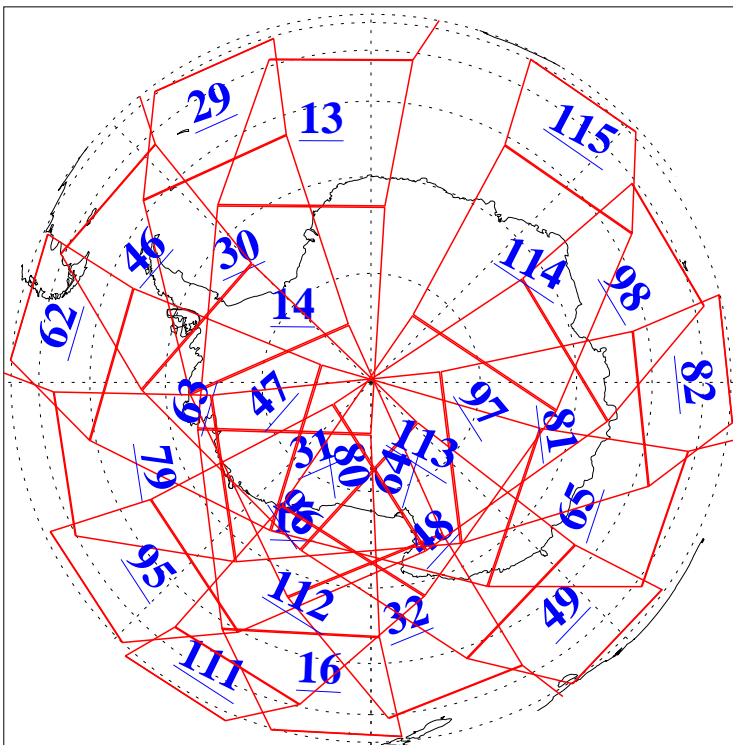

L1B Availability
AMSU Granules: 240
HSB Granules: 0
AIRS Granules: 240

9 Feb 2016
DoY 40
Aqua Day 5029
Granules: 1 to 120

Granules: 121 to 240

Legend: AMSU Available, HSB Available, AIRS Available

L1B Availability
AMSU Granules: 240
HSB Granules: 0
AIRS Granules: 240

9 Feb 2016
DoY 40
Aqua Day 5029
Ascending Granules

Descending Granules

Legend: AMSU Available, HSB Available, AIRS Available

L1B Availability
 AMSU Granules: 240
 HSB Granules: 0
 AIRS Granules: 240

9 Feb 2016
 DoY 40
 Aqua Day 5029

Northern Hemisphere Granules

Southern Hemisphere Granules

Legend: AMSU Available, HSB Available, AIRS Available