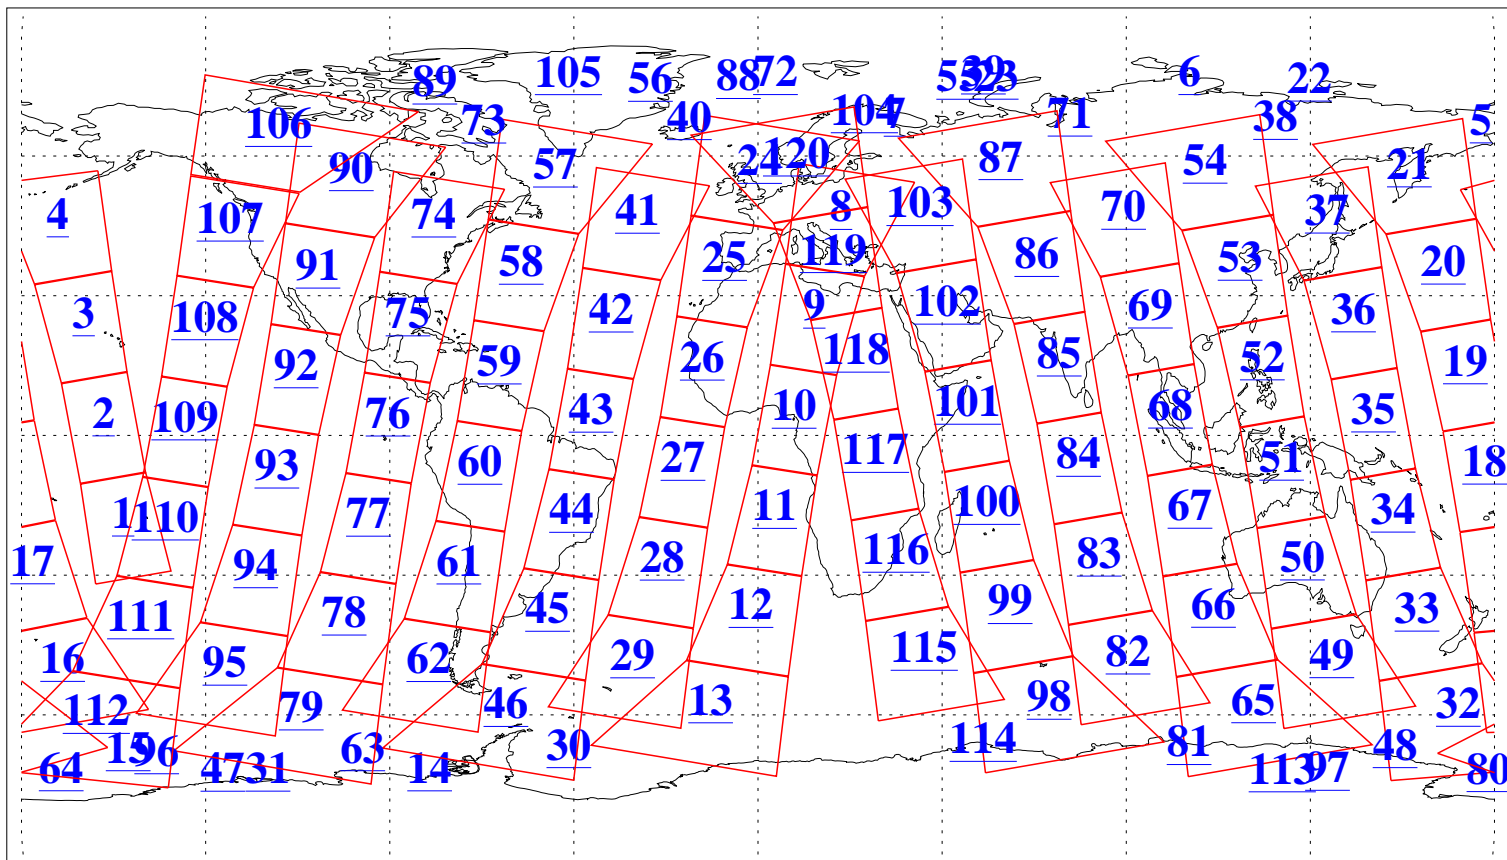

L1B Availability
AMSU Granules: 240
HSB Granules: 0
AIRS Granules: 240

9 Feb 2016
DoY 40
Aqua Day 5029
Granules: 1 to 120

Granules: 121 to 240

Legend: AMSU Available, HSB Available, AIRS Available

L1B Availability
AMSU Granules: 240
HSB Granules: 0
AIRS Granules: 240

9 Feb 2016
DoY 40
Aqua Day 5029
Ascending Granules

Descending Granules

Legend: AMSU Available, HSB Available, AIRS Available

L1B Availability
 AMSU Granules: 240
 HSB Granules: 0
 AIRS Granules: 240

9 Feb 2016
 DoY 40
 Aqua Day 5029

Northern Hemisphere Granules

Southern Hemisphere Granules

Legend: AMSU Available, HSB Available, AIRS Available