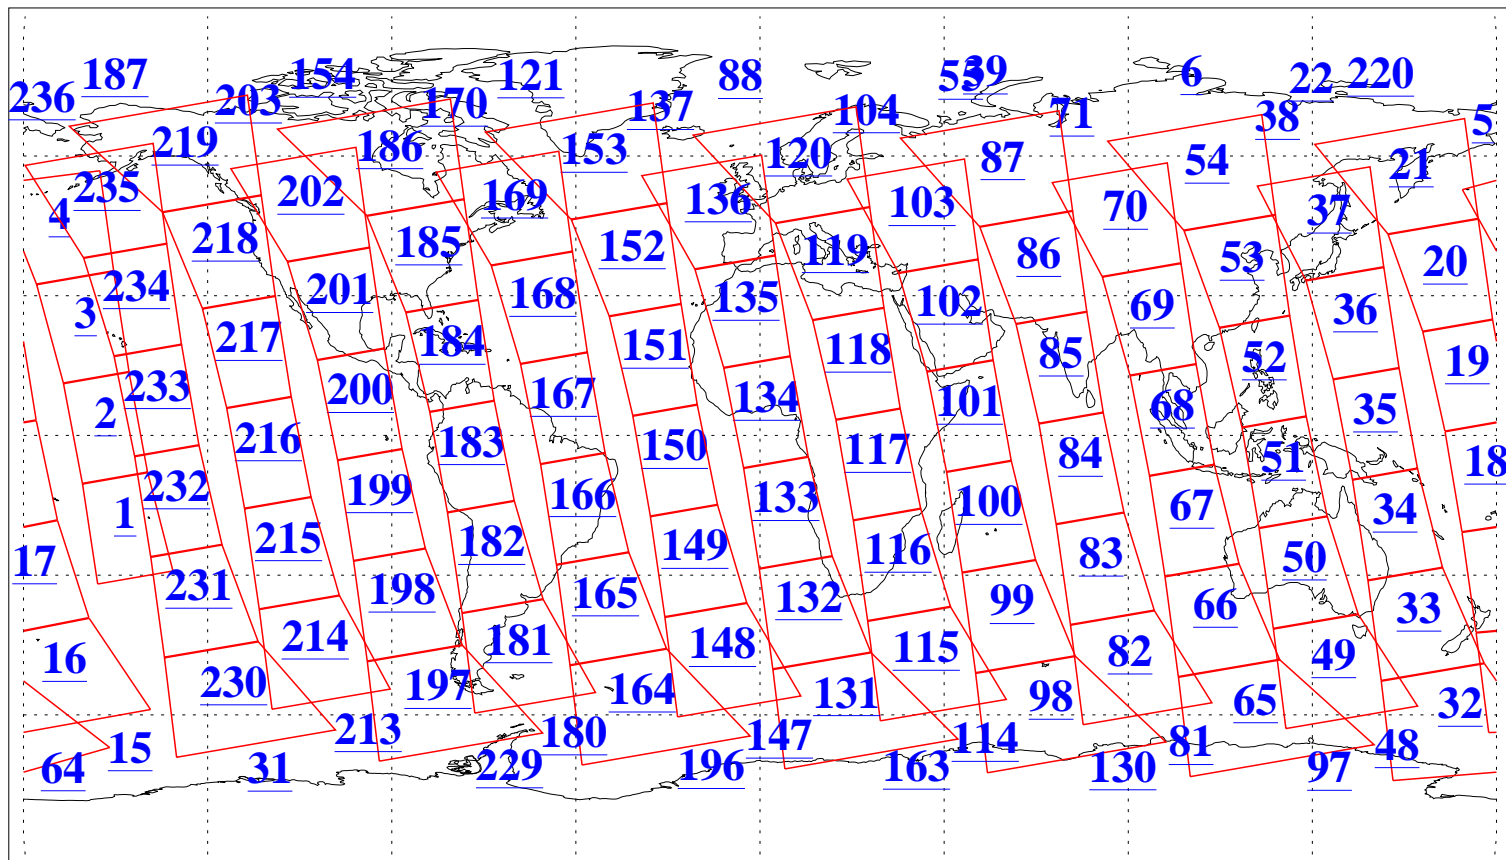

L1B Availability
AMSU Granules: 240
HSB Granules: 0
AIRS Granules: 240

9 Feb 2016
DoY 40
Aqua Day 5029
Granules: 1 to 120

Granules: 121 to 240

Legend: AMSU Available, HSB Available, AIRS Available

L1B Availability
AMSU Granules: 240
HSB Granules: 0
AIRS Granules: 240

9 Feb 2016
DoY 40
Aqua Day 5029
Ascending Granules

Descending Granules

Legend: AMSU Available, HSB Available, AIRS Available

L1B Availability
 AMSU Granules: 240
 HSB Granules: 0
 AIRS Granules: 240

9 Feb 2016
 DoY 40
 Aqua Day 5029

Northern Hemisphere Granules

Southern Hemisphere Granules

Legend: AMSU Available, HSB Available, AIRS Available