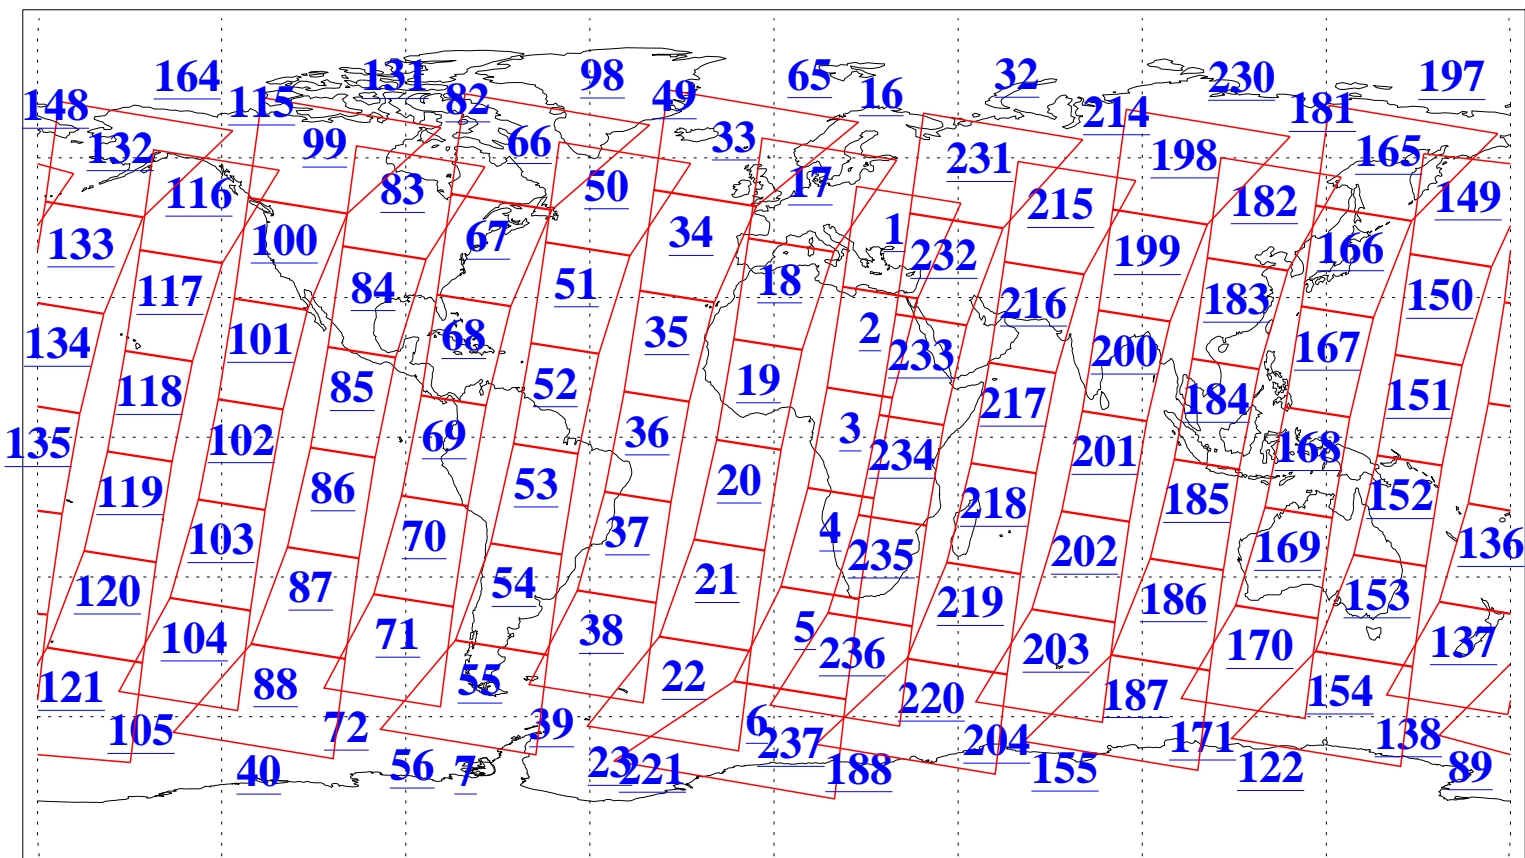

L1B Availability
AMSU Granules: 240
HSB Granules: 0
AIRS Granules: 240

8 Feb 2016
DoY 39
Aqua Day 5028
Granules: 1 to 120

Granules: 121 to 240

Legend: AMSU Available, HSB Available, AIRS Available

L1B Availability
AMSU Granules: 240
HSB Granules: 0
AIRS Granules: 240

8 Feb 2016
DoY 39
Aqua Day 5028

Ascending Granules

Descending Granules

Legend: AMSU Available, HSB Available, AIRS Available

L1B Availability
 AMSU Granules: 240
 HSB Granules: 0
 AIRS Granules: 240

8 Feb 2016
 DoY 39
 Aqua Day 5028

Northern Hemisphere Granules

Southern Hemisphere Granules

Legend: AMSU Available, HSB Available, AIRS Available