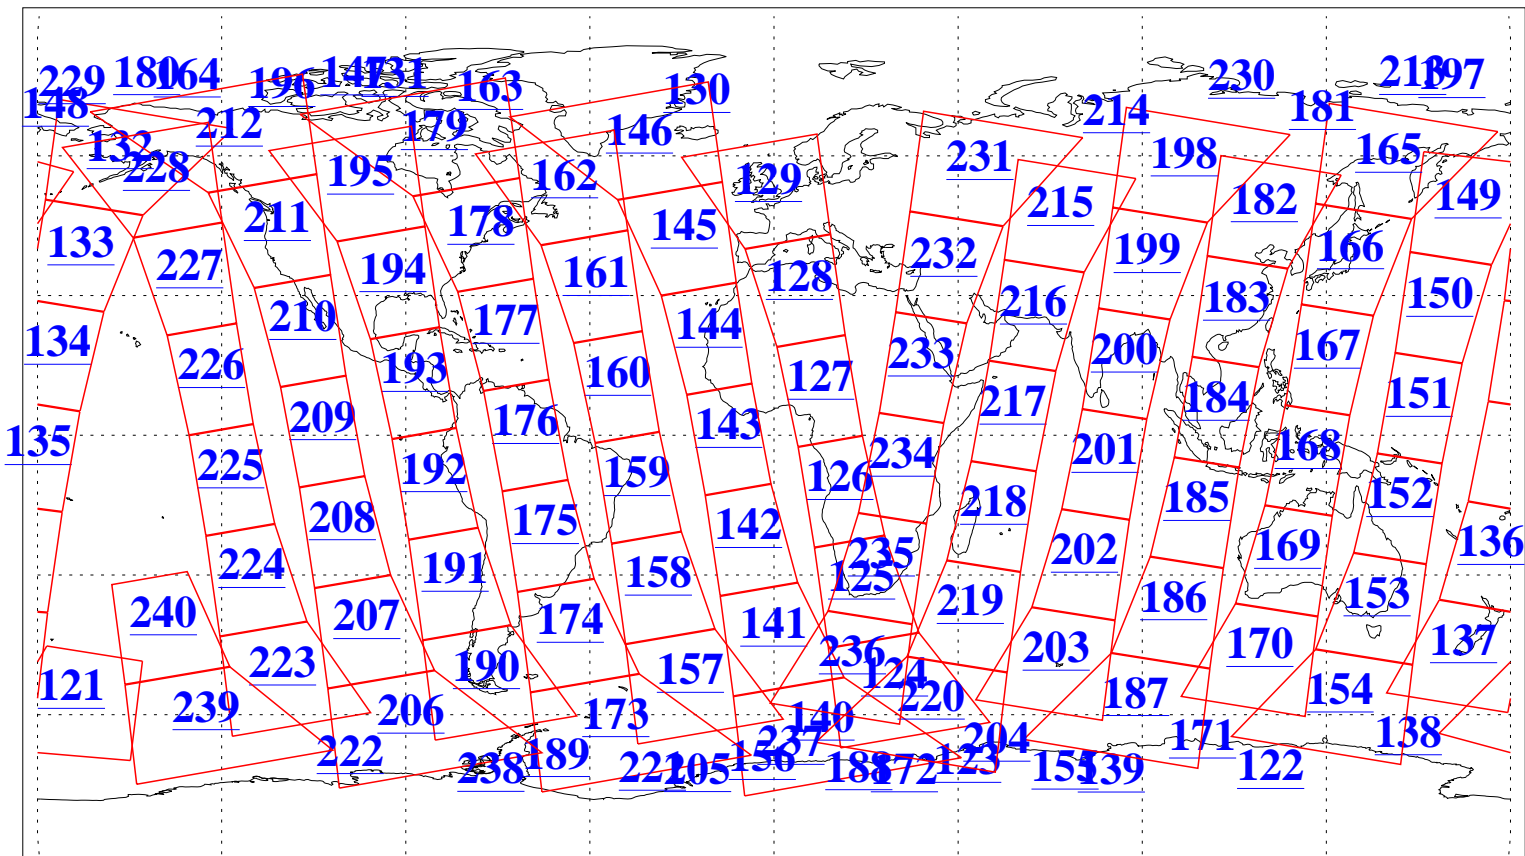

L1B Availability
AMSU Granules: 240
HSB Granules: 0
AIRS Granules: 240

8 Feb 2016
DoY 39
Aqua Day 5028
Granules: 1 to 120

Granules: 121 to 240

Legend: AMSU Available, HSB Available, AIRS Available

L1B Availability
AMSU Granules: 240
HSB Granules: 0
AIRS Granules: 240

8 Feb 2016
DoY 39
Aqua Day 5028

Ascending Granules

Descending Granules

Legend: AMSU Available, HSB Available, AIRS Available

L1B Availability
 AMSU Granules: 240
 HSB Granules: 0
 AIRS Granules: 240

8 Feb 2016
 DoY 39
 Aqua Day 5028

Northern Hemisphere Granules

Southern Hemisphere Granules

Legend: AMSU Available, HSB Available, AIRS Available