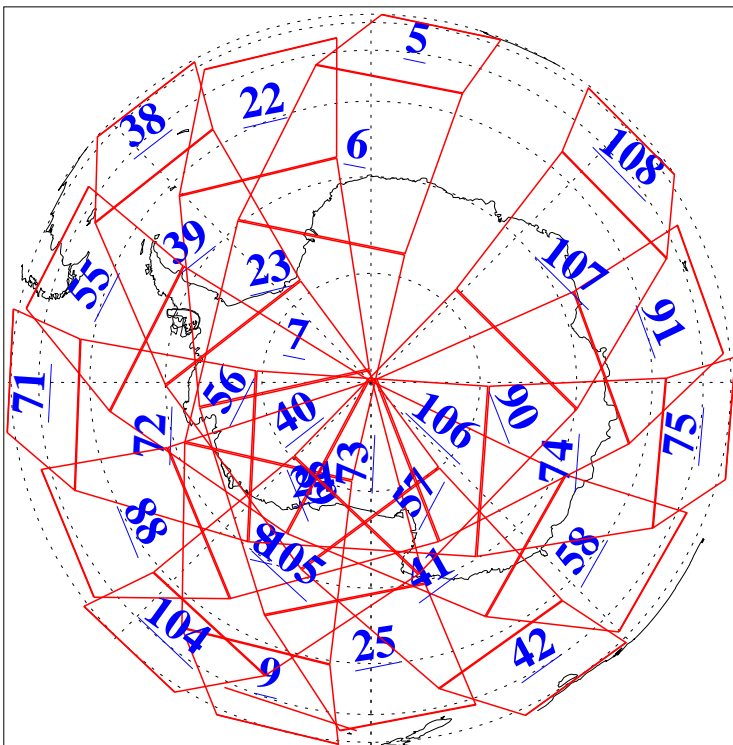

L1B Availability
AMSU Granules: 240
HSB Granules: 0
AIRS Granules: 240

8 Feb 2016
DoY 39
Aqua Day 5028
Granules: 1 to 120

Granules: 121 to 240

Legend: AMSU Available, HSB Available, AIRS Available

L1B Availability
AMSU Granules: 240
HSB Granules: 0
AIRS Granules: 240

8 Feb 2016
DoY 39
Aqua Day 5028

Ascending Granules

Descending Granules

Legend: AMSU Available, HSB Available, AIRS Available

L1B Availability
 AMSU Granules: 240
 HSB Granules: 0
 AIRS Granules: 240

8 Feb 2016
 DoY 39
 Aqua Day 5028

Northern Hemisphere Granules

Southern Hemisphere Granules

Legend: AMSU Available, HSB Available, AIRS Available