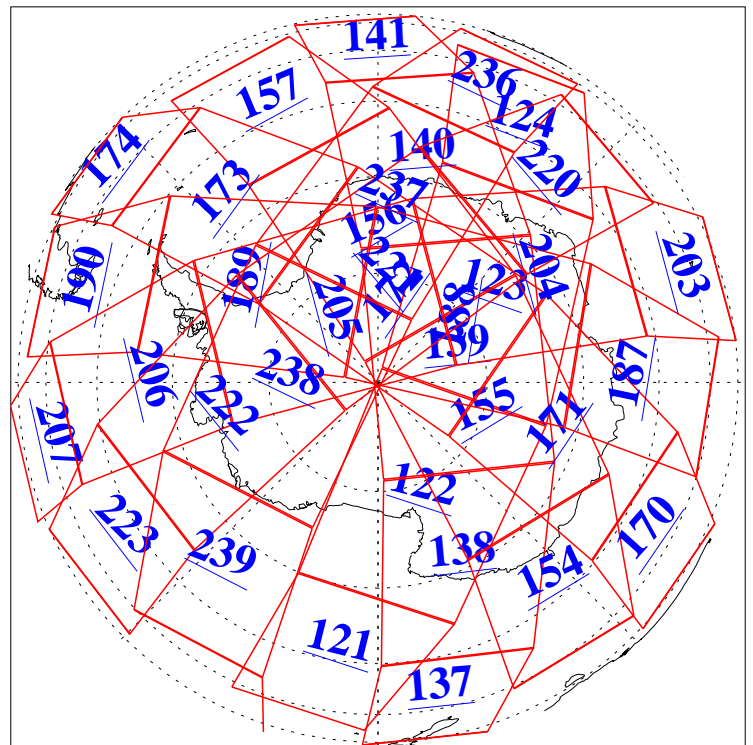

L1B Availability
AMSU Granules: 240
HSB Granules: 0
AIRS Granules: 240

8 Feb 2016
DoY 39
Aqua Day 5028
Granules: 1 to 120

Granules: 121 to 240

Legend: AMSU Available, HSB Available, AIRS Available

L1B Availability
AMSU Granules: 240
HSB Granules: 0
AIRS Granules: 240

8 Feb 2016
DoY 39
Aqua Day 5028

Ascending Granules

Descending Granules

Legend: AMSU Available, HSB Available, AIRS Available

L1B Availability
 AMSU Granules: 240
 HSB Granules: 0
 AIRS Granules: 240

8 Feb 2016
 DoY 39
 Aqua Day 5028

Northern Hemisphere Granules

Southern Hemisphere Granules

Legend: AMSU Available, HSB Available, AIRS Available