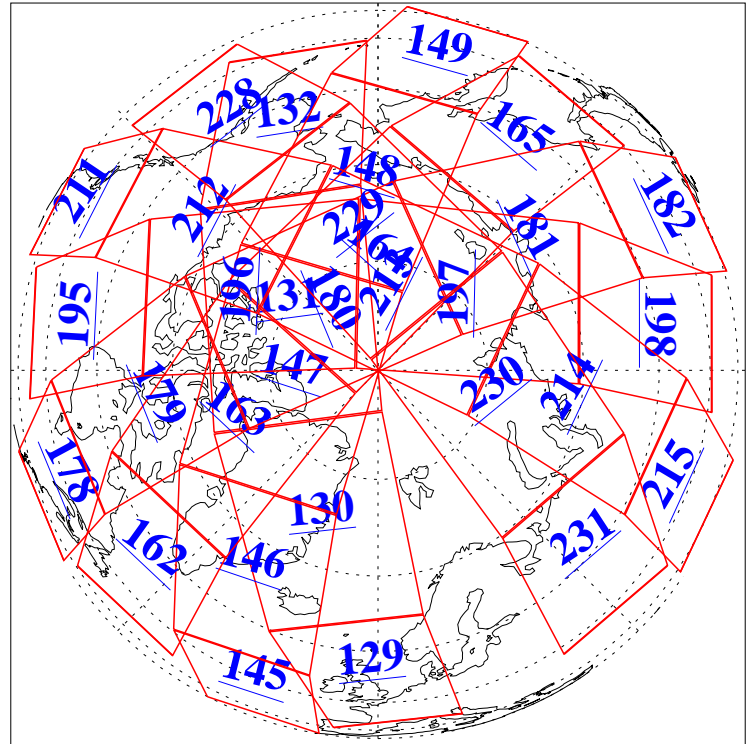

8 Feb 2016
DoY 39
Aqua Day 5028

Ascending Granules

Descending Granules

Legend: AMSU Available, HSB Available, AIRS Available

L1B Availability
 AMSU Granules: 240
 HSB Granules: 0
 AIRS Granules: 240

8 Feb 2016
 DoY 39
 Aqua Day 5028

Northern Hemisphere Granules

Southern Hemisphere Granules

Legend: AMSU Available, HSB Available, AIRS Available