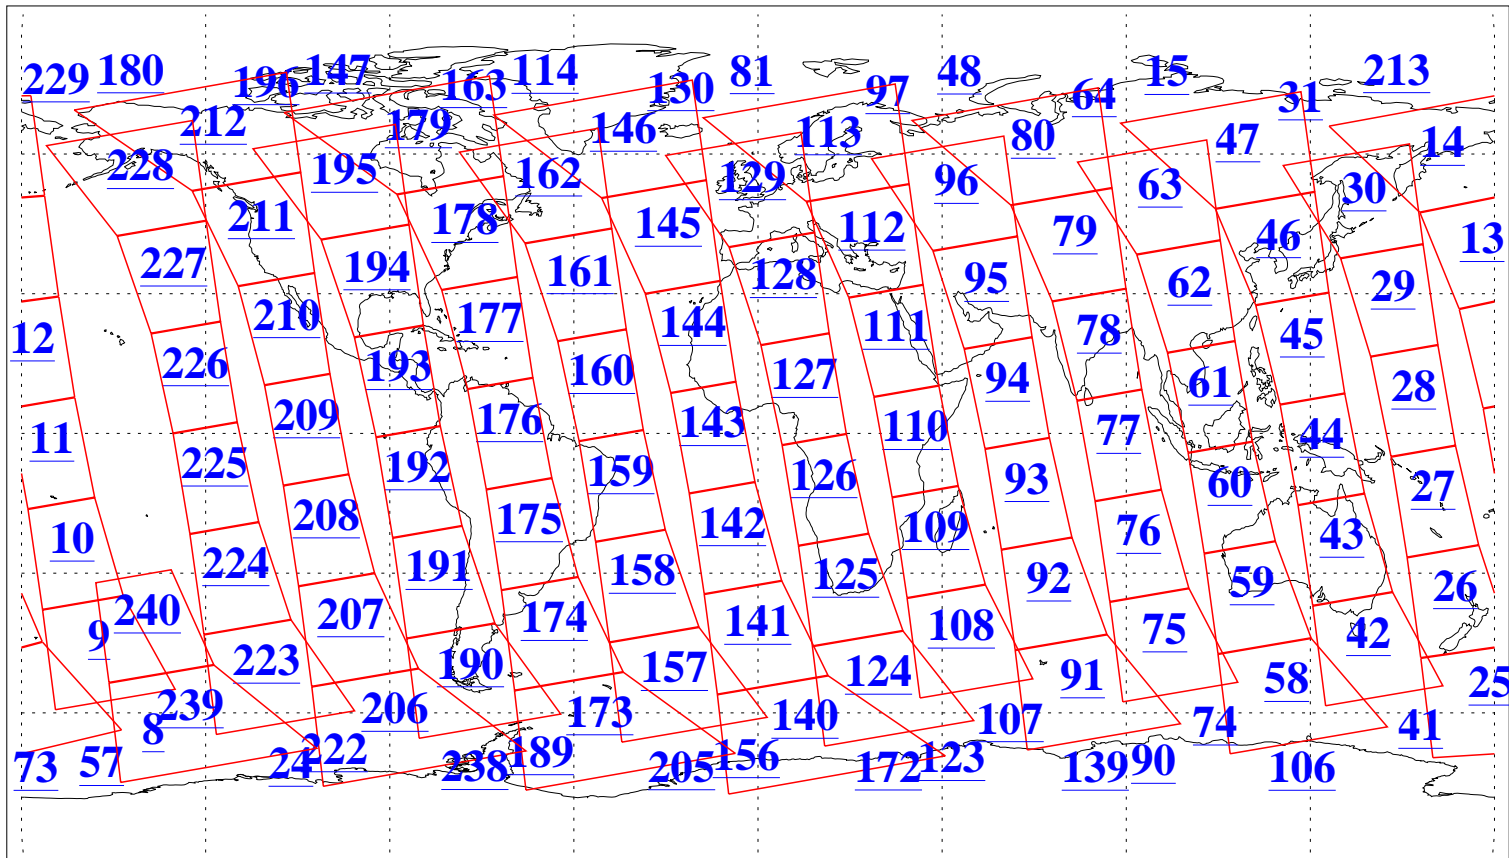

L1B Availability
AMSU Granules: 240
HSB Granules: 0
AIRS Granules: 240

8 Feb 2016
DoY 39
Aqua Day 5028
Granules: 1 to 120

Granules: 121 to 240

Legend: AMSU Available, HSB Available, AIRS Available

L1B Availability
AMSU Granules: 240
HSB Granules: 0
AIRS Granules: 240

8 Feb 2016
DoY 39
Aqua Day 5028

Ascending Granules

Descending Granules

Legend: AMSU Available, HSB Available, AIRS Available

L1B Availability
 AMSU Granules: 240
 HSB Granules: 0
 AIRS Granules: 240

8 Feb 2016
 DoY 39
 Aqua Day 5028

Northern Hemisphere Granules

Southern Hemisphere Granules

Legend: AMSU Available, HSB Available, AIRS Available