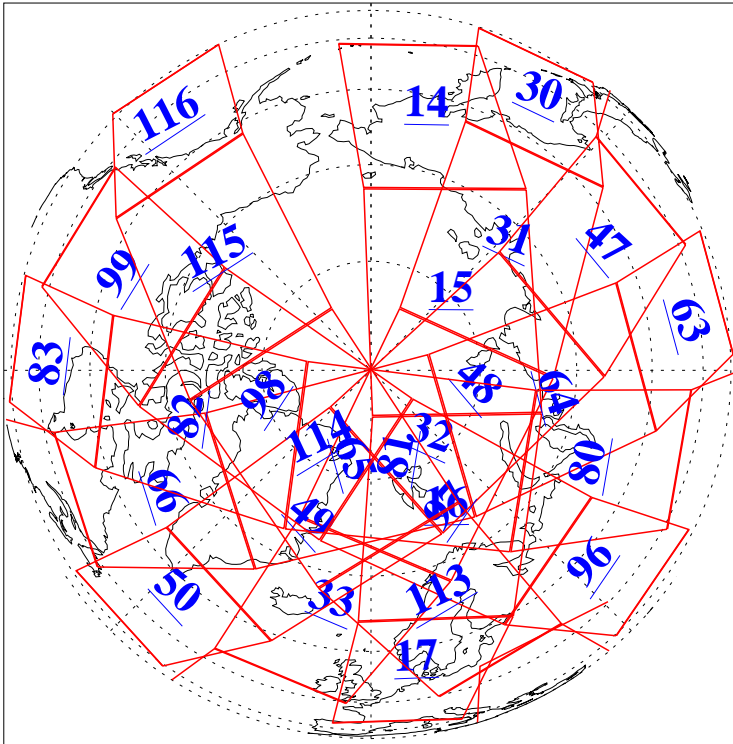

L1B Availability
AMSU Granules: 240
HSB Granules: 0
AIRS Granules: 240

8 Feb 2016
DoY 39
Aqua Day 5028
Granules: 1 to 120

Granules: 121 to 240

Legend: AMSU Available, HSB Available, AIRS Available

L1B Availability
AMSU Granules: 240
HSB Granules: 0
AIRS Granules: 240

8 Feb 2016
DoY 39
Aqua Day 5028

Ascending Granules

Descending Granules

Legend: AMSU Available, HSB Available, AIRS Available

L1B Availability
 AMSU Granules: 240
 HSB Granules: 0
 AIRS Granules: 240

8 Feb 2016
 DoY 39
 Aqua Day 5028

Northern Hemisphere Granules

Southern Hemisphere Granules

Legend: AMSU Available, HSB Available, AIRS Available