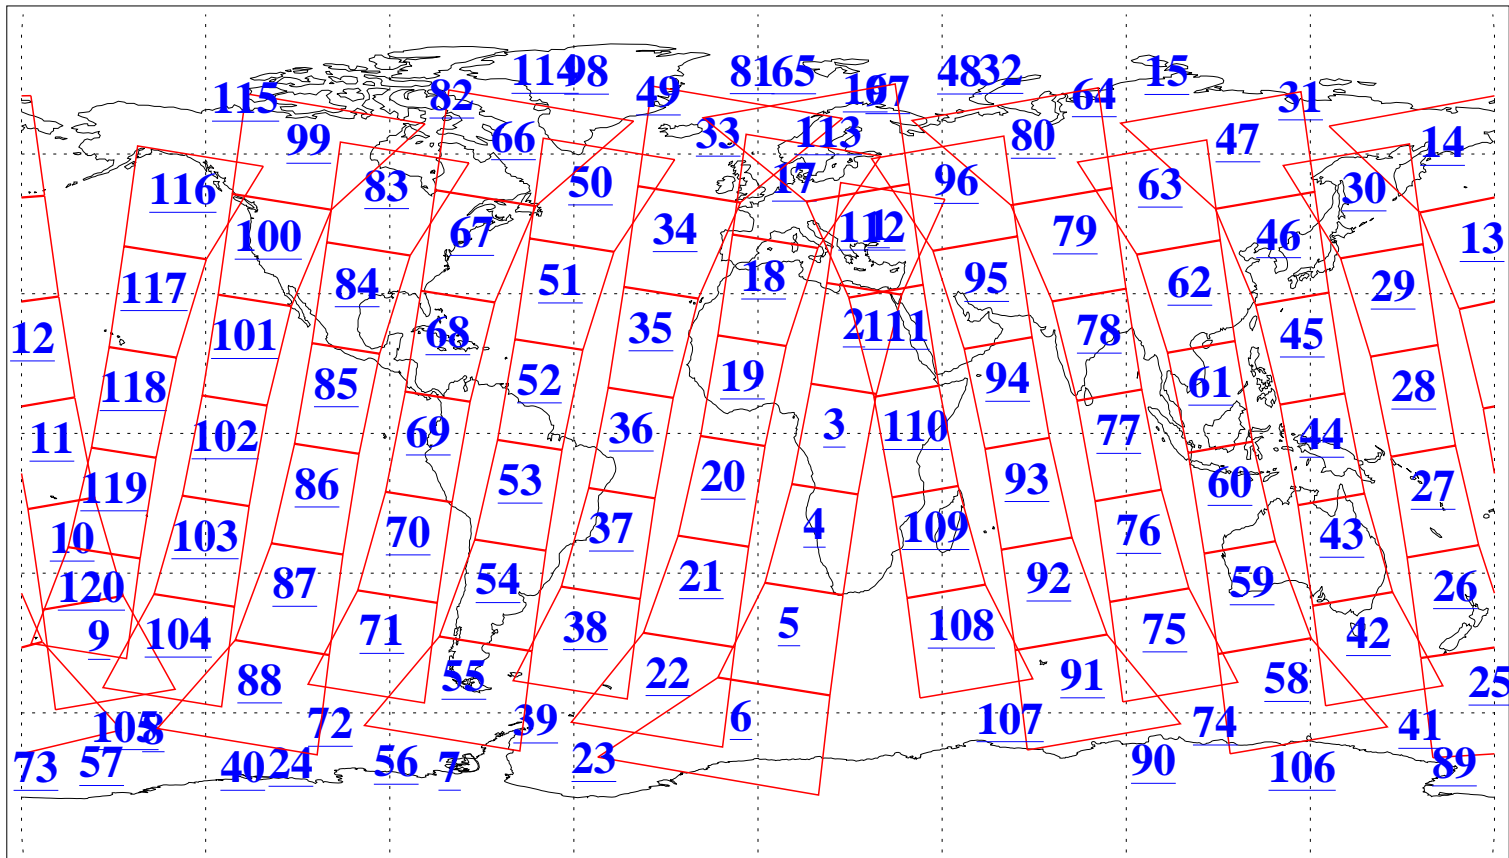

L1B Availability
AMSU Granules: 240
HSB Granules: 0
AIRS Granules: 240

8 Feb 2016
DoY 39
Aqua Day 5028
Granules: 1 to 120

Granules: 121 to 240

Legend: AMSU Available, HSB Available, AIRS Available

L1B Availability
AMSU Granules: 240
HSB Granules: 0
AIRS Granules: 240

8 Feb 2016
DoY 39
Aqua Day 5028

Ascending Granules

Descending Granules

Legend: AMSU Available, HSB Available, AIRS Available

L1B Availability
 AMSU Granules: 240
 HSB Granules: 0
 AIRS Granules: 240

8 Feb 2016
 DoY 39
 Aqua Day 5028

Northern Hemisphere Granules

Southern Hemisphere Granules

Legend: AMSU Available, HSB Available, AIRS Available