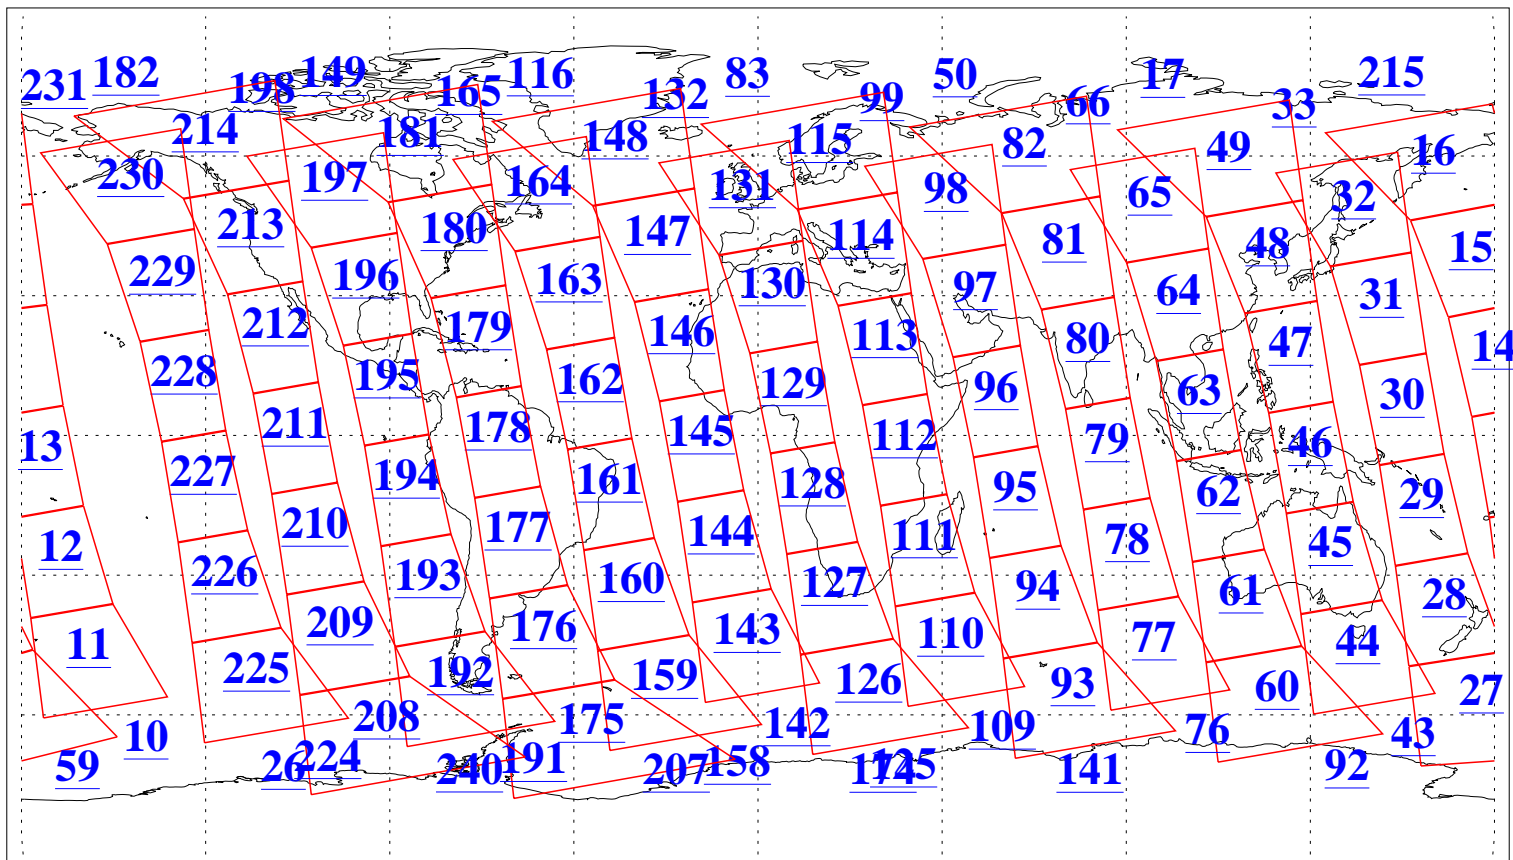

L1B Availability
AMSU Granules: 240
HSB Granules: 0
AIRS Granules: 240

6 Feb 2016
DoY 37
Aqua Day 5026

Ascending Granules

Descending Granules