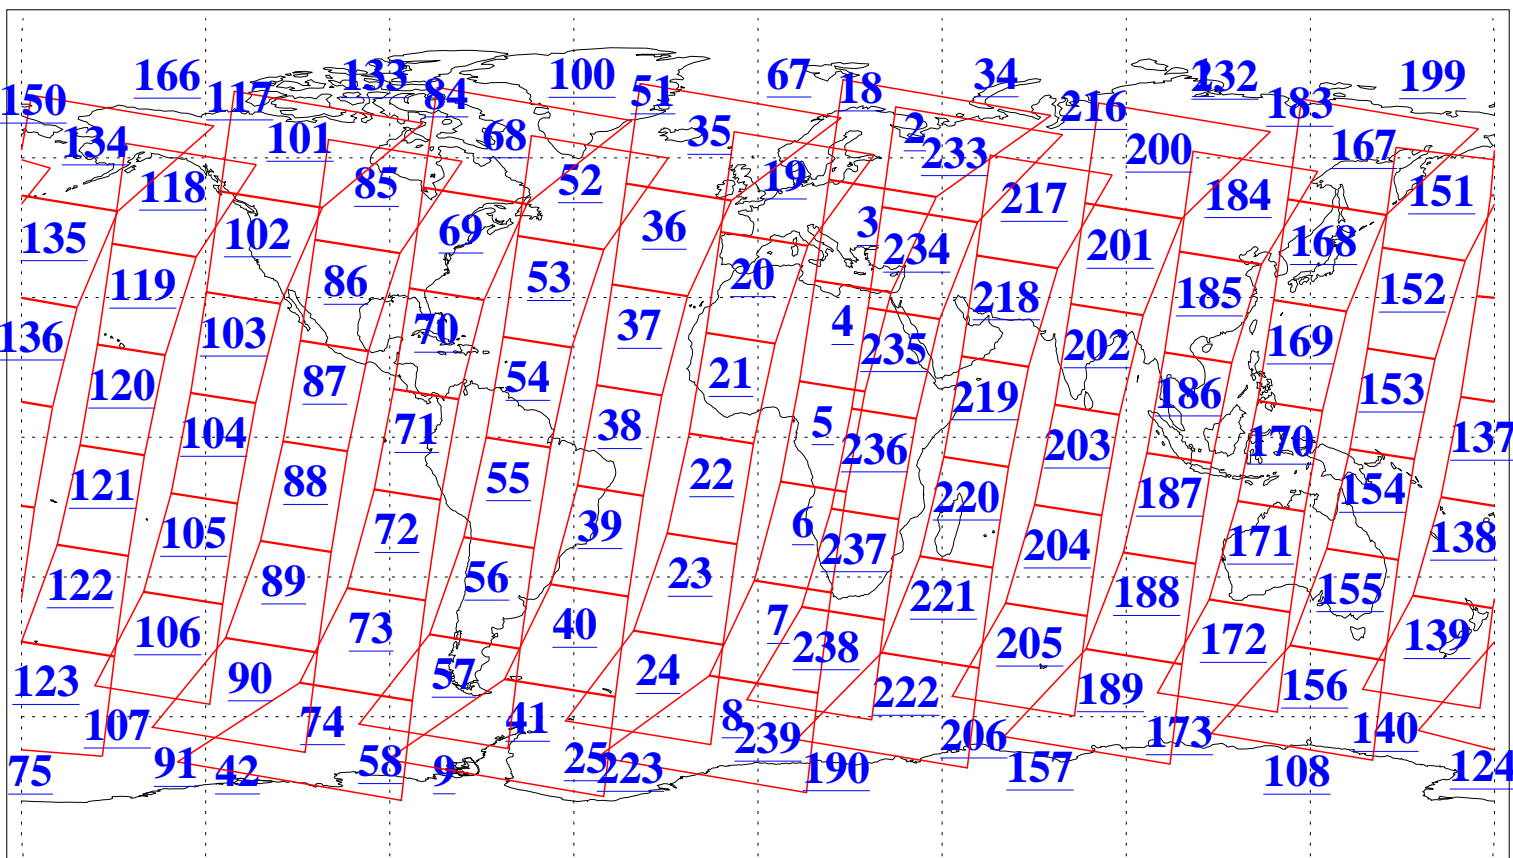

L1B Availability
AMSU Granules: 240
HSB Granules: 0
AIRS Granules: 240

6 Feb 2016
DoY 37
Aqua Day 5026
Granules: 1 to 120

Granules: 121 to 240

Legend: AMSU Available, HSB Available, AIRS Available

L1B Availability
AMSU Granules: 240
HSB Granules: 0
AIRS Granules: 240

6 Feb 2016
DoY 37
Aqua Day 5026

Ascending Granules

Descending Granules

Legend: AMSU Available, HSB Available, AIRS Available

L1B Availability
AMSU Granules: 240
HSB Granules: 0
AIRS Granules: 240

6 Feb 2016
DoY 37
Aqua Day 5026

Northern Hemisphere Granules

Southern Hemisphere Granules

Legend: AMSU Available, HSB Available, AIRS Available