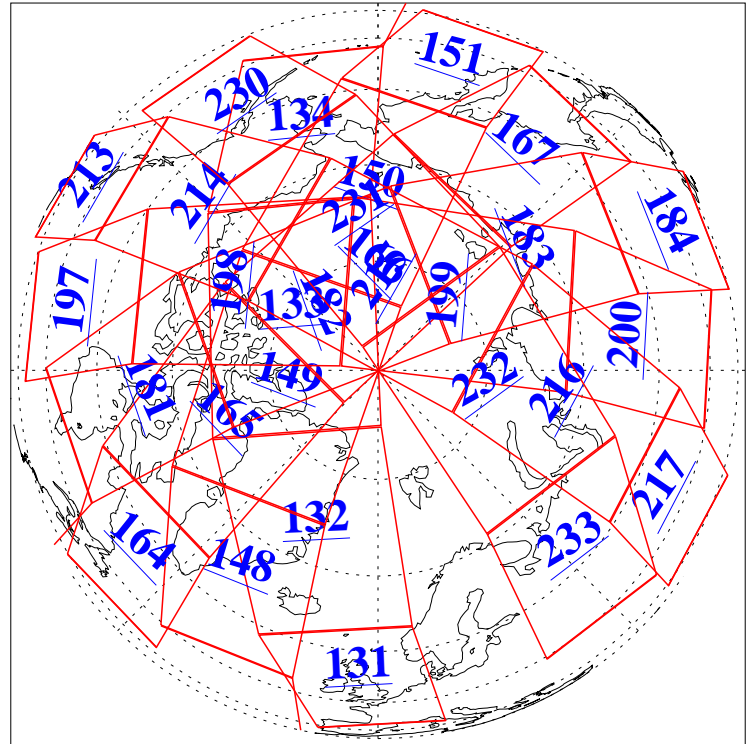

6 Feb 2016
DoY 37
Aqua Day 5026

Ascending Granules

Descending Granules

Legend: AMSU Available, HSB Available, AIRS Available

L1B Availability
AMSU Granules: 240
HSB Granules: 0
AIRS Granules: 240

6 Feb 2016
DoY 37
Aqua Day 5026

Northern Hemisphere Granules

Southern Hemisphere Granules

Legend: AMSU Available, HSB Available, AIRS Available