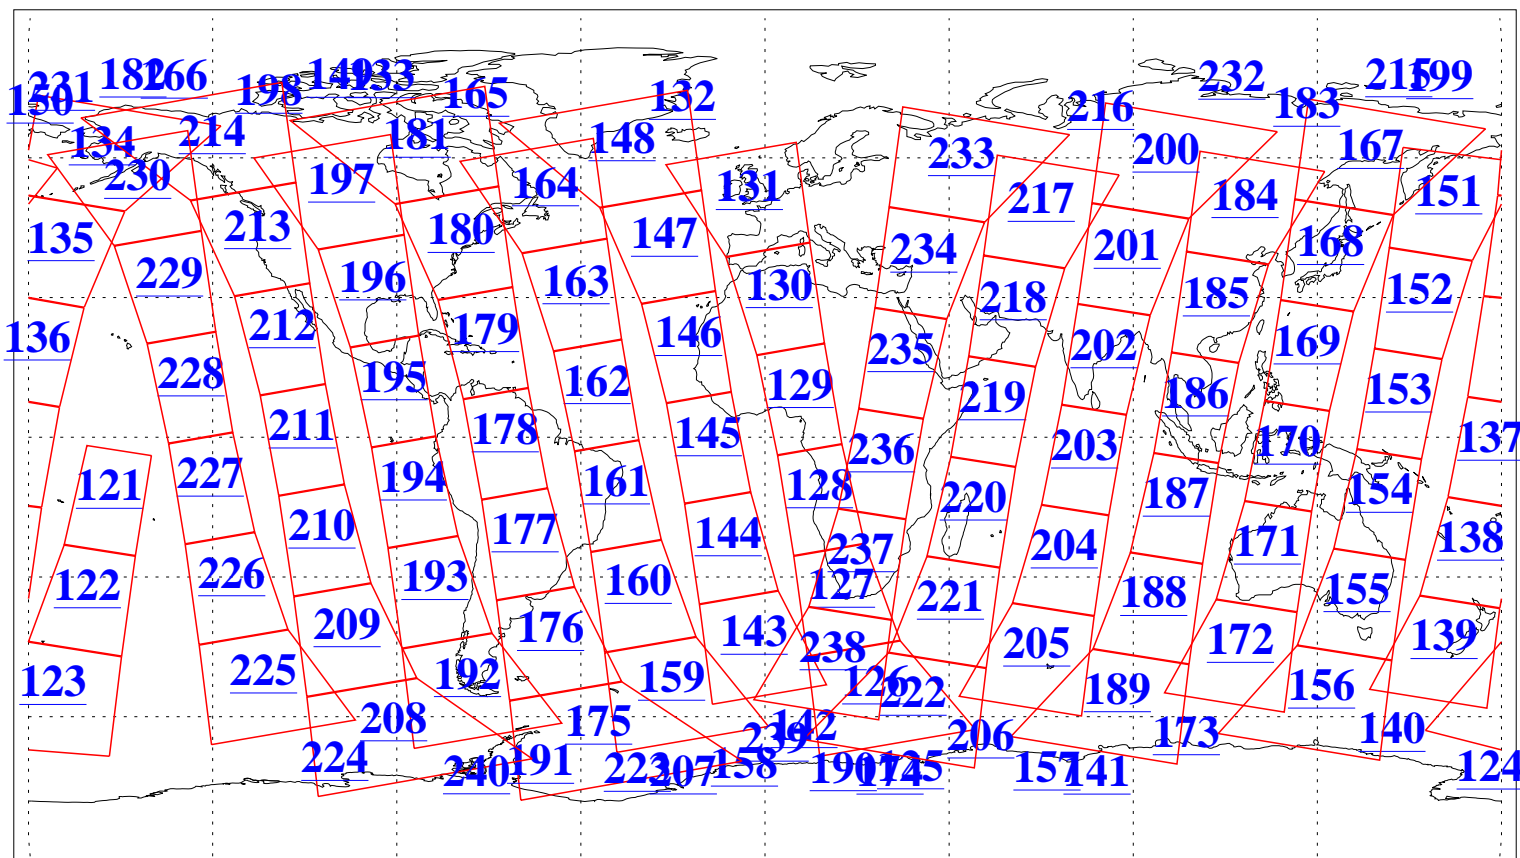

L1B Availability
AMSU Granules: 240
HSB Granules: 0
AIRS Granules: 240

6 Feb 2016
DoY 37
Aqua Day 5026
Granules: 1 to 120

Granules: 121 to 240

Legend: AMSU Available, HSB Available, AIRS Available

L1B Availability
AMSU Granules: 240
HSB Granules: 0
AIRS Granules: 240

6 Feb 2016
DoY 37
Aqua Day 5026

Ascending Granules

Descending Granules

Legend: AMSU Available, HSB Available, AIRS Available

L1B Availability
AMSU Granules: 240
HSB Granules: 0
AIRS Granules: 240

6 Feb 2016
DoY 37
Aqua Day 5026

Northern Hemisphere Granules

Southern Hemisphere Granules

Legend: AMSU Available, HSB Available, AIRS Available