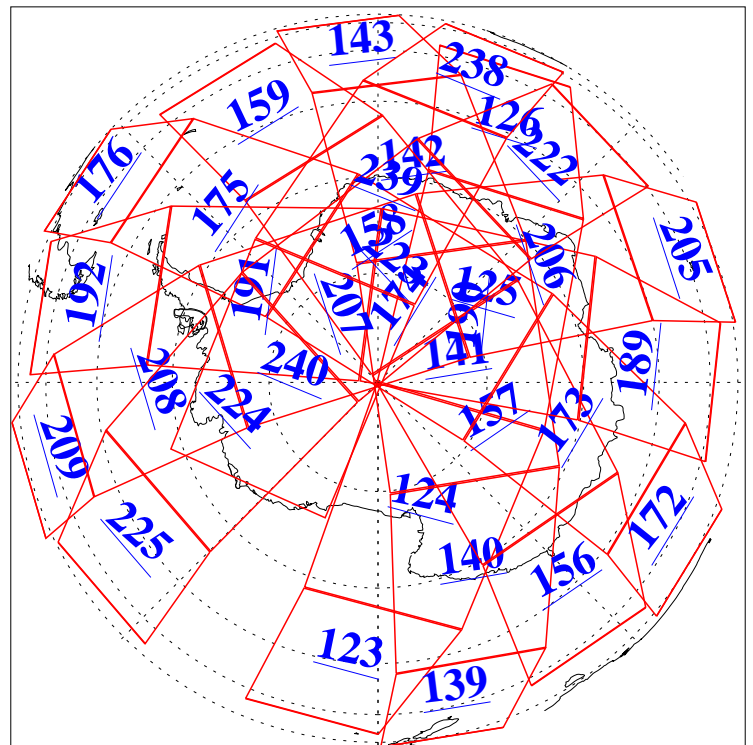

L1B Availability
AMSU Granules: 240
HSB Granules: 0
AIRS Granules: 240

6 Feb 2016
DoY 37
Aqua Day 5026
Granules: 1 to 120

Granules: 121 to 240

Legend: AMSU Available, HSB Available, AIRS Available

L1B Availability
AMSU Granules: 240
HSB Granules: 0
AIRS Granules: 240

6 Feb 2016
DoY 37
Aqua Day 5026

Ascending Granules

Descending Granules

Legend: AMSU Available, HSB Available, AIRS Available

L1B Availability
AMSU Granules: 240
HSB Granules: 0
AIRS Granules: 240

6 Feb 2016
DoY 37
Aqua Day 5026

Northern Hemisphere Granules

Southern Hemisphere Granules

Legend: AMSU Available, HSB Available, AIRS Available