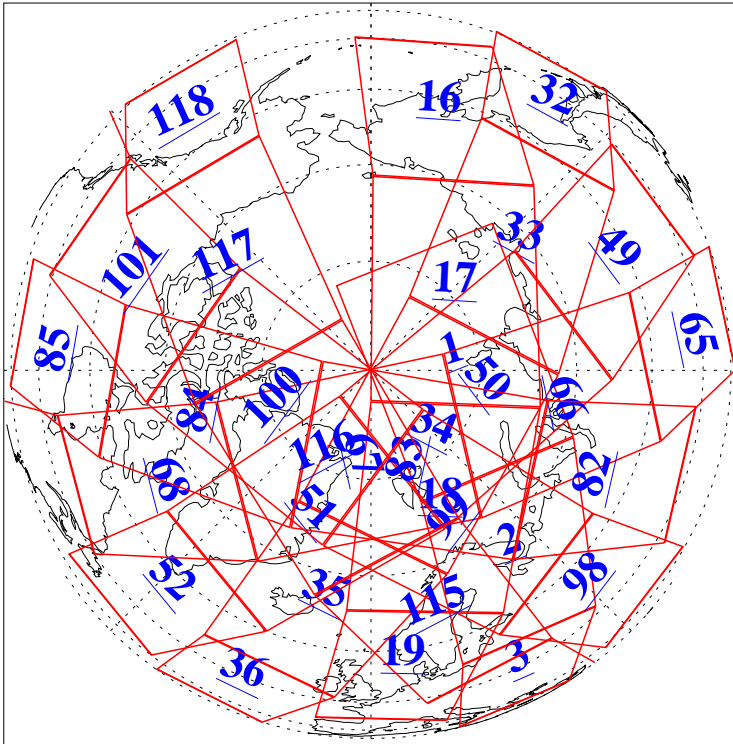

L1B Availability
AMSU Granules: 240
HSB Granules: 0
AIRS Granules: 240

6 Feb 2016
DoY 37
Aqua Day 5026
Granules: 1 to 120

Granules: 121 to 240

Legend: AMSU Available, HSB Available, AIRS Available

L1B Availability
AMSU Granules: 240
HSB Granules: 0
AIRS Granules: 240

6 Feb 2016
DoY 37
Aqua Day 5026

Ascending Granules

Descending Granules

Legend: AMSU Available, HSB Available, AIRS Available

L1B Availability
AMSU Granules: 240
HSB Granules: 0
AIRS Granules: 240

6 Feb 2016
DoY 37
Aqua Day 5026

Northern Hemisphere Granules

Southern Hemisphere Granules

Legend: AMSU Available, HSB Available, AIRS Available