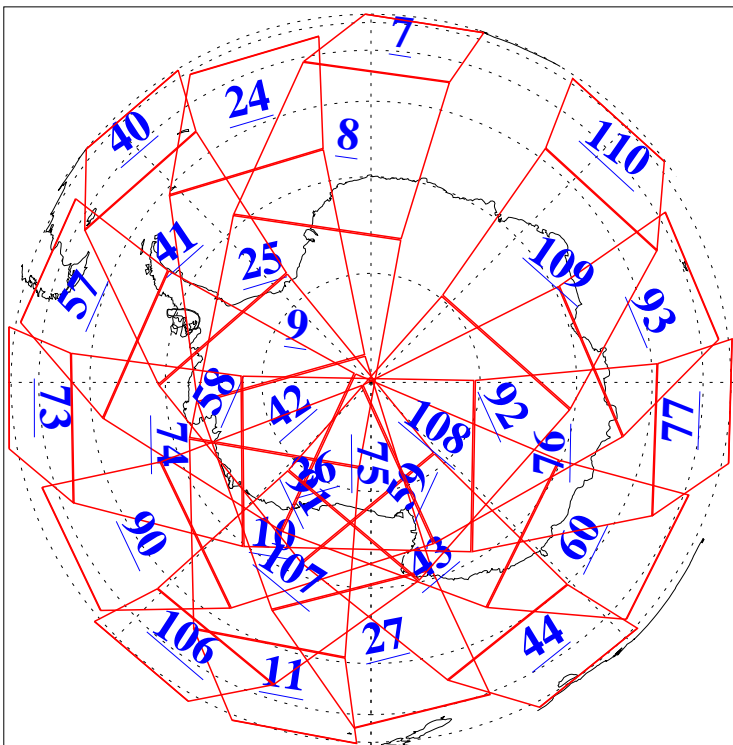

L1B Availability
AMSU Granules: 240
HSB Granules: 0
AIRS Granules: 240

6 Feb 2016
DoY 37
Aqua Day 5026
Granules: 1 to 120

Granules: 121 to 240

Legend: AMSU Available, HSB Available, AIRS Available

L1B Availability
AMSU Granules: 240
HSB Granules: 0
AIRS Granules: 240

6 Feb 2016
DoY 37
Aqua Day 5026

Ascending Granules

Descending Granules

Legend: AMSU Available, HSB Available, AIRS Available

L1B Availability
AMSU Granules: 240
HSB Granules: 0
AIRS Granules: 240

6 Feb 2016
DoY 37
Aqua Day 5026

Northern Hemisphere Granules

Southern Hemisphere Granules

Legend: AMSU Available, HSB Available, AIRS Available