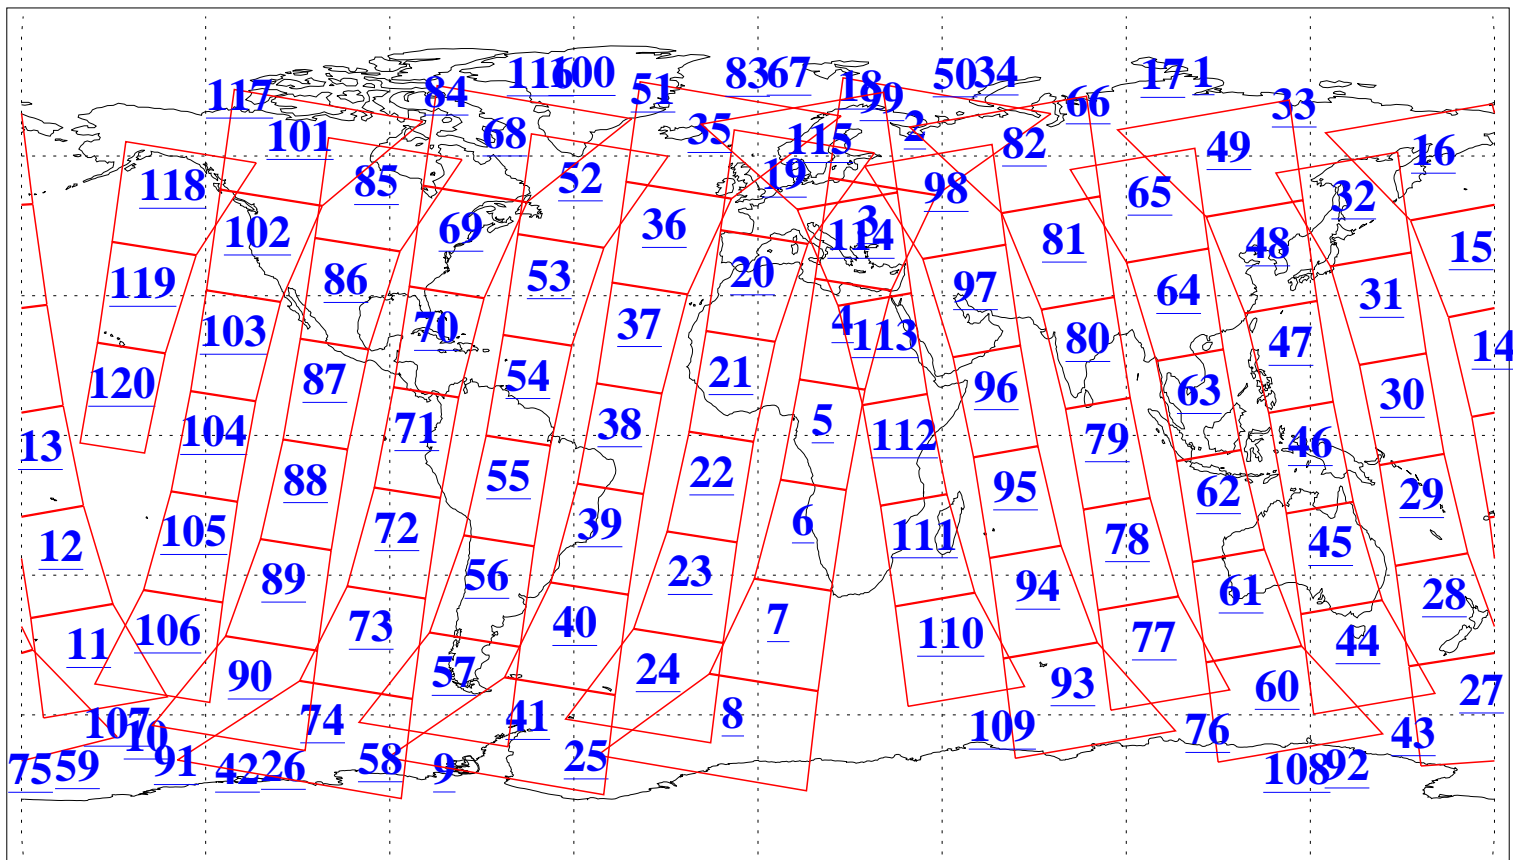

L1B Availability
AMSU Granules: 240
HSB Granules: 0
AIRS Granules: 240

6 Feb 2016
DoY 37
Aqua Day 5026
Granules: 1 to 120

Granules: 121 to 240

Legend: AMSU Available, HSB Available, AIRS Available

L1B Availability
AMSU Granules: 240
HSB Granules: 0
AIRS Granules: 240

6 Feb 2016
DoY 37
Aqua Day 5026

Ascending Granules

Descending Granules

Legend: AMSU Available, HSB Available, AIRS Available

L1B Availability
AMSU Granules: 240
HSB Granules: 0
AIRS Granules: 240

6 Feb 2016
DoY 37
Aqua Day 5026

Northern Hemisphere Granules

Southern Hemisphere Granules

Legend: AMSU Available, HSB Available, AIRS Available