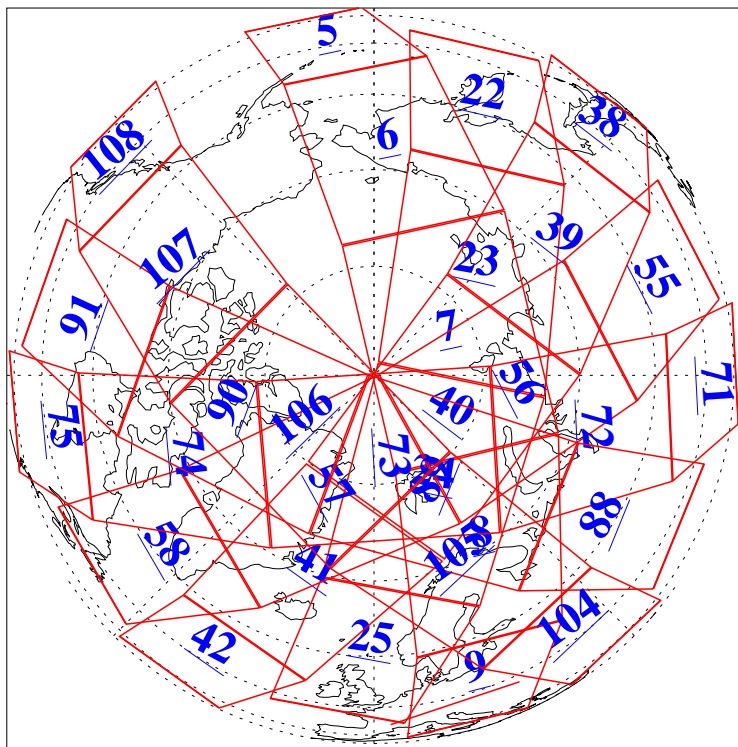

L1B Availability  
AMSU Granules: 240  
HSB Granules: 0  
AIRS Granules: 240

31 Jan 2016  
DoY 31  
Aqua Day 5020  
Ascending Granules

Descending Granules

Legend: AMSU Available, HSB Available, AIRS Available

L1B Availability  
 AMSU Granules: 240  
 HSB Granules: 0  
 AIRS Granules: 240

31 Jan 2016  
 DoY 31  
 Aqua Day 5020

Northern Hemisphere Granules

Southern Hemisphere Granules

Legend: AMSU Available, HSB Available, AIRS Available