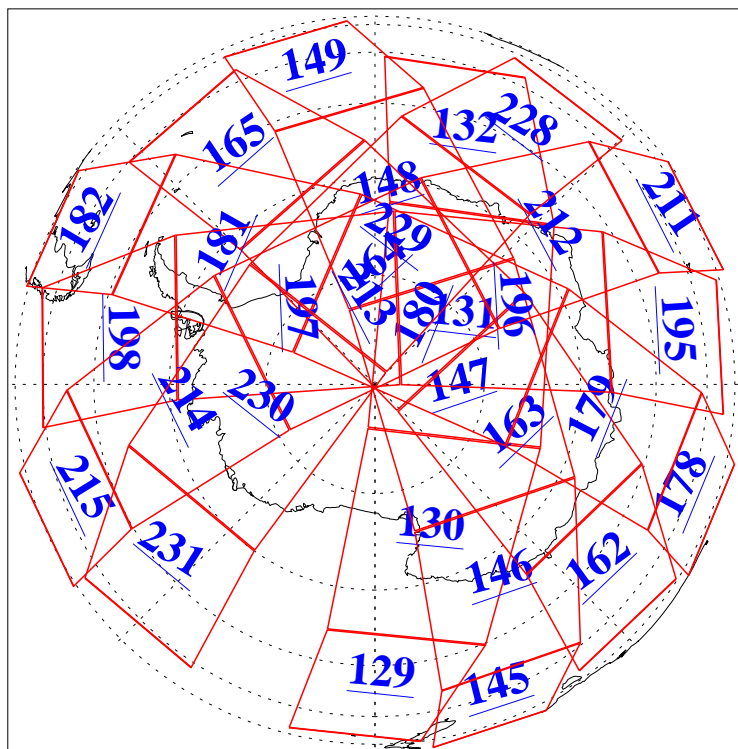

L1B Availability  
AMSU Granules: 240  
HSB Granules: 0  
AIRS Granules: 240

31 Jan 2016  
DoY 31  
Aqua Day 5020  
Ascending Granules

Descending Granules

Legend: AMSU Available, HSB Available, AIRS Available

L1B Availability  
 AMSU Granules: 240  
 HSB Granules: 0  
 AIRS Granules: 240

31 Jan 2016  
 DoY 31  
 Aqua Day 5020

Northern Hemisphere Granules

Southern Hemisphere Granules

Legend: AMSU Available, HSB Available, AIRS Available