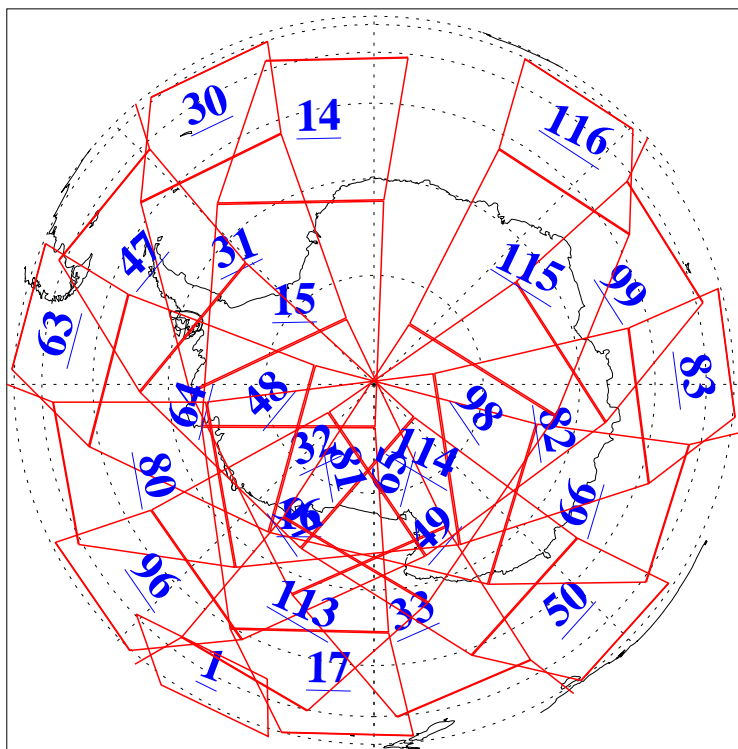

L1B Availability  
AMSU Granules: 240  
HSB Granules: 0  
AIRS Granules: 240

31 Jan 2016  
DoY 31  
Aqua Day 5020  
Ascending Granules

Descending Granules

Legend: AMSU Available, HSB Available, AIRS Available

L1B Availability  
 AMSU Granules: 240  
 HSB Granules: 0  
 AIRS Granules: 240

31 Jan 2016  
 DoY 31  
 Aqua Day 5020

Northern Hemisphere Granules

Southern Hemisphere Granules

Legend: AMSU Available, HSB Available, AIRS Available