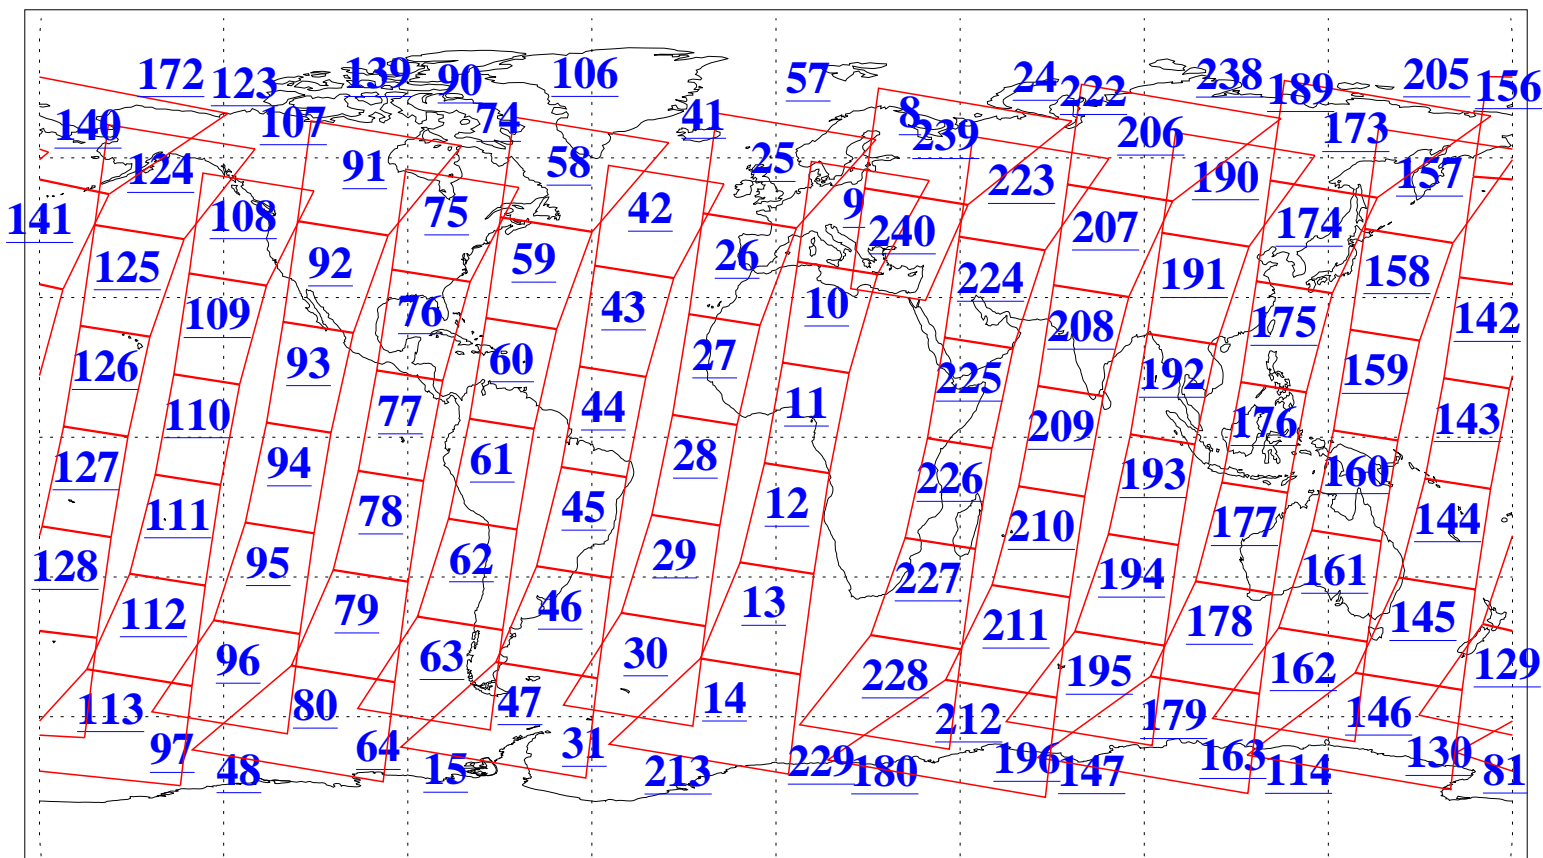

L1B Availability  
AMSU Granules: 240  
HSB Granules: 0  
AIRS Granules: 240

31 Jan 2016  
DoY 31  
Aqua Day 5020  
Ascending Granules

Descending Granules

Legend: AMSU Available, HSB Available, AIRS Available

L1B Availability  
 AMSU Granules: 240  
 HSB Granules: 0  
 AIRS Granules: 240

31 Jan 2016  
 DoY 31  
 Aqua Day 5020

Northern Hemisphere Granules

Southern Hemisphere Granules

Legend: AMSU Available, HSB Available, AIRS Available