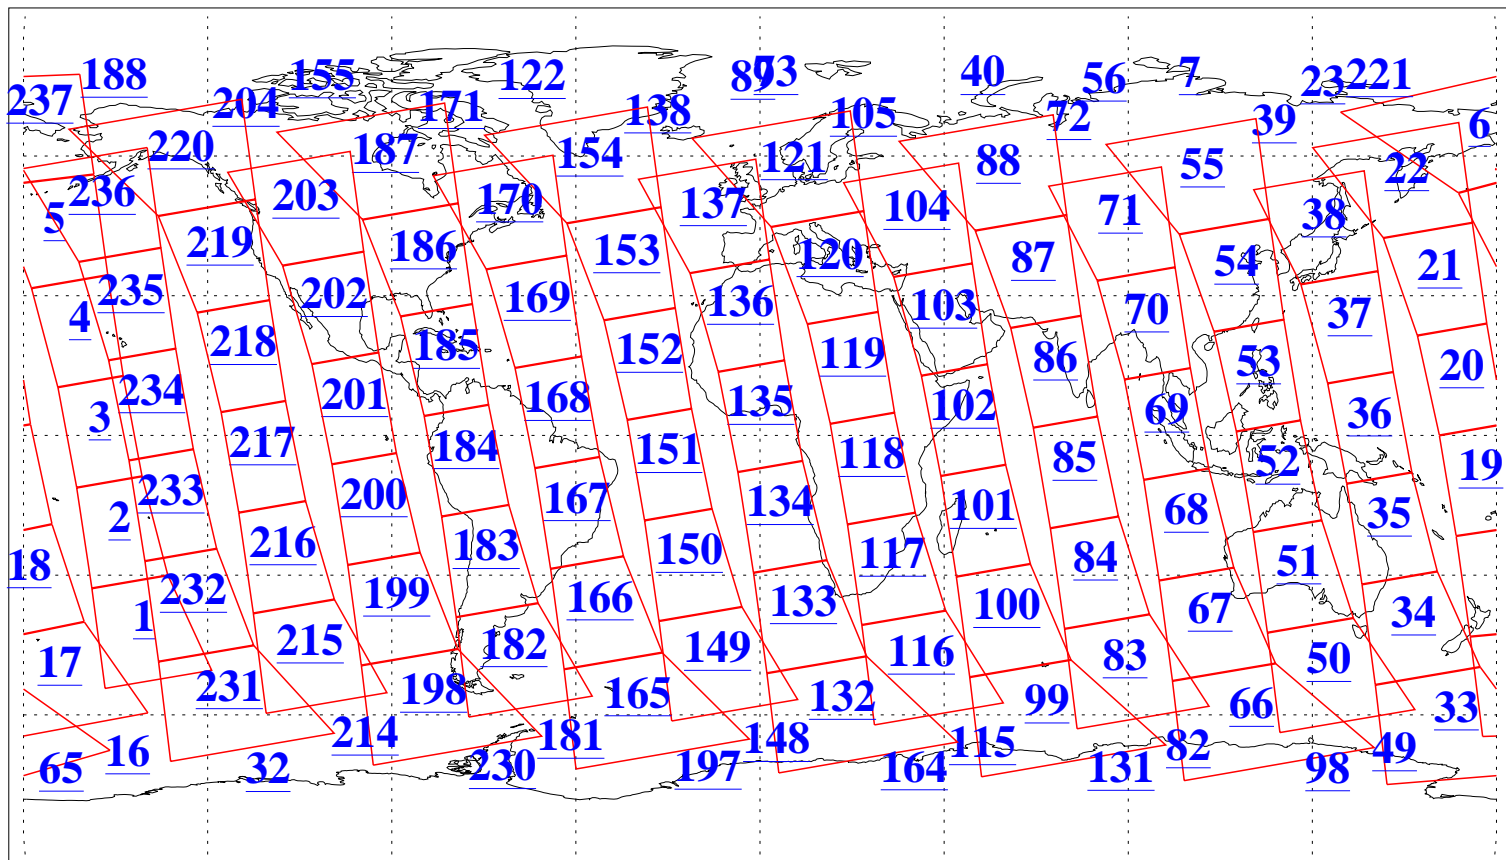

L1B Availability  
AMSU Granules: 240  
HSB Granules: 0  
AIRS Granules: 240

31 Jan 2016  
DoY 31  
Aqua Day 5020  
Ascending Granules

Descending Granules

Legend: AMSU Available, HSB Available, AIRS Available

L1B Availability  
 AMSU Granules: 240  
 HSB Granules: 0  
 AIRS Granules: 240

31 Jan 2016  
 DoY 31  
 Aqua Day 5020

Northern Hemisphere Granules

Southern Hemisphere Granules

Legend: AMSU Available, HSB Available, AIRS Available