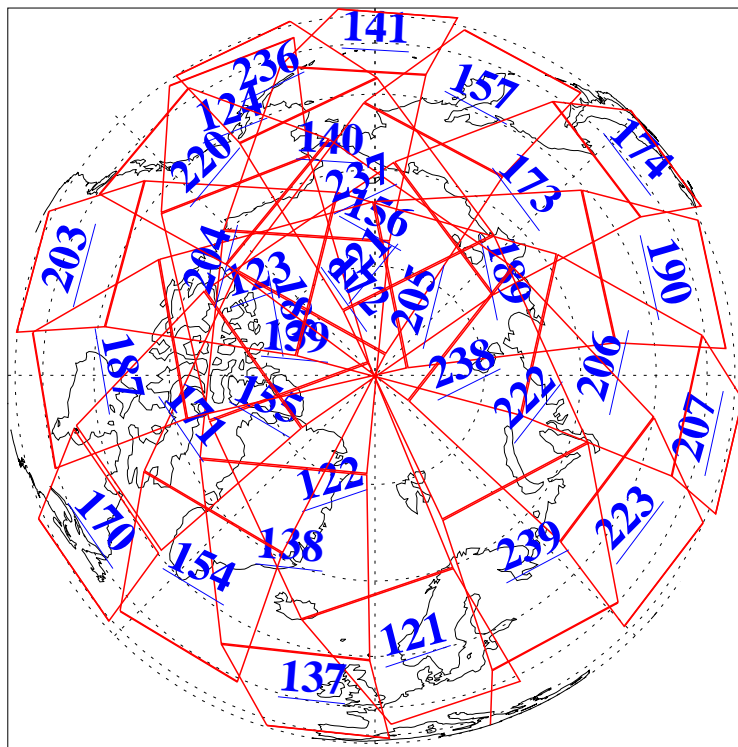

L1B Availability  
AMSU Granules: 240  
HSB Granules: 0  
AIRS Granules: 240

31 Jan 2016  
DoY 31  
Aqua Day 5020  
Ascending Granules

Descending Granules

Legend: AMSU Available, HSB Available, AIRS Available

L1B Availability  
 AMSU Granules: 240  
 HSB Granules: 0  
 AIRS Granules: 240

31 Jan 2016  
 DoY 31  
 Aqua Day 5020

Northern Hemisphere Granules

Southern Hemisphere Granules

Legend: AMSU Available, HSB Available, AIRS Available