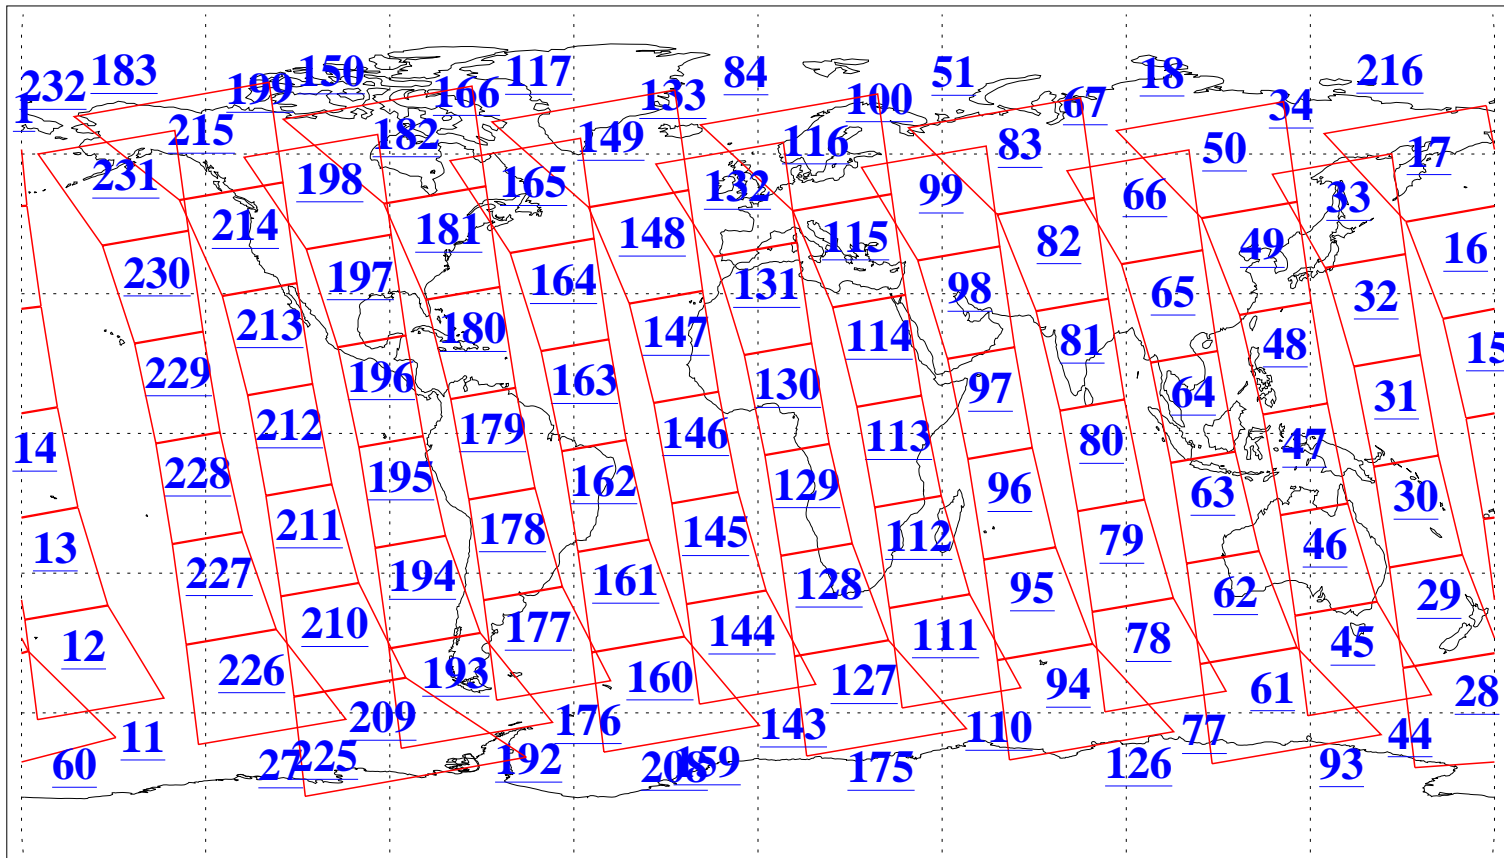

L1B Availability  
AMSU Granules: 240  
HSB Granules: 0  
AIRS Granules: 240

28 Jan 2016  
DoY 28  
Aqua Day 5017  
Granules: 1 to 120

Granules: 121 to 240

Legend: AMSU Available, HSB Available, AIRS Available

L1B Availability  
AMSU Granules: 240  
HSB Granules: 0  
AIRS Granules: 240

28 Jan 2016  
DoY 28  
Aqua Day 5017

Ascending Granules

Descending Granules

Legend: AMSU Available, HSB Available, AIRS Available

L1B Availability  
 AMSU Granules: 240  
 HSB Granules: 0  
 AIRS Granules: 240

28 Jan 2016  
 DoY 28  
 Aqua Day 5017

Northern Hemisphere Granules

Southern Hemisphere Granules

Legend: AMSU Available, HSB Available, AIRS Available