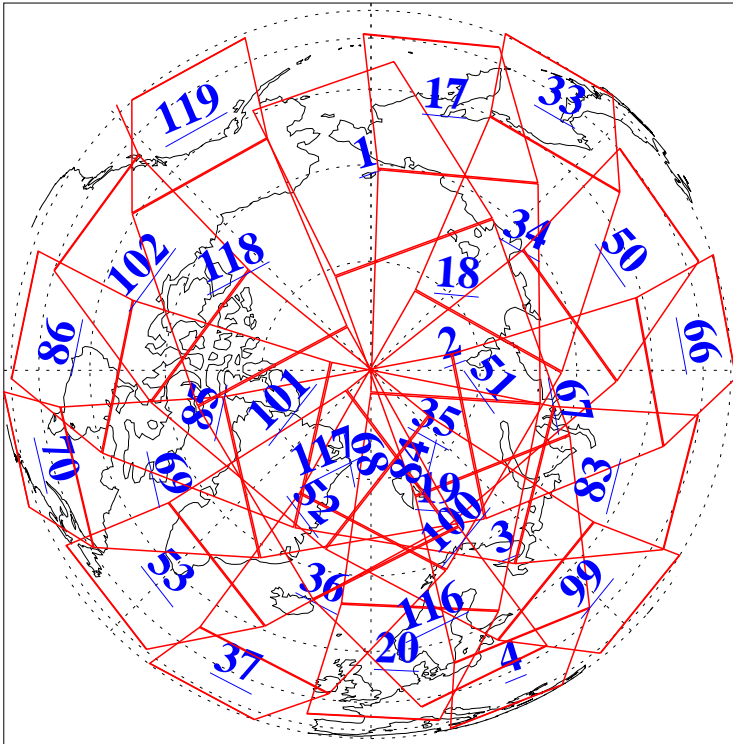

L1B Availability  
AMSU Granules: 240  
HSB Granules: 0  
AIRS Granules: 240

28 Jan 2016  
DoY 28  
Aqua Day 5017  
Granules: 1 to 120

Granules: 121 to 240

Legend: AMSU Available, HSB Available, AIRS Available

L1B Availability  
AMSU Granules: 240  
HSB Granules: 0  
AIRS Granules: 240

28 Jan 2016  
DoY 28  
Aqua Day 5017

Ascending Granules

Descending Granules

Legend: AMSU Available, HSB Available, AIRS Available

L1B Availability  
 AMSU Granules: 240  
 HSB Granules: 0  
 AIRS Granules: 240

28 Jan 2016  
 DoY 28  
 Aqua Day 5017

Northern Hemisphere Granules

Southern Hemisphere Granules

Legend: AMSU Available, HSB Available, AIRS Available