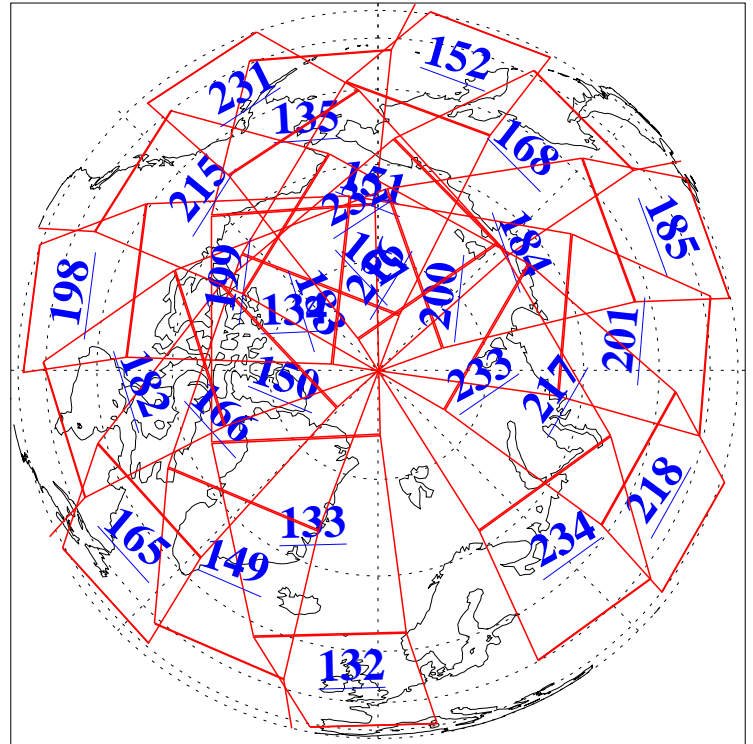

L1B Availability  
AMSU Granules: 240  
HSB Granules: 0  
AIRS Granules: 240

28 Jan 2016  
DoY 28  
Aqua Day 5017  
Granules: 1 to 120

Granules: 121 to 240

Legend: AMSU Available, HSB Available, AIRS Available

L1B Availability  
AMSU Granules: 240  
HSB Granules: 0  
AIRS Granules: 240

28 Jan 2016  
DoY 28  
Aqua Day 5017

Ascending Granules

Descending Granules

Legend: AMSU Available, HSB Available, AIRS Available

L1B Availability  
 AMSU Granules: 240  
 HSB Granules: 0  
 AIRS Granules: 240

28 Jan 2016  
 DoY 28  
 Aqua Day 5017

Northern Hemisphere Granules

Southern Hemisphere Granules

Legend: AMSU Available, HSB Available, AIRS Available