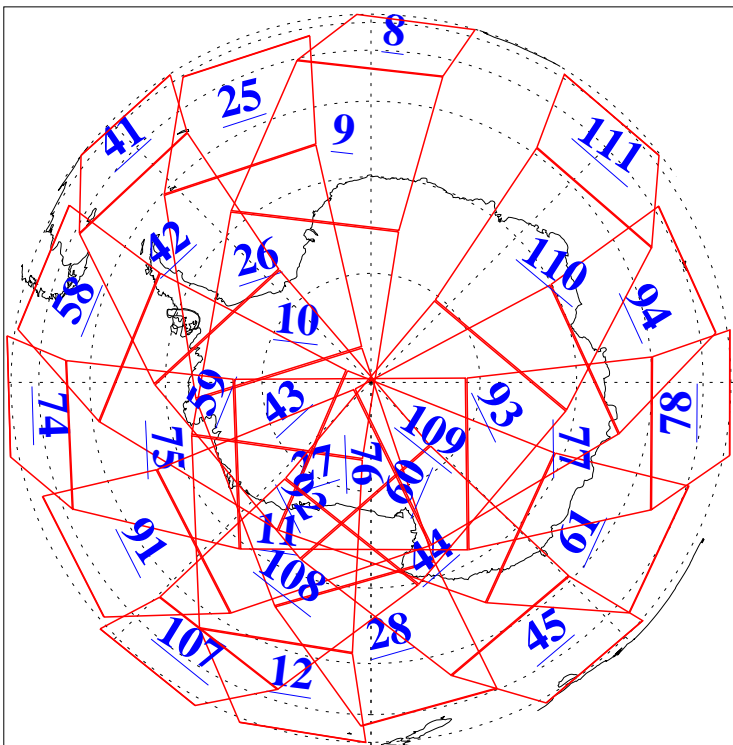

L1B Availability  
AMSU Granules: 240  
HSB Granules: 0  
AIRS Granules: 240

28 Jan 2016  
DoY 28  
Aqua Day 5017  
Granules: 1 to 120

Granules: 121 to 240

Legend: AMSU Available, HSB Available, AIRS Available

L1B Availability  
AMSU Granules: 240  
HSB Granules: 0  
AIRS Granules: 240

28 Jan 2016  
DoY 28  
Aqua Day 5017

Ascending Granules

Descending Granules

Legend: AMSU Available, HSB Available, AIRS Available

L1B Availability  
 AMSU Granules: 240  
 HSB Granules: 0  
 AIRS Granules: 240

28 Jan 2016  
 DoY 28  
 Aqua Day 5017

Northern Hemisphere Granules

Southern Hemisphere Granules

Legend: AMSU Available, HSB Available, AIRS Available