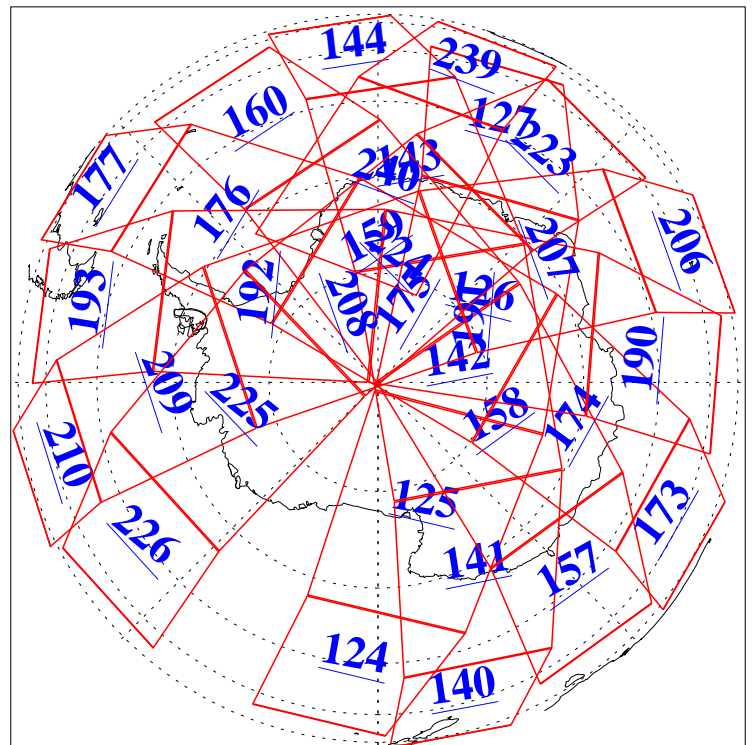

L1B Availability  
AMSU Granules: 240  
HSB Granules: 0  
AIRS Granules: 240

28 Jan 2016  
DoY 28  
Aqua Day 5017  
Granules: 1 to 120

Granules: 121 to 240

Legend: AMSU Available, HSB Available, AIRS Available

L1B Availability  
AMSU Granules: 240  
HSB Granules: 0  
AIRS Granules: 240

28 Jan 2016  
DoY 28  
Aqua Day 5017

Ascending Granules

Descending Granules

Legend: AMSU Available, HSB Available, AIRS Available

L1B Availability  
 AMSU Granules: 240  
 HSB Granules: 0  
 AIRS Granules: 240

28 Jan 2016  
 DoY 28  
 Aqua Day 5017

Northern Hemisphere Granules

Southern Hemisphere Granules

Legend: AMSU Available, HSB Available, AIRS Available