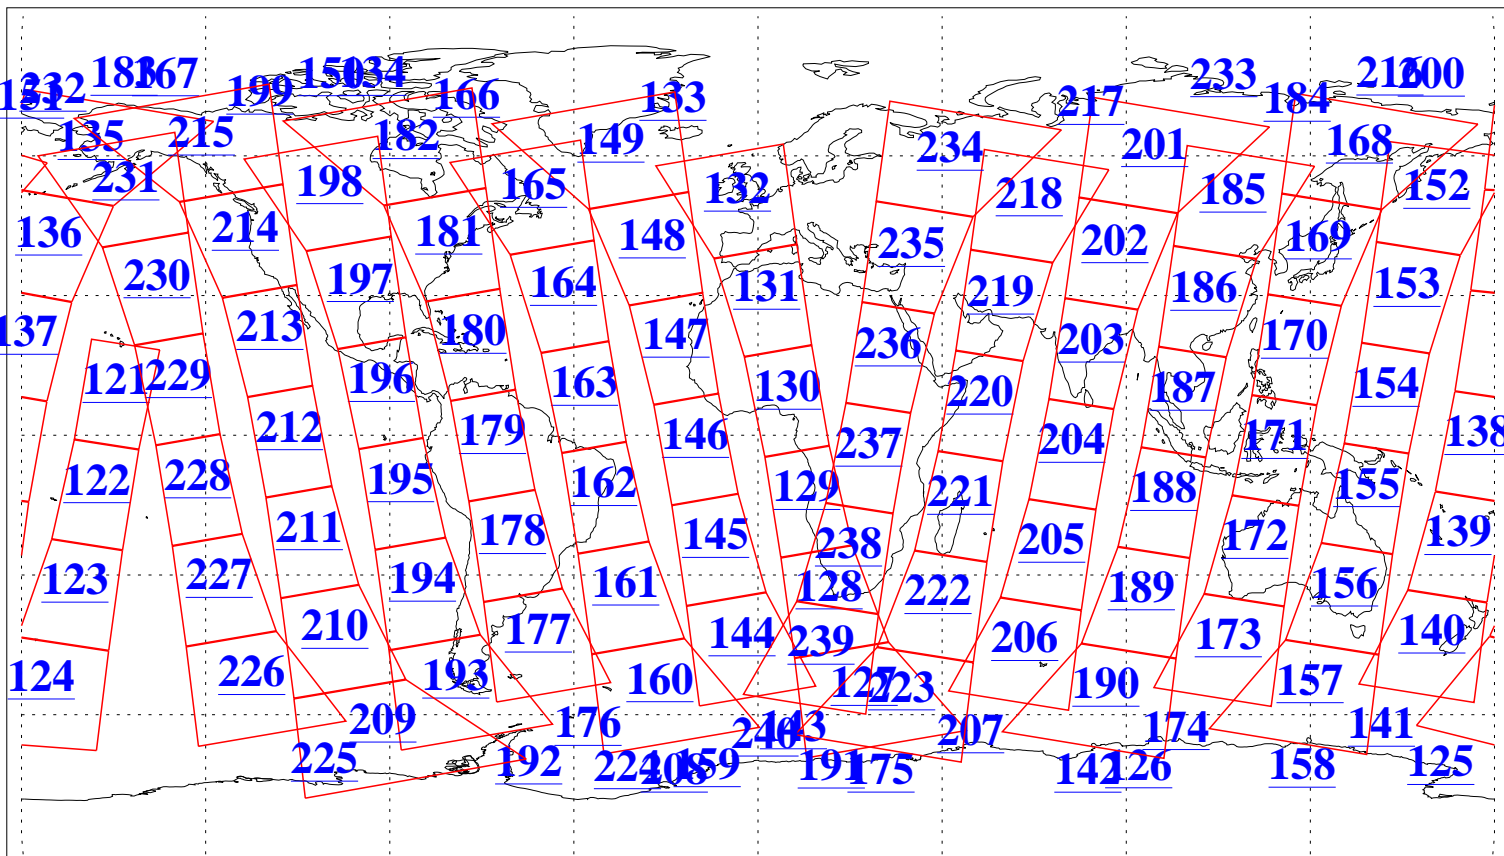

L1B Availability  
AMSU Granules: 240  
HSB Granules: 0  
AIRS Granules: 240

28 Jan 2016  
DoY 28  
Aqua Day 5017  
Granules: 1 to 120

Granules: 121 to 240

Legend: AMSU Available, HSB Available, AIRS Available

L1B Availability  
AMSU Granules: 240  
HSB Granules: 0  
AIRS Granules: 240

28 Jan 2016  
DoY 28  
Aqua Day 5017

Ascending Granules

Descending Granules

Legend: AMSU Available, HSB Available, AIRS Available

L1B Availability  
 AMSU Granules: 240  
 HSB Granules: 0  
 AIRS Granules: 240

28 Jan 2016  
 DoY 28  
 Aqua Day 5017

Northern Hemisphere Granules

Southern Hemisphere Granules

Legend: AMSU Available, HSB Available, AIRS Available