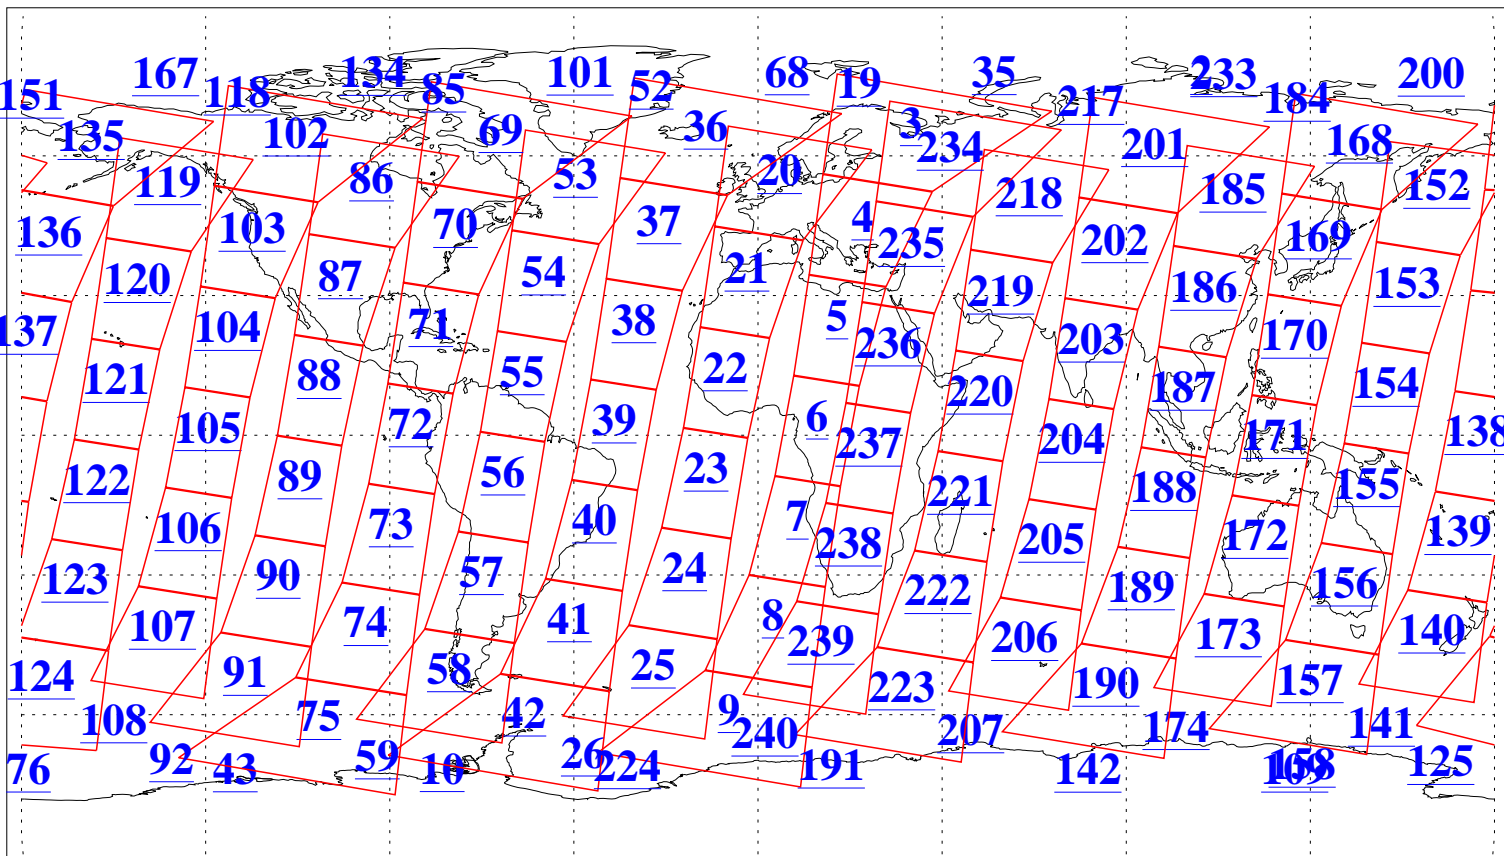

L1B Availability  
AMSU Granules: 240  
HSB Granules: 0  
AIRS Granules: 240

28 Jan 2016  
DoY 28  
Aqua Day 5017  
Granules: 1 to 120

Granules: 121 to 240

Legend: AMSU Available, HSB Available, AIRS Available

L1B Availability  
AMSU Granules: 240  
HSB Granules: 0  
AIRS Granules: 240

28 Jan 2016  
DoY 28  
Aqua Day 5017

Ascending Granules

Descending Granules

Legend: AMSU Available, HSB Available, AIRS Available

L1B Availability  
 AMSU Granules: 240  
 HSB Granules: 0  
 AIRS Granules: 240

28 Jan 2016  
 DoY 28  
 Aqua Day 5017

Northern Hemisphere Granules

Southern Hemisphere Granules

Legend: AMSU Available, HSB Available, AIRS Available