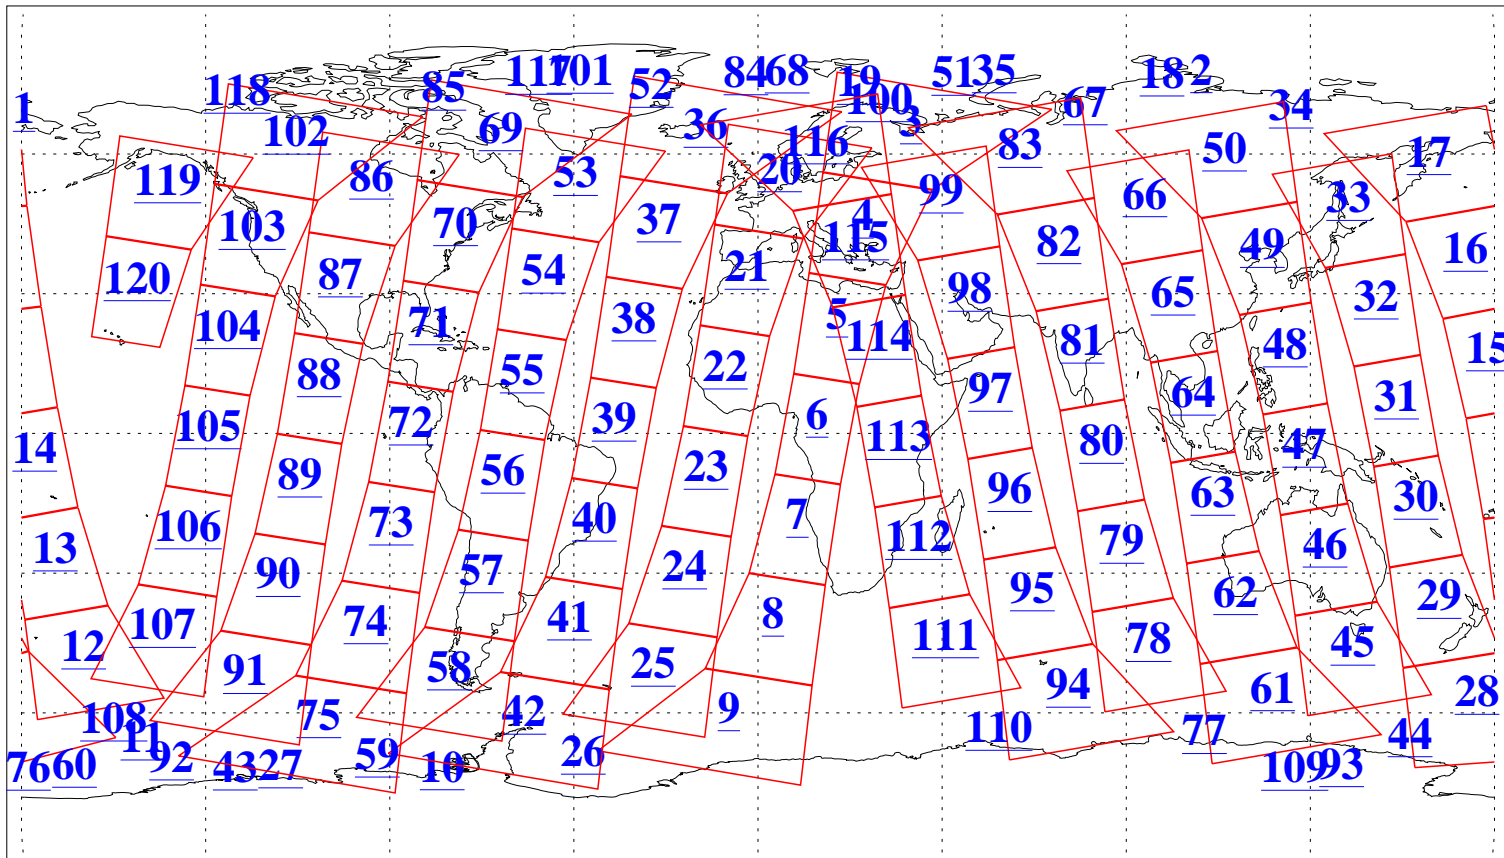

L1B Availability  
AMSU Granules: 240  
HSB Granules: 0  
AIRS Granules: 240

28 Jan 2016  
DoY 28  
Aqua Day 5017  
Granules: 1 to 120

Granules: 121 to 240

Legend: AMSU Available, HSB Available, AIRS Available

L1B Availability  
AMSU Granules: 240  
HSB Granules: 0  
AIRS Granules: 240

28 Jan 2016  
DoY 28  
Aqua Day 5017

Ascending Granules

Descending Granules

Legend: AMSU Available, HSB Available, AIRS Available

L1B Availability  
 AMSU Granules: 240  
 HSB Granules: 0  
 AIRS Granules: 240

28 Jan 2016  
 DoY 28  
 Aqua Day 5017

Northern Hemisphere Granules

Southern Hemisphere Granules

Legend: AMSU Available, HSB Available, AIRS Available