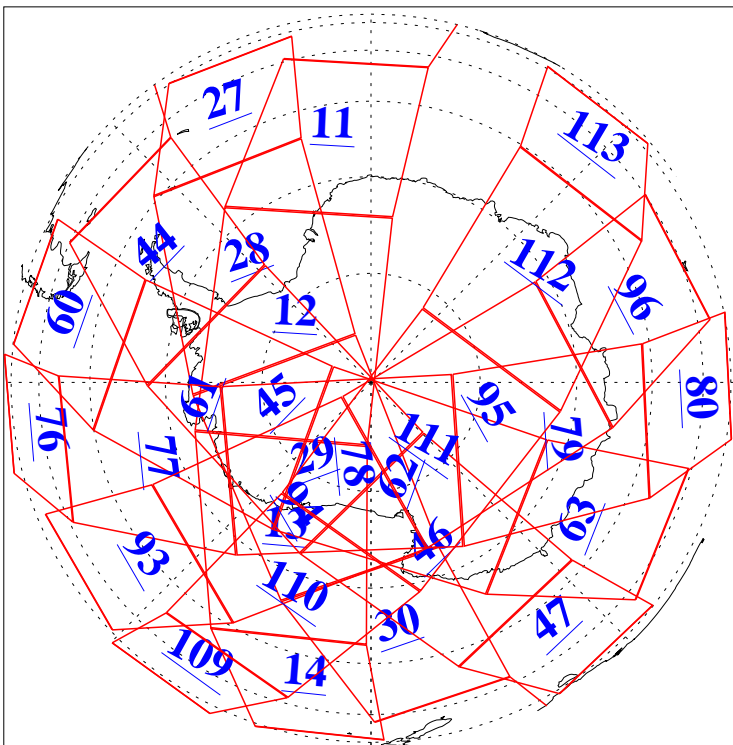

L1B Availability
AMSU Granules: 240
HSB Granules: 0
AIRS Granules: 240

26 Jan 2016
DoY 26
Aqua Day 5015
Granules: 1 to 120

Granules: 121 to 240

Legend: AMSU Available, HSB Available, AIRS Available

L1B Availability
AMSU Granules: 240
HSB Granules: 0
AIRS Granules: 240

26 Jan 2016
DoY 26
Aqua Day 5015
Ascending Granules

Descending Granules

Legend: AMSU Available, HSB Available, AIRS Available

L1B Availability
 AMSU Granules: 240
 HSB Granules: 0
 AIRS Granules: 240

26 Jan 2016
 DoY 26
 Aqua Day 5015

Northern Hemisphere Granules

Southern Hemisphere Granules

Legend: AMSU Available, HSB Available, AIRS Available