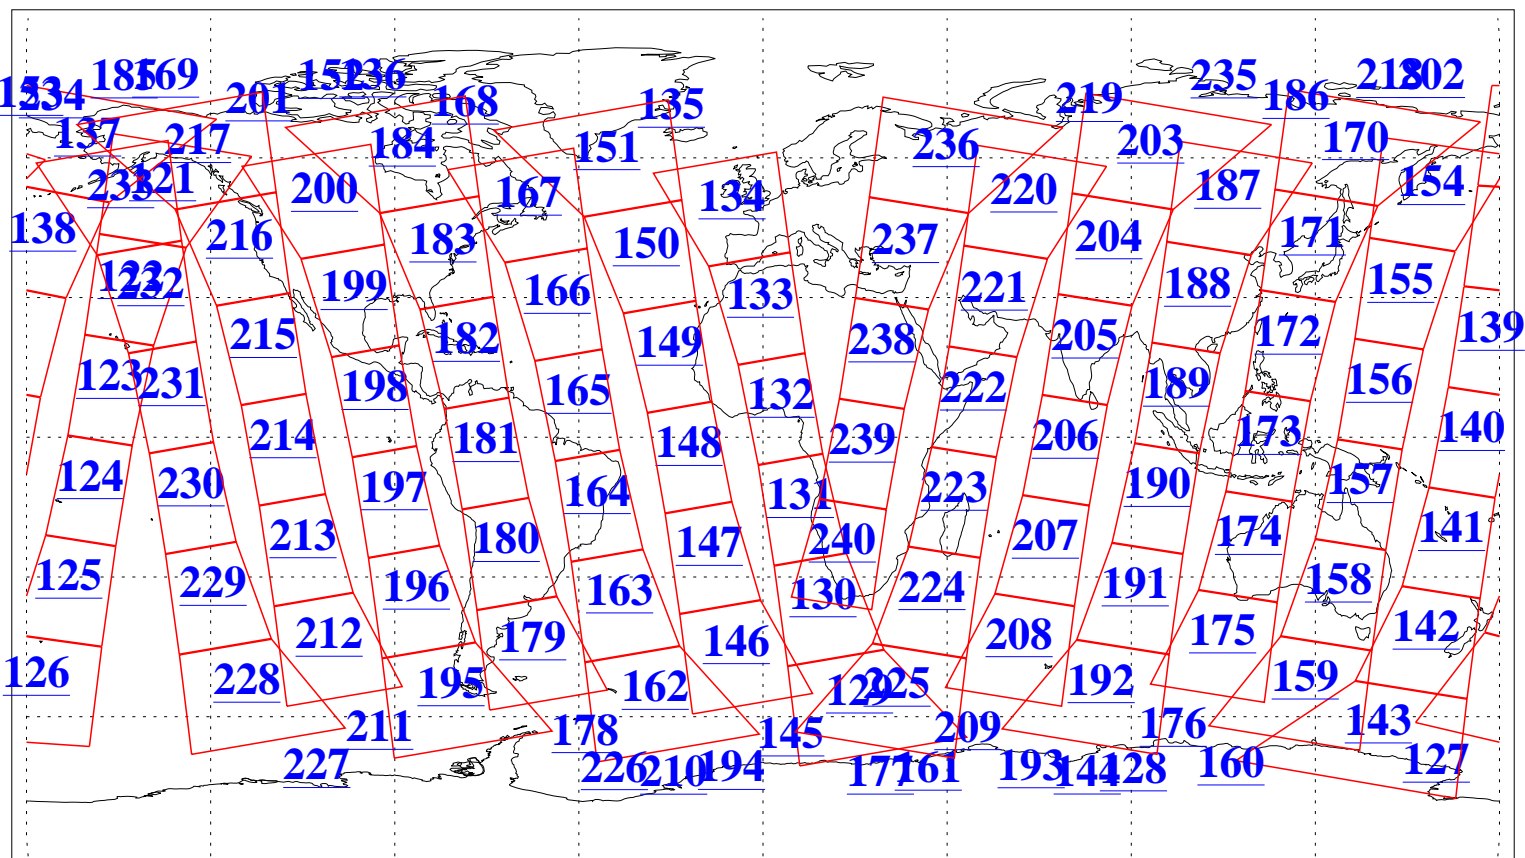

L1B Availability
AMSU Granules: 240
HSB Granules: 0
AIRS Granules: 240

26 Jan 2016
DoY 26
Aqua Day 5015
Granules: 1 to 120

Granules: 121 to 240

Legend: AMSU Available, HSB Available, AIRS Available

L1B Availability
AMSU Granules: 240
HSB Granules: 0
AIRS Granules: 240

26 Jan 2016
DoY 26
Aqua Day 5015
Ascending Granules

Descending Granules

Legend: AMSU Available, HSB Available, AIRS Available

L1B Availability
 AMSU Granules: 240
 HSB Granules: 0
 AIRS Granules: 240

26 Jan 2016
 DoY 26
 Aqua Day 5015

Northern Hemisphere Granules

Southern Hemisphere Granules

Legend: AMSU Available, HSB Available, AIRS Available