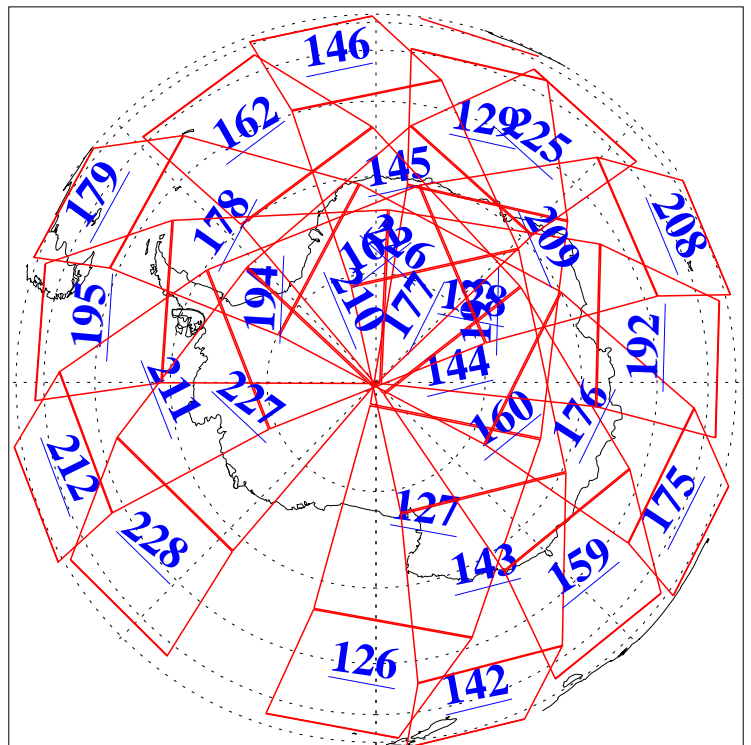

L1B Availability
AMSU Granules: 240
HSB Granules: 0
AIRS Granules: 240

26 Jan 2016
DoY 26
Aqua Day 5015
Granules: 1 to 120

Granules: 121 to 240

Legend: AMSU Available, HSB Available, AIRS Available

L1B Availability
AMSU Granules: 240
HSB Granules: 0
AIRS Granules: 240

26 Jan 2016
DoY 26
Aqua Day 5015
Ascending Granules

Descending Granules

Legend: AMSU Available, HSB Available, AIRS Available

L1B Availability
 AMSU Granules: 240
 HSB Granules: 0
 AIRS Granules: 240

26 Jan 2016
 DoY 26
 Aqua Day 5015

Northern Hemisphere Granules

Southern Hemisphere Granules

Legend: AMSU Available, HSB Available, AIRS Available