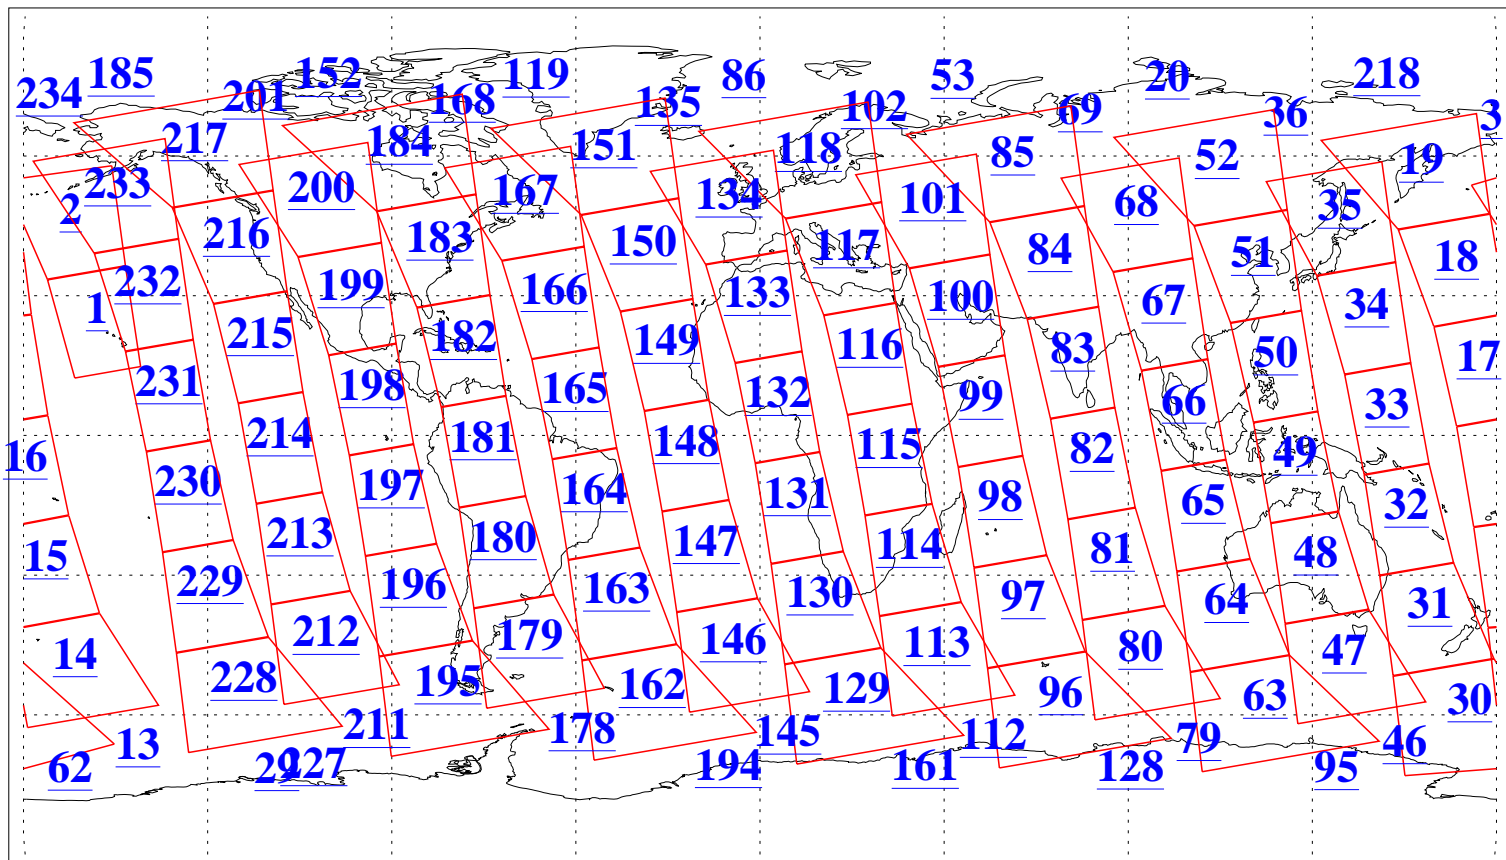

L1B Availability
AMSU Granules: 240
HSB Granules: 0
AIRS Granules: 240

26 Jan 2016
DoY 26
Aqua Day 5015
Granules: 1 to 120

Granules: 121 to 240

Legend: AMSU Available, HSB Available, AIRS Available

L1B Availability
AMSU Granules: 240
HSB Granules: 0
AIRS Granules: 240

26 Jan 2016
DoY 26
Aqua Day 5015
Ascending Granules

Descending Granules

Legend: AMSU Available, HSB Available, AIRS Available

L1B Availability
 AMSU Granules: 240
 HSB Granules: 0
 AIRS Granules: 240

26 Jan 2016
 DoY 26
 Aqua Day 5015

Northern Hemisphere Granules

Southern Hemisphere Granules

Legend: AMSU Available, HSB Available, AIRS Available