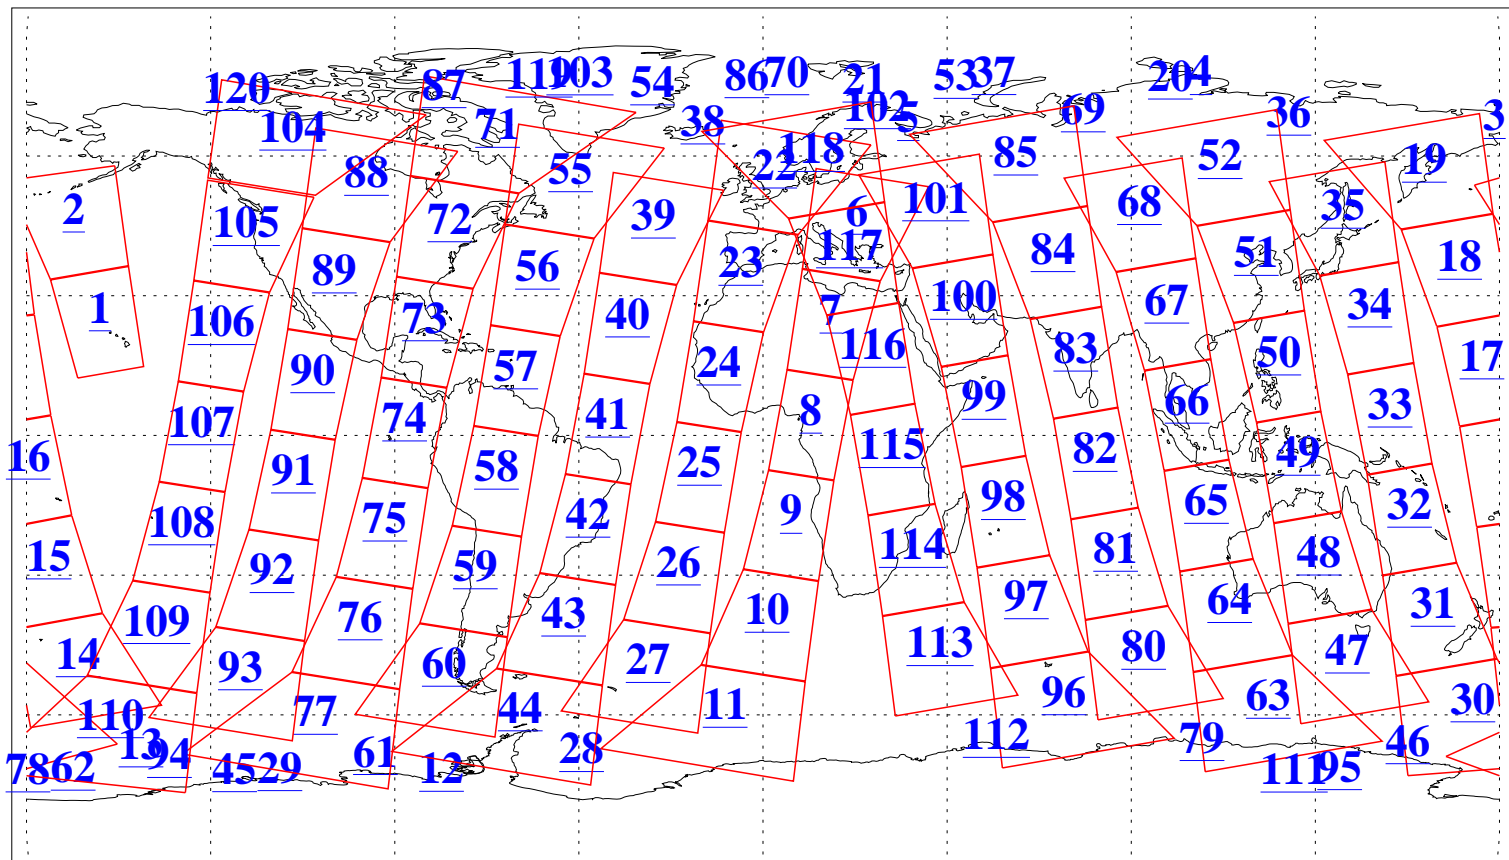

L1B Availability
AMSU Granules: 240
HSB Granules: 0
AIRS Granules: 240

26 Jan 2016
DoY 26
Aqua Day 5015
Granules: 1 to 120

Granules: 121 to 240

Legend: AMSU Available, HSB Available, AIRS Available

L1B Availability
AMSU Granules: 240
HSB Granules: 0
AIRS Granules: 240

26 Jan 2016
DoY 26
Aqua Day 5015
Ascending Granules

Descending Granules

Legend: AMSU Available, HSB Available, AIRS Available

L1B Availability
 AMSU Granules: 240
 HSB Granules: 0
 AIRS Granules: 240

26 Jan 2016
 DoY 26
 Aqua Day 5015

Northern Hemisphere Granules

Southern Hemisphere Granules

Legend: AMSU Available, HSB Available, AIRS Available