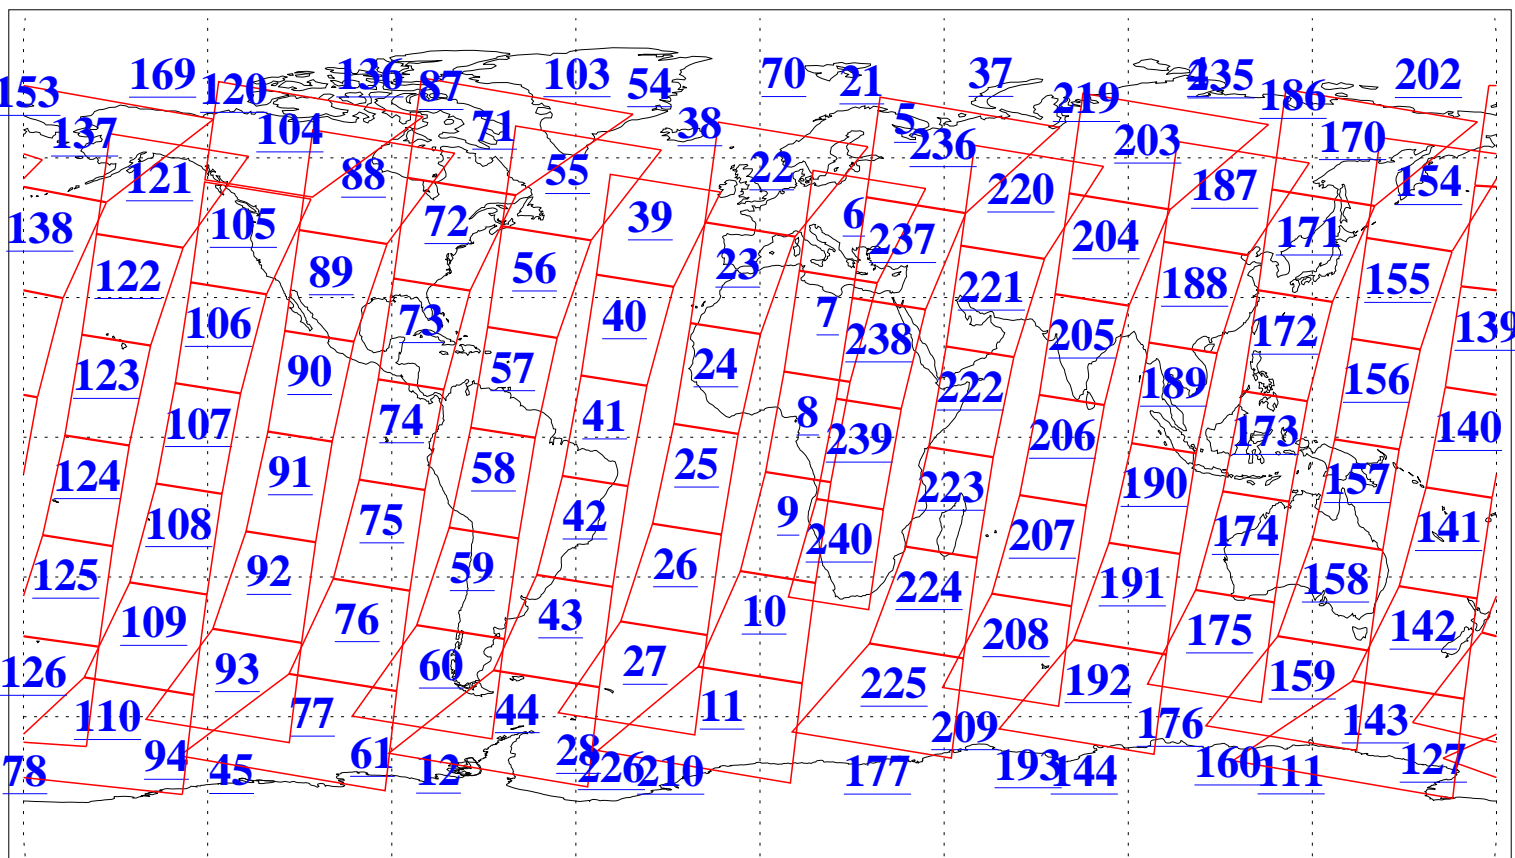

L1B Availability
AMSU Granules: 240
HSB Granules: 0
AIRS Granules: 240

26 Jan 2016
DoY 26
Aqua Day 5015
Granules: 1 to 120

Granules: 121 to 240

Legend: AMSU Available, HSB Available, AIRS Available

L1B Availability
AMSU Granules: 240
HSB Granules: 0
AIRS Granules: 240

26 Jan 2016
DoY 26
Aqua Day 5015
Ascending Granules

Descending Granules

Legend: AMSU Available, HSB Available, AIRS Available

L1B Availability
 AMSU Granules: 240
 HSB Granules: 0
 AIRS Granules: 240

26 Jan 2016
 DoY 26
 Aqua Day 5015