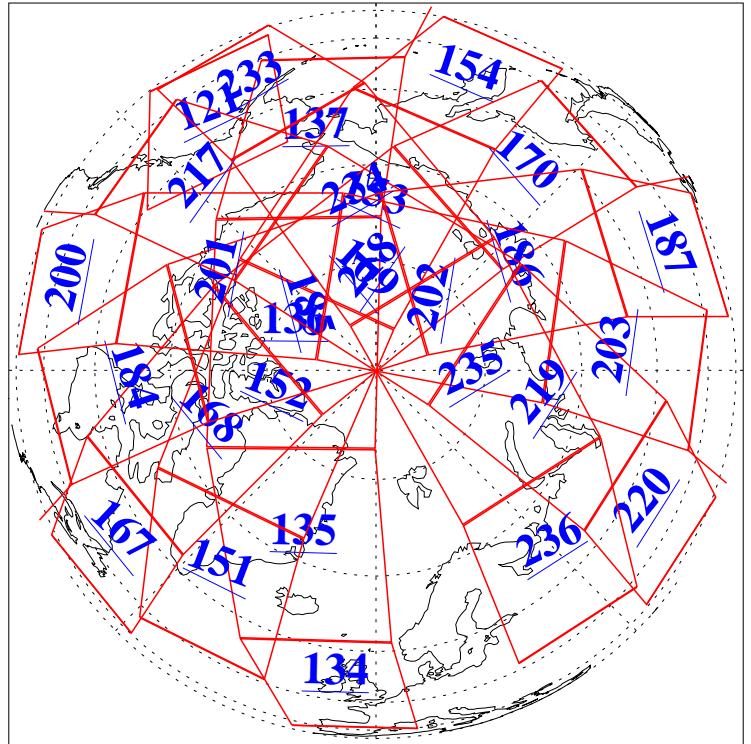

L1B Availability
AMSU Granules: 240
HSB Granules: 0
AIRS Granules: 240

26 Jan 2016
DoY 26
Aqua Day 5015
Granules: 1 to 120

Granules: 121 to 240

Legend: AMSU Available, HSB Available, AIRS Available

L1B Availability
AMSU Granules: 240
HSB Granules: 0
AIRS Granules: 240

26 Jan 2016
DoY 26
Aqua Day 5015
Ascending Granules

Descending Granules

Legend: AMSU Available, HSB Available, AIRS Available

L1B Availability
 AMSU Granules: 240
 HSB Granules: 0
 AIRS Granules: 240

26 Jan 2016
 DoY 26
 Aqua Day 5015

Northern Hemisphere Granules

Southern Hemisphere Granules

Legend: AMSU Available, HSB Available, AIRS Available