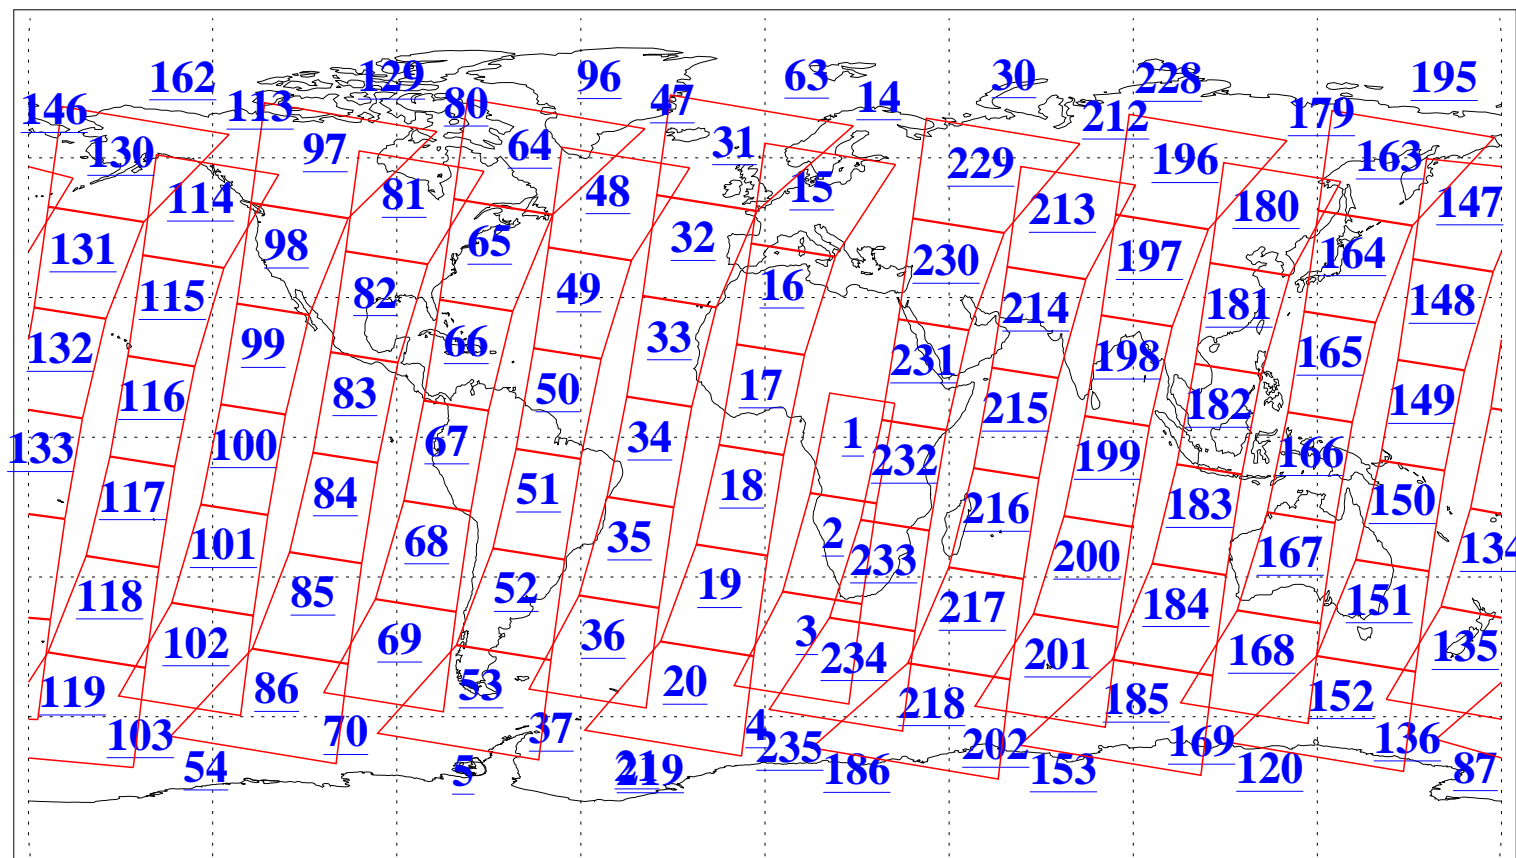

Legend: AMSU Available, HSB Available, AIRS Available