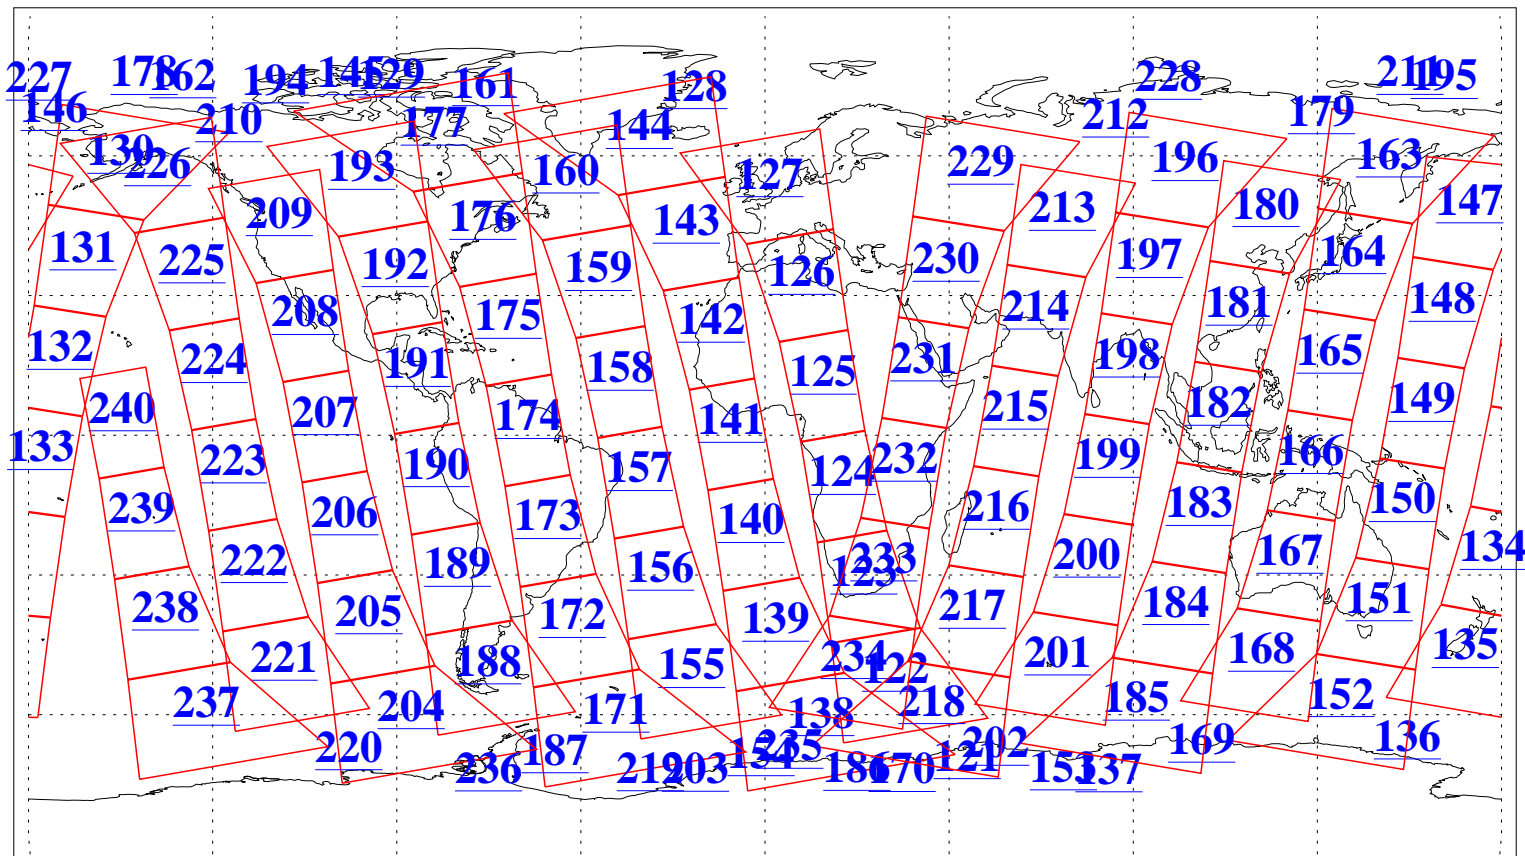

L1B Availability
AMSU Granules: 240
HSB Granules: 0
AIRS Granules: 240

25 Jan 2016
DoY 25
Aqua Day 5014
Granules: 1 to 120

Granules: 121 to 240

Legend: AMSU Available, HSB Available, AIRS Available

L1B Availability
AMSU Granules: 240
HSB Granules: 0
AIRS Granules: 240

25 Jan 2016
DoY 25
Aqua Day 5014
Ascending Granules

Descending Granules

Legend: AMSU Available, HSB Available, AIRS Available