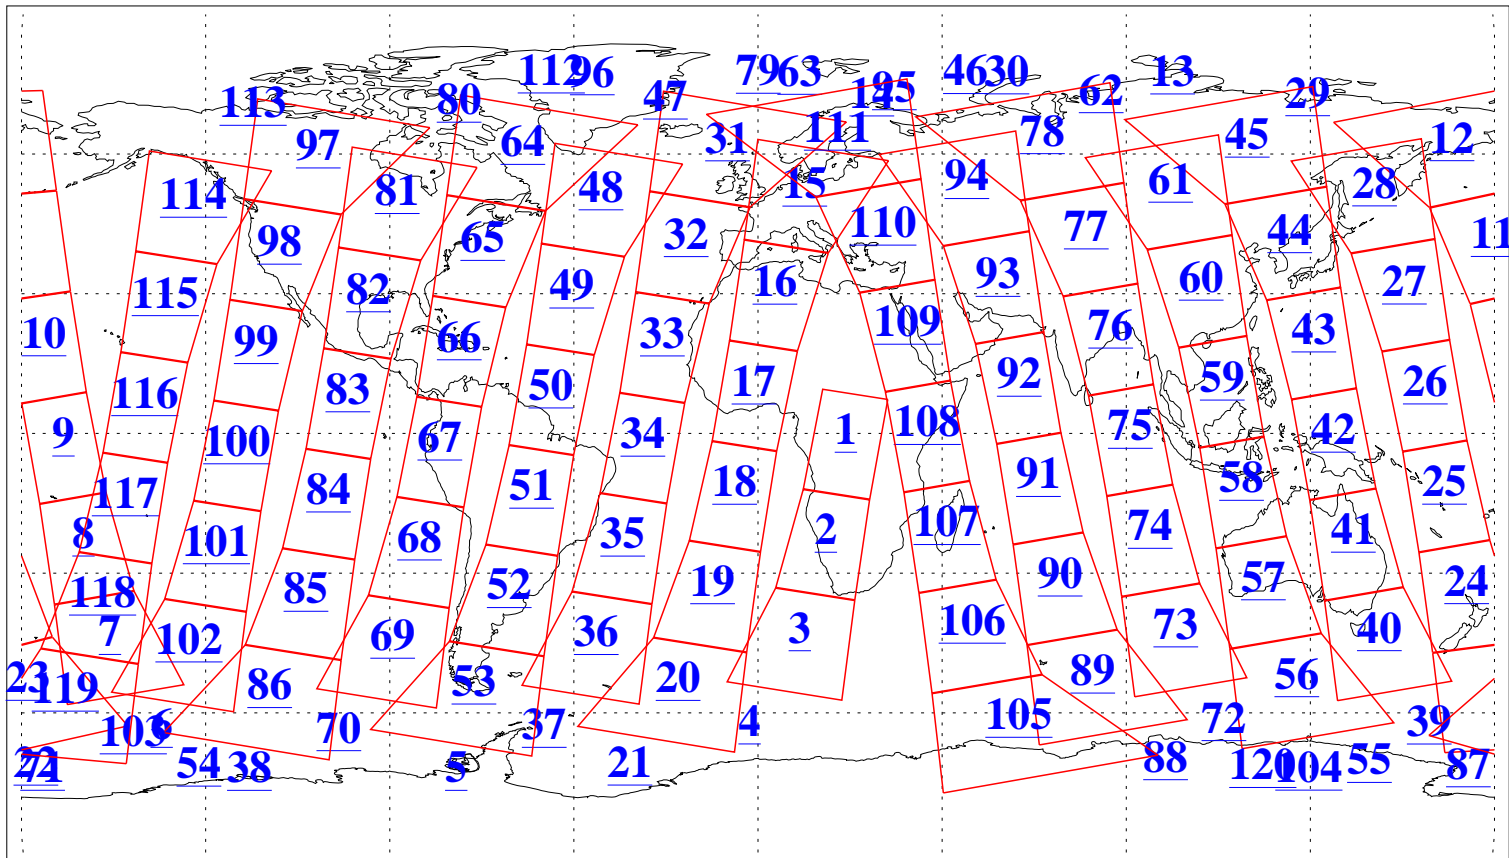

L1B Availability
AMSU Granules: 240
HSB Granules: 0
AIRS Granules: 240

25 Jan 2016
DoY 25
Aqua Day 5014
Granules: 1 to 120

Granules: 121 to 240

Legend: AMSU Available, HSB Available, AIRS Available

L1B Availability
AMSU Granules: 240
HSB Granules: 0
AIRS Granules: 240

25 Jan 2016
DoY 25
Aqua Day 5014
Ascending Granules

Descending Granules

Legend: AMSU Available, HSB Available, AIRS Available