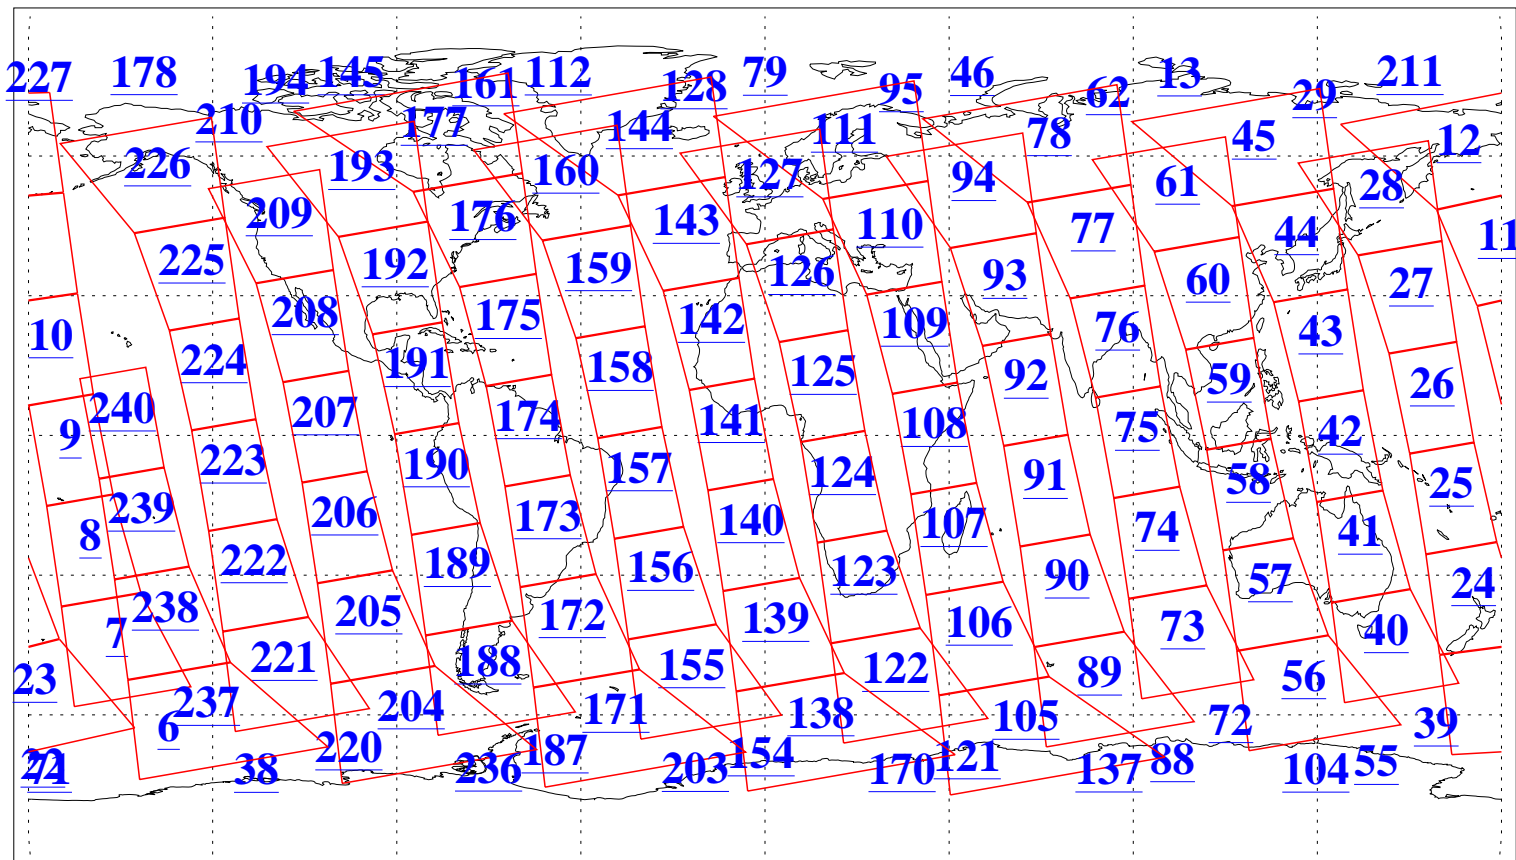

L1B Availability
AMSU Granules: 240
HSB Granules: 0
AIRS Granules: 240

25 Jan 2016
DoY 25
Aqua Day 5014
Granules: 1 to 120

Granules: 121 to 240

Legend: AMSU Available, HSB Available, AIRS Available

L1B Availability
AMSU Granules: 240
HSB Granules: 0
AIRS Granules: 240

25 Jan 2016
DoY 25
Aqua Day 5014
Ascending Granules

Descending Granules

Legend: AMSU Available, HSB Available, AIRS Available