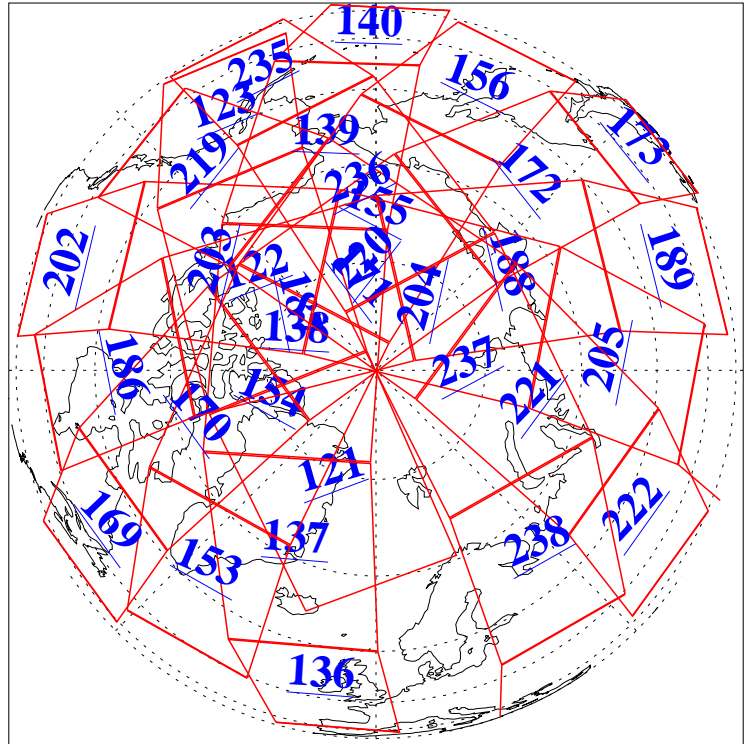

L1B Availability
AMSU Granules: 240
HSB Granules: 0
AIRS Granules: 240

24 Jan 2016
DoY 24
Aqua Day 5013
Granules: 1 to 120

Granules: 121 to 240

Legend: AMSU Available, HSB Available, AIRS Available

L1B Availability
AMSU Granules: 240
HSB Granules: 0
AIRS Granules: 240

24 Jan 2016
DoY 24
Aqua Day 5013
Ascending Granules

Descending Granules

Legend: AMSU Available, HSB Available, AIRS Available

L1B Availability
 AMSU Granules: 240
 HSB Granules: 0
 AIRS Granules: 240

24 Jan 2016
 DoY 24
 Aqua Day 5013

Northern Hemisphere Granules

Southern Hemisphere Granules

Legend: AMSU Available, HSB Available, AIRS Available