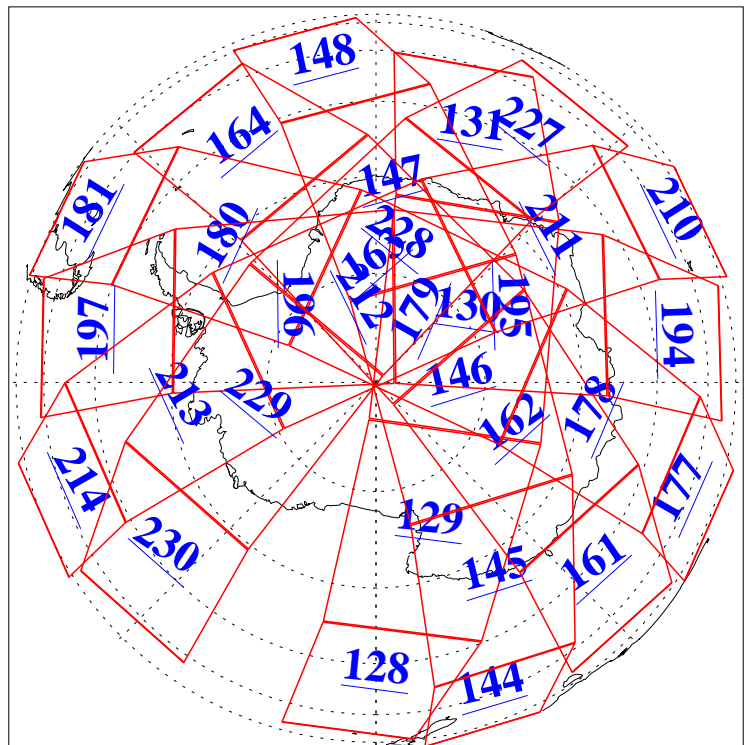

24 Jan 2016
DoY 24
Aqua Day 5013
Ascending Granules

Descending Granules

Legend: AMSU Available, HSB Available, AIRS Available

L1B Availability
 AMSU Granules: 240
 HSB Granules: 0
 AIRS Granules: 240

24 Jan 2016
 DoY 24
 Aqua Day 5013

Northern Hemisphere Granules

Southern Hemisphere Granules

Legend: AMSU Available, HSB Available, AIRS Available