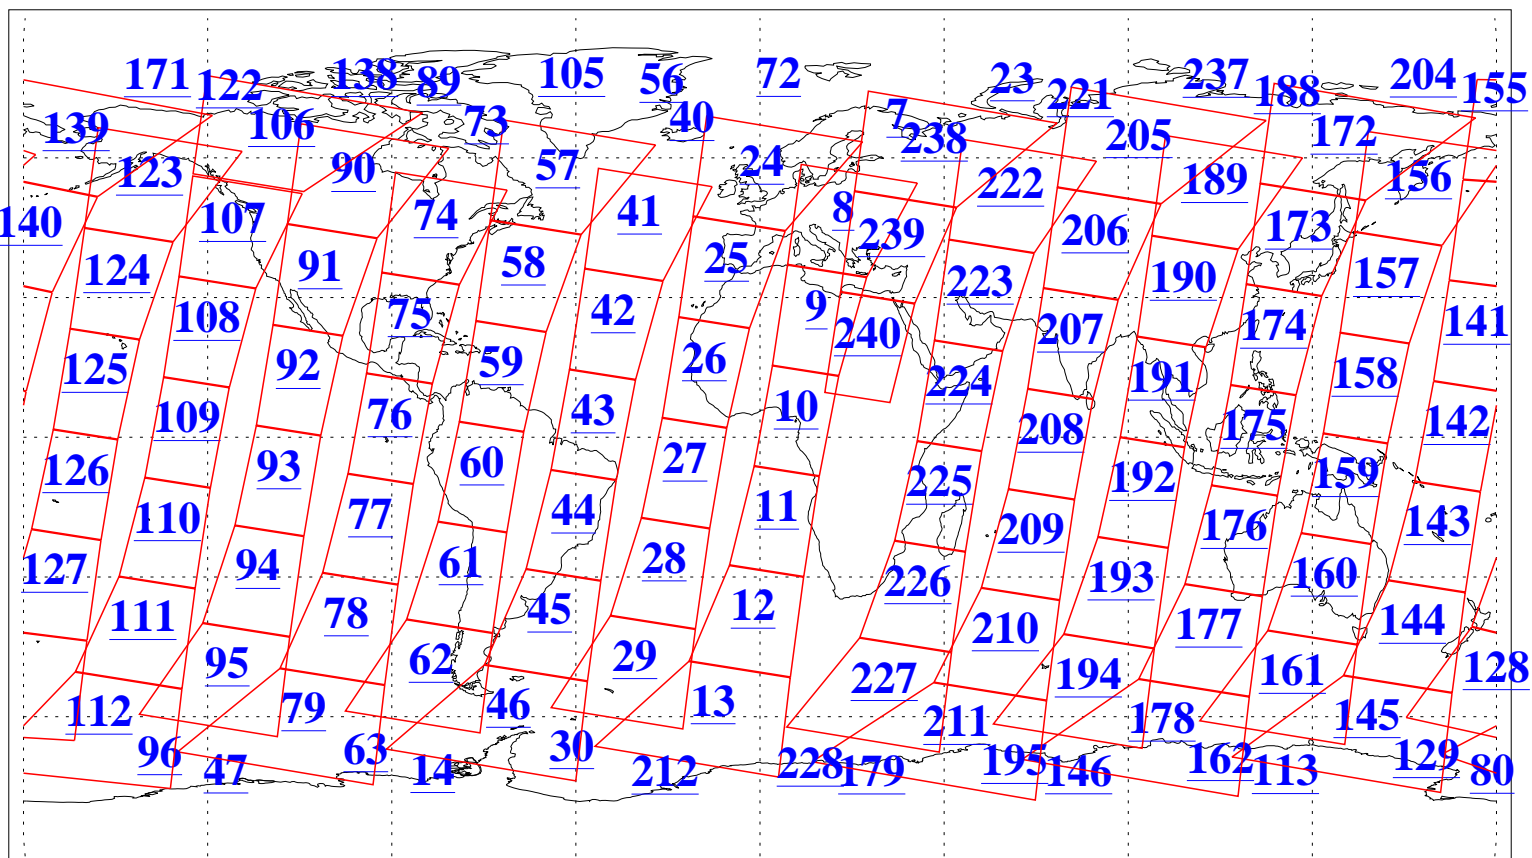

L1B Availability
AMSU Granules: 240
HSB Granules: 0
AIRS Granules: 240

24 Jan 2016
DoY 24
Aqua Day 5013
Granules: 1 to 120

Granules: 121 to 240

Legend: AMSU Available, HSB Available, AIRS Available

L1B Availability
AMSU Granules: 240
HSB Granules: 0
AIRS Granules: 240

24 Jan 2016
DoY 24
Aqua Day 5013
Ascending Granules

Descending Granules

Legend: AMSU Available, HSB Available, AIRS Available

L1B Availability
 AMSU Granules: 240
 HSB Granules: 0
 AIRS Granules: 240

24 Jan 2016
 DoY 24
 Aqua Day 5013

Northern Hemisphere Granules

Southern Hemisphere Granules

Legend: AMSU Available, HSB Available, AIRS Available