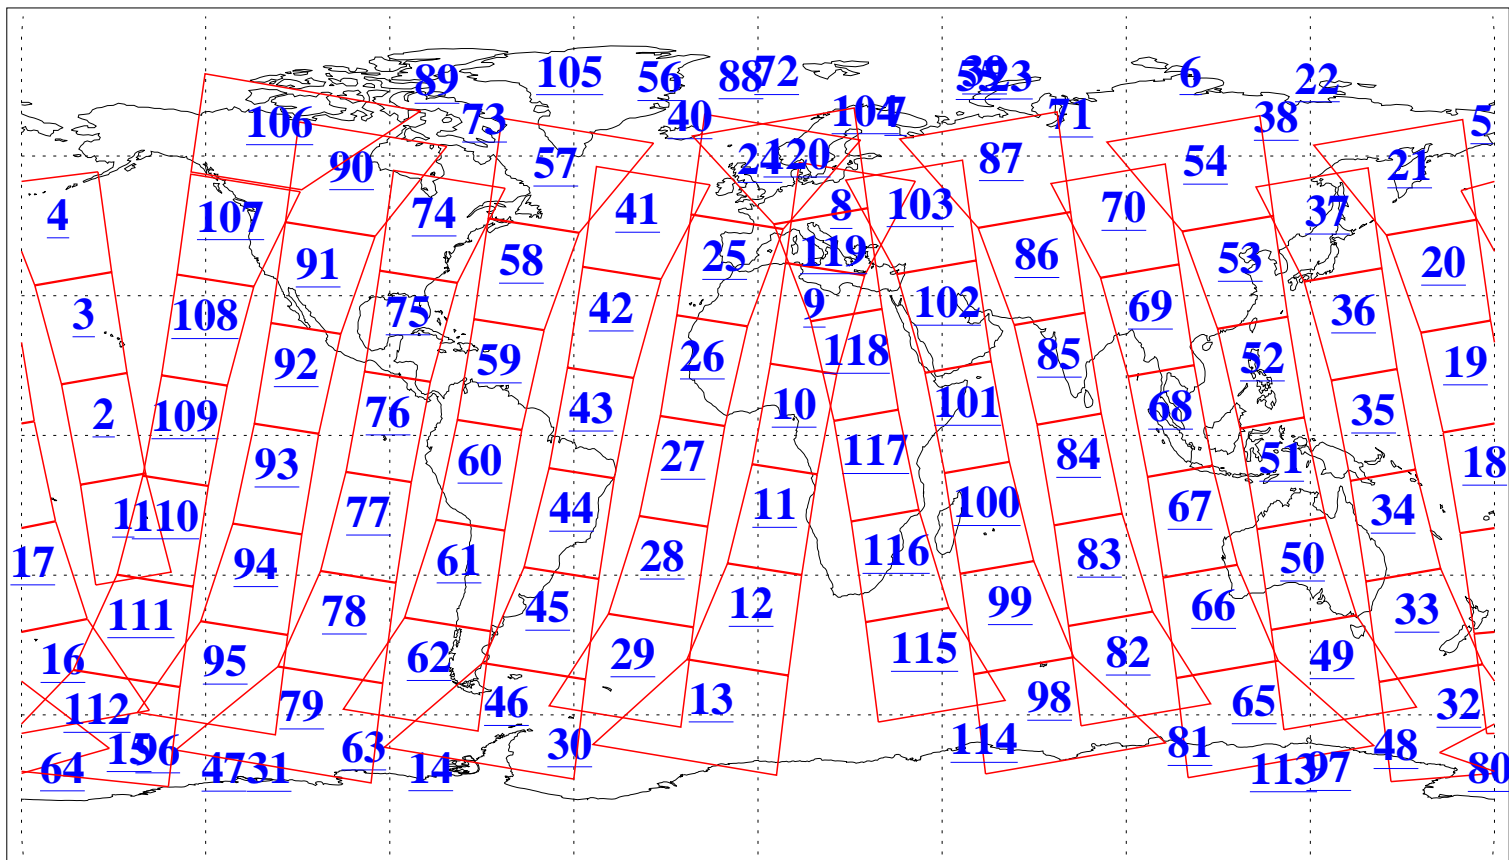

L1B Availability
AMSU Granules: 240
HSB Granules: 0
AIRS Granules: 240

24 Jan 2016
DoY 24
Aqua Day 5013
Granules: 1 to 120

Granules: 121 to 240

Legend: AMSU Available, HSB Available, AIRS Available

L1B Availability
AMSU Granules: 240
HSB Granules: 0
AIRS Granules: 240

24 Jan 2016
DoY 24
Aqua Day 5013
Ascending Granules

Descending Granules

Legend: AMSU Available, HSB Available, AIRS Available

L1B Availability
 AMSU Granules: 240
 HSB Granules: 0
 AIRS Granules: 240

24 Jan 2016
 DoY 24
 Aqua Day 5013

Northern Hemisphere Granules

Southern Hemisphere Granules

Legend: AMSU Available, HSB Available, AIRS Available