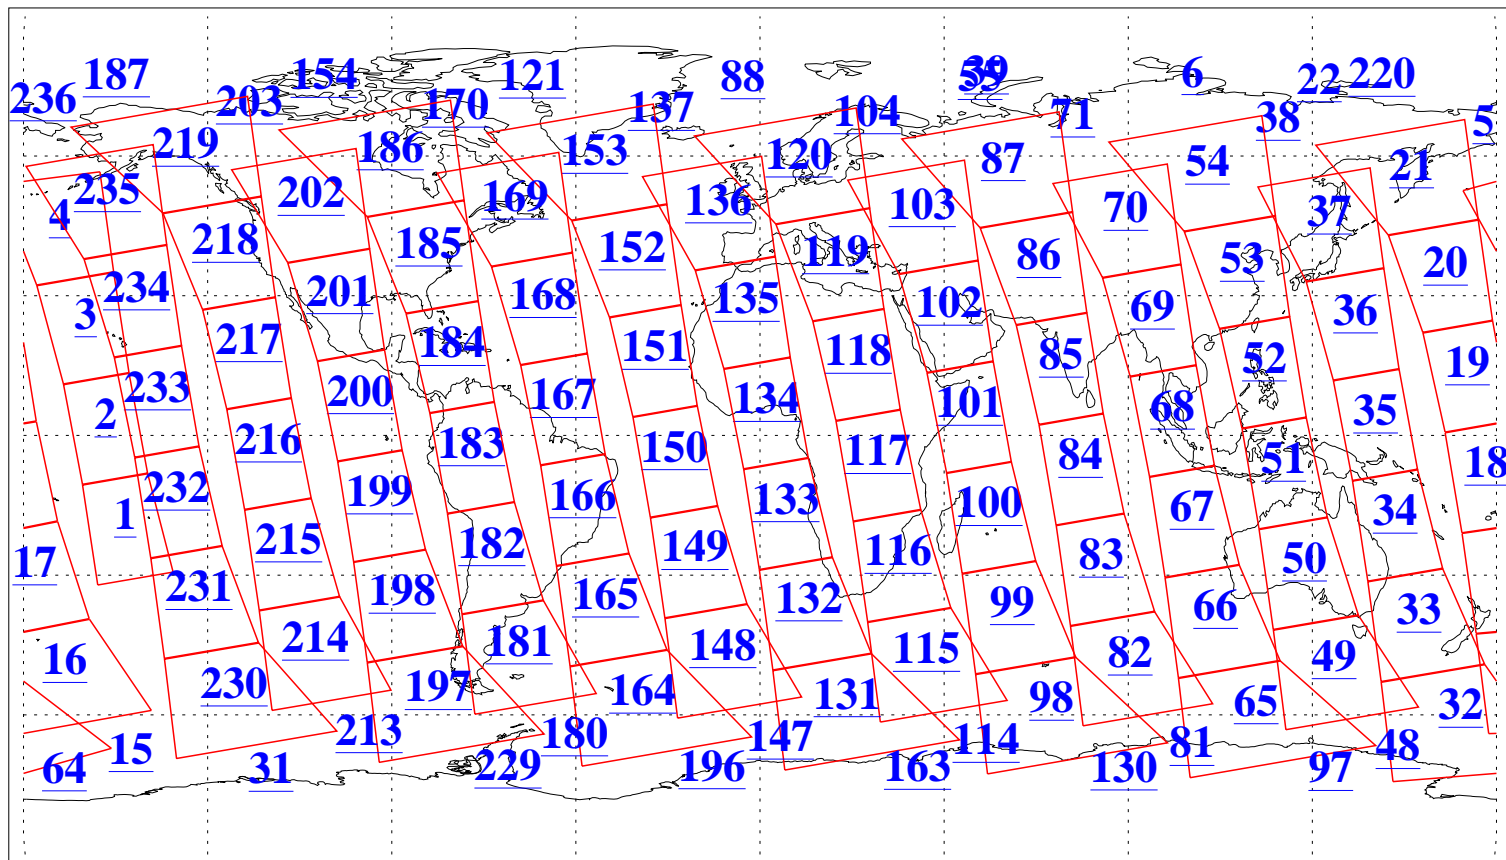

L1B Availability
AMSU Granules: 240
HSB Granules: 0
AIRS Granules: 240

24 Jan 2016
DoY 24
Aqua Day 5013
Granules: 1 to 120

Granules: 121 to 240

Legend: AMSU Available, HSB Available, AIRS Available

L1B Availability
AMSU Granules: 240
HSB Granules: 0
AIRS Granules: 240

24 Jan 2016
DoY 24
Aqua Day 5013
Ascending Granules

Descending Granules

Legend: AMSU Available, HSB Available, AIRS Available

L1B Availability
 AMSU Granules: 240
 HSB Granules: 0
 AIRS Granules: 240

24 Jan 2016
 DoY 24
 Aqua Day 5013

Northern Hemisphere Granules

Southern Hemisphere Granules

Legend: AMSU Available, HSB Available, AIRS Available