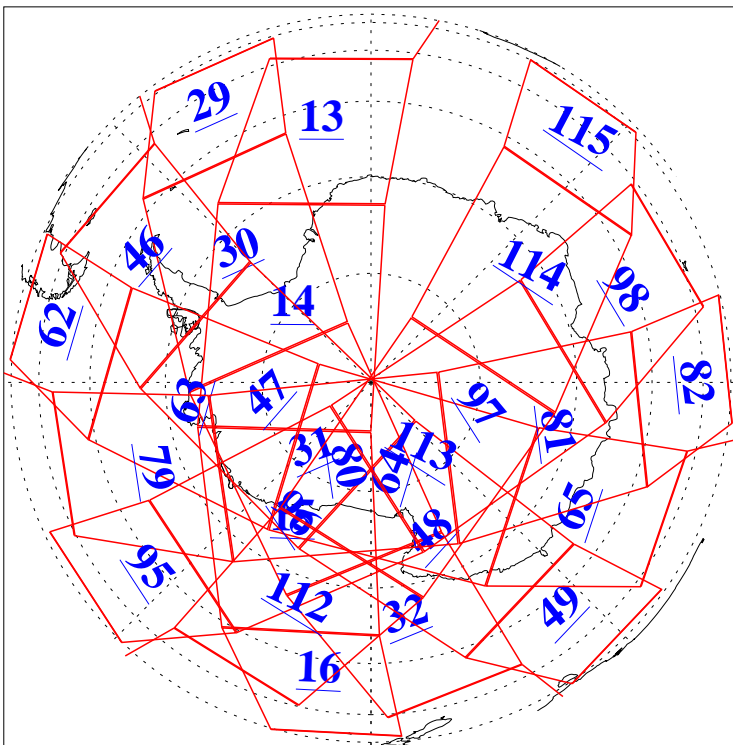

L1B Availability
AMSU Granules: 240
HSB Granules: 0
AIRS Granules: 240

24 Jan 2016
DoY 24
Aqua Day 5013
Granules: 1 to 120

Granules: 121 to 240

Legend: AMSU Available, HSB Available, AIRS Available

L1B Availability
AMSU Granules: 240
HSB Granules: 0
AIRS Granules: 240

24 Jan 2016
DoY 24
Aqua Day 5013
Ascending Granules

Descending Granules

Legend: AMSU Available, HSB Available, AIRS Available

L1B Availability
 AMSU Granules: 240
 HSB Granules: 0
 AIRS Granules: 240

24 Jan 2016
 DoY 24
 Aqua Day 5013

Northern Hemisphere Granules

Southern Hemisphere Granules

Legend: AMSU Available, HSB Available, AIRS Available