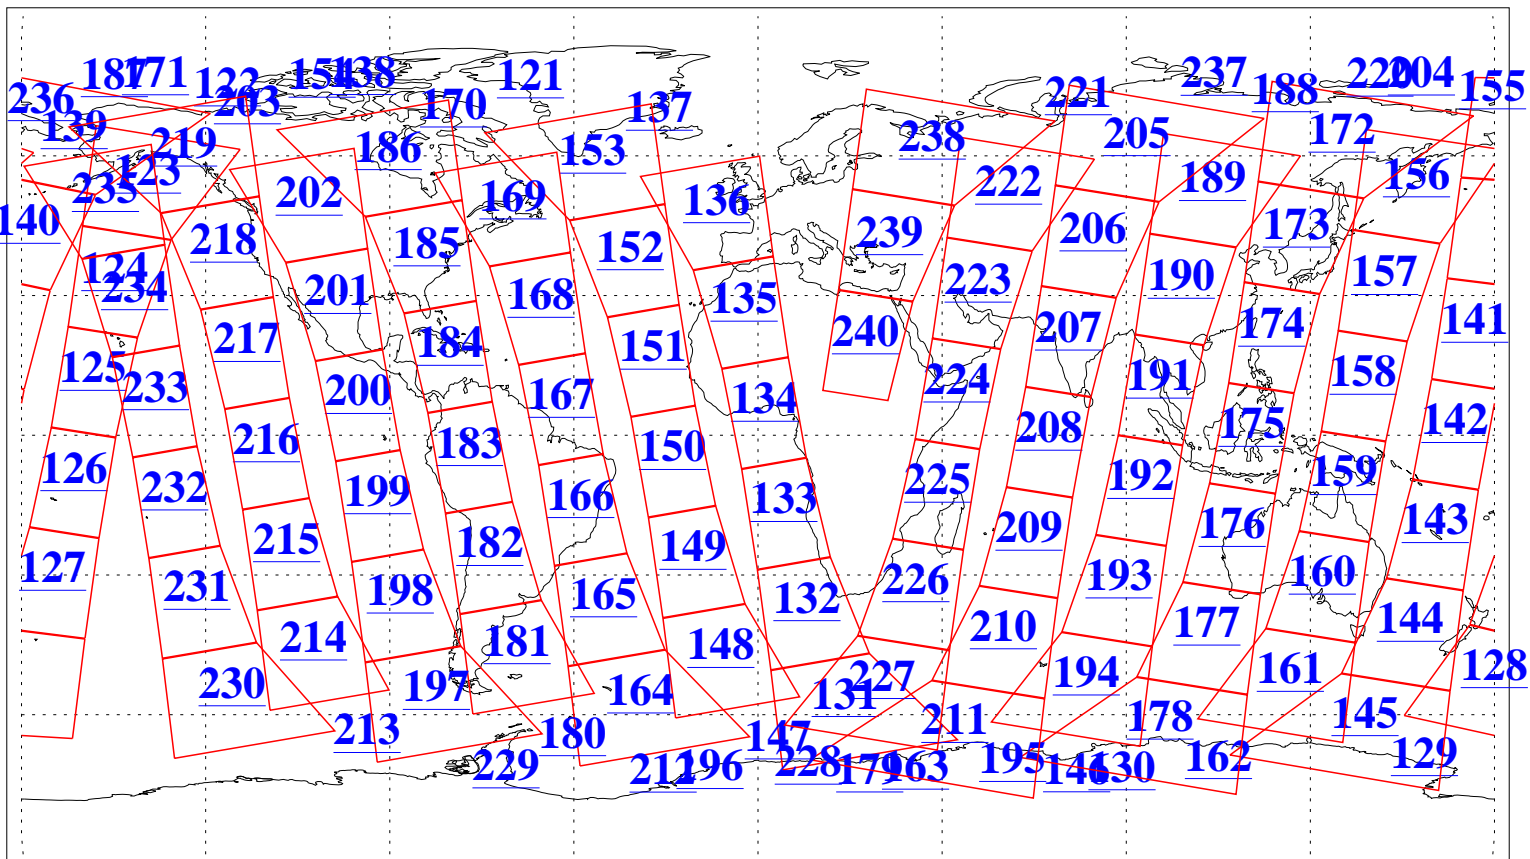

L1B Availability
AMSU Granules: 240
HSB Granules: 0
AIRS Granules: 240

24 Jan 2016
DoY 24
Aqua Day 5013
Granules: 1 to 120

Granules: 121 to 240

Legend: AMSU Available, HSB Available, AIRS Available

L1B Availability
AMSU Granules: 240
HSB Granules: 0
AIRS Granules: 240

24 Jan 2016
DoY 24
Aqua Day 5013
Ascending Granules

Descending Granules

Legend: AMSU Available, HSB Available, AIRS Available

L1B Availability
 AMSU Granules: 240
 HSB Granules: 0
 AIRS Granules: 240

24 Jan 2016
 DoY 24
 Aqua Day 5013

Northern Hemisphere Granules

Southern Hemisphere Granules

Legend: AMSU Available, HSB Available, AIRS Available