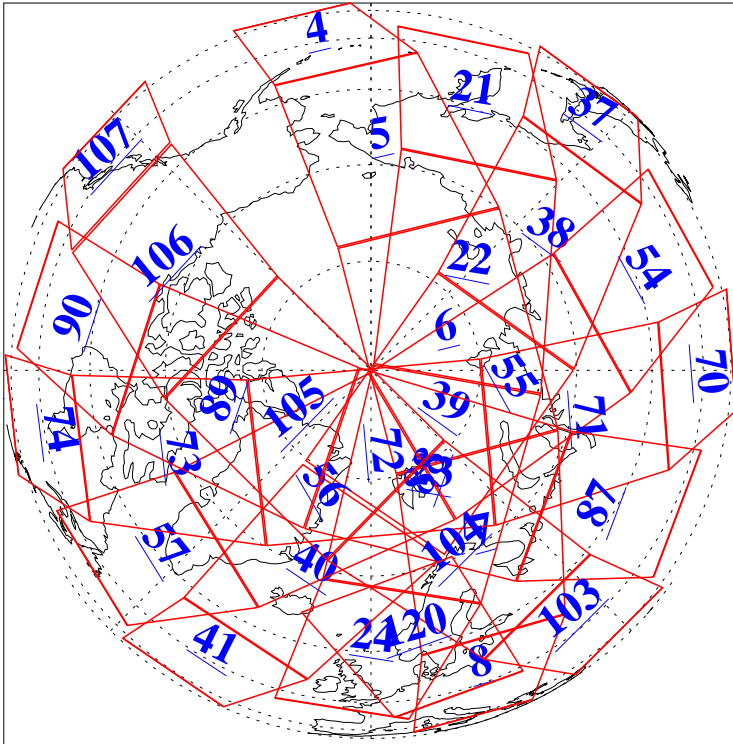

L1B Availability
AMSU Granules: 240
HSB Granules: 0
AIRS Granules: 240

24 Jan 2016
DoY 24
Aqua Day 5013
Granules: 1 to 120

Granules: 121 to 240

Legend: AMSU Available, HSB Available, AIRS Available

L1B Availability
AMSU Granules: 240
HSB Granules: 0
AIRS Granules: 240

24 Jan 2016
DoY 24
Aqua Day 5013
Ascending Granules

Descending Granules

Legend: AMSU Available, HSB Available, AIRS Available

L1B Availability
 AMSU Granules: 240
 HSB Granules: 0
 AIRS Granules: 240

24 Jan 2016
 DoY 24
 Aqua Day 5013

Northern Hemisphere Granules

Southern Hemisphere Granules

Legend: AMSU Available, HSB Available, AIRS Available