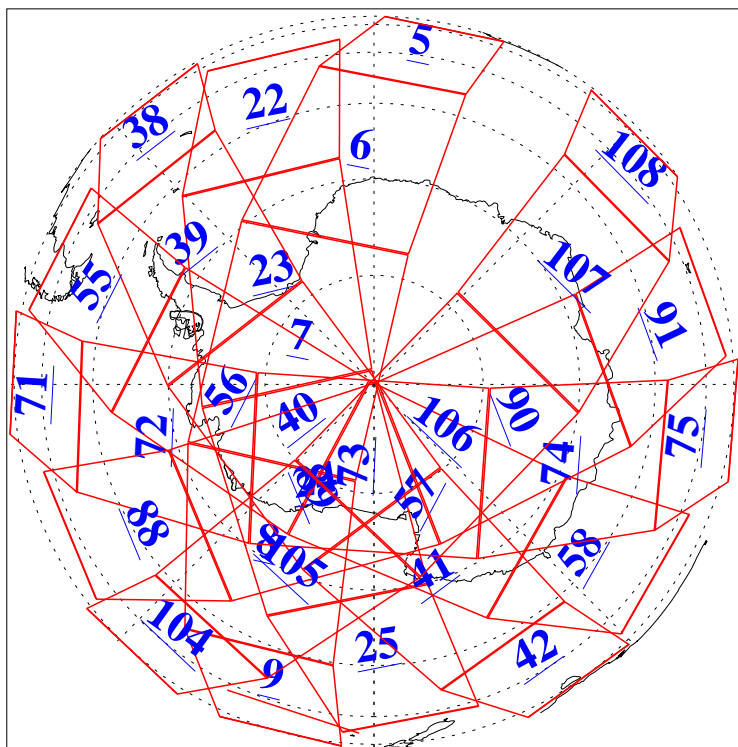

L1B Availability  
AMSU Granules: 240  
HSB Granules: 0  
AIRS Granules: 240

23 Jan 2016  
DoY 23  
Aqua Day 5012  
Granules: 1 to 120

Granules: 121 to 240

Legend: AMSU Available, HSB Available, AIRS Available

L1B Availability  
AMSU Granules: 240  
HSB Granules: 0  
AIRS Granules: 240

23 Jan 2016  
DoY 23  
Aqua Day 5012

Ascending Granules

Descending Granules

Legend: AMSU Available, HSB Available, AIRS Available

L1B Availability  
 AMSU Granules: 240  
 HSB Granules: 0  
 AIRS Granules: 240

23 Jan 2016  
 DoY 23  
 Aqua Day 5012

Northern Hemisphere Granules

Southern Hemisphere Granules

Legend: AMSU Available, HSB Available, AIRS Available