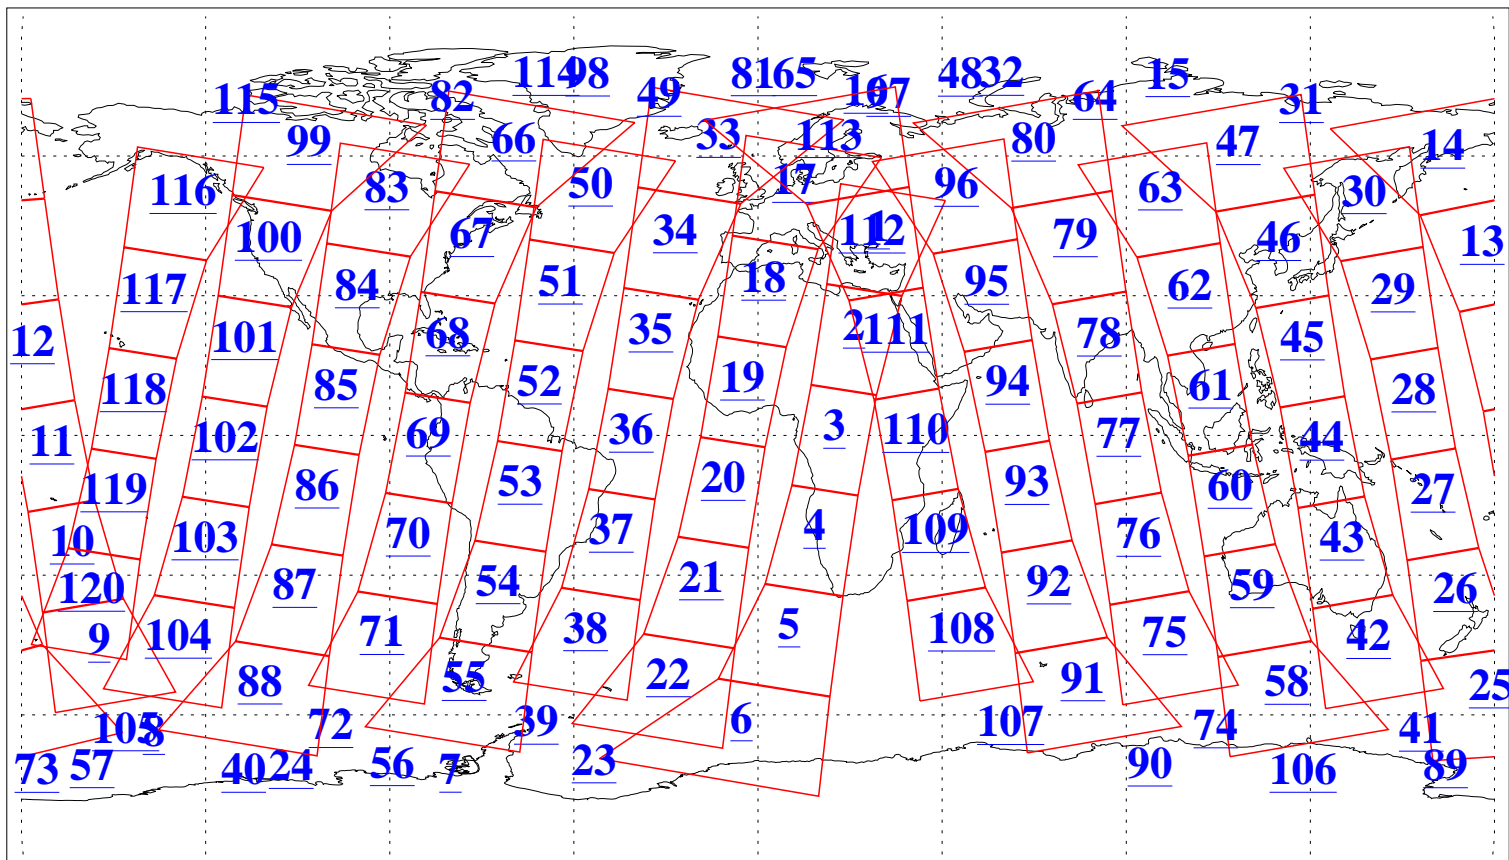

L1B Availability  
AMSU Granules: 240  
HSB Granules: 0  
AIRS Granules: 240

23 Jan 2016  
DoY 23  
Aqua Day 5012  
Granules: 1 to 120

Granules: 121 to 240

Legend: AMSU Available, HSB Available, AIRS Available

L1B Availability  
AMSU Granules: 240  
HSB Granules: 0  
AIRS Granules: 240

23 Jan 2016  
DoY 23  
Aqua Day 5012

Ascending Granules

Descending Granules

Legend: AMSU Available, HSB Available, AIRS Available

L1B Availability  
 AMSU Granules: 240  
 HSB Granules: 0  
 AIRS Granules: 240

23 Jan 2016  
 DoY 23  
 Aqua Day 5012

Northern Hemisphere Granules

Southern Hemisphere Granules

Legend: AMSU Available, HSB Available, AIRS Available