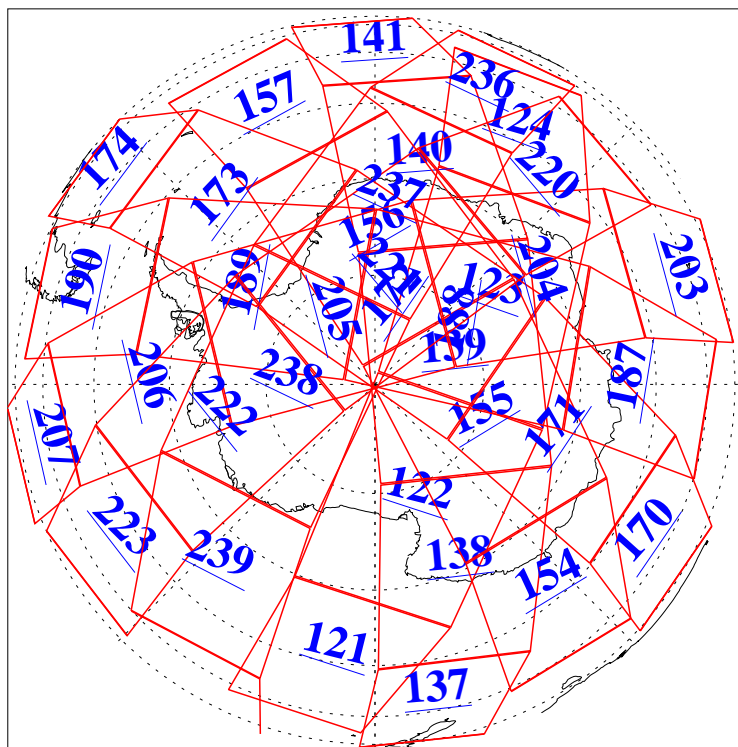

L1B Availability  
AMSU Granules: 240  
HSB Granules: 0  
AIRS Granules: 240

23 Jan 2016  
DoY 23  
Aqua Day 5012  
Granules: 1 to 120

Granules: 121 to 240

Legend: AMSU Available, HSB Available, AIRS Available

L1B Availability  
AMSU Granules: 240  
HSB Granules: 0  
AIRS Granules: 240

23 Jan 2016  
DoY 23  
Aqua Day 5012

Ascending Granules

Descending Granules

Legend: AMSU Available, HSB Available, AIRS Available

L1B Availability  
 AMSU Granules: 240  
 HSB Granules: 0  
 AIRS Granules: 240

23 Jan 2016  
 DoY 23  
 Aqua Day 5012

Northern Hemisphere Granules

Southern Hemisphere Granules

Legend: AMSU Available, HSB Available, AIRS Available