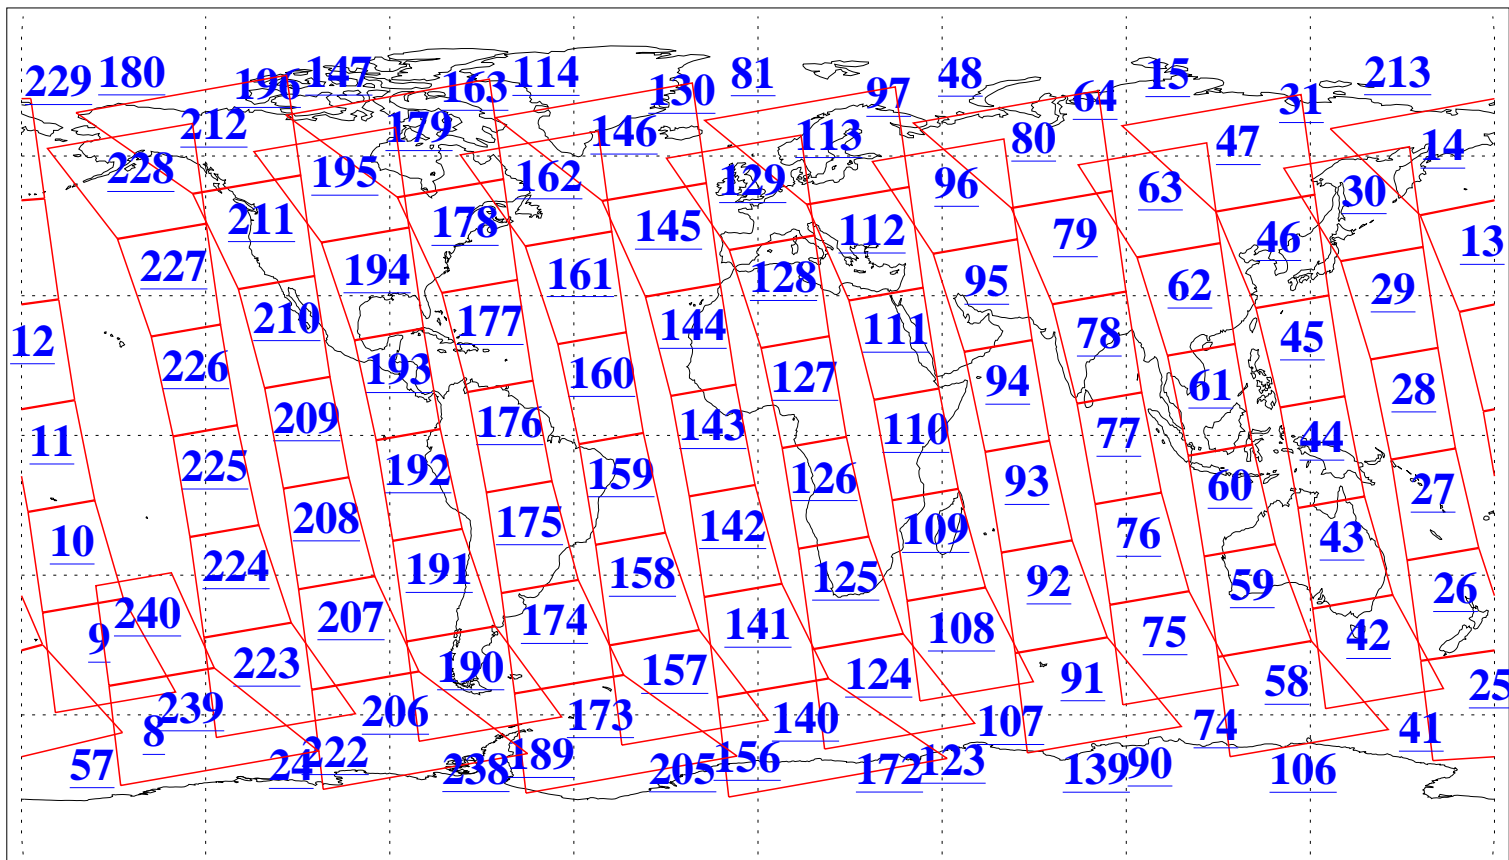

L1B Availability  
AMSU Granules: 240  
HSB Granules: 0  
AIRS Granules: 240

23 Jan 2016  
DoY 23  
Aqua Day 5012  
Granules: 1 to 120

Granules: 121 to 240

Legend: AMSU Available, HSB Available, AIRS Available

L1B Availability  
AMSU Granules: 240  
HSB Granules: 0  
AIRS Granules: 240

23 Jan 2016  
DoY 23  
Aqua Day 5012

Ascending Granules

Descending Granules

Legend: AMSU Available, HSB Available, AIRS Available

L1B Availability  
 AMSU Granules: 240  
 HSB Granules: 0  
 AIRS Granules: 240

23 Jan 2016  
 DoY 23  
 Aqua Day 5012

Northern Hemisphere Granules

Southern Hemisphere Granules

Legend: AMSU Available, HSB Available, AIRS Available