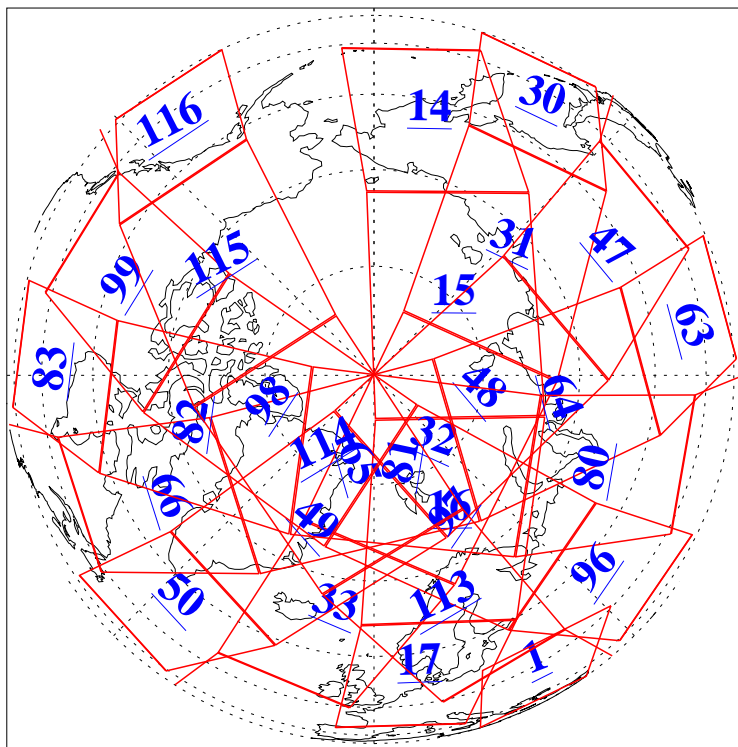

L1B Availability  
AMSU Granules: 240  
HSB Granules: 0  
AIRS Granules: 240

23 Jan 2016  
DoY 23  
Aqua Day 5012  
Granules: 1 to 120

Granules: 121 to 240

Legend: AMSU Available, HSB Available, AIRS Available

L1B Availability  
AMSU Granules: 240  
HSB Granules: 0  
AIRS Granules: 240

23 Jan 2016  
DoY 23  
Aqua Day 5012

Ascending Granules

Descending Granules

Legend: AMSU Available, HSB Available, AIRS Available

L1B Availability  
 AMSU Granules: 240  
 HSB Granules: 0  
 AIRS Granules: 240

23 Jan 2016  
 DoY 23  
 Aqua Day 5012

Northern Hemisphere Granules

Southern Hemisphere Granules

Legend: AMSU Available, HSB Available, AIRS Available