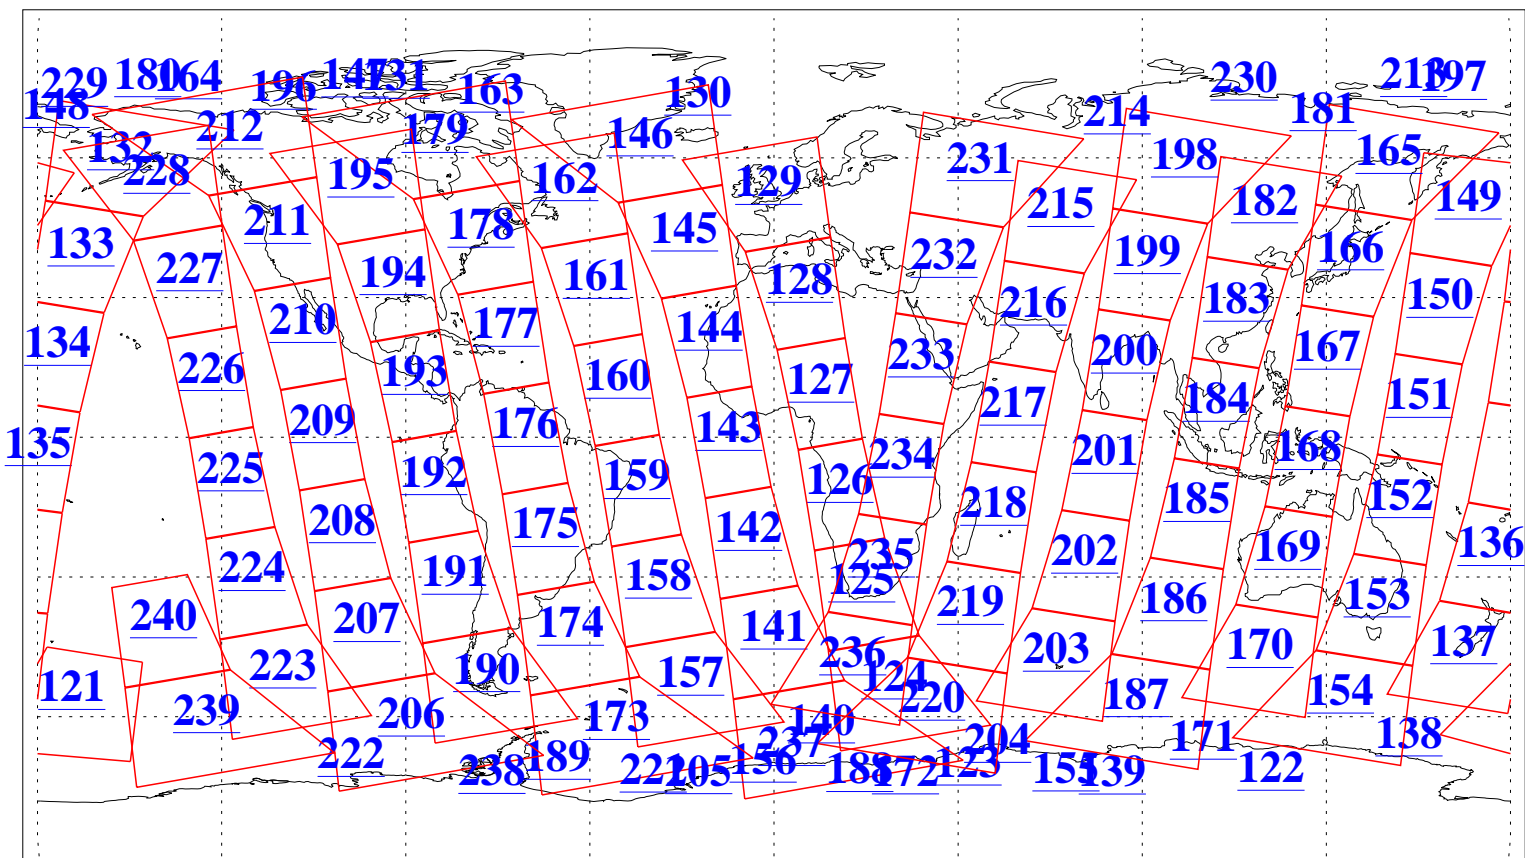

L1B Availability  
AMSU Granules: 240  
HSB Granules: 0  
AIRS Granules: 240

23 Jan 2016  
DoY 23  
Aqua Day 5012  
Granules: 1 to 120

Granules: 121 to 240

Legend: AMSU Available, HSB Available, AIRS Available

L1B Availability  
AMSU Granules: 240  
HSB Granules: 0  
AIRS Granules: 240

23 Jan 2016  
DoY 23  
Aqua Day 5012

Ascending Granules

Descending Granules

Legend: AMSU Available, HSB Available, AIRS Available

L1B Availability  
 AMSU Granules: 240  
 HSB Granules: 0  
 AIRS Granules: 240

23 Jan 2016  
 DoY 23  
 Aqua Day 5012

Northern Hemisphere Granules

Southern Hemisphere Granules

Legend: AMSU Available, HSB Available, AIRS Available