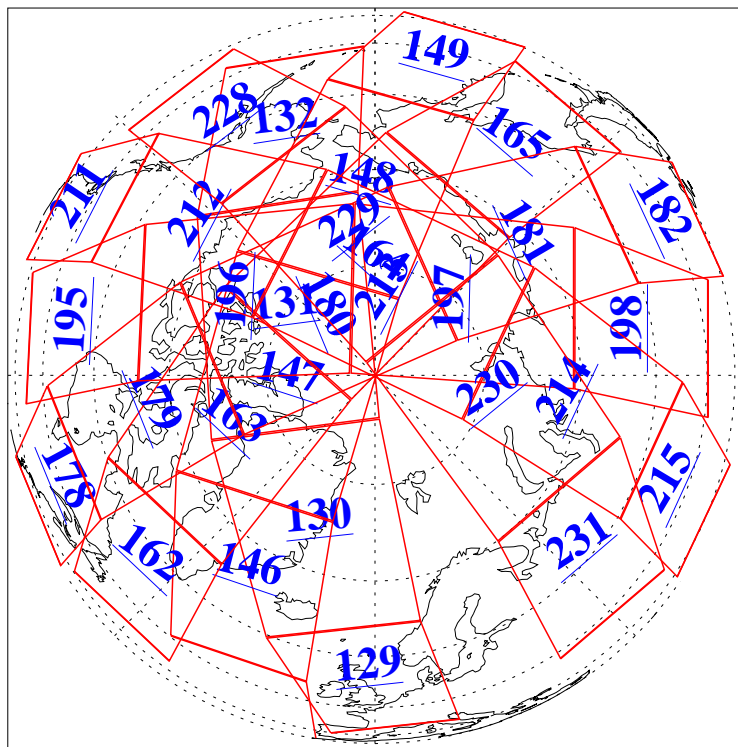

L1B Availability  
AMSU Granules: 240  
HSB Granules: 0  
AIRS Granules: 240

23 Jan 2016  
DoY 23  
Aqua Day 5012  
Granules: 1 to 120

Granules: 121 to 240

Legend: AMSU Available, HSB Available, AIRS Available

L1B Availability  
AMSU Granules: 240  
HSB Granules: 0  
AIRS Granules: 240

23 Jan 2016  
DoY 23  
Aqua Day 5012

Ascending Granules

Descending Granules

Legend: AMSU Available, HSB Available, AIRS Available

L1B Availability  
 AMSU Granules: 240  
 HSB Granules: 0  
 AIRS Granules: 240

23 Jan 2016  
 DoY 23  
 Aqua Day 5012

Northern Hemisphere Granules

Southern Hemisphere Granules

Legend: AMSU Available, HSB Available, AIRS Available