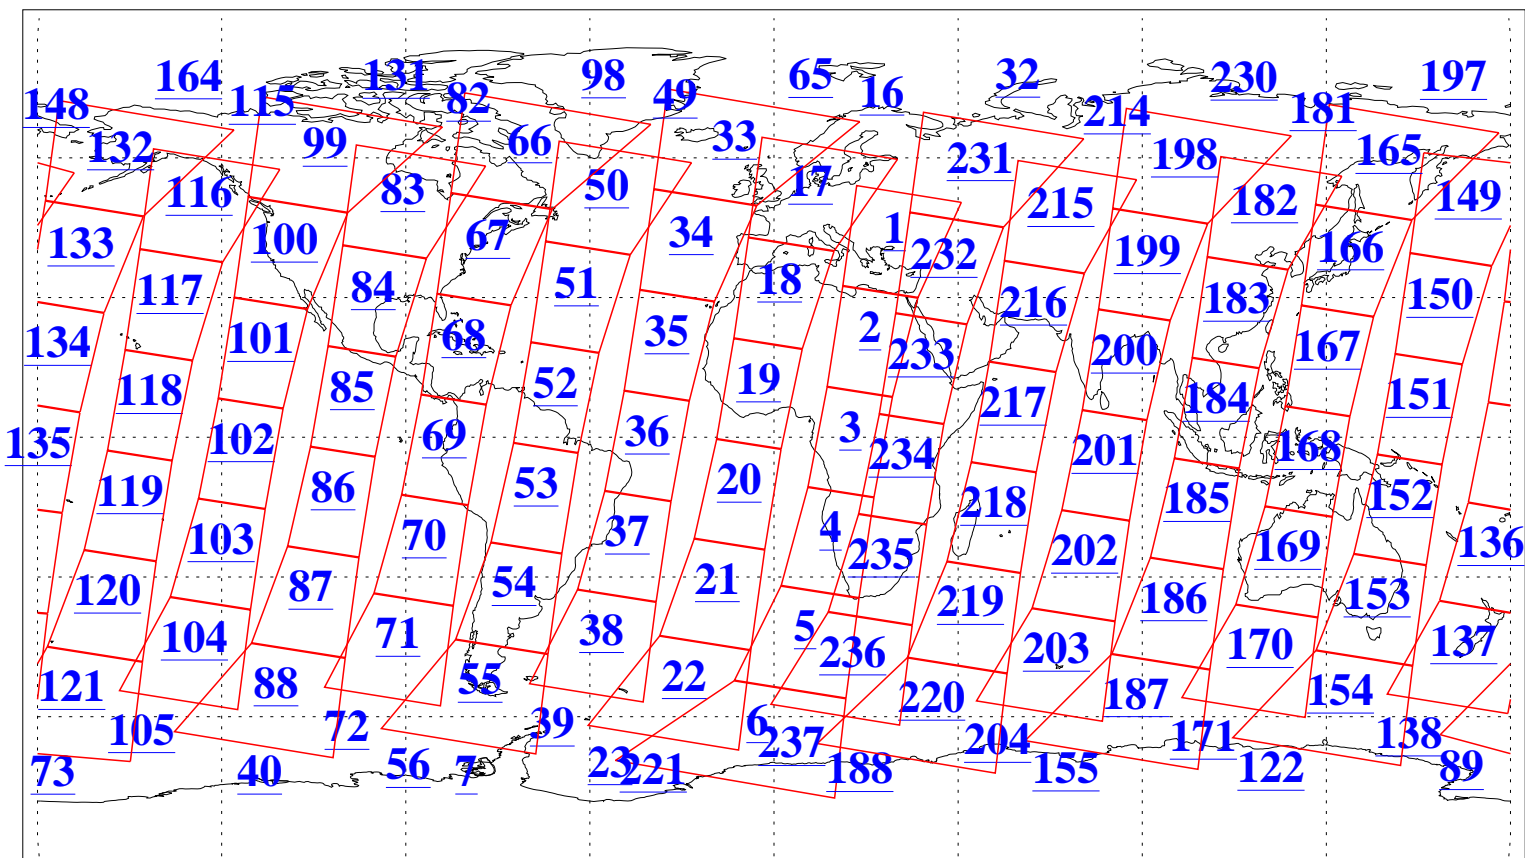

L1B Availability  
AMSU Granules: 240  
HSB Granules: 0  
AIRS Granules: 240

23 Jan 2016  
DoY 23  
Aqua Day 5012  
Granules: 1 to 120

Granules: 121 to 240

Legend: AMSU Available, HSB Available, AIRS Available

L1B Availability  
AMSU Granules: 240  
HSB Granules: 0  
AIRS Granules: 240

23 Jan 2016  
DoY 23  
Aqua Day 5012

Ascending Granules

Descending Granules

Legend: AMSU Available, HSB Available, AIRS Available

L1B Availability  
 AMSU Granules: 240  
 HSB Granules: 0  
 AIRS Granules: 240

23 Jan 2016  
 DoY 23  
 Aqua Day 5012

Northern Hemisphere Granules

Southern Hemisphere Granules

Legend: AMSU Available, HSB Available, AIRS Available