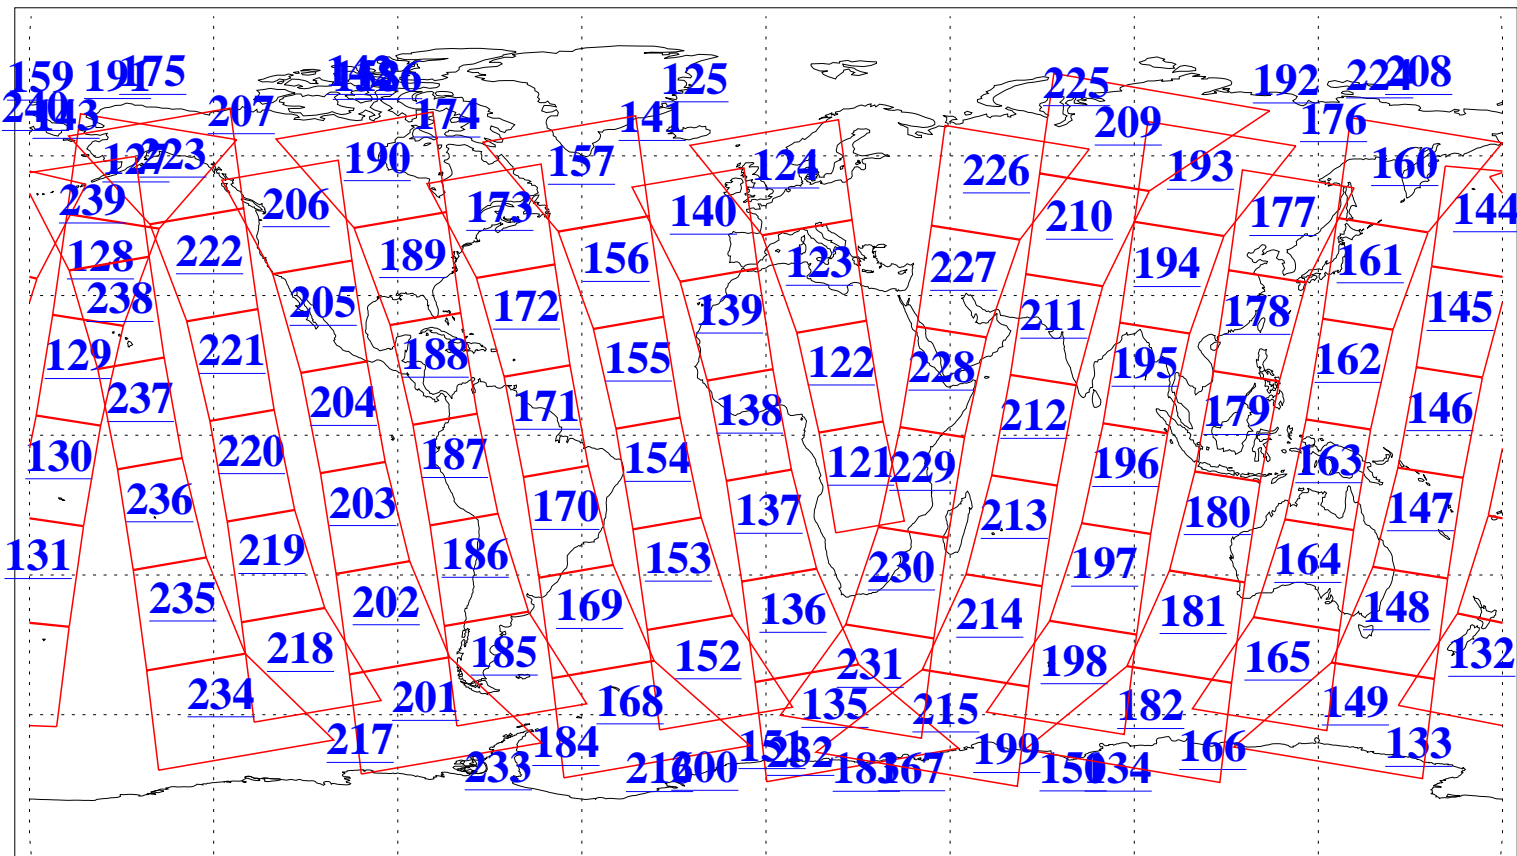

L1B Availability  
AMSU Granules: 240  
HSB Granules: 0  
AIRS Granules: 240

20 Jan 2016  
DoY 20  
Aqua Day 5009  
Granules: 1 to 120

Granules: 121 to 240

Legend: AMSU Available, HSB Available, AIRS Available

L1B Availability  
AMSU Granules: 240  
HSB Granules: 0  
AIRS Granules: 240

20 Jan 2016  
DoY 20  
Aqua Day 5009  
Ascending Granules

Descending Granules

Legend: AMSU Available, HSB Available, AIRS Available

L1B Availability  
 AMSU Granules: 240  
 HSB Granules: 0  
 AIRS Granules: 240

20 Jan 2016  
 DoY 20  
 Aqua Day 5009

Northern Hemisphere Granules

Southern Hemisphere Granules

Legend: AMSU Available, HSB Available, AIRS Available