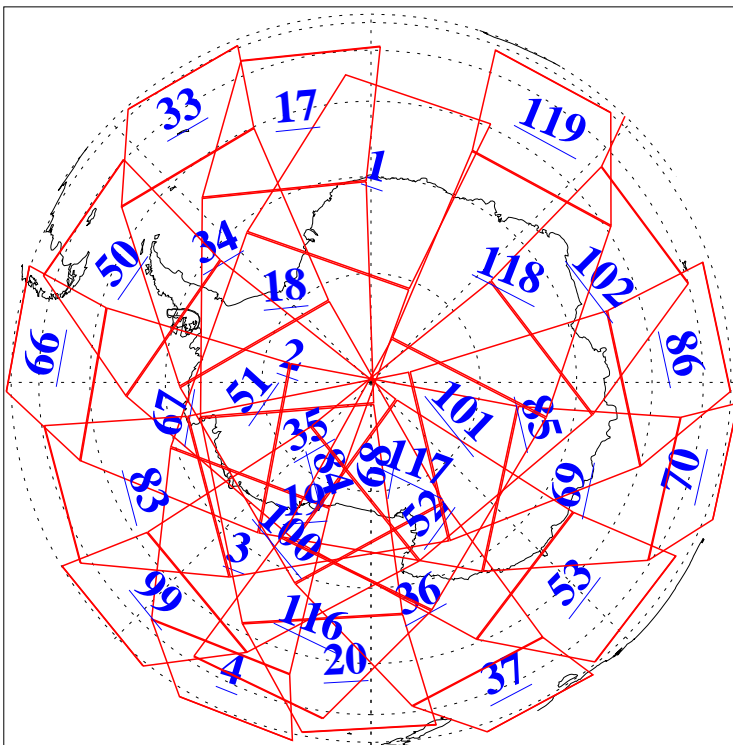

L1B Availability  
AMSU Granules: 240  
HSB Granules: 0  
AIRS Granules: 240

20 Jan 2016  
DoY 20  
Aqua Day 5009  
Granules: 1 to 120

Granules: 121 to 240

Legend: AMSU Available, HSB Available, AIRS Available

L1B Availability  
AMSU Granules: 240  
HSB Granules: 0  
AIRS Granules: 240

20 Jan 2016  
DoY 20  
Aqua Day 5009  
Ascending Granules

Descending Granules

Legend: AMSU Available, HSB Available, AIRS Available

L1B Availability  
 AMSU Granules: 240  
 HSB Granules: 0  
 AIRS Granules: 240

20 Jan 2016  
 DoY 20  
 Aqua Day 5009

Northern Hemisphere Granules

Southern Hemisphere Granules

Legend: AMSU Available, HSB Available, AIRS Available