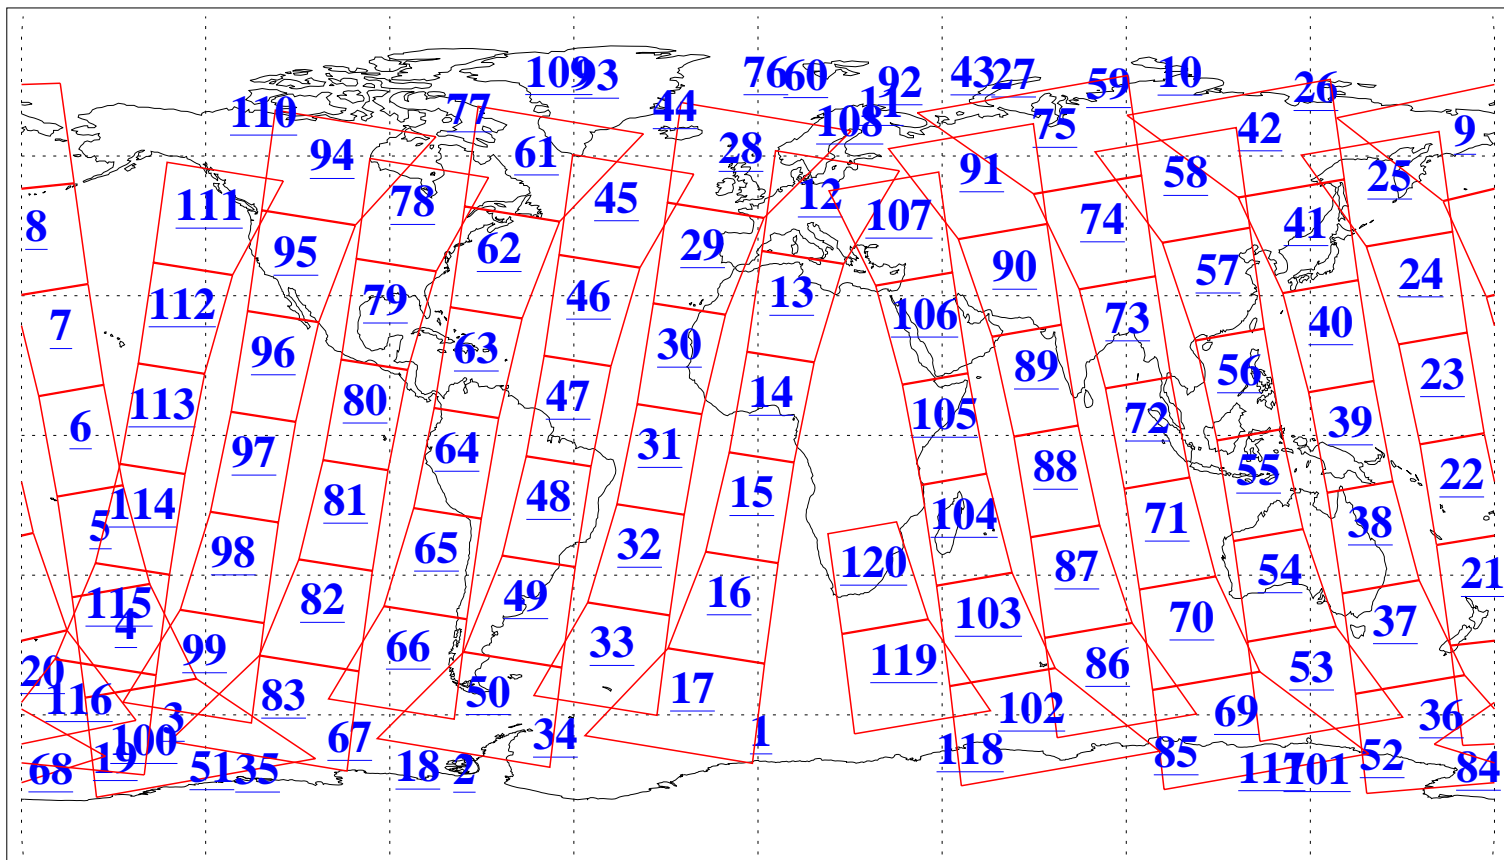

L1B Availability  
AMSU Granules: 240  
HSB Granules: 0  
AIRS Granules: 240

20 Jan 2016  
DoY 20  
Aqua Day 5009  
Granules: 1 to 120

Granules: 121 to 240

Legend: AMSU Available, HSB Available, AIRS Available

L1B Availability  
AMSU Granules: 240  
HSB Granules: 0  
AIRS Granules: 240

20 Jan 2016  
DoY 20  
Aqua Day 5009  
Ascending Granules

Descending Granules

Legend: AMSU Available, HSB Available, AIRS Available

L1B Availability  
 AMSU Granules: 240  
 HSB Granules: 0  
 AIRS Granules: 240

20 Jan 2016  
 DoY 20  
 Aqua Day 5009

Northern Hemisphere Granules

Southern Hemisphere Granules

Legend: AMSU Available, HSB Available, AIRS Available