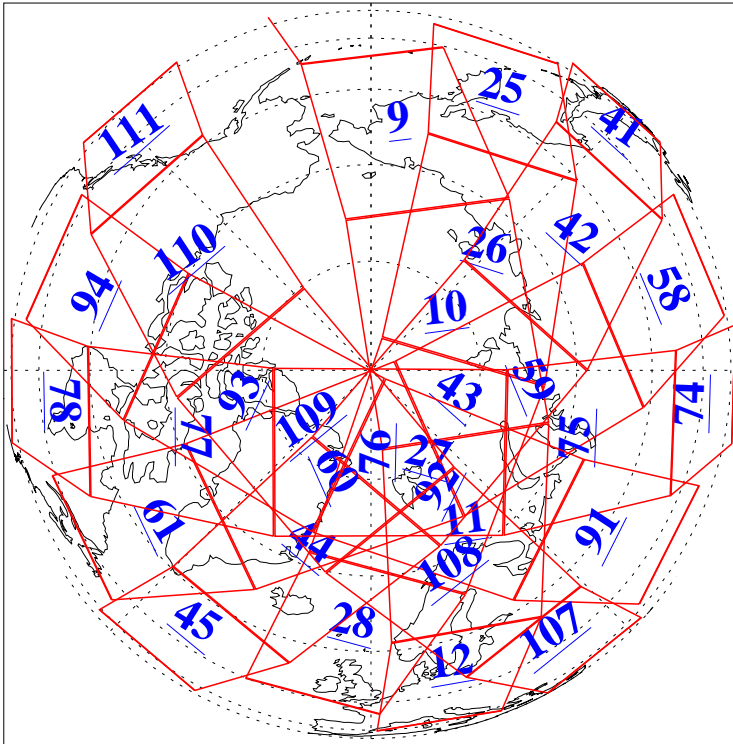

L1B Availability  
AMSU Granules: 240  
HSB Granules: 0  
AIRS Granules: 240

20 Jan 2016  
DoY 20  
Aqua Day 5009  
Granules: 1 to 120

Granules: 121 to 240

Legend: AMSU Available, HSB Available, AIRS Available

L1B Availability  
AMSU Granules: 240  
HSB Granules: 0  
AIRS Granules: 240

20 Jan 2016  
DoY 20  
Aqua Day 5009  
Ascending Granules

Descending Granules

Legend: AMSU Available, HSB Available, AIRS Available

L1B Availability  
 AMSU Granules: 240  
 HSB Granules: 0  
 AIRS Granules: 240

20 Jan 2016  
 DoY 20  
 Aqua Day 5009

Northern Hemisphere Granules

Southern Hemisphere Granules

Legend: AMSU Available, HSB Available, AIRS Available