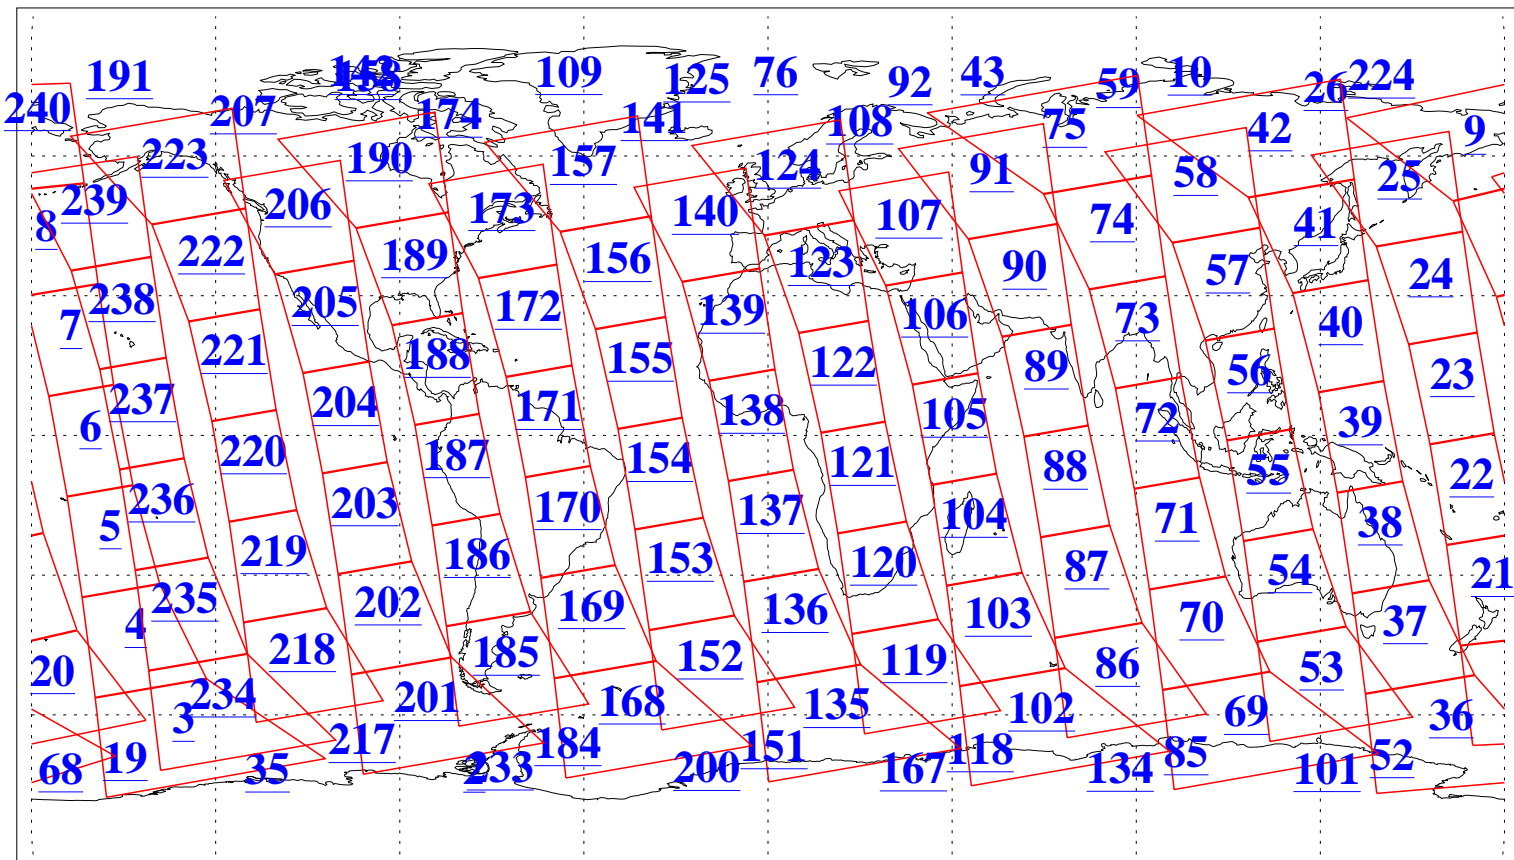

L1B Availability  
AMSU Granules: 240  
HSB Granules: 0  
AIRS Granules: 240

20 Jan 2016  
DoY 20  
Aqua Day 5009  
Granules: 1 to 120

Granules: 121 to 240

Legend: AMSU Available, HSB Available, AIRS Available

L1B Availability  
AMSU Granules: 240  
HSB Granules: 0  
AIRS Granules: 240

20 Jan 2016  
DoY 20  
Aqua Day 5009  
Ascending Granules

Descending Granules

Legend: AMSU Available, HSB Available, AIRS Available

L1B Availability  
 AMSU Granules: 240  
 HSB Granules: 0  
 AIRS Granules: 240

20 Jan 2016  
 DoY 20  
 Aqua Day 5009

Northern Hemisphere Granules

Southern Hemisphere Granules

Legend: AMSU Available, HSB Available, AIRS Available