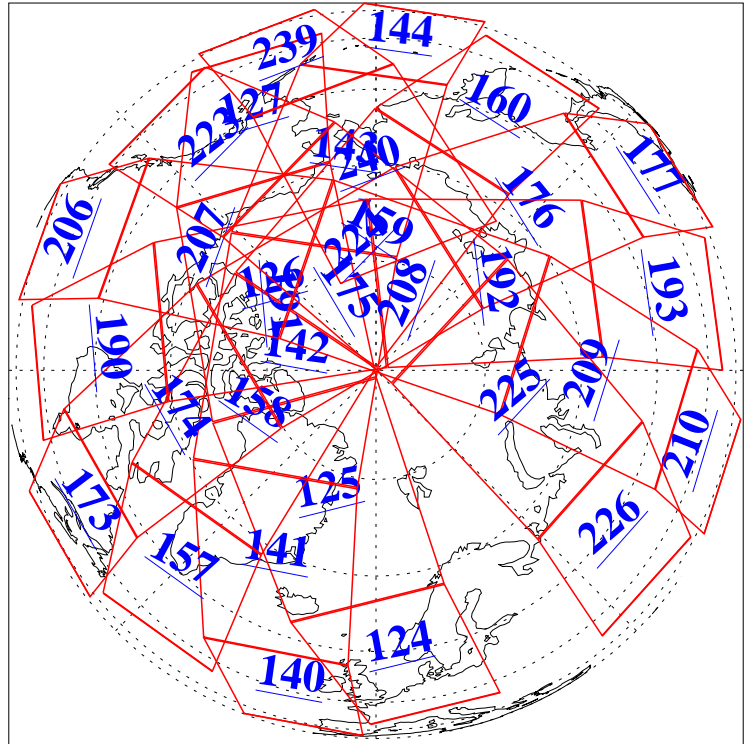

L1B Availability  
AMSU Granules: 240  
HSB Granules: 0  
AIRS Granules: 240

20 Jan 2016  
DoY 20  
Aqua Day 5009  
Granules: 1 to 120

Granules: 121 to 240

Legend: AMSU Available, HSB Available, AIRS Available

L1B Availability  
AMSU Granules: 240  
HSB Granules: 0  
AIRS Granules: 240

20 Jan 2016  
DoY 20  
Aqua Day 5009  
Ascending Granules

Descending Granules

Legend: AMSU Available, HSB Available, AIRS Available

L1B Availability  
 AMSU Granules: 240  
 HSB Granules: 0  
 AIRS Granules: 240

20 Jan 2016  
 DoY 20  
 Aqua Day 5009

Northern Hemisphere Granules

Southern Hemisphere Granules

Legend: AMSU Available, HSB Available, AIRS Available