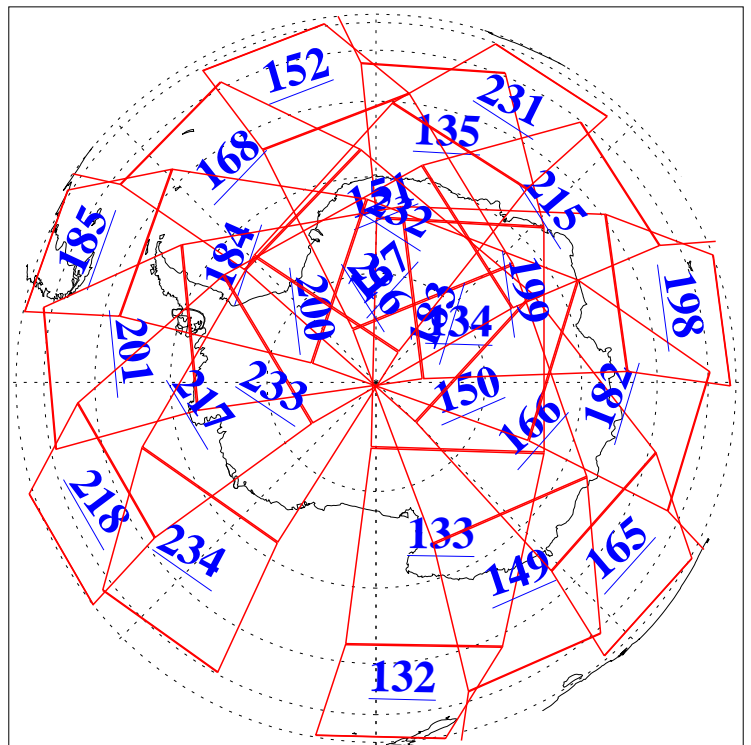

L1B Availability  
AMSU Granules: 240  
HSB Granules: 0  
AIRS Granules: 240

20 Jan 2016  
DoY 20  
Aqua Day 5009  
Granules: 1 to 120

Granules: 121 to 240

Legend: AMSU Available, HSB Available, AIRS Available

L1B Availability  
AMSU Granules: 240  
HSB Granules: 0  
AIRS Granules: 240

20 Jan 2016  
DoY 20  
Aqua Day 5009  
Ascending Granules

Descending Granules

Legend: AMSU Available, HSB Available, AIRS Available

L1B Availability  
 AMSU Granules: 240  
 HSB Granules: 0  
 AIRS Granules: 240

20 Jan 2016  
 DoY 20  
 Aqua Day 5009

Northern Hemisphere Granules

Southern Hemisphere Granules

Legend: AMSU Available, HSB Available, AIRS Available