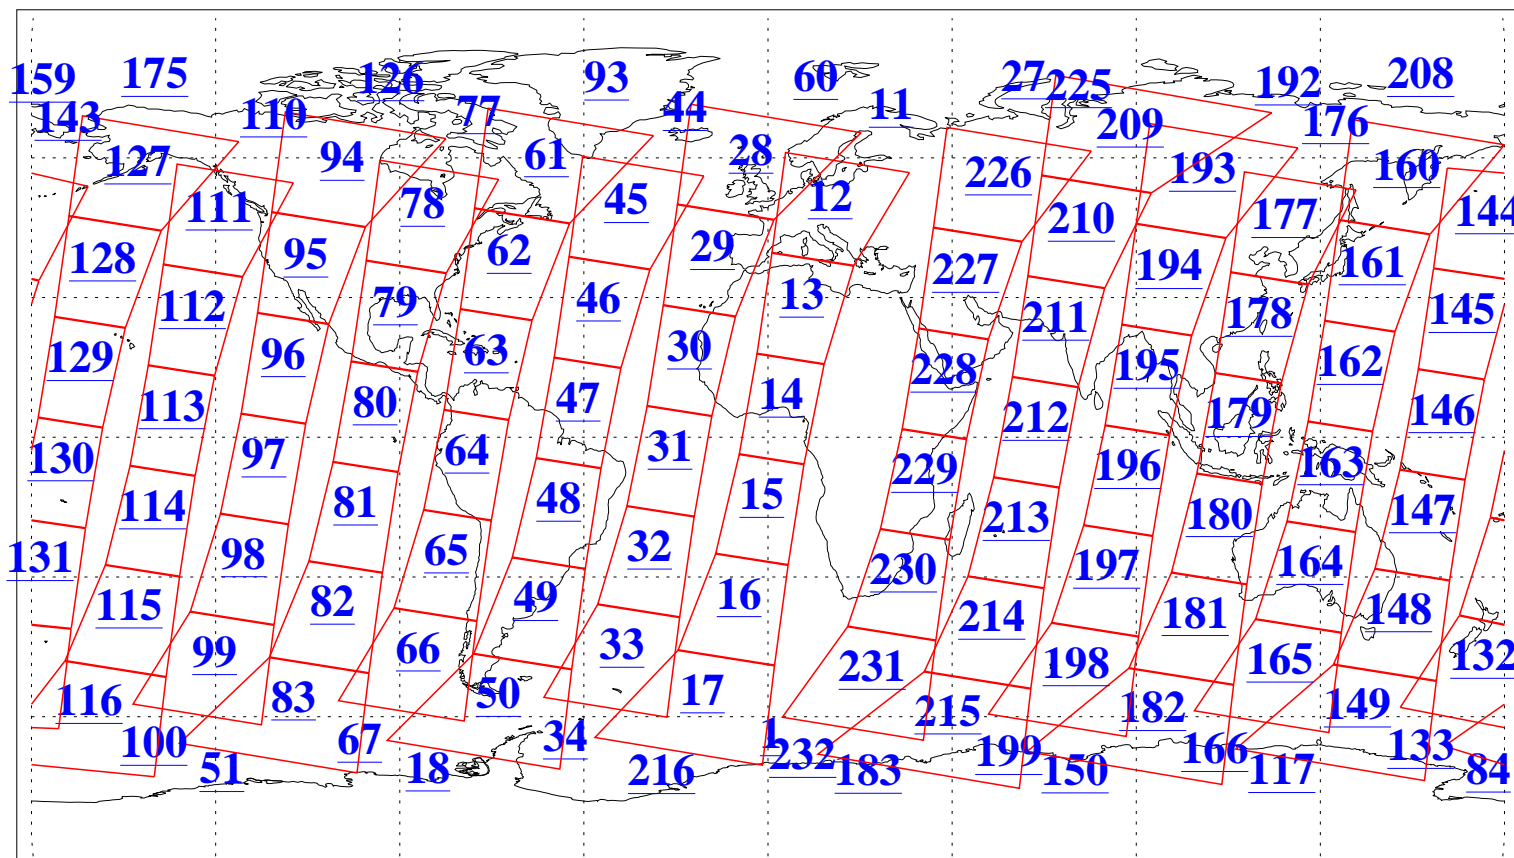

L1B Availability  
AMSU Granules: 240  
HSB Granules: 0  
AIRS Granules: 240

20 Jan 2016  
DoY 20  
Aqua Day 5009  
Granules: 1 to 120

Granules: 121 to 240

Legend: AMSU Available, HSB Available, AIRS Available

L1B Availability  
AMSU Granules: 240  
HSB Granules: 0  
AIRS Granules: 240

20 Jan 2016  
DoY 20  
Aqua Day 5009  
Ascending Granules

Descending Granules

Legend: AMSU Available, HSB Available, AIRS Available

L1B Availability  
 AMSU Granules: 240  
 HSB Granules: 0  
 AIRS Granules: 240

20 Jan 2016  
 DoY 20  
 Aqua Day 5009

Northern Hemisphere Granules

Southern Hemisphere Granules

Legend: AMSU Available, HSB Available, AIRS Available