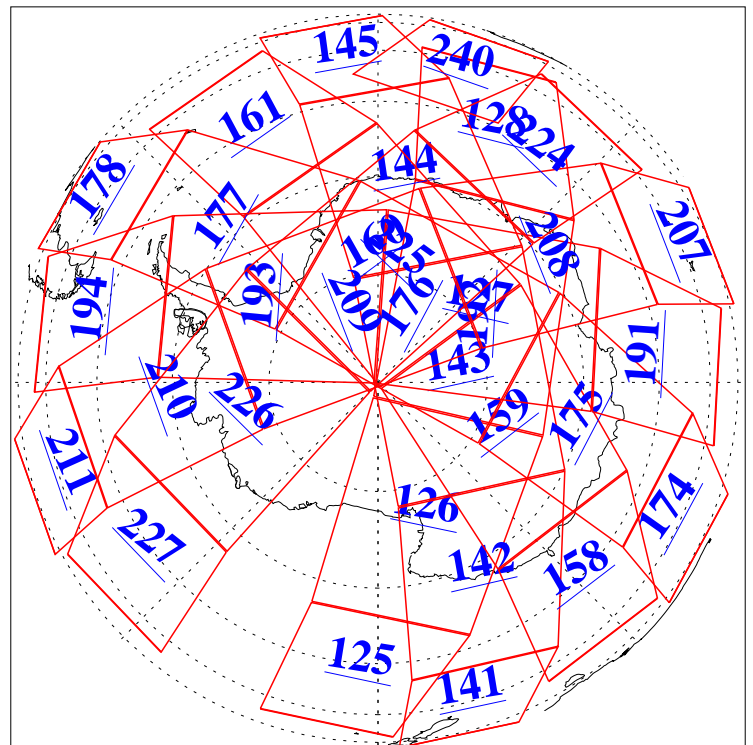

19 Jan 2016
DoY 19
Aqua Day 5008
Ascending Granules

Descending Granules

Legend: AMSU Available, HSB Available, AIRS Available

L1B Availability
AMSU Granules: 240
HSB Granules: 0
AIRS Granules: 237

19 Jan 2016
DoY 19
Aqua Day 5008

Northern Hemisphere Granules

Southern Hemisphere Granules

Legend: AMSU Available, HSB Available, AIRS Available