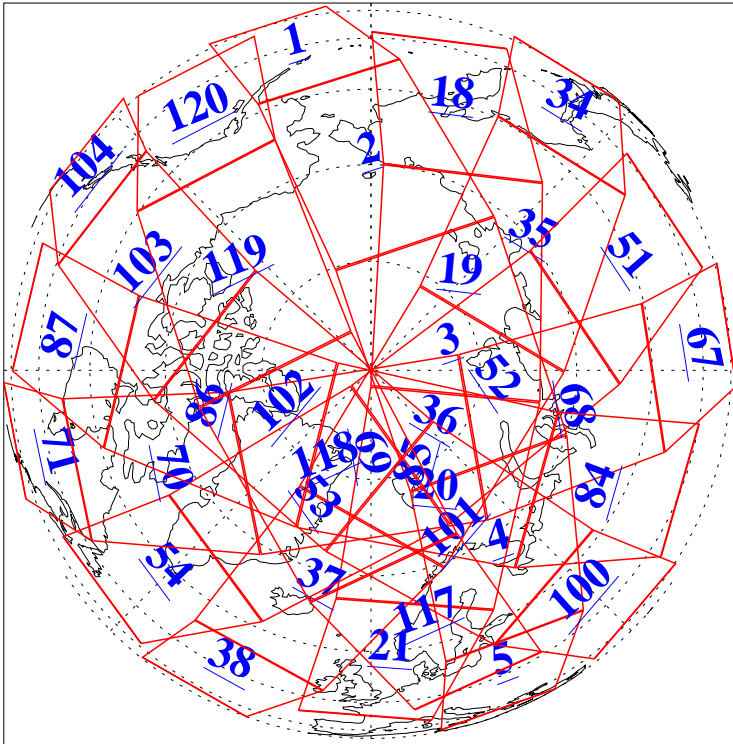

L1B Availability
AMSU Granules: 240
HSB Granules: 0
AIRS Granules: 237

19 Jan 2016
DoY 19
Aqua Day 5008
Granules: 1 to 120

Granules: 121 to 240

Legend: AMSU Available, HSB Available, AIRS Available

L1B Availability
AMSU Granules: 240
HSB Granules: 0
AIRS Granules: 237

19 Jan 2016
DoY 19
Aqua Day 5008
Ascending Granules

Descending Granules

Legend: AMSU Available, HSB Available, AIRS Available

L1B Availability
AMSU Granules: 240
HSB Granules: 0
AIRS Granules: 237

19 Jan 2016
DoY 19
Aqua Day 5008

Northern Hemisphere Granules

Southern Hemisphere Granules

Legend: AMSU Available, HSB Available, AIRS Available