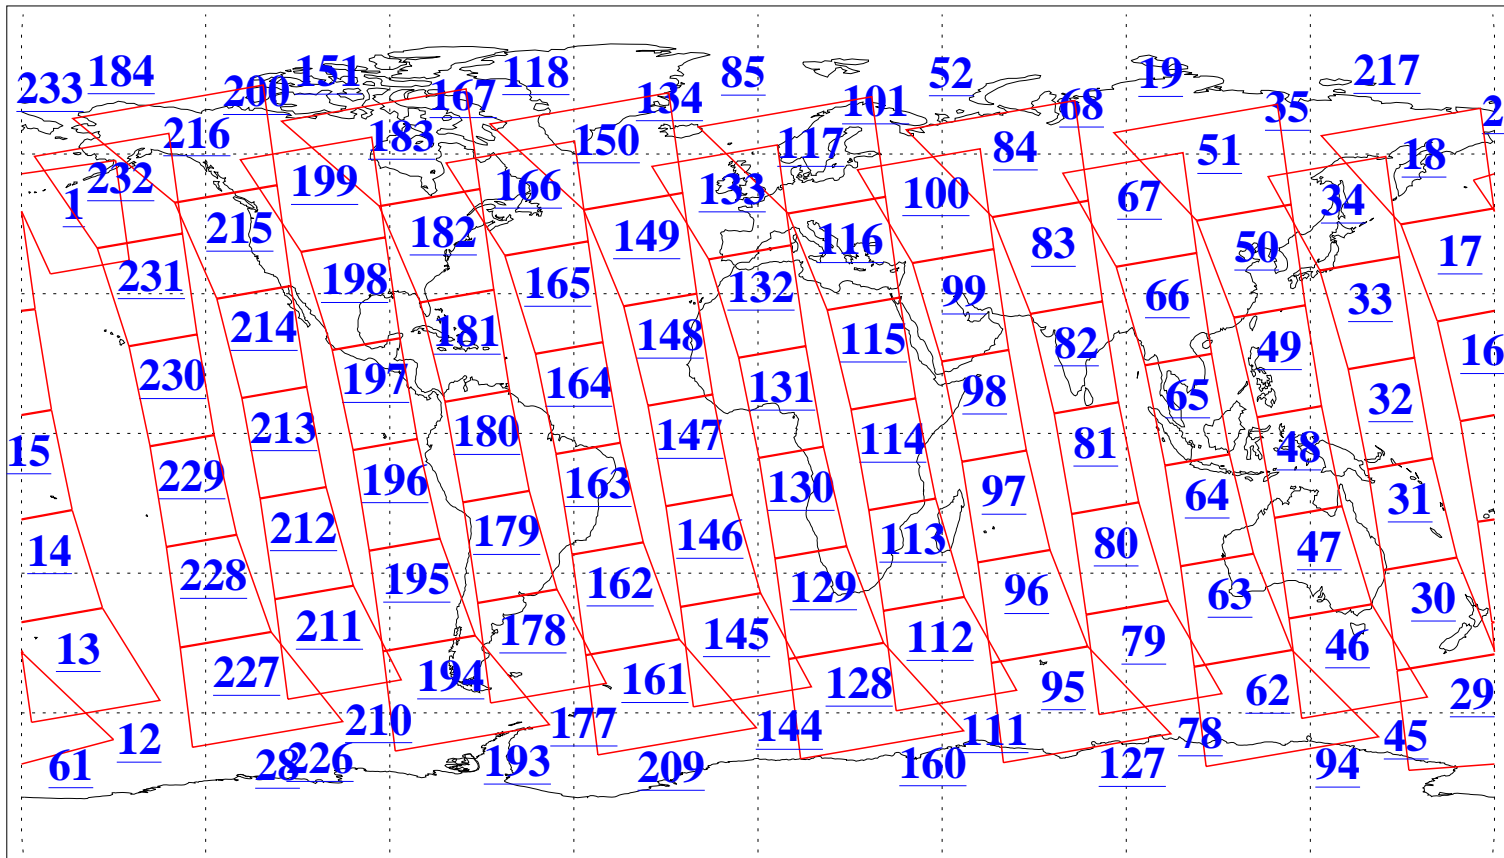

L1B Availability
AMSU Granules: 240
HSB Granules: 0
AIRS Granules: 237

19 Jan 2016
DoY 19
Aqua Day 5008
Granules: 1 to 120

Granules: 121 to 240

Legend: AMSU Available, HSB Available, AIRS Available

L1B Availability
AMSU Granules: 240
HSB Granules: 0
AIRS Granules: 237

19 Jan 2016
DoY 19
Aqua Day 5008
Ascending Granules

Descending Granules

Legend: AMSU Available, HSB Available, AIRS Available

L1B Availability
AMSU Granules: 240
HSB Granules: 0
AIRS Granules: 237

19 Jan 2016
DoY 19
Aqua Day 5008

Northern Hemisphere Granules

Southern Hemisphere Granules

Legend: AMSU Available, HSB Available, AIRS Available