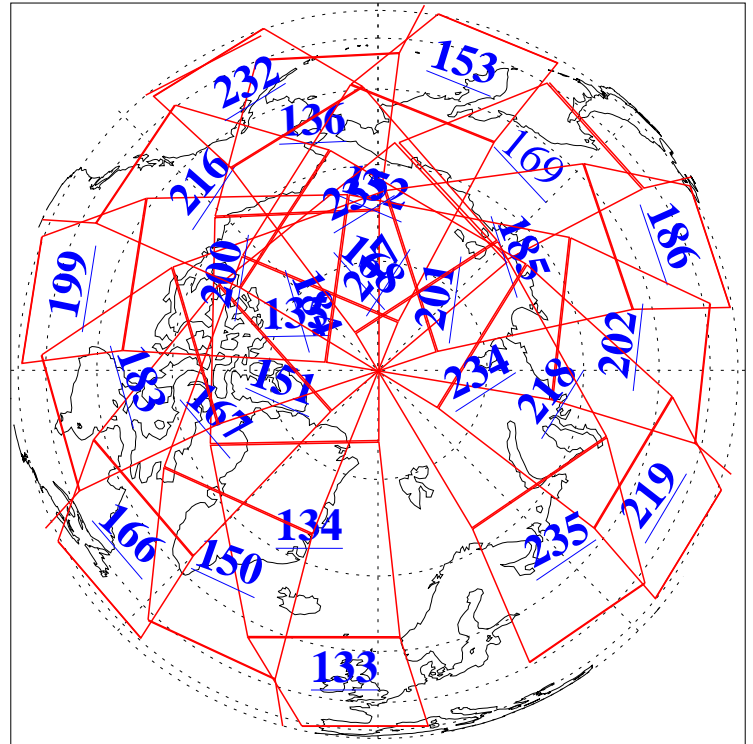

19 Jan 2016
DoY 19
Aqua Day 5008
Ascending Granules

Descending Granules

Legend: AMSU Available, HSB Available, AIRS Available

L1B Availability
AMSU Granules: 240
HSB Granules: 0
AIRS Granules: 237

19 Jan 2016
DoY 19
Aqua Day 5008

Northern Hemisphere Granules

Southern Hemisphere Granules

Legend: AMSU Available, HSB Available, AIRS Available