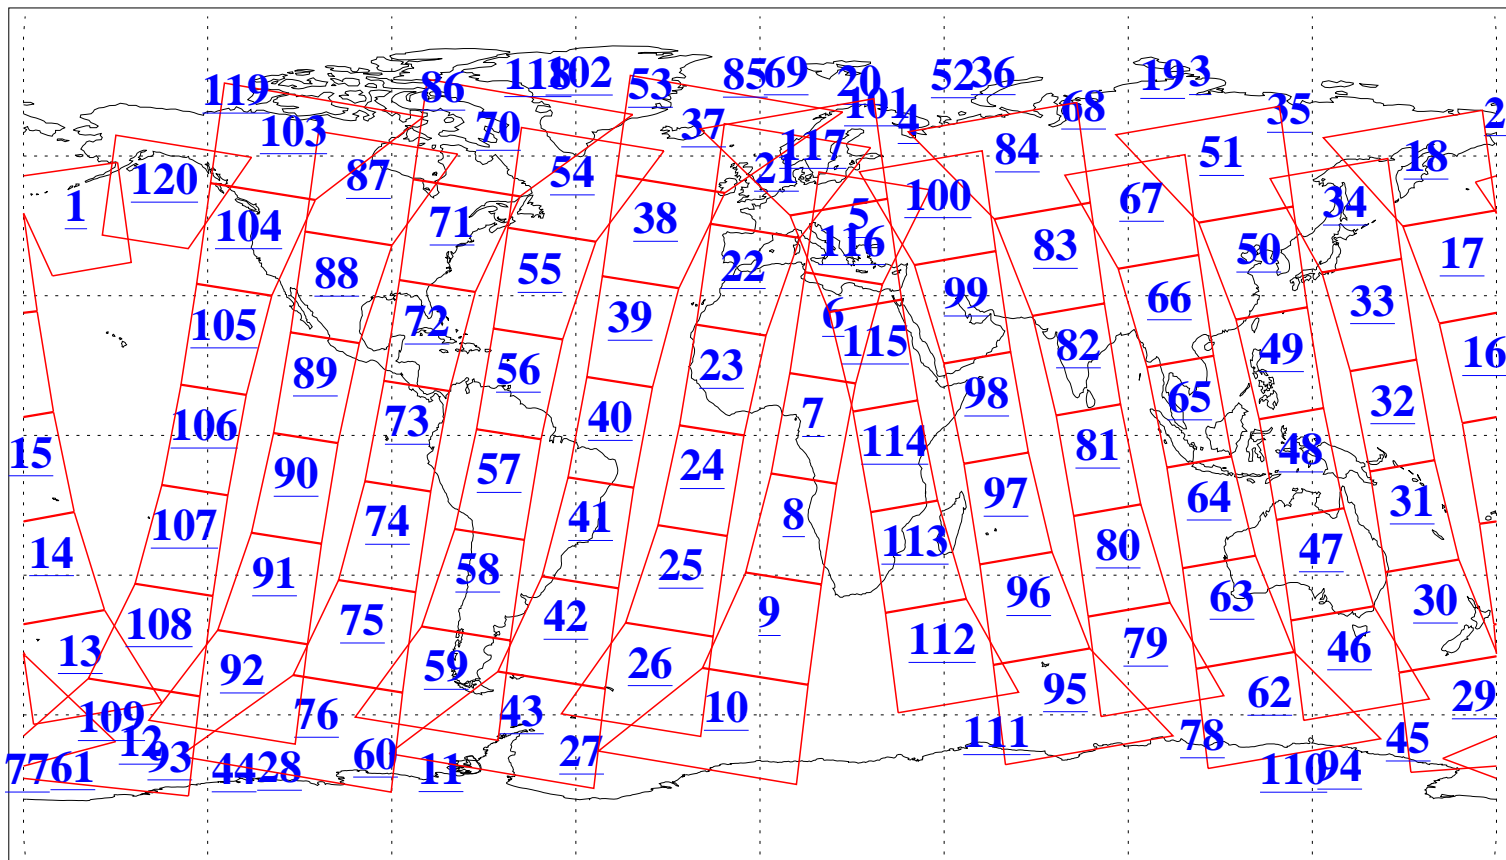

L1B Availability
AMSU Granules: 240
HSB Granules: 0
AIRS Granules: 237

19 Jan 2016
DoY 19
Aqua Day 5008
Granules: 1 to 120

Granules: 121 to 240

Legend: AMSU Available, HSB Available, AIRS Available

L1B Availability
AMSU Granules: 240
HSB Granules: 0
AIRS Granules: 237

19 Jan 2016
DoY 19
Aqua Day 5008
Ascending Granules

Descending Granules

Legend: AMSU Available, HSB Available, AIRS Available

L1B Availability
AMSU Granules: 240
HSB Granules: 0
AIRS Granules: 237

19 Jan 2016
DoY 19
Aqua Day 5008

Northern Hemisphere Granules

Southern Hemisphere Granules

Legend: AMSU Available, HSB Available, AIRS Available