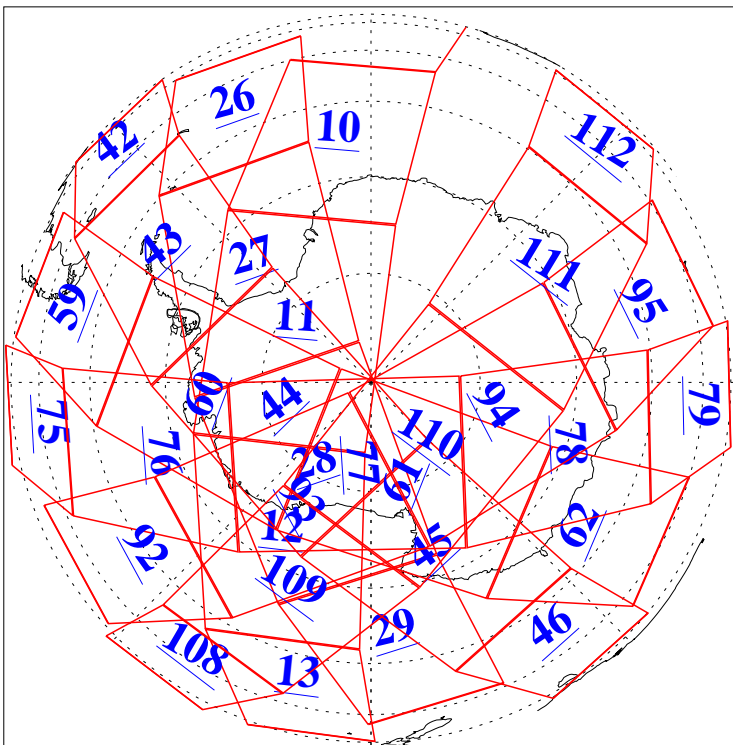

L1B Availability
AMSU Granules: 240
HSB Granules: 0
AIRS Granules: 237

19 Jan 2016
DoY 19
Aqua Day 5008
Granules: 1 to 120

Granules: 121 to 240

Legend: AMSU Available, HSB Available, AIRS Available

L1B Availability
AMSU Granules: 240
HSB Granules: 0
AIRS Granules: 237

19 Jan 2016
DoY 19
Aqua Day 5008
Ascending Granules

Descending Granules

Legend: AMSU Available, HSB Available, AIRS Available

L1B Availability
AMSU Granules: 240
HSB Granules: 0
AIRS Granules: 237

19 Jan 2016
DoY 19
Aqua Day 5008

Northern Hemisphere Granules

Southern Hemisphere Granules

Legend: AMSU Available, HSB Available, AIRS Available