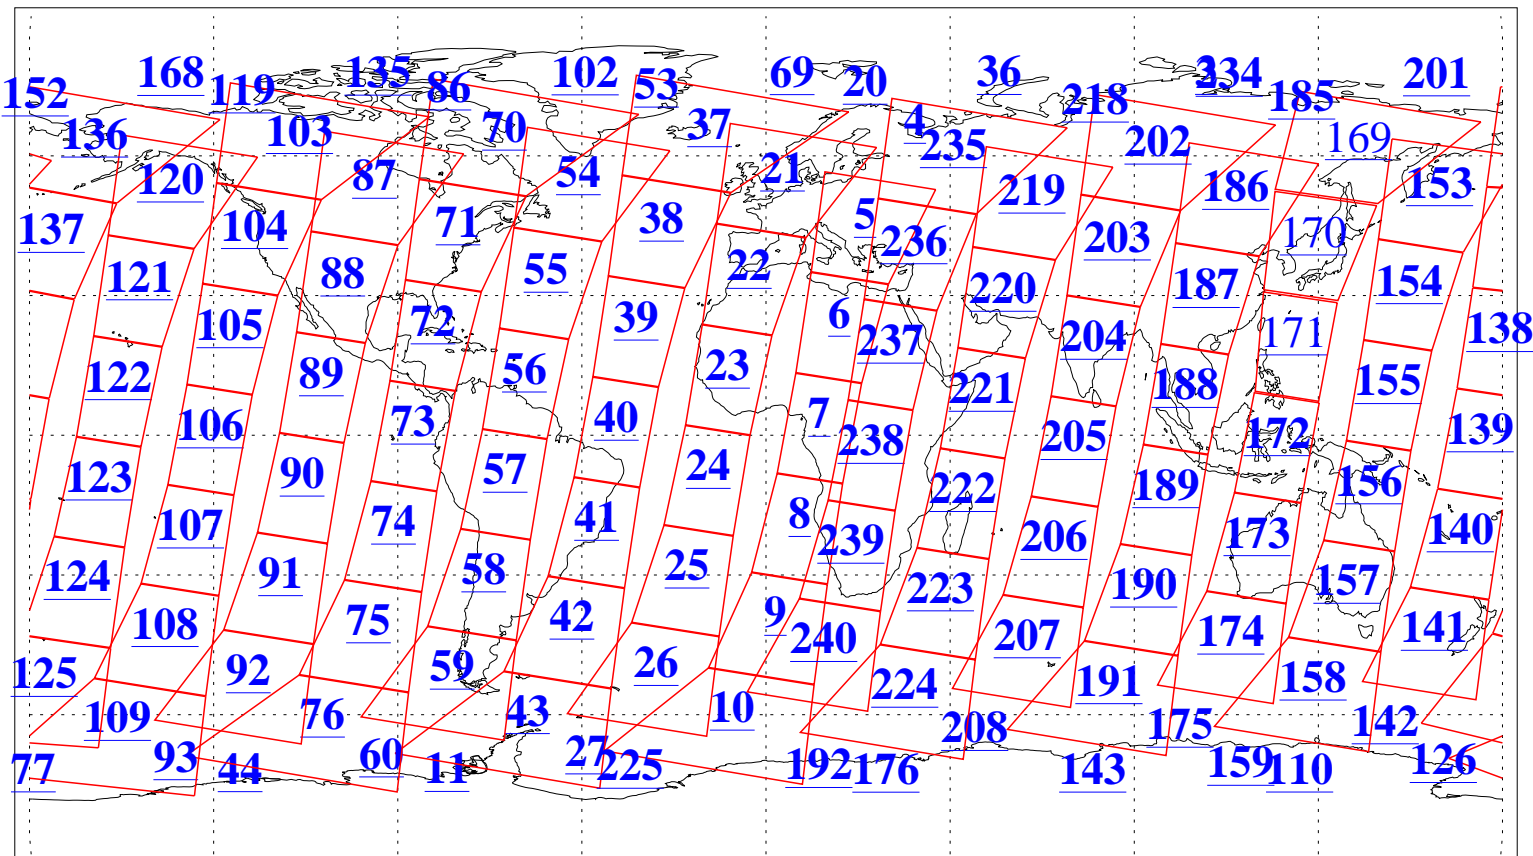

L1B Availability
AMSU Granules: 240
HSB Granules: 0
AIRS Granules: 237

19 Jan 2016
DoY 19
Aqua Day 5008
Granules: 1 to 120

Granules: 121 to 240

Legend: AMSU Available, HSB Available, AIRS Available

L1B Availability
AMSU Granules: 240
HSB Granules: 0
AIRS Granules: 237

19 Jan 2016
DoY 19
Aqua Day 5008
Ascending Granules

Descending Granules

Legend: AMSU Available, HSB Available, AIRS Available

L1B Availability
AMSU Granules: 240
HSB Granules: 0
AIRS Granules: 237

19 Jan 2016
DoY 19
Aqua Day 5008

Northern Hemisphere Granules

Southern Hemisphere Granules

Legend: AMSU Available, HSB Available, AIRS Available