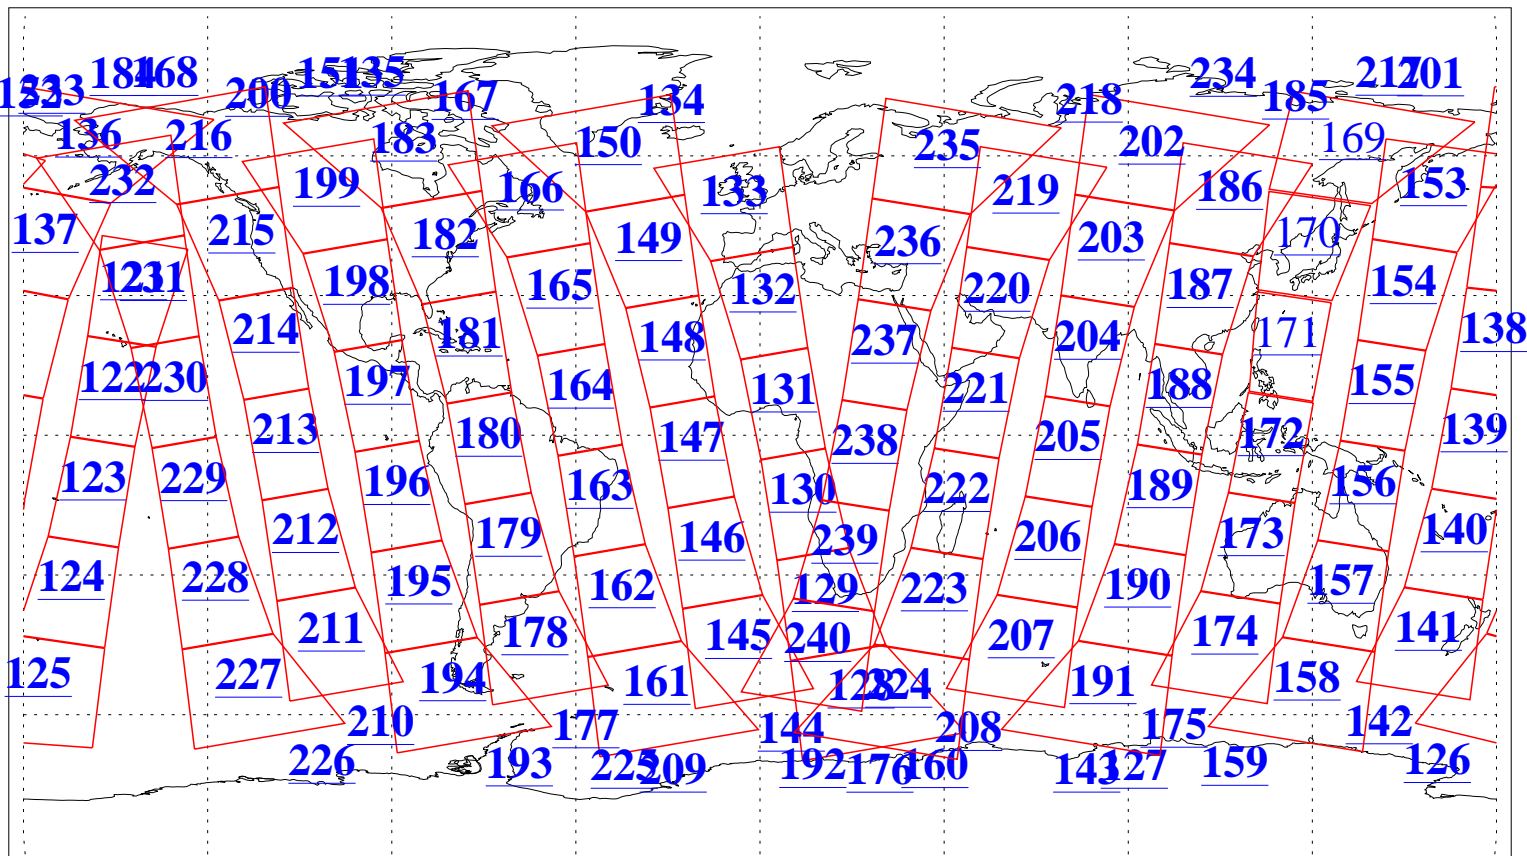

L1B Availability
AMSU Granules: 240
HSB Granules: 0
AIRS Granules: 237

19 Jan 2016
DoY 19
Aqua Day 5008
Granules: 1 to 120

Granules: 121 to 240

Legend: AMSU Available, HSB Available, AIRS Available

L1B Availability
AMSU Granules: 240
HSB Granules: 0
AIRS Granules: 237

19 Jan 2016
DoY 19
Aqua Day 5008
Ascending Granules

Descending Granules

Legend: AMSU Available, HSB Available, AIRS Available

L1B Availability
AMSU Granules: 240
HSB Granules: 0
AIRS Granules: 237

19 Jan 2016
DoY 19
Aqua Day 5008