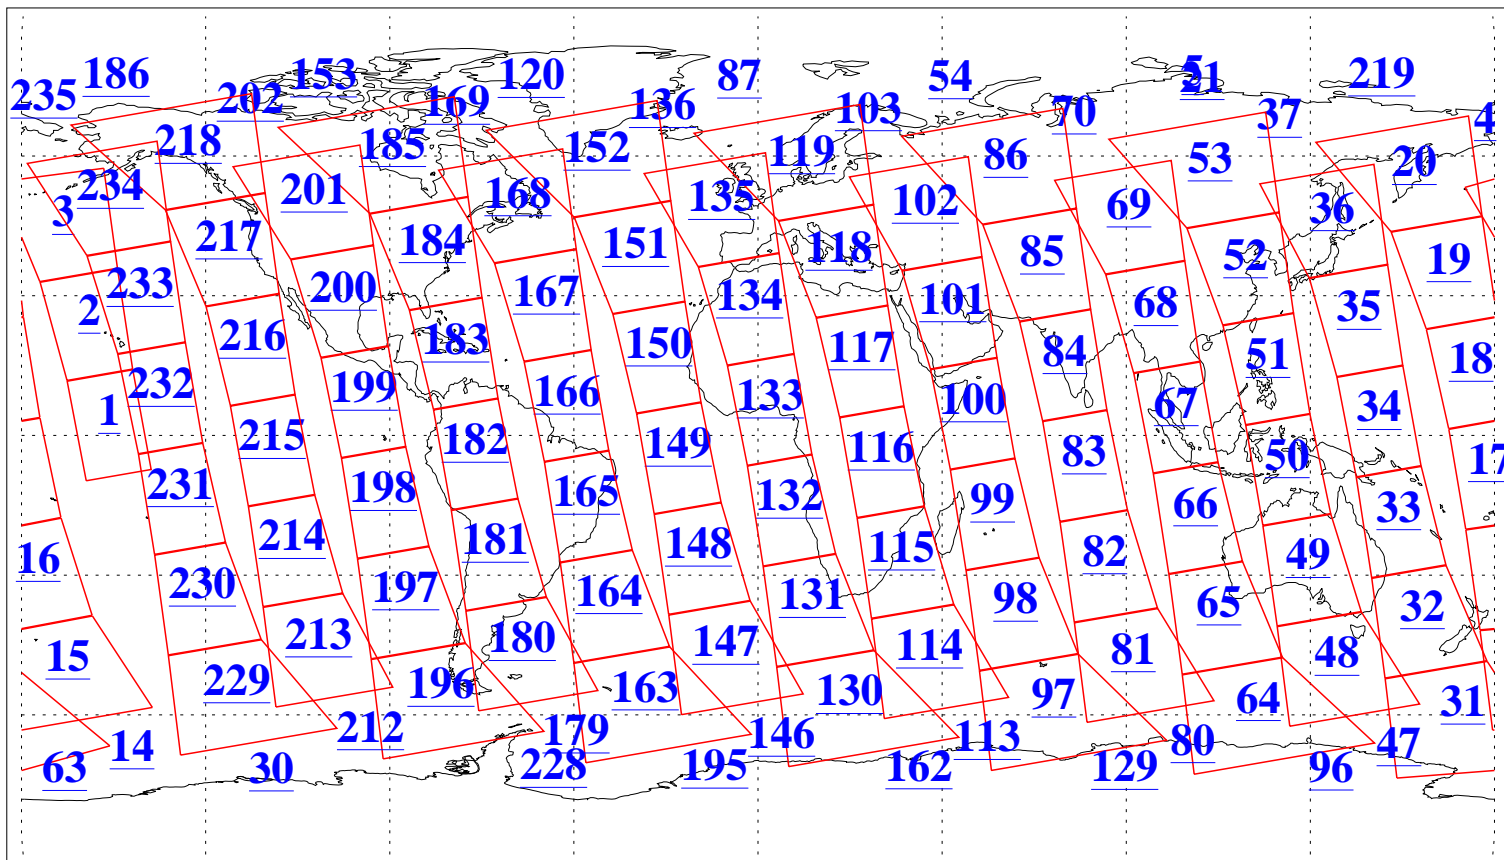

L1B Availability
AMSU Granules: 240
HSB Granules: 0
AIRS Granules: 240

17 Jan 2016
DoY 17
Aqua Day 5006
Granules: 1 to 120

Granules: 121 to 240

Legend: AMSU Available, *HSB Available*, **AIRS Available**

L1B Availability
AMSU Granules: 240
HSB Granules: 0
AIRS Granules: 240

17 Jan 2016
DoY 17
Aqua Day 5006
Ascending Granules

Descending Granules

Legend: AMSU Available, HSB Available, AIRS Available

L1B Availability
 AMSU Granules: 240
 HSB Granules: 0
 AIRS Granules: 240

17 Jan 2016
 DoY 17
 Aqua Day 5006

Northern Hemisphere Granules

Southern Hemisphere Granules

Legend: AMSU Available, HSB Available, AIRS Available