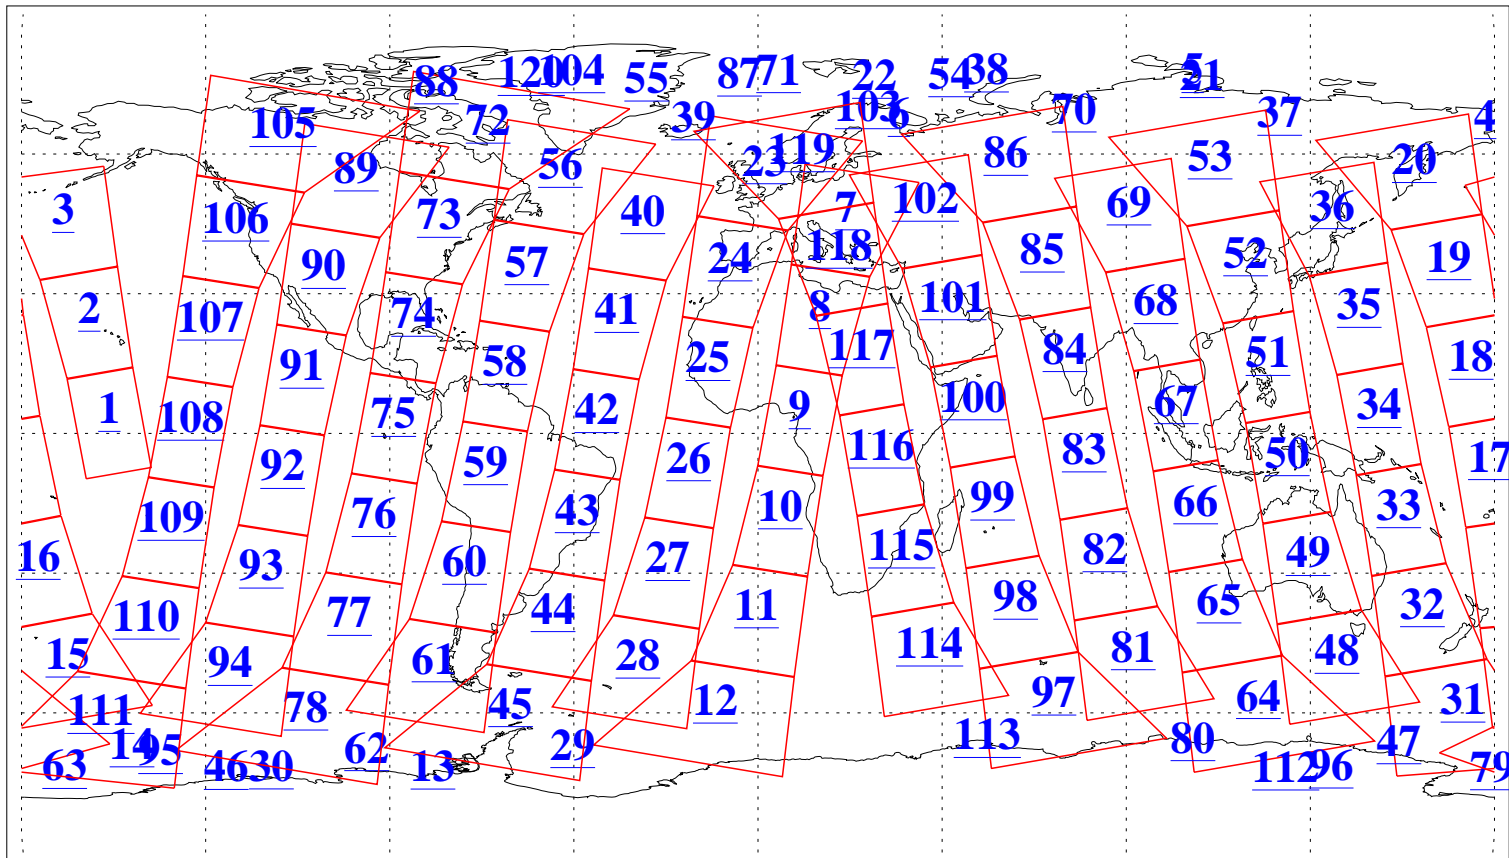

L1B Availability
AMSU Granules: 240
HSB Granules: 0
AIRS Granules: 240

17 Jan 2016
DoY 17
Aqua Day 5006
Granules: 1 to 120

Granules: 121 to 240

Legend: AMSU Available, *HSB Available*, **AIRS Available**

L1B Availability
AMSU Granules: 240
HSB Granules: 0
AIRS Granules: 240

17 Jan 2016
DoY 17
Aqua Day 5006
Ascending Granules

Descending Granules

Legend: AMSU Available, HSB Available, AIRS Available

L1B Availability
 AMSU Granules: 240
 HSB Granules: 0
 AIRS Granules: 240

17 Jan 2016
 DoY 17
 Aqua Day 5006

Northern Hemisphere Granules

Southern Hemisphere Granules

Legend: AMSU Available, HSB Available, AIRS Available