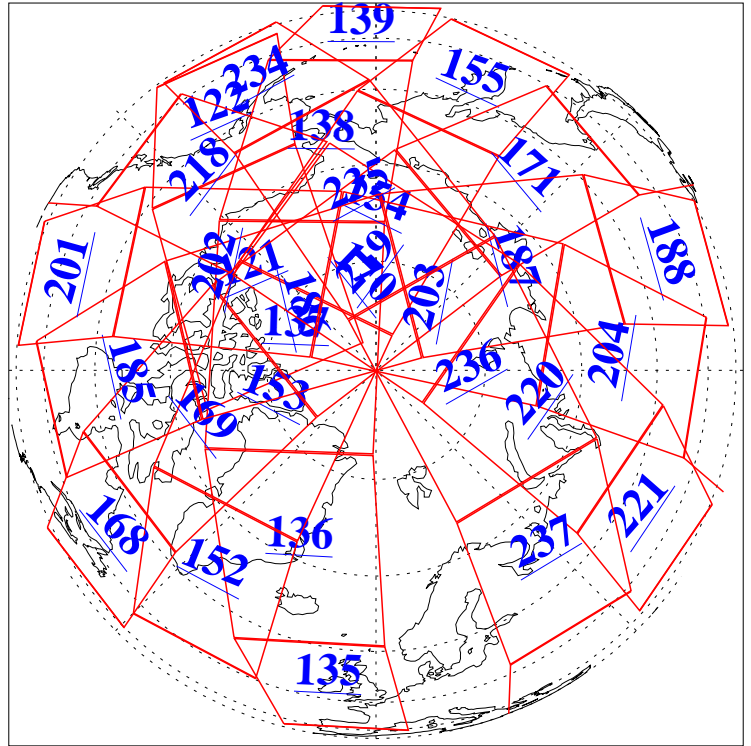

L1B Availability
AMSU Granules: 240
HSB Granules: 0
AIRS Granules: 240

17 Jan 2016
DoY 17
Aqua Day 5006
Granules: 1 to 120

Granules: 121 to 240

Legend: AMSU Available, *HSB Available*, **AIRS Available**

L1B Availability
AMSU Granules: 240
HSB Granules: 0
AIRS Granules: 240

17 Jan 2016
DoY 17
Aqua Day 5006
Ascending Granules

Descending Granules

Legend: AMSU Available, HSB Available, AIRS Available

L1B Availability
 AMSU Granules: 240
 HSB Granules: 0
 AIRS Granules: 240

17 Jan 2016
 DoY 17
 Aqua Day 5006

Northern Hemisphere Granules

Southern Hemisphere Granules

Legend: AMSU Available, HSB Available, AIRS Available