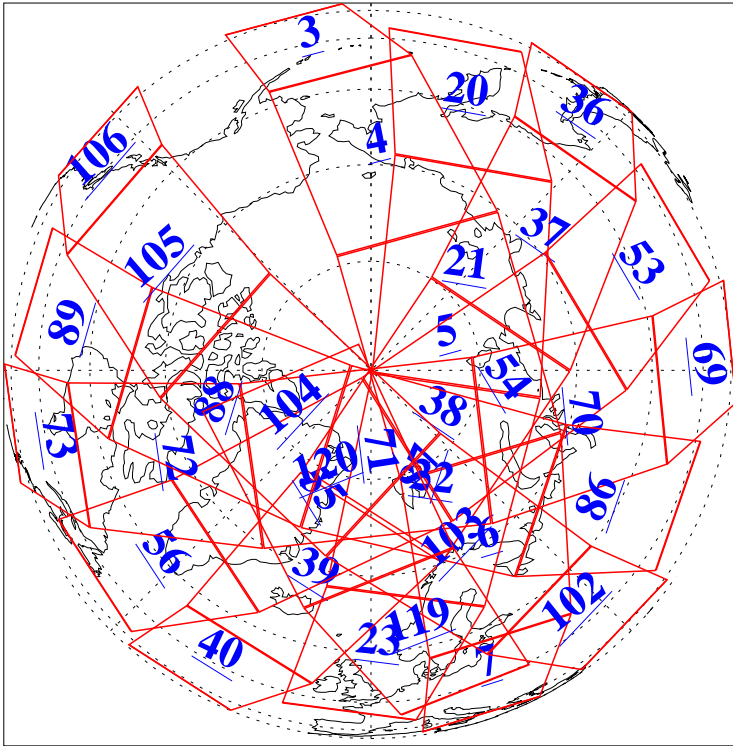

L1B Availability
AMSU Granules: 240
HSB Granules: 0
AIRS Granules: 240

17 Jan 2016
DoY 17
Aqua Day 5006
Granules: 1 to 120

Granules: 121 to 240

Legend: AMSU Available, *HSB Available*, **AIRS Available**

L1B Availability
AMSU Granules: 240
HSB Granules: 0
AIRS Granules: 240

17 Jan 2016
DoY 17
Aqua Day 5006
Ascending Granules

Descending Granules

Legend: AMSU Available, HSB Available, AIRS Available

L1B Availability
 AMSU Granules: 240
 HSB Granules: 0
 AIRS Granules: 240

17 Jan 2016
 DoY 17
 Aqua Day 5006

Northern Hemisphere Granules

Southern Hemisphere Granules

Legend: AMSU Available, HSB Available, AIRS Available