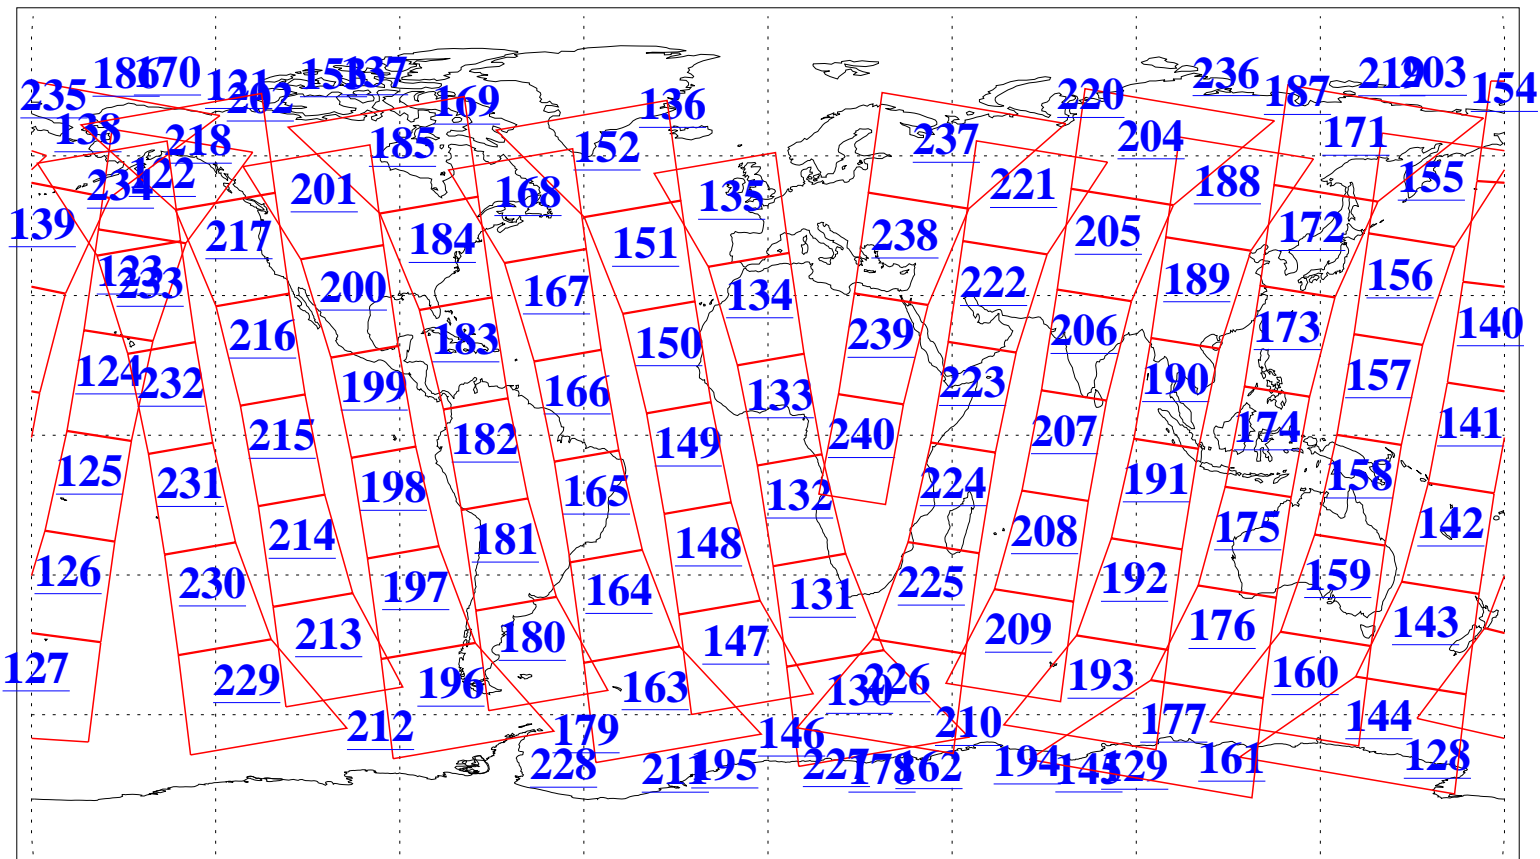

L1B Availability
AMSU Granules: 240
HSB Granules: 0
AIRS Granules: 240

17 Jan 2016
DoY 17
Aqua Day 5006
Granules: 1 to 120

Granules: 121 to 240

Legend: AMSU Available, *HSB Available*, **AIRS Available**

L1B Availability
AMSU Granules: 240
HSB Granules: 0
AIRS Granules: 240

17 Jan 2016
DoY 17
Aqua Day 5006
Ascending Granules

Descending Granules

Legend: AMSU Available, HSB Available, AIRS Available

L1B Availability
 AMSU Granules: 240
 HSB Granules: 0
 AIRS Granules: 240

17 Jan 2016
 DoY 17
 Aqua Day 5006

Northern Hemisphere Granules

Southern Hemisphere Granules

Legend: AMSU Available, HSB Available, AIRS Available