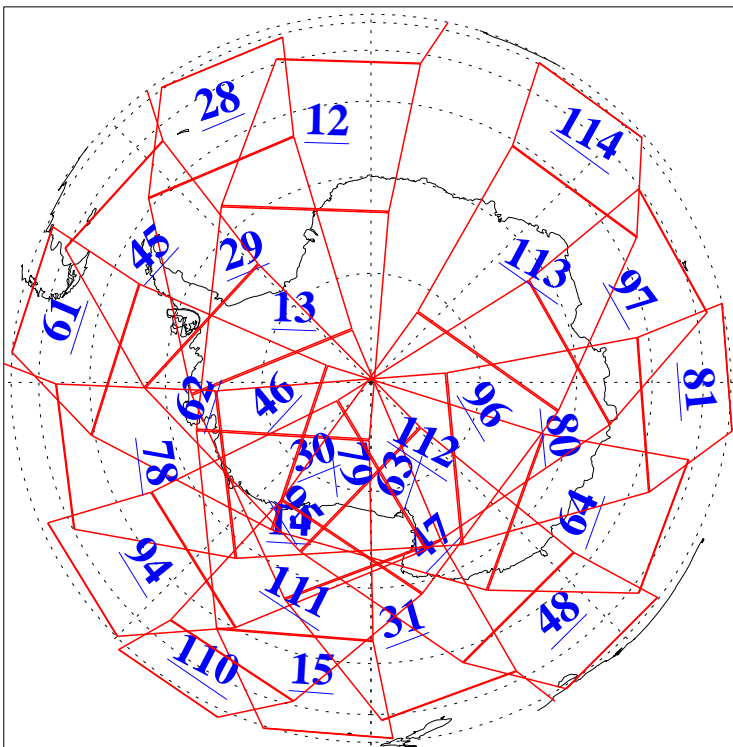

L1B Availability
AMSU Granules: 240
HSB Granules: 0
AIRS Granules: 240

17 Jan 2016
DoY 17
Aqua Day 5006
Granules: 1 to 120

Granules: 121 to 240

Legend: AMSU Available, *HSB Available*, **AIRS Available**

L1B Availability
AMSU Granules: 240
HSB Granules: 0
AIRS Granules: 240

17 Jan 2016
DoY 17
Aqua Day 5006
Ascending Granules

Descending Granules

Legend: AMSU Available, HSB Available, AIRS Available

L1B Availability
 AMSU Granules: 240
 HSB Granules: 0
 AIRS Granules: 240

17 Jan 2016
 DoY 17
 Aqua Day 5006

Northern Hemisphere Granules

Southern Hemisphere Granules

Legend: AMSU Available, HSB Available, AIRS Available