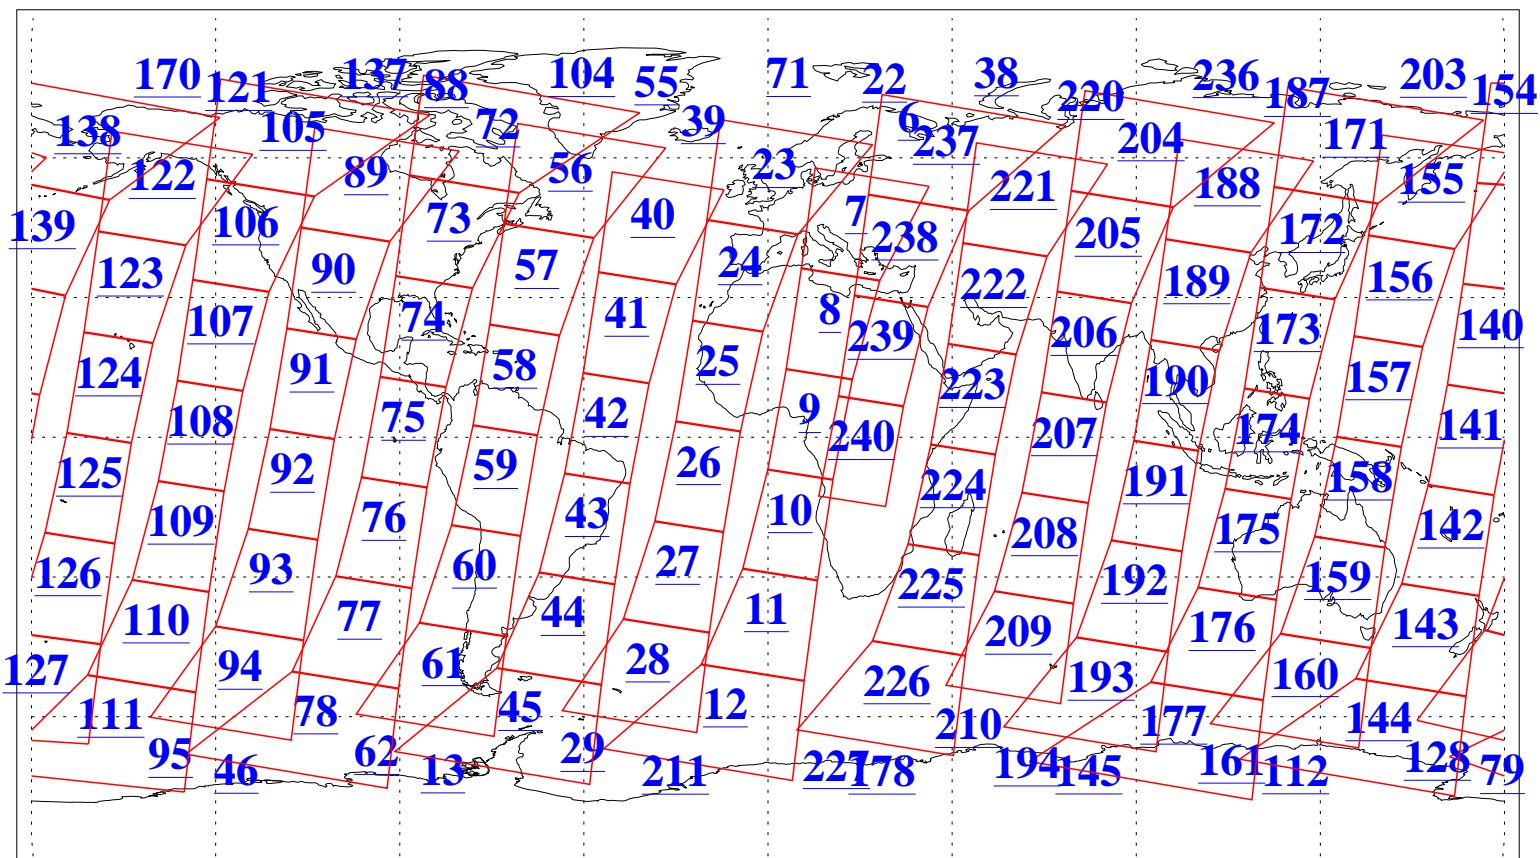

L1B Availability
AMSU Granules: 240
HSB Granules: 0
AIRS Granules: 240

17 Jan 2016
DoY 17
Aqua Day 5006
Granules: 1 to 120

Granules: 121 to 240

Legend: AMSU Available, *HSB Available*, **AIRS Available**

L1B Availability
AMSU Granules: 240
HSB Granules: 0
AIRS Granules: 240

17 Jan 2016
DoY 17
Aqua Day 5006
Ascending Granules

Descending Granules

Legend: AMSU Available, HSB Available, AIRS Available

L1B Availability
 AMSU Granules: 240
 HSB Granules: 0
 AIRS Granules: 240