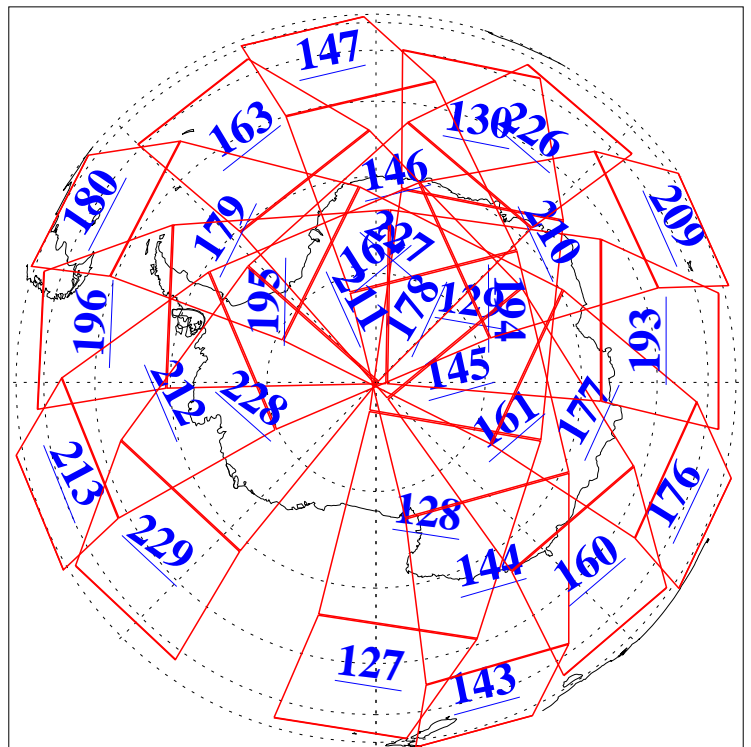

Legend: AMSU Available, HSB Available, AIRS Available